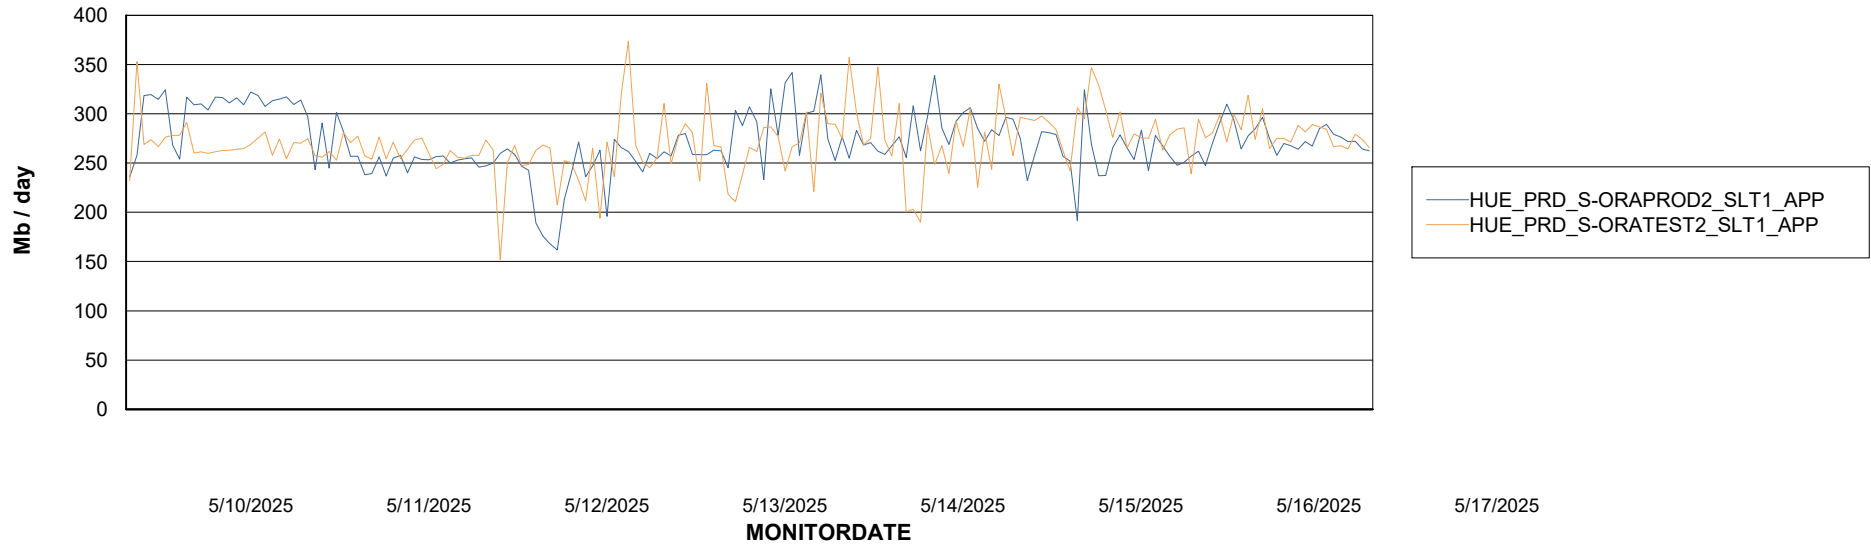

ABSSolute Application Server Services

Avg memory used per ABS Server Service