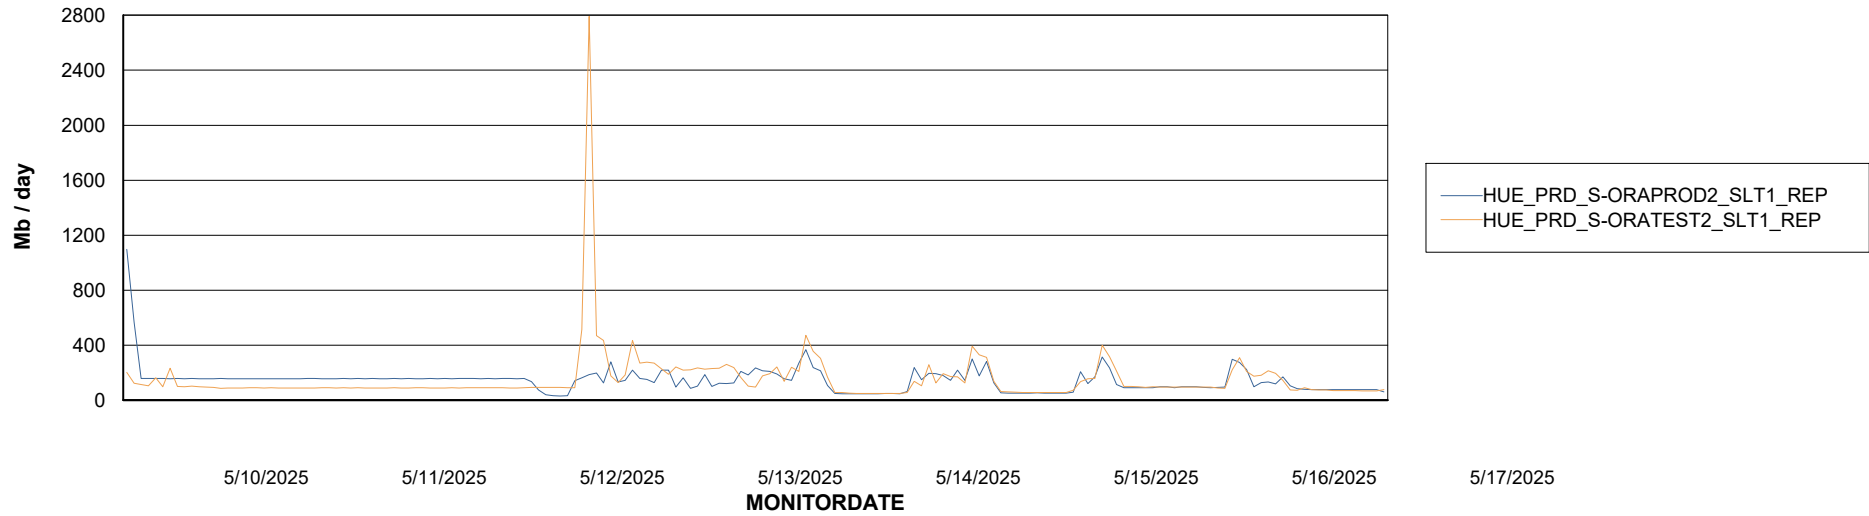

Avg memory used per ABS Server Service

Avg users per day per ABS server

Weekly SLA Customer Report

Customer HUE_Production
Database ID 154

ABSSolute Application ReportServer Services

Avg memory used per ReportServer Service