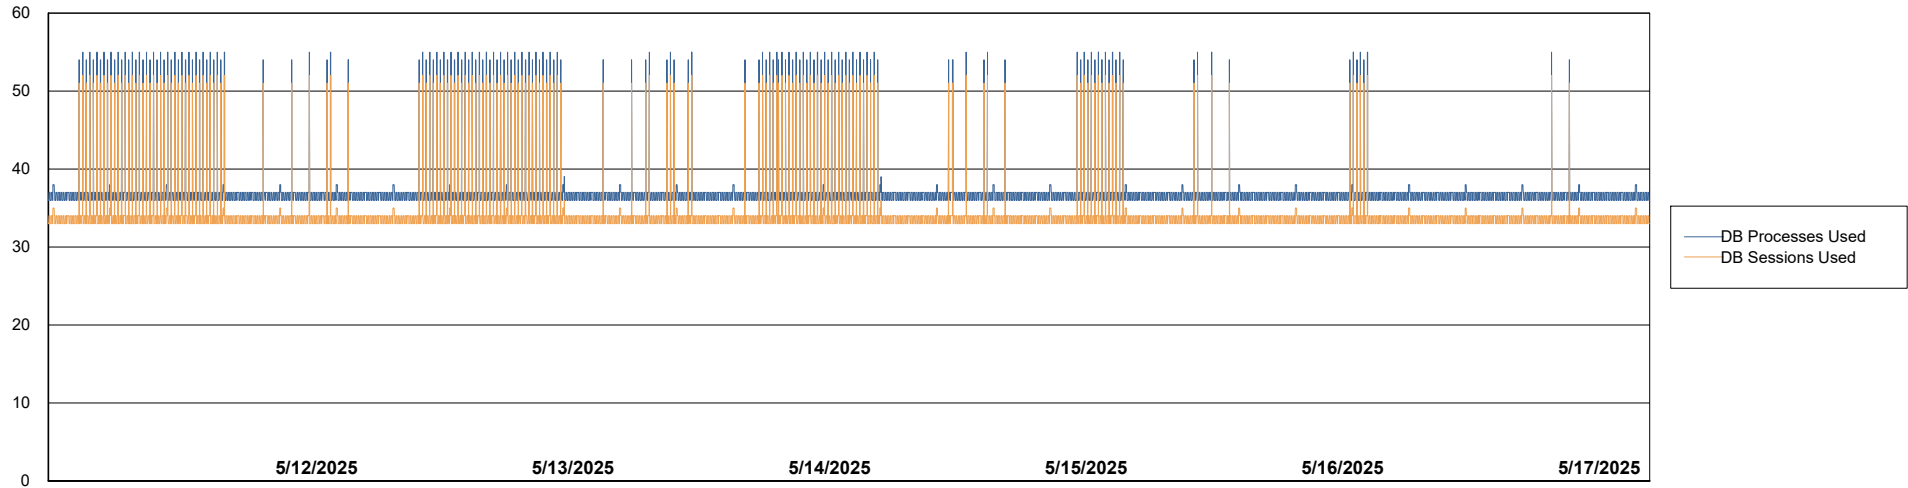

Database Performance HUE_PRD_S-ORATEST2_HSBABS1

DB Processes Max 1,000