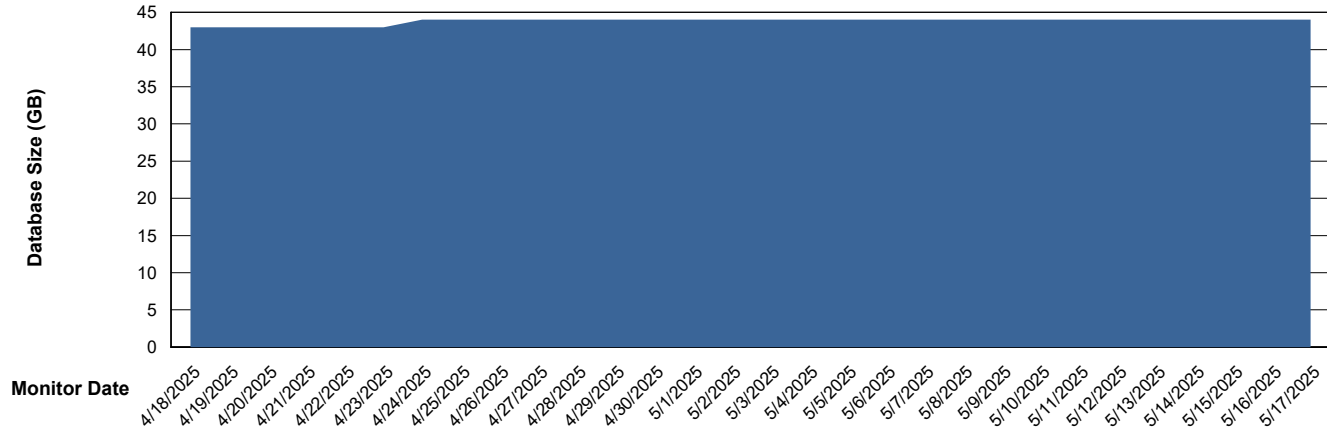

DATABASE SIZE HUE_PRD_S-ORABI2024_ABS1

Database growth over last month