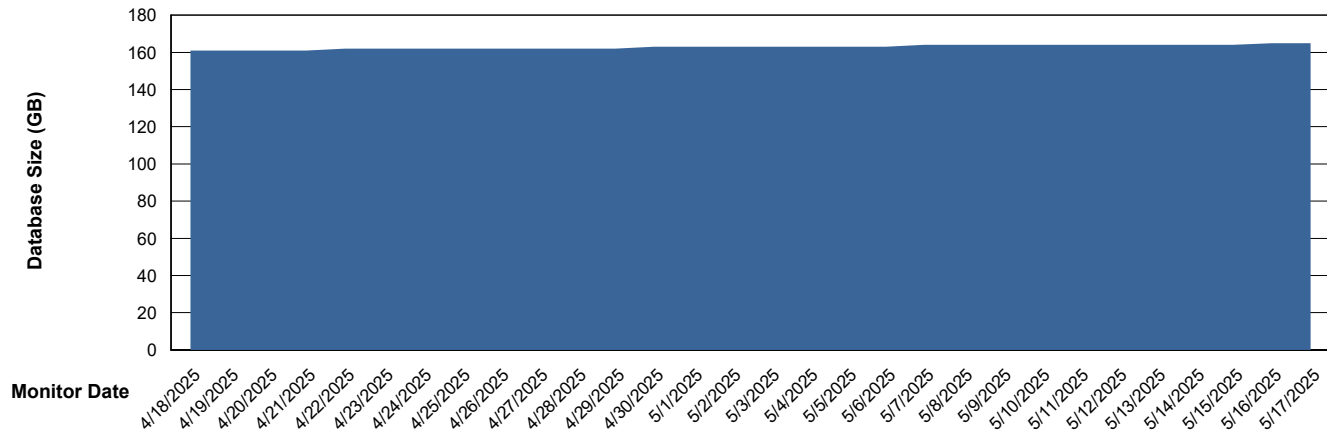

DATABASE SIZE HUE_PRD_S-ORAPROD2_ABS1

Database growth over last month