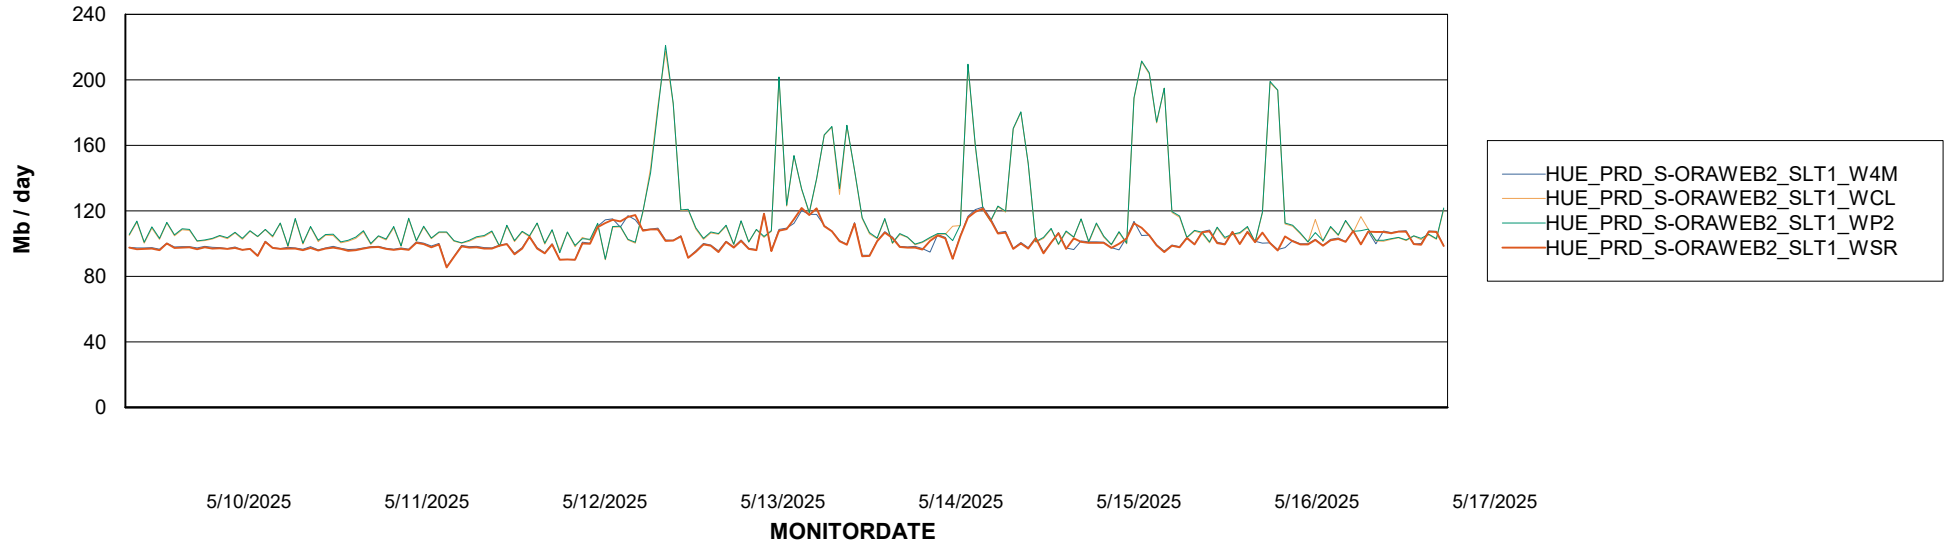

ABSSolute Web Component Services

Avg memory used per ABS Web component