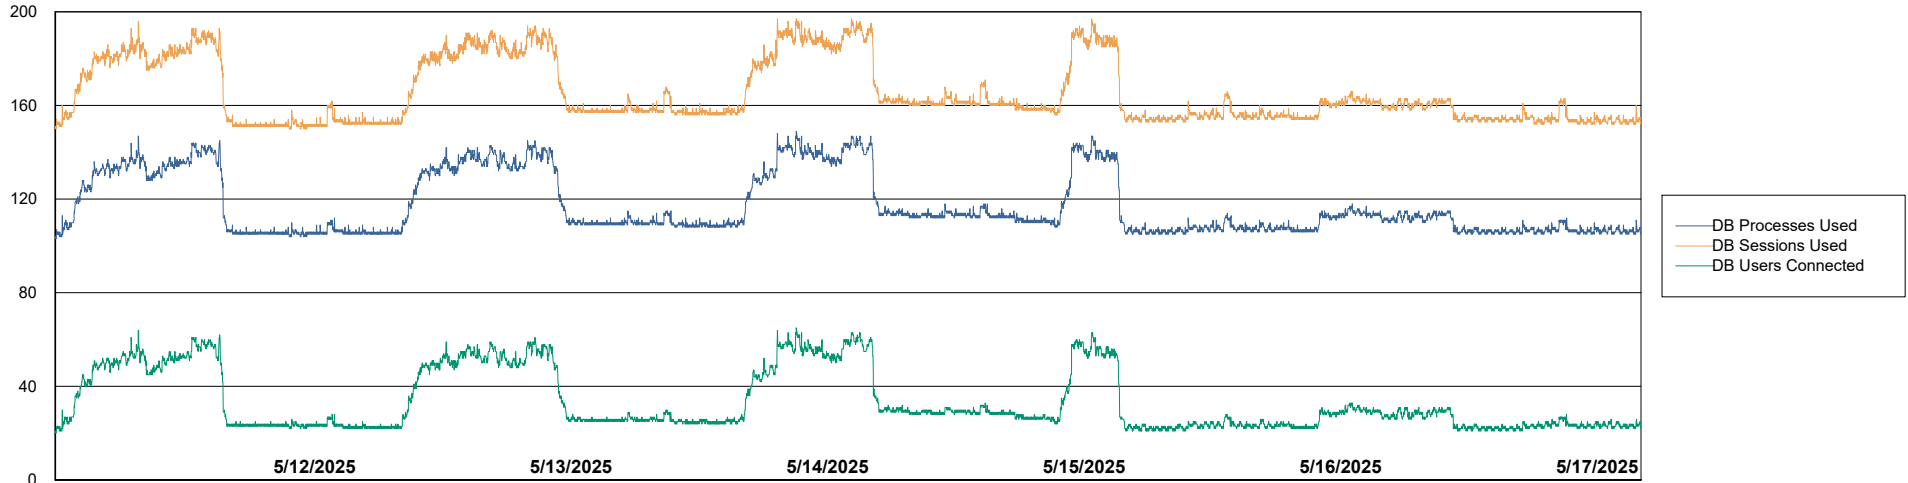

Weekly SLA Customer Report

Customer HUE_Production
Database ID 154

Database Performance HUE_PRD_S-ORABI2024_ABS1

Weekly SLA Customer Report

Customer HUE_Production
Database ID 154

Database Performance HUE_PRD_S-ORAPROD2_ABS1