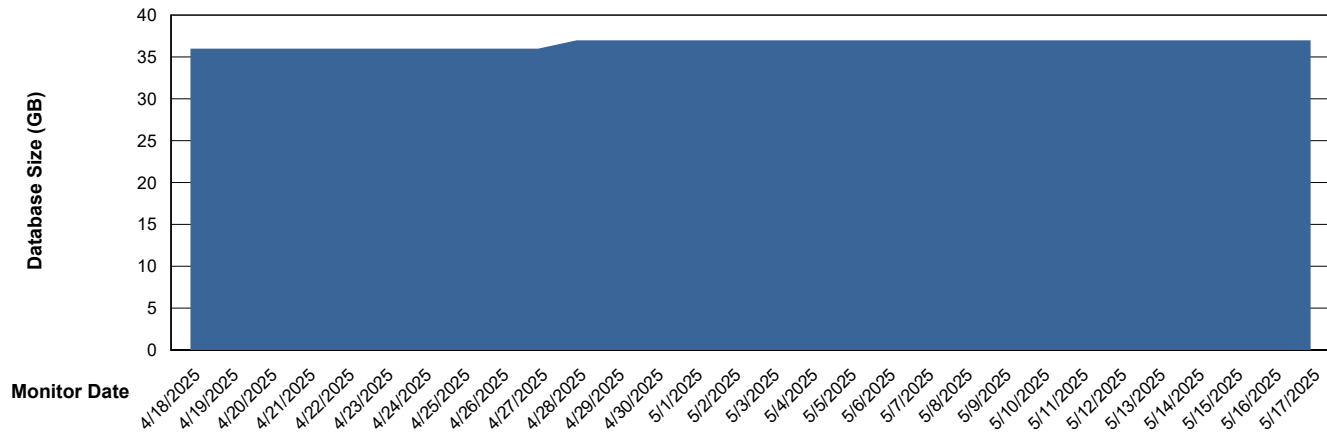

Weekly SLA Customer Report

Customer EUT_Production
Database ID 114

DATABASE SIZE EUT_EUP_PRD_URVINA22T_DB_ABS1

Database growth over last month

DATABASE SIZE EUT_URM_PRD_URVINA26_DB_ABS1

Database growth over last month