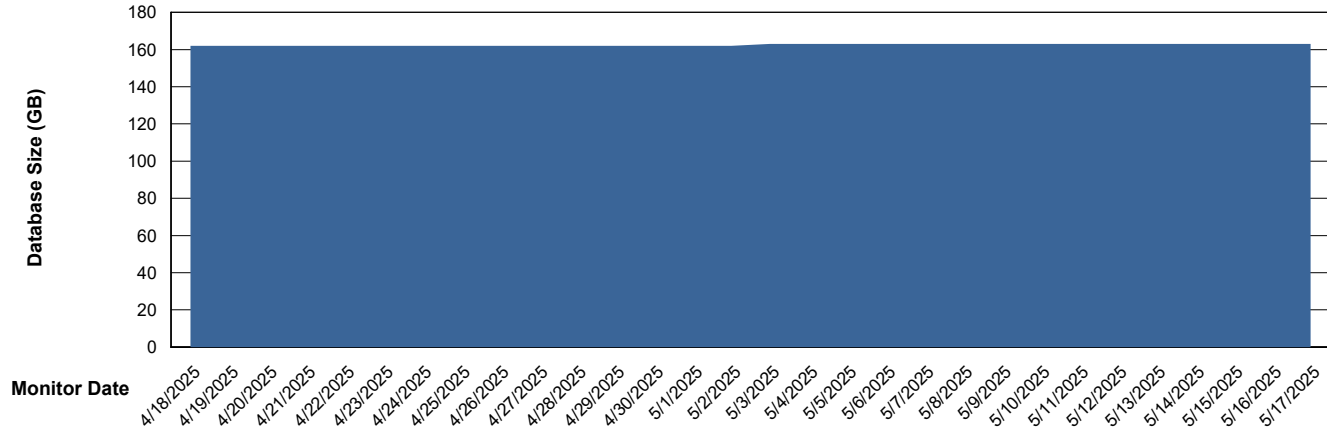

Weekly SLA Customer Report

Customer EUT_Production
Database ID 114

Database Performance EUT_EUP_PRD_URVINA22T_DB_ABS1

Weekly SLA Customer Report

Customer EUT_Production
Database ID 114

Database Performance EUT_URM_PRD_URVINA26_DB_ABS1

Weekly SLA Customer Report

Customer EUT_Production
Database ID 114

DATABASE SIZE EUT_EUP_PRD_URVINA22T_DB_ABS1

Database growth over last month

DATABASE SIZE EUT_URM_PRD_URVINA26_DB_ABS1

Database growth over last month