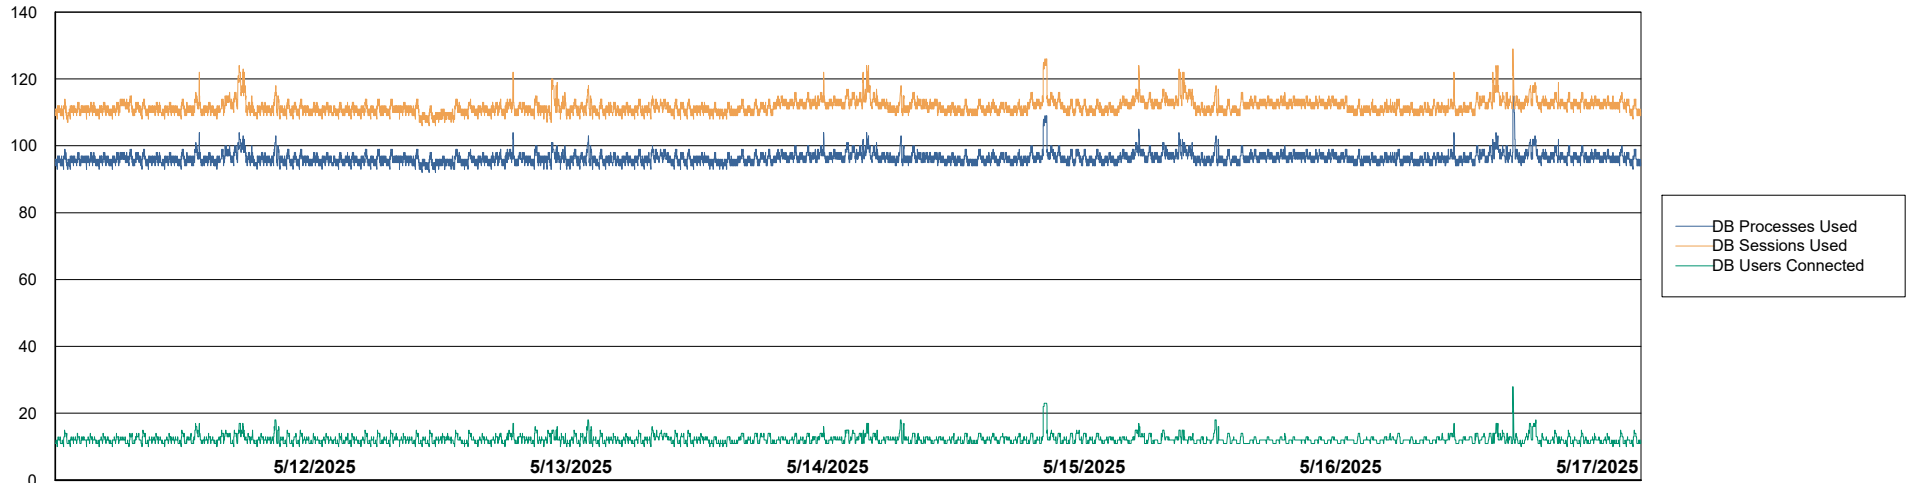

DB Processes Max 0
DB Processes Max 1,000

Weekly SLA Customer Report

Customer ELJ Production
Database ID 72

Database Performance ELJ_PRD_FRASEQXPRDDB03_ABS1

Weekly SLA Customer Report

Customer ELJ Production
Database ID 72