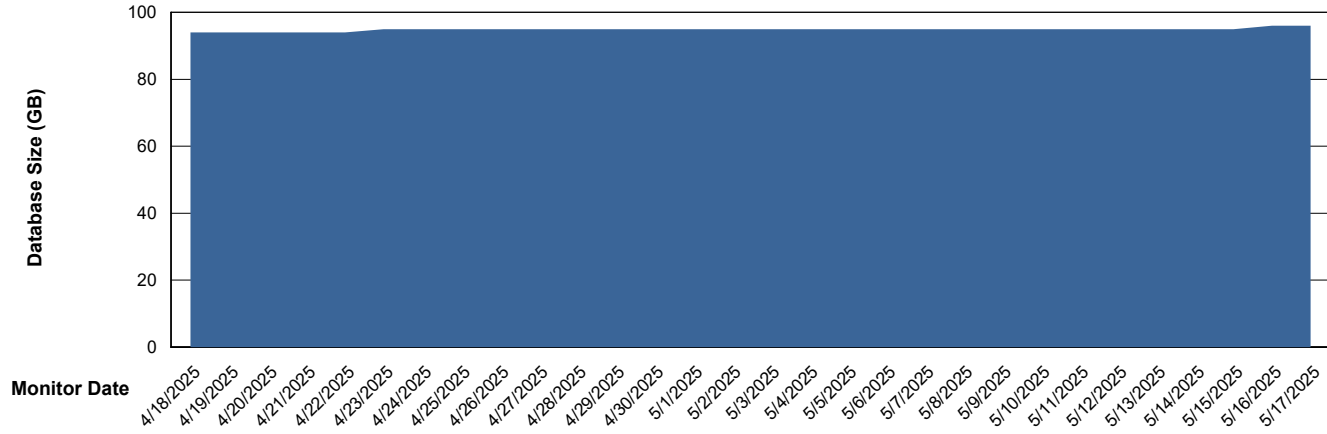

DB Processes Max 0
DB Processes Max 1,000

Weekly SLA Customer Report

Customer ELJ Production
Database ID 72

Database Performance ELJ_PRD_FRASEQXPRDDB03_ABS1

Weekly SLA Customer Report

Customer ELJ Production
Database ID 72

DATABASE SIZE ELJ_PRD_FRASEQXPRDDB01_ABS1

Database growth over last month

DATABASE SIZE ELJ_PRD_FRASEQXPRDDB03_ABS1

Database growth over last month

Weekly SLA Customer Report

Customer ELJ Production
Database ID 72