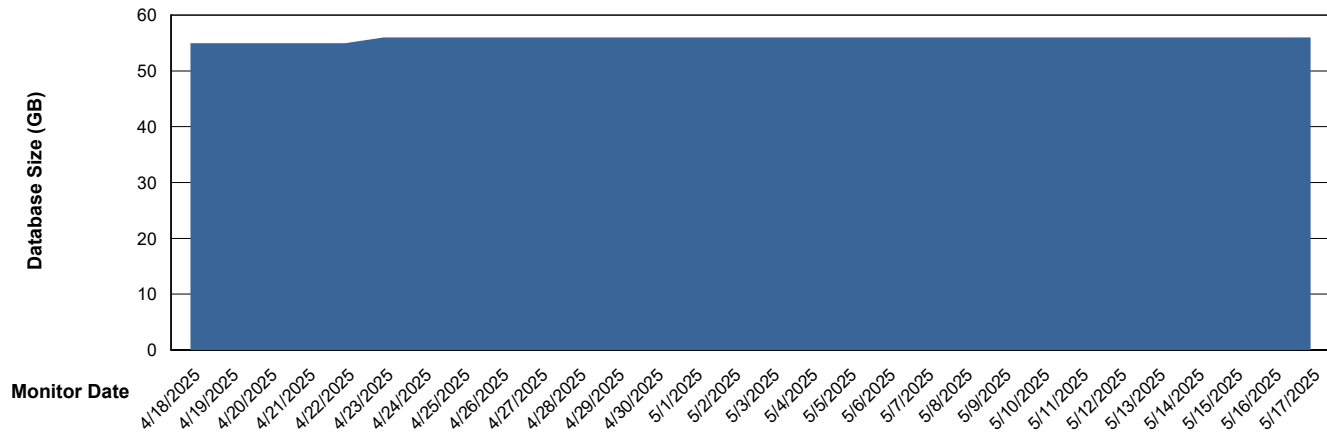

DB Processes Max 0
DB Processes Max 1,000

Weekly SLA Customer Report

Customer ELJ Production
Database ID 72

Database Performance ELJ_PRD_FRASEQXPRDDB03_ABS1

Weekly SLA Customer Report

Customer ELJ Production
Database ID 72

DATABASE SIZE ELJ_PRD_FRASEQXPRDDB01_ABS1

Database growth over last month

DATABASE SIZE ELJ_PRD_FRASEQXPRDDB03_ABS1

Database growth over last month

Weekly SLA Customer Report

Customer ELJ Production
Database ID 72