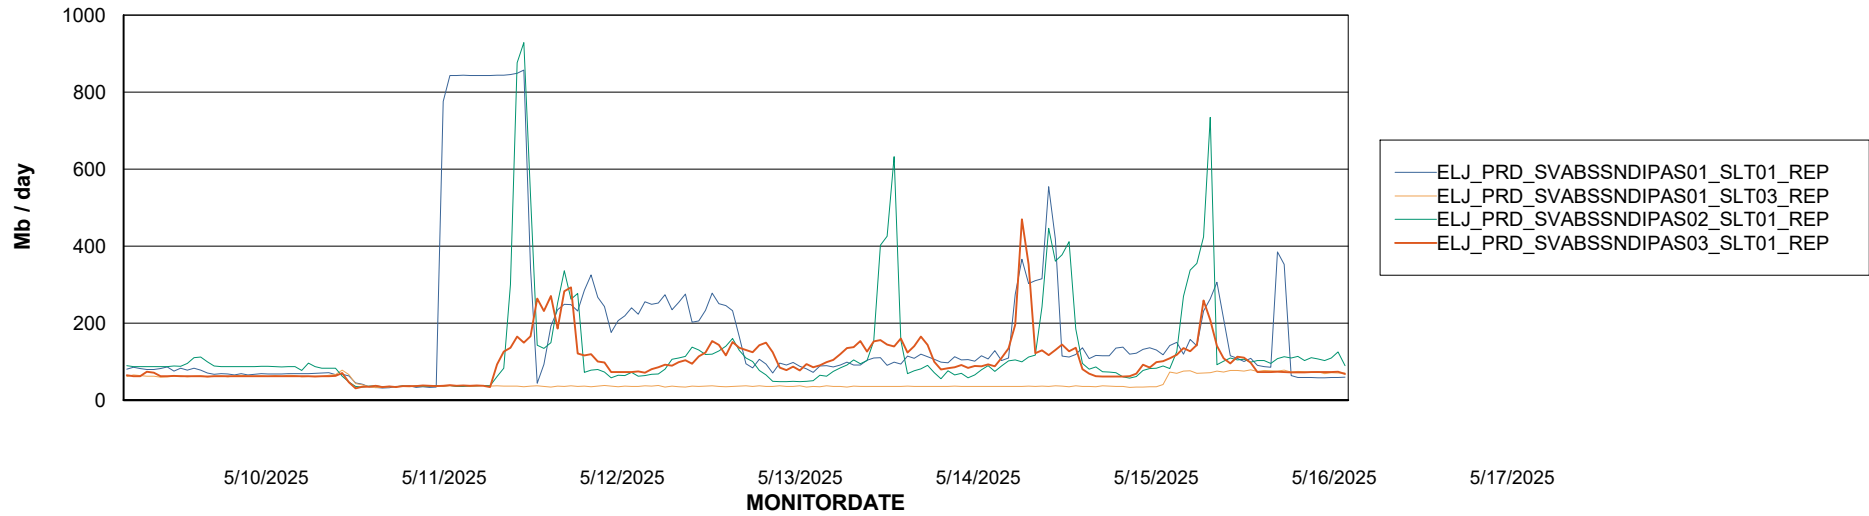

Avg memory used per ABS Server Service

Avg users per day per ABS server

Weekly SLA Customer Report

Customer ELJ Production
Database ID 72

ABSSolute Application ReportServer Services

Avg memory used per ReportServer Service