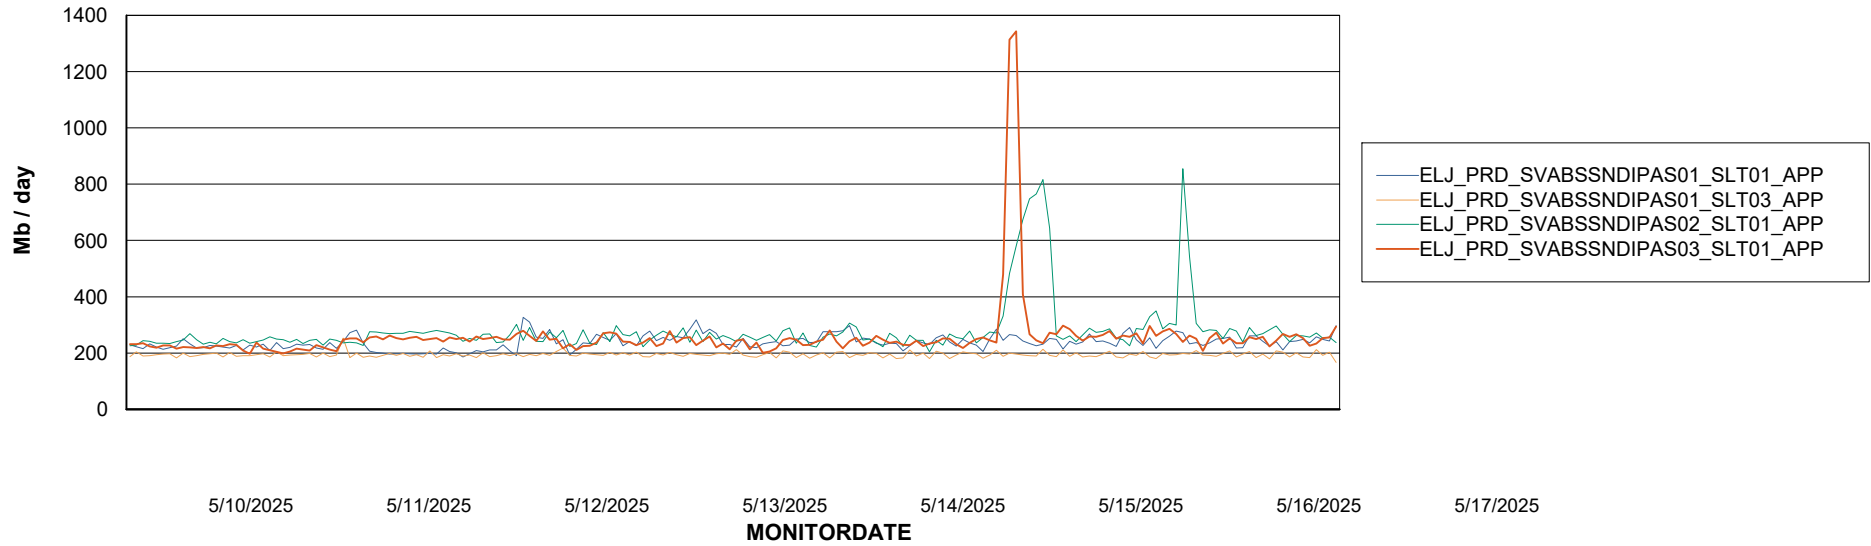

ABSSolute Application Server Services

Avg memory used per ABS Server Service