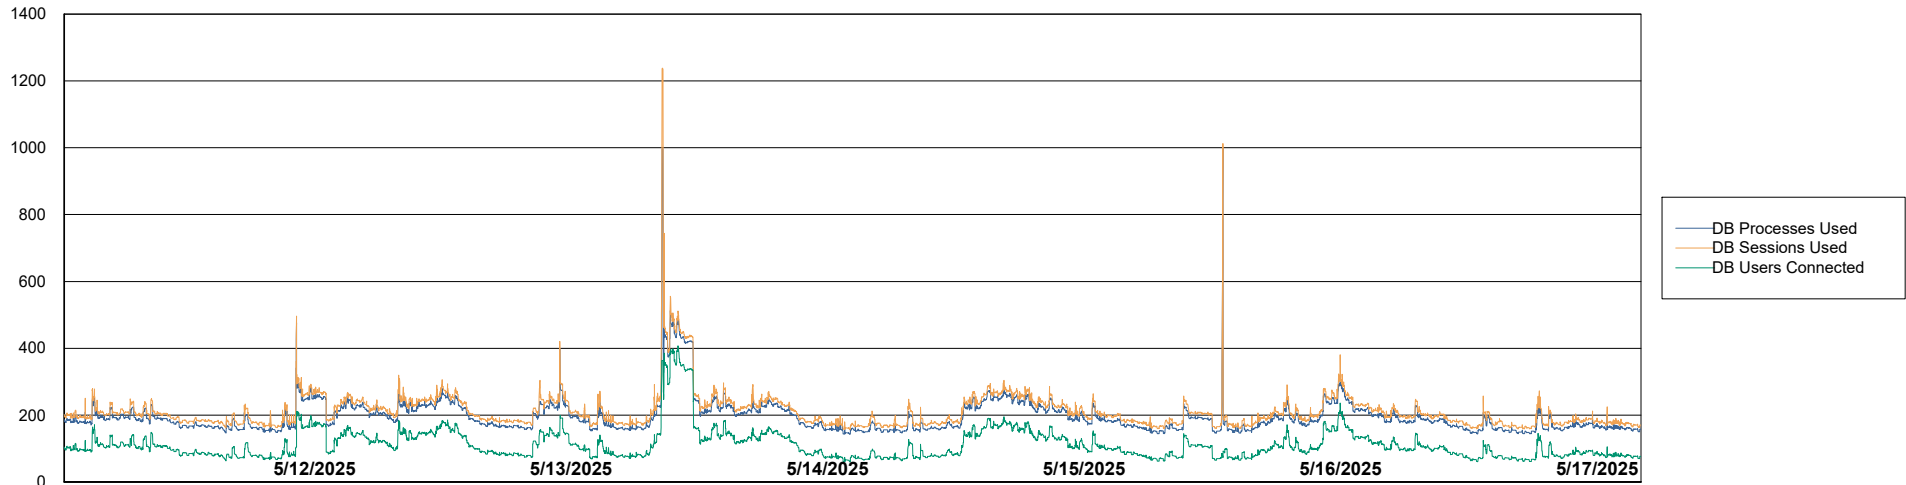

Weekly SLA Customer Report

Customer ELI_Production
Database ID 62

Database Performance ELI_PRD_FRASEQXPRDDB04-BI_ABS1

Weekly SLA Customer Report

Customer ELI_Production
Database ID 62

Database Performance ELI_PRD_FRASINTPRDDB01_ABS1