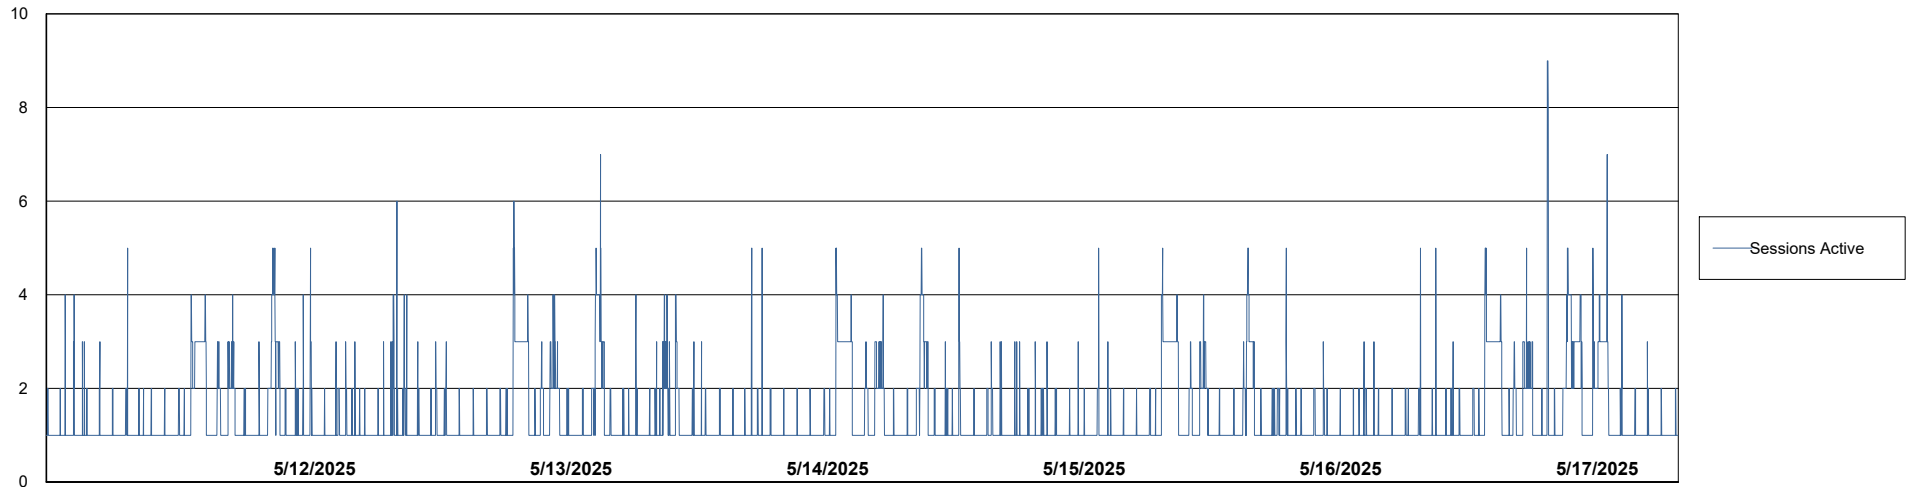

Database Performance ELI_PRD_FRASEQXPRDDB04-BI_ABS1