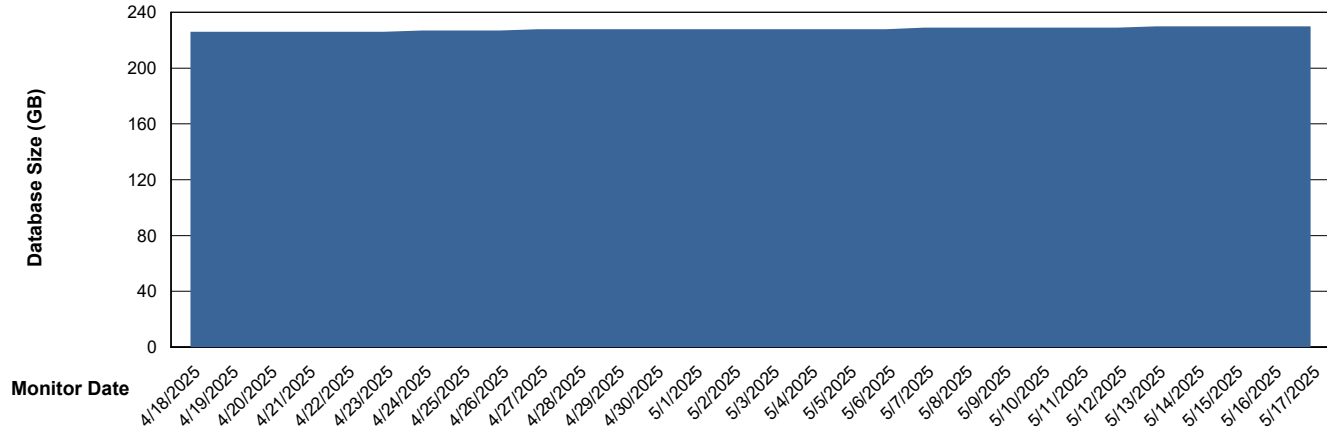

Weekly SLA Customer Report

Customer ELI_Production
Database ID 62

Database Performance ELI_PRD_FRASINTQUADB01_HSBABS1

DB Processes Max 1,000

Weekly SLA Customer Report

Customer ELI_Production
Database ID 62

DATABASE SIZE ELI_PRD_FRASEQXPRDDB04-BI_ABS1

Database growth over last month

DATABASE SIZE ELI_PRD_FRASINTPRDDB01_ABS1

Database growth over last month

Weekly SLA Customer Report

Customer ELI_Production
Database ID 62