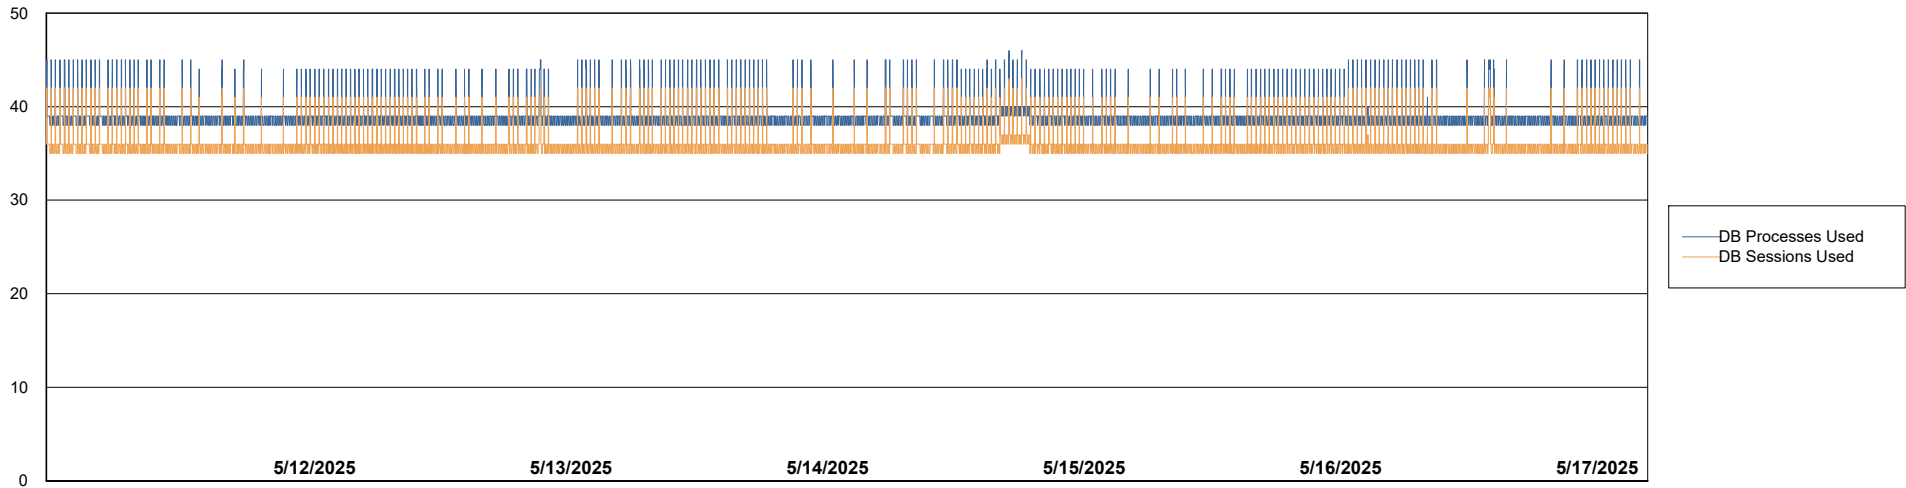

Database Performance ELI_PRD_FRASINTQUADB01_HSBABS1

DB Processes Max 1,000