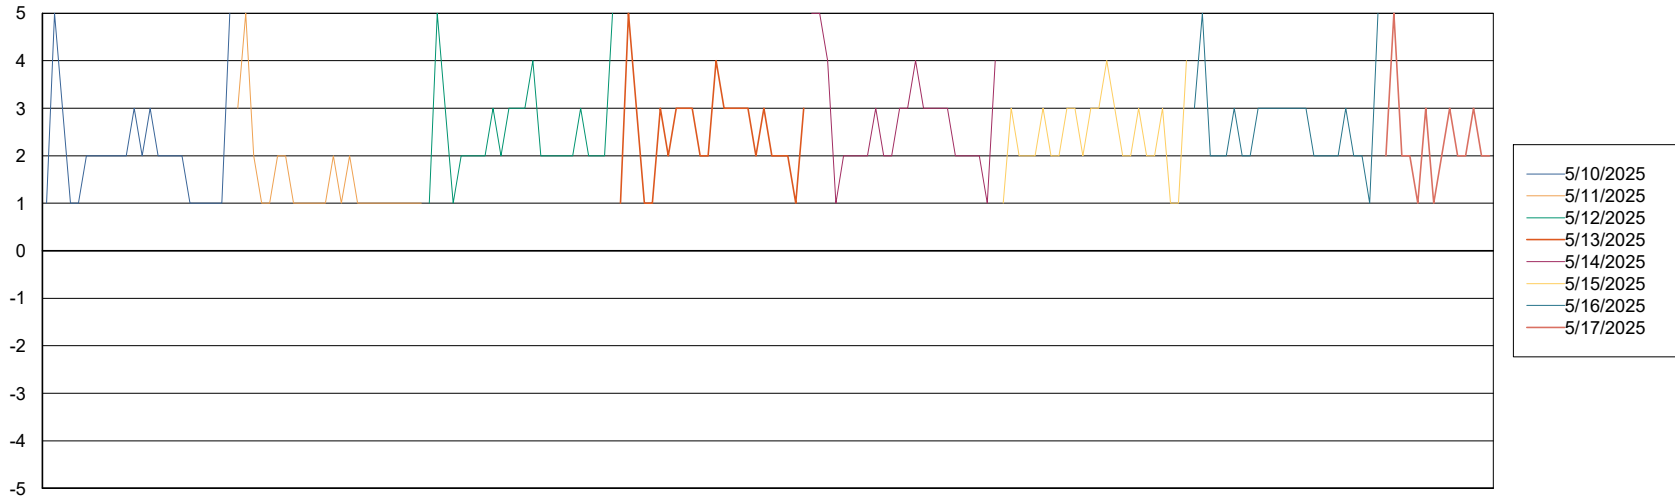

Standby Database Health ELI_Production

Recovery lag for last 7 days