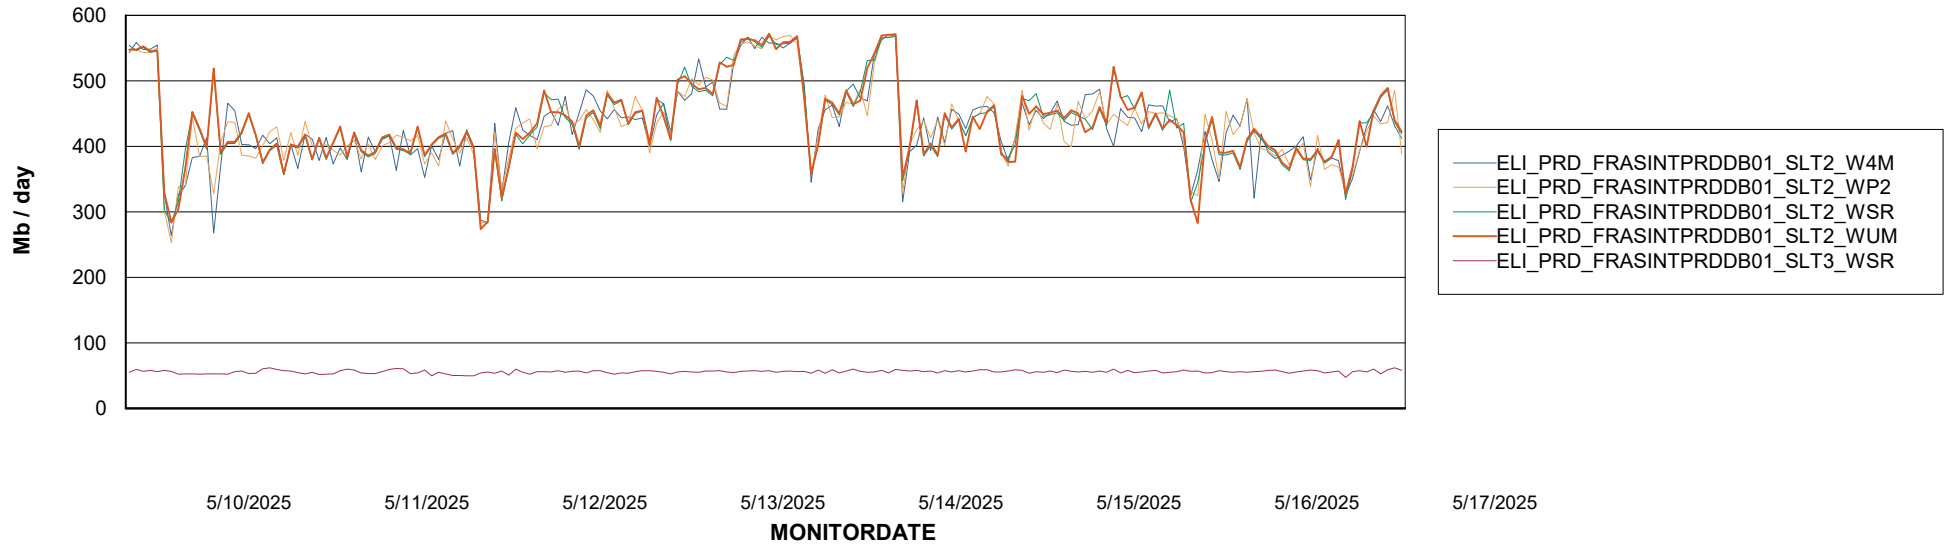

ABSolute Web Component Services

Avg memory used per ABS Web component