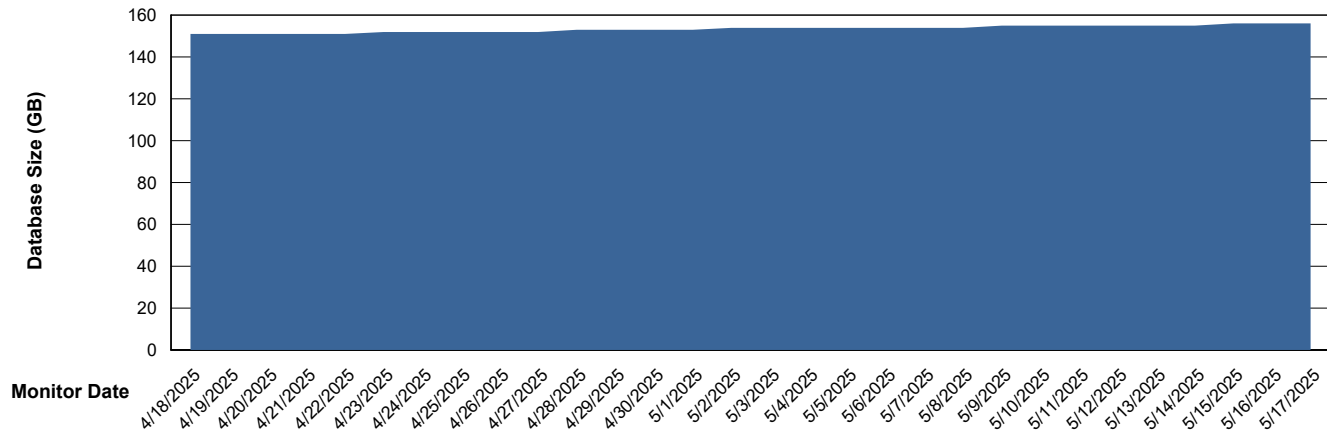

DATABASE SIZE ELI_PRD_FRASINTPRDDB01_ABS1

Database growth over last month