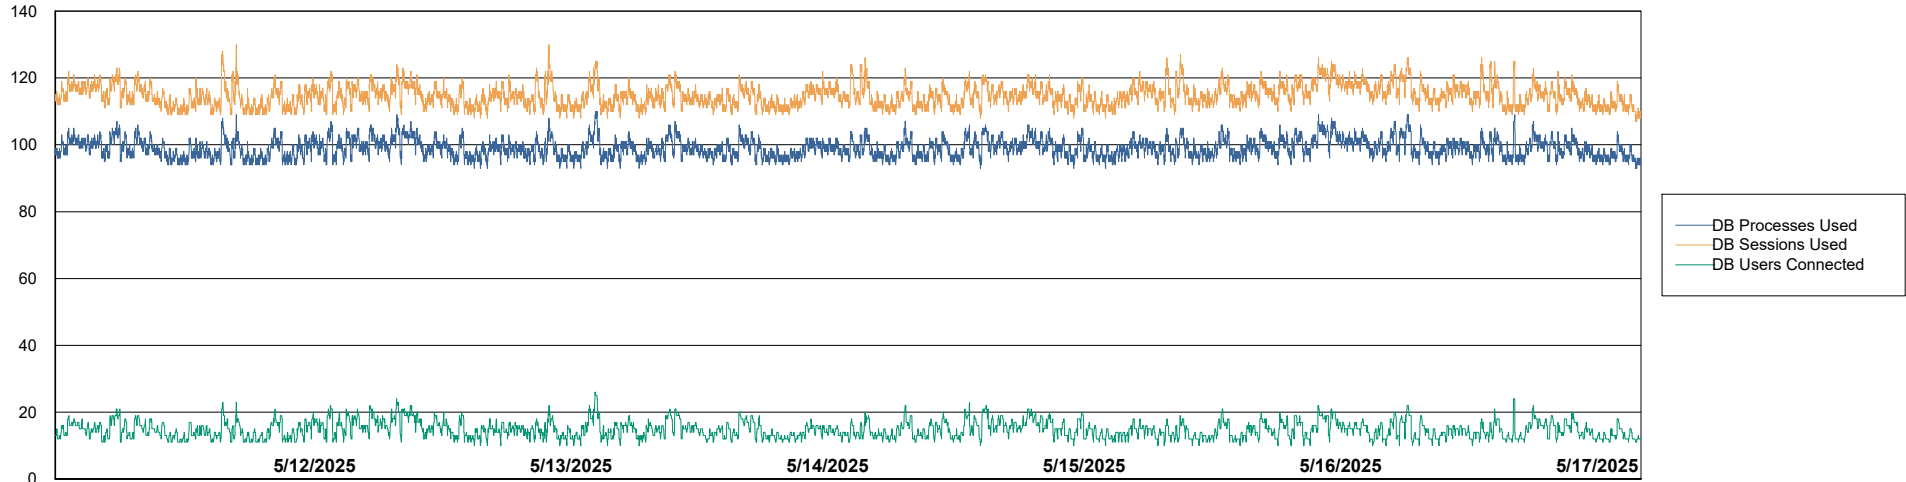

Database Performance ELI_PRD_FRASEQXPRDDB04-BI_ABS1