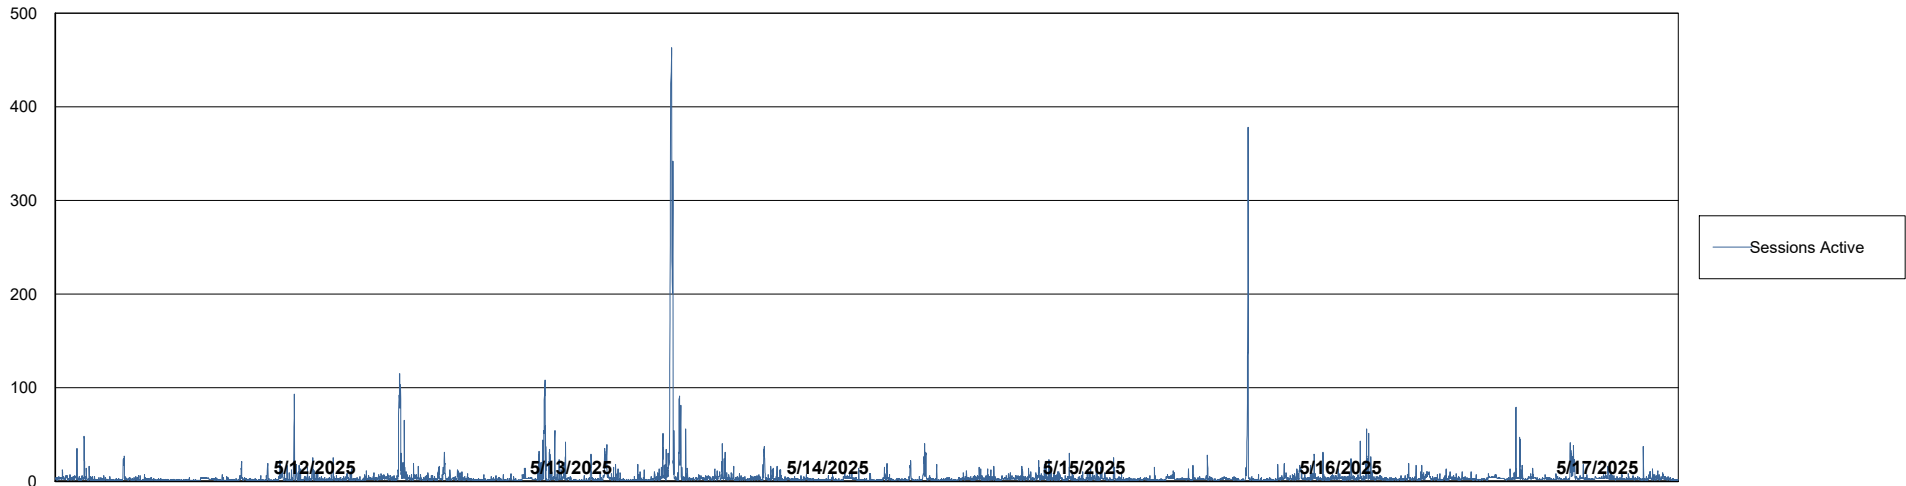

Weekly SLA Customer Report

Customer ELI_Production
Database ID 62

Database Performance ELI_PRD_FRASEQXPRDDB04-BI_ABS1

Weekly SLA Customer Report

Customer ELI_Production
Database ID 62

Database Performance ELI_PRD_FRASINTPRDDB01_ABS1