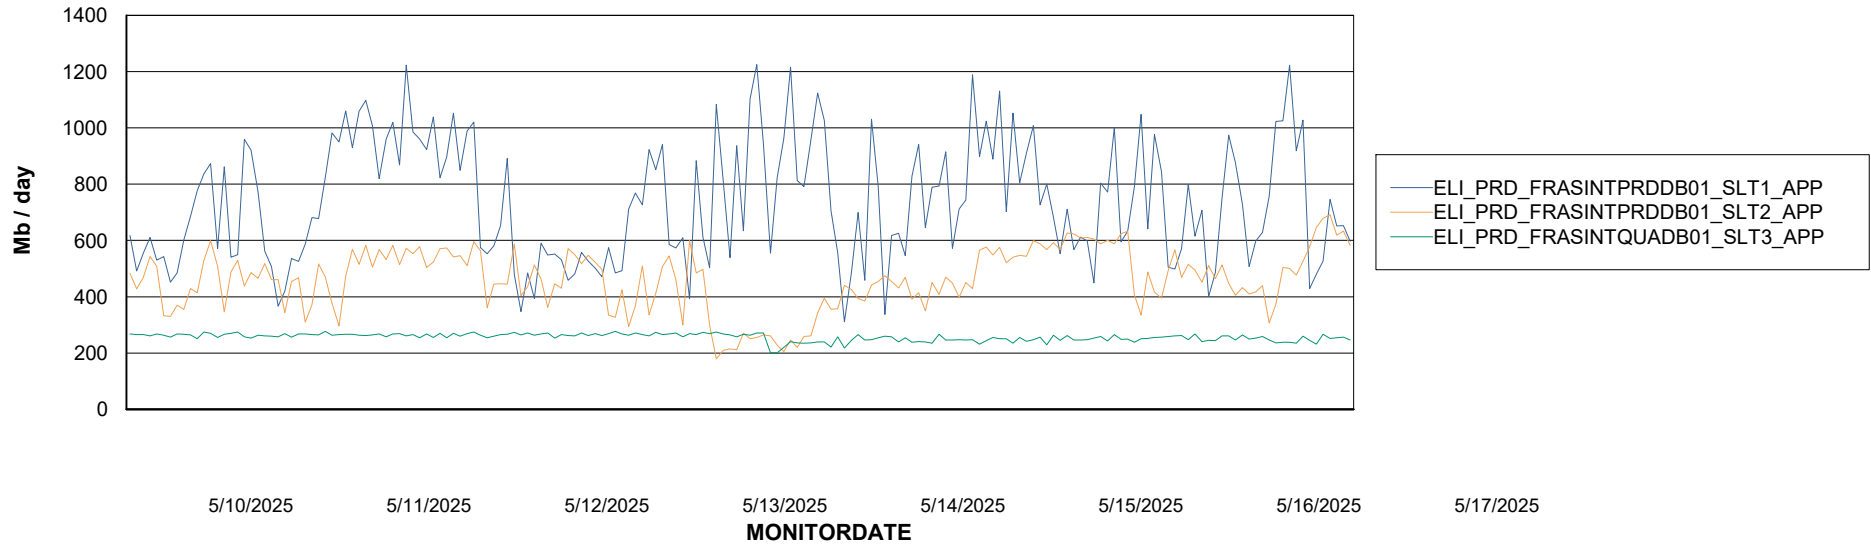

ABSSolute Application Server Services

Avg memory used per ABS Server Service