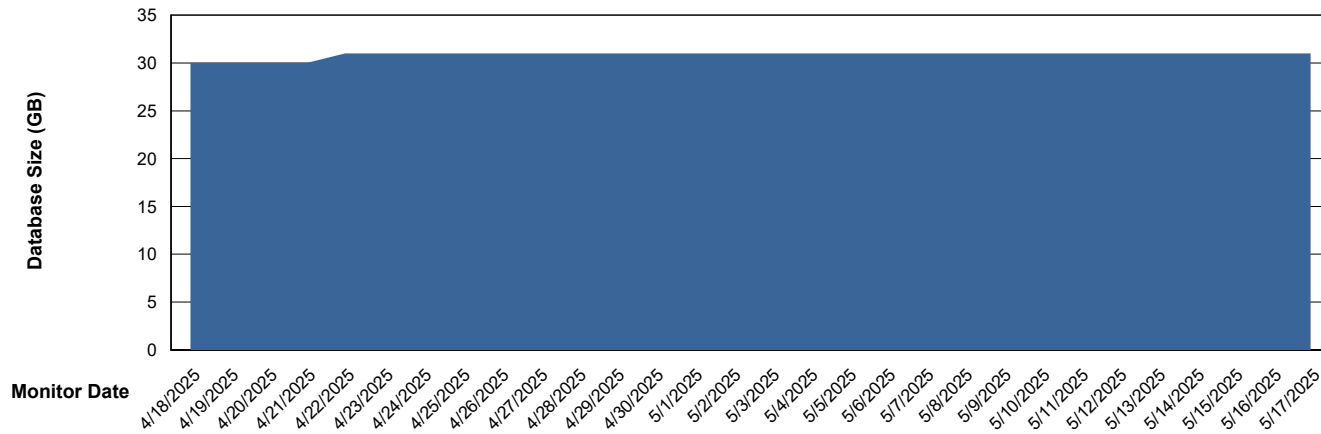

DATABASE SIZE ECL_PRD_ECL-ABS-BI_ABS1

Database growth over last month