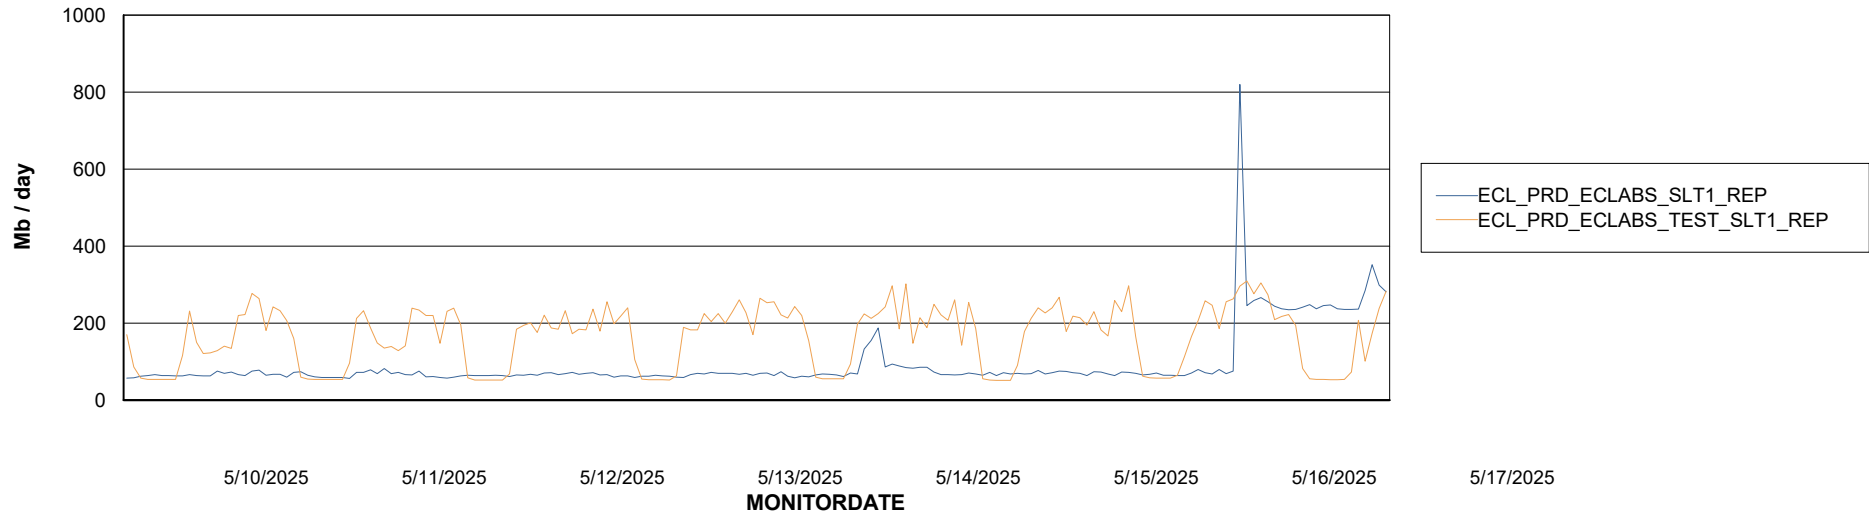

ABSSolute Application ReportServer Services

Avg memory used per ReportServer Service