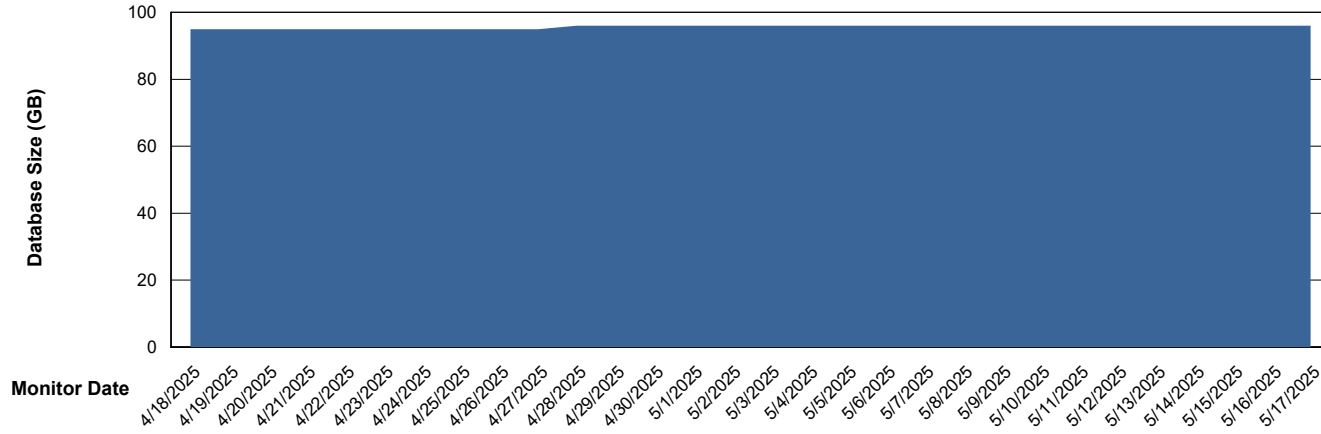

DATABASE SIZE ECL_PRD_ECLABS_ABS1

Database growth over last month