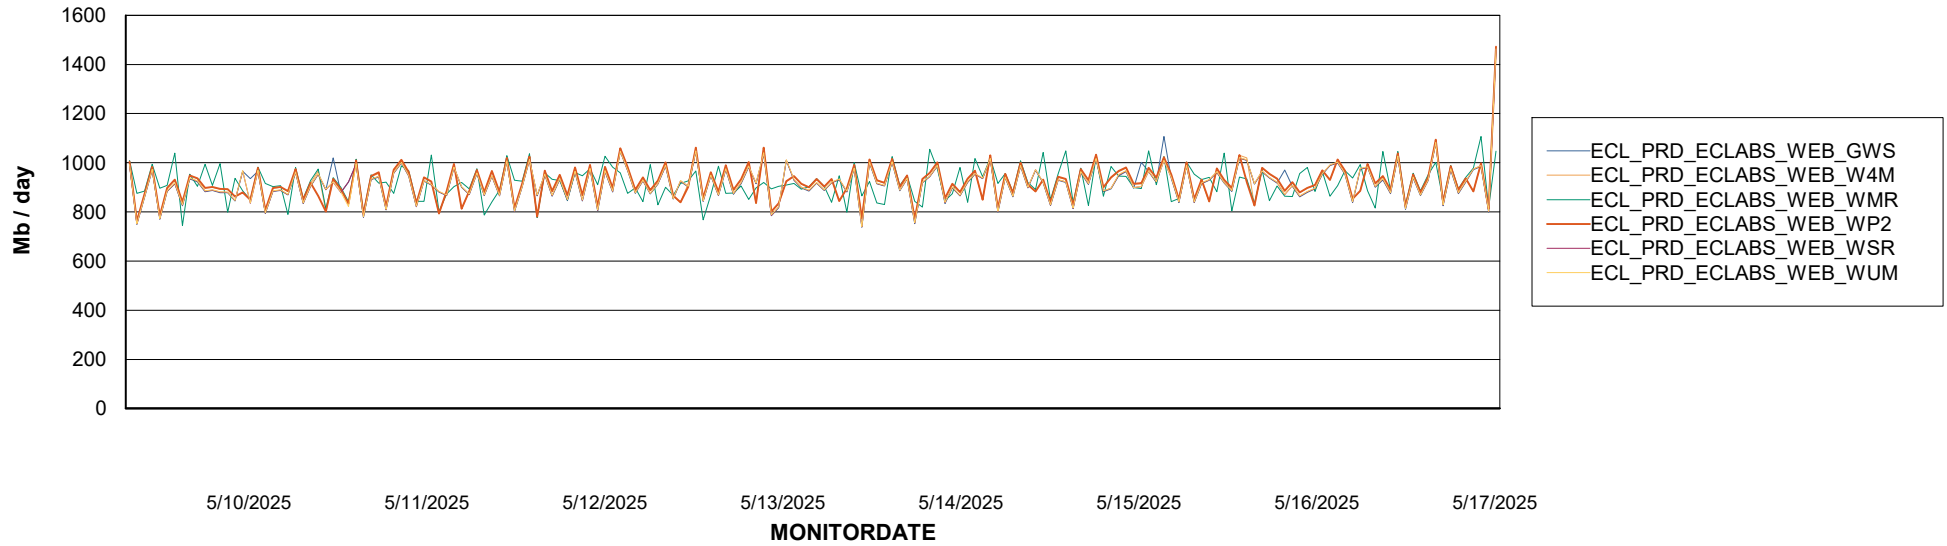

ABSSolute Web Component Services

Avg memory used per ABS Web component