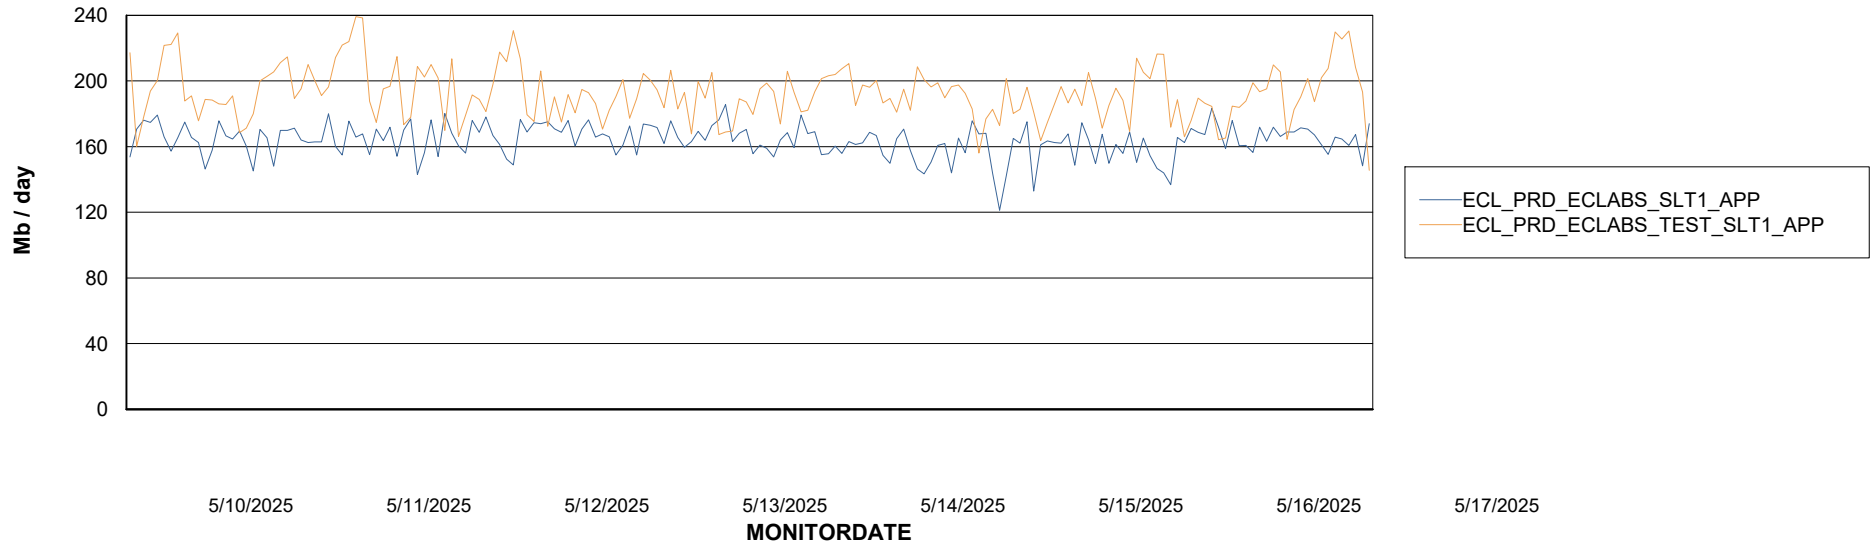

ABSSolute Application Server Services

Avg memory used per ABS Server Service