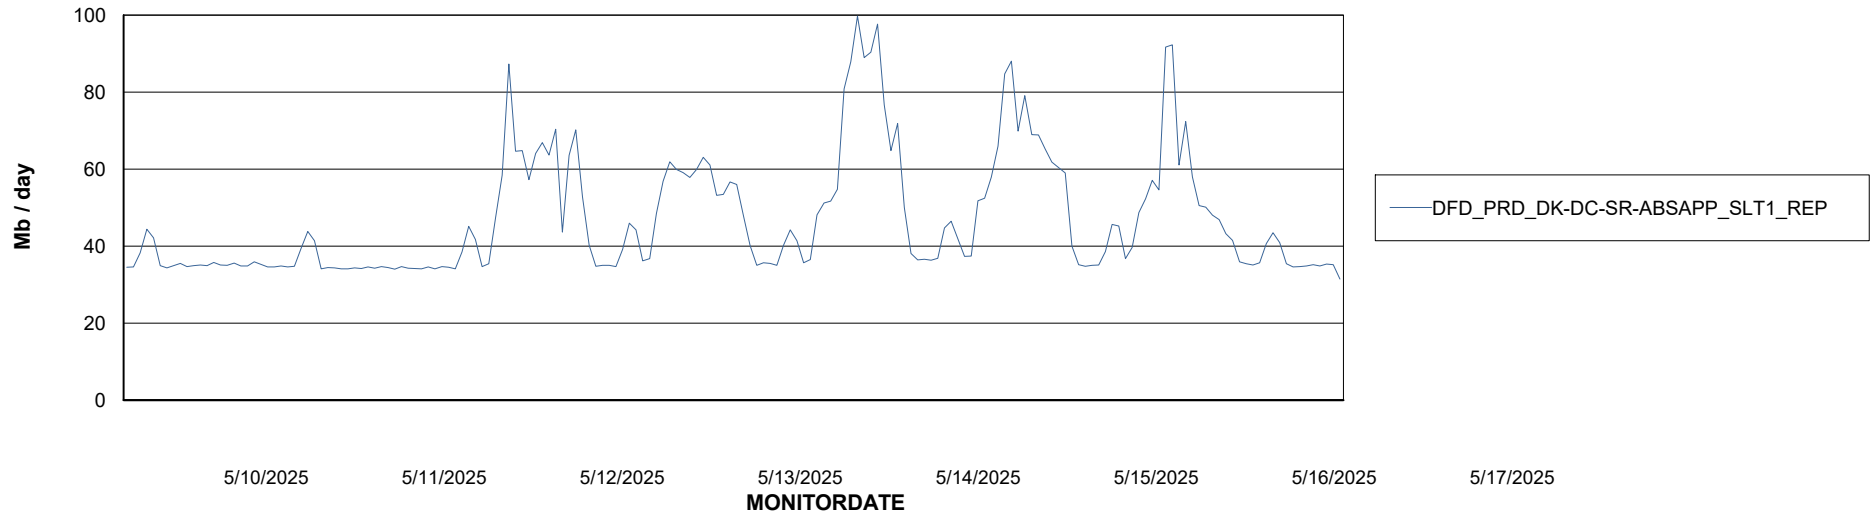

ABSSolute Application ReportServer Services

Avg memory used per ReportServer Service