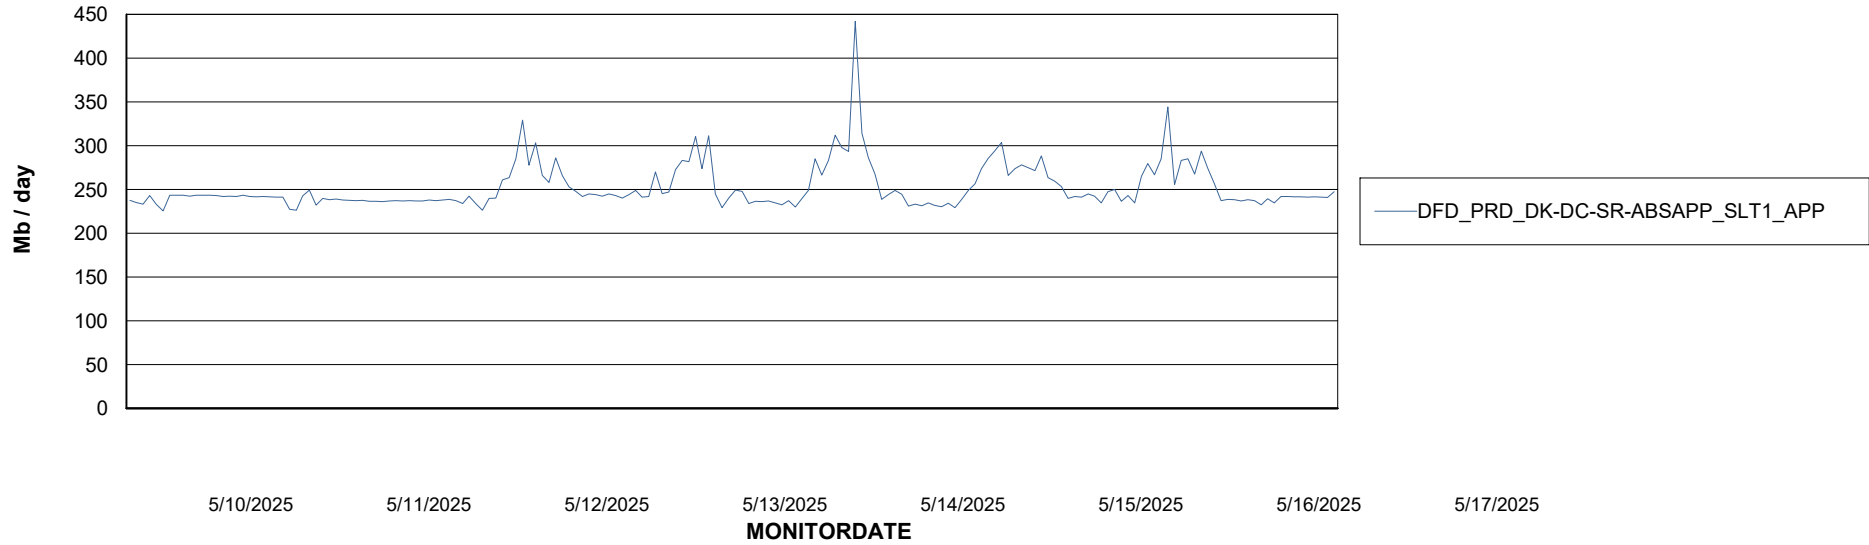

ABSSolute Application Server Services

Avg memory used per ABS Server Service