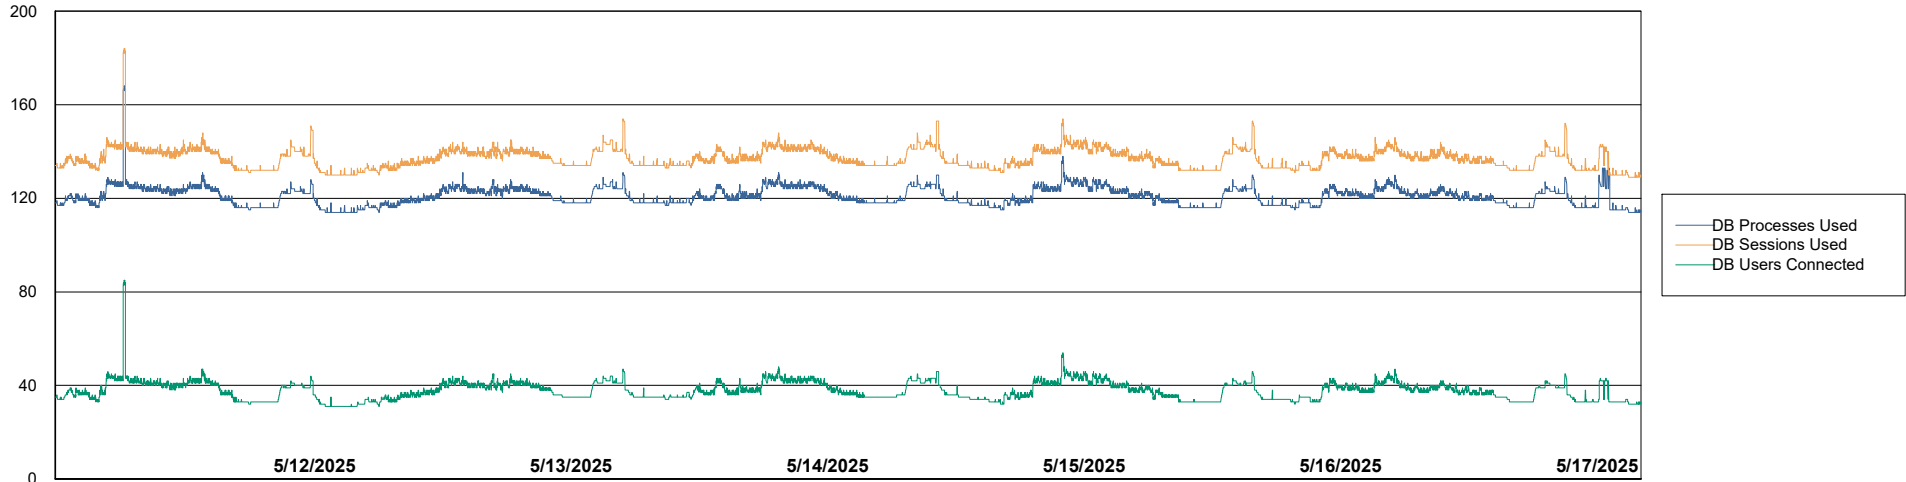

Database Performance CUS_PRD_ABSDB1_ABS1