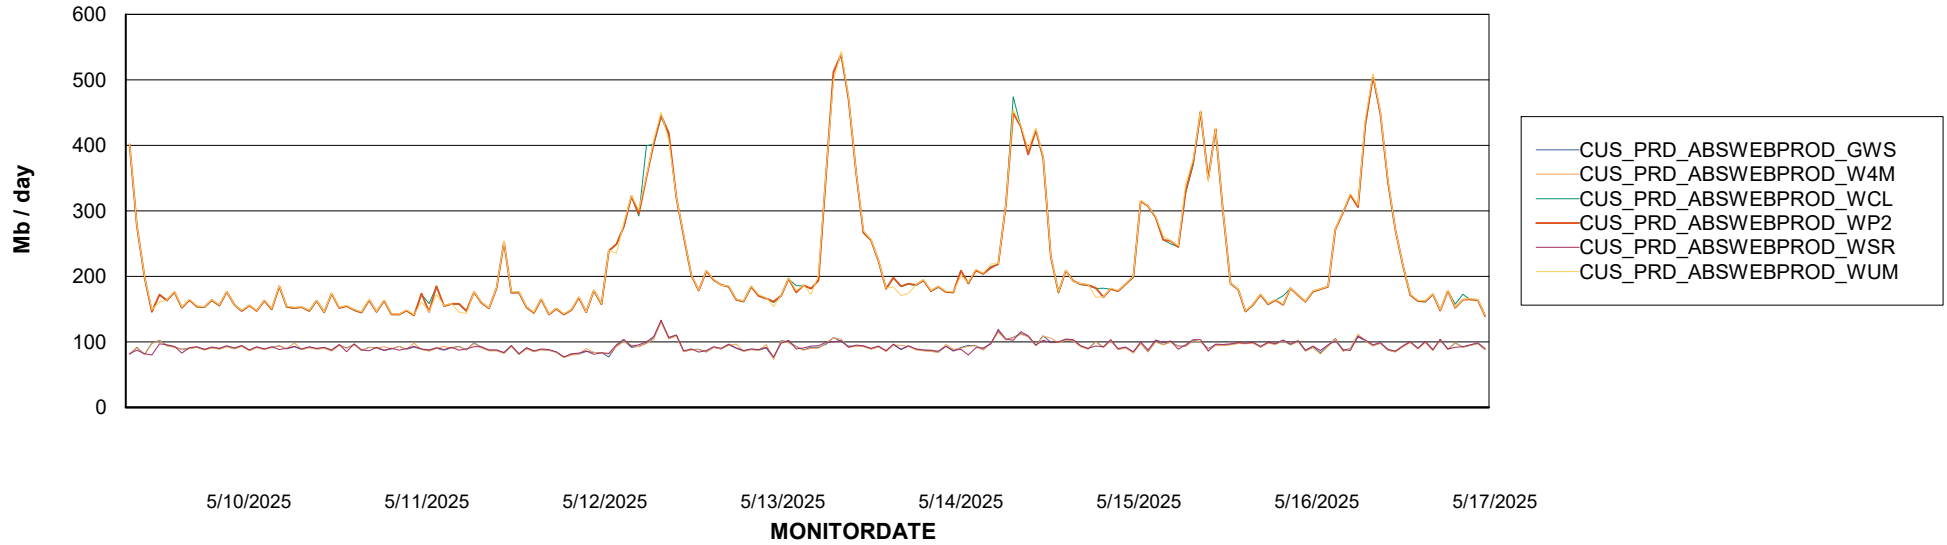

Avg memory used per ReportServer Service

Weekly SLA Customer Report

Customer CUS_Production (24/7)
Database ID 131

ABSolute Web Component Services

Avg memory used per ABS Web component

Weekly SLA Customer Report