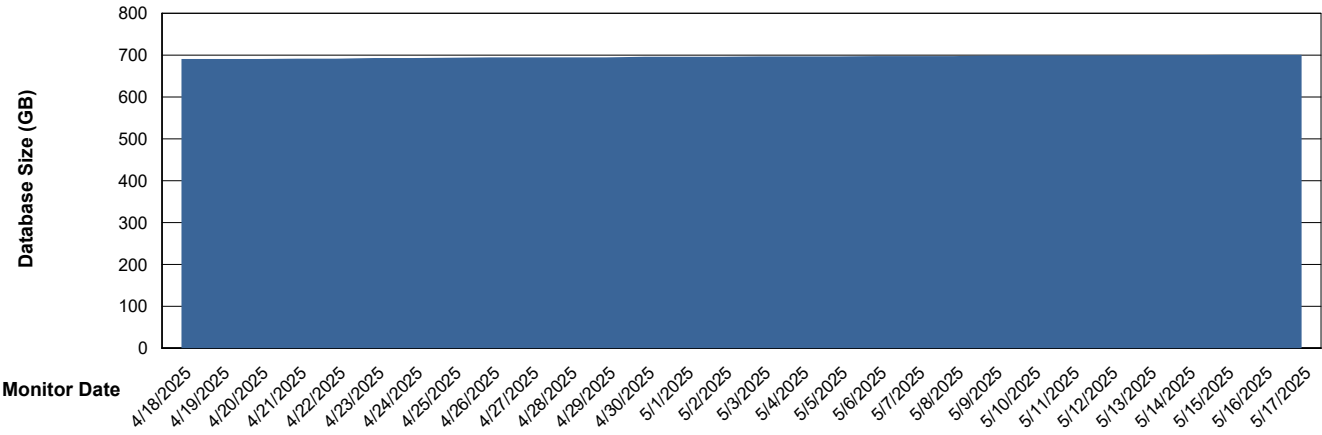

DB Processes Max 1,000

Weekly SLA Customer Report

Customer CUS_Production (24/7)
 Database ID 131

DATABASE SIZE CUS_PRD_ABSDB1_ABS1

Database growth over last month

Database Tablespace CUS_PRD_ABSDB1_ABS1

Date	Tablespace Name	Filesize (Gb)	Usedsize (Gb)	Percentage free
5/17/2025	ABSDATA	303	256	15
	INDX	513	429	16
5/16/2025	ABSDATA	303	256	15
	INDX	513	429	16
5/15/2025	ABSDATA	303	256	15
	INDX	513	429	16
5/14/2025	ABSDATA	303	256	16
	INDX	513	428	17
5/13/2025	ABSDATA	303	256	16
	INDX	513	428	17
5/12/2025	ABSDATA	303	256	16
	INDX	513	428	17
5/11/2025	ABSDATA	303	255	16
	INDX	513	427	17

Weekly SLA Customer Report

Customer CUS_Production (24/7)
Database ID 131

Standby Database Health CUS_Production (24/7)

Recovery lag for last 7 days

Weekly SLA Customer Report

Customer CUS_Production (24/7)
Database ID 131