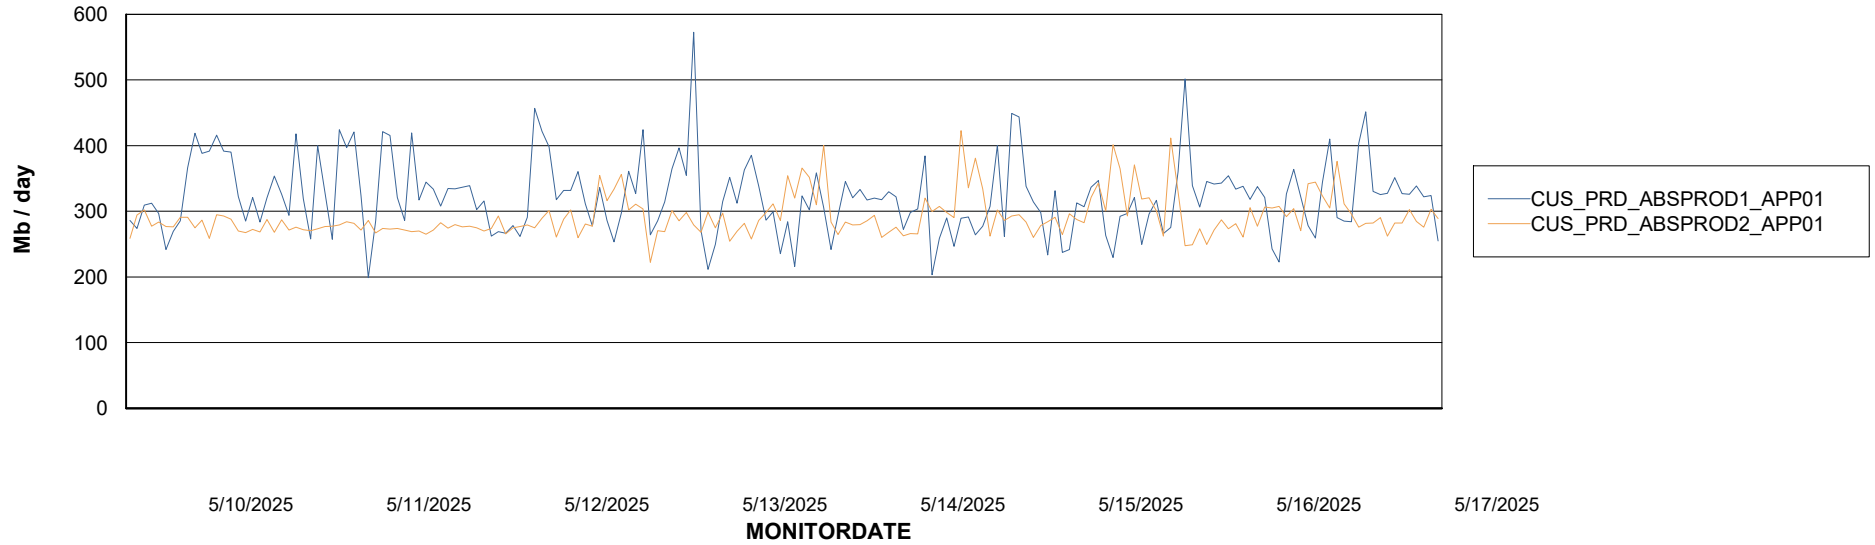

ABSSolute Application Server Services

Avg memory used per ABS Server Service