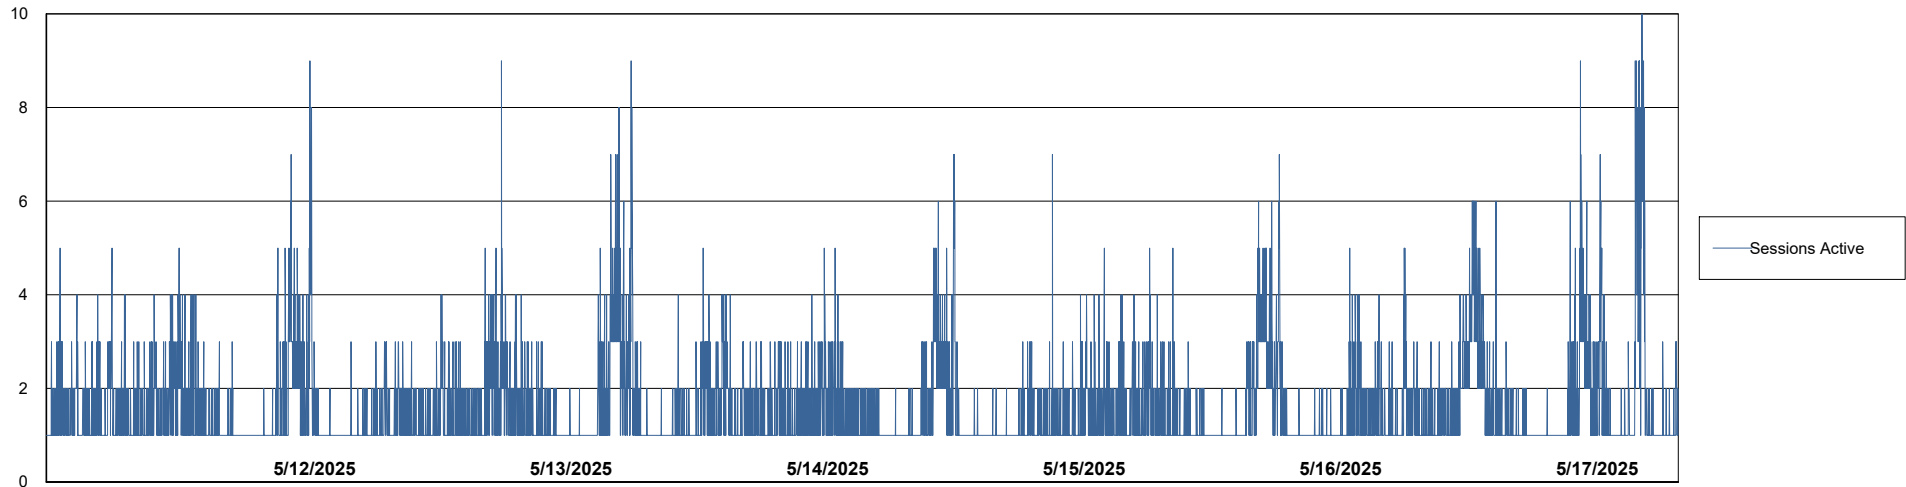

Weekly SLA Customer Report

Customer CUS_Production (24/7)
Database ID 131

Harddisk Usage CUS_PRD_ABSWEBPROD

	Free disk space on C: (%)	Total disk space on C: (Gb)	Used disk space on C: (Gb)
5/17/2025	85	199	30
5/16/2025	85	199	30
5/15/2025	85	199	30
5/14/2025	85	199	29
5/13/2025	85	199	29
5/12/2025	85	199	29
5/11/2025	85	199	29

Weekly SLA Customer Report

Customer CUS_Production (24/7)
Database ID 131

Database Performance CUS_PRD_ABSDB1_ABS1

Weekly SLA Customer Report

Customer CUS_Production (24/7)
Database ID 131

Database Performance CUS_PRD_ABSDB2_HSBABS1