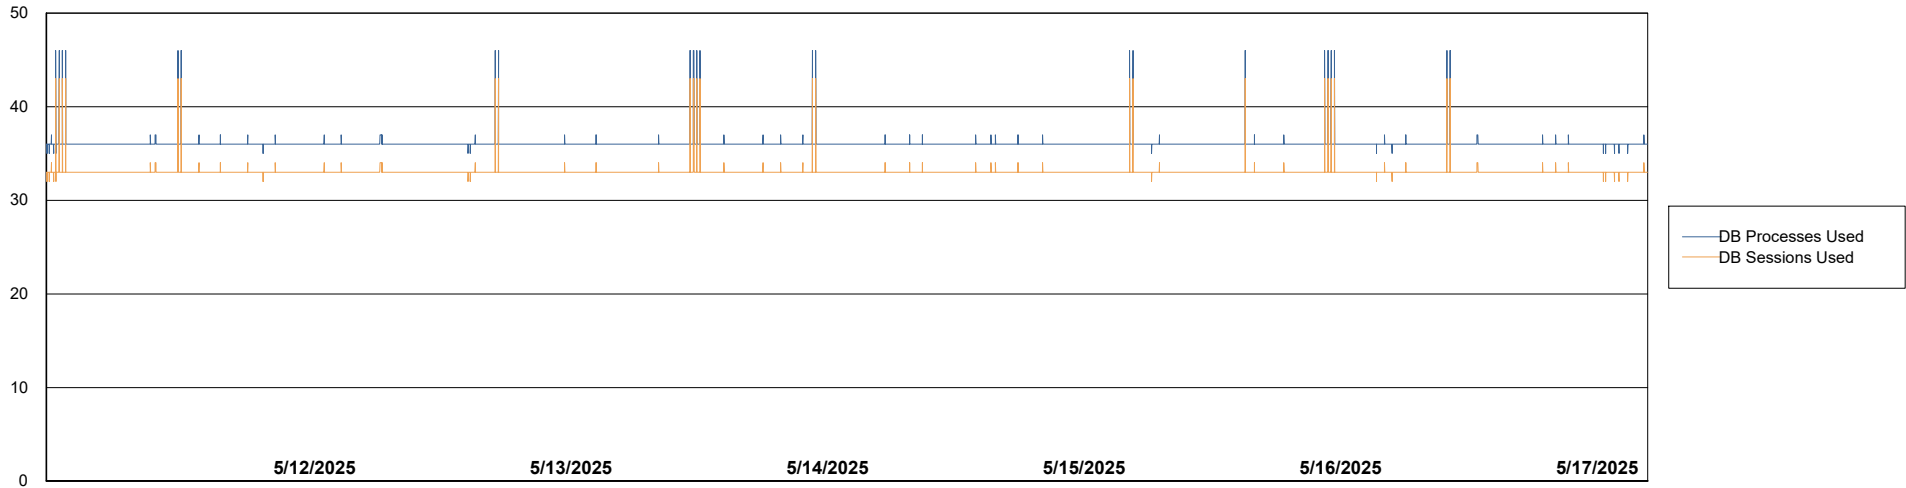

Database Performance CUS_PRD_ABSDB2_HSBABS1

DB Processes Max 1,000