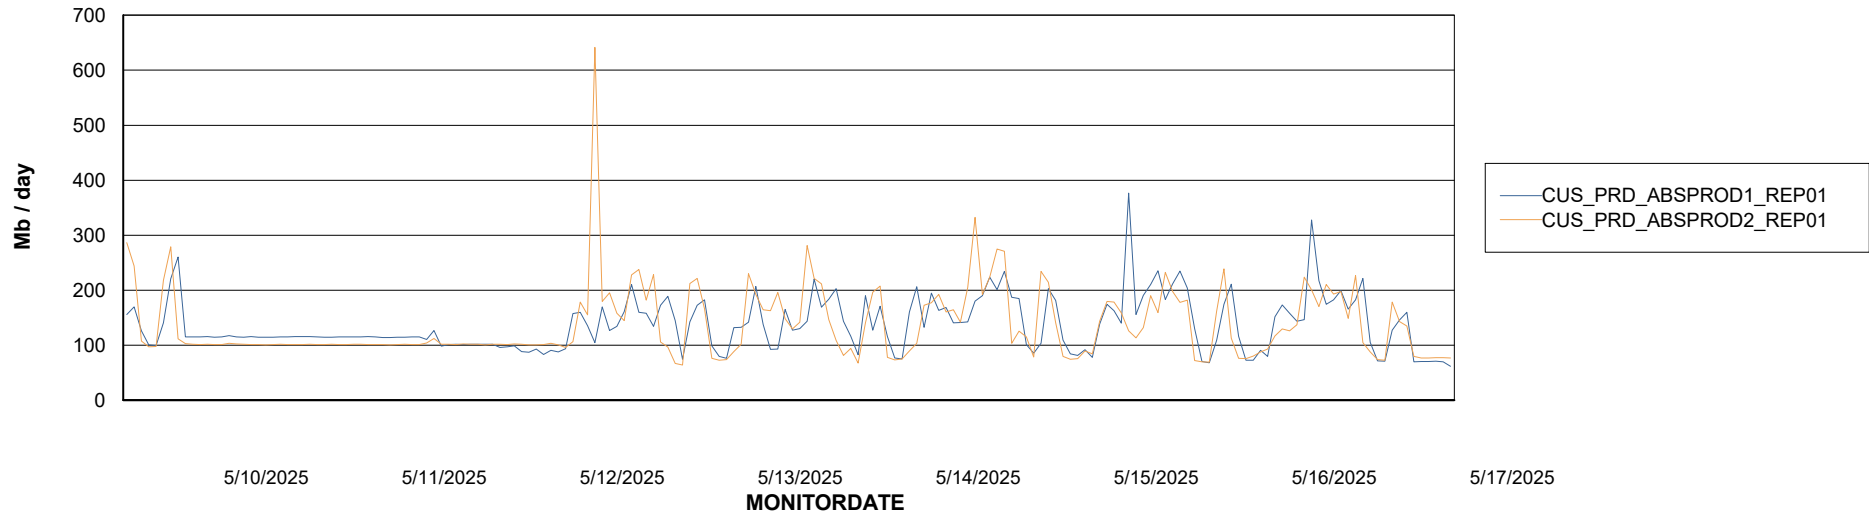

ABSSolute Application ReportServer Services

Avg memory used per ReportServer Service