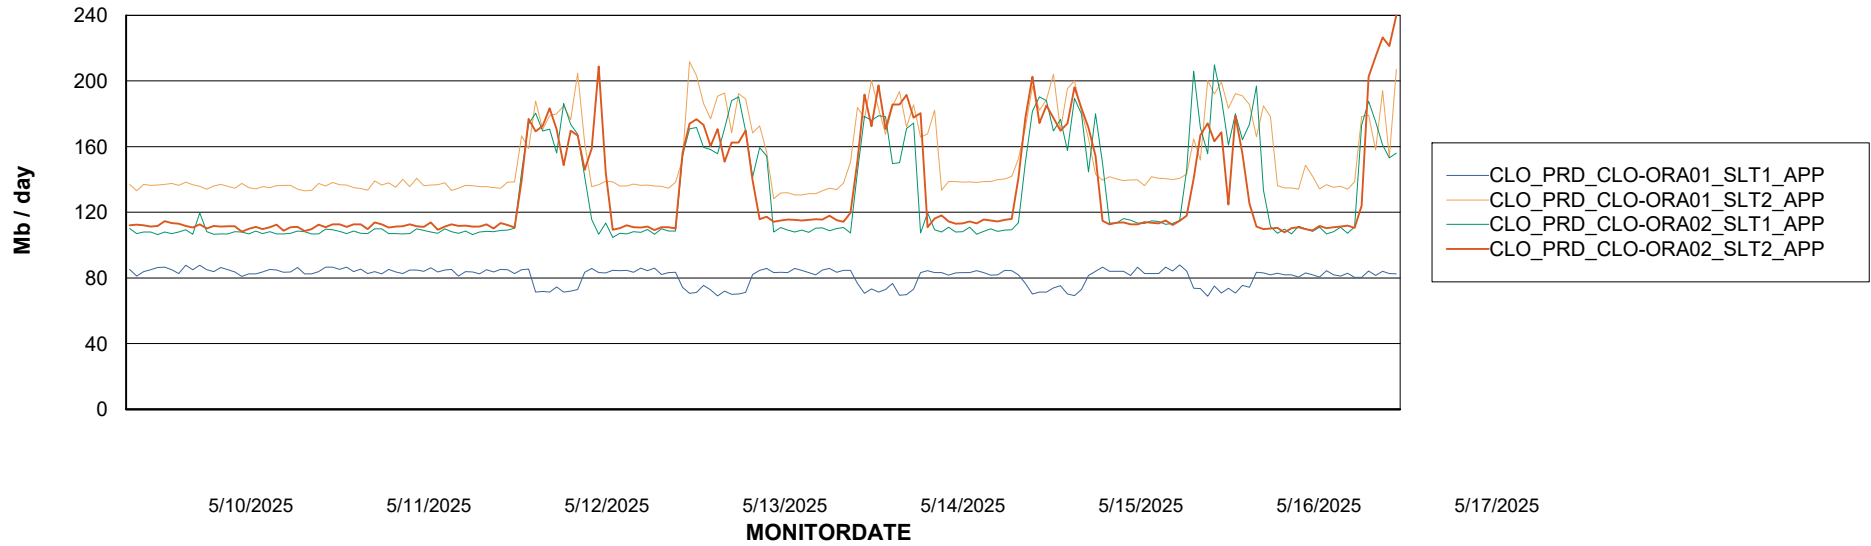

ABSSolute Application Server Services

Avg memory used per ABS Server Service