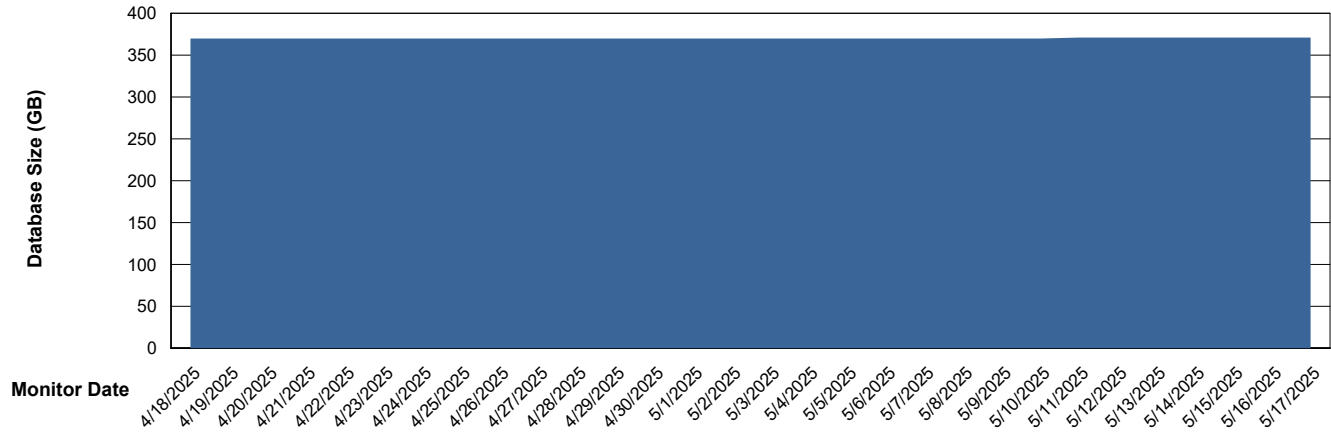

Database growth over last month

Database Tablespace CLO_PRD_CLO-ORA01_ABS1

Date	Tablespace Name	Filesize (Gb)	Usedsize (Gb)	Percentage free
5/17/2025	ABSDATA	117	95	19
	INDX	304	250	18
5/16/2025	ABSDATA	117	95	19
	INDX	304	250	18
5/15/2025	ABSDATA	117	95	19
	INDX	304	250	18
5/14/2025	ABSDATA	117	95	19
	INDX	304	250	18
5/13/2025	ABSDATA	117	95	19
	INDX	304	250	18
5/12/2025	ABSDATA	117	95	19
	INDX	304	250	18
5/11/2025	ABSDATA	117	95	19
	INDX	304	250	18