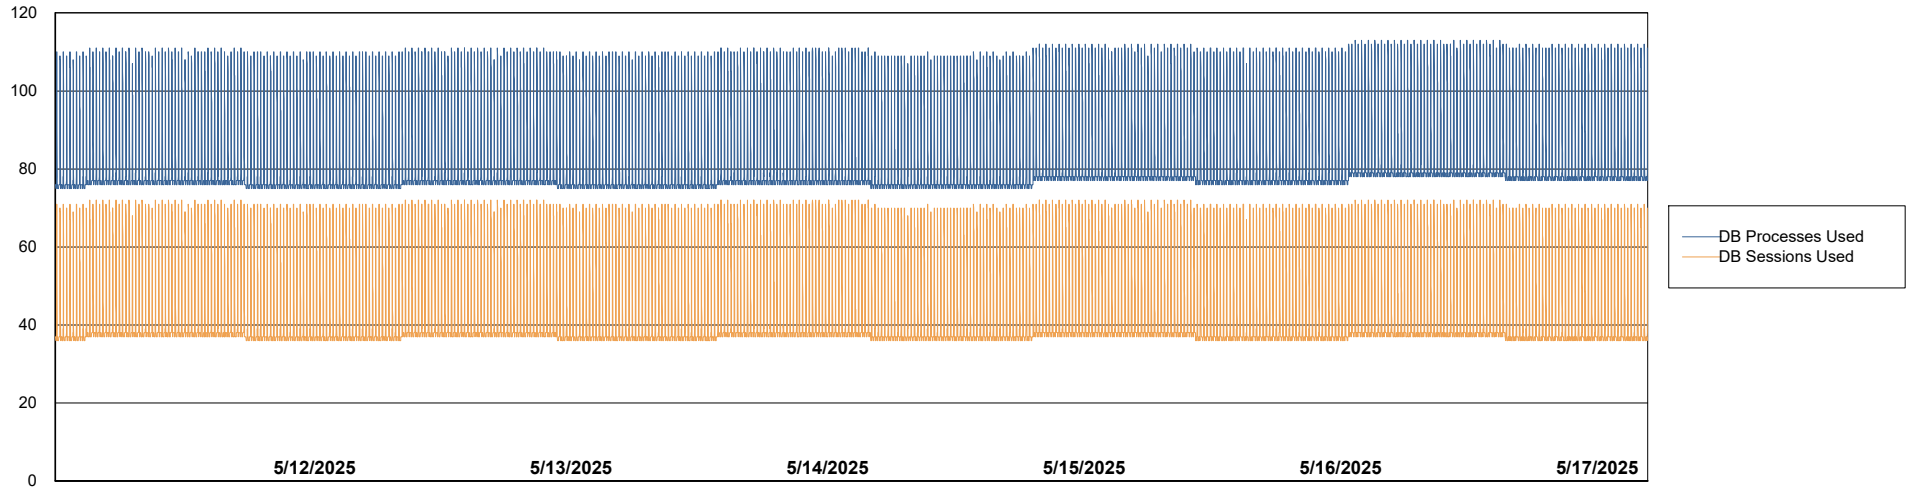

Database Performance CLO_PRD_CLO-ORA02_HSBABS1

DB Processes Max 1,000