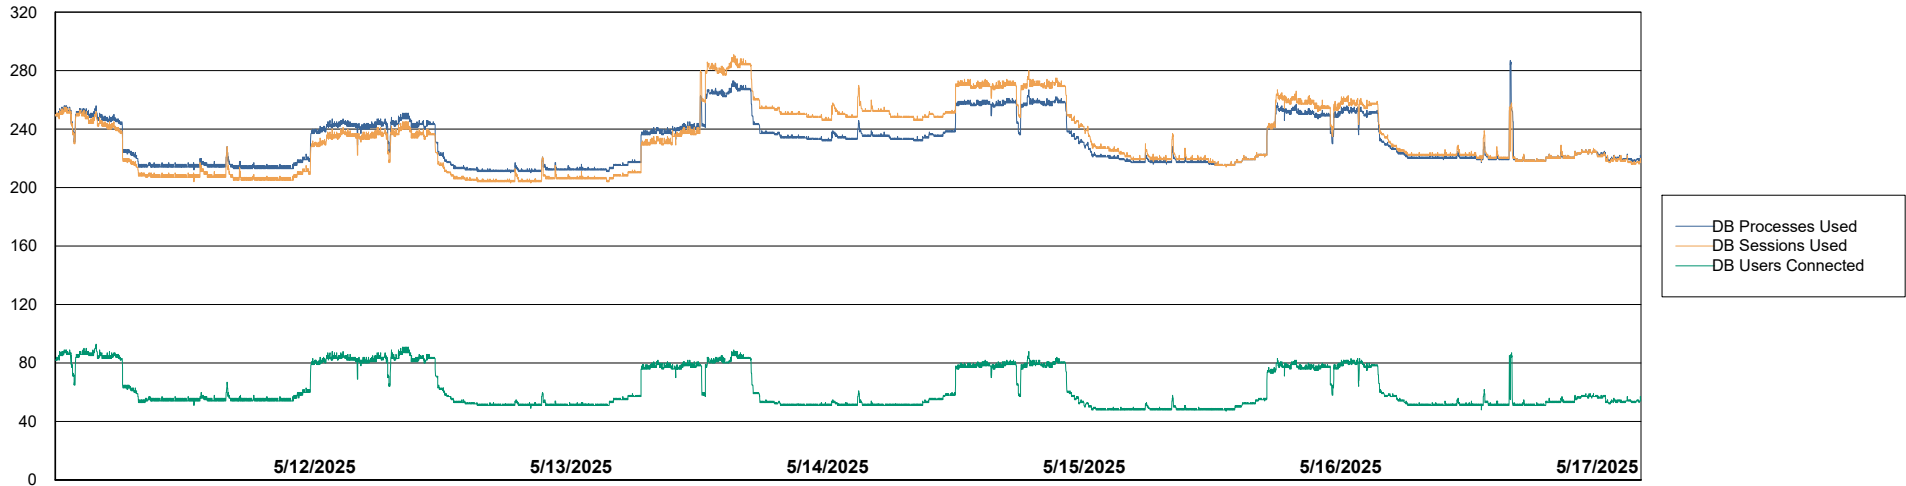

Database Performance CLO_PRD_CLO-ORA01_ABS1