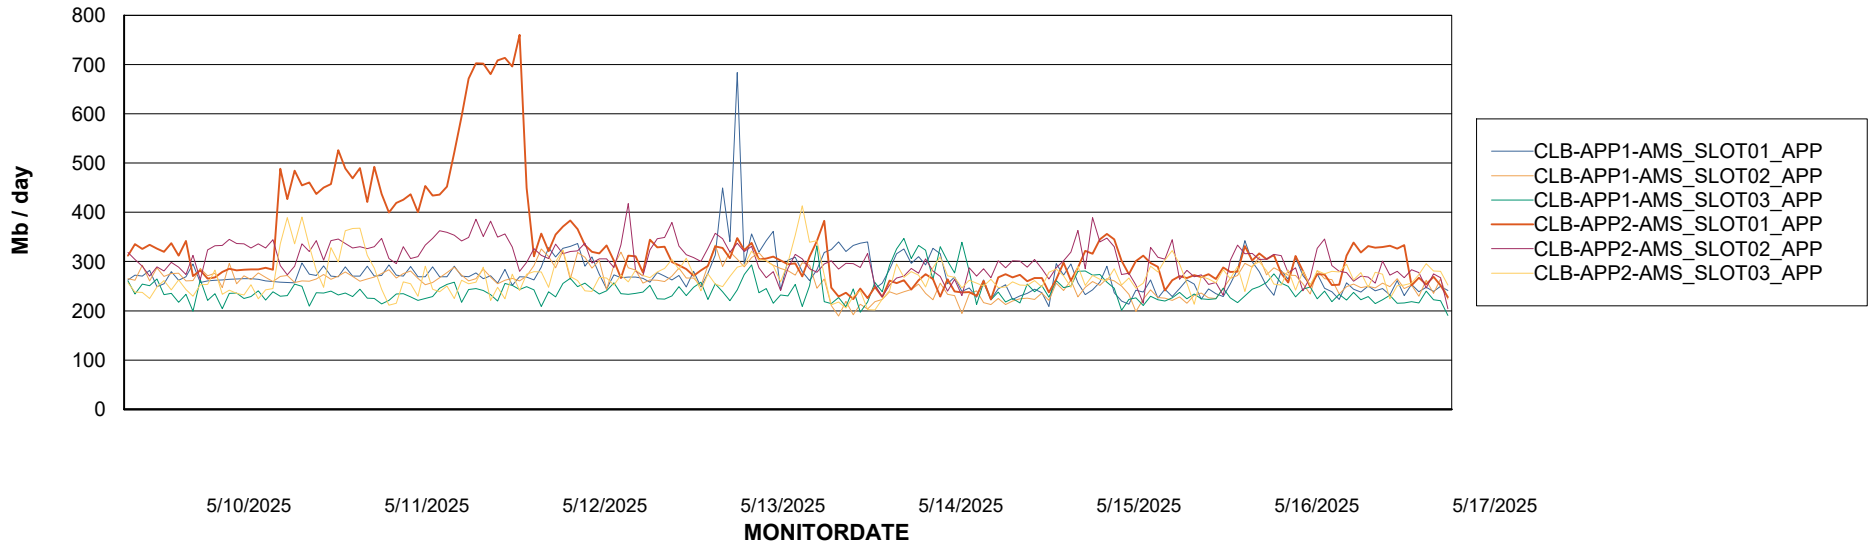

ABSSolute Application Server Services

Avg memory used per ABS Server Service