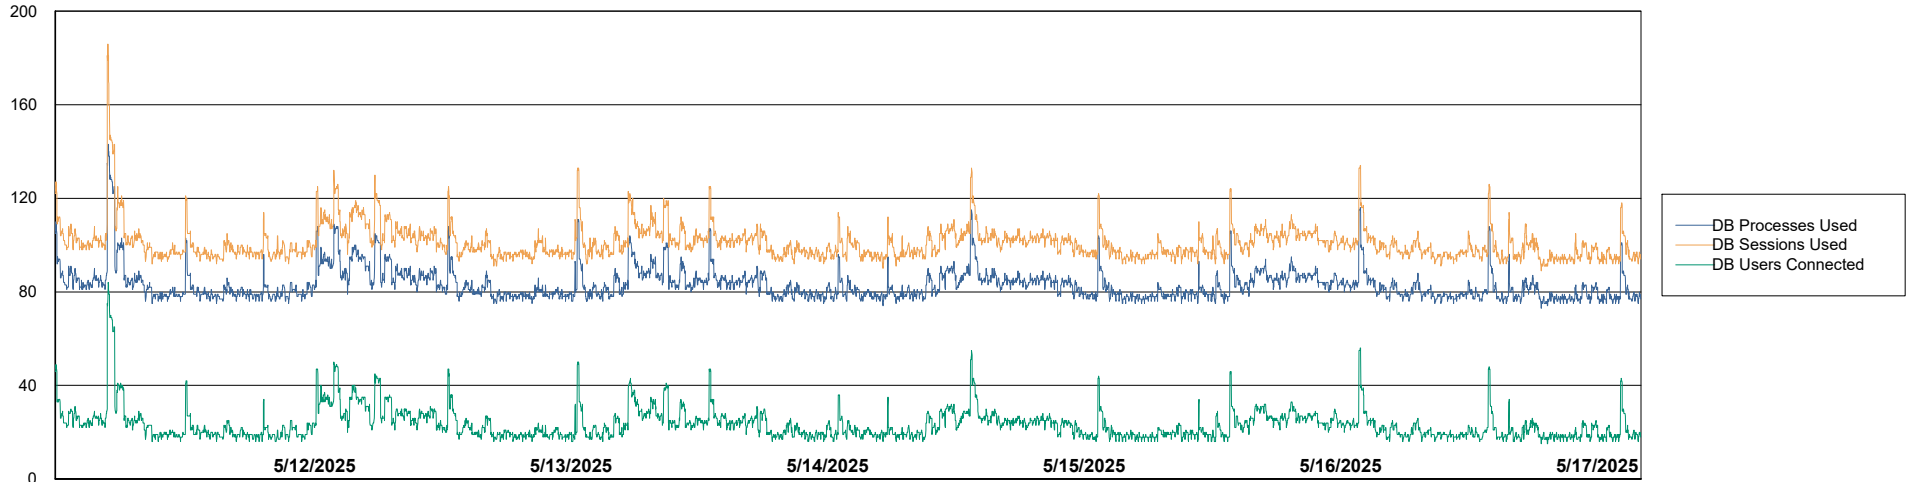

Database Performance: CLB-BI2-AMS_ABS1_DB