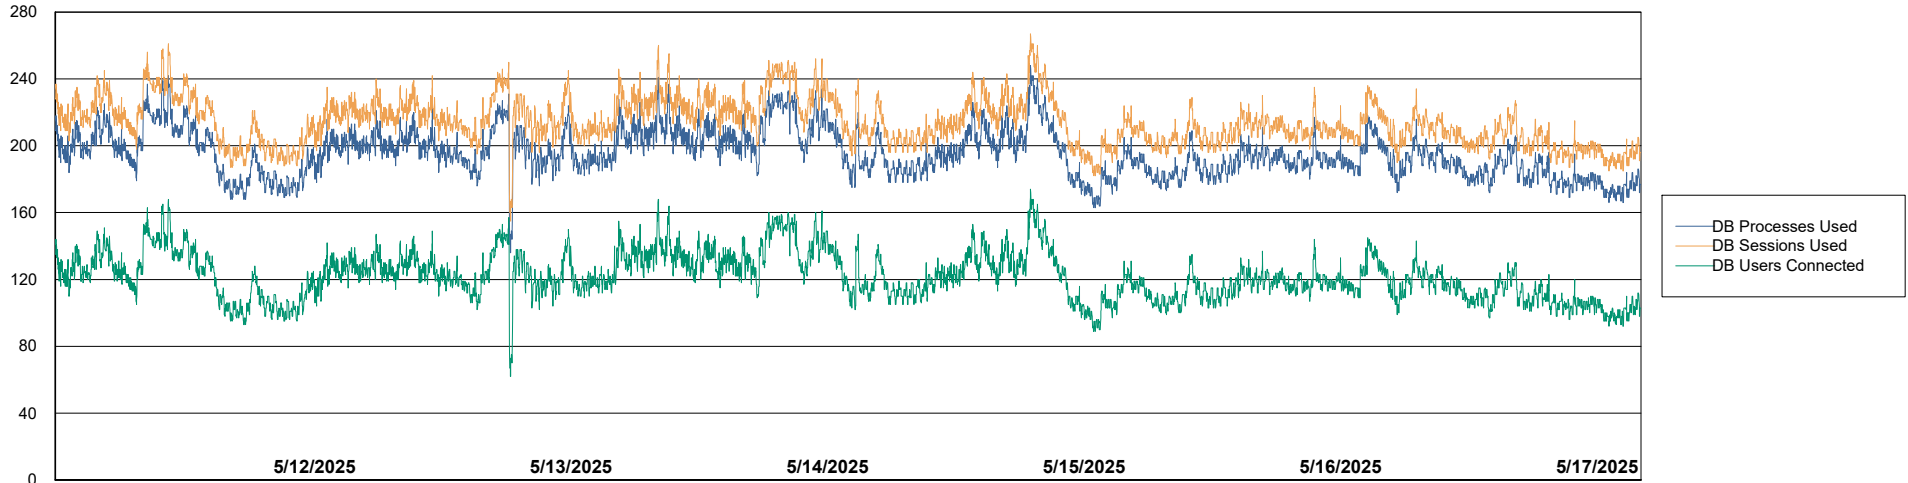

Weekly SLA Customer Report

Customer: CLB OCI AMS Production
Database ID: 196

Database Performance: CLB-BI2-AMS_ABS1_DB

Weekly SLA Customer Report

Customer: CLB OCI AMS Production
Database ID: 196

Database Performance: CLB-DBS1-AMS_PROD_ABS1