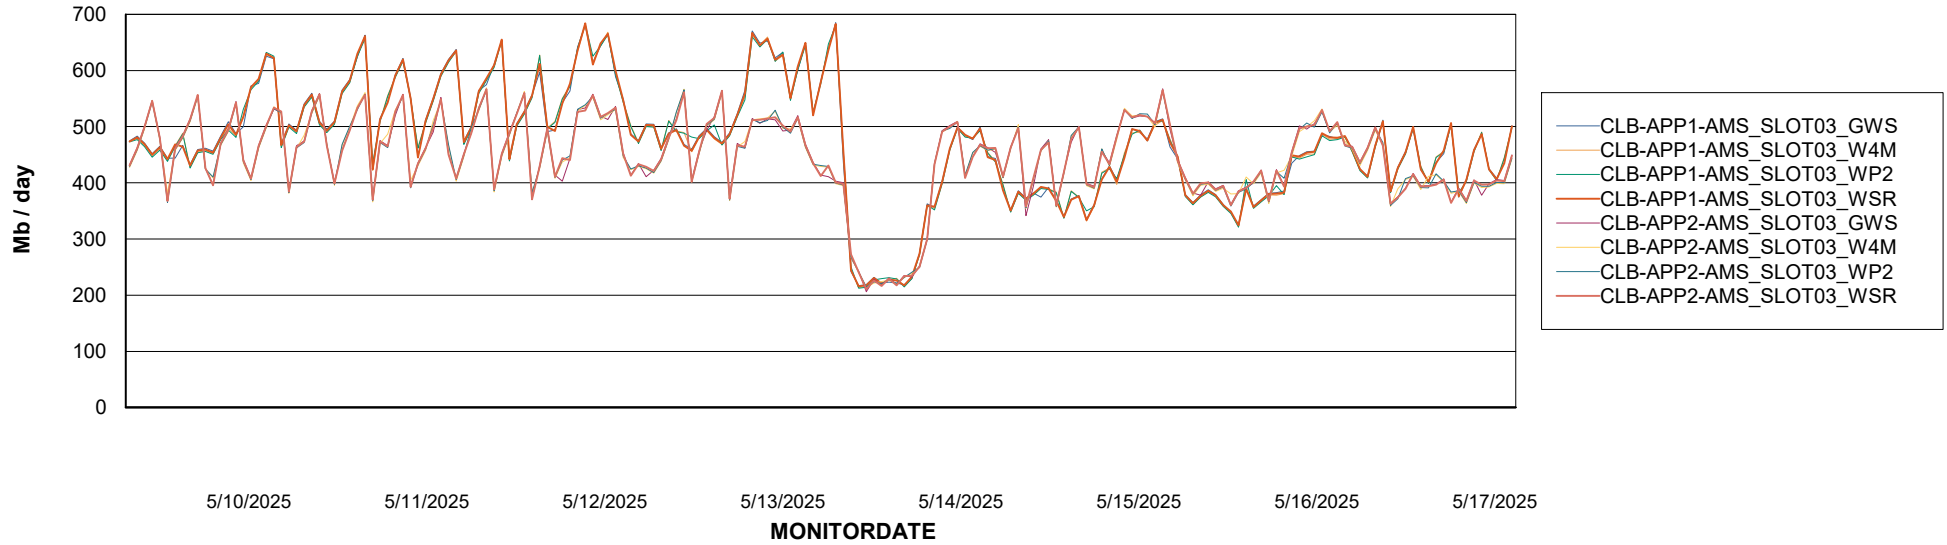

ABSSolute Web Component Services

Avg memory used per ABS Web component