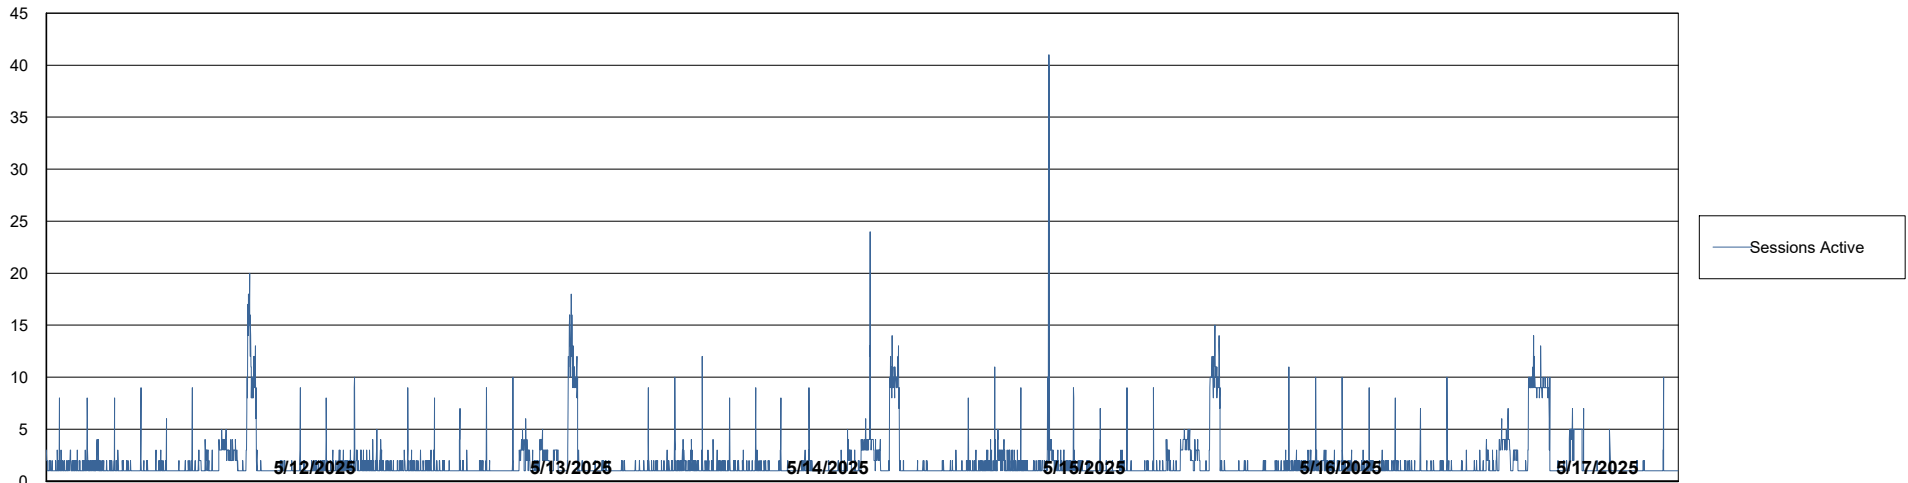

Weekly SLA Customer Report

Customer: CLB OCI AMS Production
Database ID: 196

Database Performance: CLB-BI2-AMS_ABS1_DB

Weekly SLA Customer Report

Customer: CLB OCI AMS Production
Database ID: 196

Database Performance: CLB-DBS1-AMS_PROD_ABS1