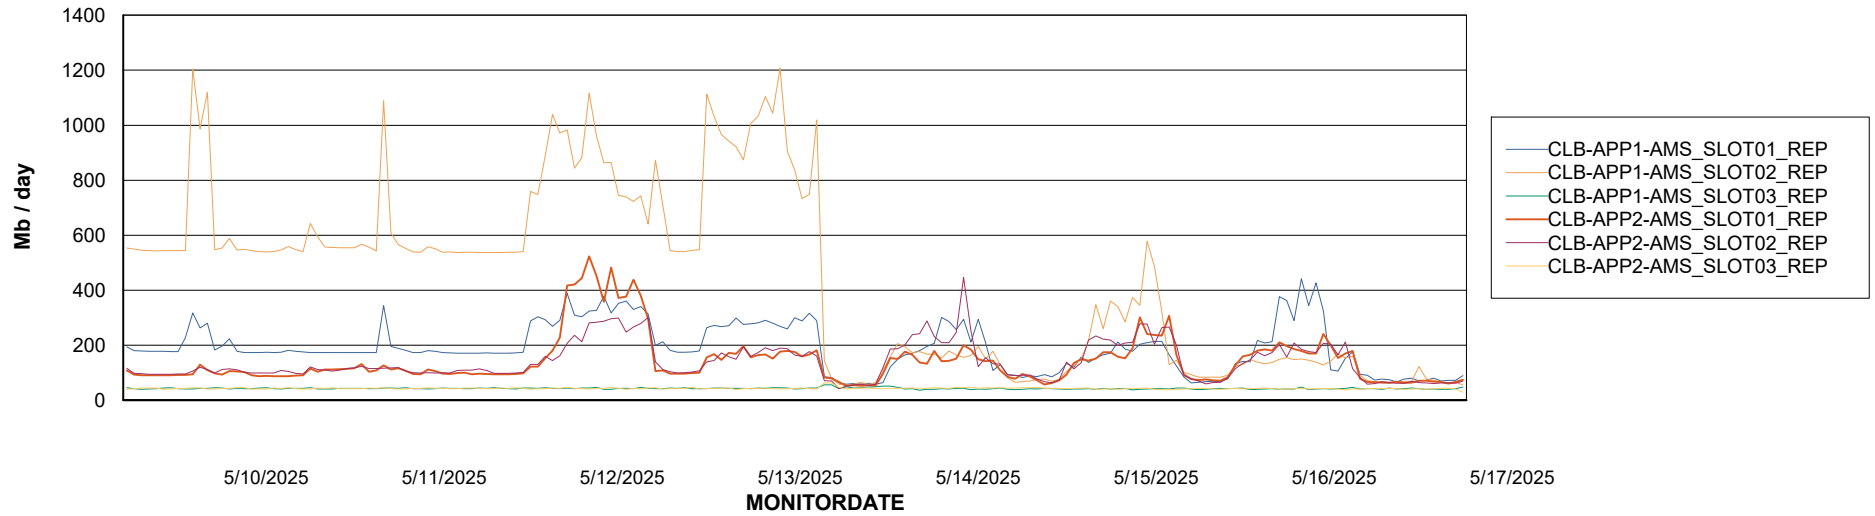

Avg memory used per ABS Server Service

Avg users per day per ABS server

Weekly SLA Customer Report

Customer: CLB OCI AMS Production
Database ID: 196

ABSSolute Application ReportServer Services

Avg memory used per ReportServer Service