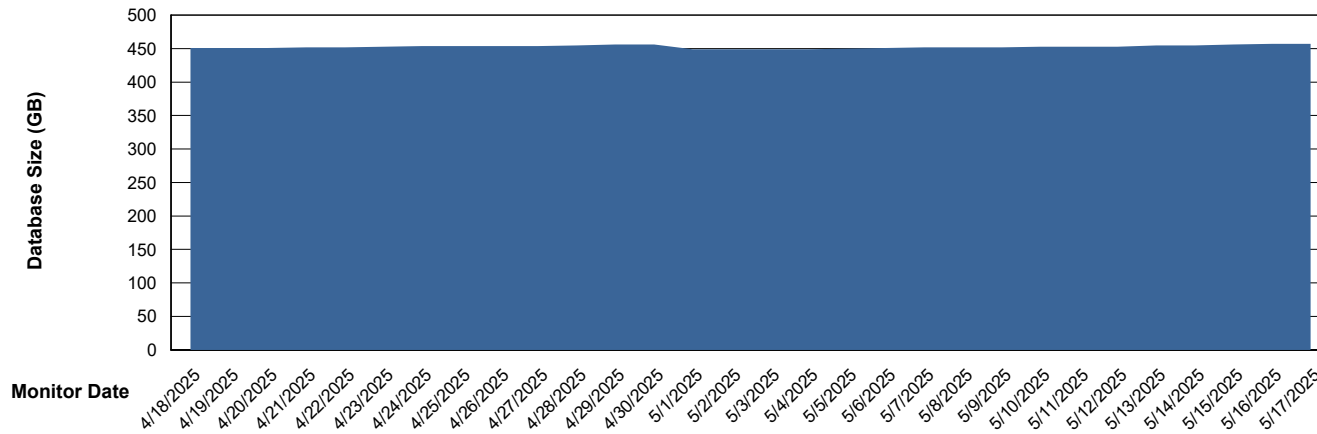

Customer CLB OCI AMS Production
Database ID 196

DATABASE SIZE CLB-BI2-AMS_ABS1_DB

Database growth over last month

DATABASE SIZE CLB-DBS1-AMS_PROD_ABS1

Database growth over last month

Weekly SLA Customer Report