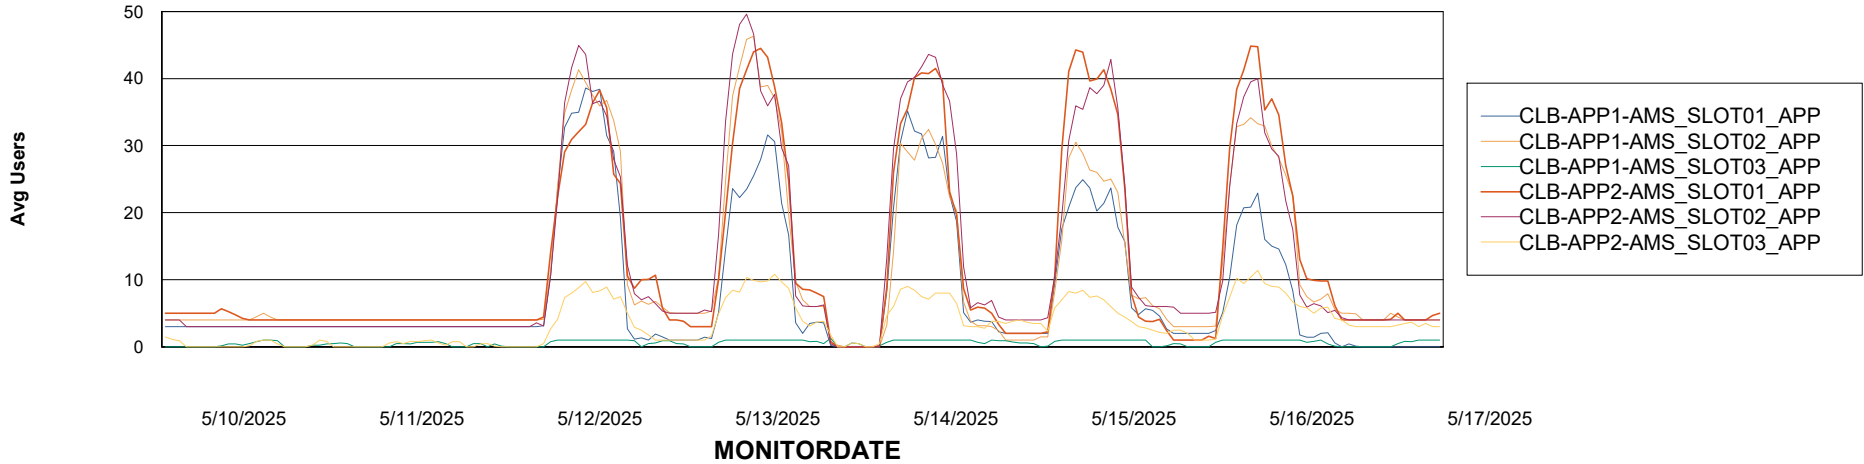

Avg users per day per ABS server