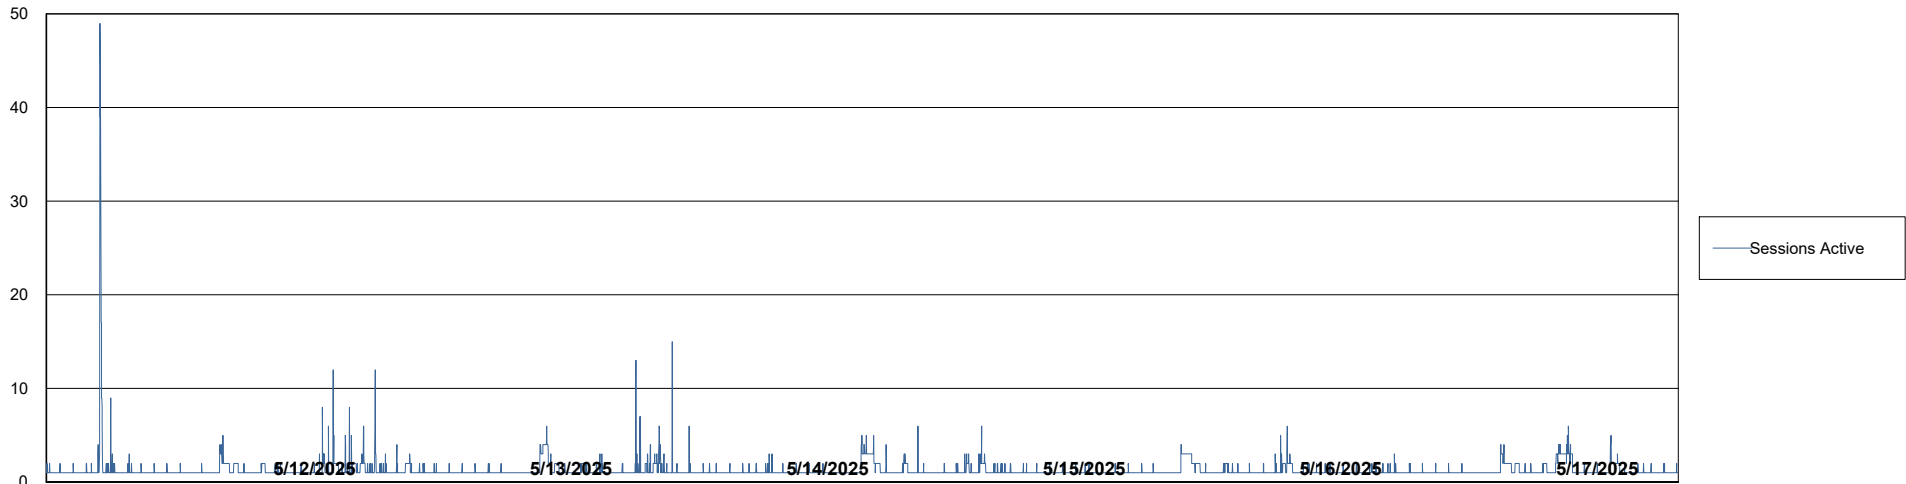

Database Performance: CLB-BI2-AMS_ABS1_DB