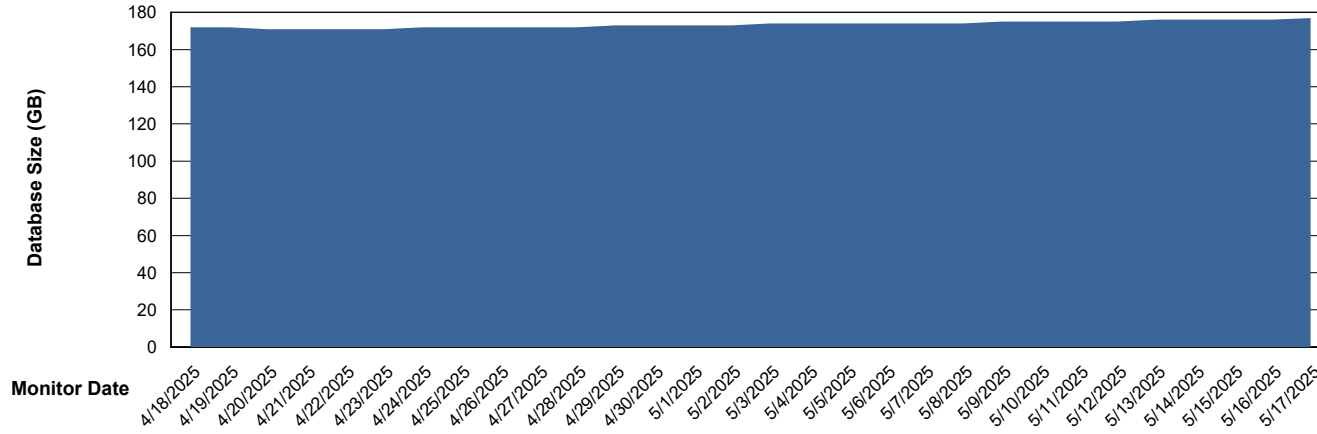

Weekly SLA Customer Report

Customer CLB OCI AMS Production
Database ID 196

Database Performance CLB-DBS2-AMS_PROD_HSBABS1

DB Processes Max 4
DB Processes Max 0
DB Processes Max 1,000

Weekly SLA Customer Report

Customer CLB OCI AMS Production
Database ID 196

DATABASE SIZE CLB-BI2-AMS_ABS1_DB

Database growth over last month

DATABASE SIZE CLB-DBS1-AMS_PROD_ABS1

Database growth over last month

Weekly SLA Customer Report