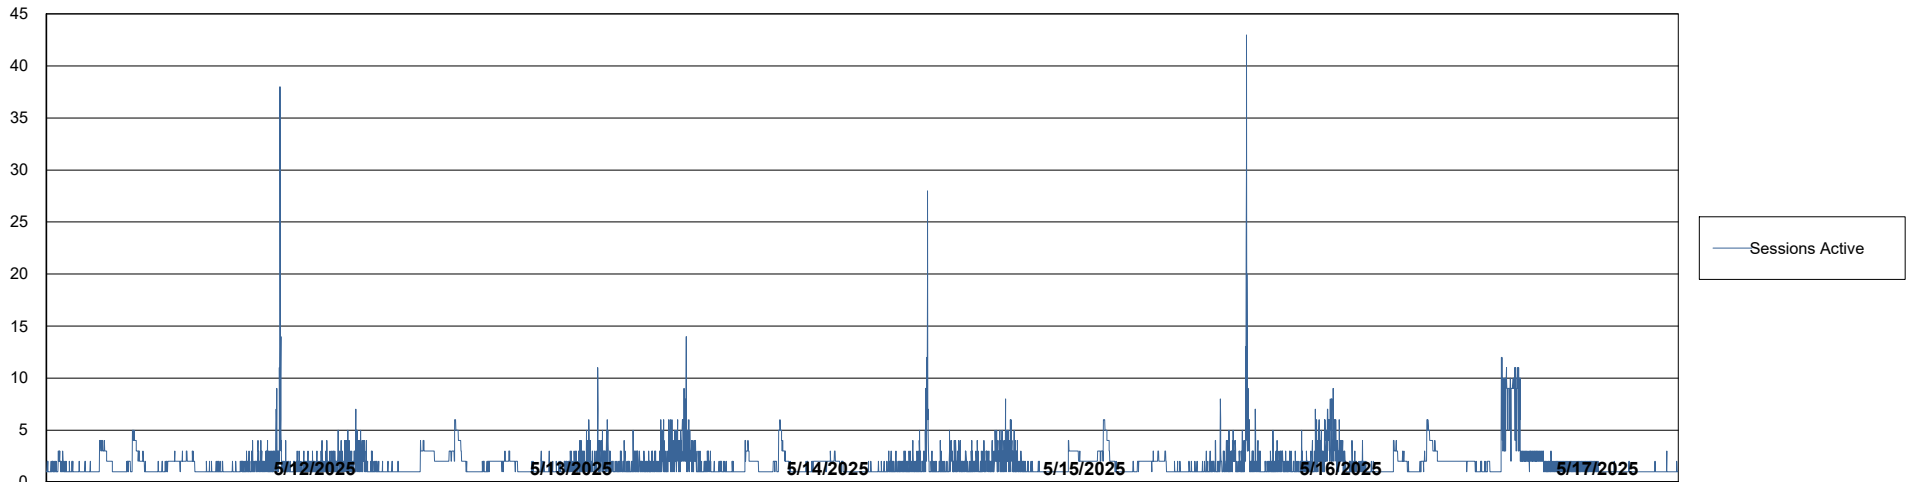

Database Performance AUJ_DB3_Primary