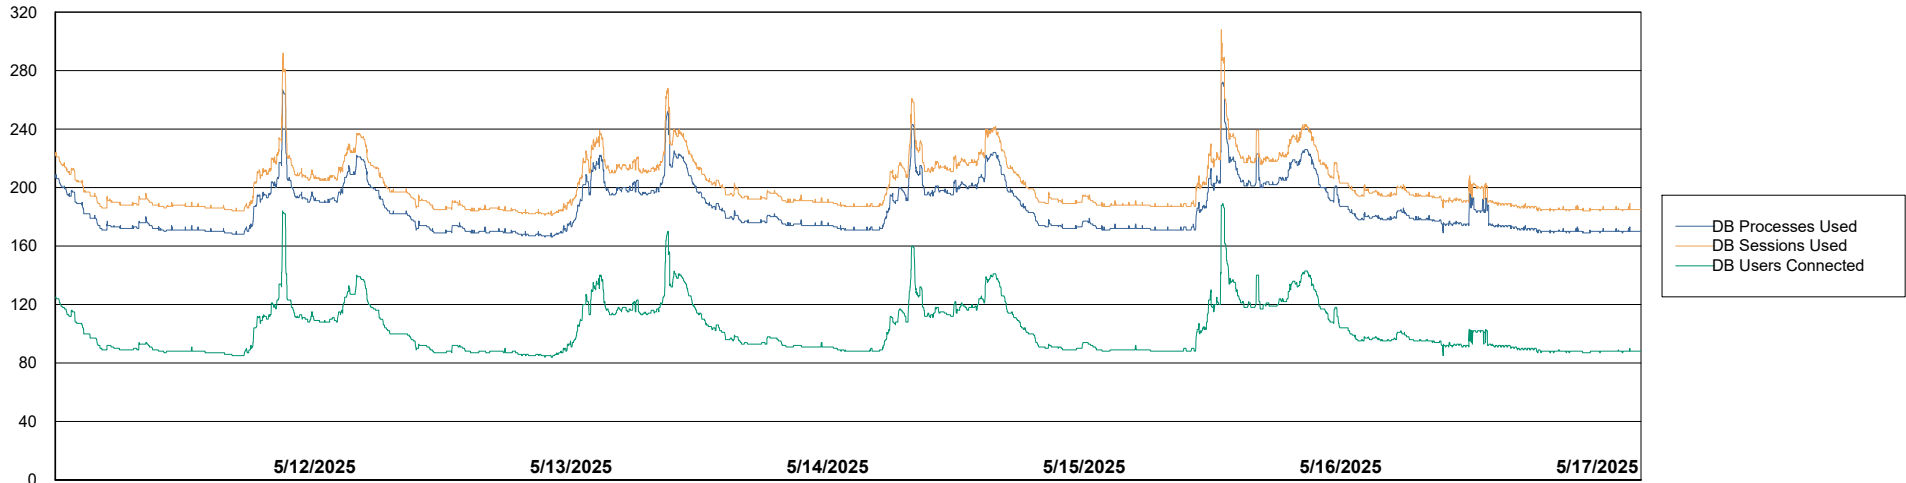

Database Performance AUJ_DB3_Primary