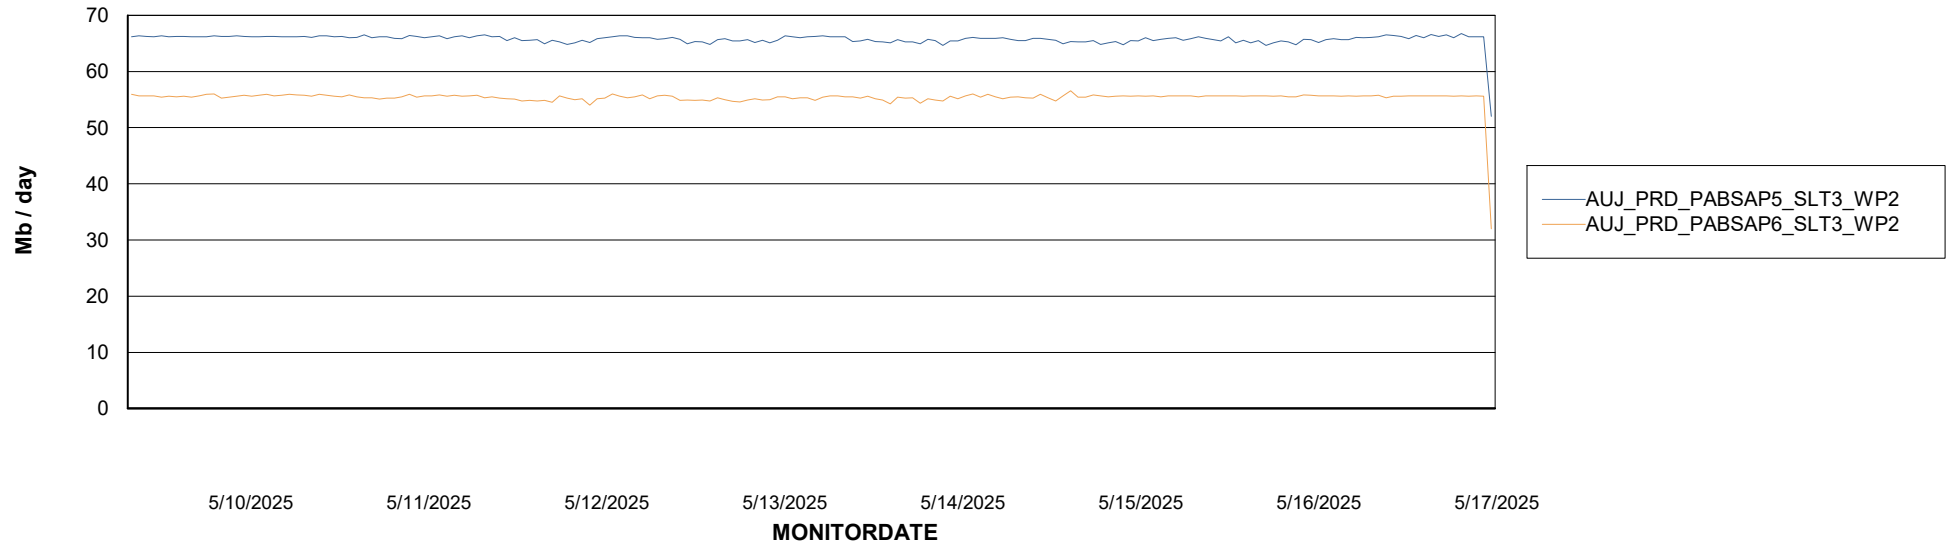

ABSSolute Application ReportServer Services

Avg memory used per ReportServer Service

Weekly SLA Customer Report

Customer AUJ_Production
Database ID 41

ABSolute Web Component Services

Avg memory used per ABS Web component