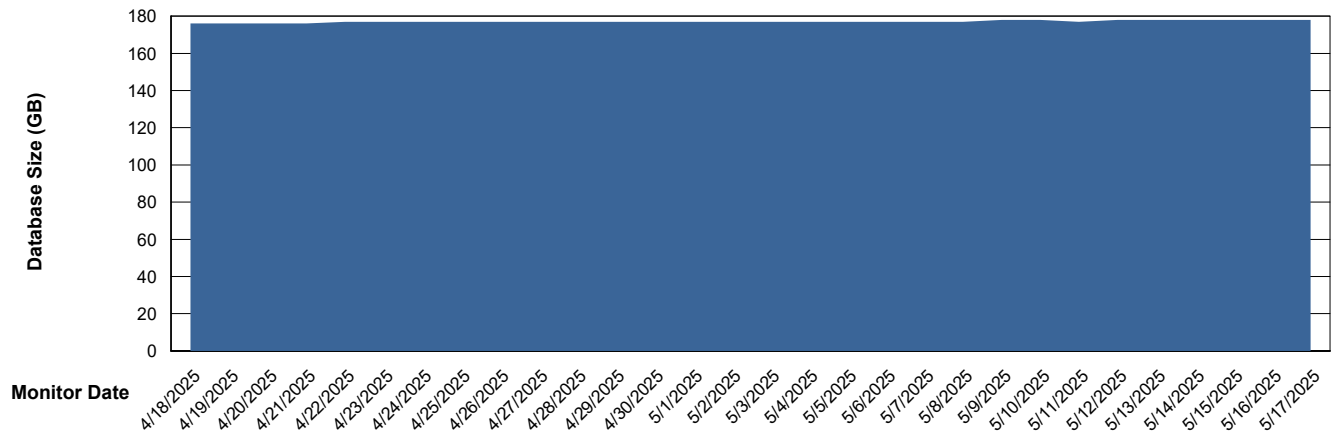

Customer AUJ_Production
Database ID 41

Database Performance AUJ_DB3_Primary

Weekly SLA Customer Report

Customer AUJ_Production
Database ID 41

DATABASE SIZE AUJ_ABSEM3_DB

Database growth over last month

DATABASE SIZE AUJ_BI3_DB

Database growth over last month

Weekly SLA Customer Report

Customer AUJ_Production
Database ID 41

DATABASE SIZE AUJ_DB3_Primary

Database growth over last month

Weekly SLA Customer Report

Customer AUJ_Production
Database ID 41