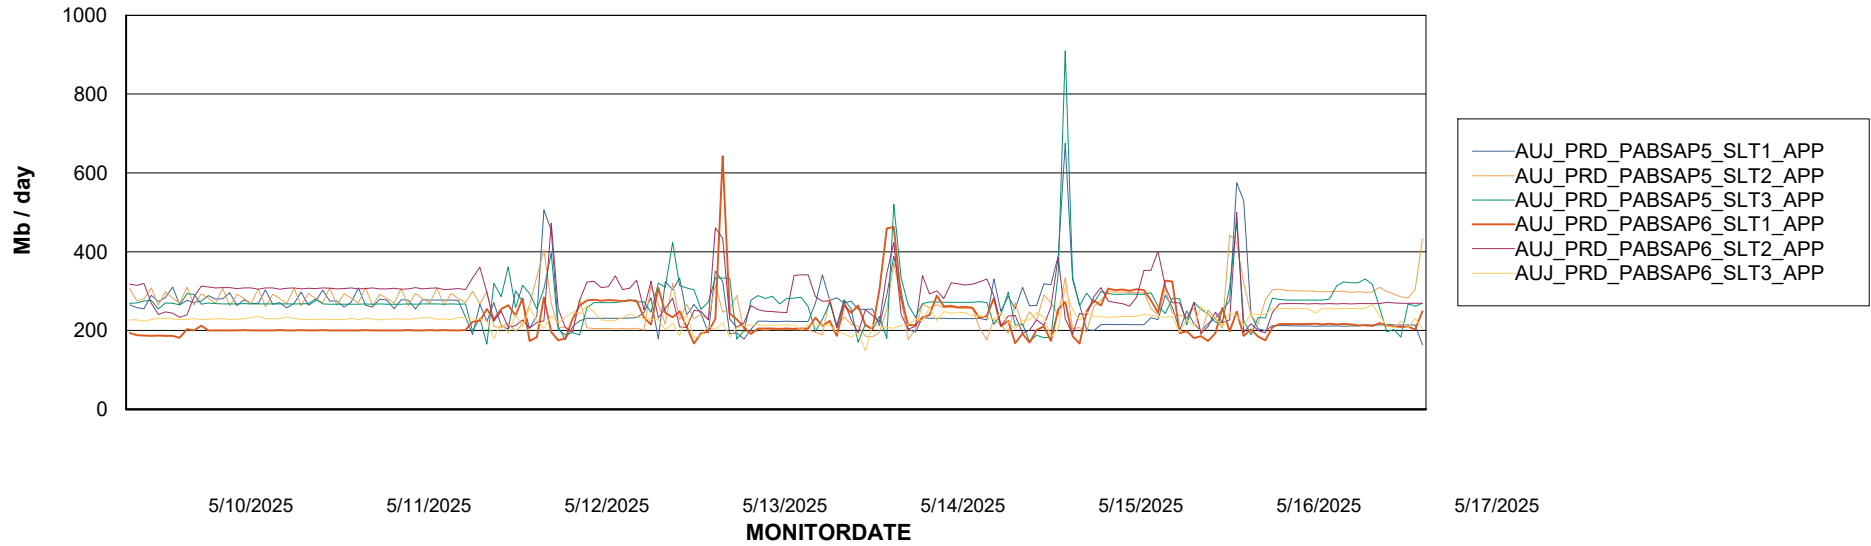

ABSSolute Application Server Services

Avg memory used per ABS Server Service