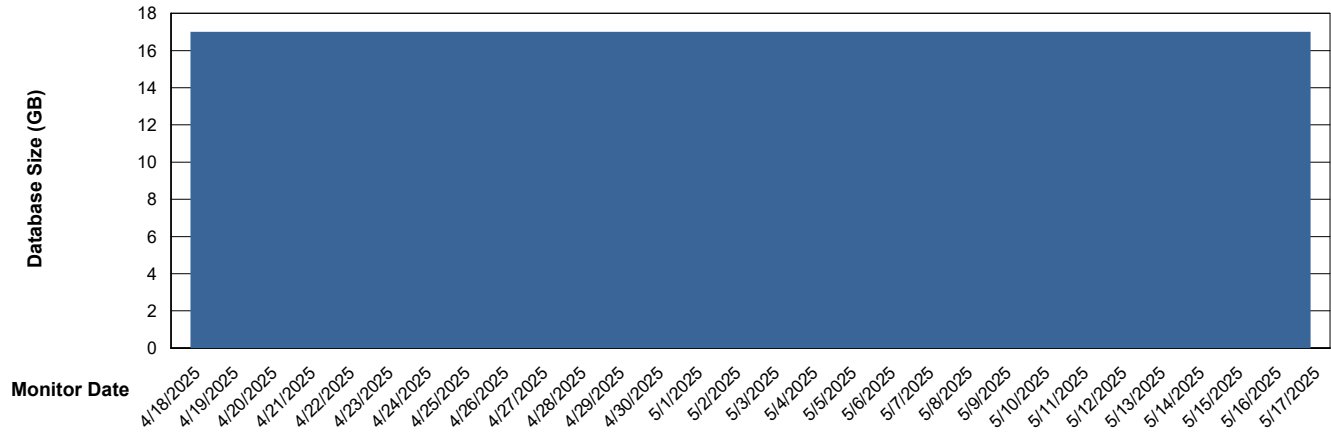

Customer AUJ_Production
Database ID 41

Database Performance AUJ_DB3_Primary

Weekly SLA Customer Report

Customer AUJ_Production
Database ID 41

DATABASE SIZE AUJ_ABSEM3_DB

Database growth over last month

DATABASE SIZE AUJ_BI3_DB

Database growth over last month

Weekly SLA Customer Report

Customer AUJ_Production
Database ID 41

DATABASE SIZE AUJ_DB3_Primary

Database growth over last month

Weekly SLA Customer Report

Customer AUJ_Production
Database ID 41