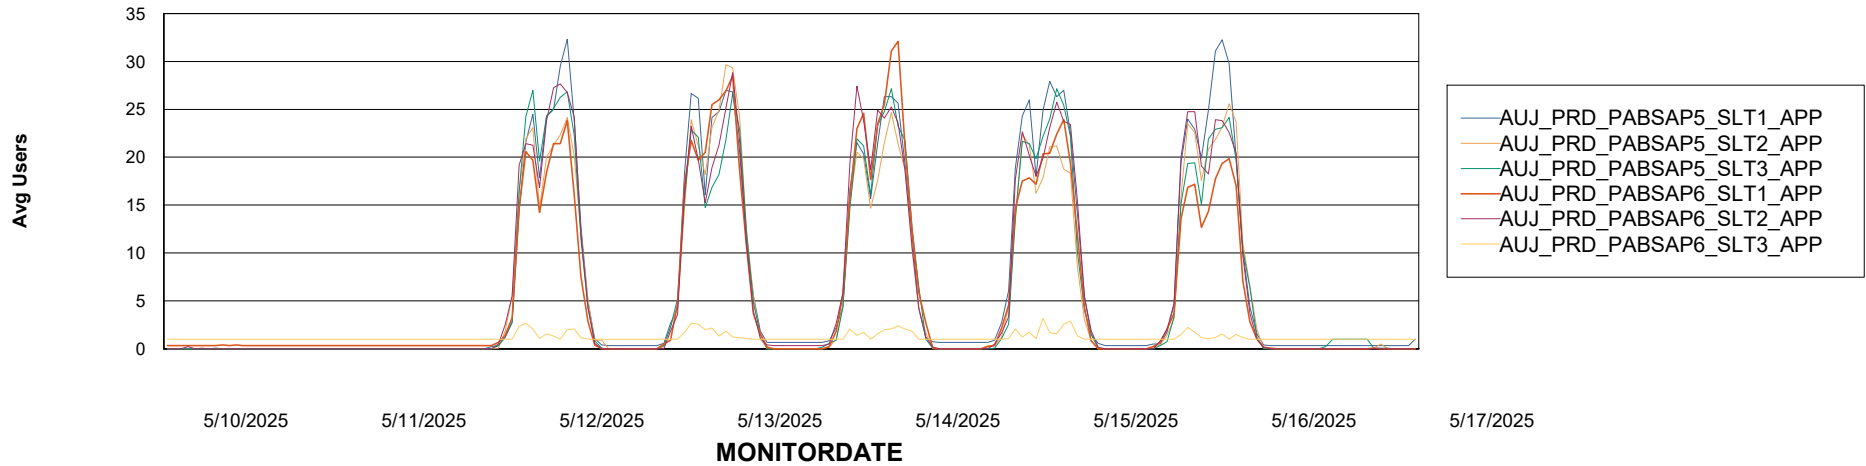

Weekly SLA Customer Report

Customer AUJ_Production
Database ID 41

ABSSolute Application Server Services

Avg memory used per ABS Server Service

Avg users per day per ABS server

Weekly SLA Customer Report

Customer AUJ_Production
Database ID 41