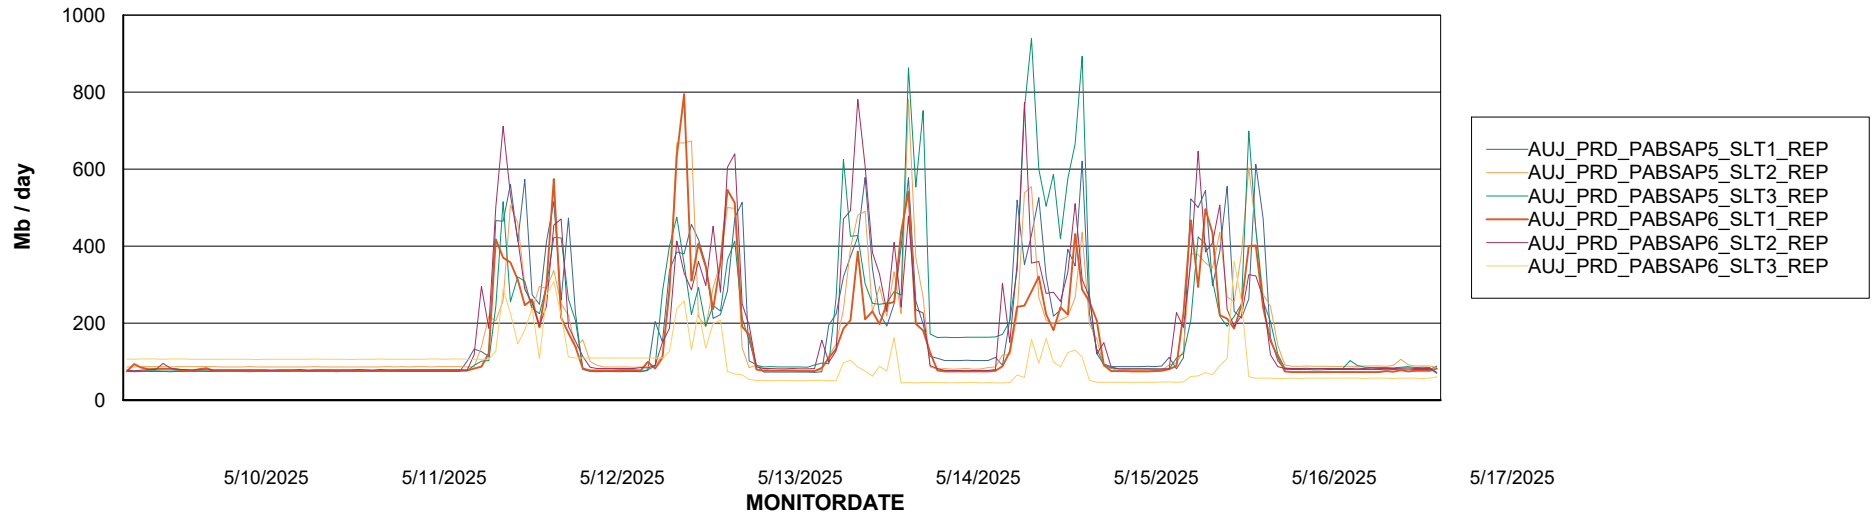

ABSSolute Application ReportServer Services

Avg memory used per ReportServer Service