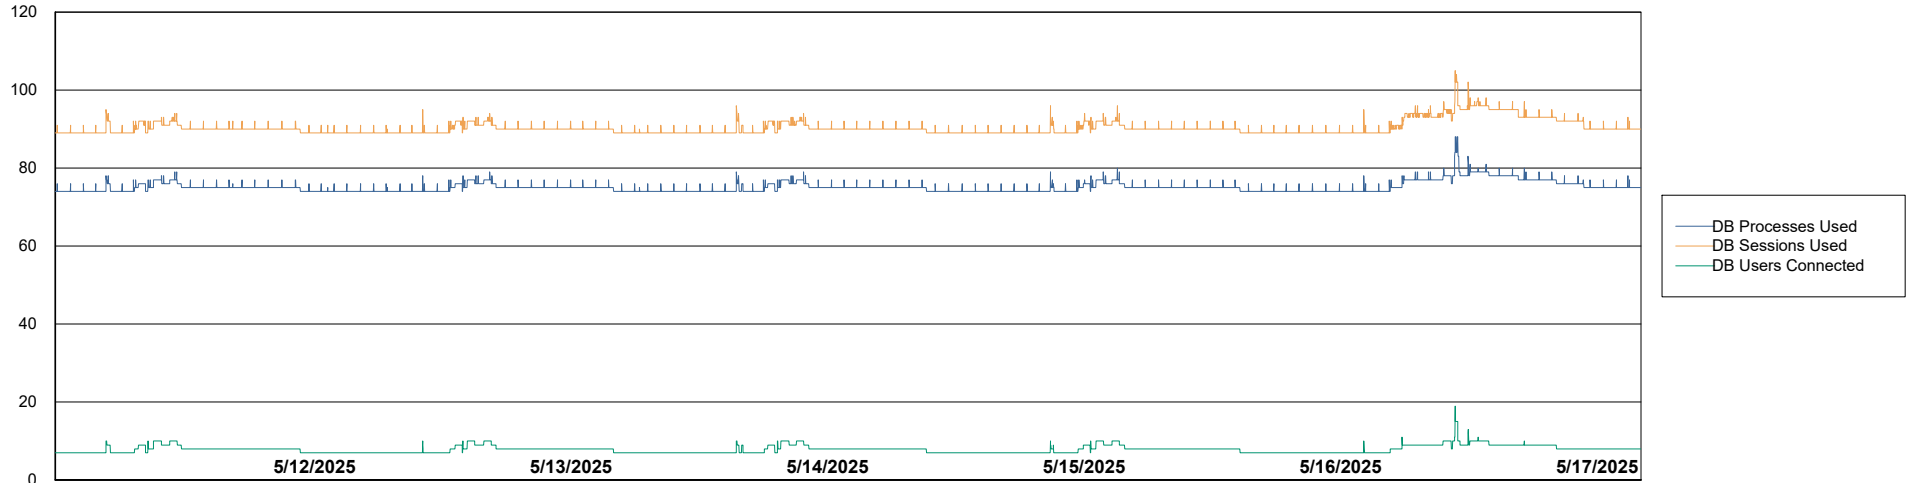

Weekly SLA Customer Report

Customer AUJ_Production
Database ID 41

Database Performance AUJ_ABSEM3_DB

Weekly SLA Customer Report

Customer AUJ_Production
Database ID 41

Database Performance AUJ_BI3_DB

Weekly SLA Customer Report