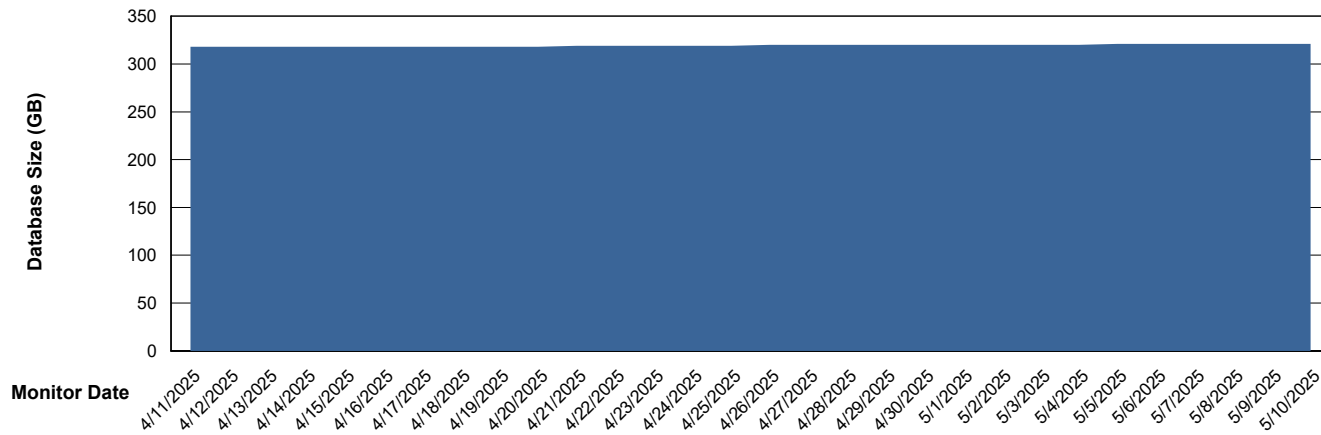

DATABASE SIZE VOS_PRD_ABSBI-2025_ABS1

Database growth over last month