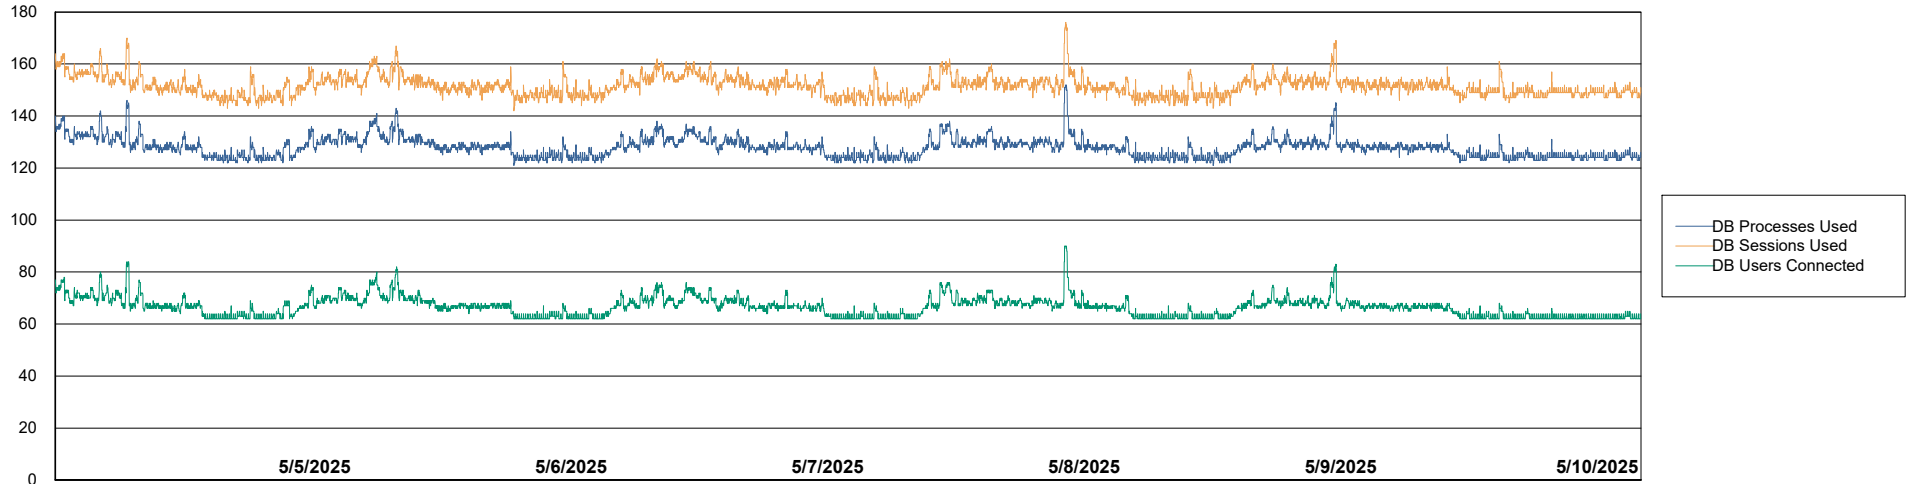

Database Performance VOS_PRD_ABSORA1-2022_ABS1