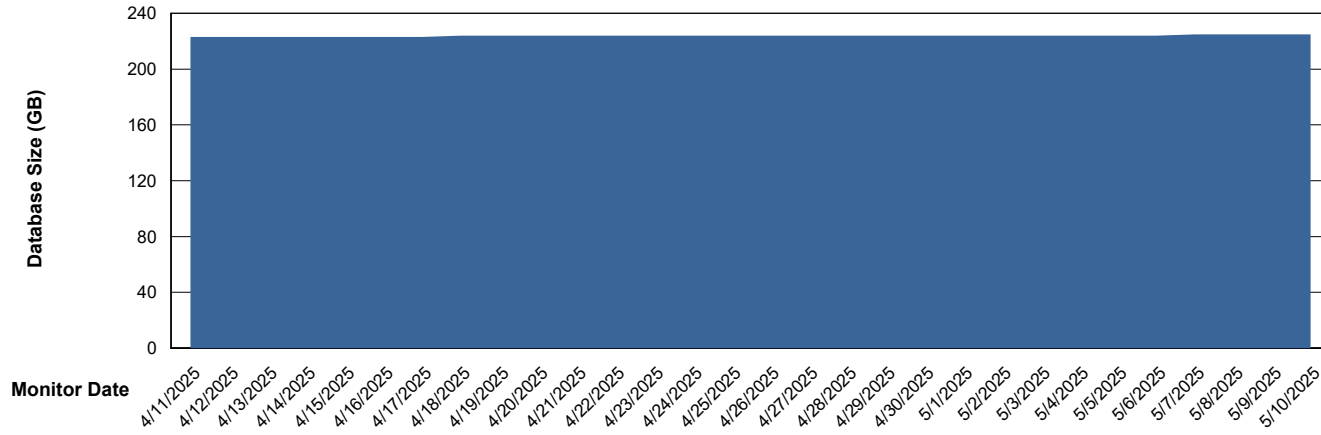

DATABASE SIZE VOS_PRD_ABSBI-2018_ABS1

Database growth over last month