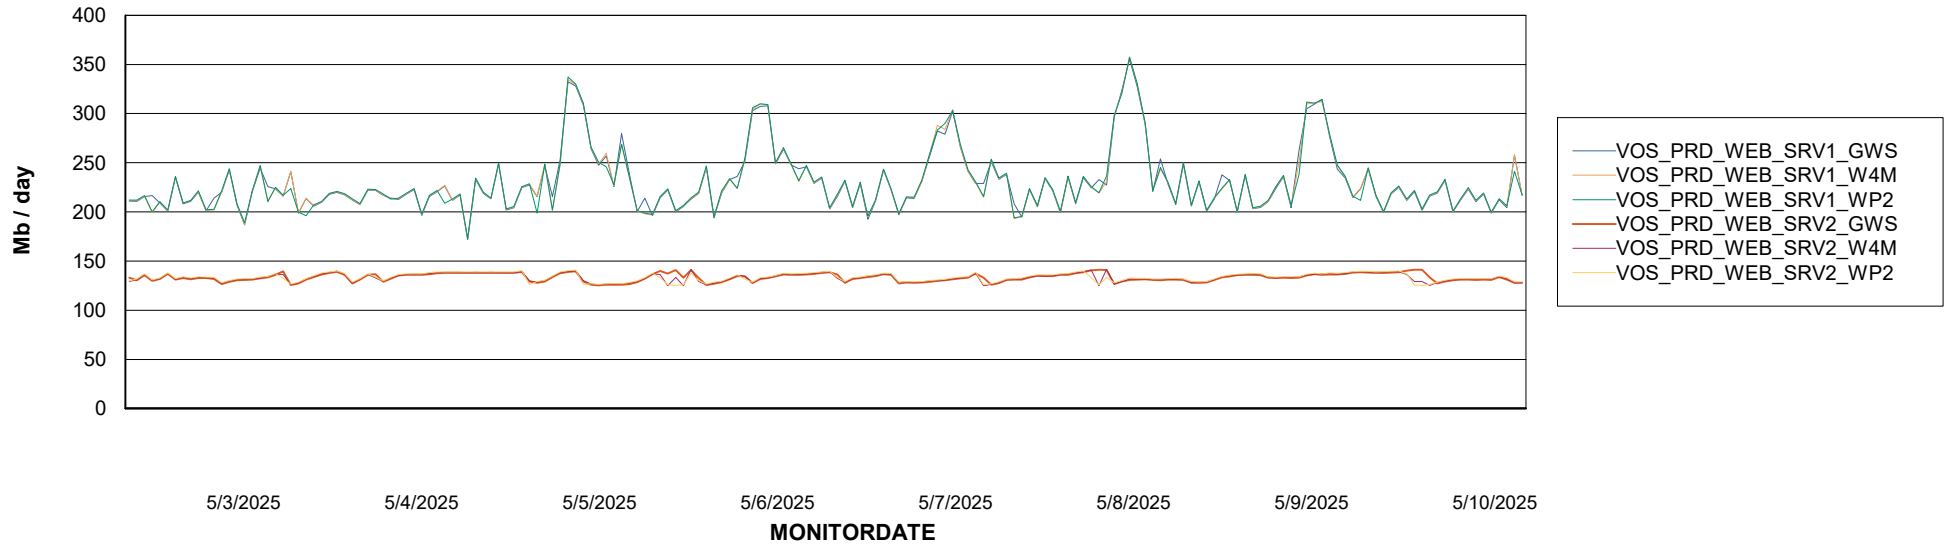

ABSSolute Web Component Services

Avg memory used per ABS Web component