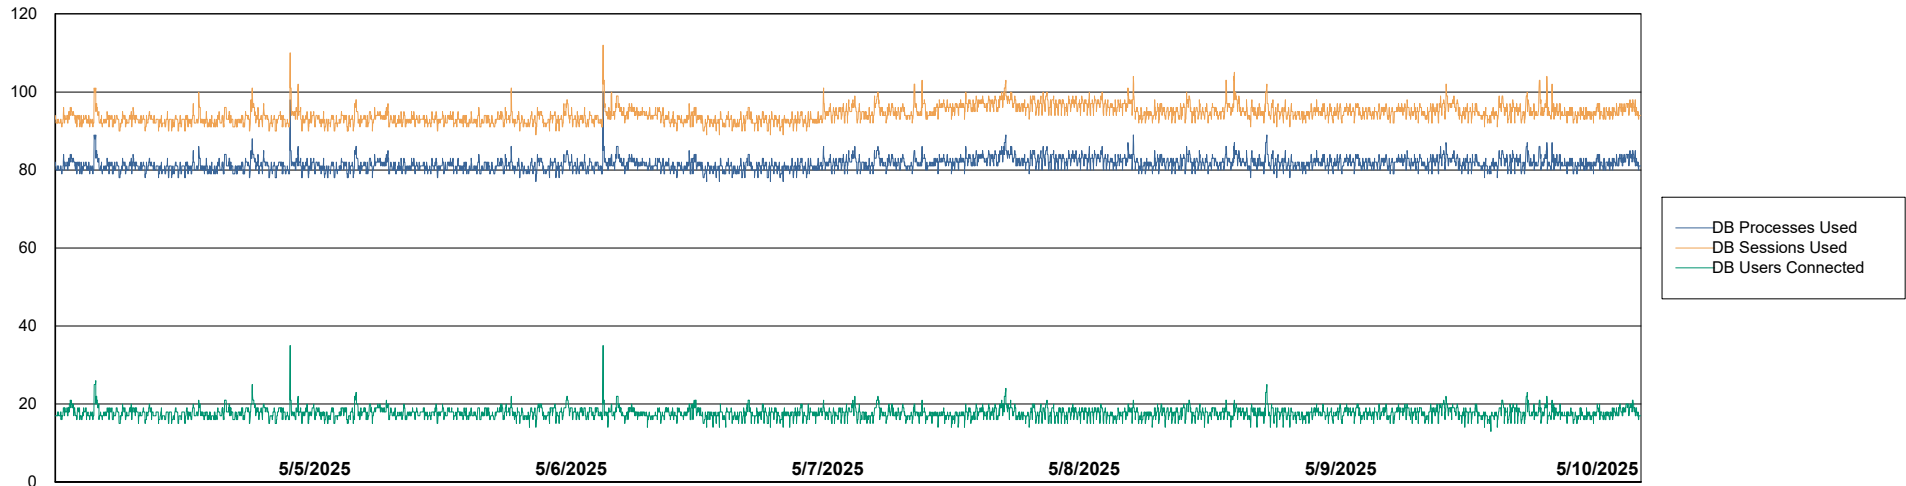

Database Performance VOS_PRD_ABSBI-2025_ABS1