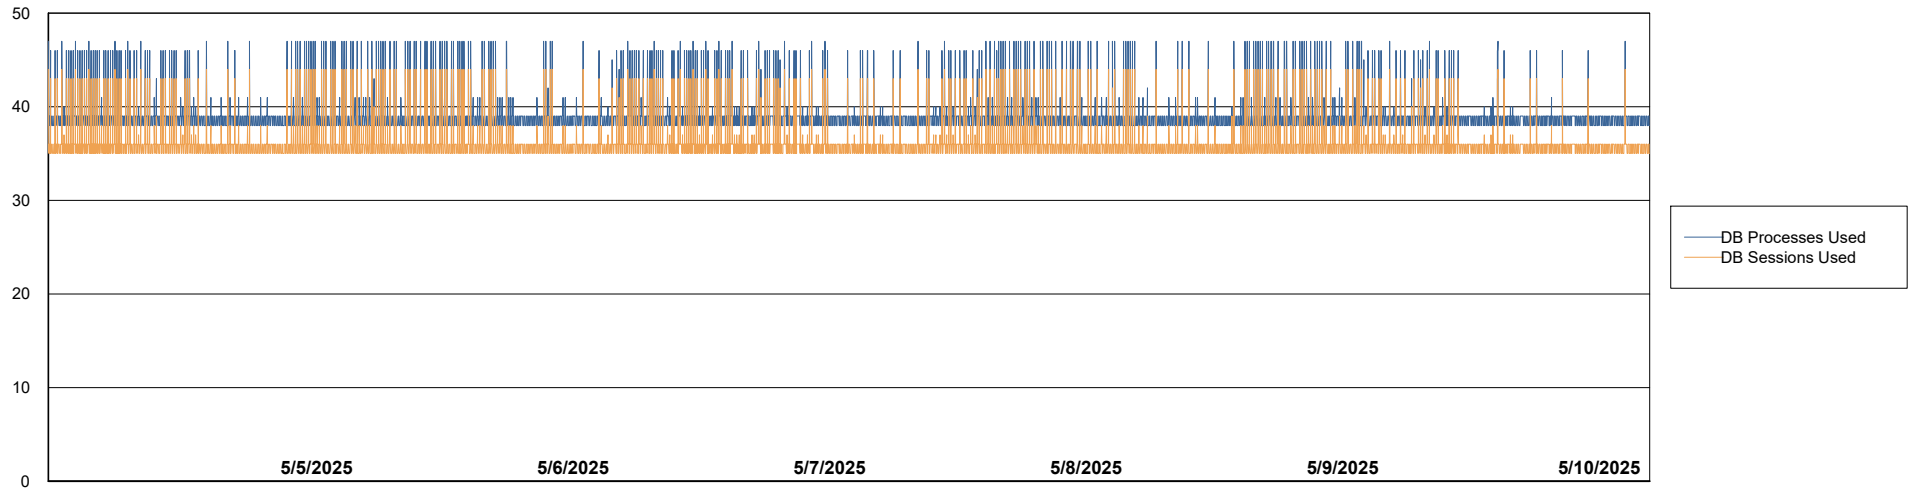

Database Performance VOS_PRD_ABSORA2-2022_HSBABS1

DB Processes Max 1,000