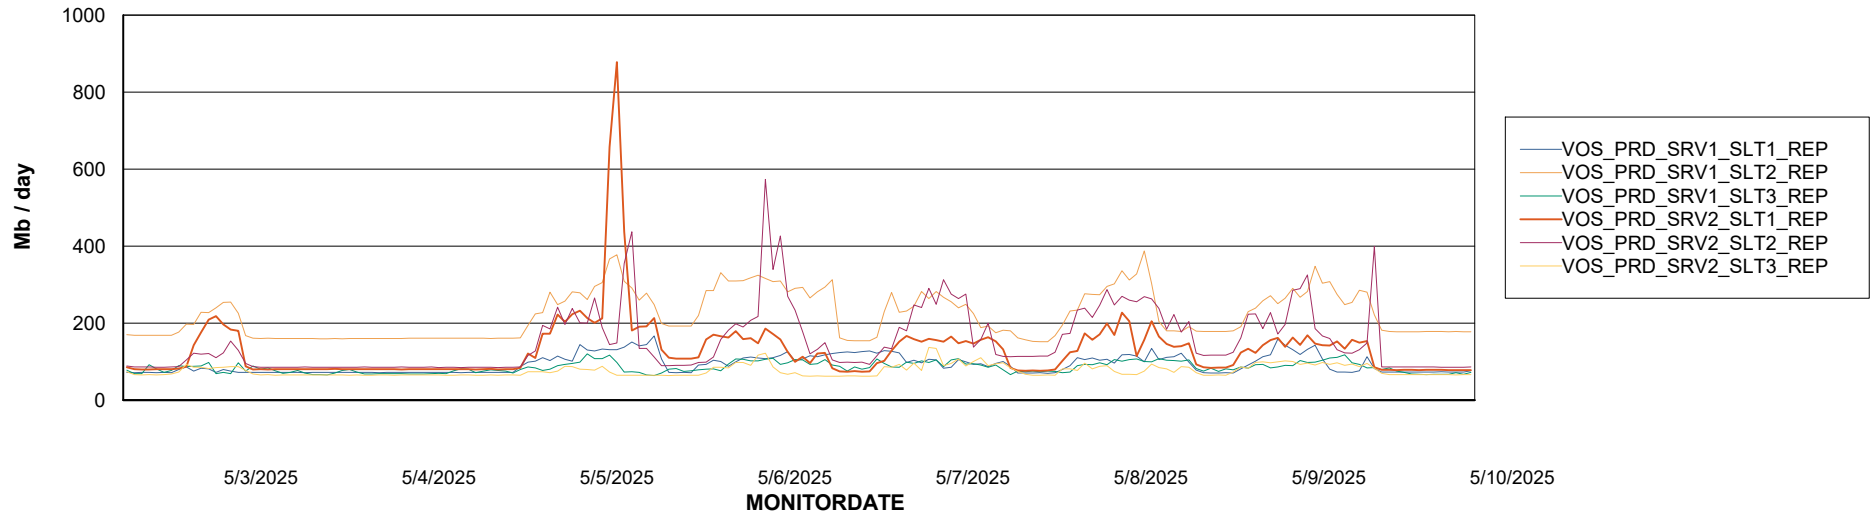

ABSSolute Application ReportServer Services

Avg memory used per ReportServer Service