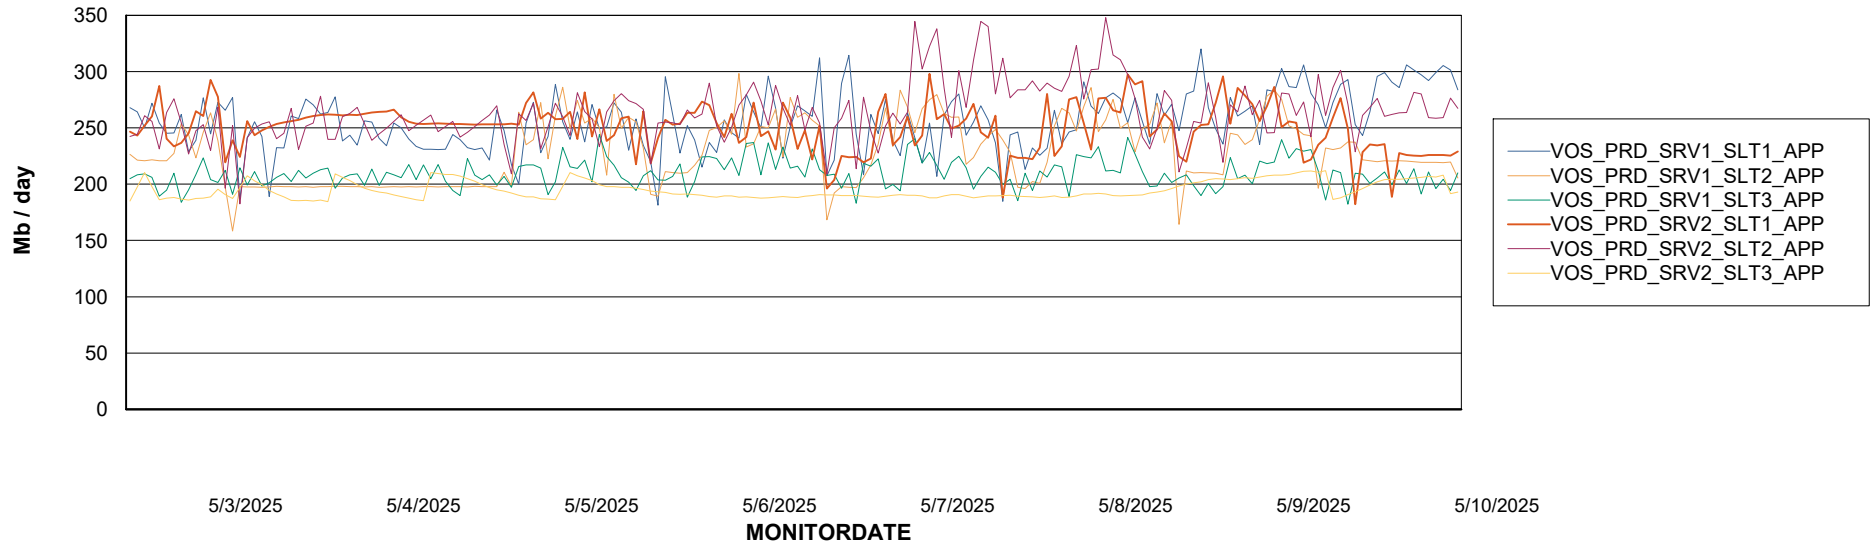

ABSSolute Application Server Services

Avg memory used per ABS Server Service