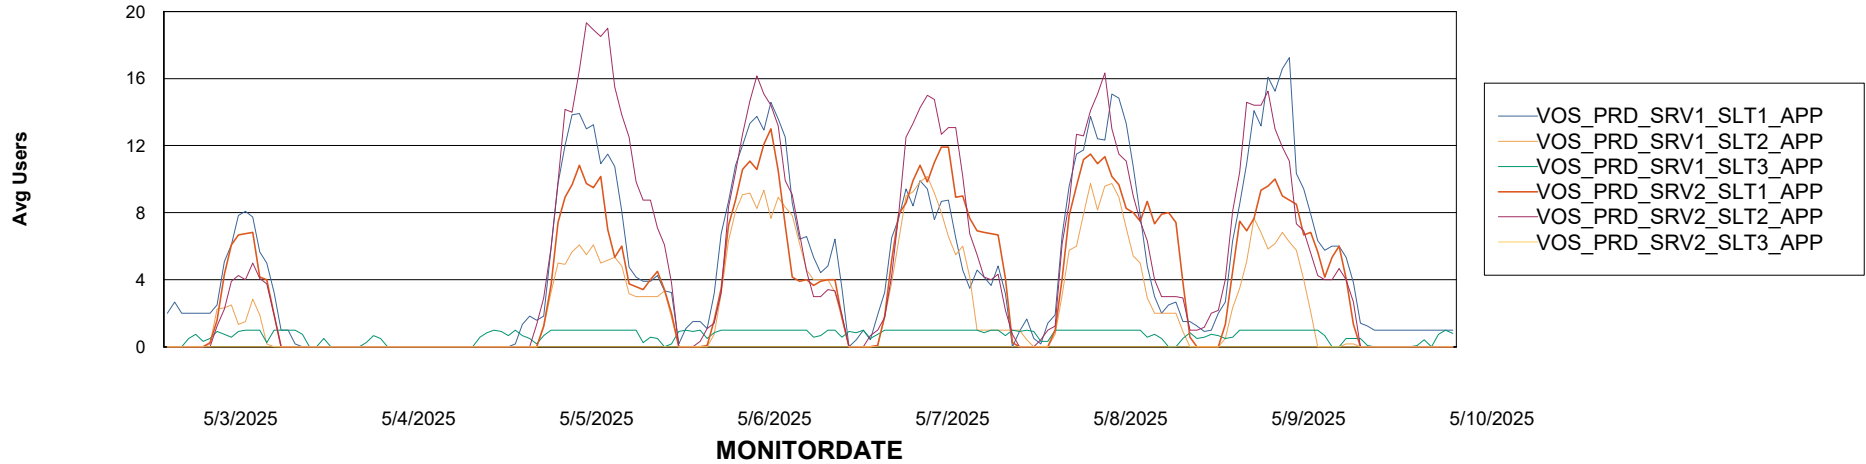

Avg users per day per ABS server