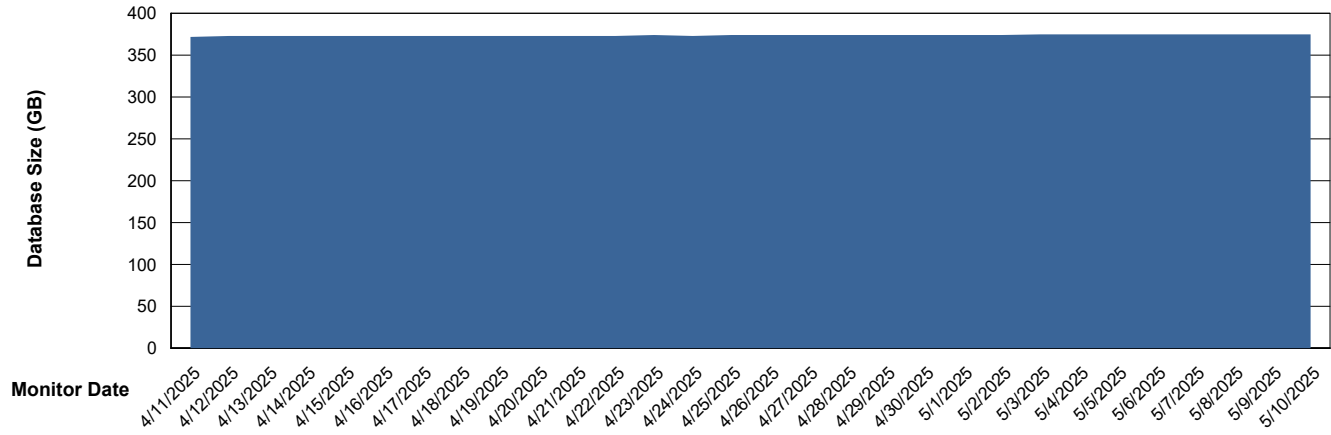

DB Processes Max 1,000

Weekly SLA Customer Report

Customer STK_Production
Database ID 82

Database Performance STK_PRD_ABSDBORACLE02_HSBABS1

DB Processes Max 1,000

Weekly SLA Customer Report

Customer STK_Production
Database ID 82

DATABASE SIZE STK_PRD_ABSDBORACLE01_ABS1

Database growth over last month

DATABASE SIZE STK_PRD_ABSDBORACLE02_ABST

Database growth over last month

Weekly SLA Customer Report

Customer STK_Production
 Database ID 82