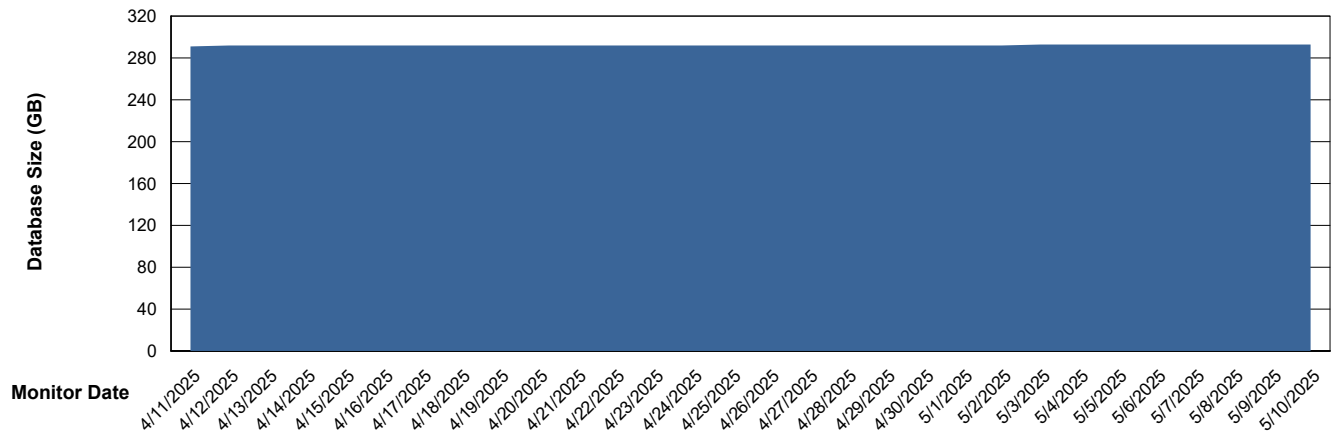

DB Processes Max 1,000

Weekly SLA Customer Report

Customer STK_Production
Database ID 82

Database Performance STK_PRD_ABSDBORACLE02_HSBABS1

DB Processes Max 1,000

Weekly SLA Customer Report

Customer STK_Production
Database ID 82

DATABASE SIZE STK_PRD_ABSDBORACLE01_ABS1

Database growth over last month

DATABASE SIZE STK_PRD_ABSDBORACLE02_ABST

Database growth over last month

Weekly SLA Customer Report

Customer STK_Production
 Database ID 82