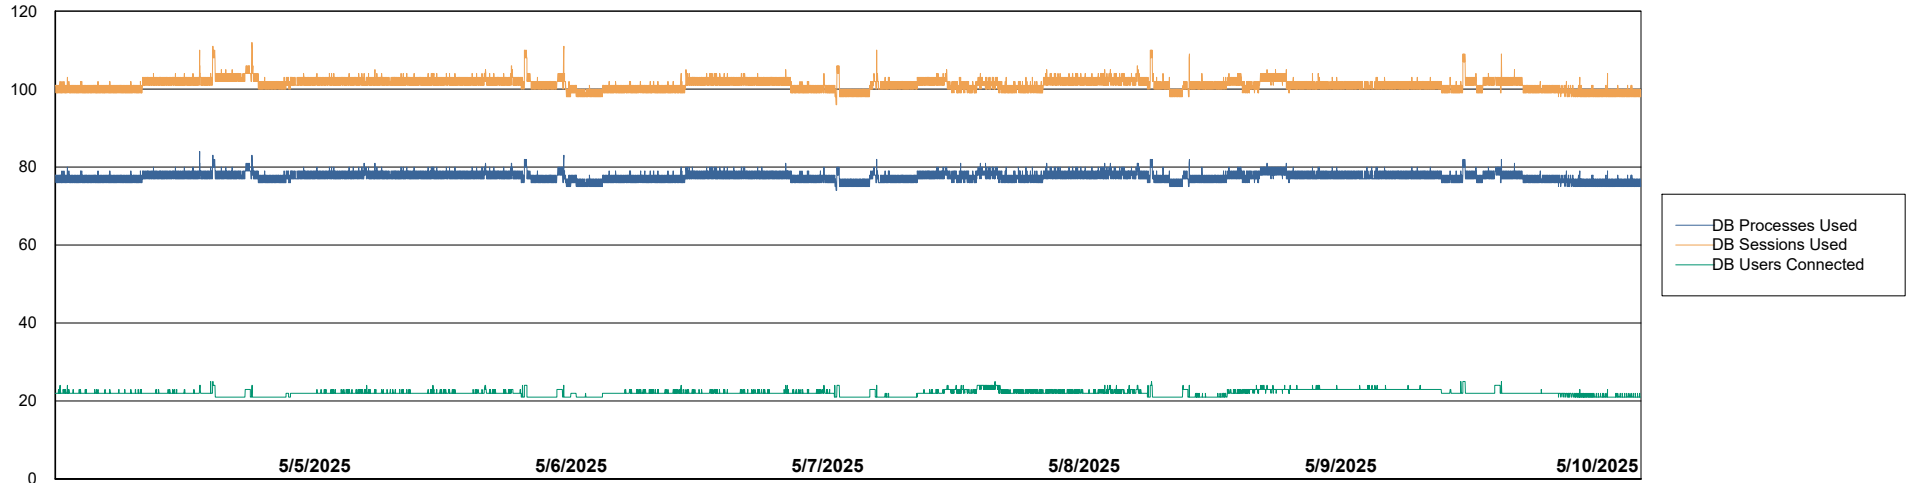

Weekly SLA Customer Report

Customer RSS Production
Database ID 52

Database Performance RSS_PRD_SV1364_PRD_ABS1

Weekly SLA Customer Report

Customer RSS Production
Database ID 52

Database Performance RSS_PRD_SV1365_PRD_HSBABS1