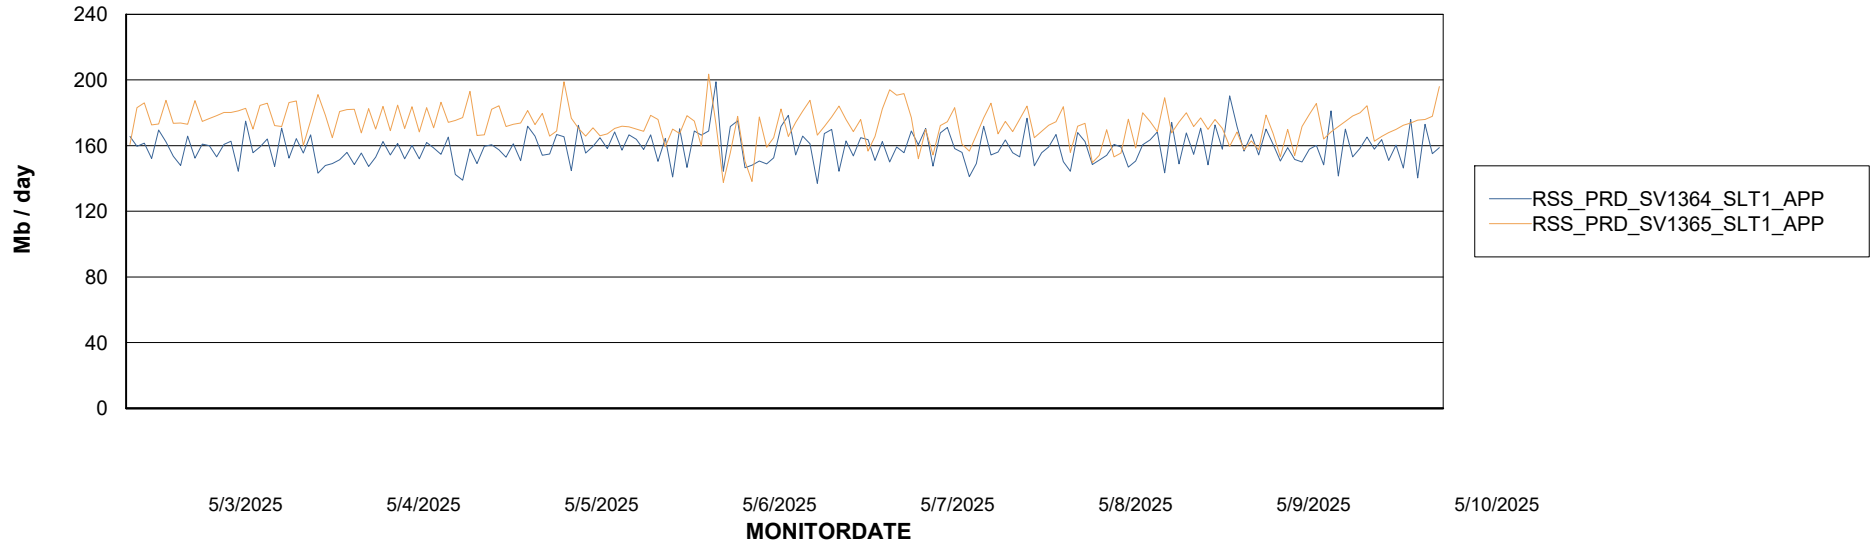

ABSSolute Application Server Services

Avg memory used per ABS Server Service