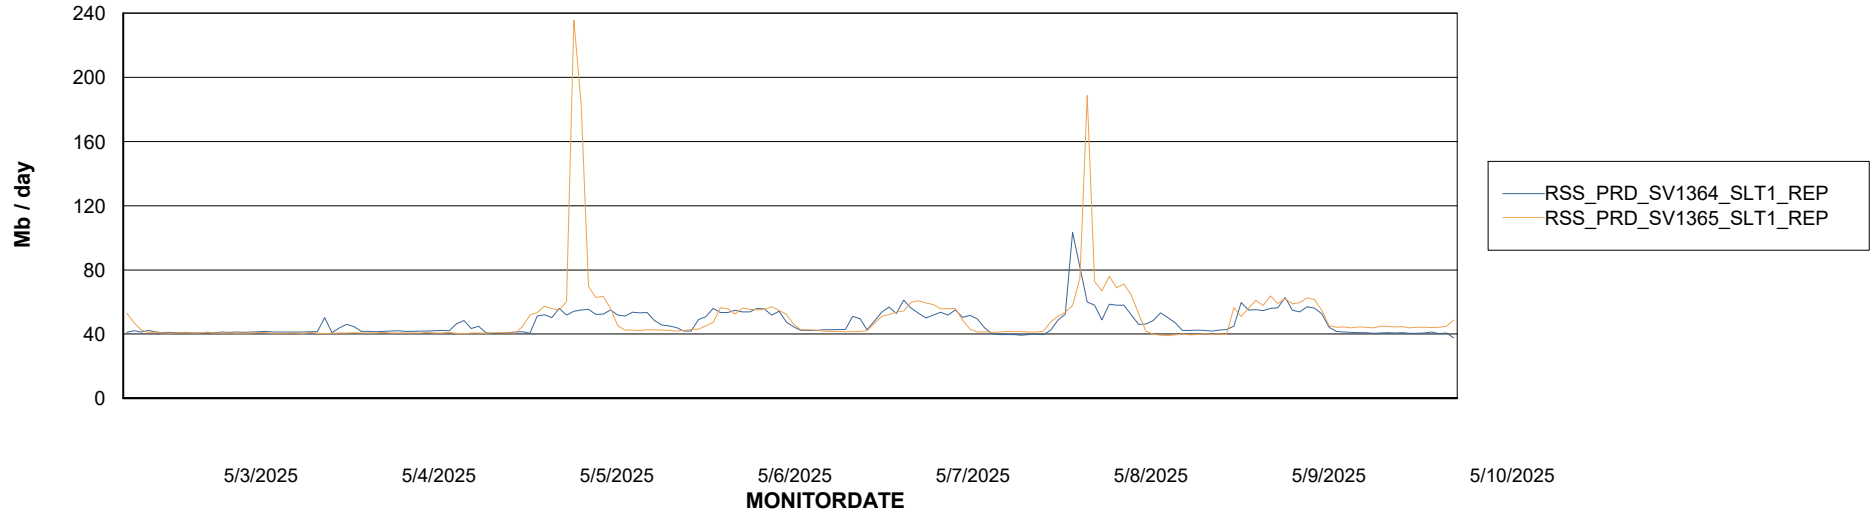

Avg memory used per ABS Server Service

Avg users per day per ABS server

Weekly SLA Customer Report

Customer RSS Production
Database ID 52

ABSSolute Application ReportServer Services

Avg memory used per ReportServer Service