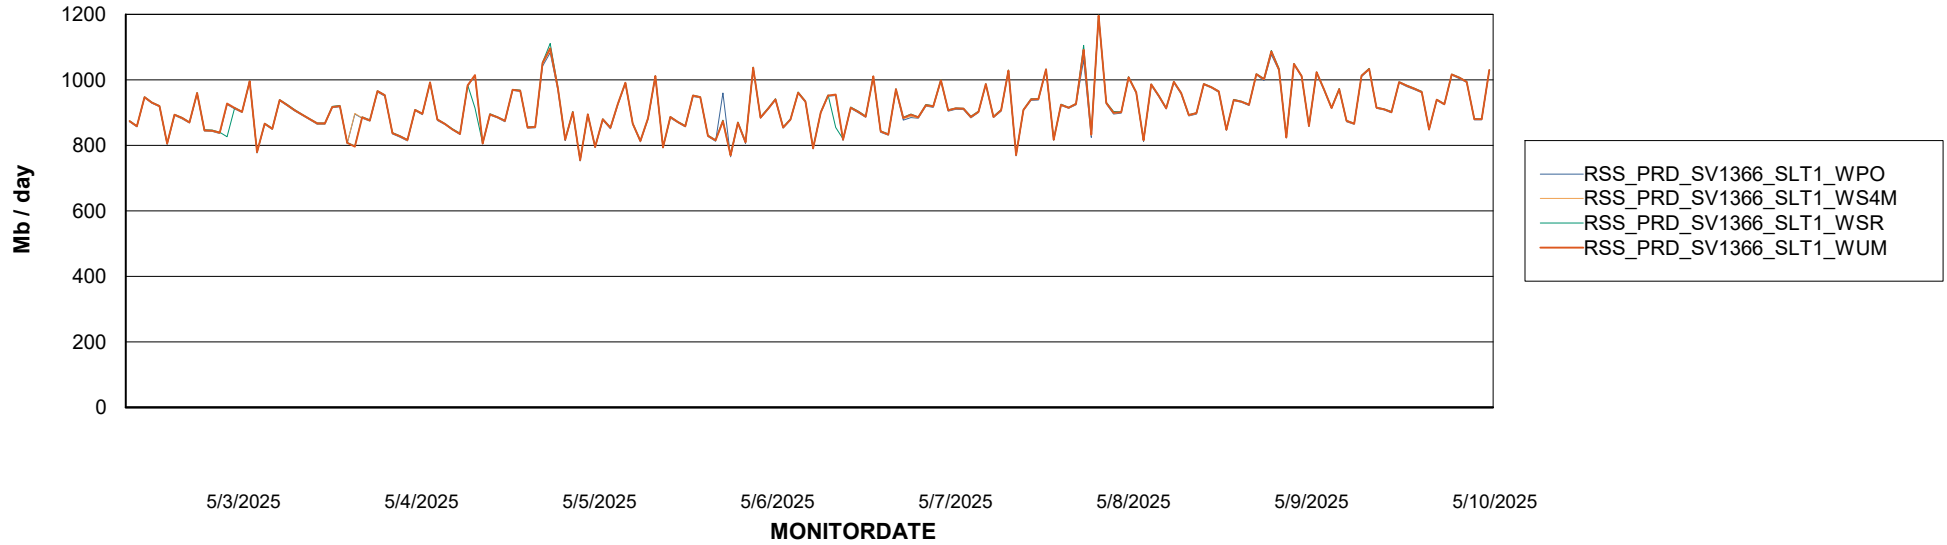

ABSSolute Web Component Services

Avg memory used per ABS Web component