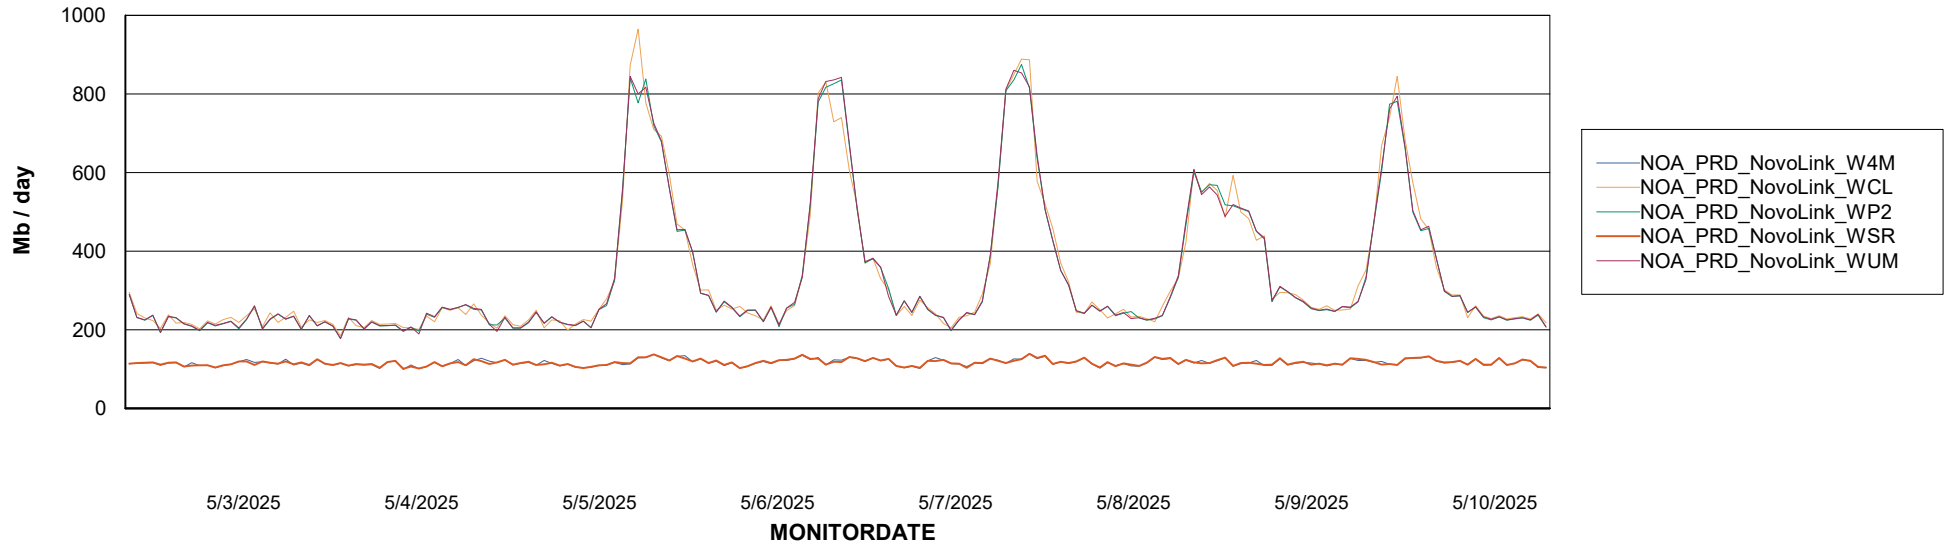

ABSSolute Web Component Services

Avg memory used per ABS Web component