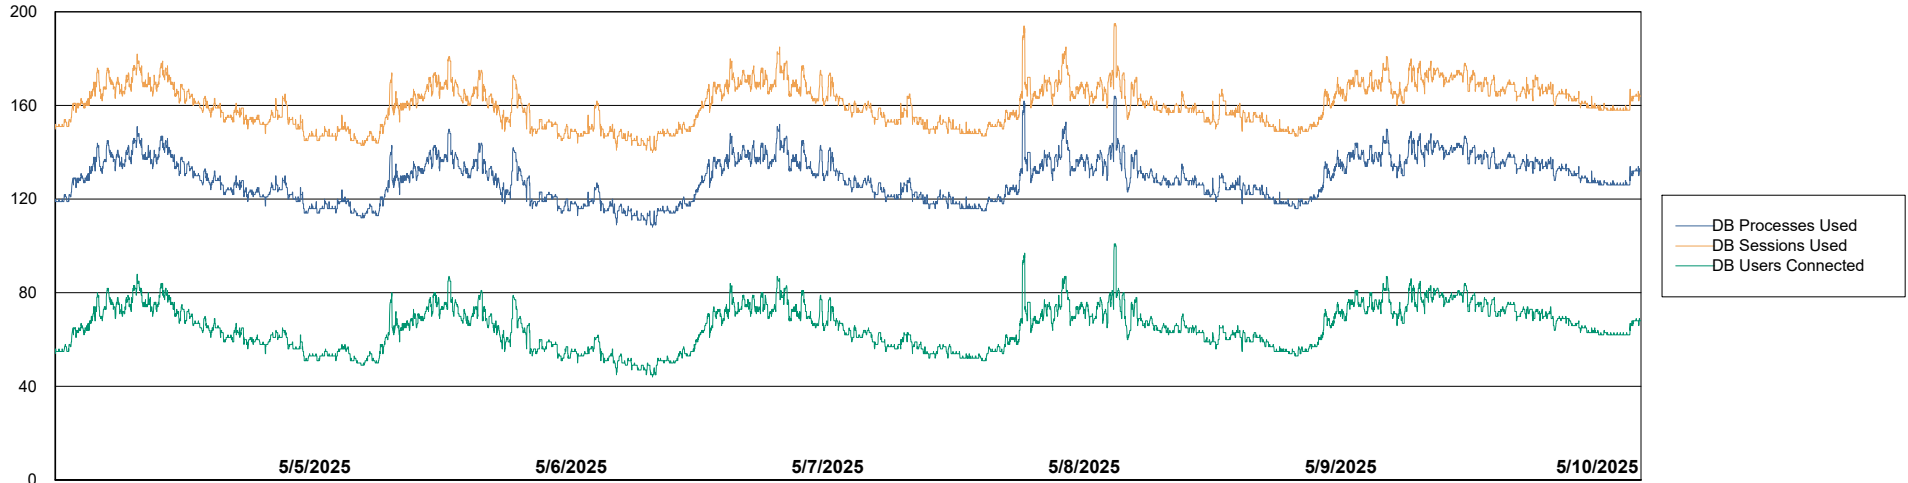

Weekly SLA Customer Report

Customer NOA_Production (24/7)
Database ID 116

Database Performance NOA_PRD_NHSBI_ABS1

Weekly SLA Customer Report

Customer NOA_Production (24/7)
Database ID 116

Database Performance NOA_PRD_NovoABS01_ABS1