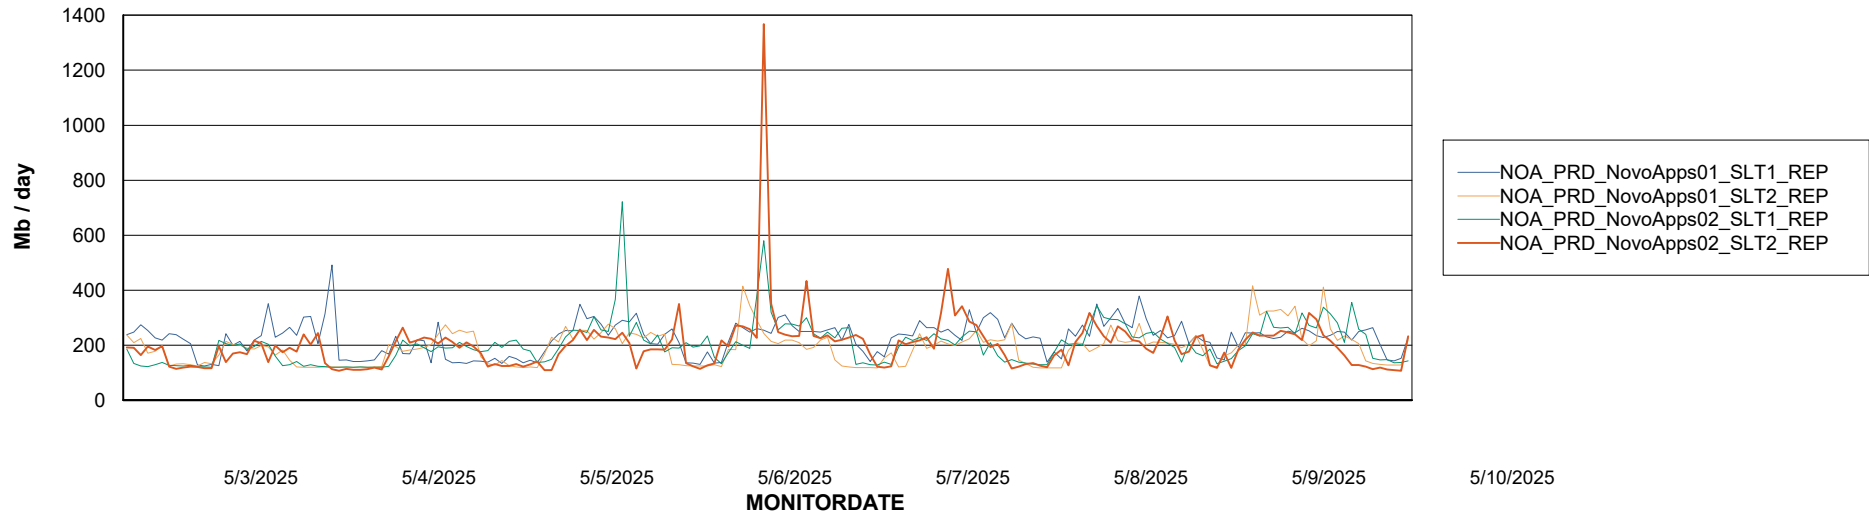

Avg memory used per ABS Server Service

Avg users per day per ABS server

Weekly SLA Customer Report

Customer NOA_Production (24/7)
Database ID 116

ABSSolute Application ReportServer Services

Avg memory used per ReportServer Service