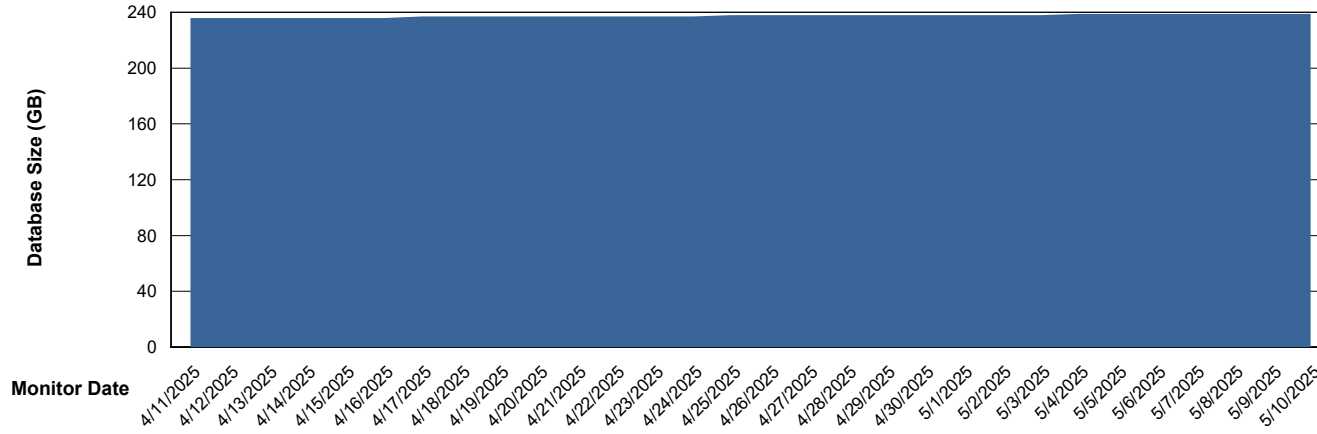

Weekly SLA Customer Report

Customer NOA_Production (24/7)
Database ID 116

Database Performance NOA_PRD_NovoABS03_HSBABS1

DB Processes Max 300

Weekly SLA Customer Report

Customer NOA_Production (24/7)
Database ID 116

DATABASE SIZE NOA_PRD_NHSBI_ABS1

Database growth over last month

DATABASE SIZE NOA_PRD_NovoABS01_ABS1

Database growth over last month

Weekly SLA Customer Report

Customer NOA_Production (24/7)
Database ID 116