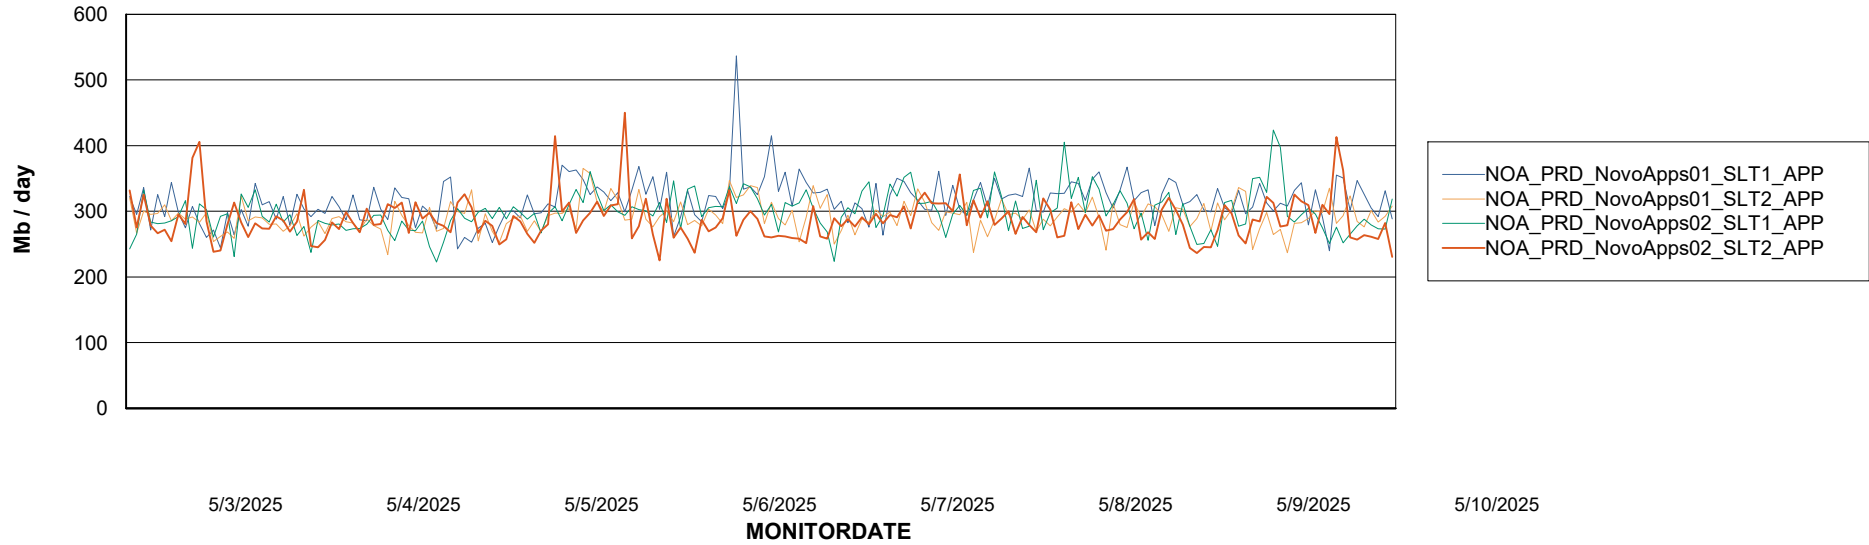

ABSSolute Application Server Services

Avg memory used per ABS Server Service