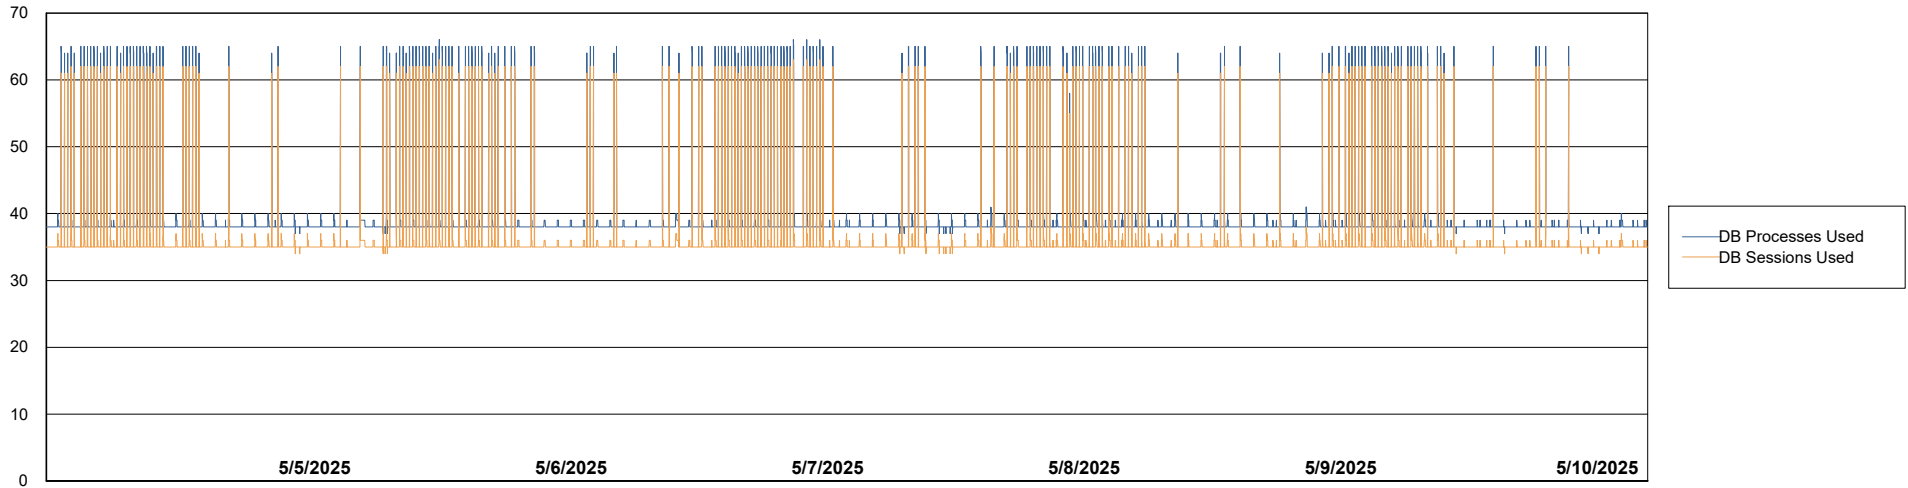

Database Performance NOA_PRD_NovoABS03_HSBABS1

DB Processes Max 300