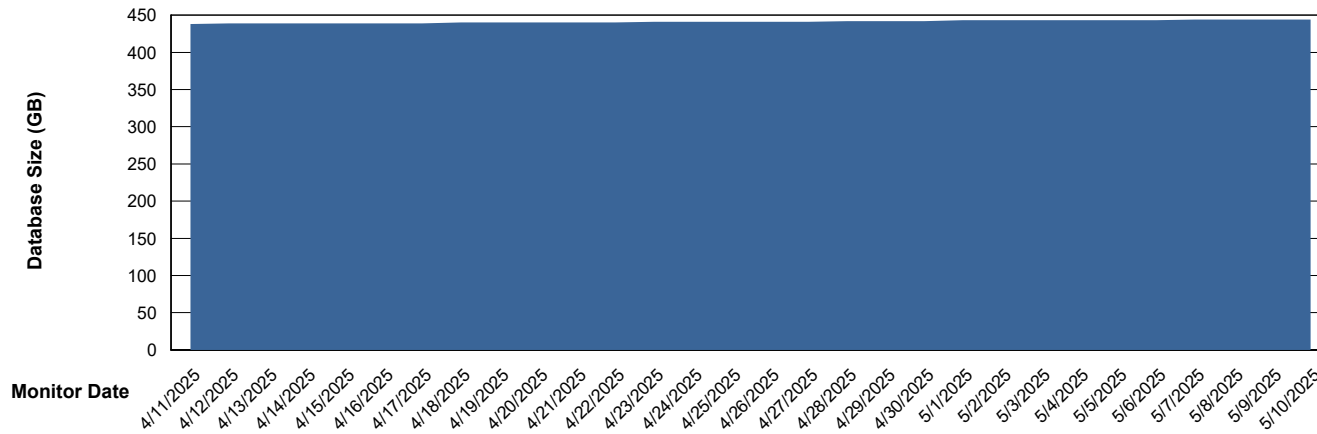

Weekly SLA Customer Report

Customer NOA_Production (24/7)
Database ID 116

Database Performance NOA_PRD_NovoABS03_HSBABS1

DB Processes Max 300

Weekly SLA Customer Report

Customer NOA_Production (24/7)
Database ID 116

DATABASE SIZE NOA_PRD_NHSBI_ABS1

Database growth over last month

DATABASE SIZE NOA_PRD_NovoABS01_ABS1

Database growth over last month

Weekly SLA Customer Report

Customer NOA_Production (24/7)
Database ID 116