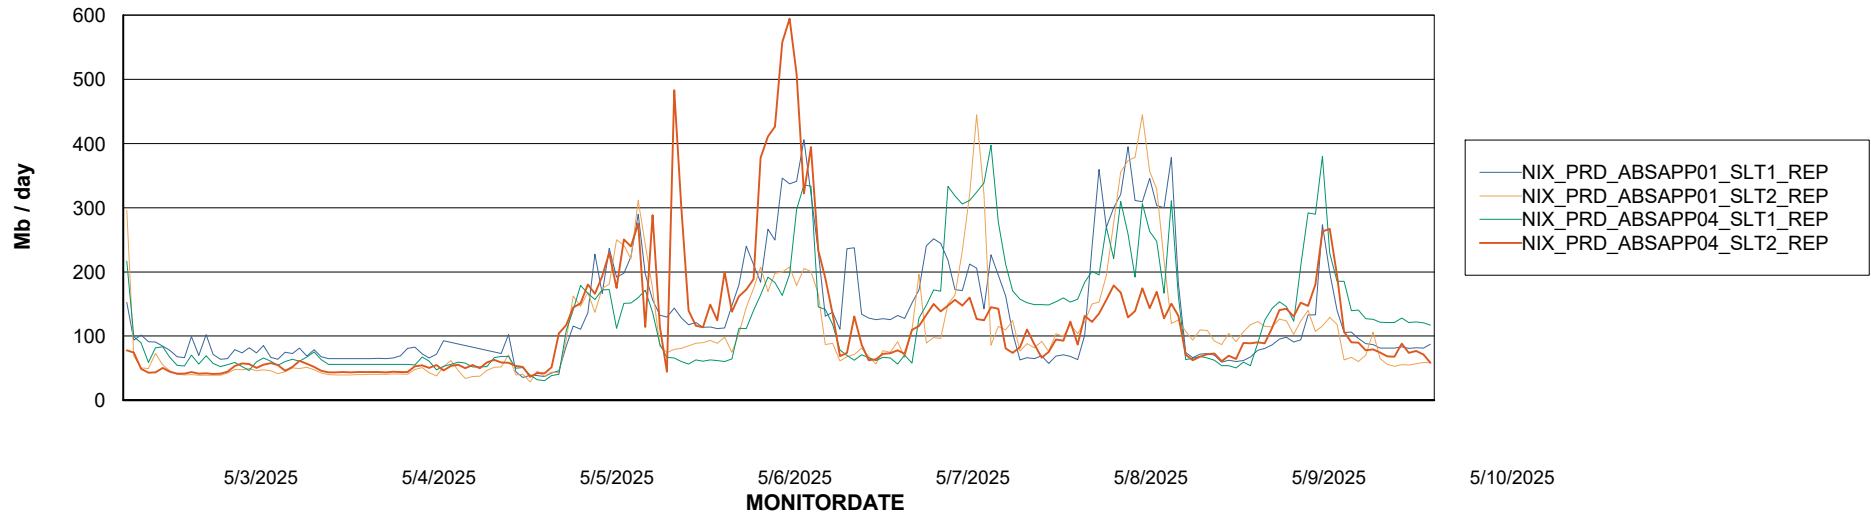

Avg memory used per ABS Server Service

Avg users per day per ABS server

Weekly SLA Customer Report

Customer NIX_Production
Database ID 51

ABSSolute Application ReportServer Services

Avg memory used per ReportServer Service