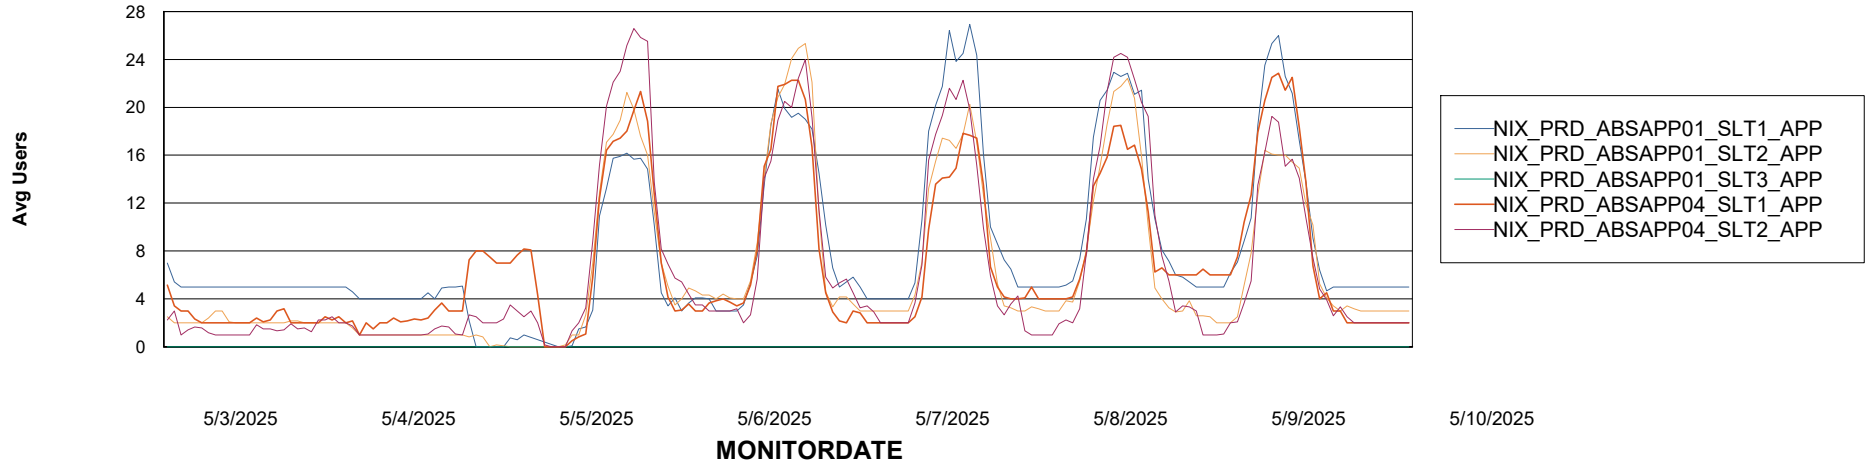

Avg users per day per ABS server