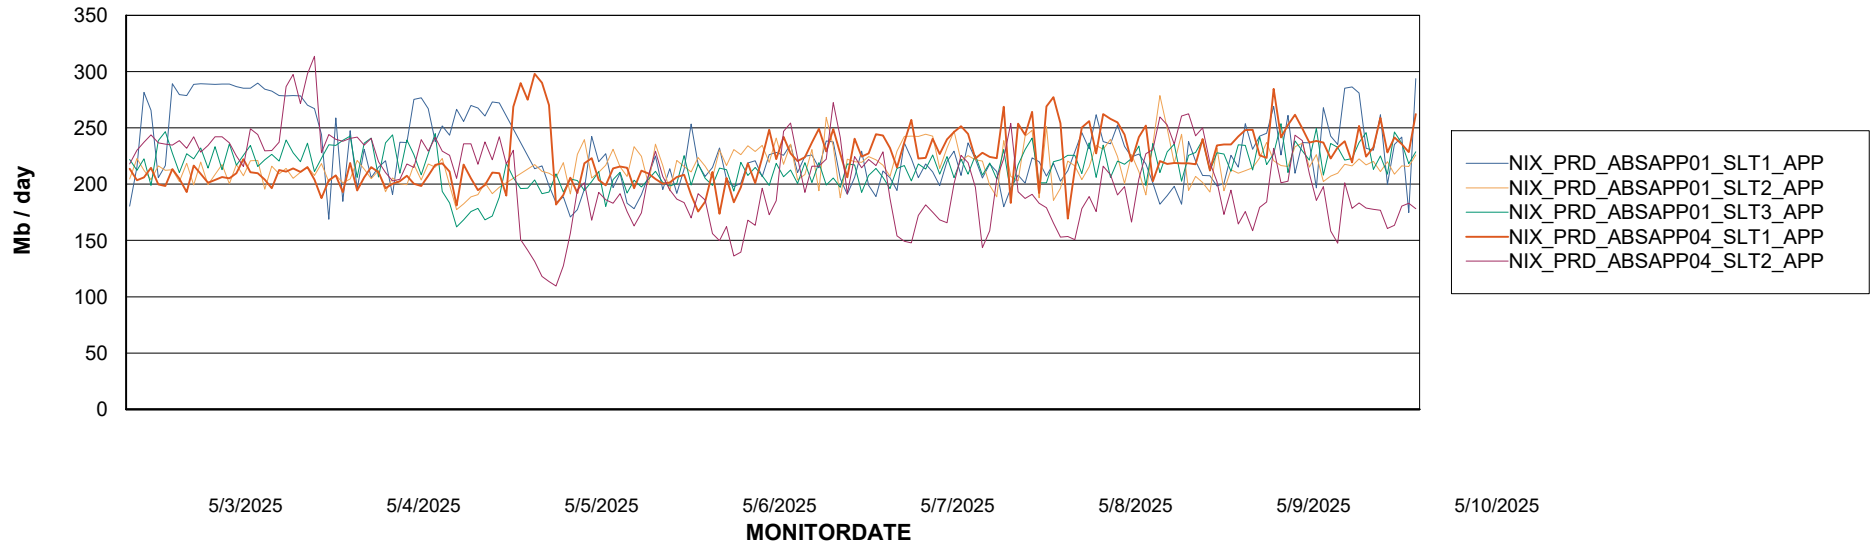

ABSSolute Application Server Services

Avg memory used per ABS Server Service