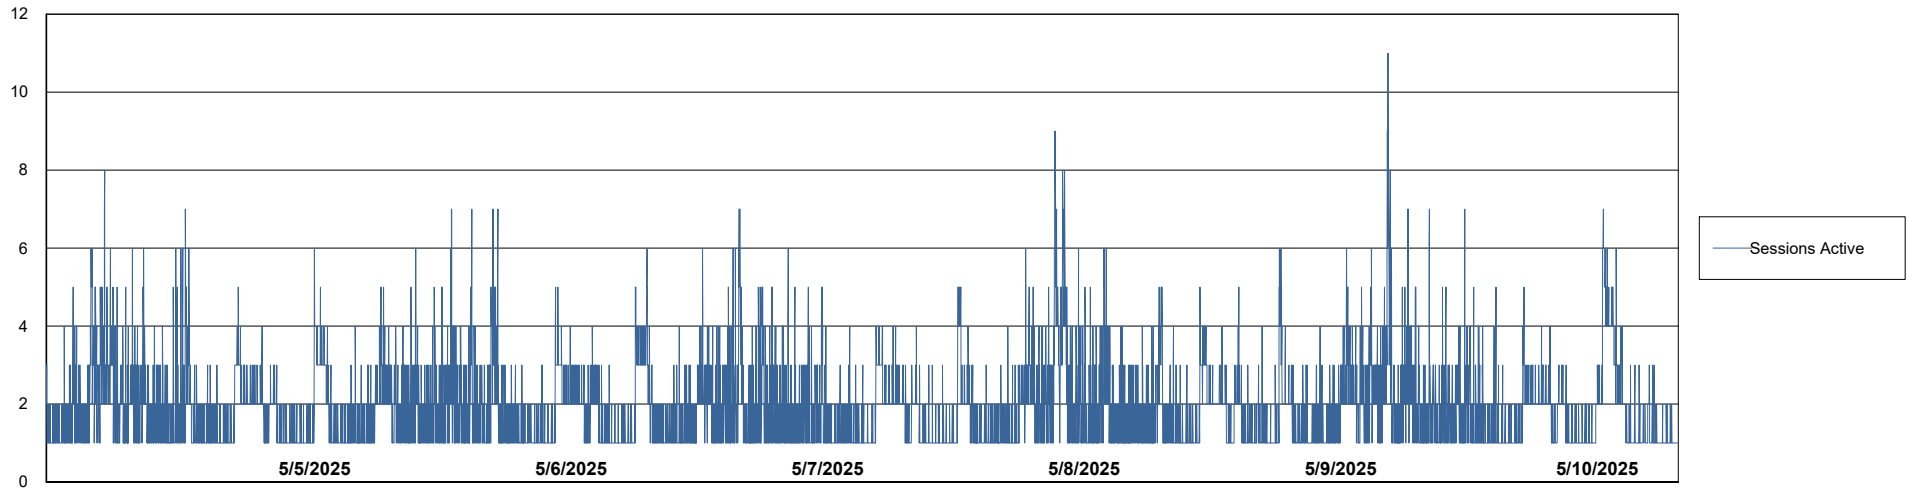

Weekly SLA Customer Report

Customer NIX_Production
Database ID 51

Database Performance NIX_PRD_ABSBI_ABS1

Weekly SLA Customer Report

Customer NIX_Production
Database ID 51

Database Performance NIX_PRD_ABSD01_ABS1