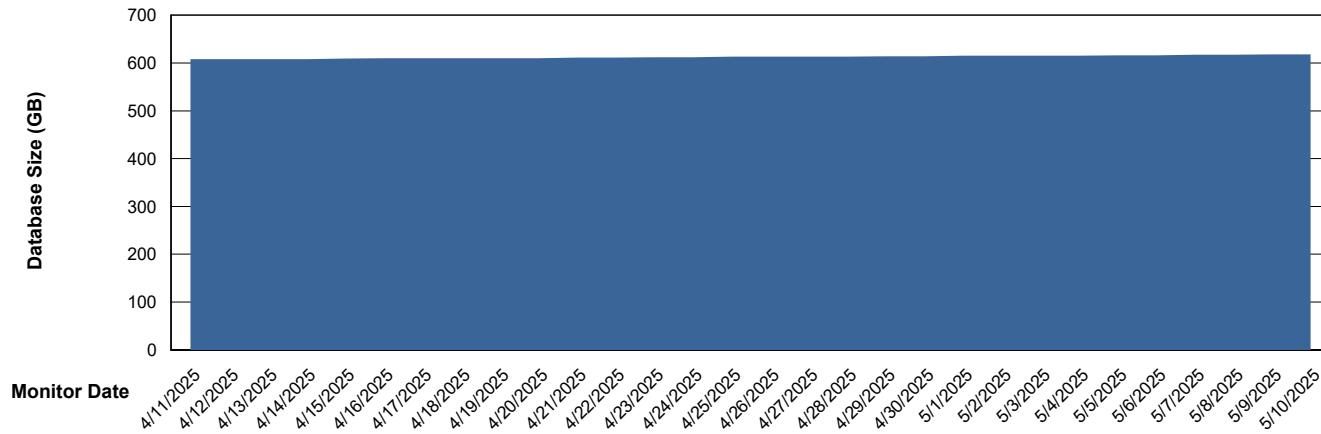

DATABASE SIZE NIX_PRD_ABSDB01_ABS1

Database growth over last month