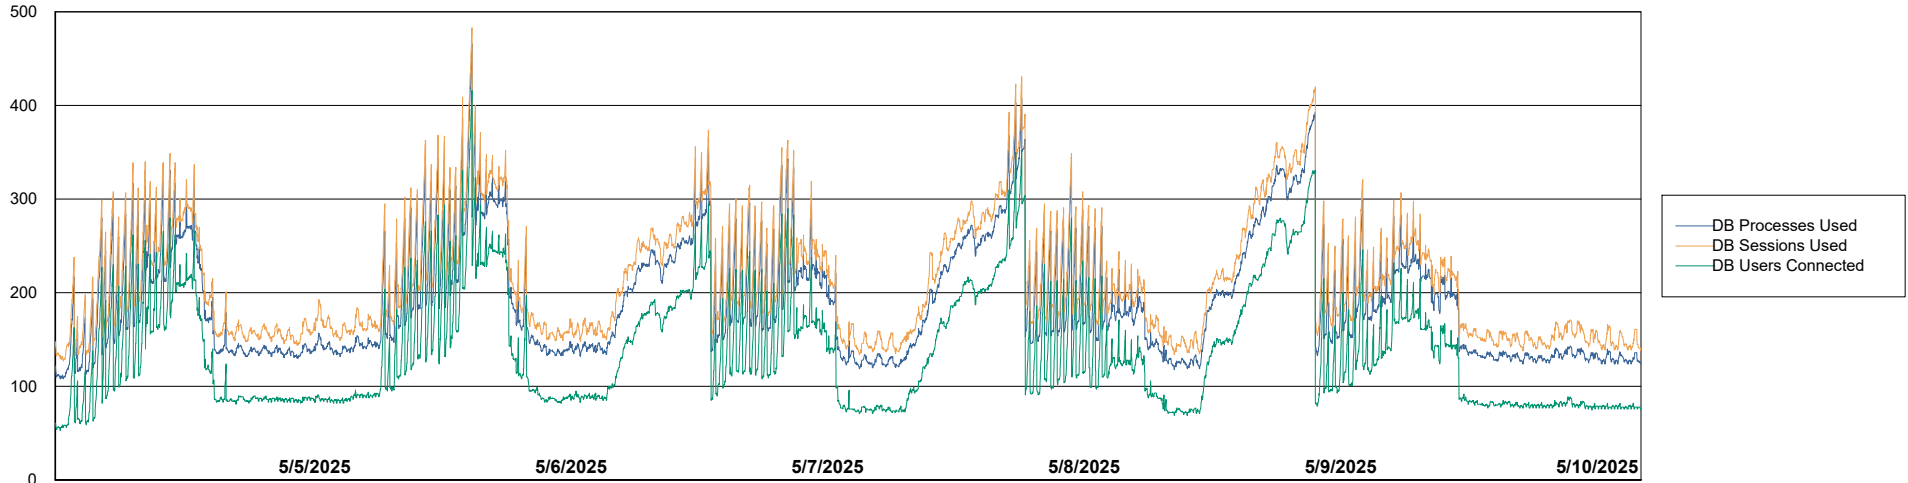

Weekly SLA Customer Report

Customer NIX_Production
Database ID 51

Database Performance NIX_PRD_ABSBI_ABS1

Weekly SLA Customer Report

Customer NIX_Production
Database ID 51

Database Performance NIX_PRD_ABSD01_ABS1