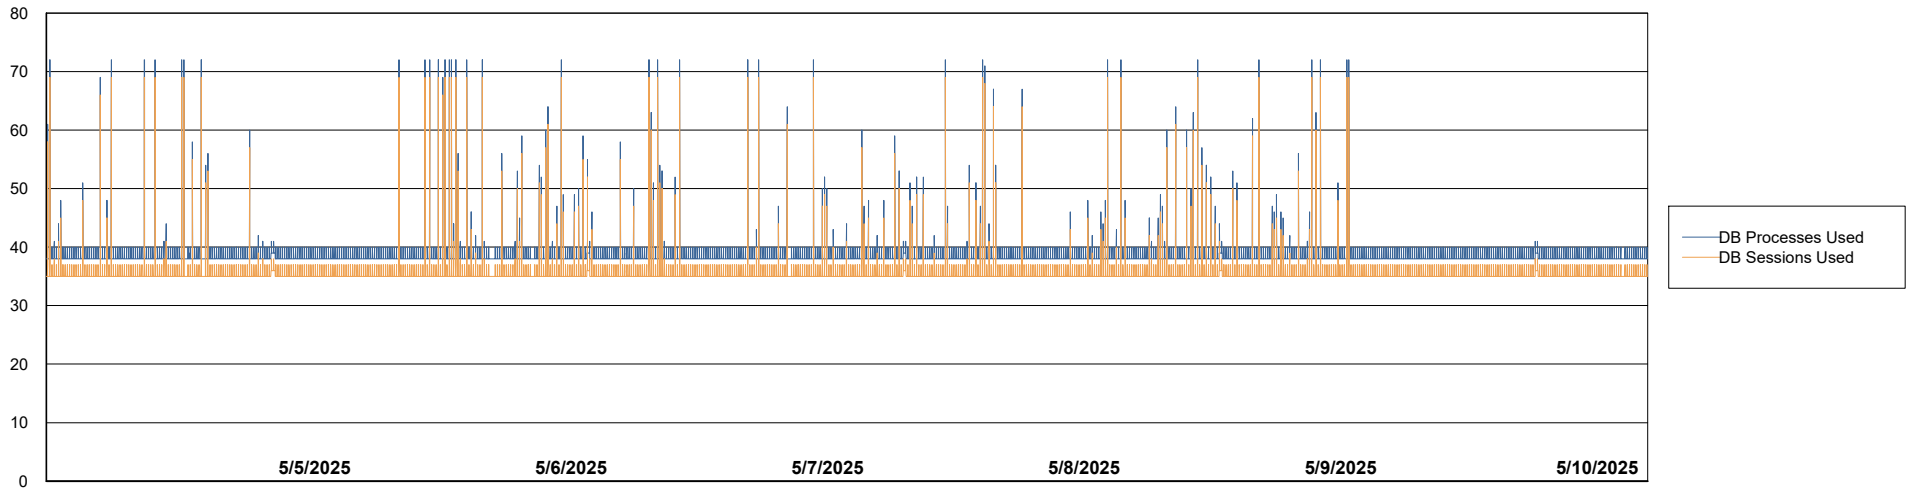

Database Performance NIX_PRD_ABSD02_HSBABS1

DB Processes Max 300