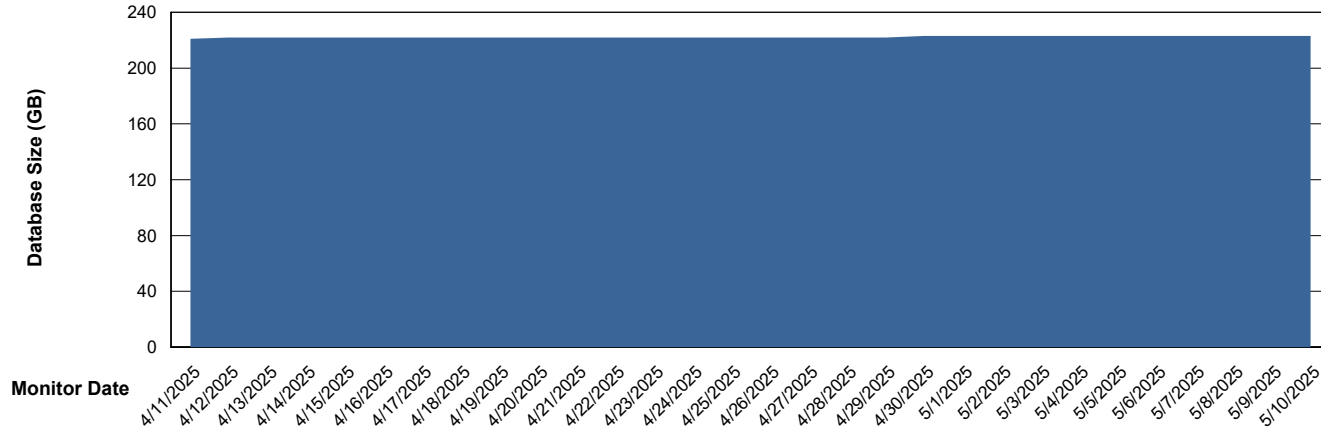

DATABASE SIZE NIX_PRD_ABSBI_ABS1

Database growth over last month