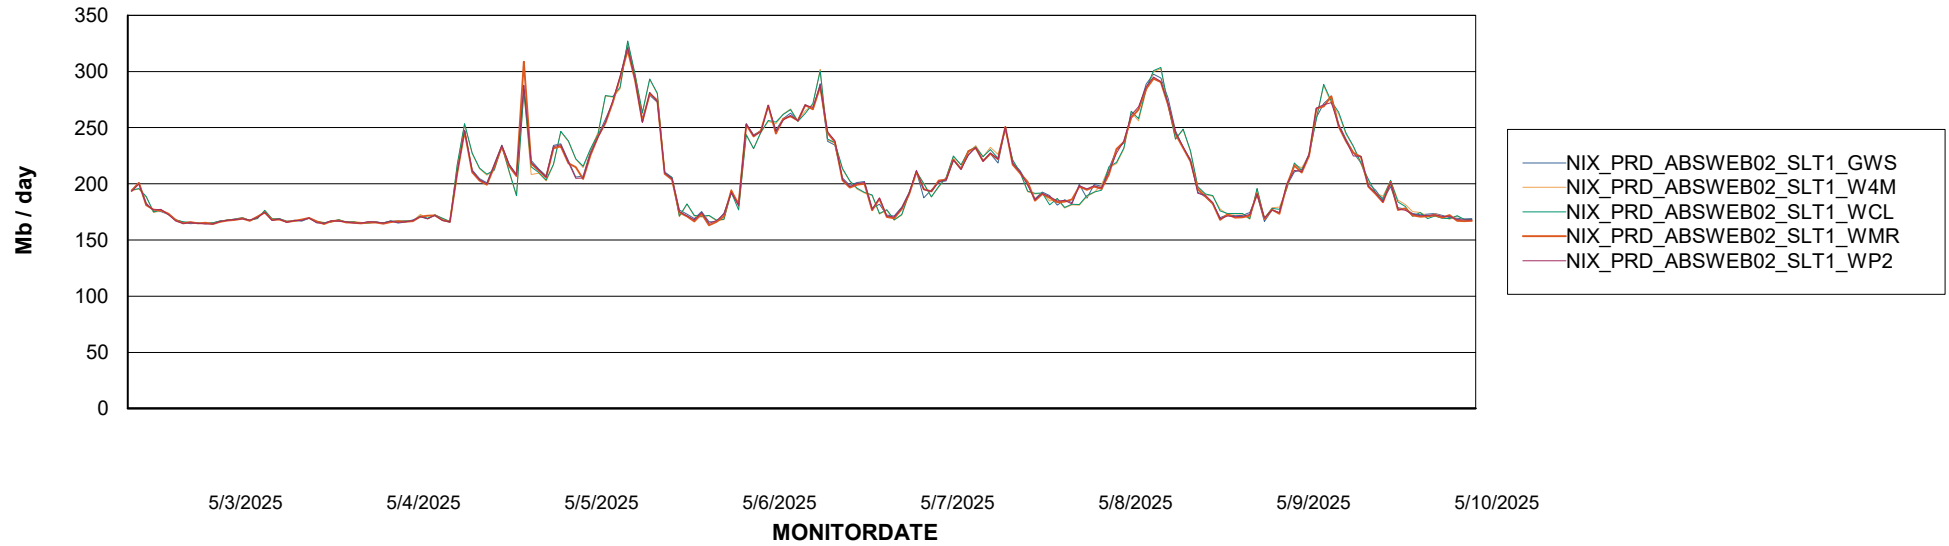

ABSSolute Web Component Services

Avg memory used per ABS Web component