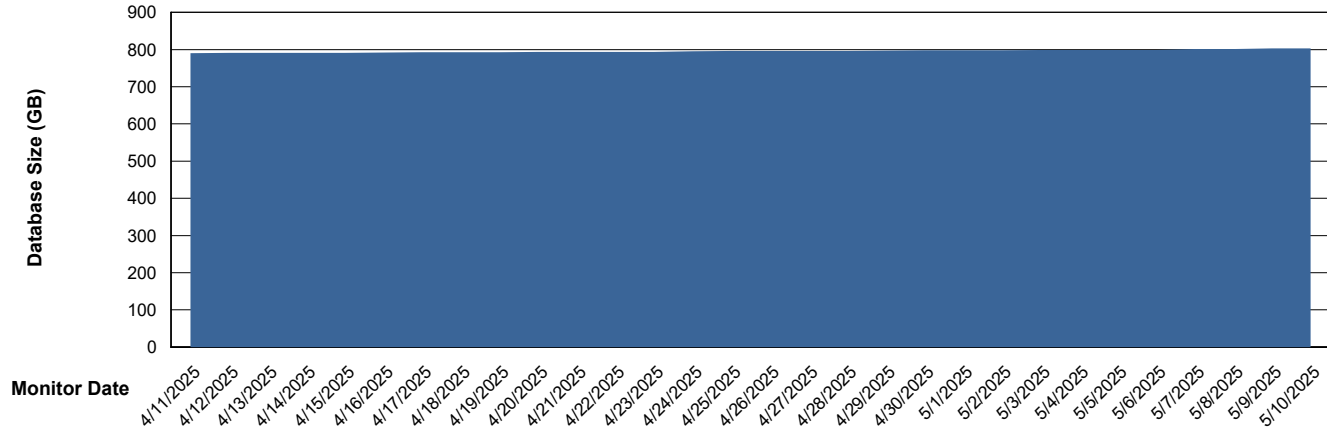

DATABASE SIZE LTS_PRD_CLSABSBI01_ABS1

Database growth over last month