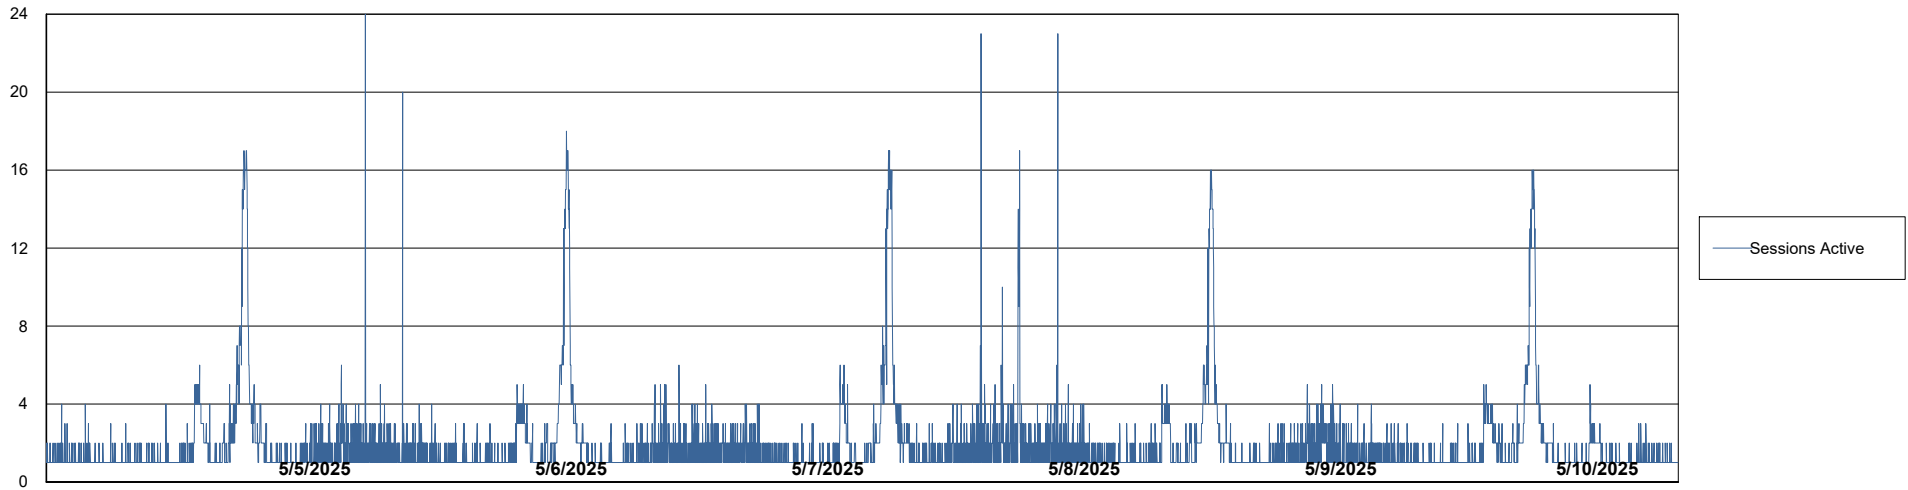

Weekly SLA Customer Report

Customer LTS(CleanLease)_Production
Database ID 126

Database Performance LTS_PRD_CLSABSBI01_ABS1

Weekly SLA Customer Report

Customer LTS(CleanLease)_Production
Database ID 126

Database Performance LTS_PRD_CLSABSDB01_ABS1