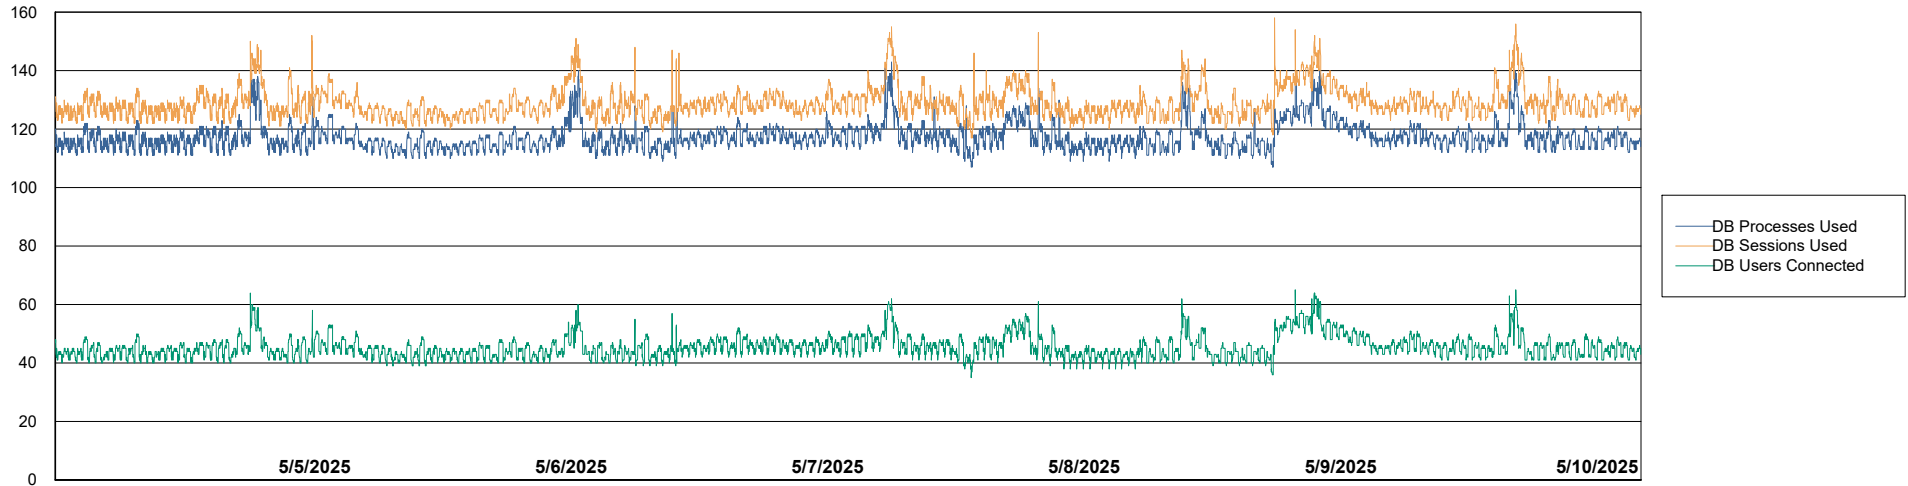

Database Performance LTS_PRD_CLSABSBI01_ABS1