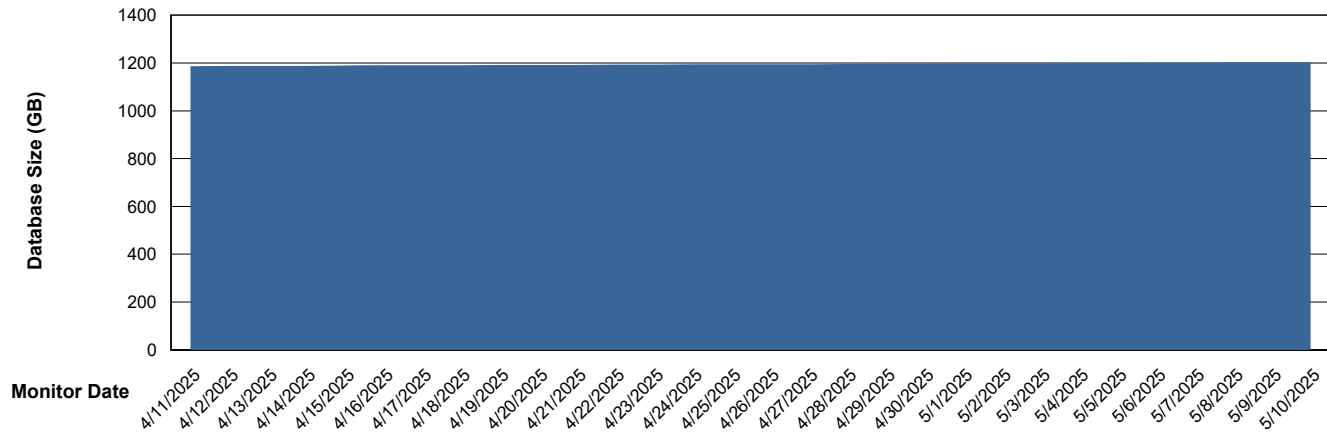

Customer LTS(CleanLease)_Production
Database ID 126

DATABASE SIZE LTS_PRD_CLSABSBI01_ABS1

Database growth over last month

DATABASE SIZE LTS_PRD_CLSABSDB01_ABS1

Database growth over last month

Weekly SLA Customer Report