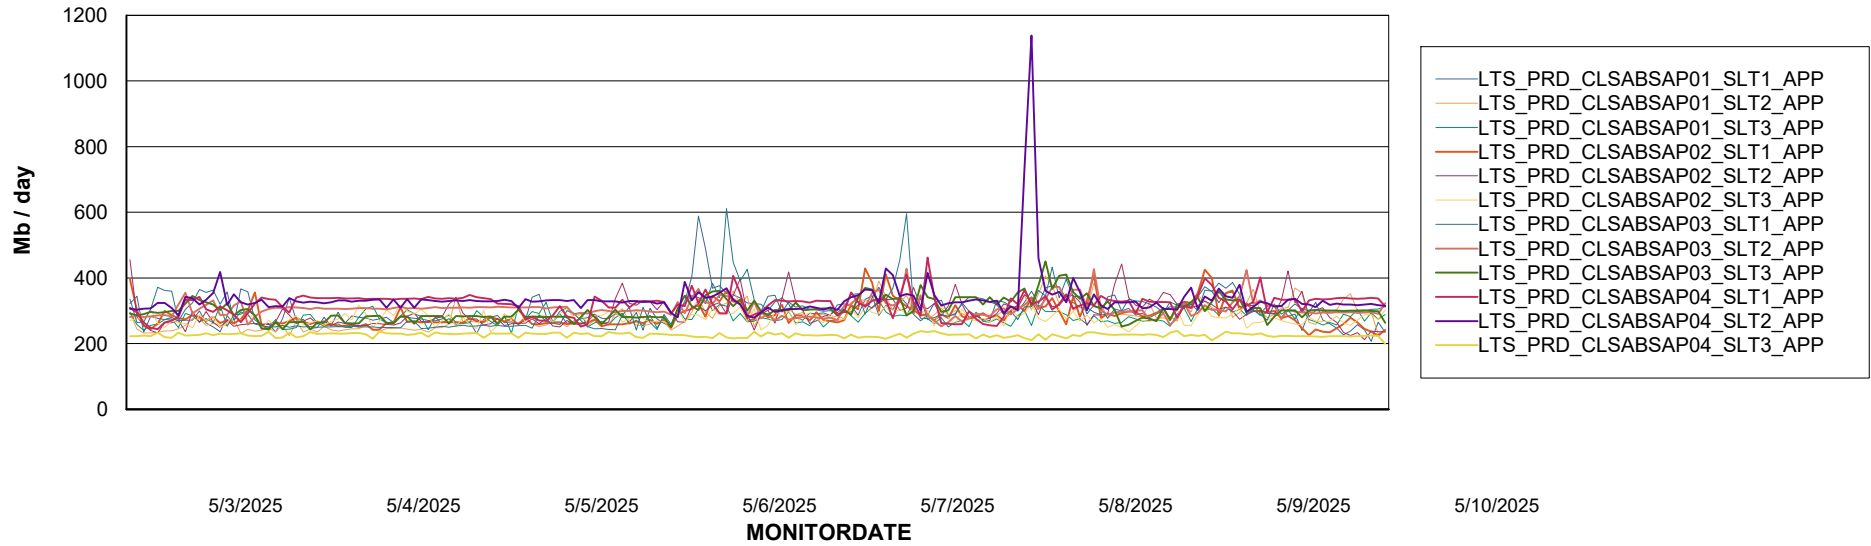

ABSSolute Application Server Services

Avg memory used per ABS Server Service