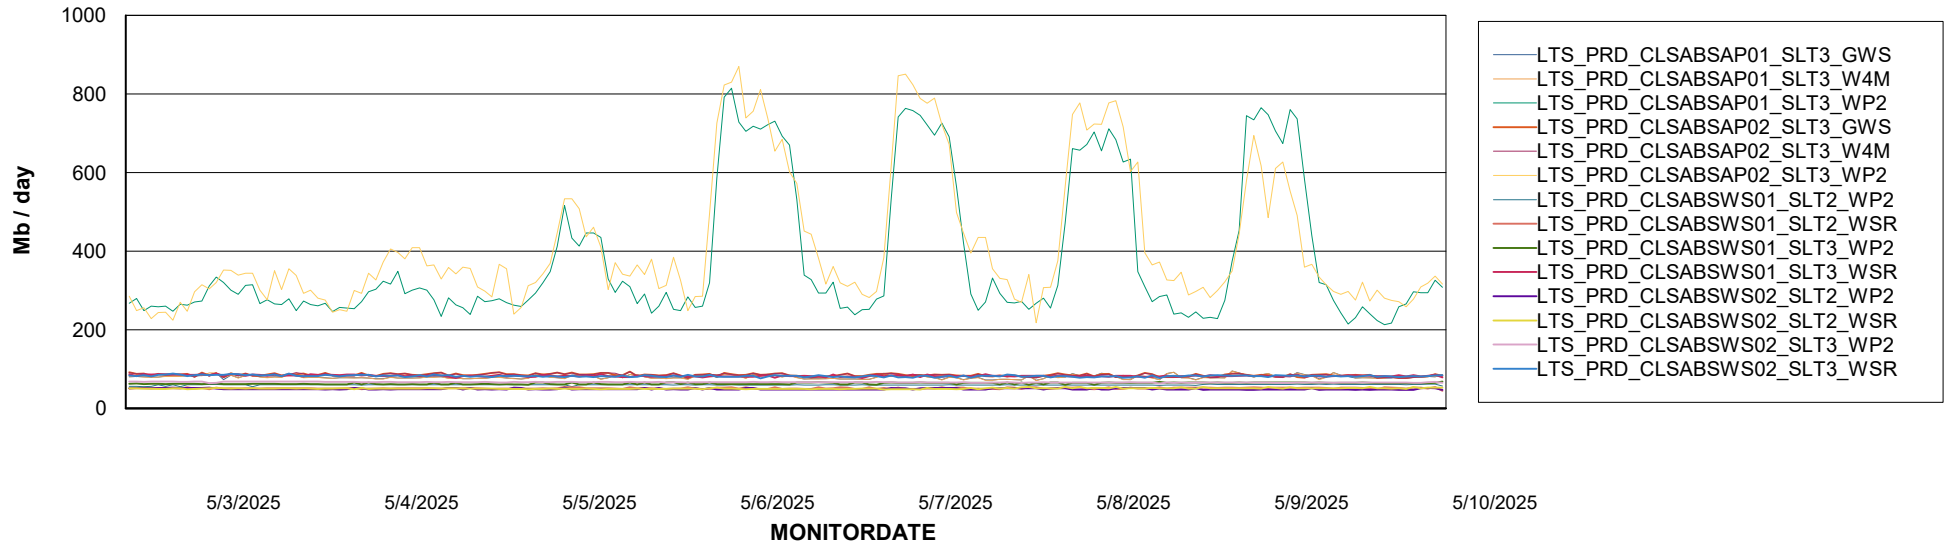

ABSolute Web Component Services

Avg memory used per ABS Web component