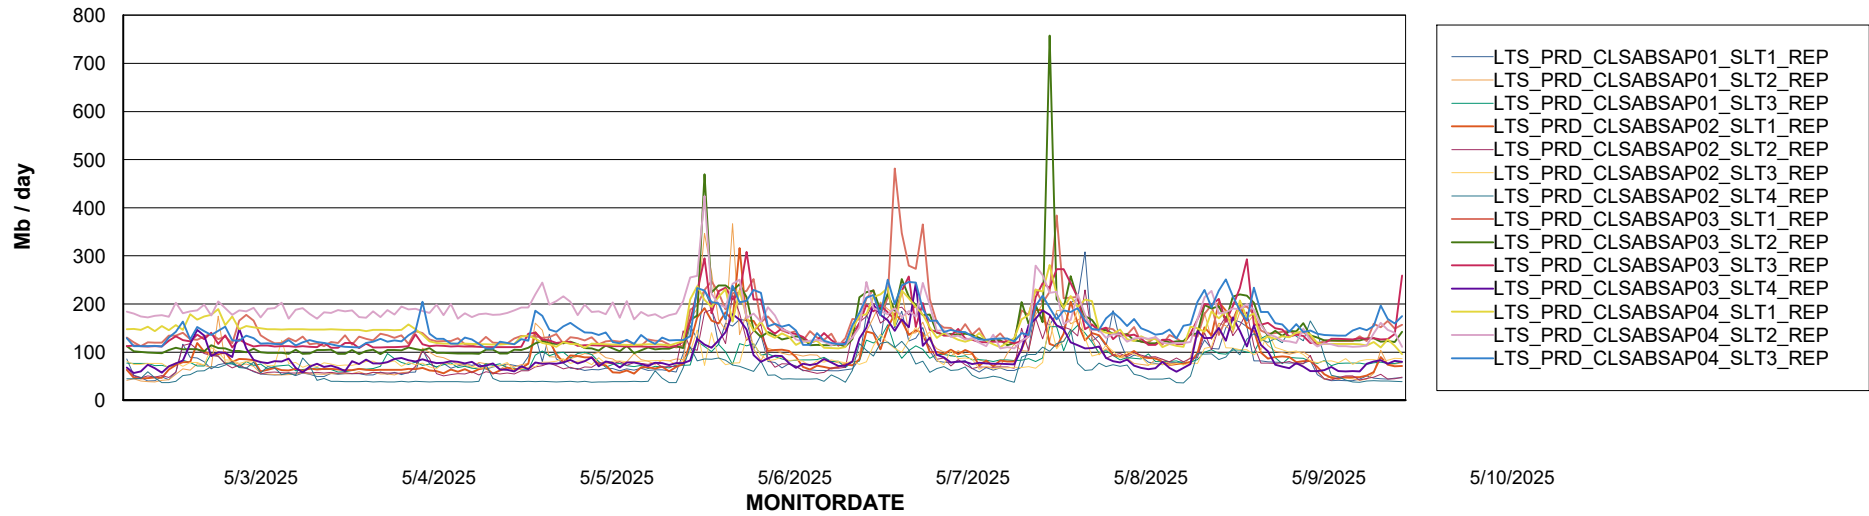

ABSSolute Application ReportServer Services

Avg memory used per ReportServer Service