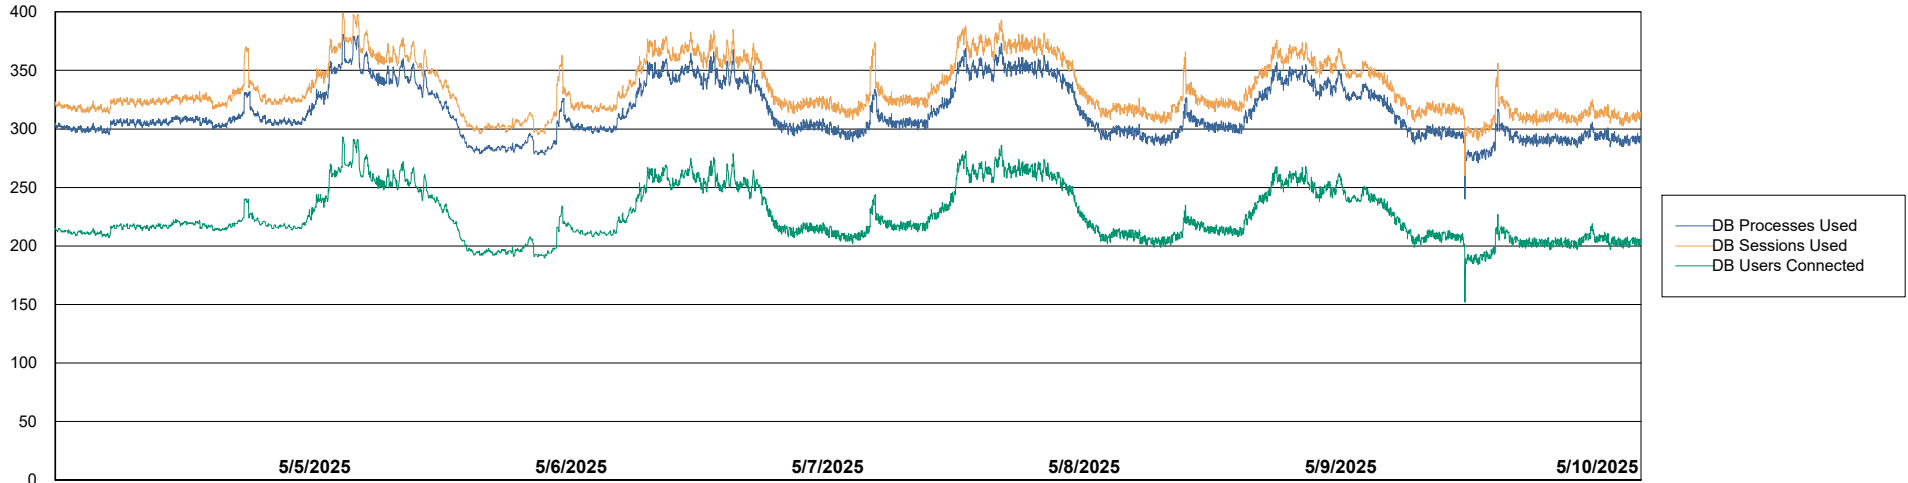

Weekly SLA Customer Report

Customer LTS(CleanLease)_Production
Database ID 126

Database Performance LTS_PRD_CLSABSBI01_ABS1

Weekly SLA Customer Report

Customer LTS(CleanLease)_Production
Database ID 126

Database Performance LTS_PRD_CLSABSDB01_ABS1