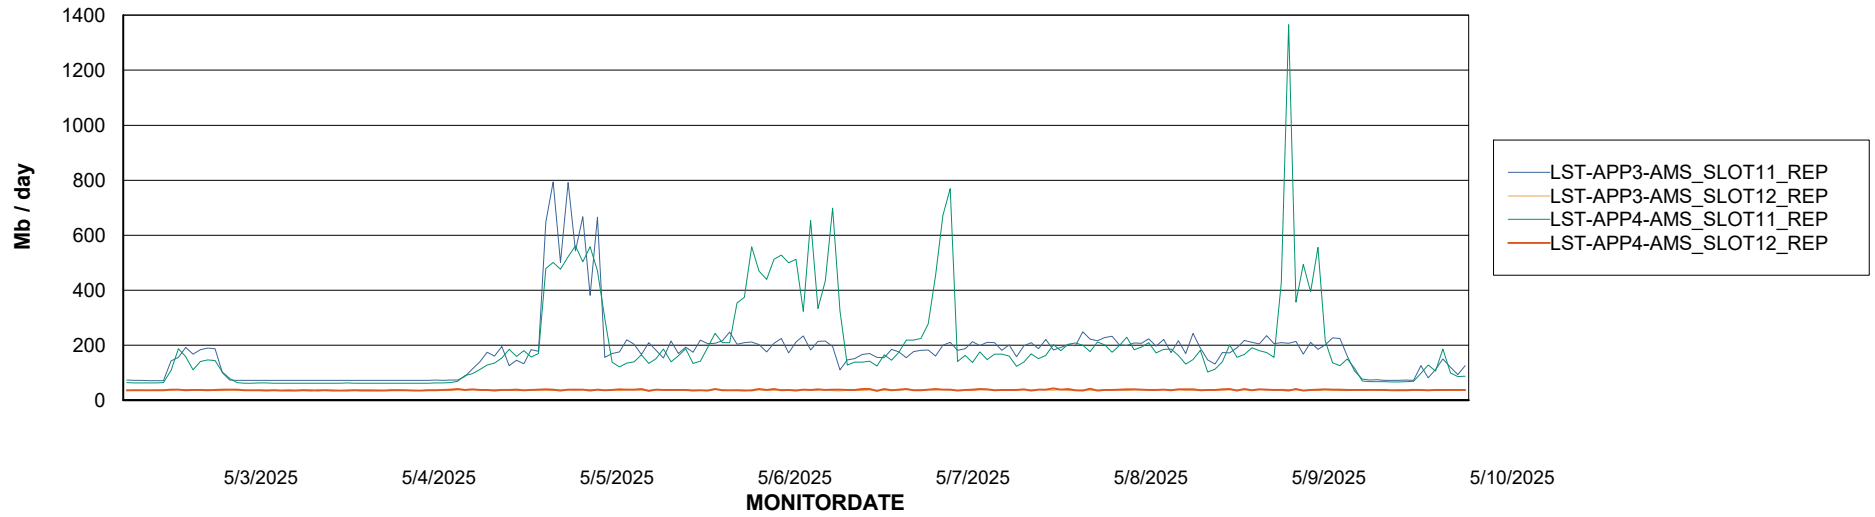

ABSSolute Application ReportServer Services

Avg memory used per ReportServer Service