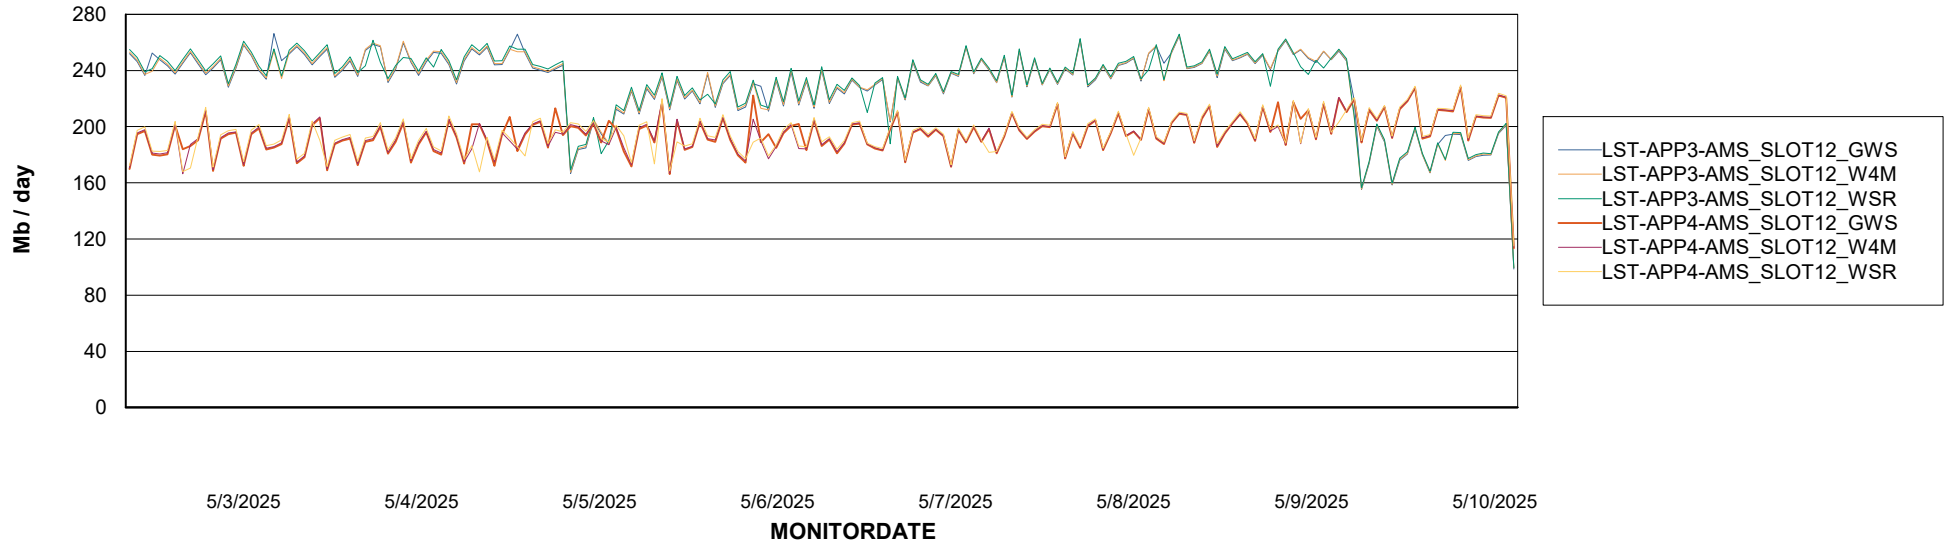

ABSSolute Web Component Services

Avg memory used per ABS Web component