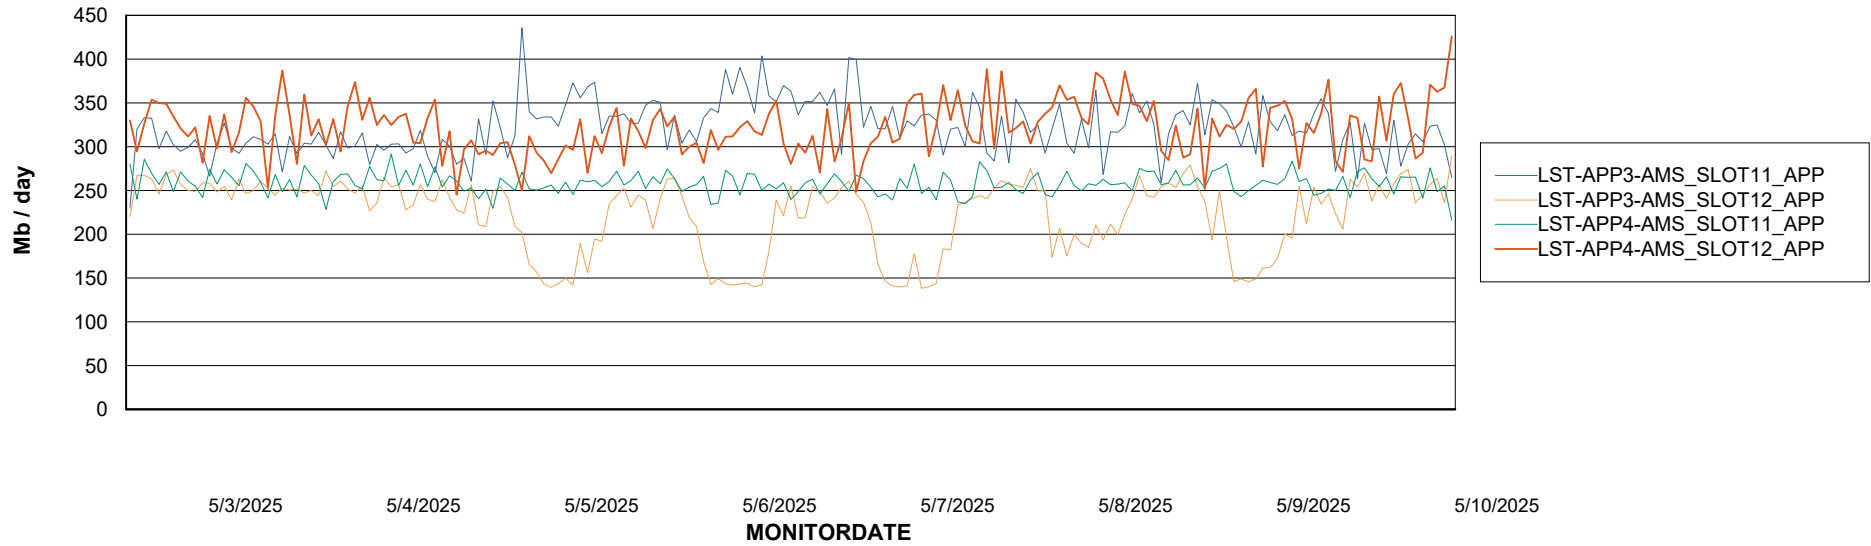

ABSSolute Application Server Services

Avg memory used per ABS Server Service