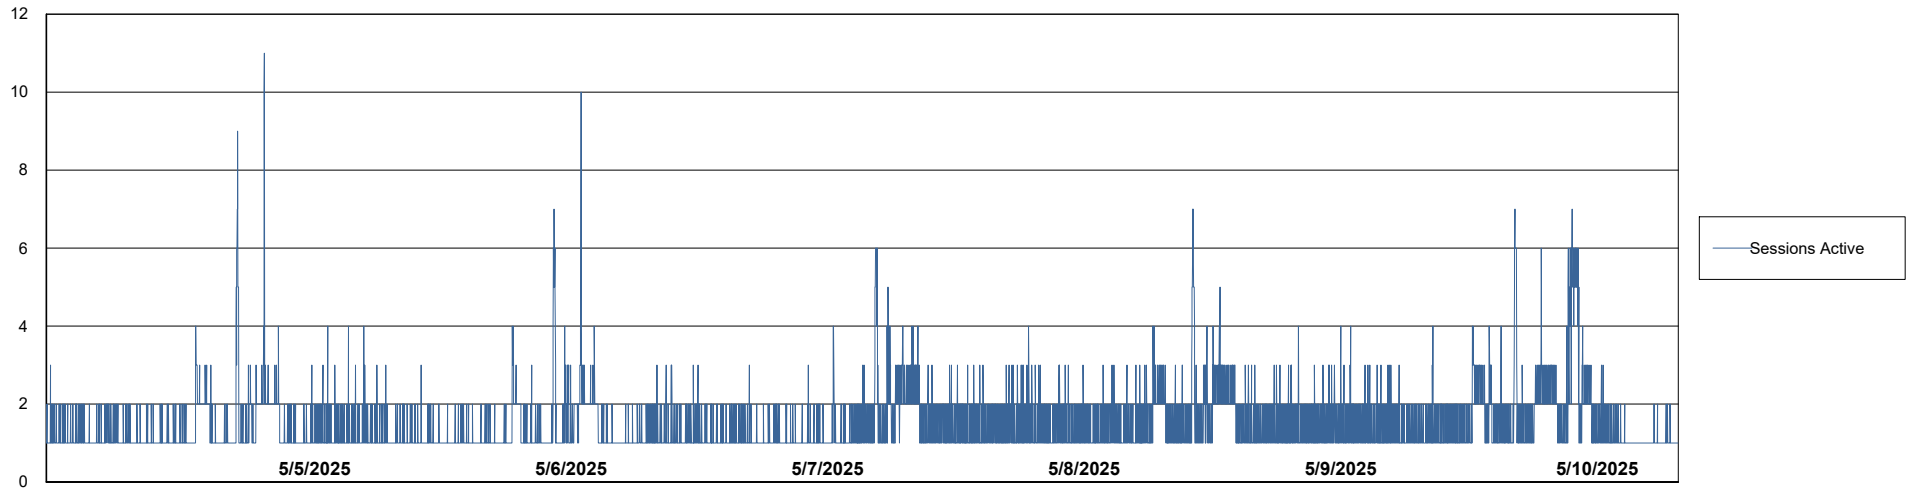

Database Performance LST-DBS4-AMS_DB_ABSME2