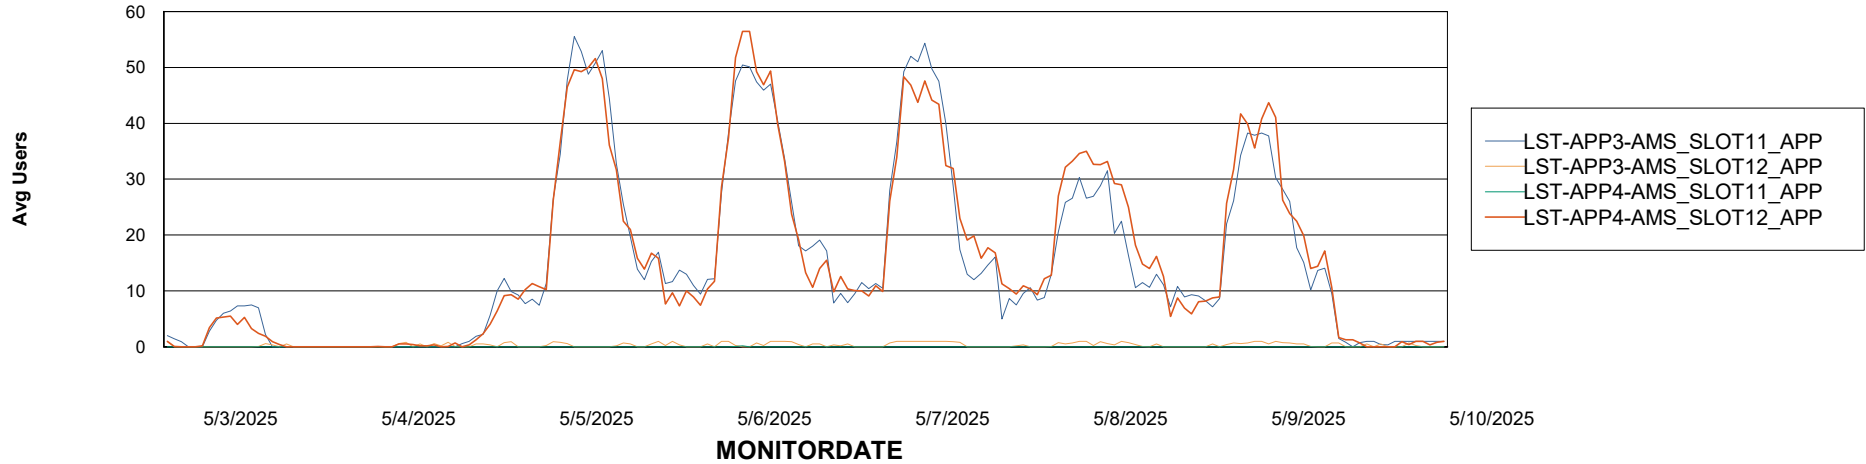

Weekly SLA Customer Report

Customer LST OCI AMS Production ABSME2
Database ID 211

ABSSolute Application Server Services

Avg memory used per ABS Server Service

Avg users per day per ABS server

Weekly SLA Customer Report