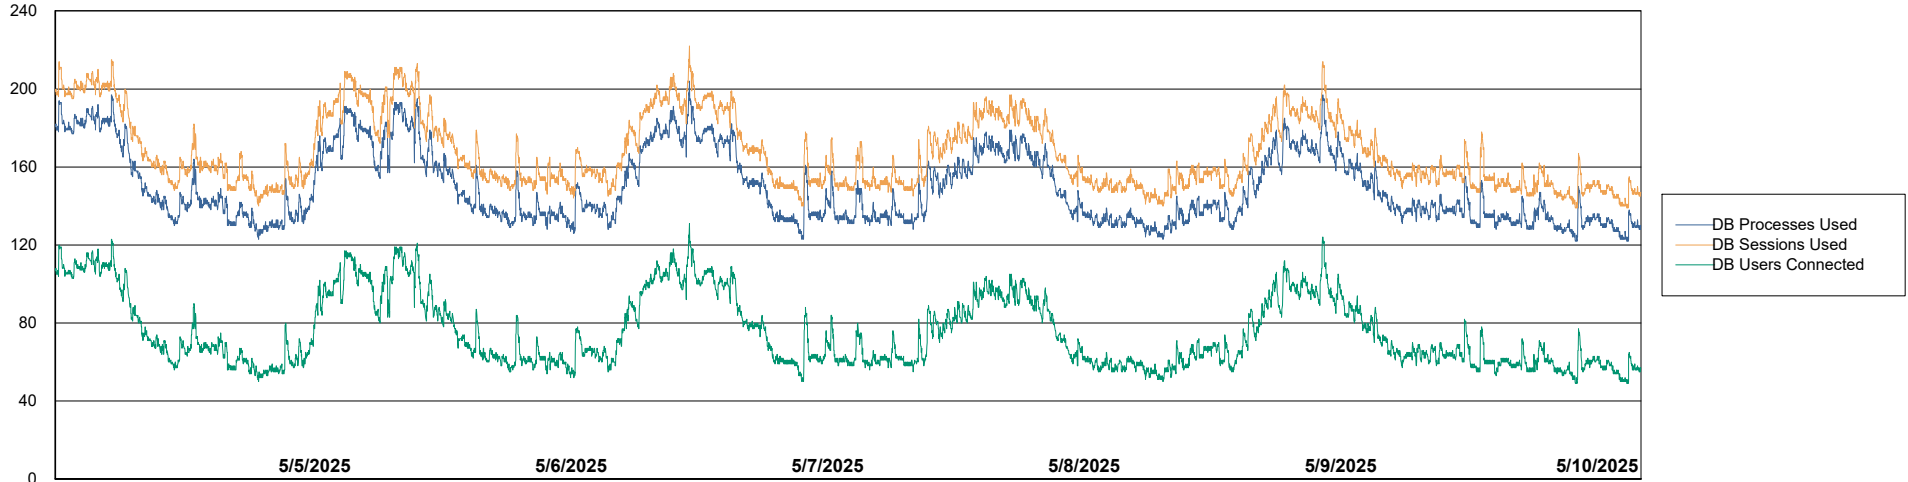

Database Performance LST-DBS4-AMS_DB_ABSME2