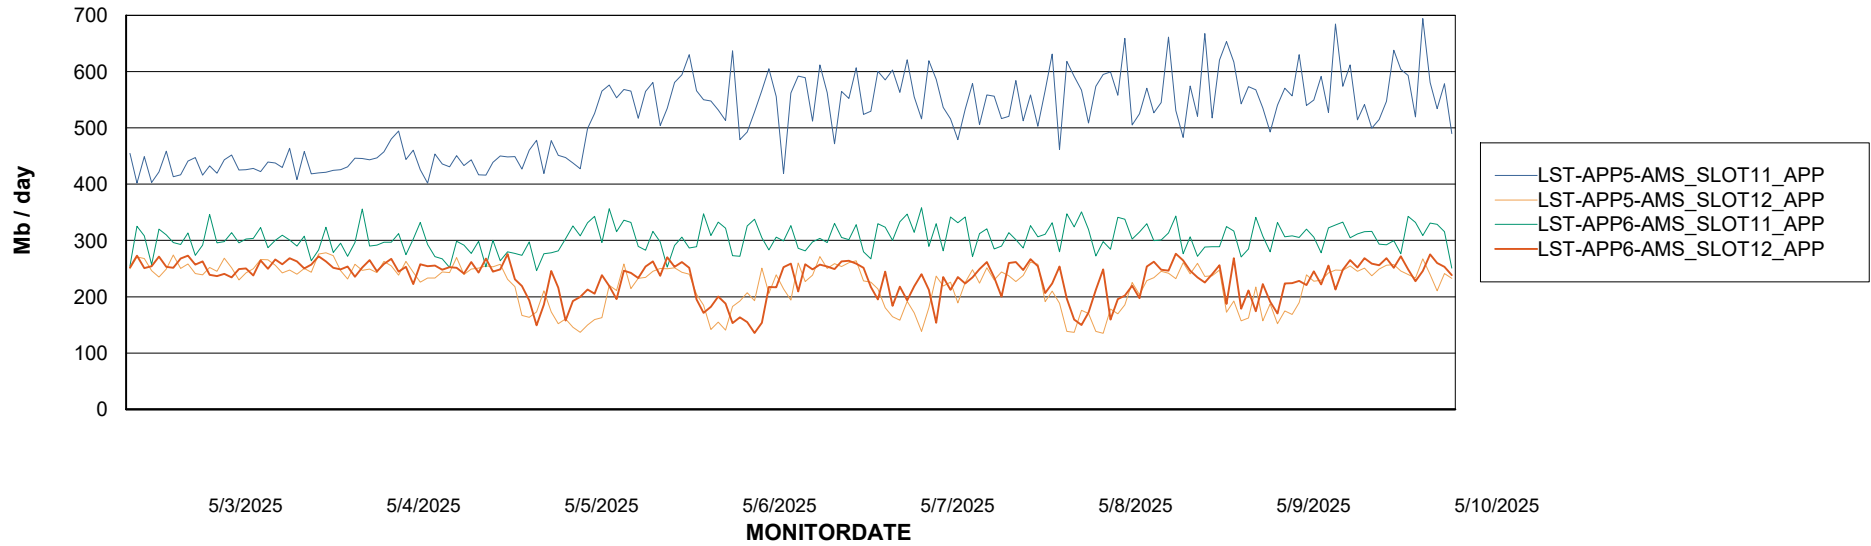

ABSSolute Application Server Services

Avg memory used per ABS Server Service