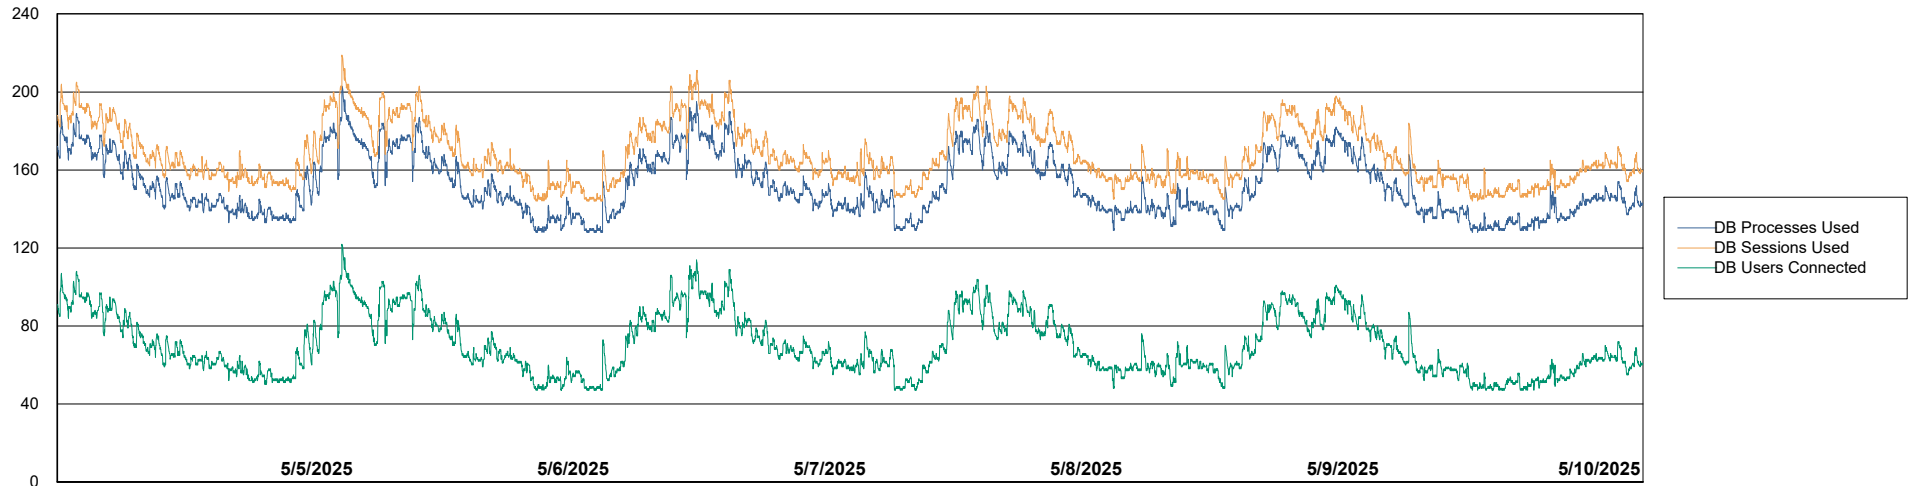

Database Performance LST-DBS6-AMS_DB_ABSEE2