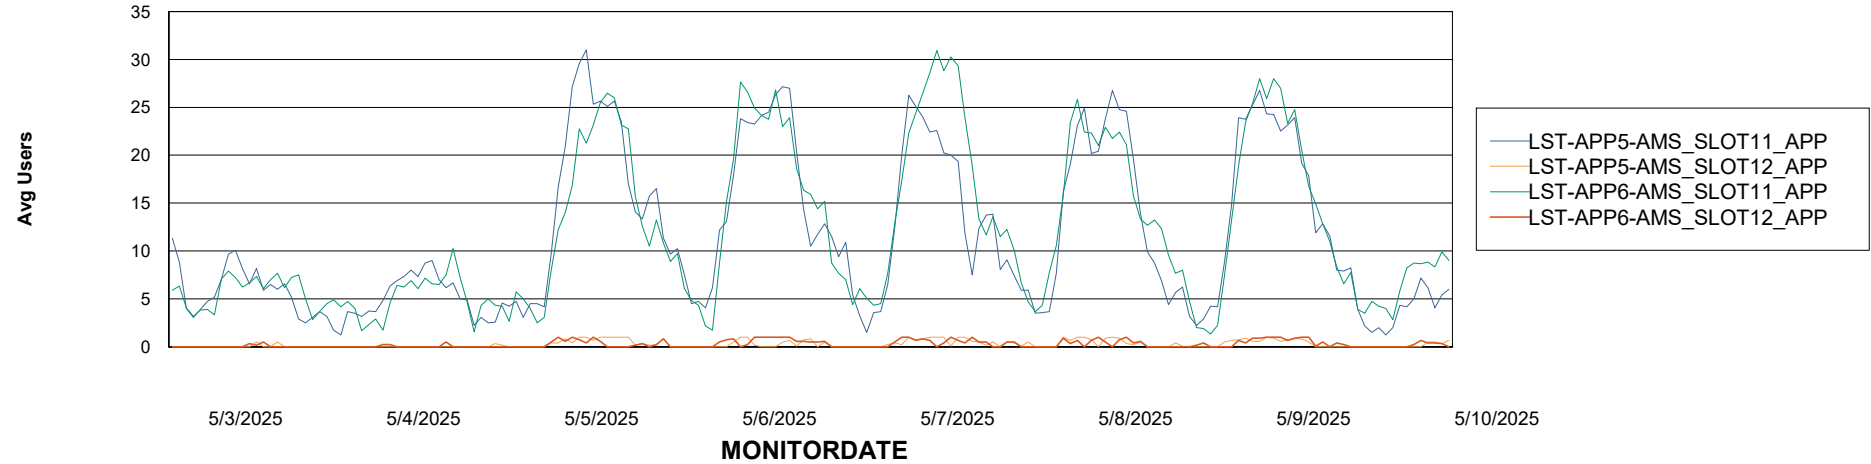

Weekly SLA Customer Report

Customer LST OCI AMS Production ABSEE2
Database ID 212

ABSSolute Application Server Services

Avg memory used per ABS Server Service

Avg users per day per ABS server

Weekly SLA Customer Report