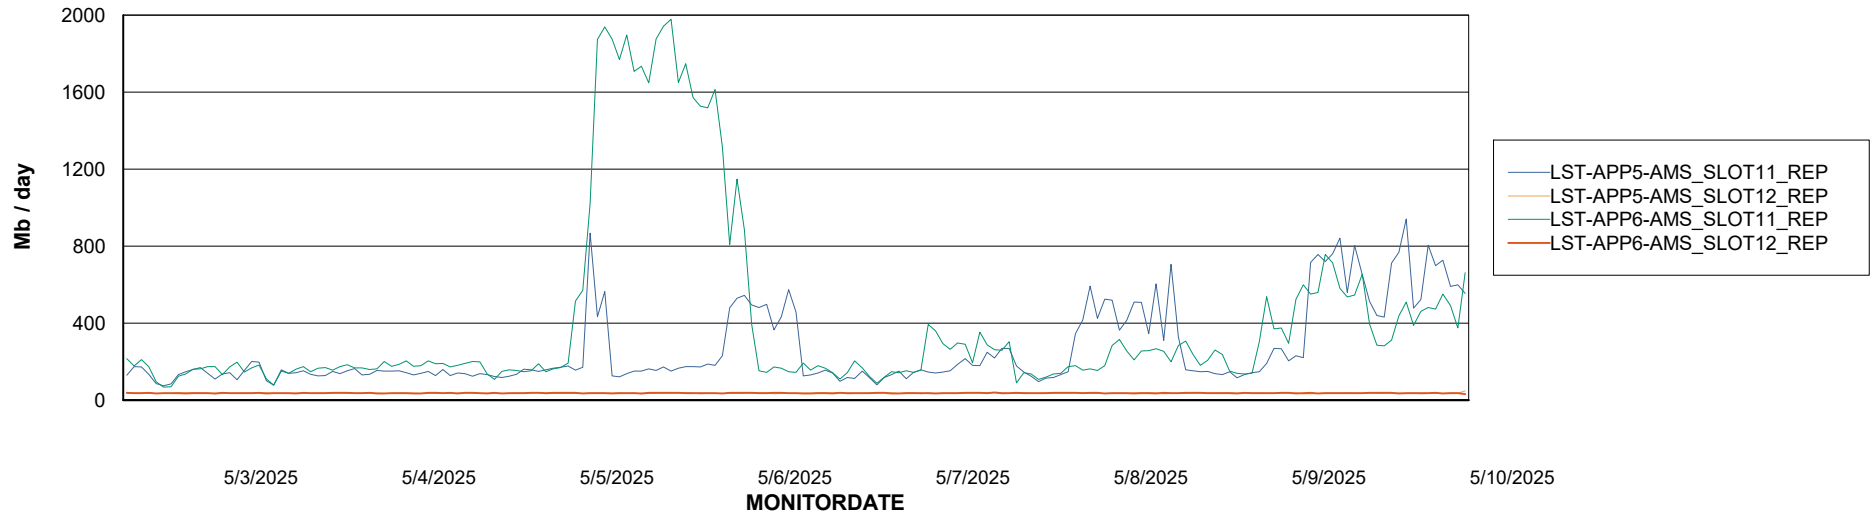

ABSSolute Application ReportServer Services

Avg memory used per ReportServer Service