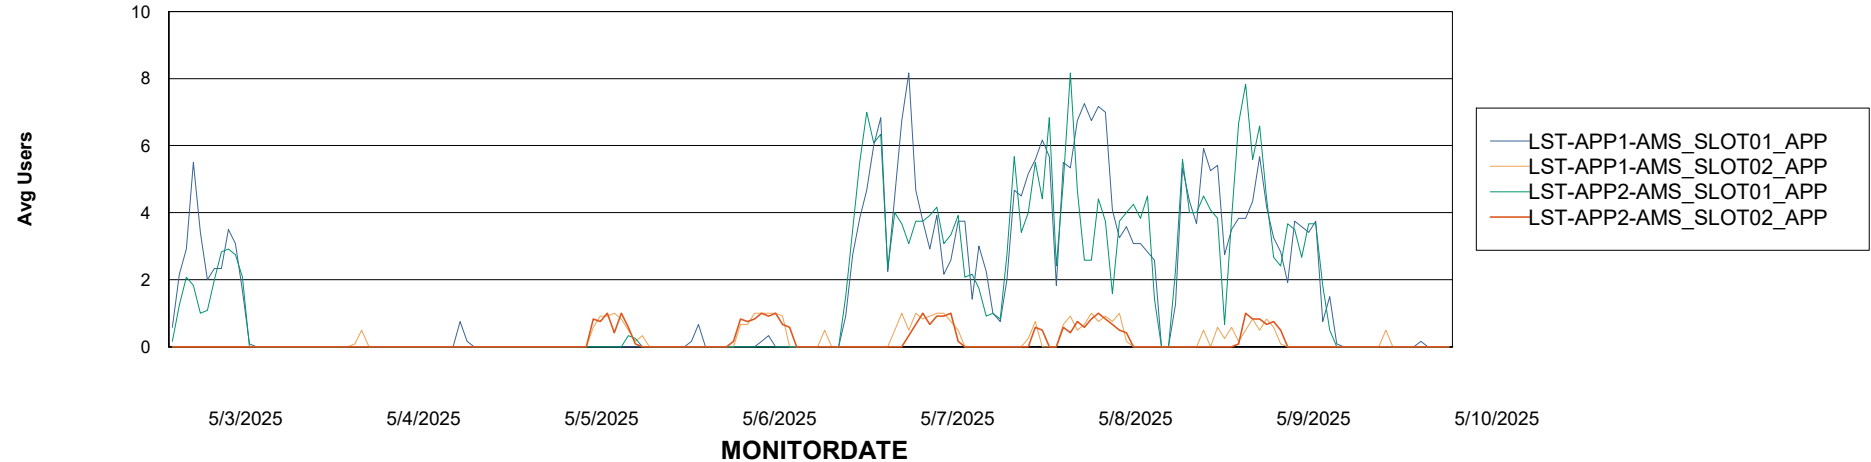

Weekly SLA Customer Report

Customer LST OCI AMS Production ABSCH
Database ID 217

ABSSolute Application Server Services

Avg memory used per ABS Server Service

Avg users per day per ABS server

Weekly SLA Customer Report