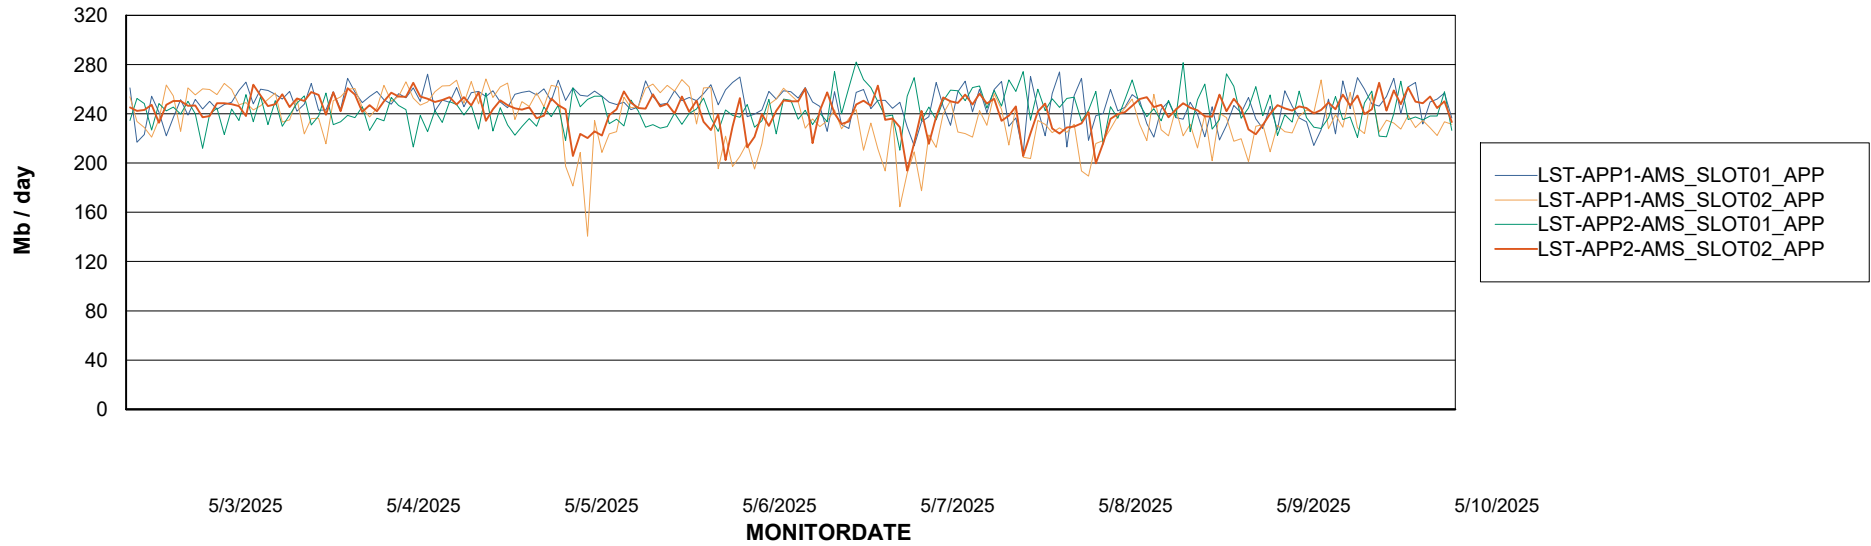

ABSSolute Application Server Services

Avg memory used per ABS Server Service