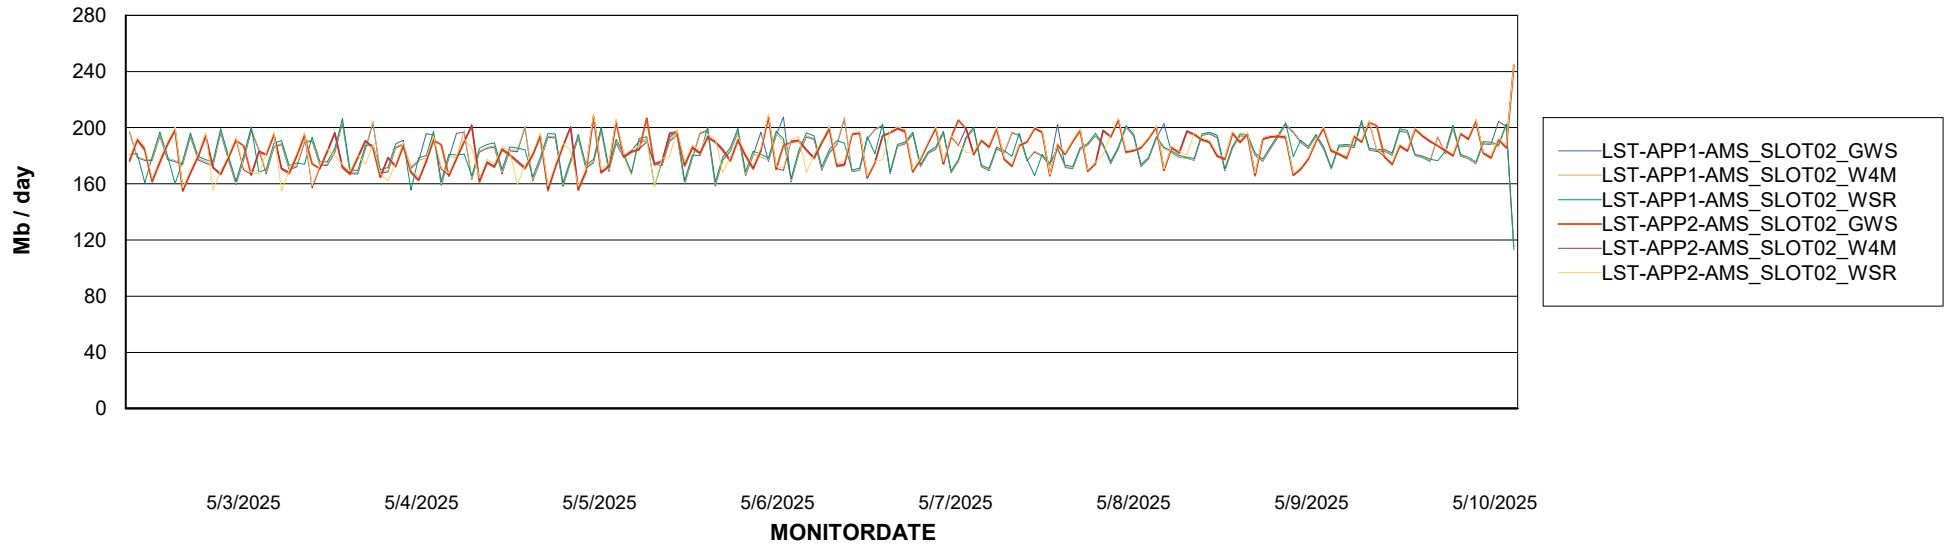

ABSSolute Web Component Services

Avg memory used per ABS Web component