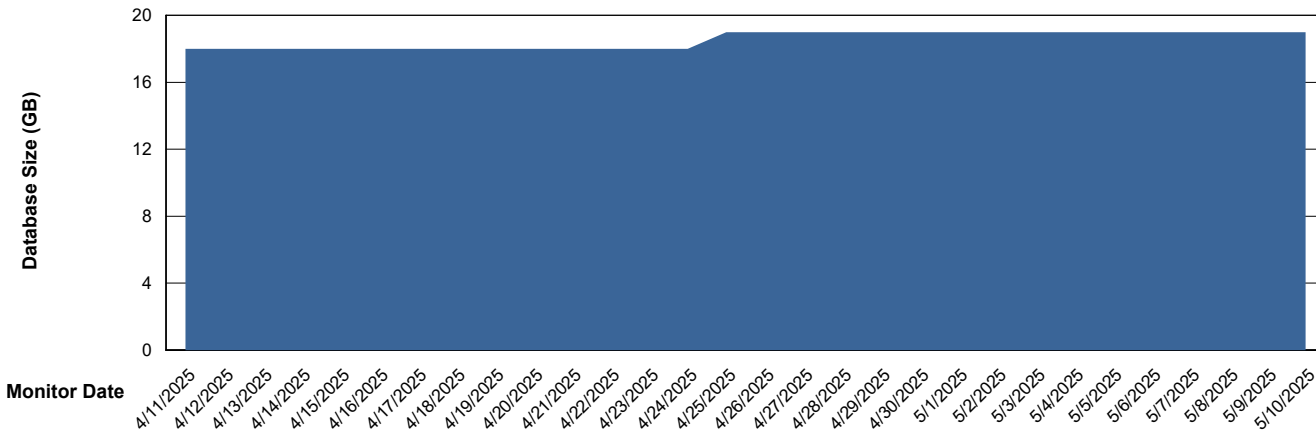

DATABASE SIZE LST-DBS1-AMS_DB_ABSCH

Database growth over last month