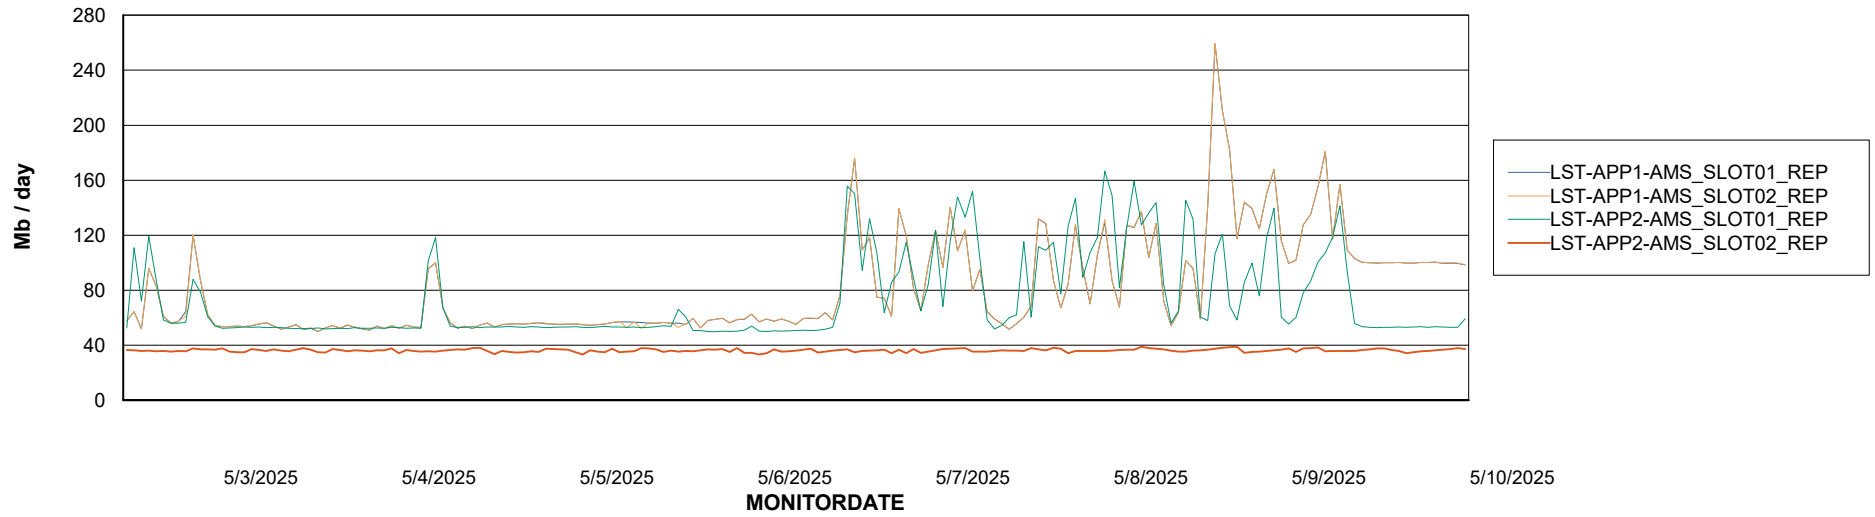

ABSSolute Application ReportServer Services

Avg memory used per ReportServer Service