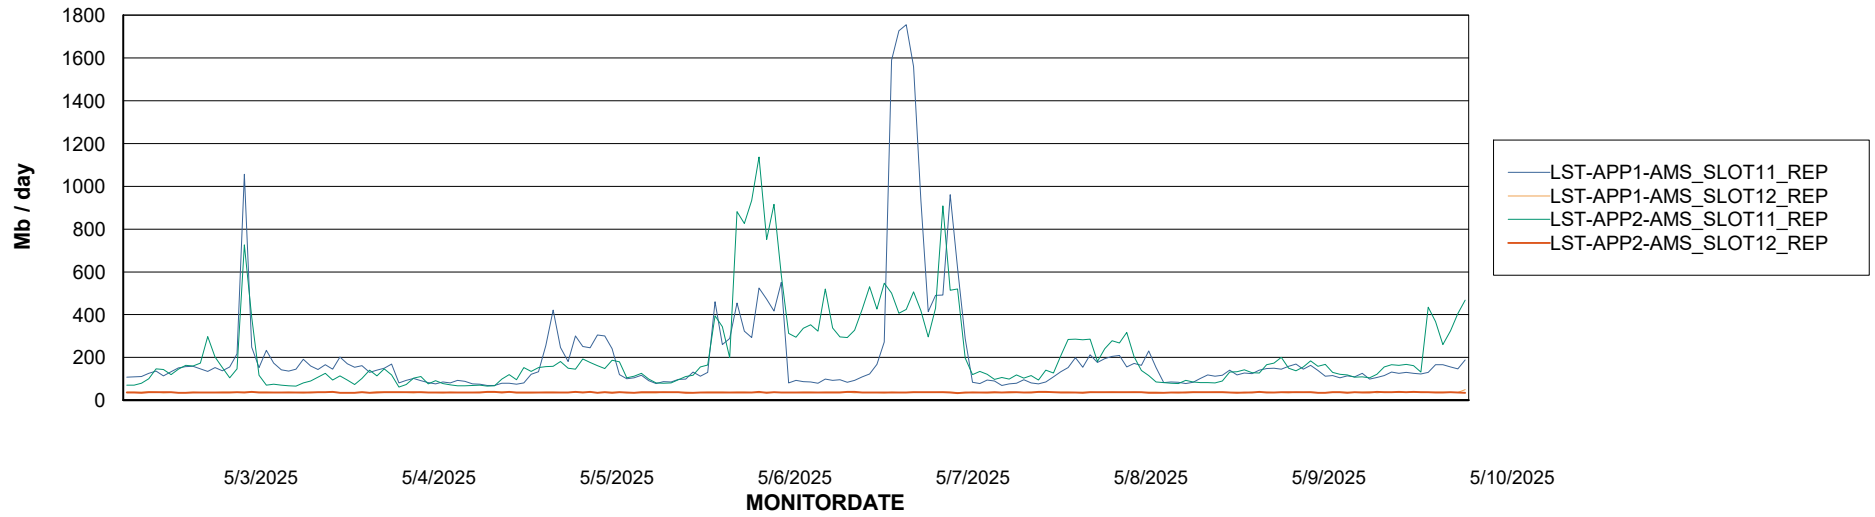

ABSSolute Application ReportServer Services

Avg memory used per ReportServer Service