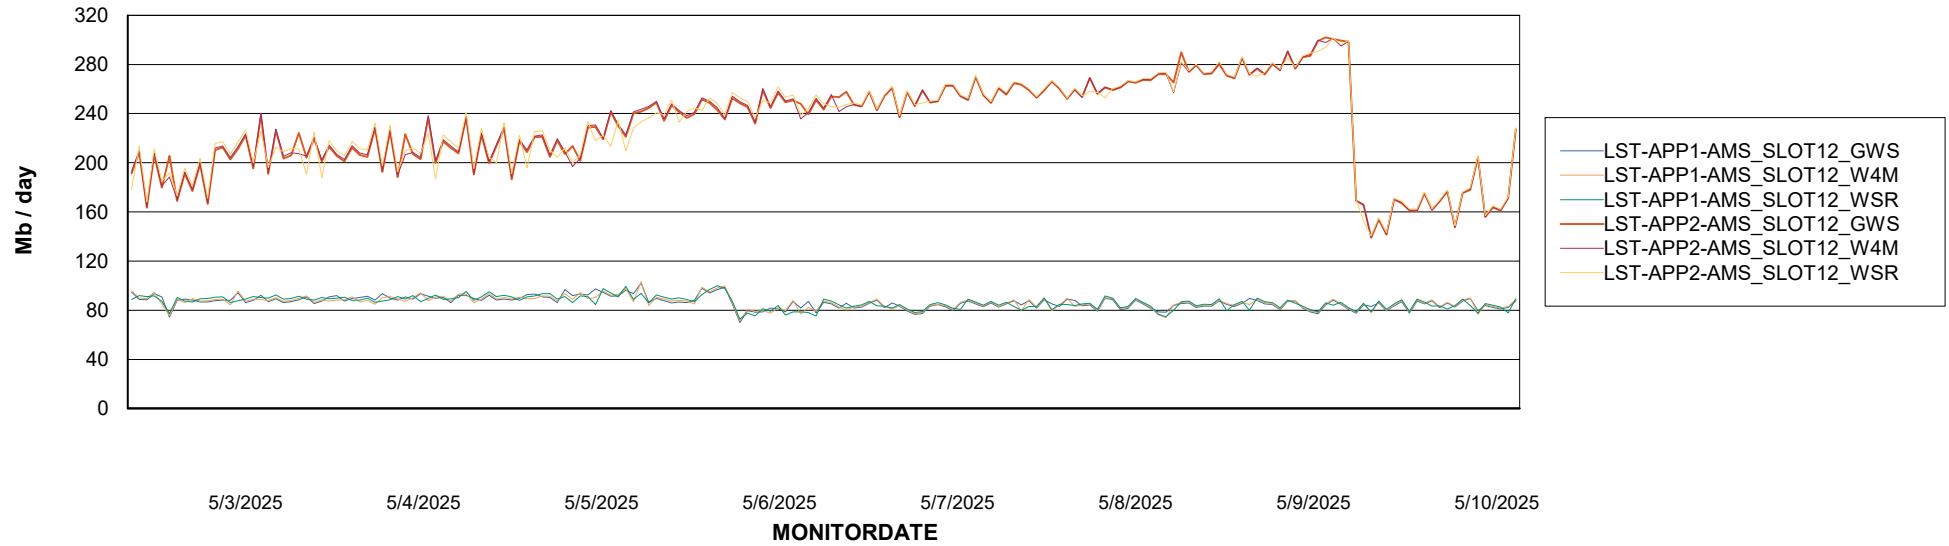

ABSSolute Web Component Services

Avg memory used per ABS Web component