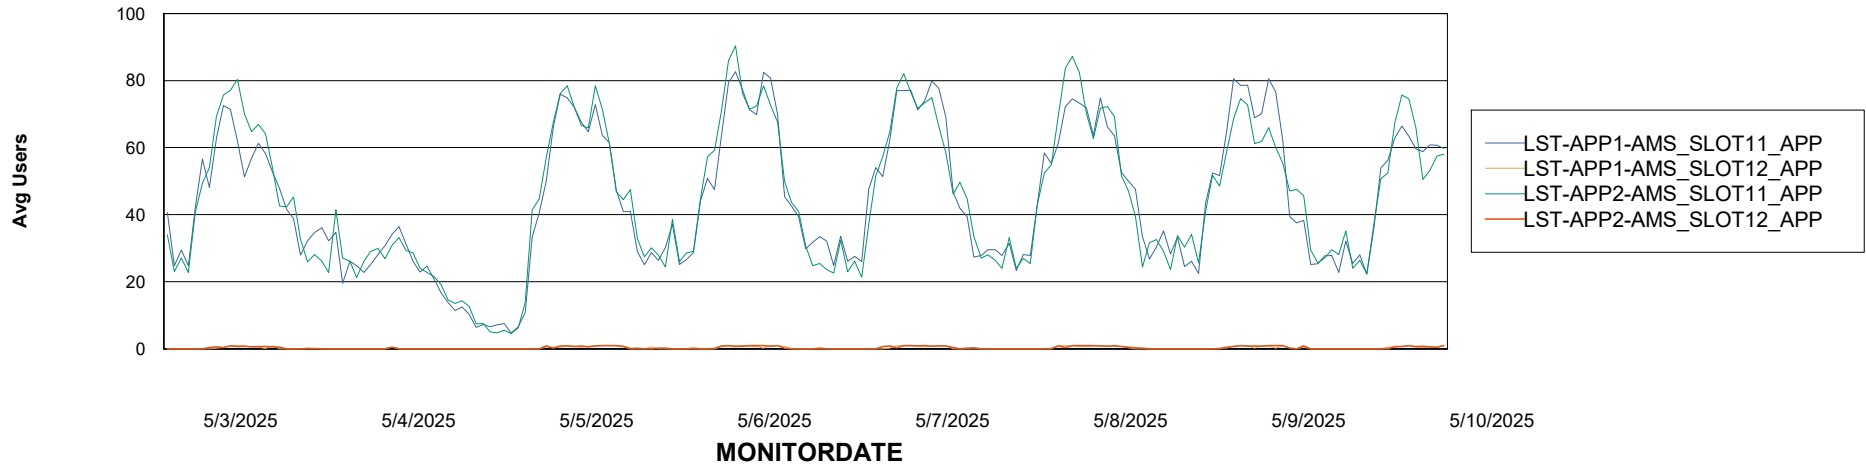

Weekly SLA Customer Report

Customer LST OCI AMS Production ABSCH2
Database ID 216

ABSSolute Application Server Services

Avg memory used per ABS Server Service

Avg users per day per ABS server

Weekly SLA Customer Report