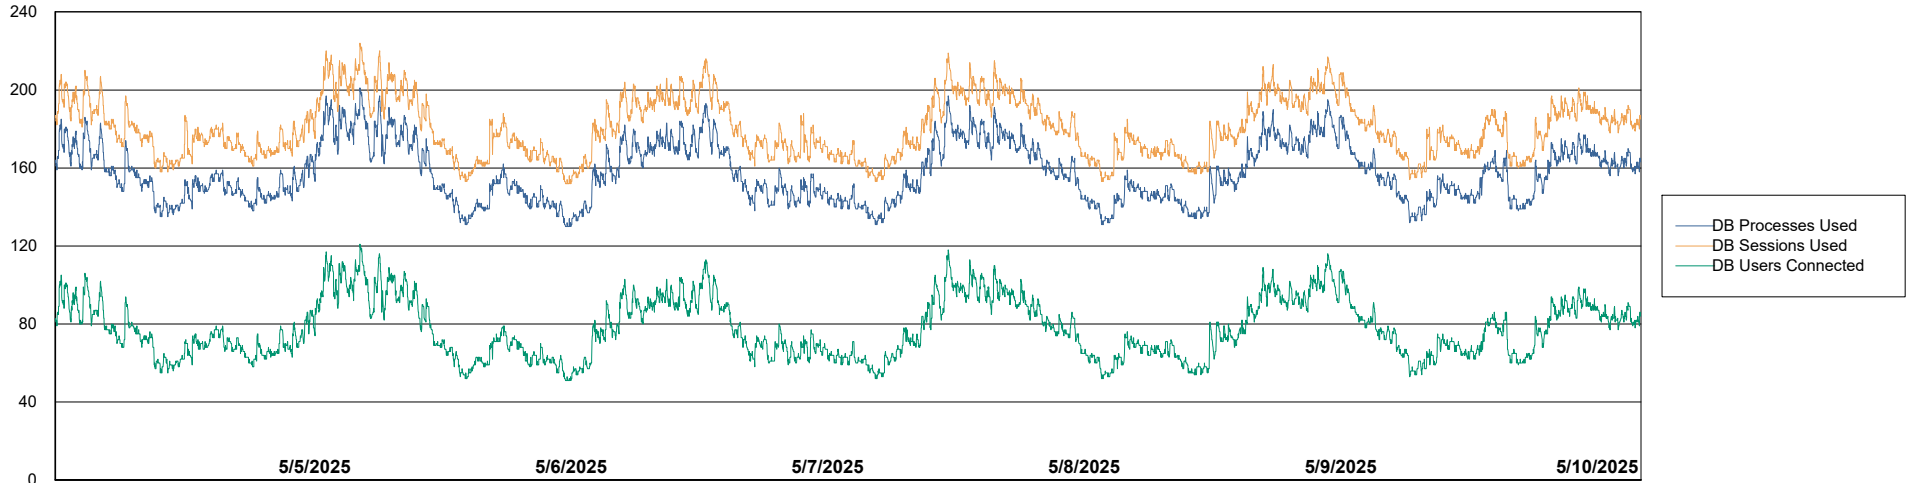

Database Performance LST-DBS2-AMS_DB_ABSCH2