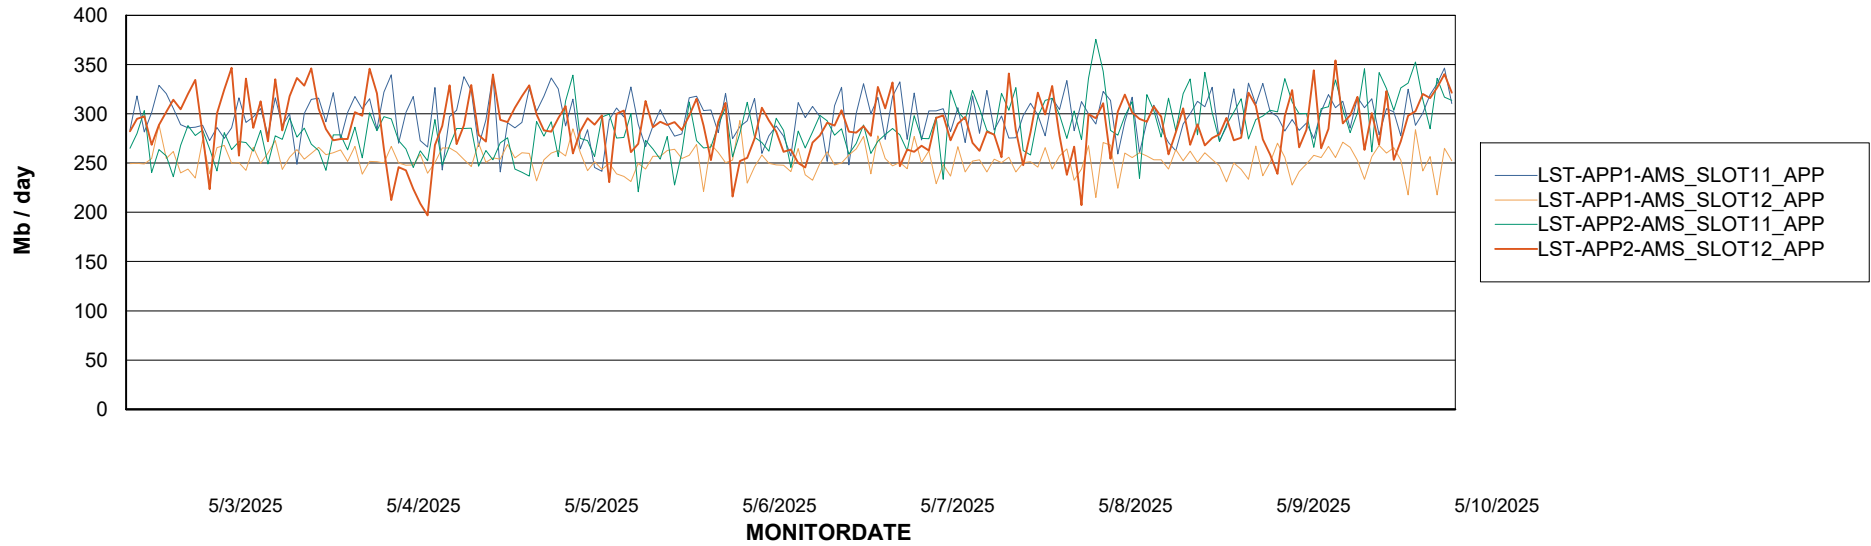

ABSSolute Application Server Services

Avg memory used per ABS Server Service