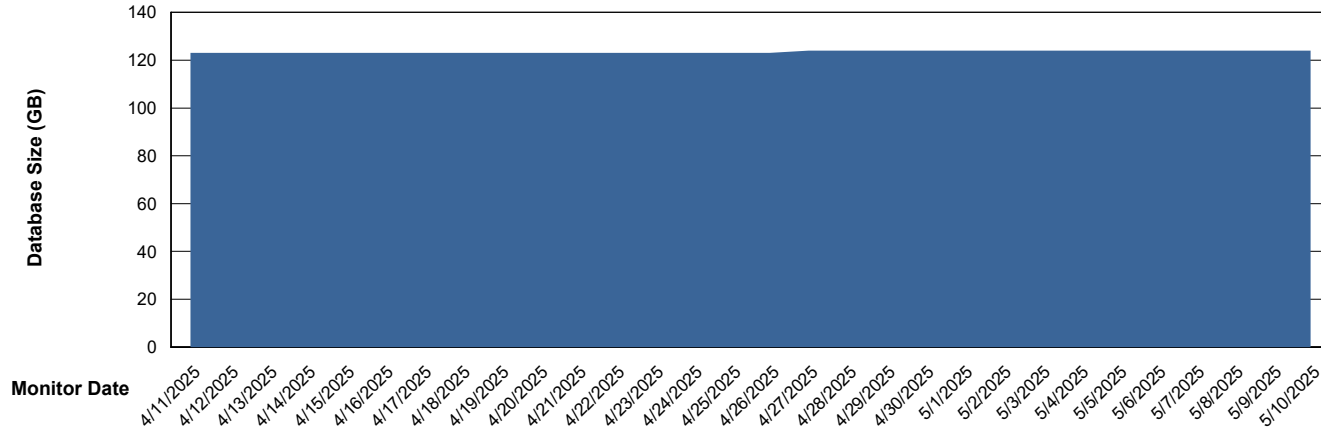

Weekly SLA Customer Report

Customer LLG_Production
Database ID 148

Database Performance LLG_ABSDB02_PROD_HSBABS1

DB Processes Max 300
DB Processes Max 4
DB Processes Max 0

Weekly SLA Customer Report

Customer LLG_Production
Database ID 148

DATABASE SIZE LLG_ABSBI01_BI_PROD_ABS1

Database growth over last month

DATABASE SIZE LLG_ABSDB01_PROD_ABS1

Database growth over last month

Weekly SLA Customer Report

Customer LLG_Production
 Database ID 148