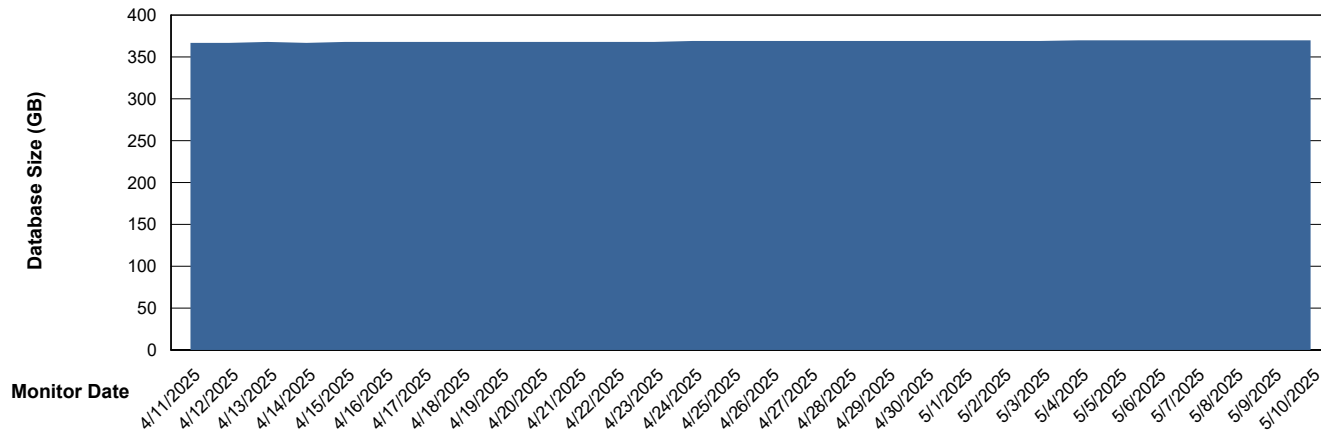

Weekly SLA Customer Report

Customer LLG_Production
Database ID 148

Database Performance LLG_ABSDB02_PROD_HSBABS1

DB Processes Max 300
DB Processes Max 4
DB Processes Max 0

Weekly SLA Customer Report

Customer LLG_Production
Database ID 148

DATABASE SIZE LLG_ABSBI01_BI_PROD_ABS1

Database growth over last month

DATABASE SIZE LLG_ABSDB01_PROD_ABS1

Database growth over last month

Weekly SLA Customer Report

Customer LLG_Production
 Database ID 148