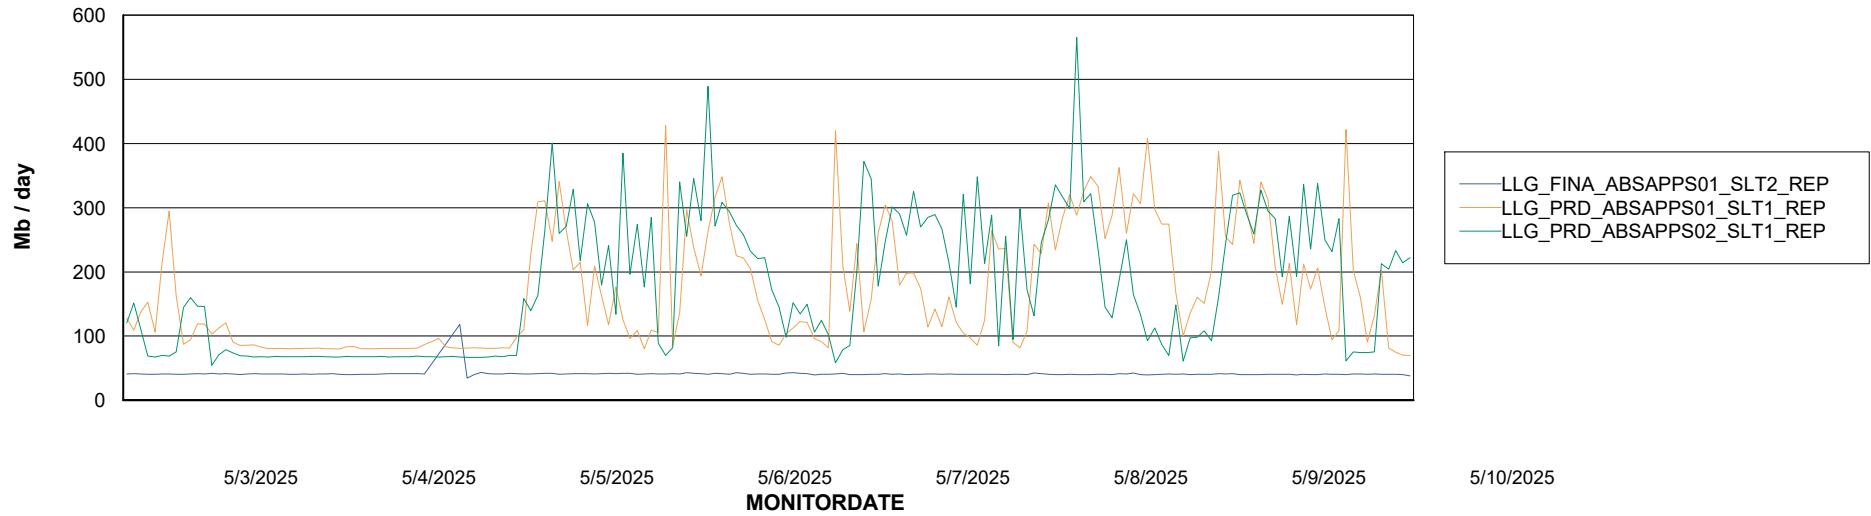

Avg memory used per ABS Server Service

Avg users per day per ABS server

Weekly SLA Customer Report

Customer LLG_Production
Database ID 148

ABSSolute Application ReportServer Services

Avg memory used per ReportServer Service