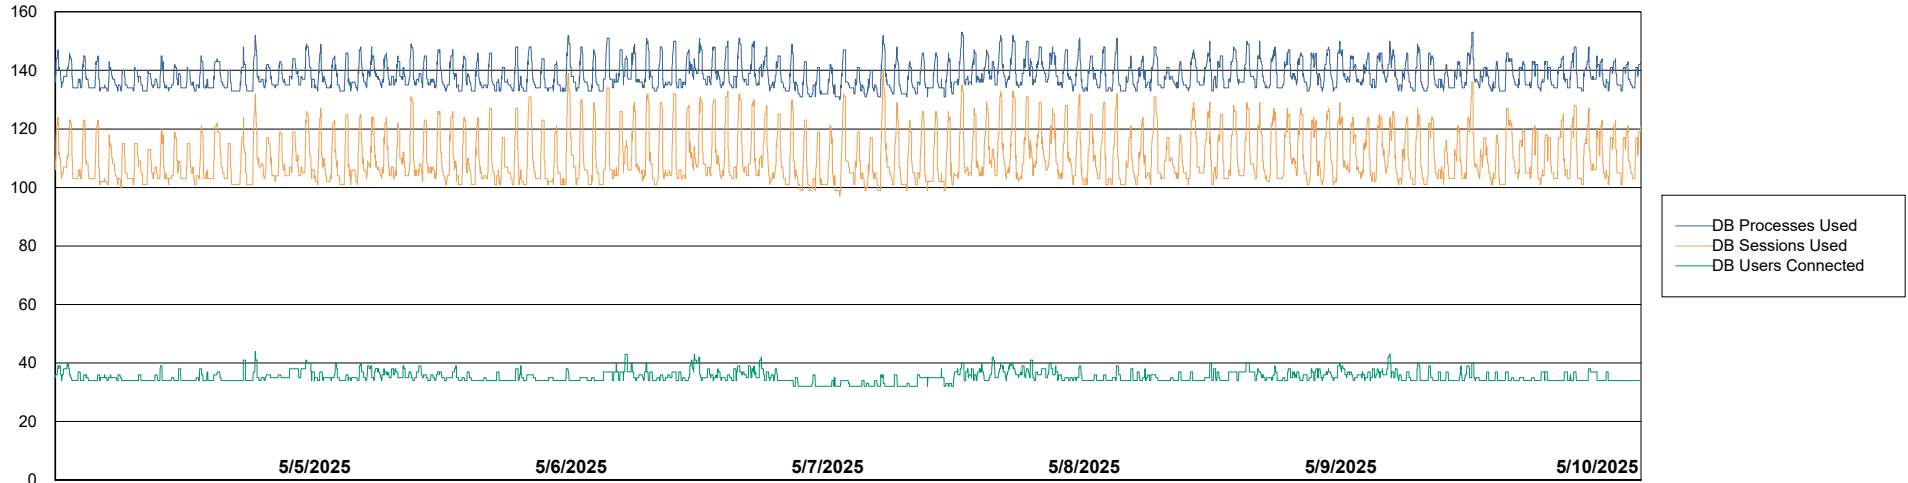

Weekly SLA Customer Report

Customer LLG_Production
Database ID 148

Database Performance LLG_ABSBI01_BI_PROD_ABS1

Weekly SLA Customer Report

Customer LLG_Production
Database ID 148

Database Performance LLG_ABSDB01_PROD_ABS1