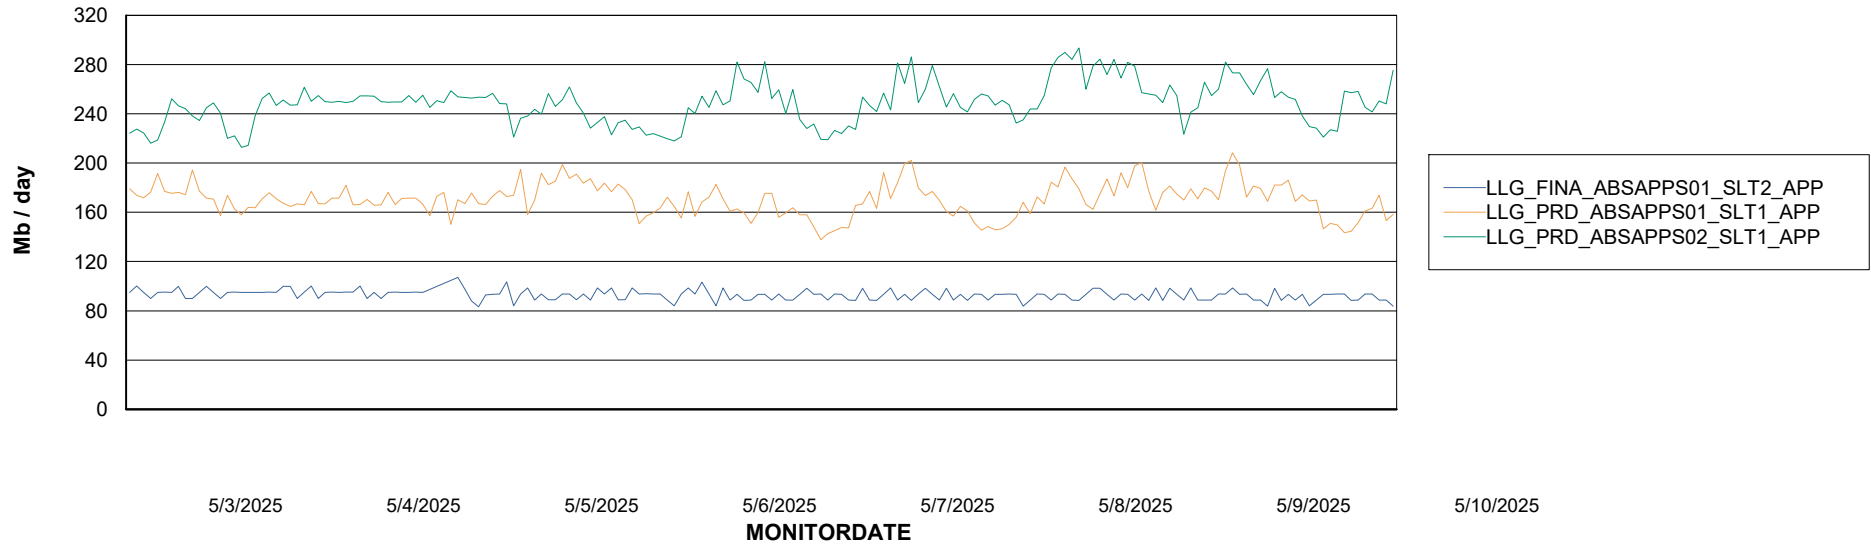

ABSSolute Application Server Services

Avg memory used per ABS Server Service