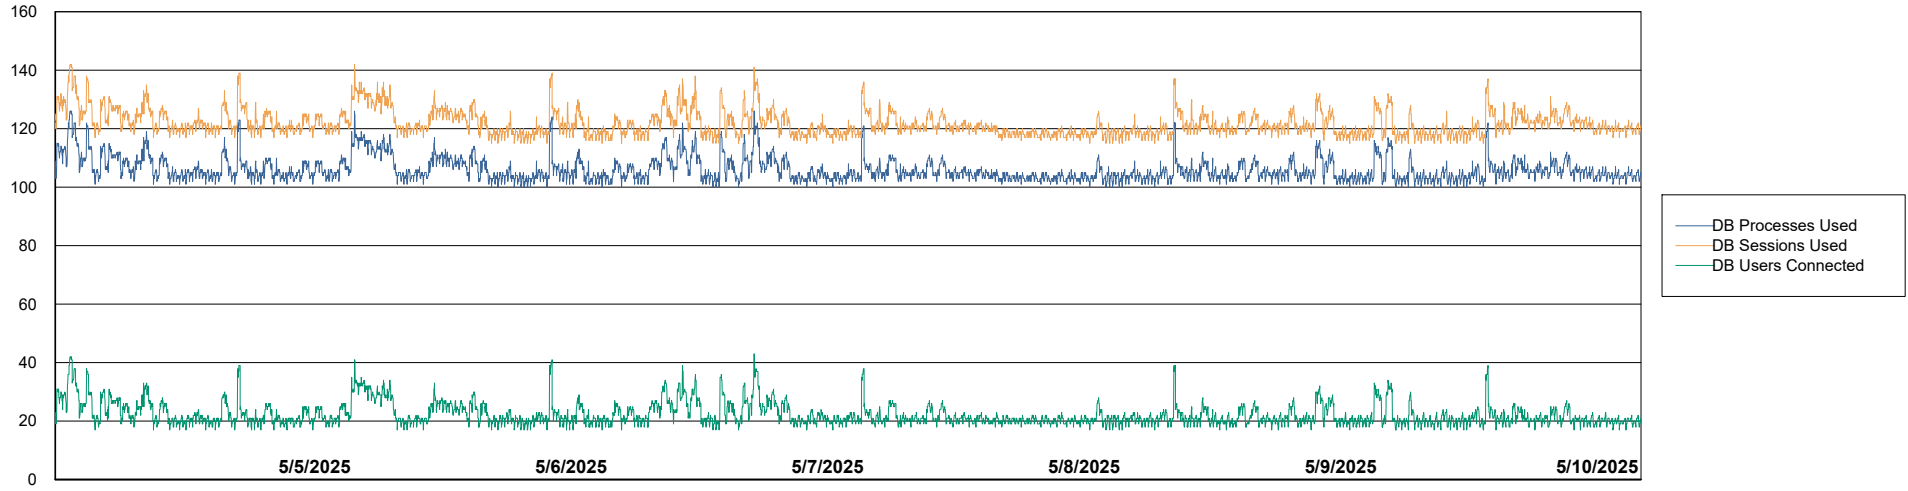

Weekly SLA Customer Report

Customer KLH_Production (24/7)
Database ID 139

Database Performance Future Live KLH_PRD_SRSBIDB02_ABS1

Weekly SLA Customer Report

Customer KLH_Production (24/7)
Database ID 139

Database Performance KLH_PRD_SRSBIDB01_ABS1