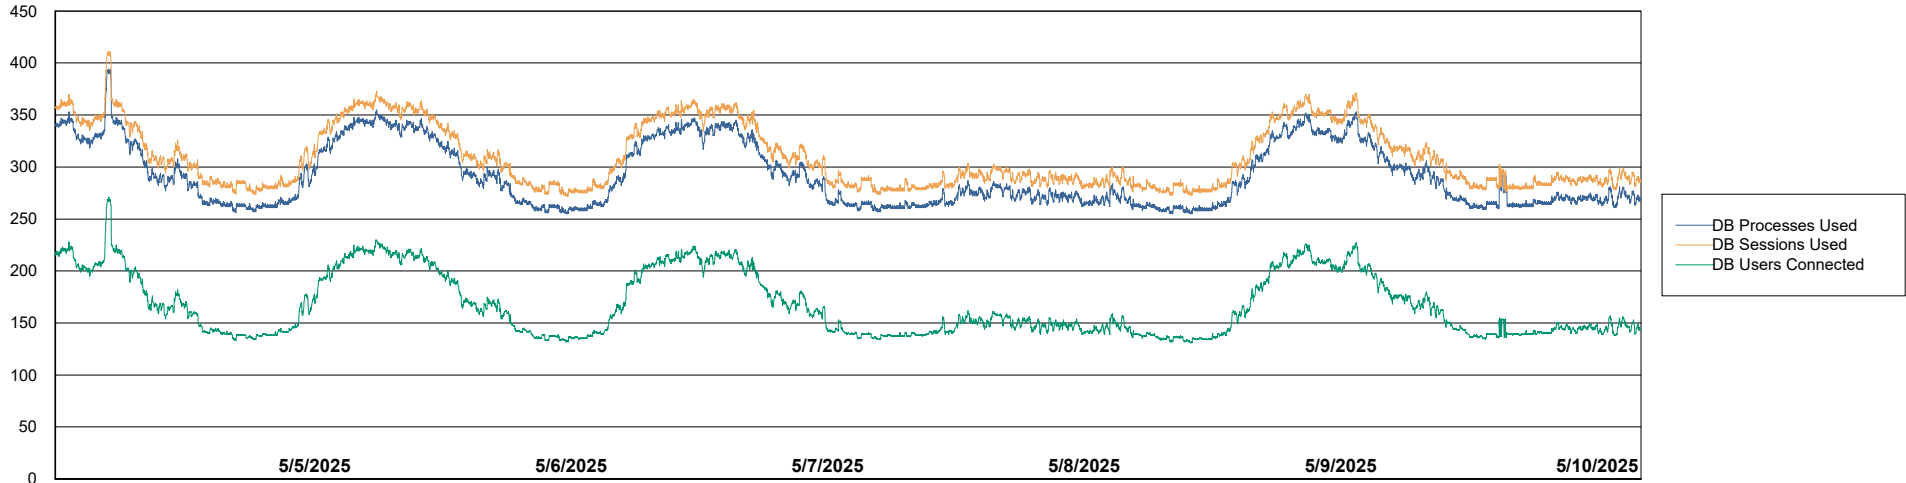

Database Performance KLH_PRD_SRSDDB01_ABS1