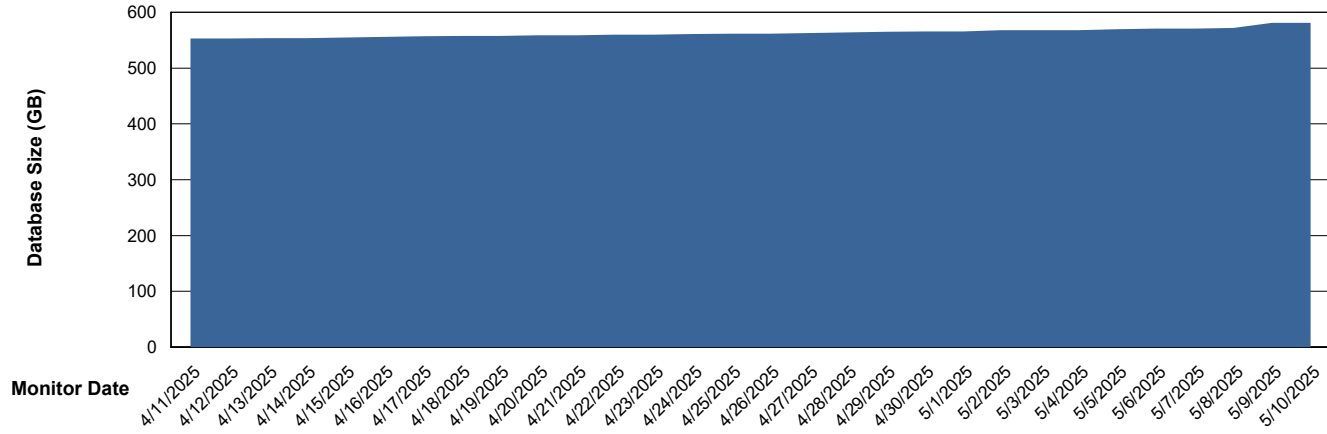

DATABASE SIZE KLH_PRD_SRSBIDB01_ABS1

Database growth over last month

Weekly SLA Customer Report

Customer KLH_Production (24/7)
Database ID 139

DATABASE SIZE KLH_PRD_SRSDB01_ABS1

Database growth over last month