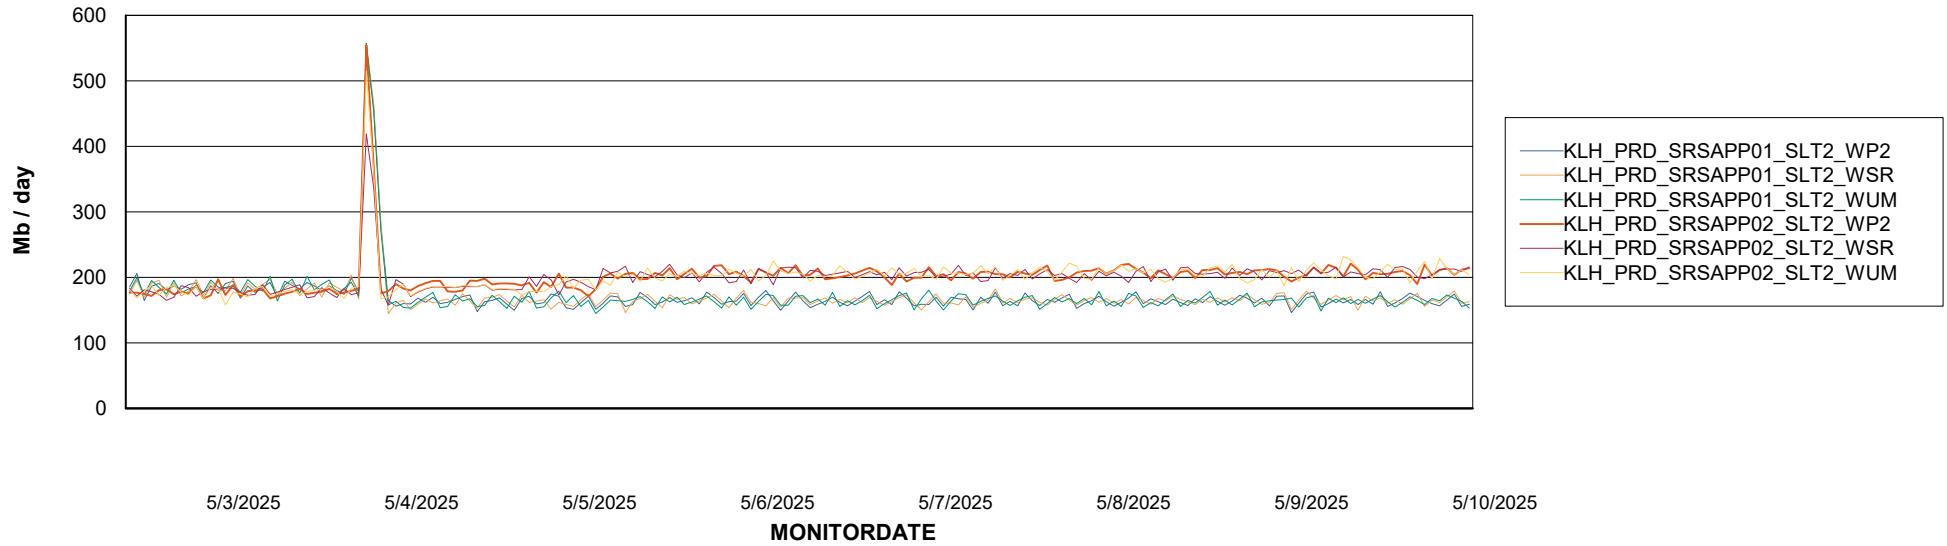

ABSSolute Web Component Services

Avg memory used per ABS Web component