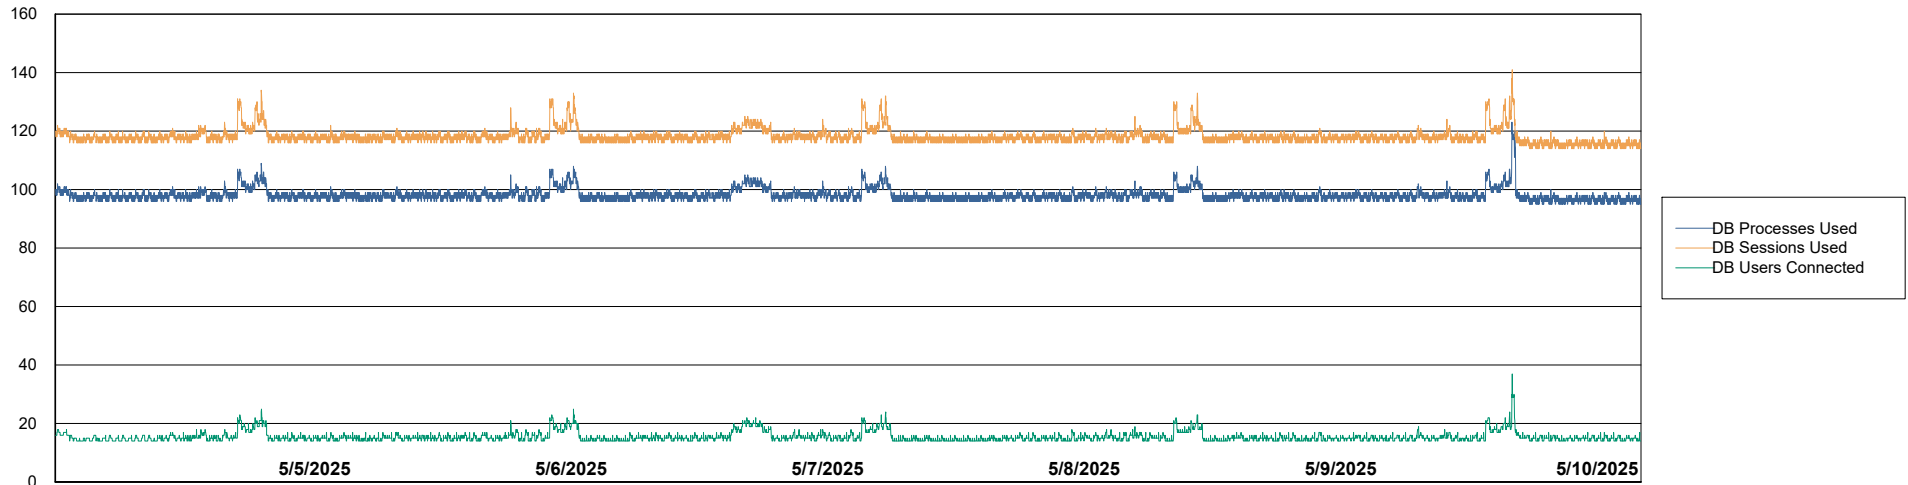

Weekly SLA Customer Report

Customer KLH_Production (24/7)
Database ID 139

Database Performance Future Live KLH_PRD_SRSBIDB02_ABS1

Weekly SLA Customer Report

Customer KLH_Production (24/7)
Database ID 139

Database Performance KLH_PRD_SRSBIDB01_ABS1