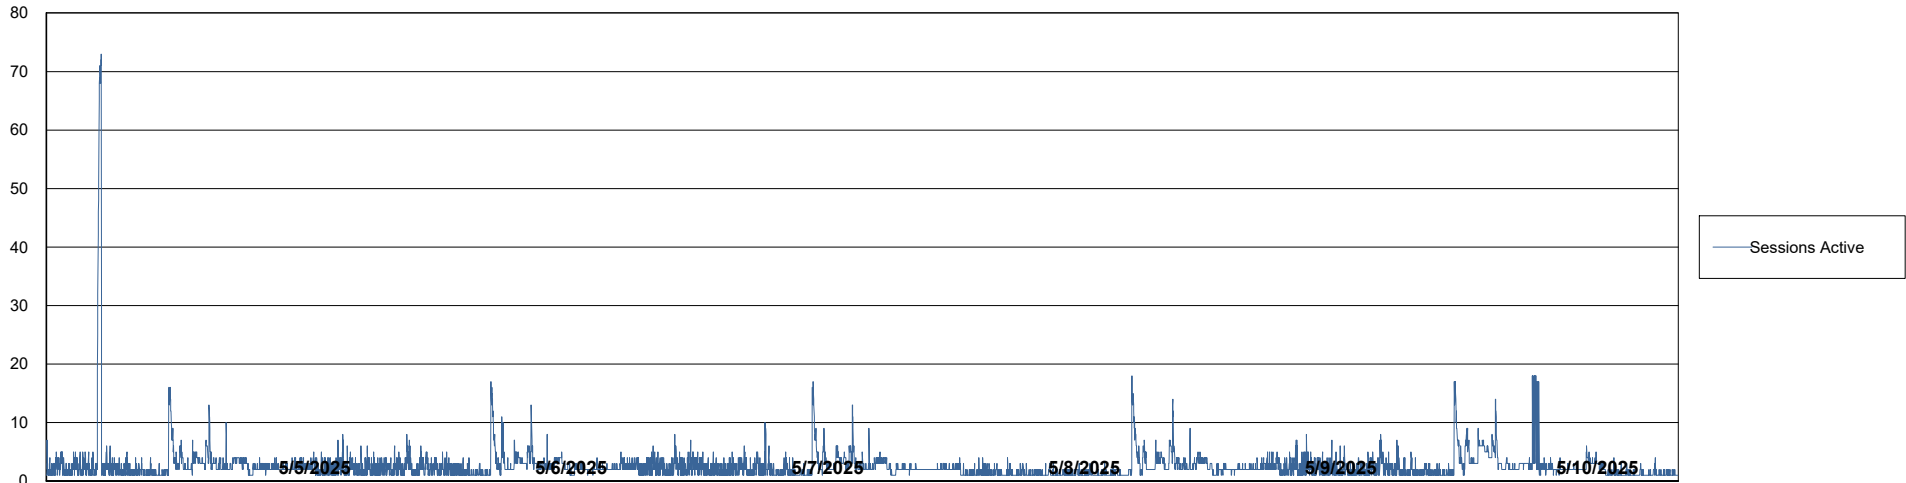

Database Performance KLH_PRD_SRSDDB01_ABS1