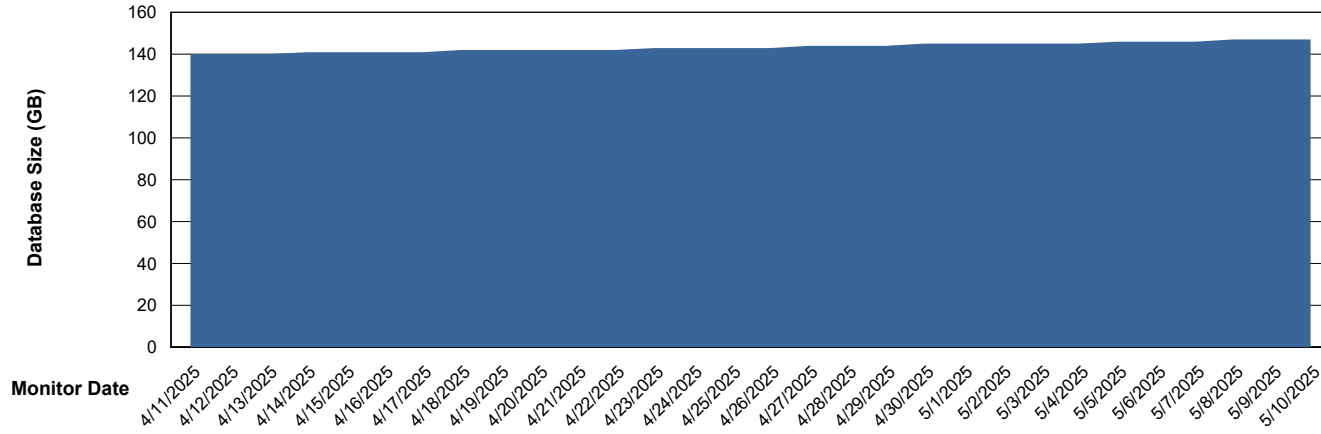

DB Processes Max 4
DB Processes Max 1,000
DB Processes Max 0

Weekly SLA Customer Report

Customer KLH_Production (24/7)
Database ID 139

DATABASE SIZE Future Live KLH_PRD_SRSBIDB02_ABS1

Database growth over last month

DATABASE SIZE KLH_PRD_SRSBIDB01_ABS1

Database growth over last month

Weekly SLA Customer Report

Customer KLH_Production (24/7)
Database ID 139

DATABASE SIZE KLH_PRD_SRSDB01_ABS1

Database growth over last month