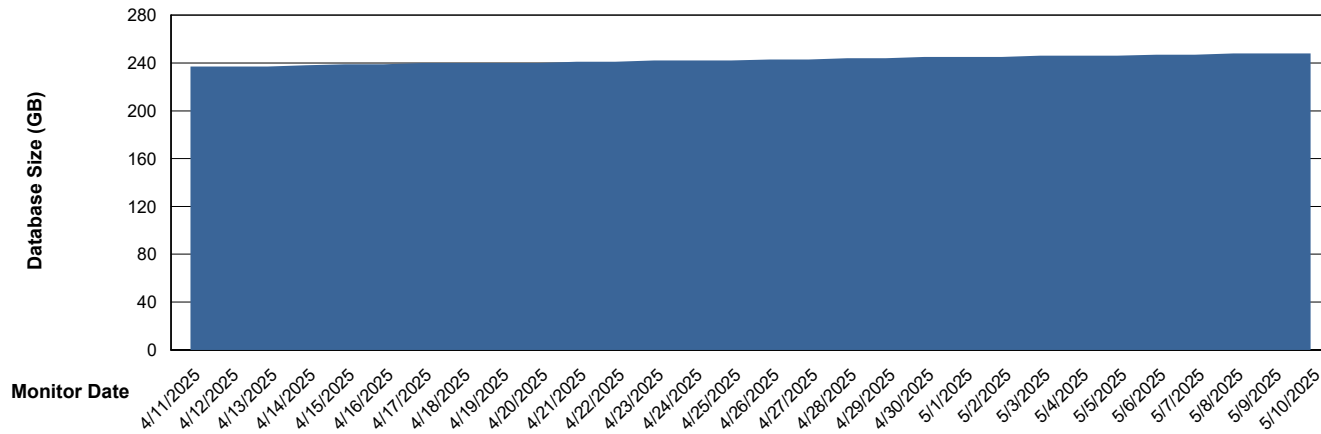

DB Processes Max 4
DB Processes Max 1,000
DB Processes Max 0

Weekly SLA Customer Report

Customer KLH_Production (24/7)
Database ID 139

DATABASE SIZE Future Live KLH_PRD_SRSBIDB02_ABS1

Database growth over last month

DATABASE SIZE KLH_PRD_SRSBIDB01_ABS1

Database growth over last month

Weekly SLA Customer Report

Customer KLH_Production (24/7)
Database ID 139

DATABASE SIZE KLH_PRD_SRSDB01_ABS1

Database growth over last month