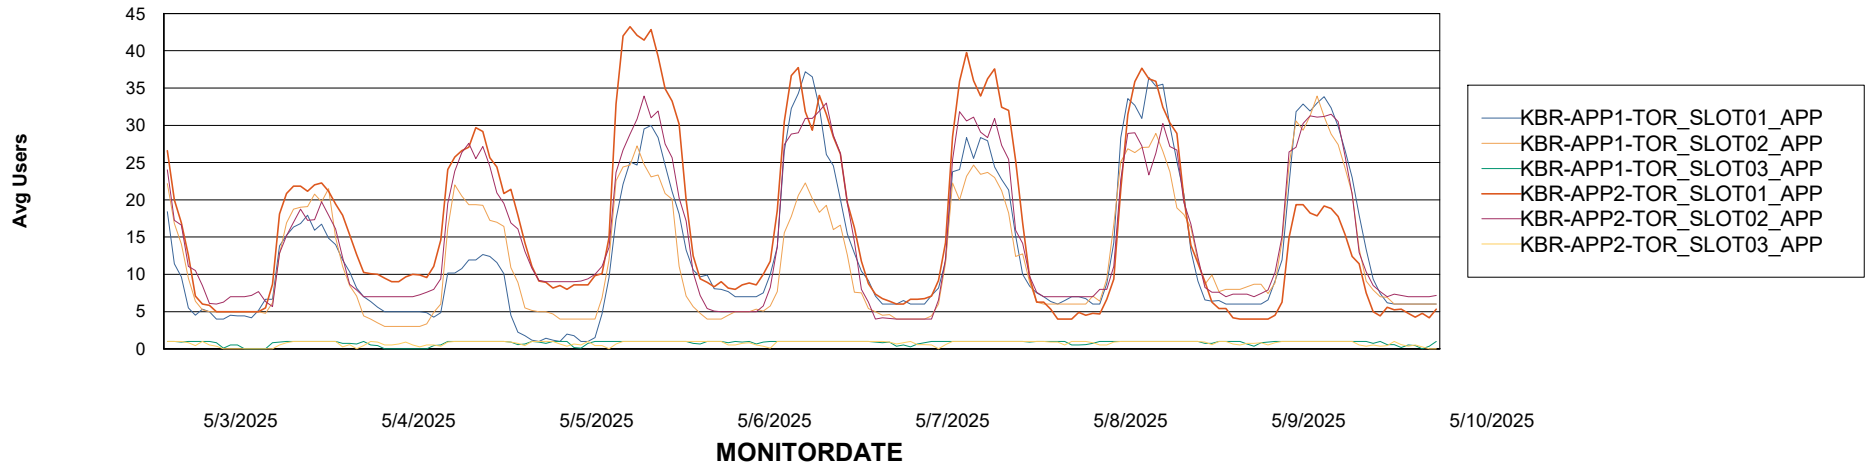

Avg users per day per ABS server