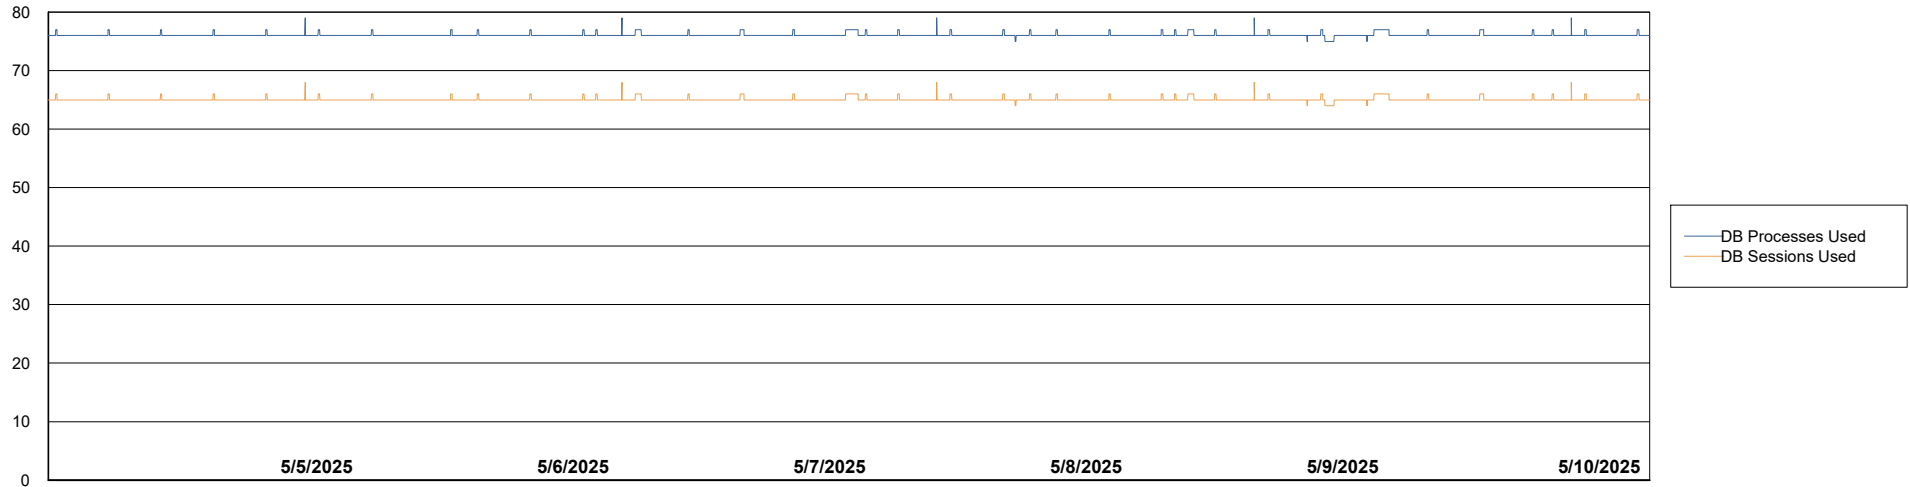

Database Performance KBR-DBS2-TOR_PROD_HSBABS1

DB Processes Max 1,000
DB Processes Max 4
DB Processes Max 0