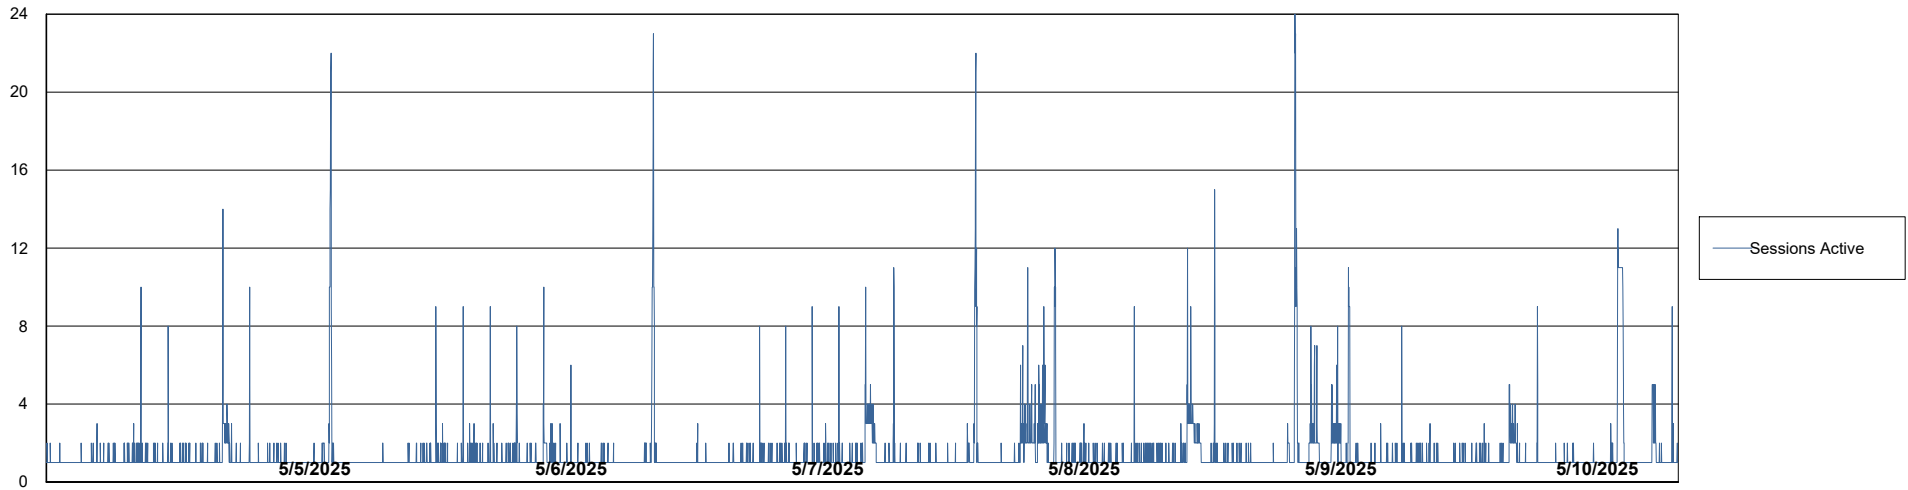

Weekly SLA Customer Report

Customer KBR OCI TOR Production
Database ID 200

Database Performance KBR-BI-TOR_PROD_ABS1

Weekly SLA Customer Report

Customer KBR OCI TOR Production
Database ID 200

Database Performance KBR-DBS1-TOR_PROD_ABS1