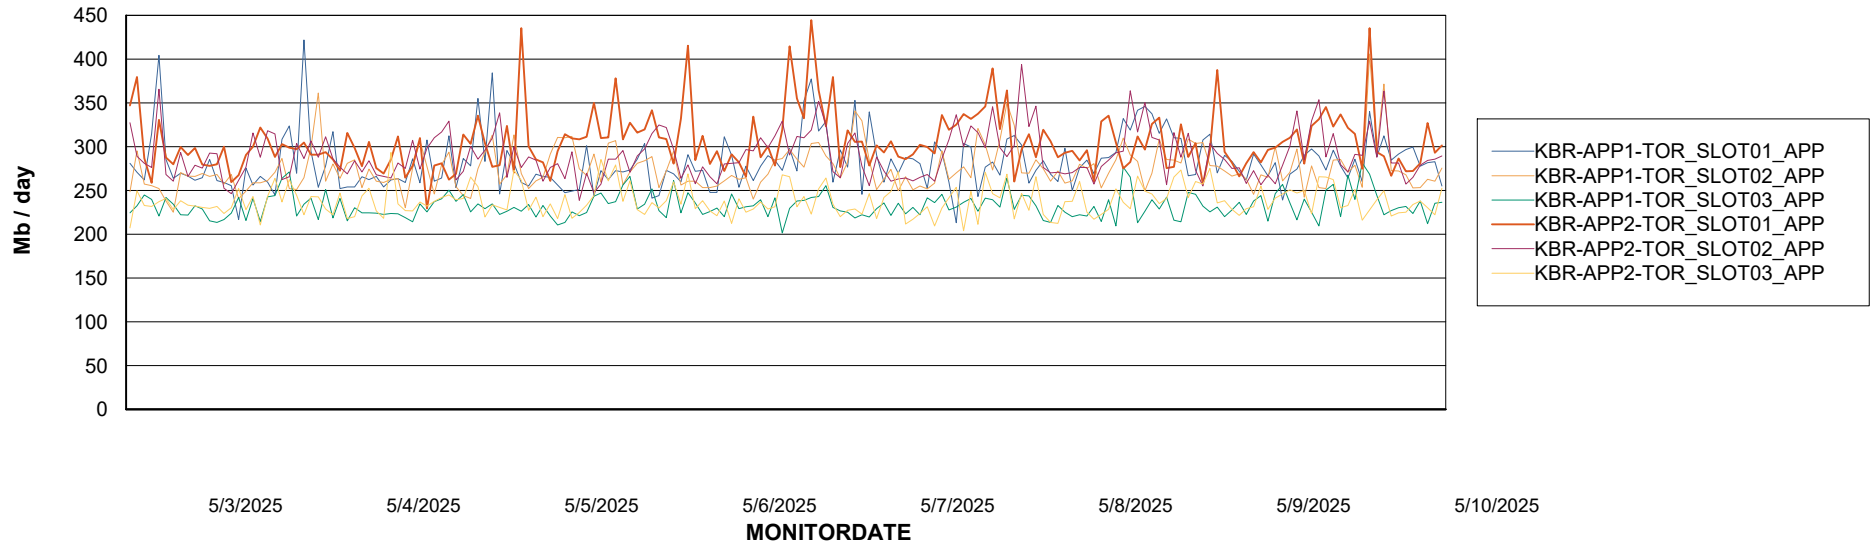

ABSSolute Application Server Services

Avg memory used per ABS Server Service