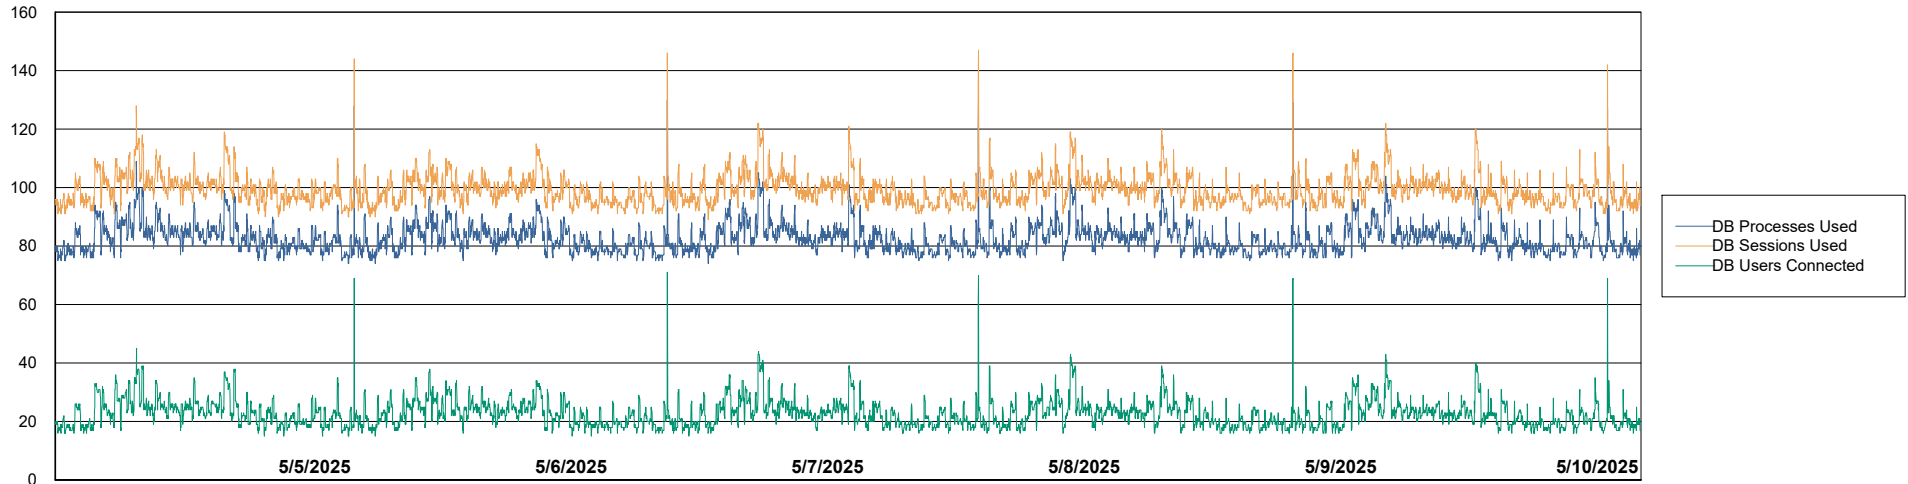

Database Performance KBR-BI-TOR_PROD_ABS1