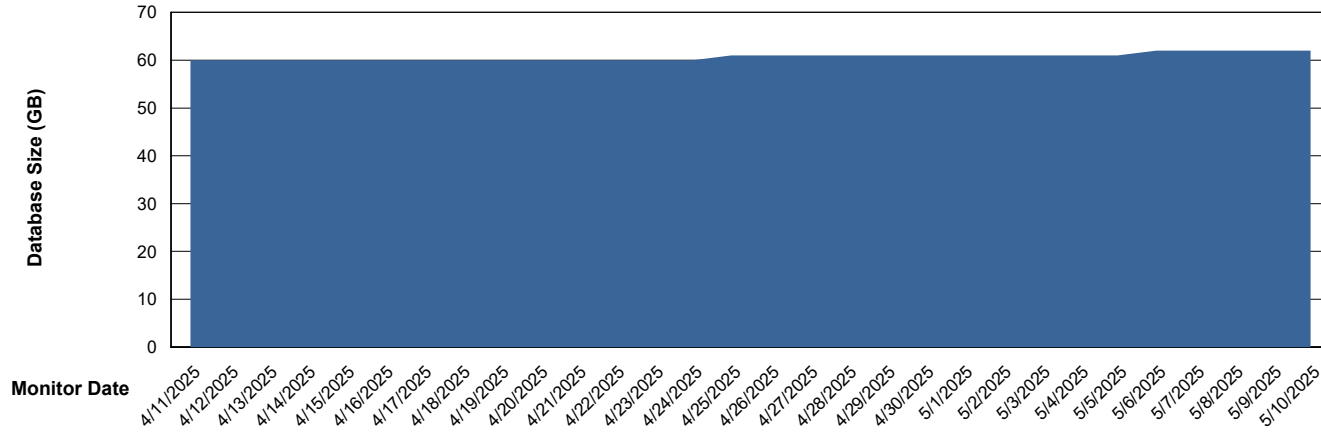

DATABASE SIZE KBR-BI-TOR_PROD_ABS1

Database growth over last month