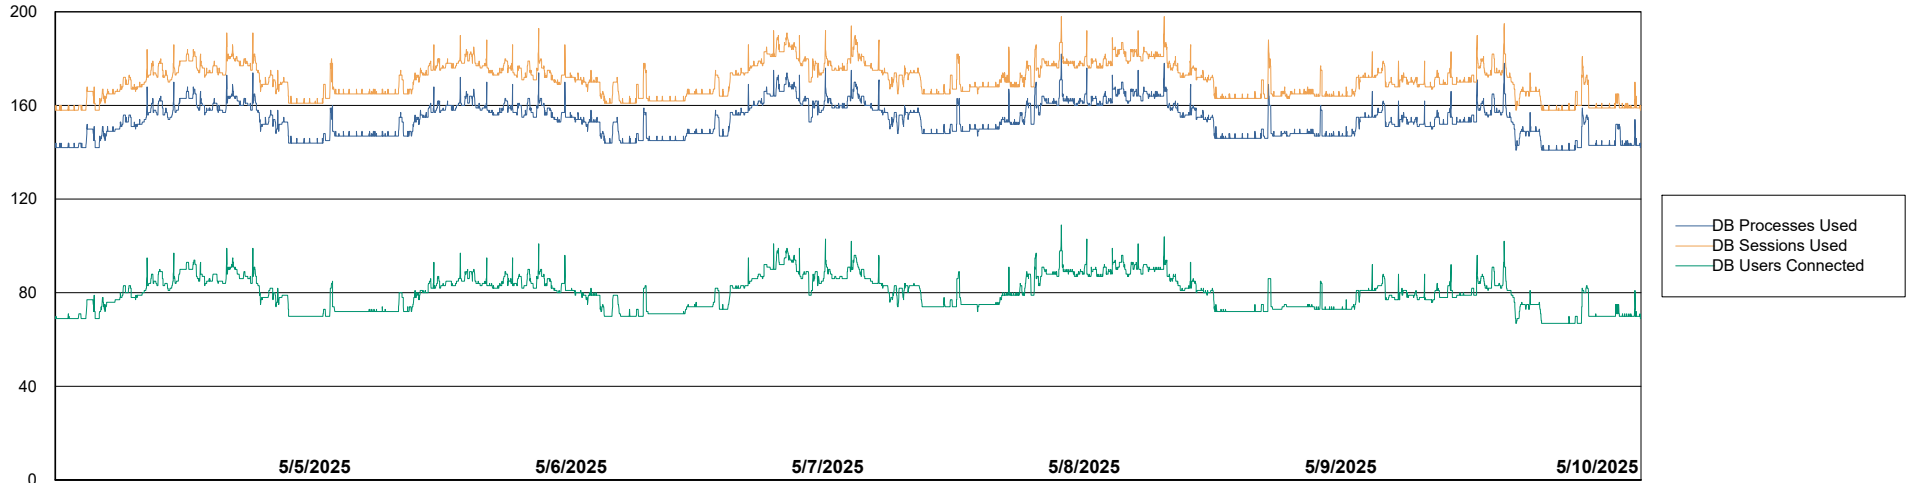

Weekly SLA Customer Report

Customer KBR OCI TOR Production
Database ID 200

Database Performance KBR-BI-TOR_PROD_ABS1

Weekly SLA Customer Report

Customer KBR OCI TOR Production
Database ID 200

Database Performance KBR-DBS1-TOR_PROD_ABS1