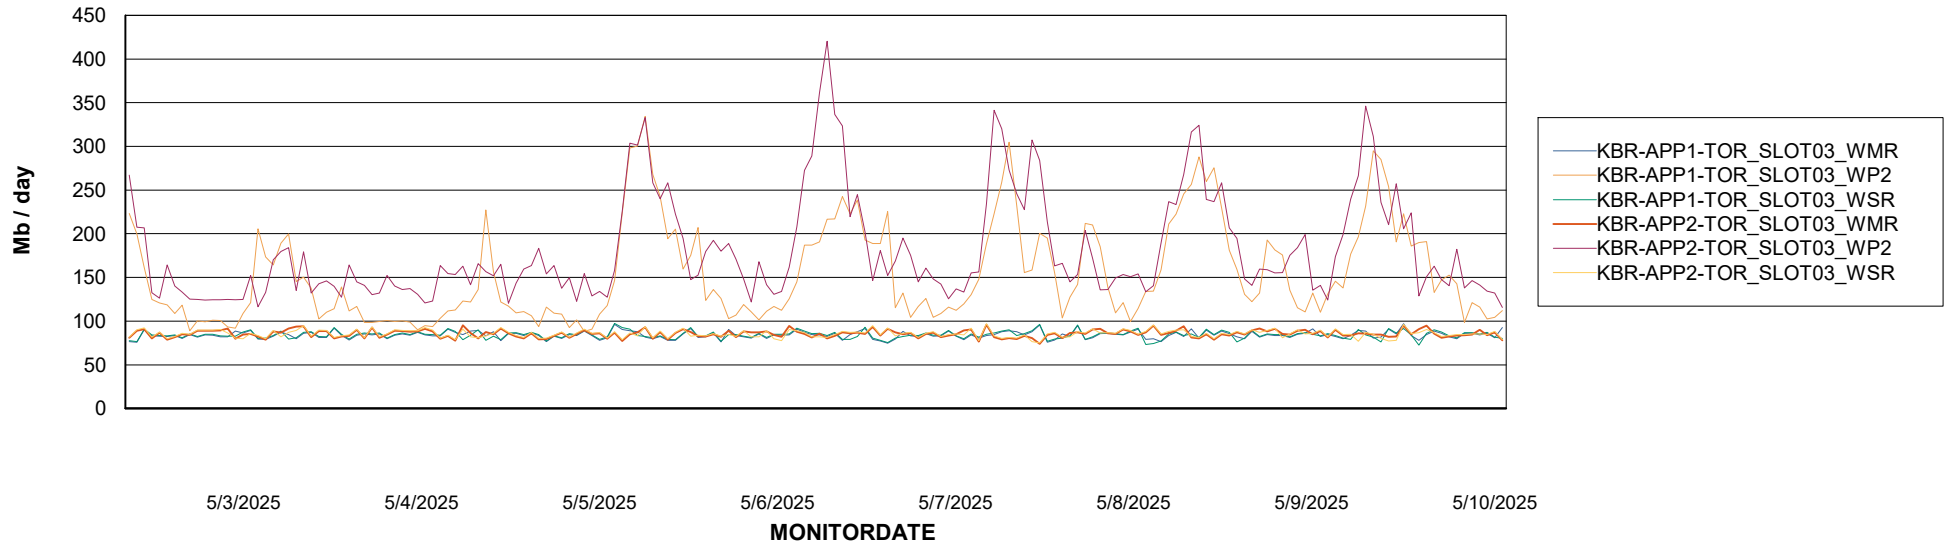

ABSSolute Web Component Services

Avg memory used per ABS Web component