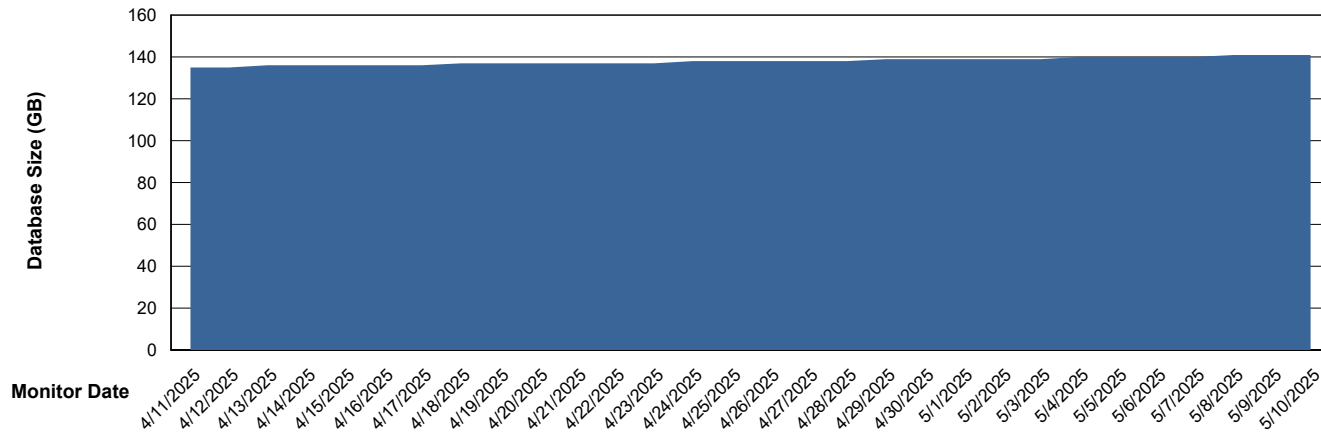

Customer KBR OCI TOR Production
Database ID 200

DATABASE SIZE KBR-BI-TOR_PROD_ABS1

Database growth over last month

DATABASE SIZE KBR-DBS1-TOR_PROD_ABS1

Database growth over last month

Weekly SLA Customer Report