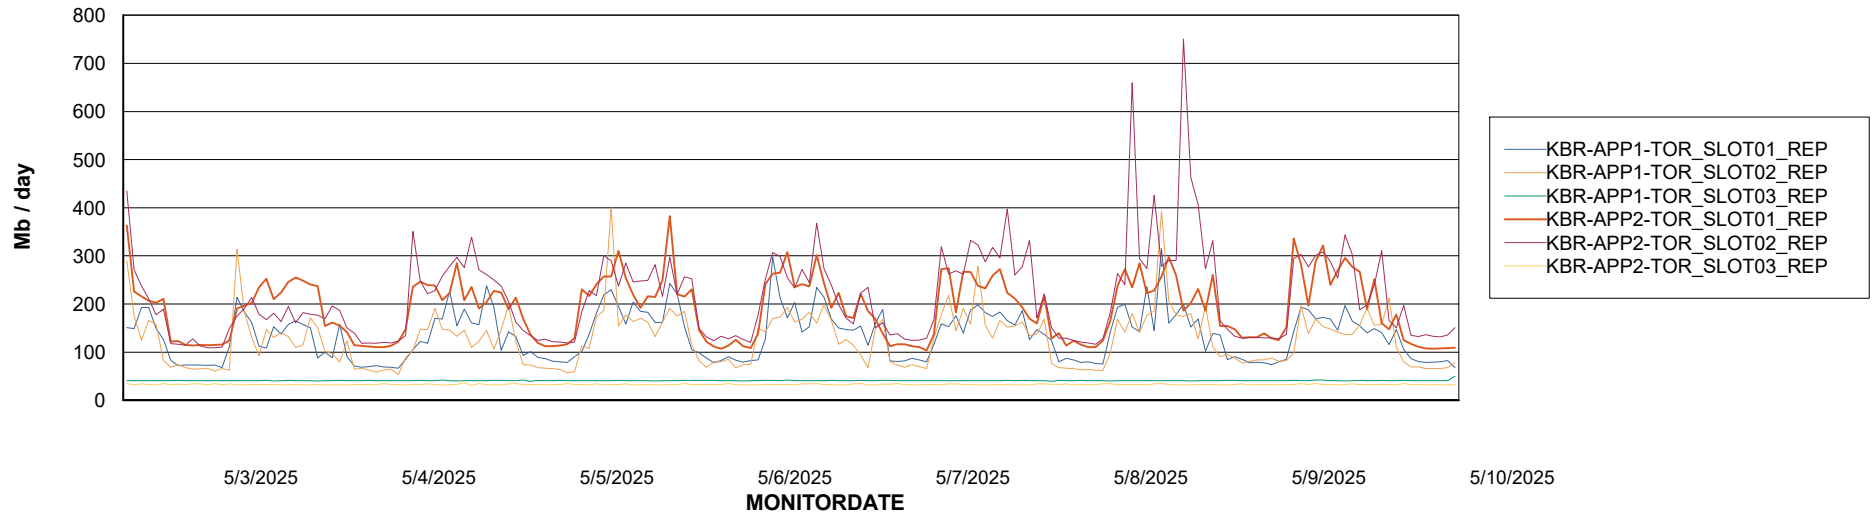

Avg memory used per ABS Server Service

Avg users per day per ABS server

Weekly SLA Customer Report

Customer KBR OCI TOR Production
Database ID 200

ABSSolute Application ReportServer Services

Avg memory used per ReportServer Service