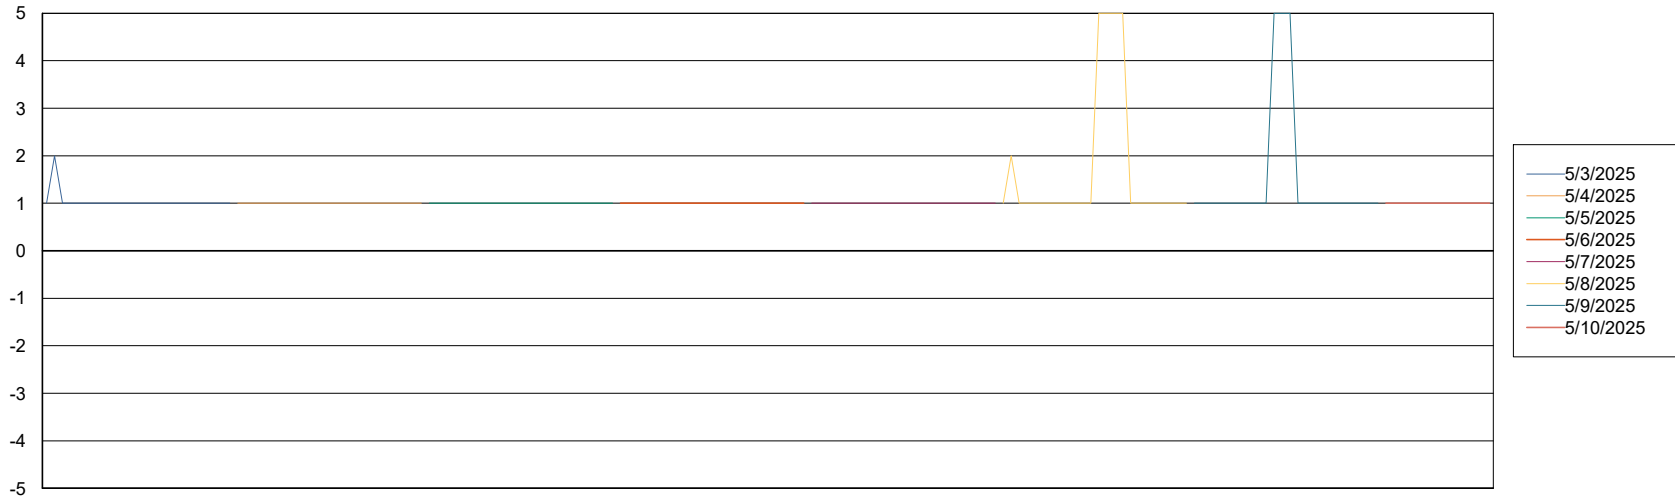

Standby Database Health KBR OCI TOR Production

Recovery lag for last 7 days