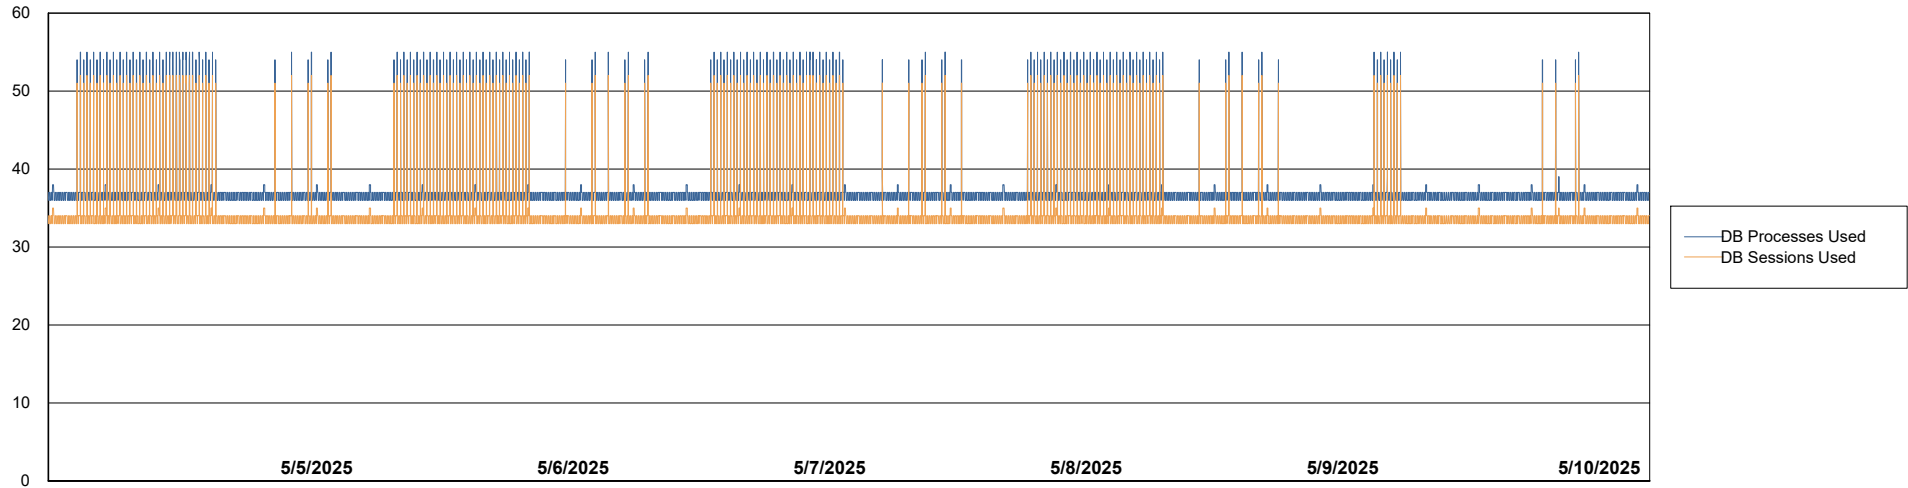

Database Performance HUE_PRD_S-ORATEST2_HSBABS1

DB Processes Max 1,000