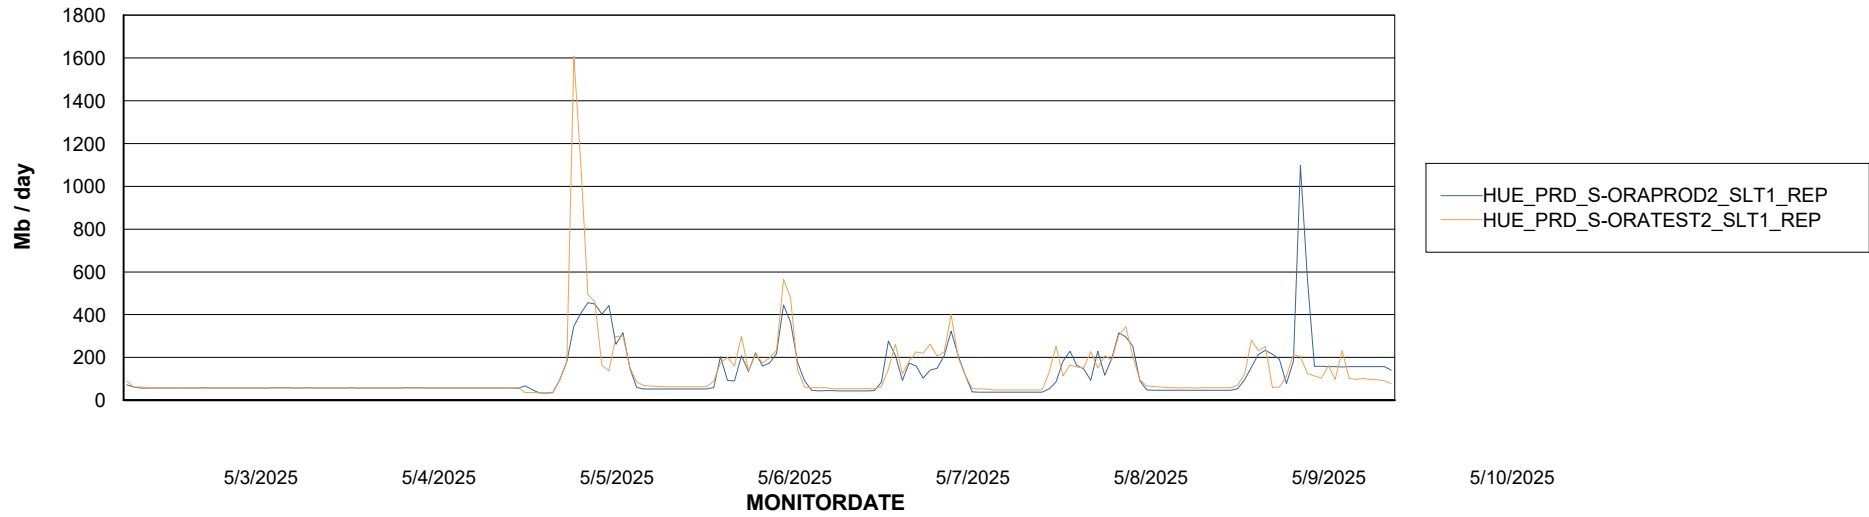

Avg memory used per ABS Server Service

Avg users per day per ABS server

Weekly SLA Customer Report

Customer HUE_Production
Database ID 154

ABSSolute Application ReportServer Services

Avg memory used per ReportServer Service