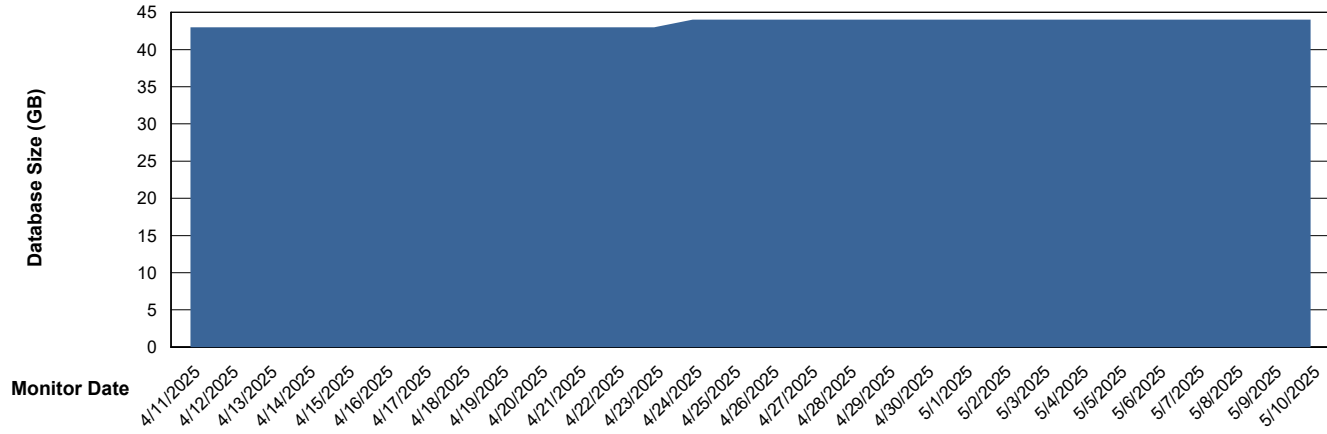

DATABASE SIZE HUE_PRD_S-ORABI2024_ABS1

Database growth over last month