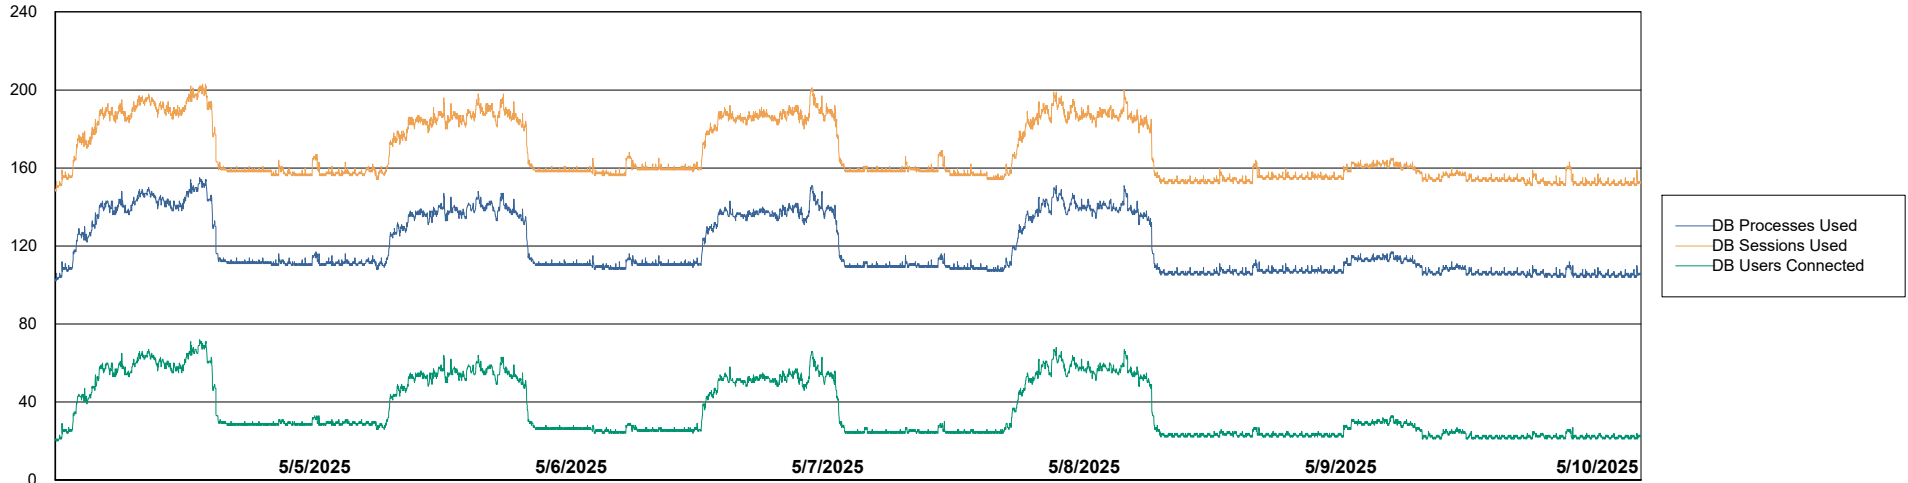

Weekly SLA Customer Report

Customer HUE_Production
Database ID 154

Database Performance HUE_PRD_S-ORABI2024_ABS1

Weekly SLA Customer Report

Customer HUE_Production
Database ID 154

Database Performance HUE_PRD_S-ORAPROD2_ABS1