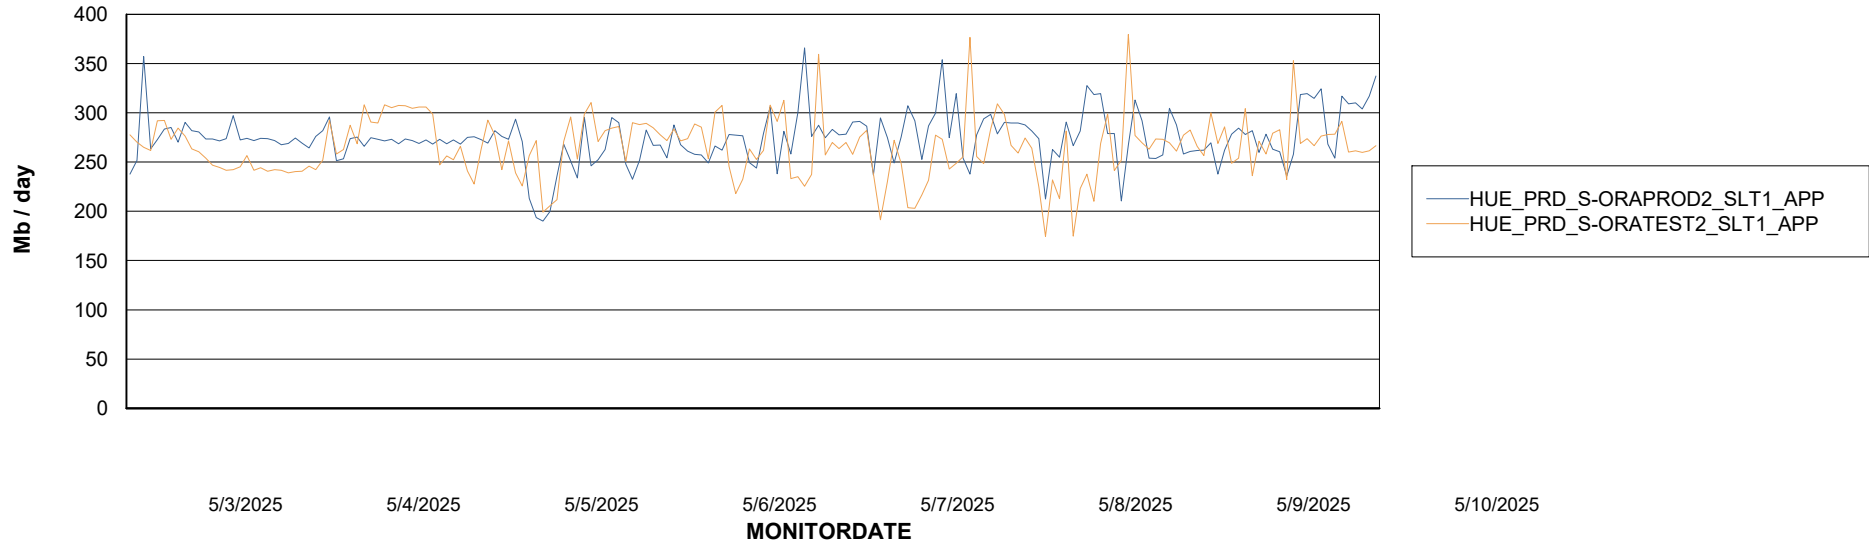

ABSSolute Application Server Services

Avg memory used per ABS Server Service