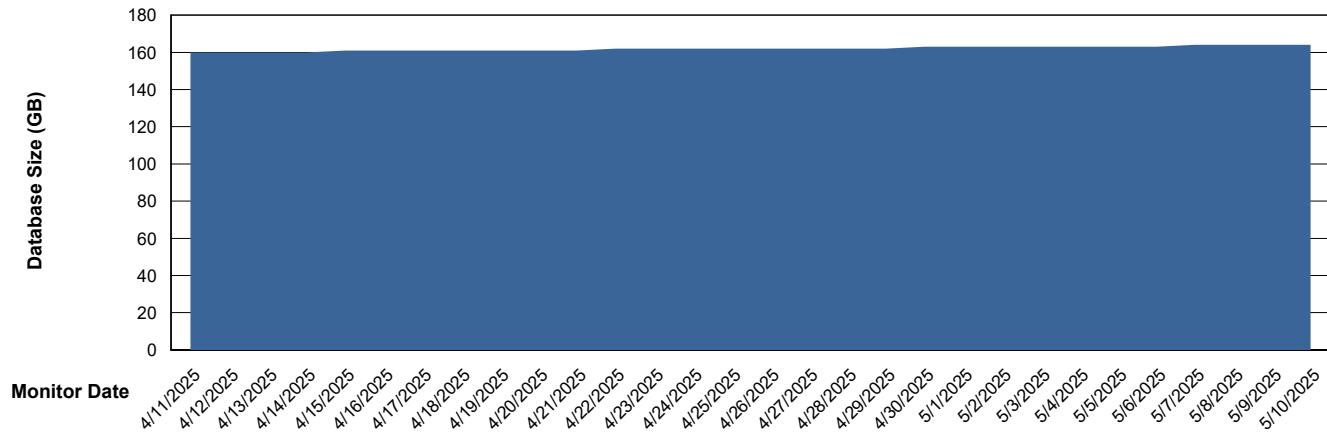

DATABASE SIZE HUE_PRD_S-ORAPROD2_ABS1

Database growth over last month