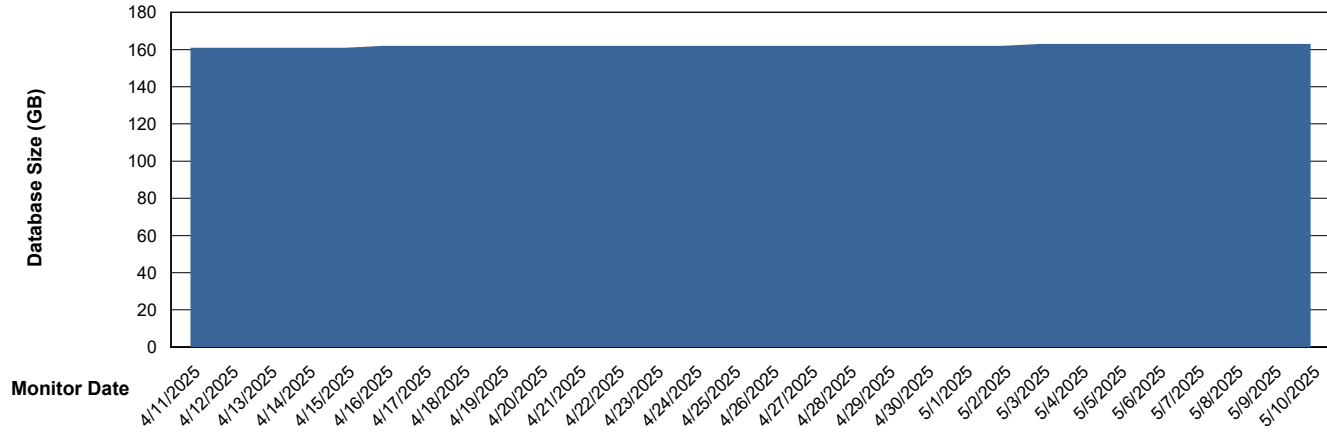

Weekly SLA Customer Report

Customer EUT_Production
Database ID 114

Database Performance EUT_EUP_PRD_URVINA22T_DB_ABS1

Weekly SLA Customer Report

Customer EUT_Production
Database ID 114

Database Performance EUT_URM_PRD_URVINA26_DB_ABS1

Weekly SLA Customer Report

Customer EUT_Production
Database ID 114

DATABASE SIZE EUT_EUP_PRD_URVINA22T_DB_ABS1

Database growth over last month

DATABASE SIZE EUT_URM_PRD_URVINA26_DB_ABS1

Database growth over last month