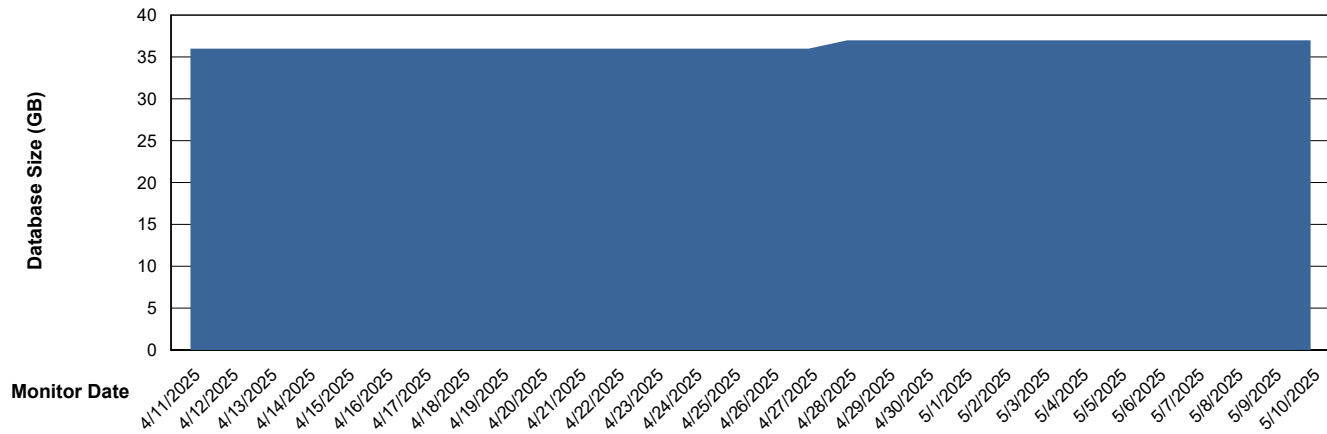

Weekly SLA Customer Report

Customer EUT_Production
Database ID 114

DATABASE SIZE EUT_EUP_PRD_URVINA22T_DB_ABS1

Database growth over last month

DATABASE SIZE EUT_URM_PRD_URVINA26_DB_ABS1

Database growth over last month