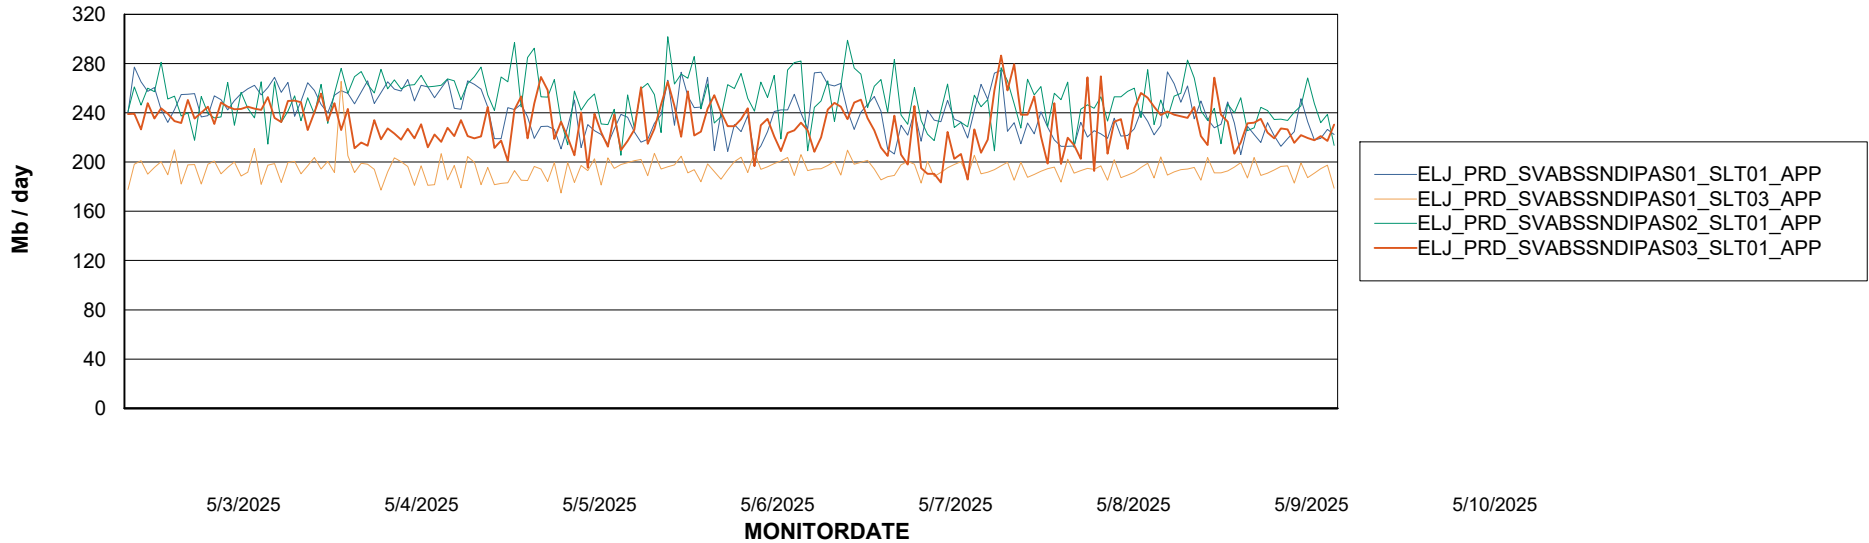

ABSSolute Application Server Services

Avg memory used per ABS Server Service