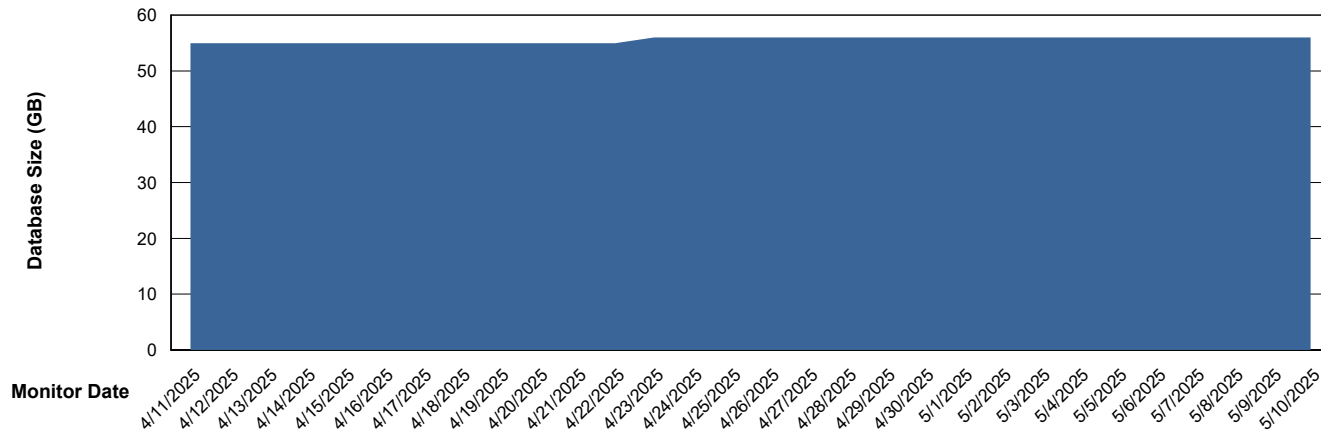

# Weekly SLA Customer Report

Customer ELJ Production  
Database ID 72

DATABASE SIZE ELJ\_PRD\_FRASEQXPRDDB01\_ABS1

### Database growth over last month

DATABASE SIZE ELJ\_PRD\_FRASEQXPRDDB03\_ABS1

### Database growth over last month