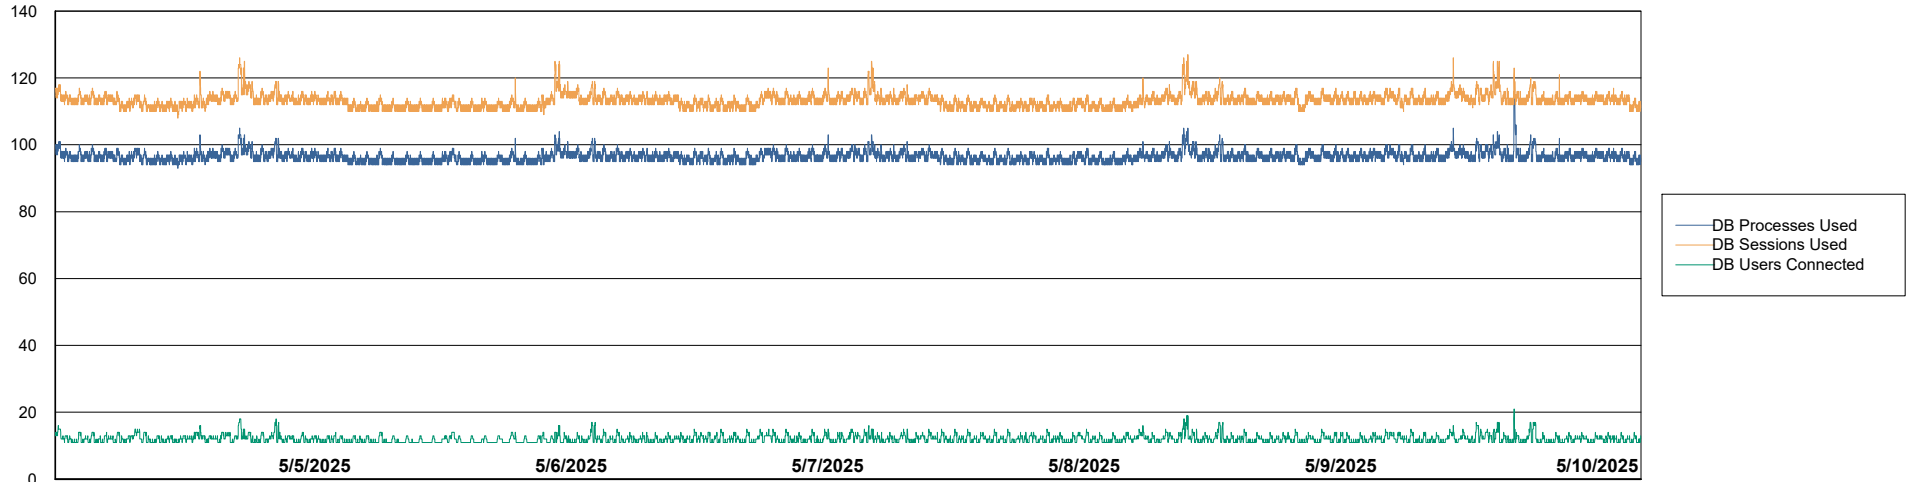

Database Performance ELJ_PRD_FRASEQXPRDDB03_ABS1