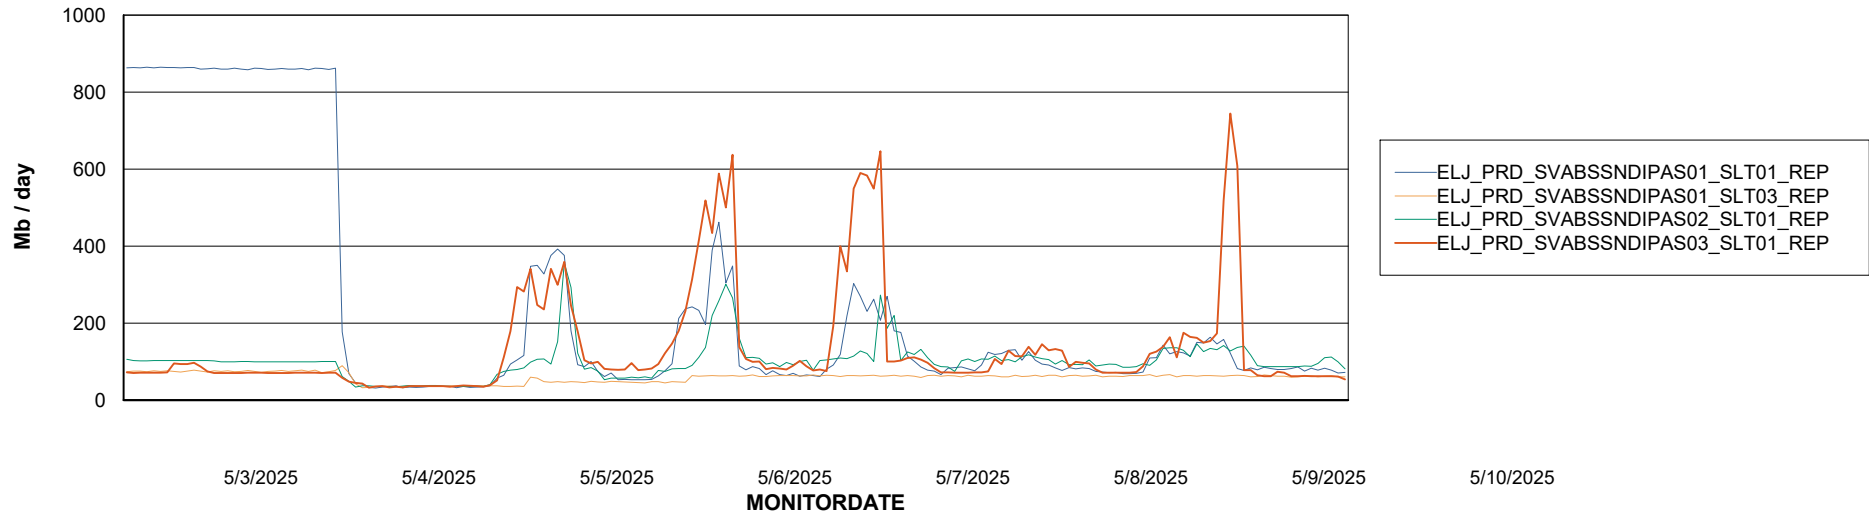

ABSSolute Application ReportServer Services

Avg memory used per ReportServer Service