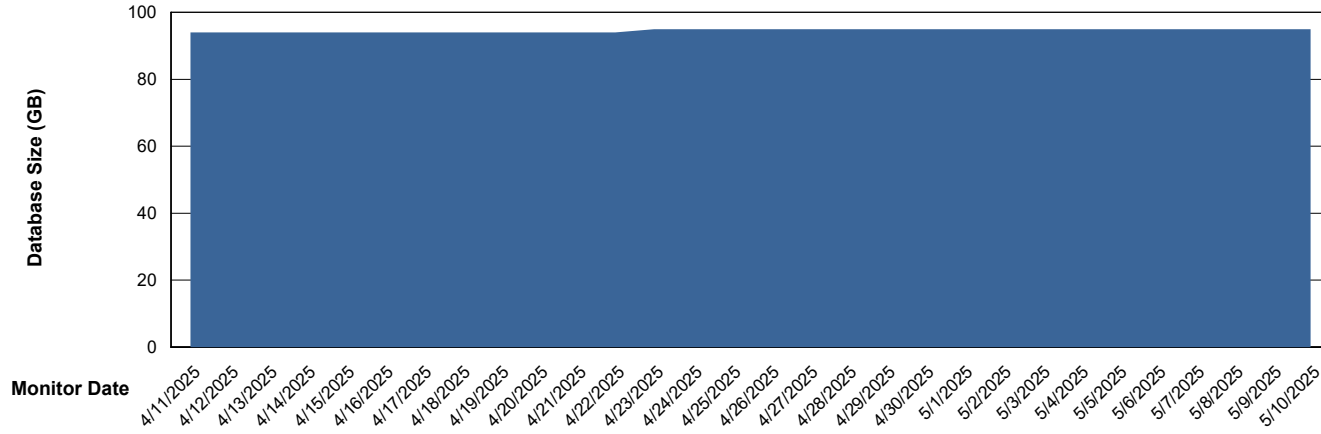

DATABASE SIZE ELJ_PRD_FRASEQXPRDDB01_ABS1

Database growth over last month