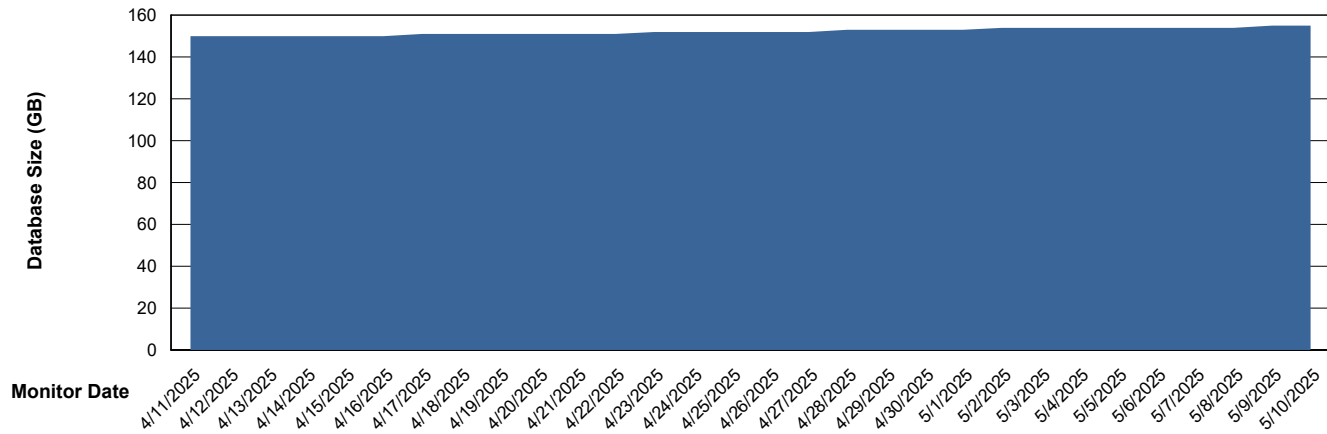

DATABASE SIZE ELI_PRD_FRASINTPRDDB01_ABS1

Database growth over last month