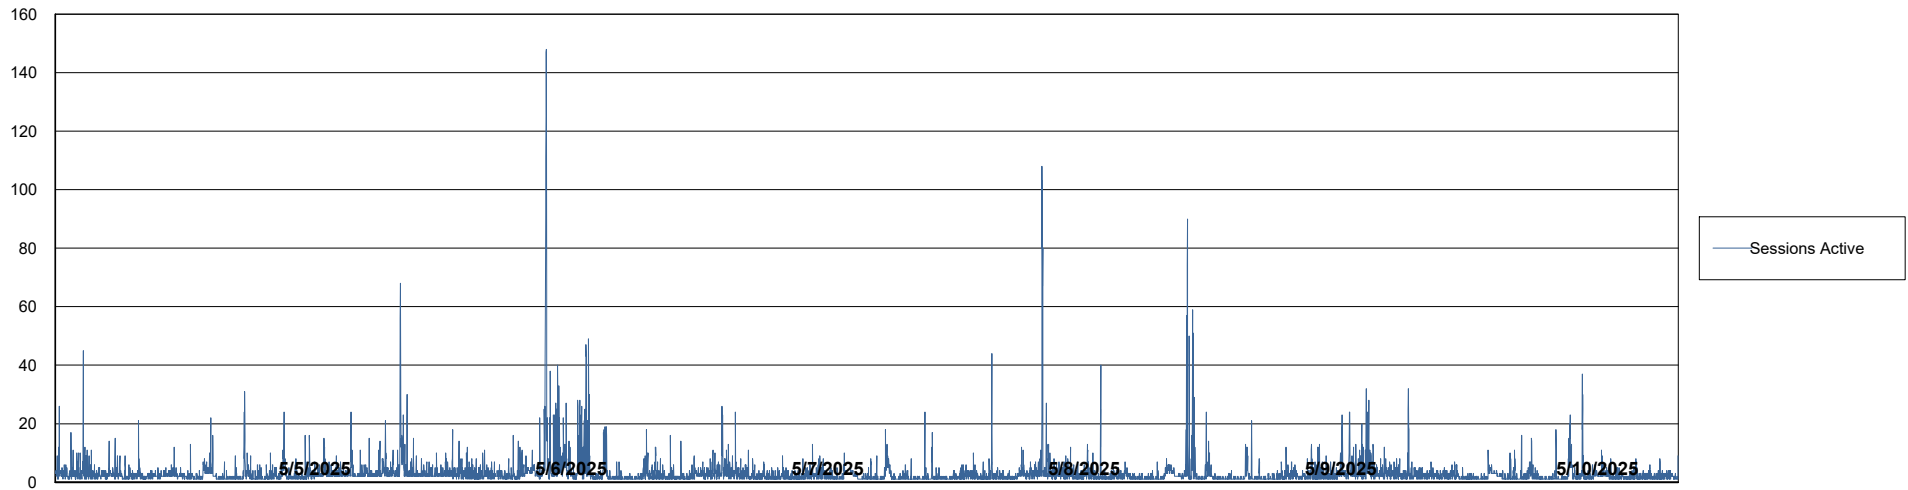

Database Performance ELI_PRD_FRASINTPRDDB01_ABS1