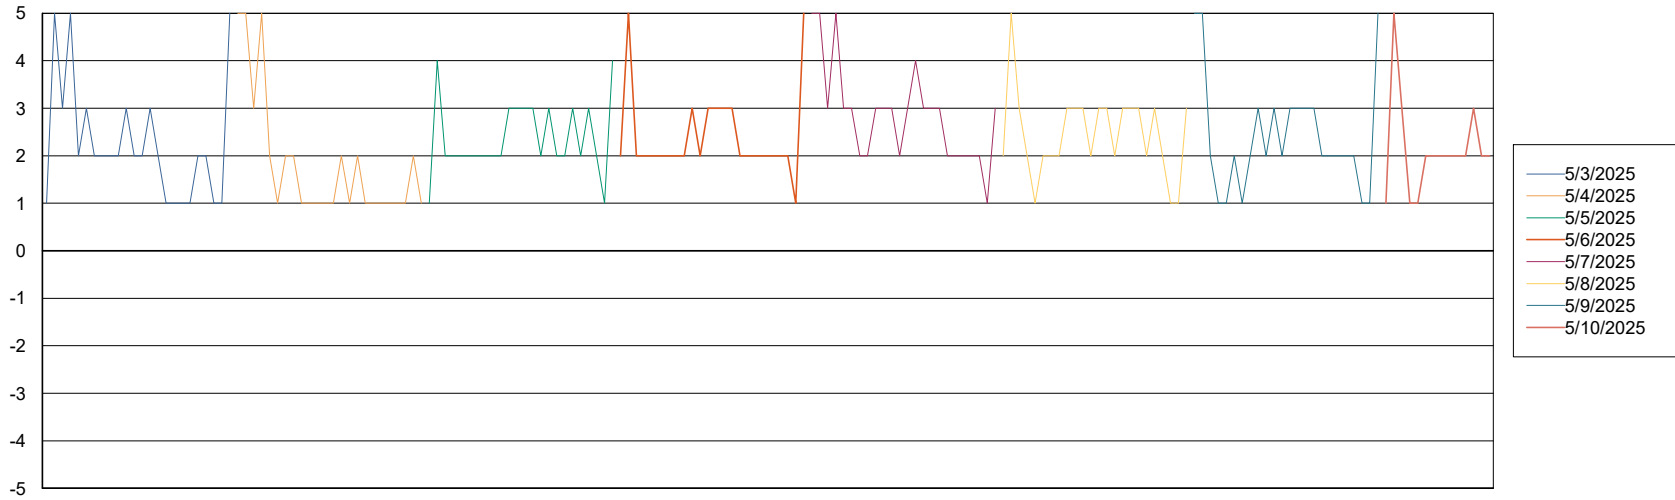

Standby Database Health ELI_Production

Recovery lag for last 7 days