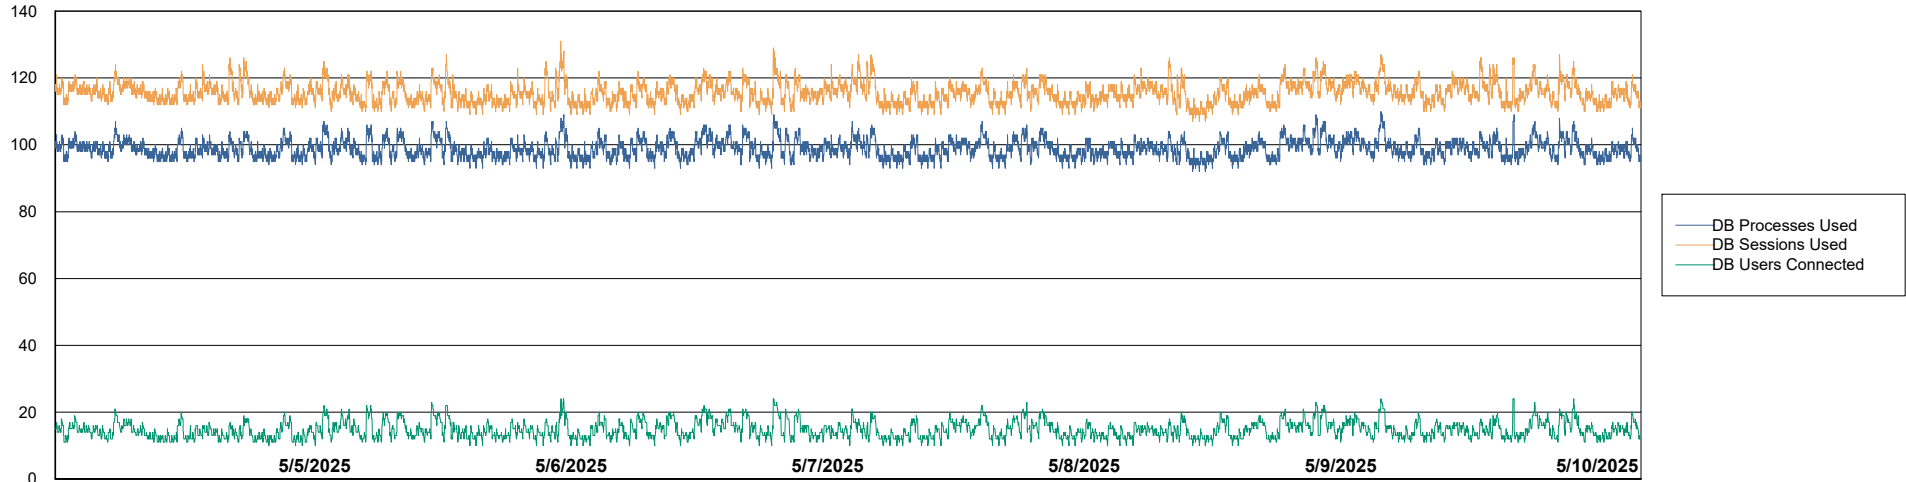

Database Performance ELI_PRD_FRASEQXPRDDB04-BI_ABS1