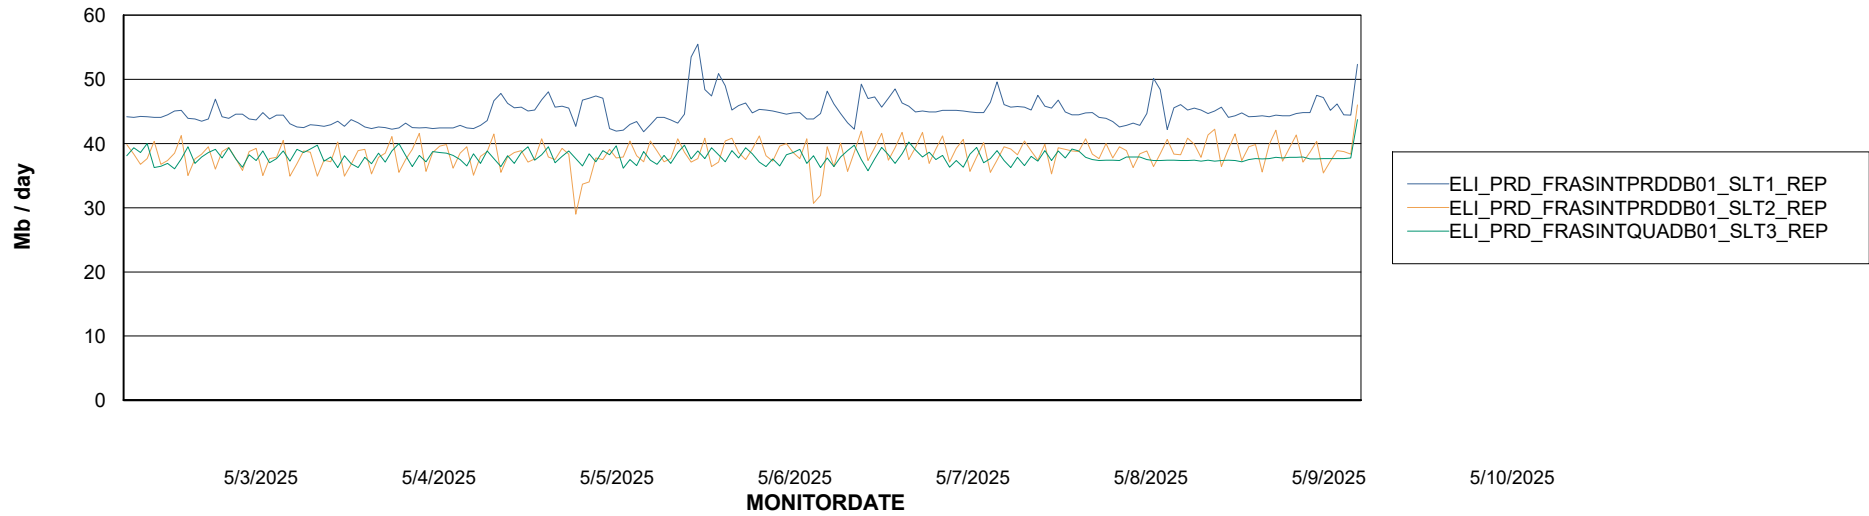

ABSSolute Application ReportServer Services

Avg memory used per ReportServer Service