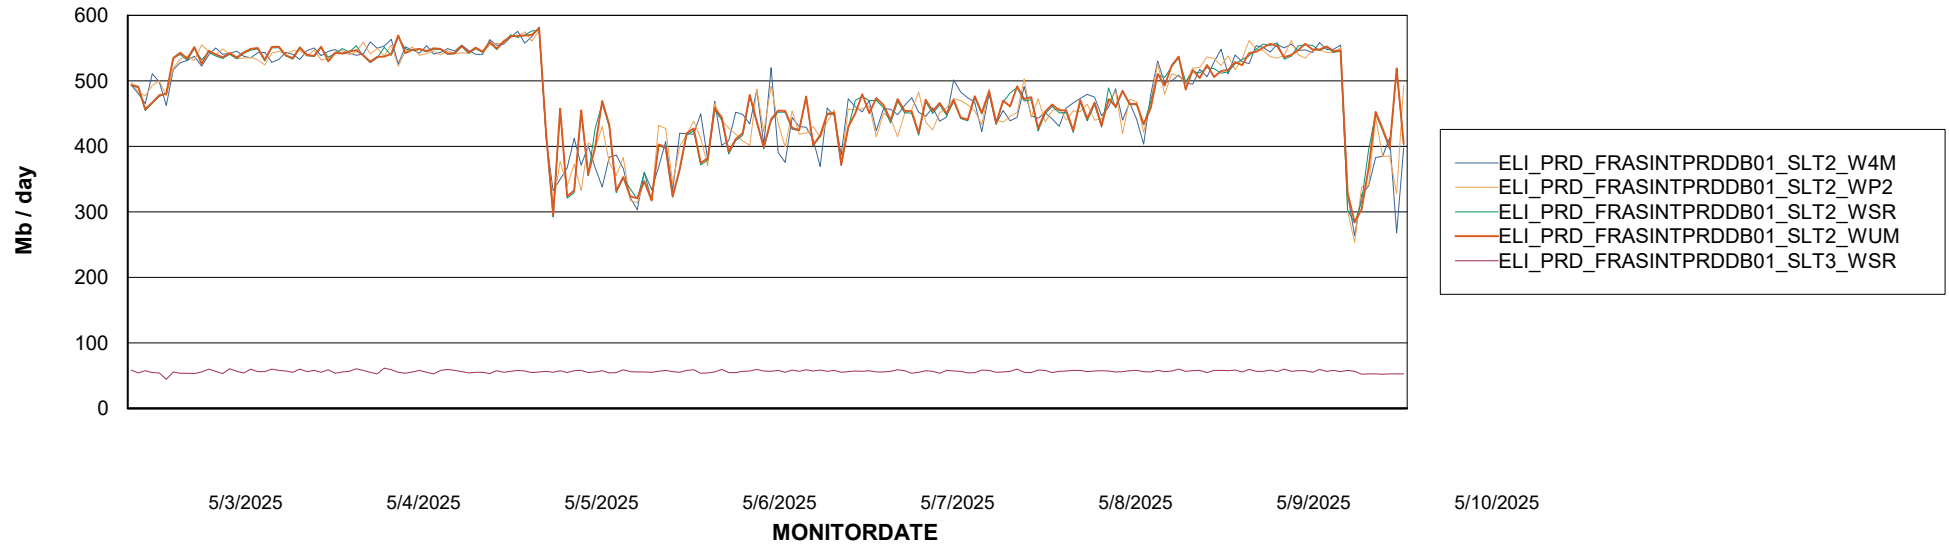

ABSSolute Web Component Services

Avg memory used per ABS Web component