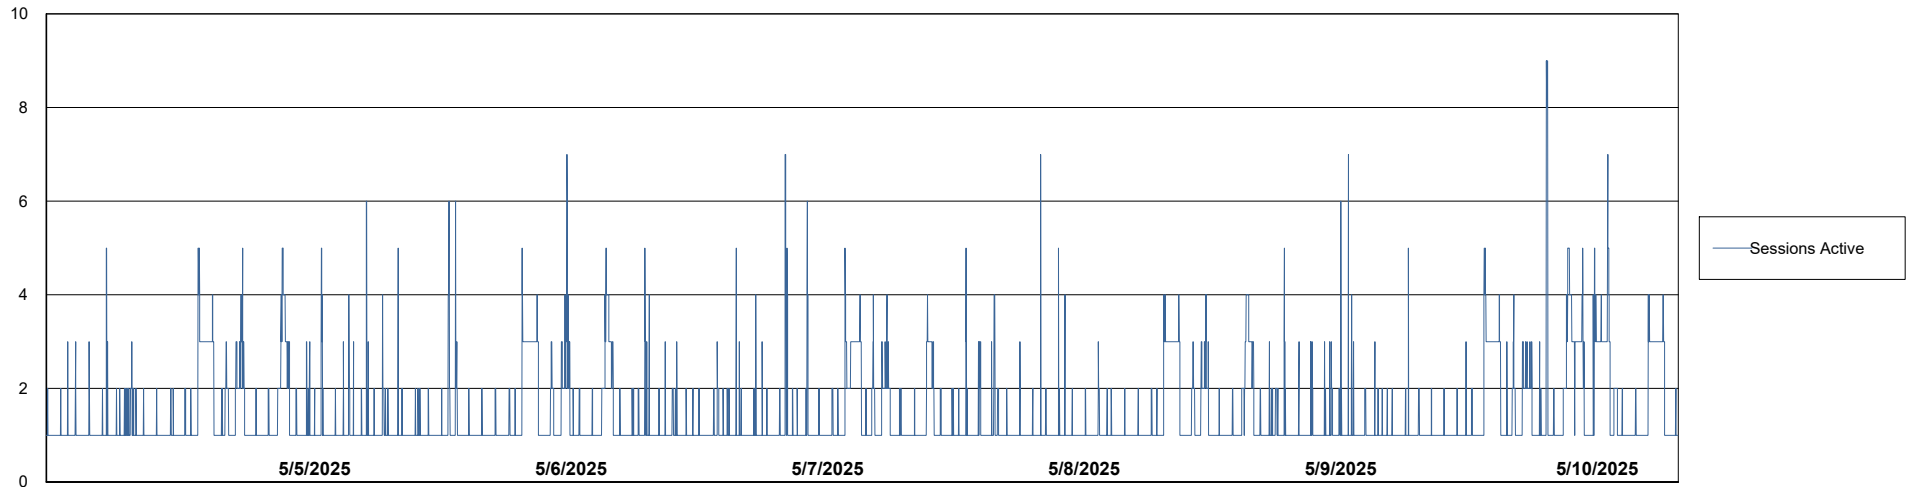

Database Performance ELI_PRD_FRASEQXPRDDB04-BI_ABS1