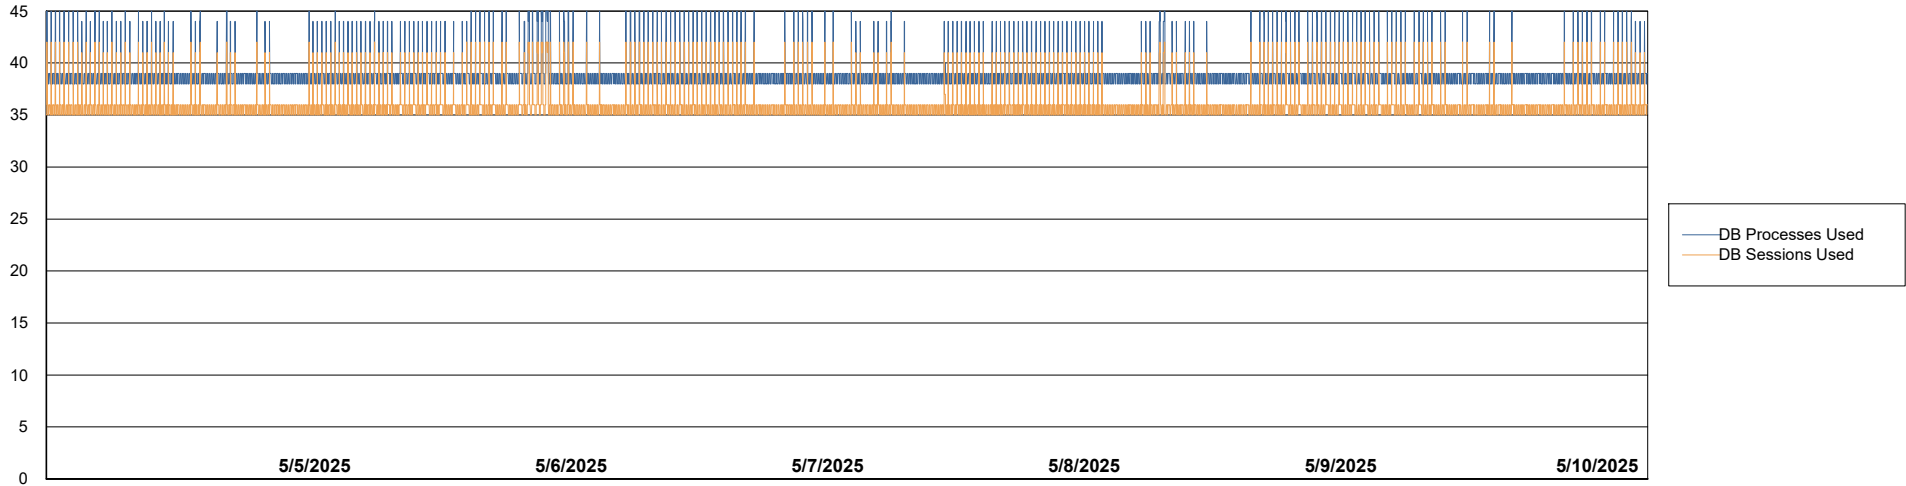

Database Performance ELI_PRD_FRASINTQUADB01_HSBABS1

DB Processes Max 1,000