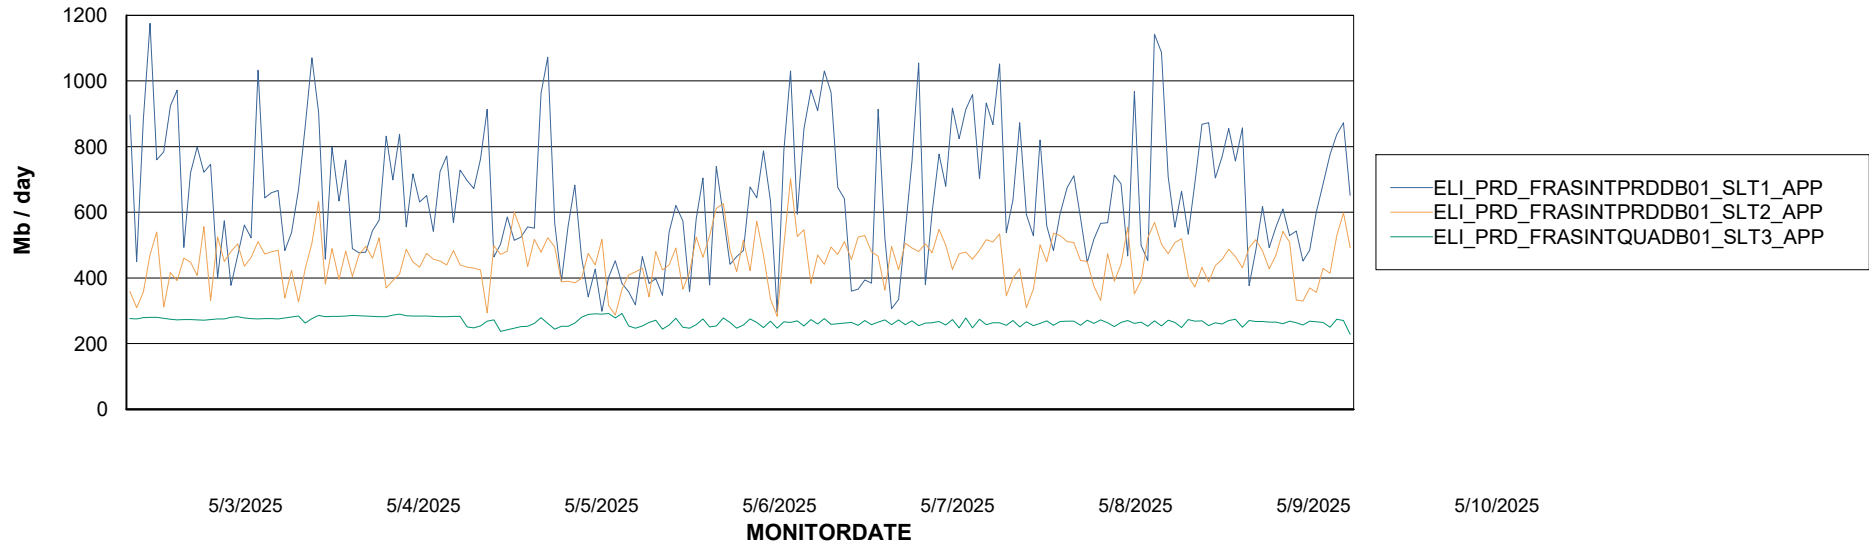

ABSSolute Application Server Services

Avg memory used per ABS Server Service