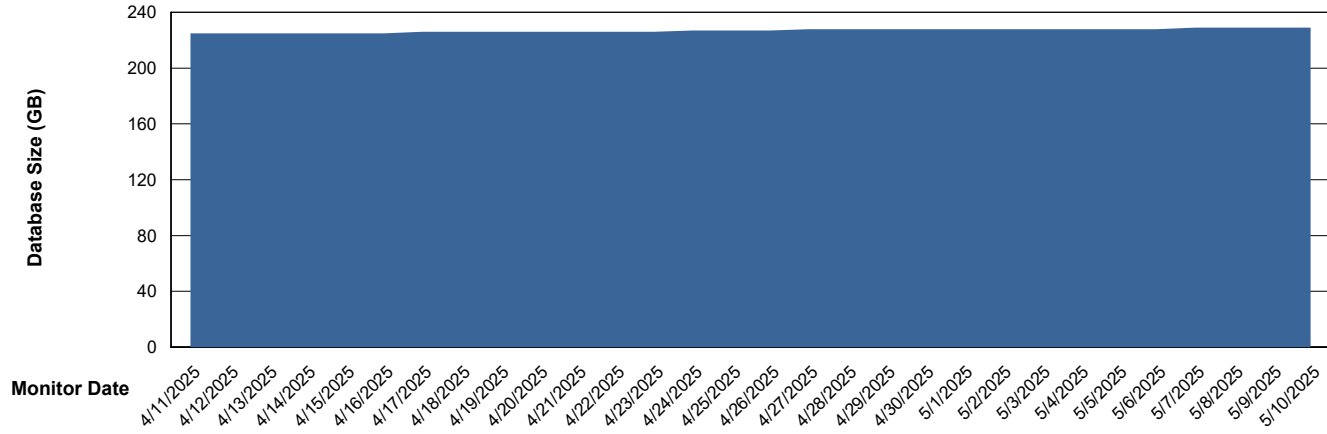

DATABASE SIZE ELI_PRD_FRASEQXPRDDB04-BI_ABS1

Database growth over last month