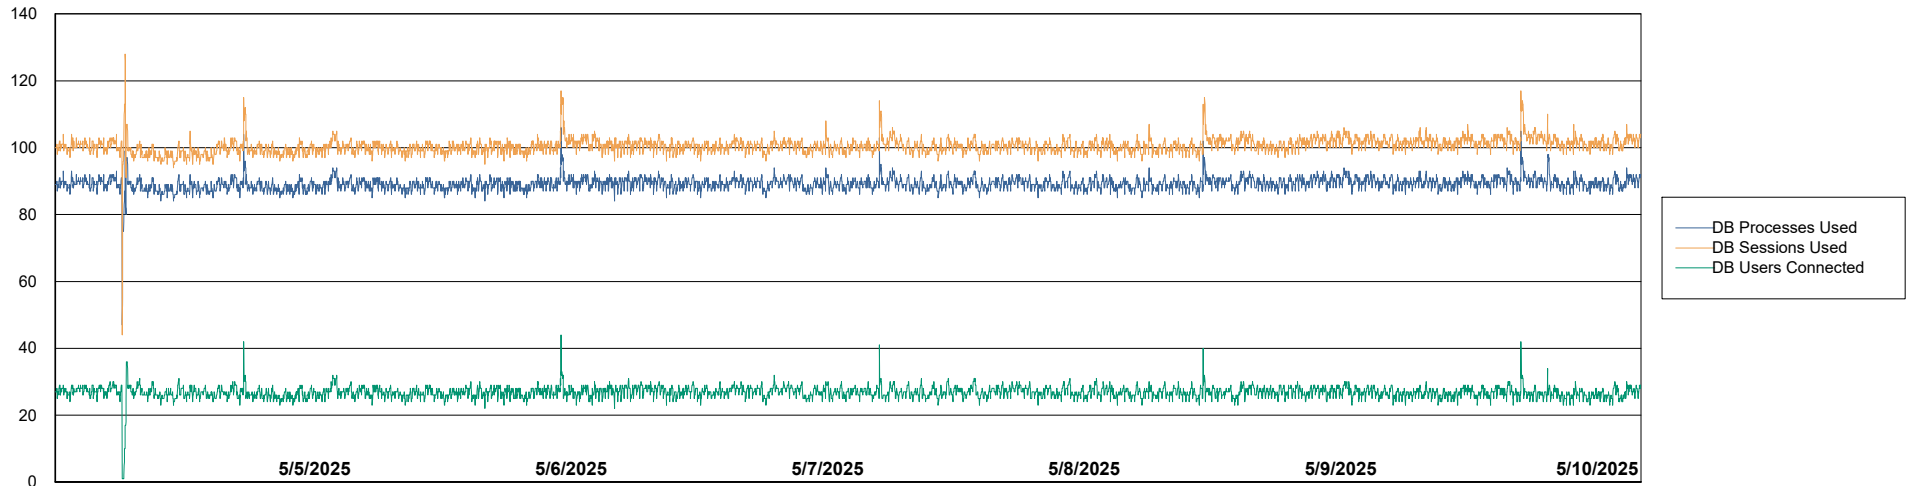

Weekly SLA Customer Report

Customer ECL_Production
Database ID 156

Database Performance ECL_PRD_ECLABS_ABS1

Weekly SLA Customer Report

Customer ECL_Production
Database ID 156

Database Performance ECL_PRD_ECL-ABS-BI_ABS1