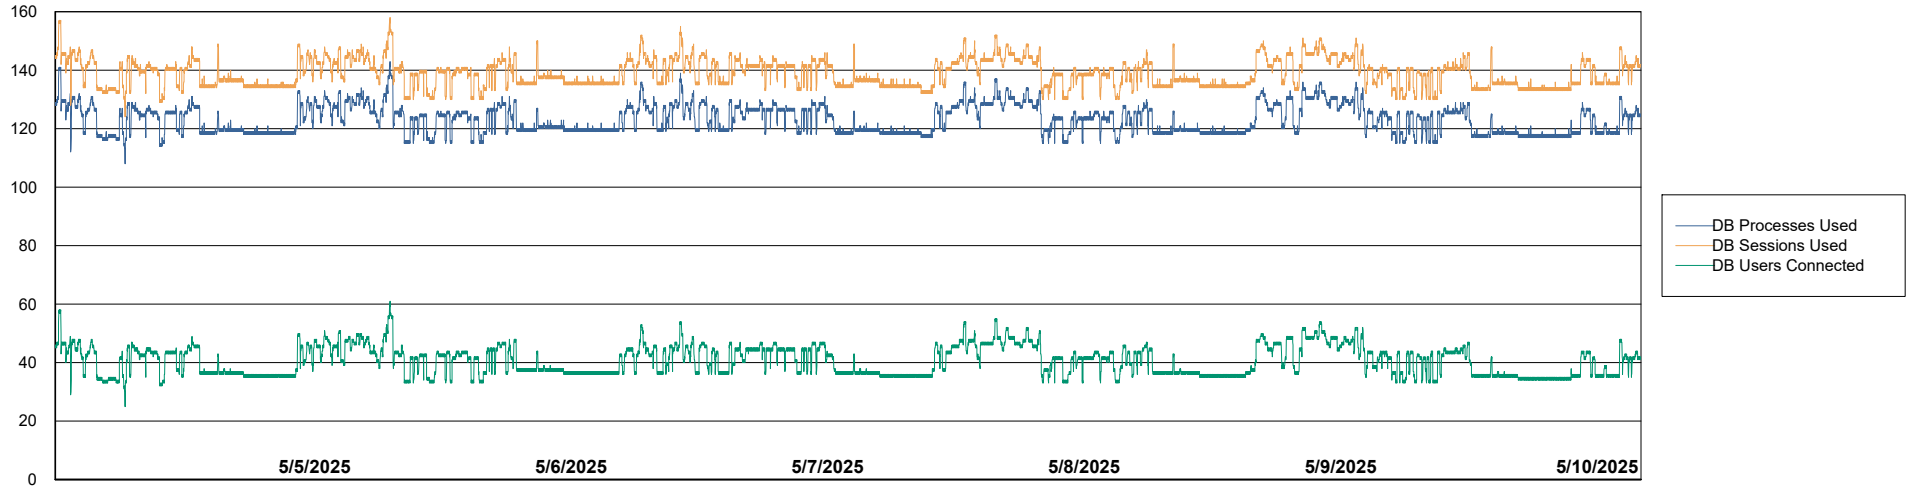

Weekly SLA Customer Report

Customer ECL_Production
Database ID 156

Database Performance ECL_PRD_ECLABS_ABS1

Weekly SLA Customer Report

Customer ECL_Production
Database ID 156

Database Performance ECL_PRD_ECL-ABS-BI_ABS1