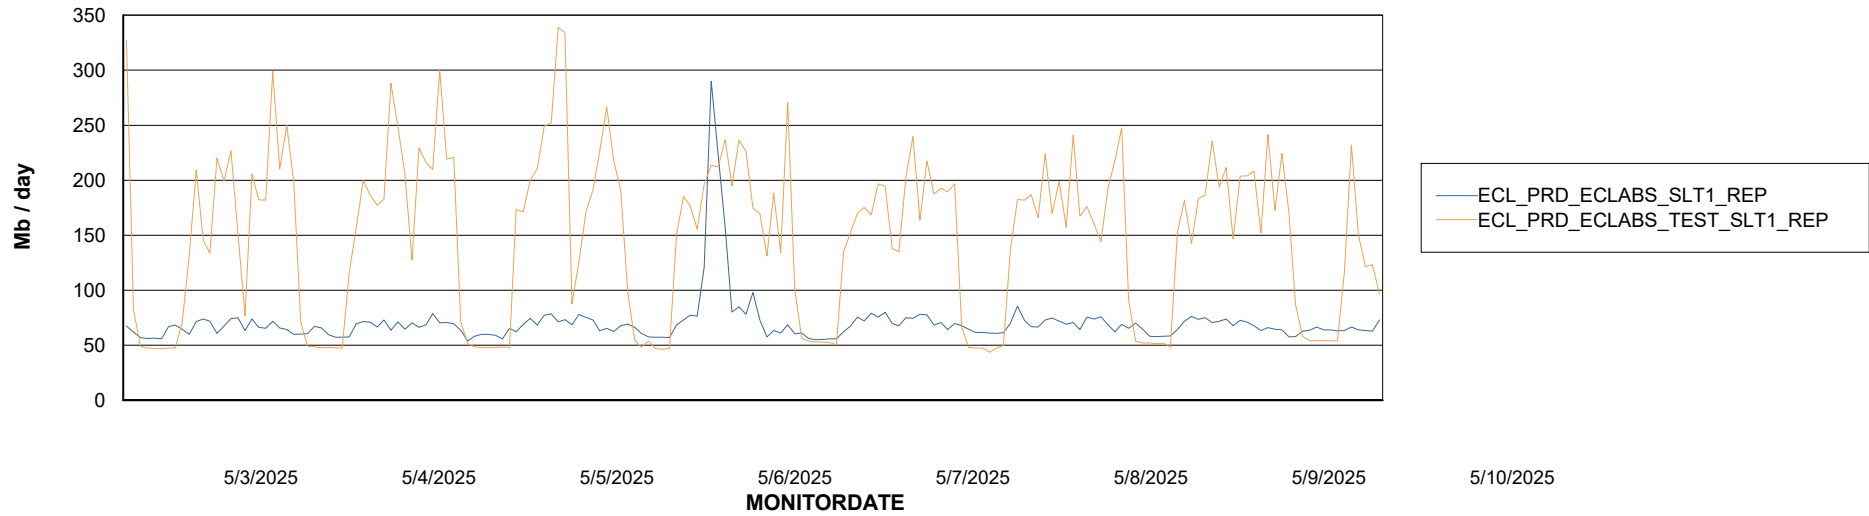

Avg memory used per ABS Server Service

Avg users per day per ABS server

Weekly SLA Customer Report

Customer ECL_Production
Database ID 156

ABSSolute Application ReportServer Services

Avg memory used per ReportServer Service