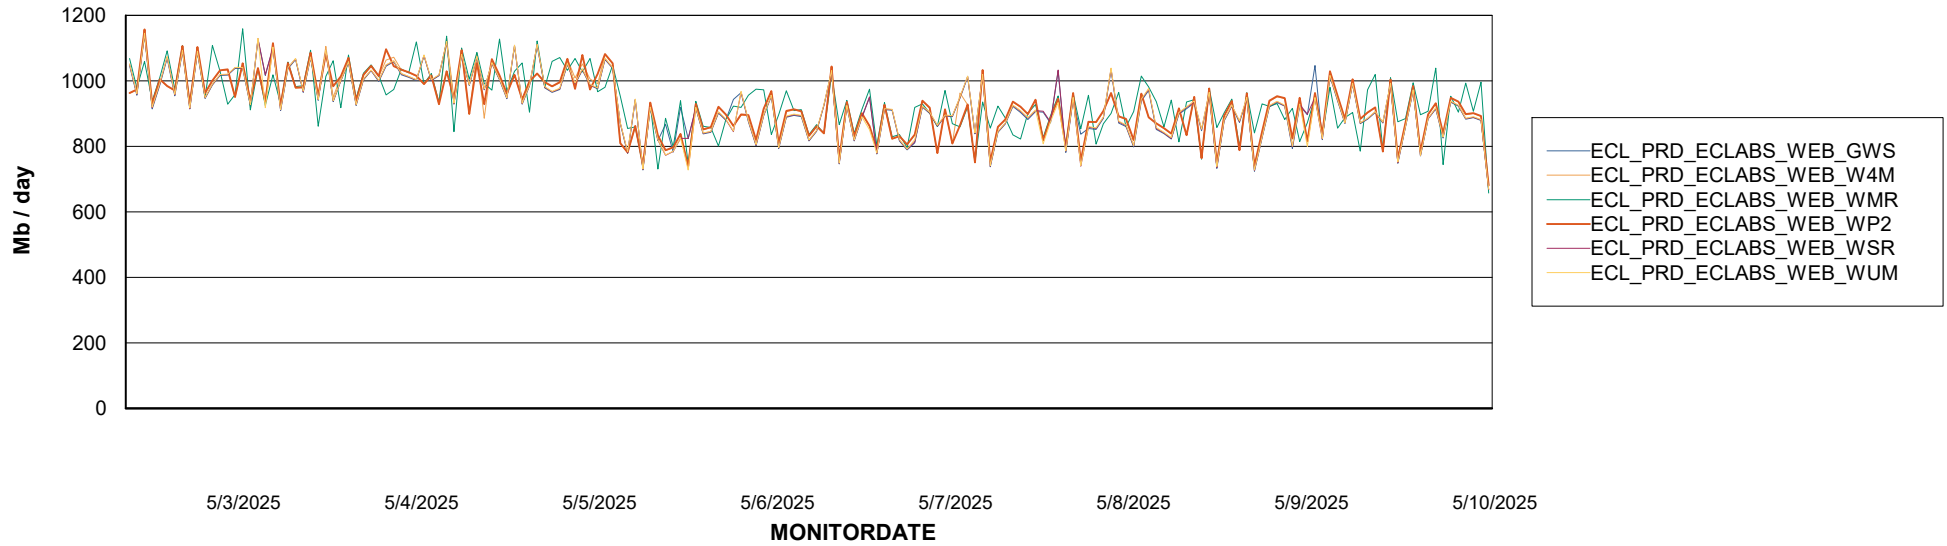

ABSSolute Web Component Services

Avg memory used per ABS Web component