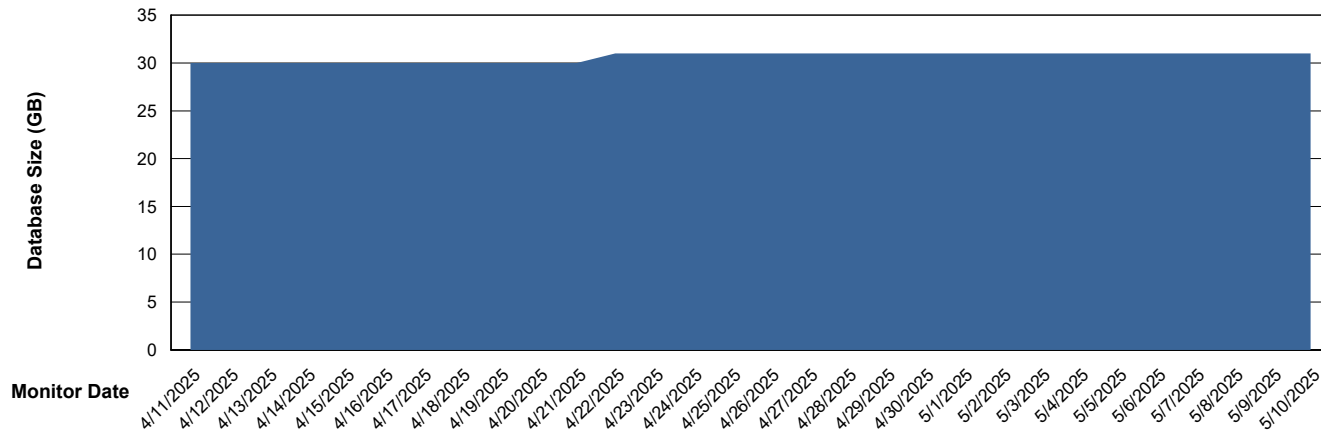

Weekly SLA Customer Report

Customer ECL_Production
Database ID 156

Database Performance ECL_PRD_ECLABS-TEST_HSBABS1

DB Processes Max 1,000

Weekly SLA Customer Report

Customer ECL_Production
Database ID 156

DATABASE SIZE ECL_PRD_ECLABS_ABS1

Database growth over last month

DATABASE SIZE ECL_PRD_ECL-ABS-BI_ABS1

Database growth over last month

Weekly SLA Customer Report

Customer ECL_Production
 Database ID 156

Database Tablespace ECL_PRD_ECLABS_ABS1