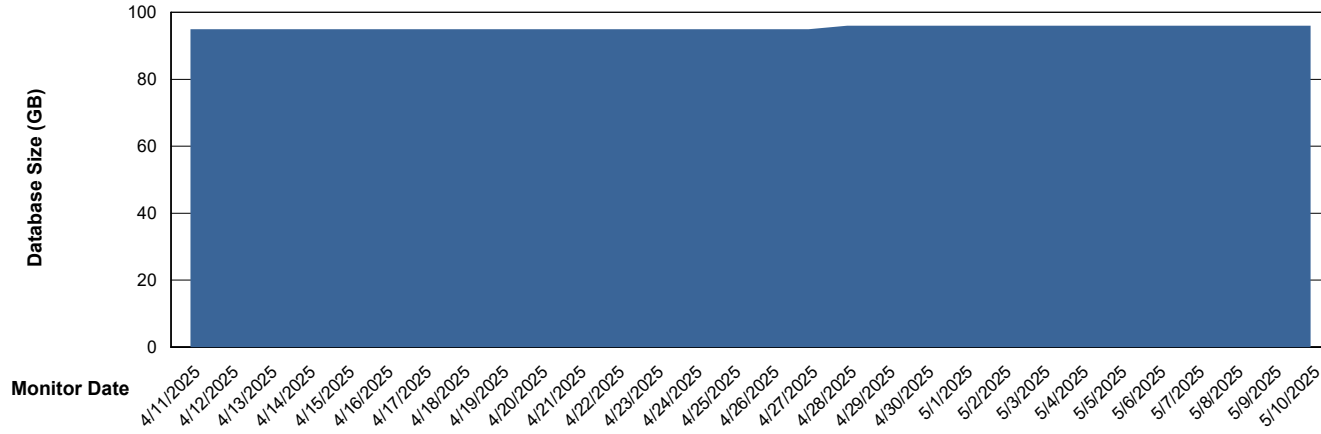

Weekly SLA Customer Report

Customer ECL_Production
Database ID 156

Database Performance ECL_PRD_ECLABS-TEST_HSBABS1

DB Processes Max 1,000

Weekly SLA Customer Report

Customer ECL_Production
Database ID 156

DATABASE SIZE ECL_PRD_ECLABS_ABS1

Database growth over last month

DATABASE SIZE ECL_PRD_ECL-ABS-BI_ABS1

Database growth over last month

Weekly SLA Customer Report

Customer ECL_Production
 Database ID 156

Database Tablespace ECL_PRD_ECLABS_ABS1