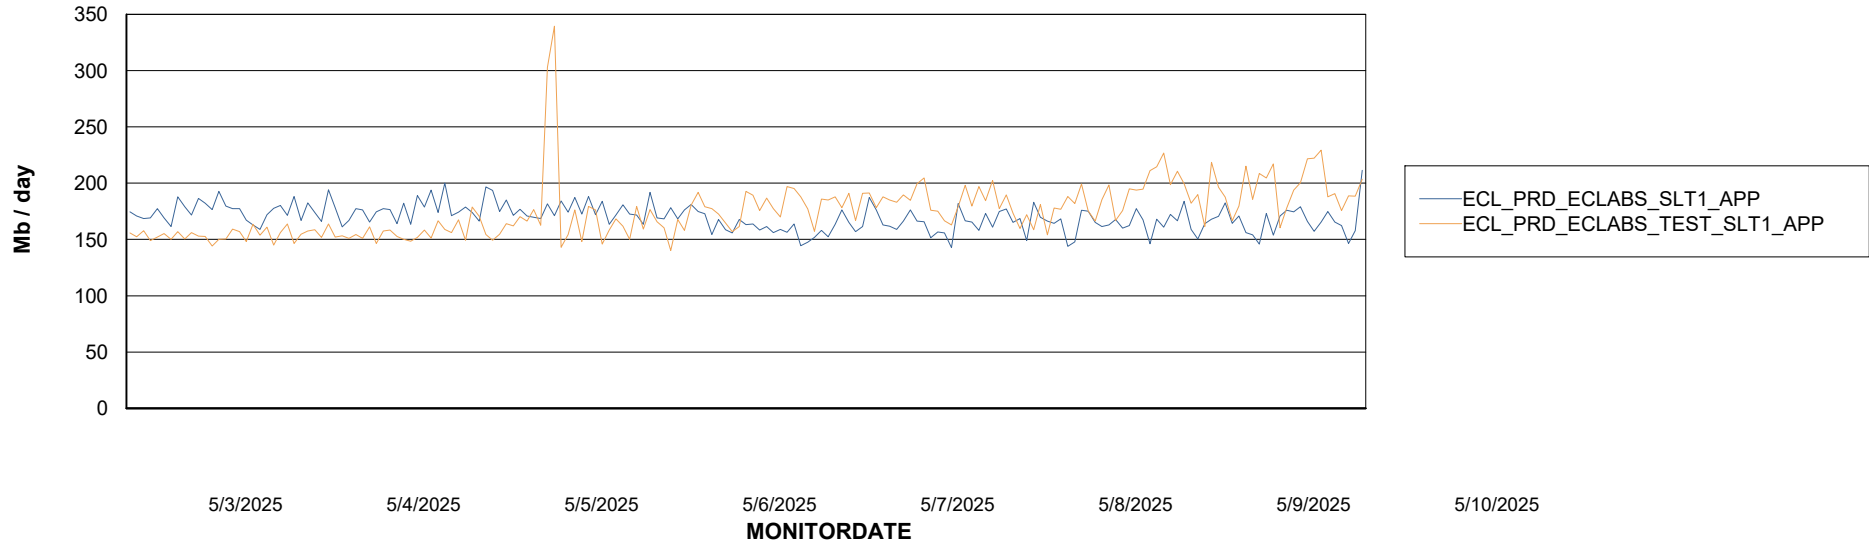

ABSSolute Application Server Services

Avg memory used per ABS Server Service