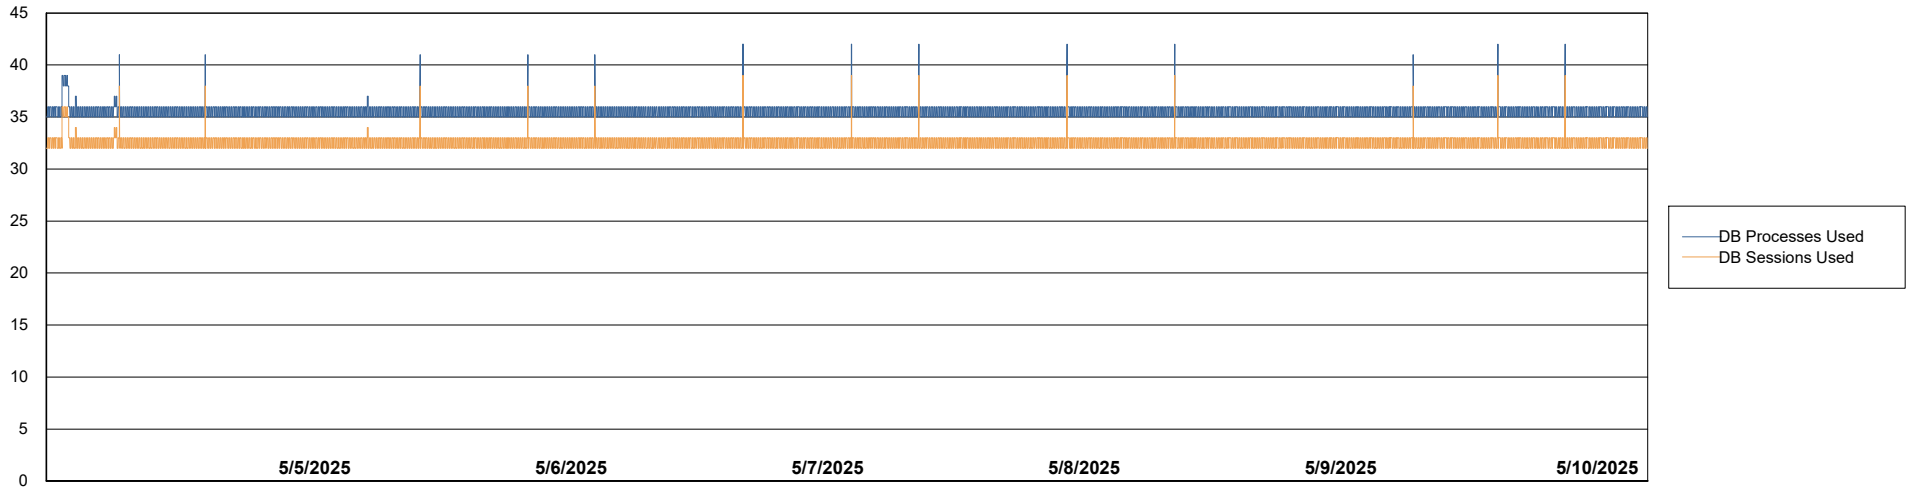

Database Performance ECL_PRD_ECLABS-TEST_HSBABS1

DB Processes Max 1,000