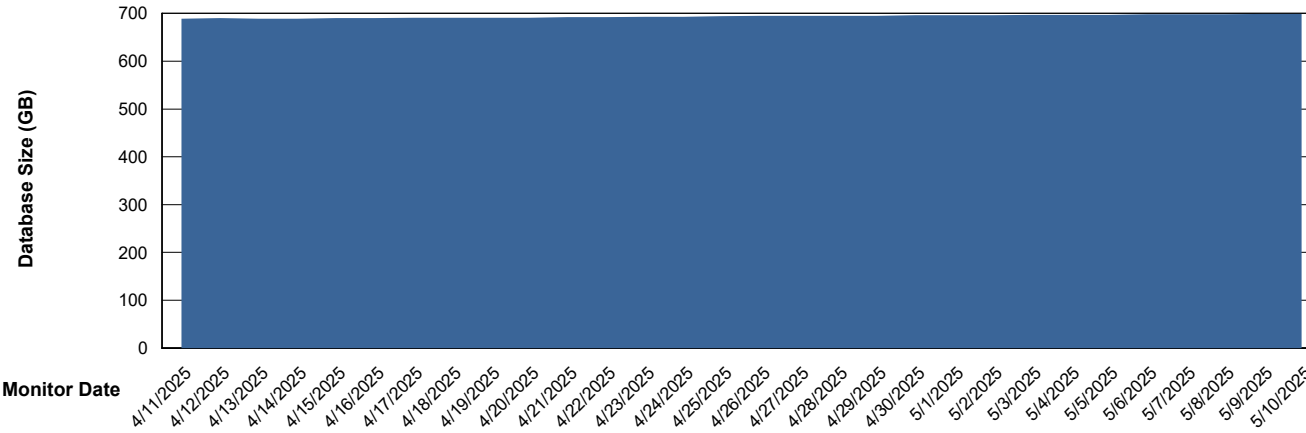

DB Processes Max 1,000

Weekly SLA Customer Report

Customer CUS_Production (24/7)
 Database ID 131

DATABASE SIZE CUS_PRD_ABSDB1_ABS1

Database growth over last month

Database Tablespace CUS_PRD_ABSDB1_ABS1

Date	Tablespace Name	Filesize (Gb)	Usedsize (Gb)	Percentage free
5/10/2025	ABSDATA	303	255	16
	INDX	513	427	17
5/9/2025	ABSDATA	303	255	16
	INDX	513	427	17
5/8/2025	ABSDATA	303	255	16
	INDX	513	427	17
5/7/2025	ABSDATA	303	255	16
	INDX	513	427	17
5/6/2025	ABSDATA	303	255	16
	INDX	513	427	17
5/5/2025	ABSDATA	303	255	16
	INDX	513	426	17
5/4/2025	ABSDATA	303	255	16
	INDX	513	426	17

Weekly SLA Customer Report

Customer CUS_Production (24/7)
Database ID 131

Standby Database Health CUS_Production (24/7)

Recovery lag for last 7 days

Weekly SLA Customer Report

Customer CUS_Production (24/7)
Database ID 131