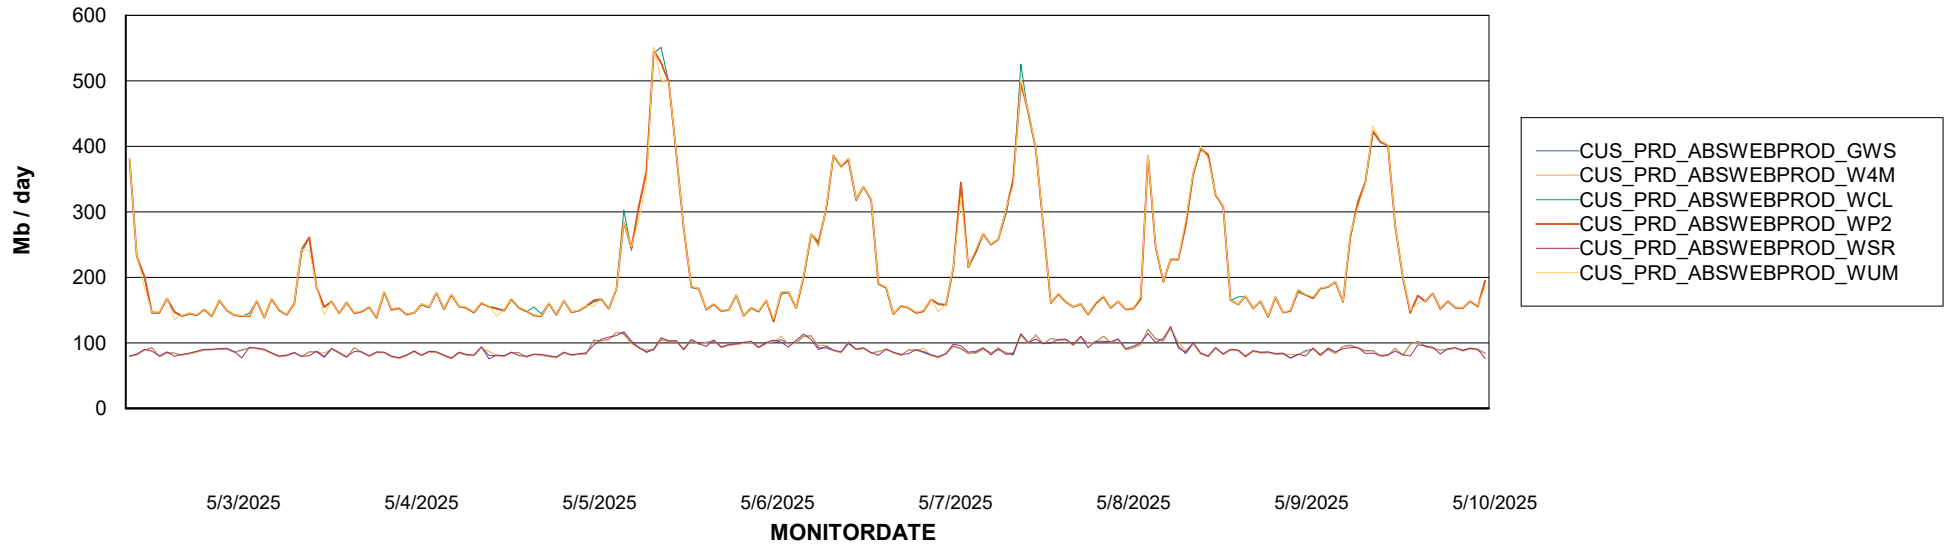

Avg memory used per ReportServer Service

Weekly SLA Customer Report

Customer CUS_Production (24/7)
Database ID 131

ABSSolute Web Component Services

Avg memory used per ABS Web component

Weekly SLA Customer Report