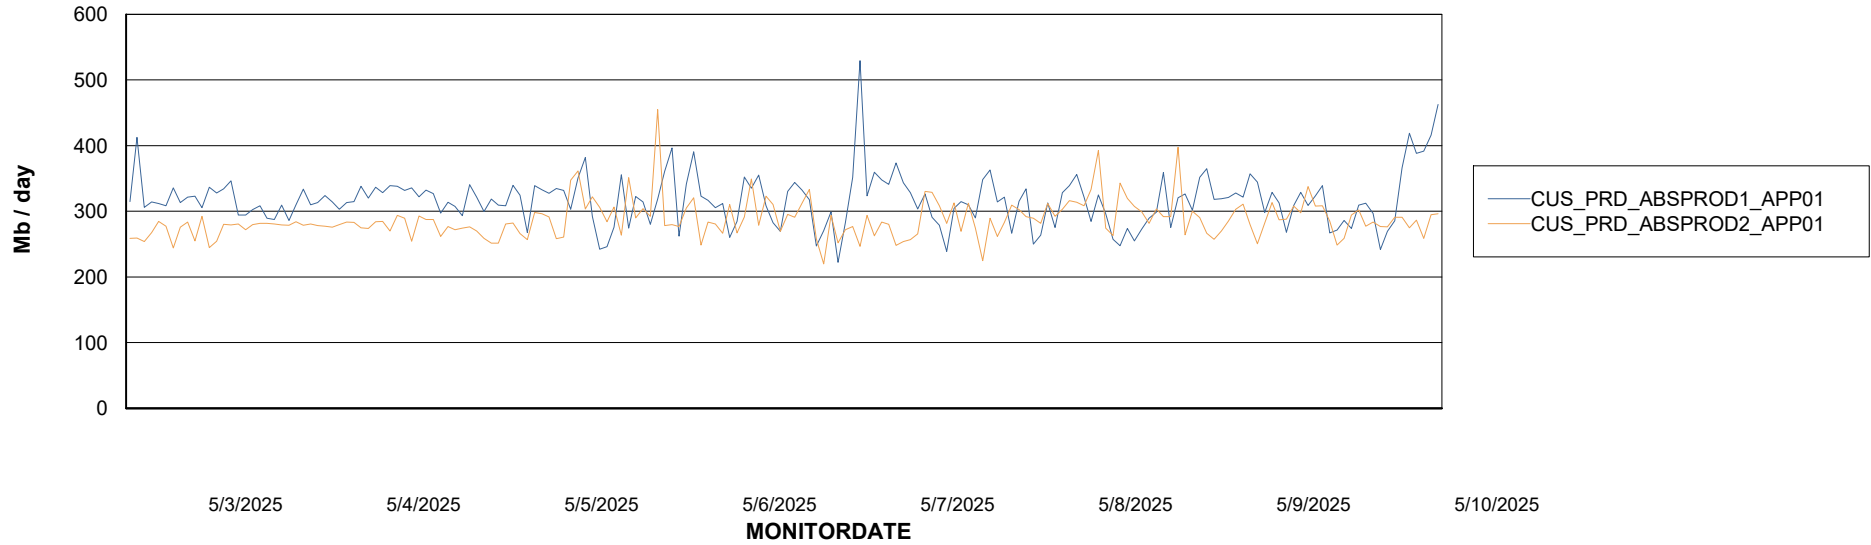

ABSSolute Application Server Services

Avg memory used per ABS Server Service