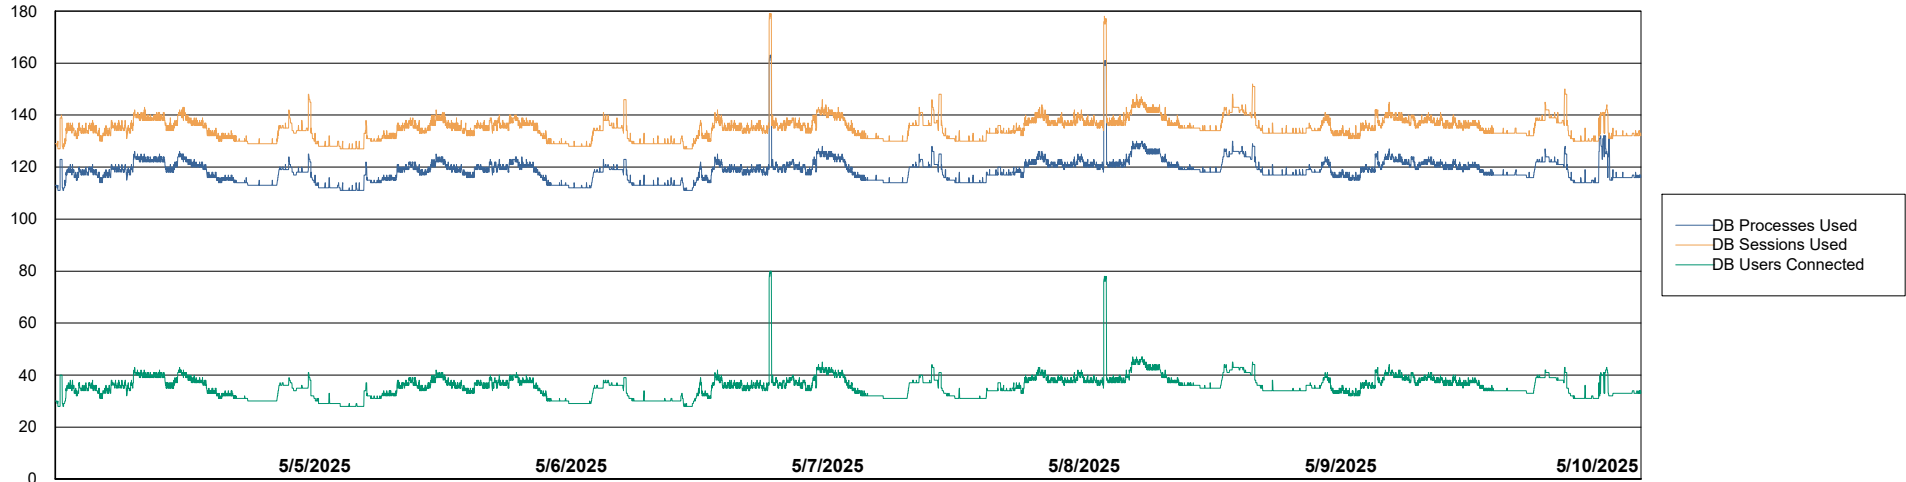

Weekly SLA Customer Report

Customer CUS_Production (24/7)
Database ID 131

Harddisk Usage CUS_PRD_ABSWEBPROD

	Free disk space on C: (%)	Total disk space on C: (Gb)	Used disk space on C: (Gb)
5/10/2025	85	199	29
5/9/2025	85	199	29
5/8/2025	85	199	29
5/7/2025	85	199	29
5/6/2025	85	199	29
5/5/2025	85	199	29
5/4/2025	85	199	29

Weekly SLA Customer Report

Customer CUS_Production (24/7)
Database ID 131

Database Performance CUS_PRD_ABSDB1_ABS1

Weekly SLA Customer Report

Customer CUS_Production (24/7)
Database ID 131

Database Performance CUS_PRD_ABSDB2_HSBABS1