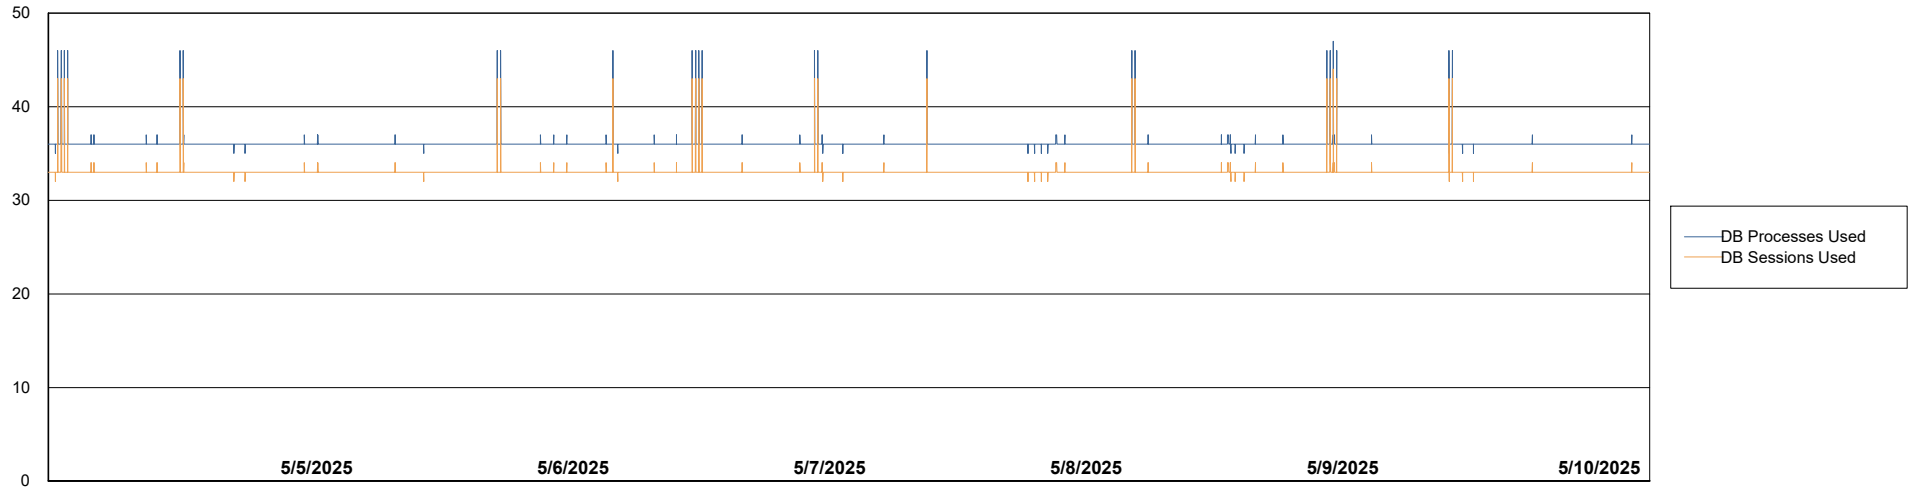

Database Performance CUS_PRD_ABSDB2_HSBABS1

DB Processes Max 1,000