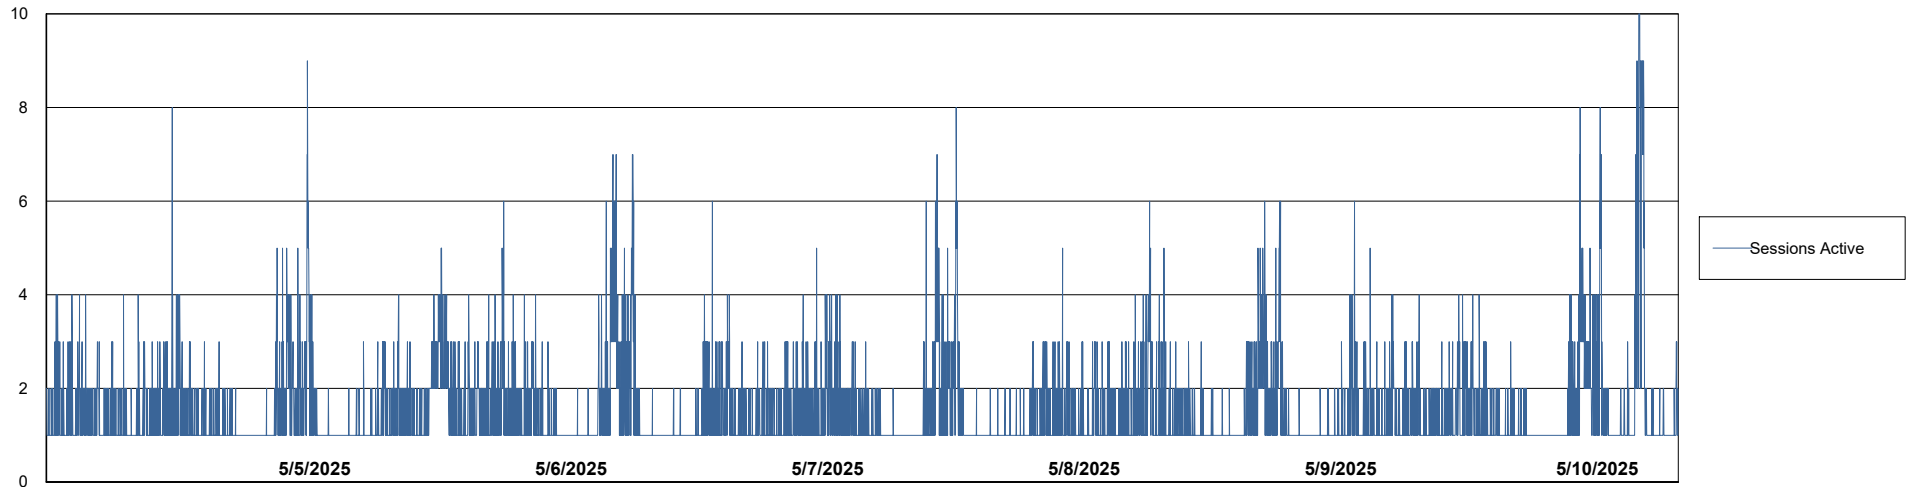

Weekly SLA Customer Report

Customer CUS_Production (24/7)
Database ID 131

Harddisk Usage CUS_PRD_ABSWEBPROD

	Free disk space on C: (%)	Total disk space on C: (Gb)	Used disk space on C: (Gb)
5/10/2025	85	199	29
5/9/2025	85	199	29
5/8/2025	85	199	29
5/7/2025	85	199	29
5/6/2025	85	199	29
5/5/2025	85	199	29
5/4/2025	85	199	29

Weekly SLA Customer Report

Customer CUS_Production (24/7)
Database ID 131

Database Performance CUS_PRD_ABSDB1_ABS1

Weekly SLA Customer Report

Customer CUS_Production (24/7)
Database ID 131

Database Performance CUS_PRD_ABSDB2_HSBABS1