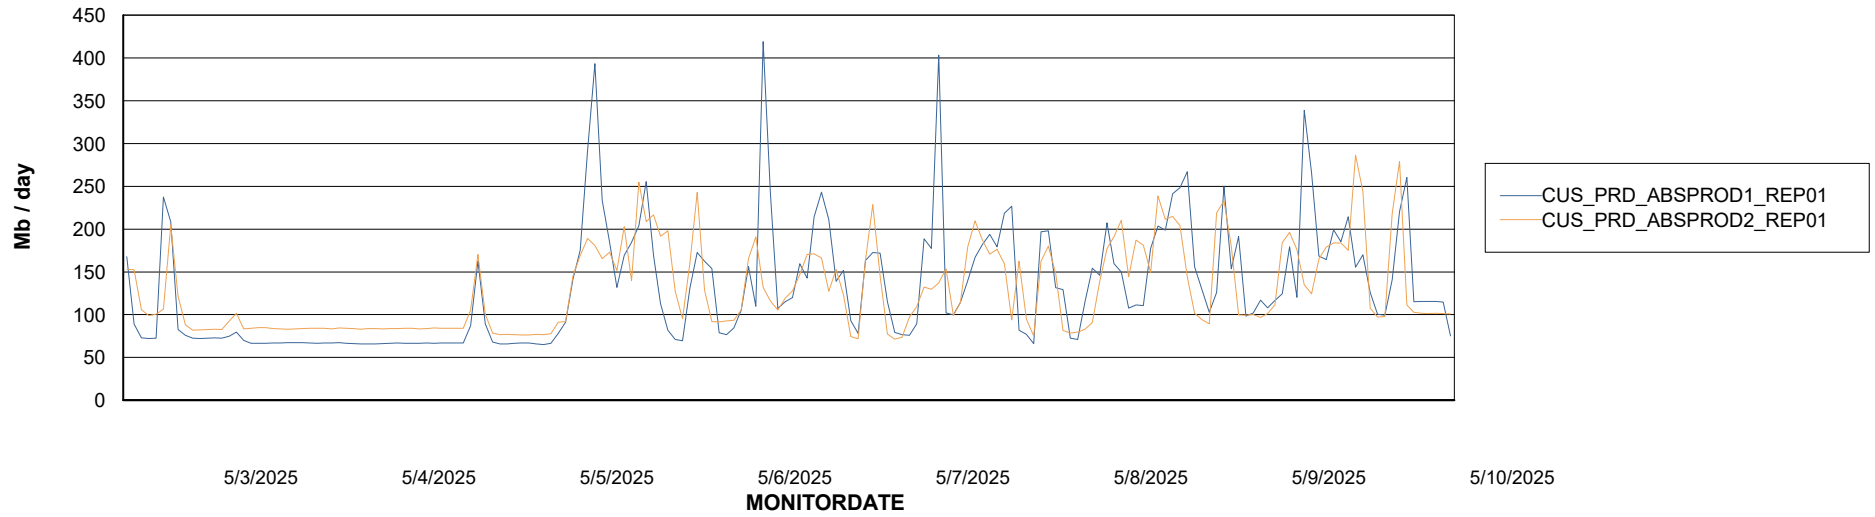

ABSSolute Application ReportServer Services

Avg memory used per ReportServer Service