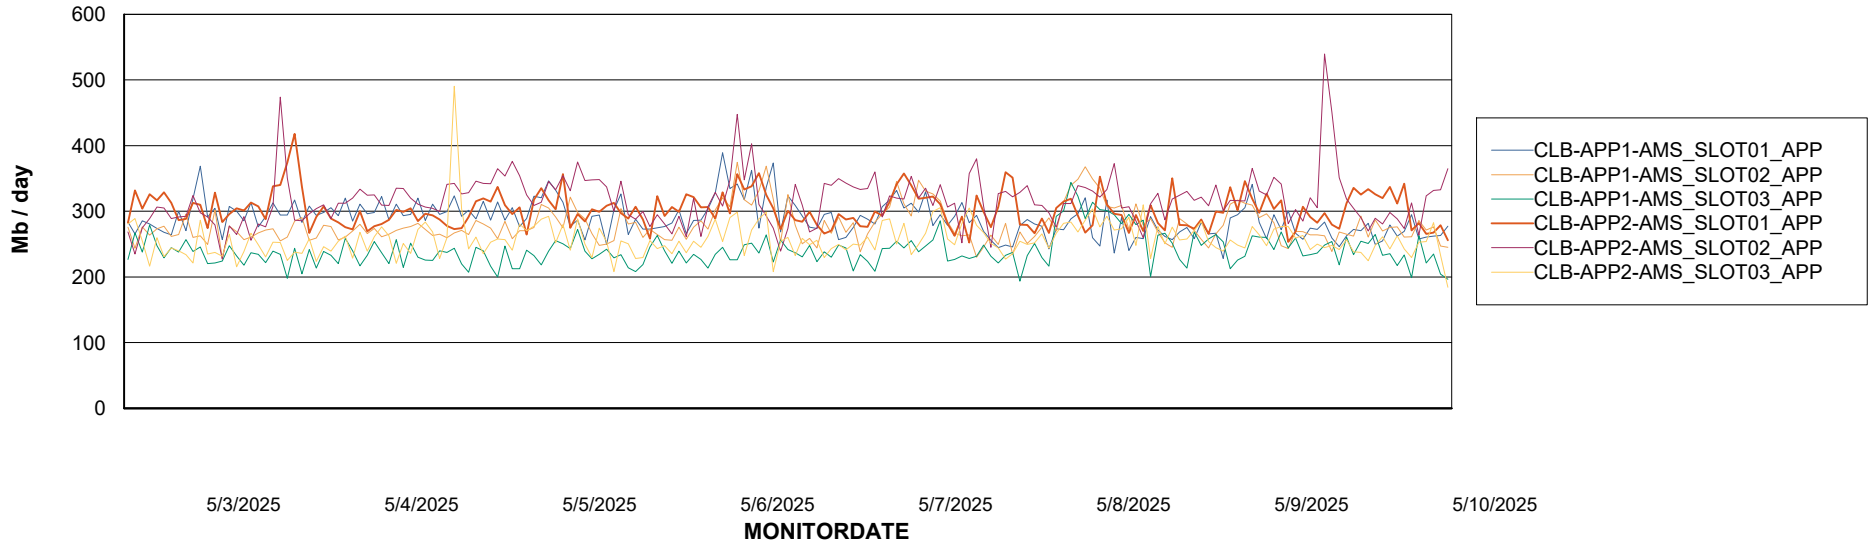

ABSSolute Application Server Services

Avg memory used per ABS Server Service