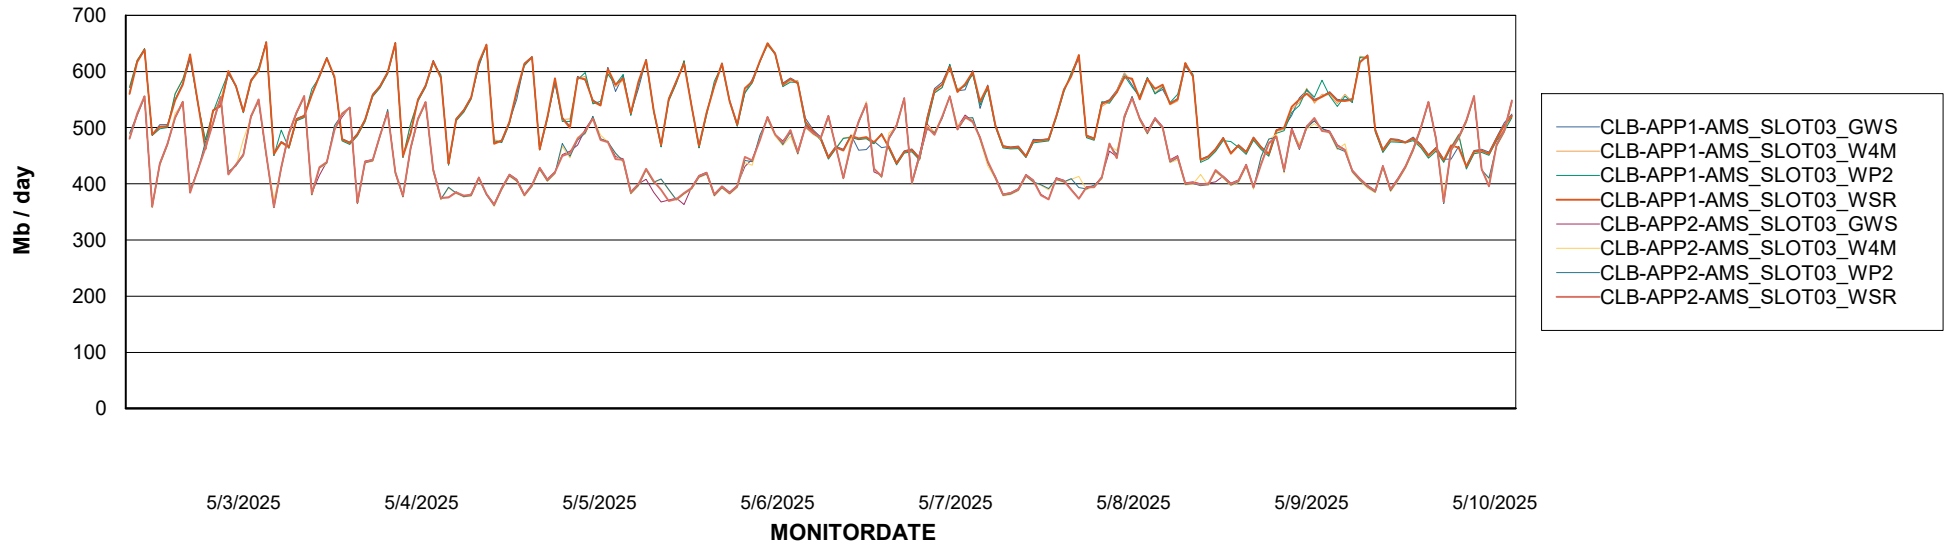

ABSSolute Web Component Services

Avg memory used per ABS Web component