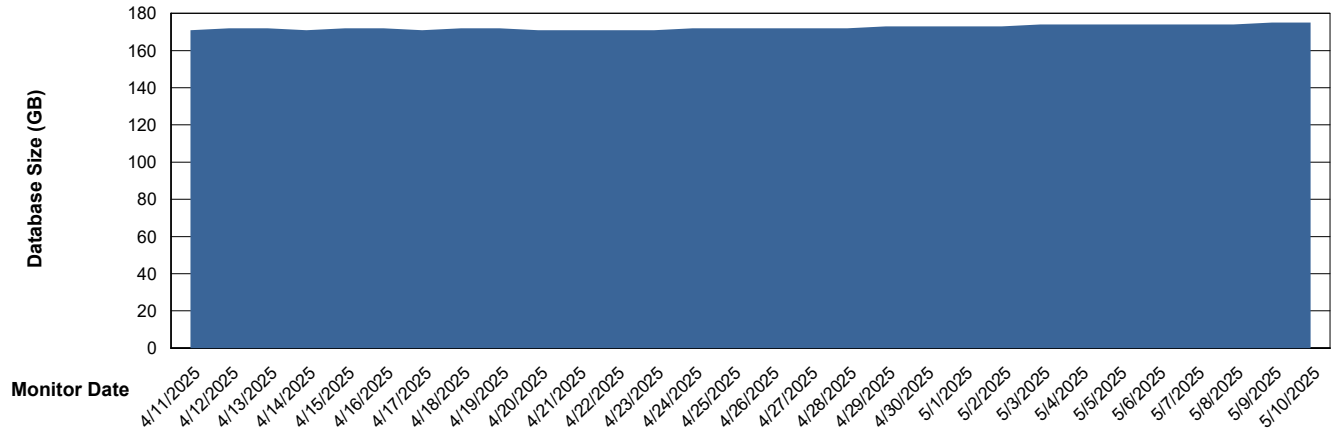

DATABASE SIZE   CLB-BI2-AMS_ABS1_DB

Database growth over last month