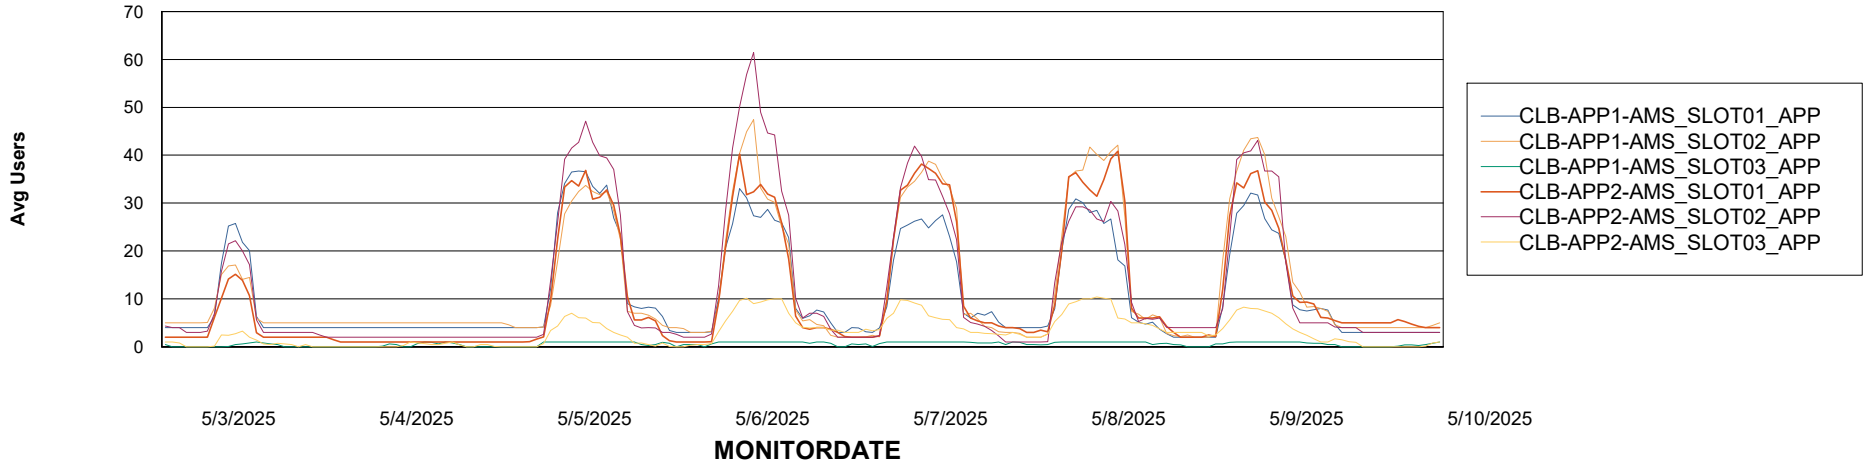

Avg users per day per ABS server