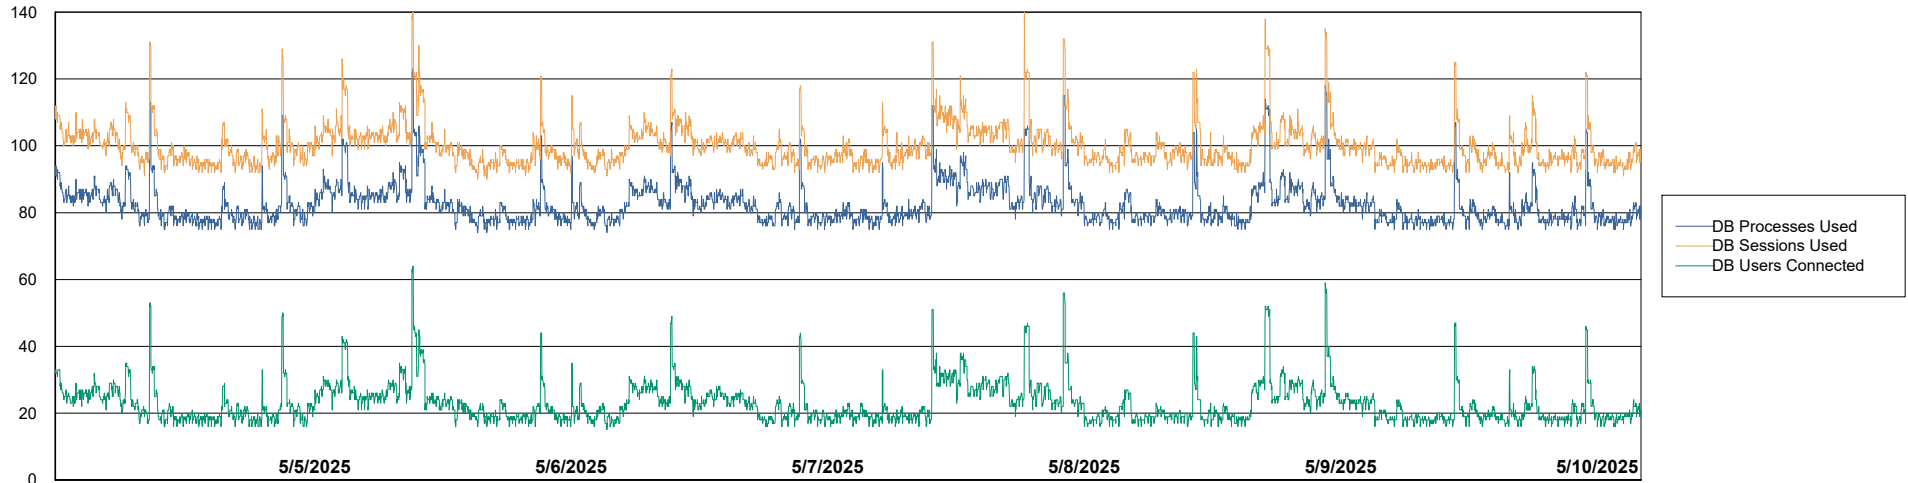

Database Performance   CLB-BI2-AMS_ABS1_DB