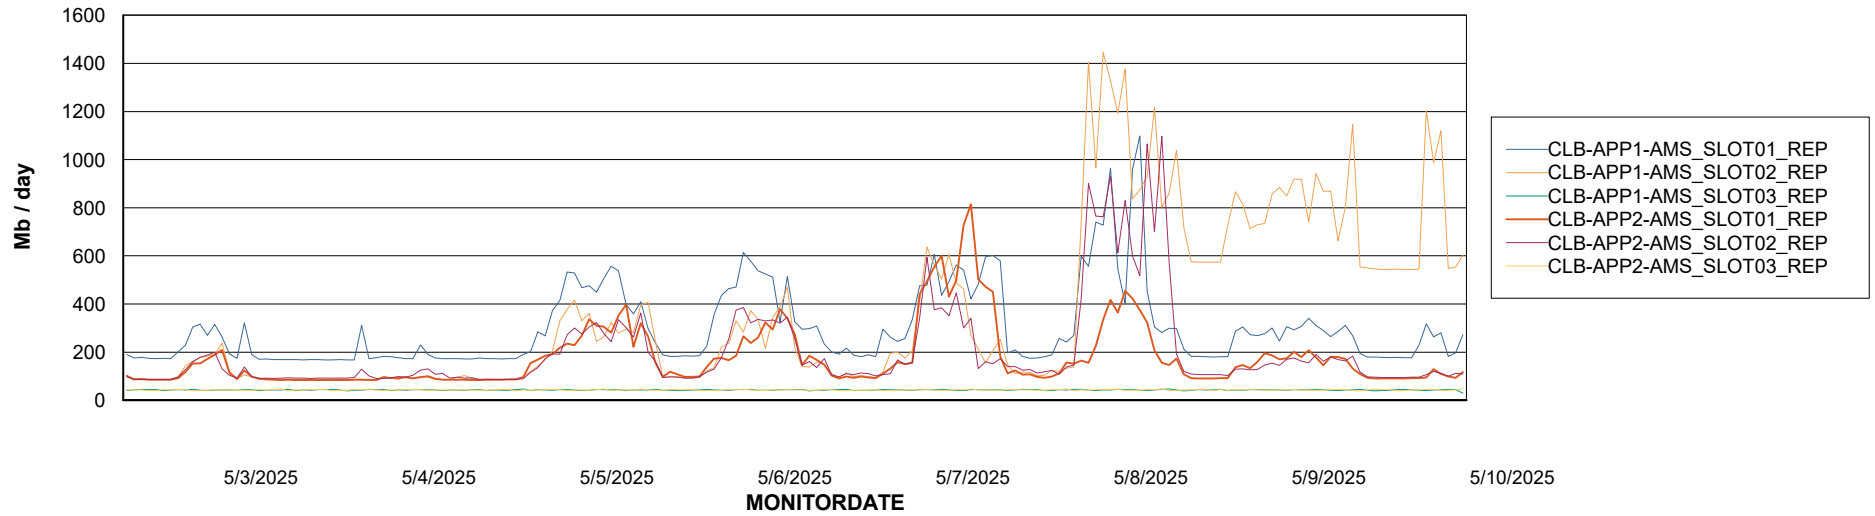

ABSSolute Application ReportServer Services

Avg memory used per ReportServer Service