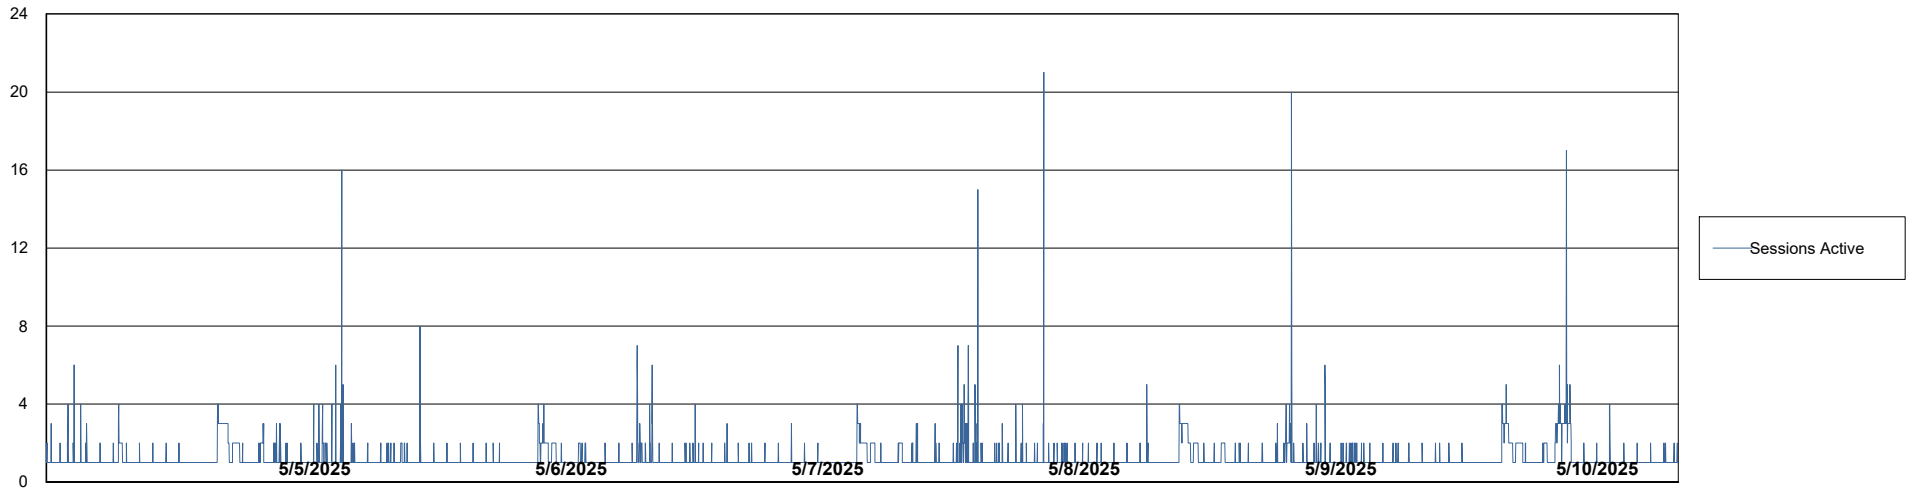

Database Performance   CLB-BI2-AMS_ABS1_DB