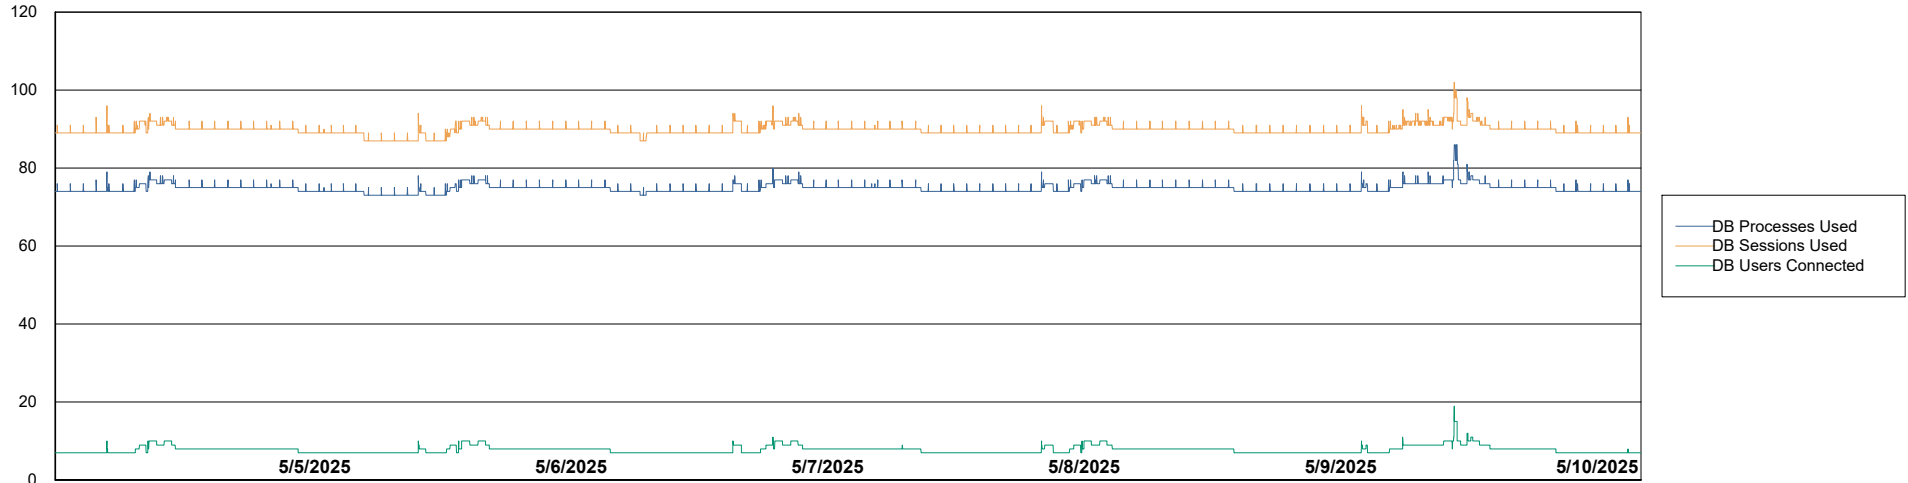

Database Performance AUJ_BI3_DB