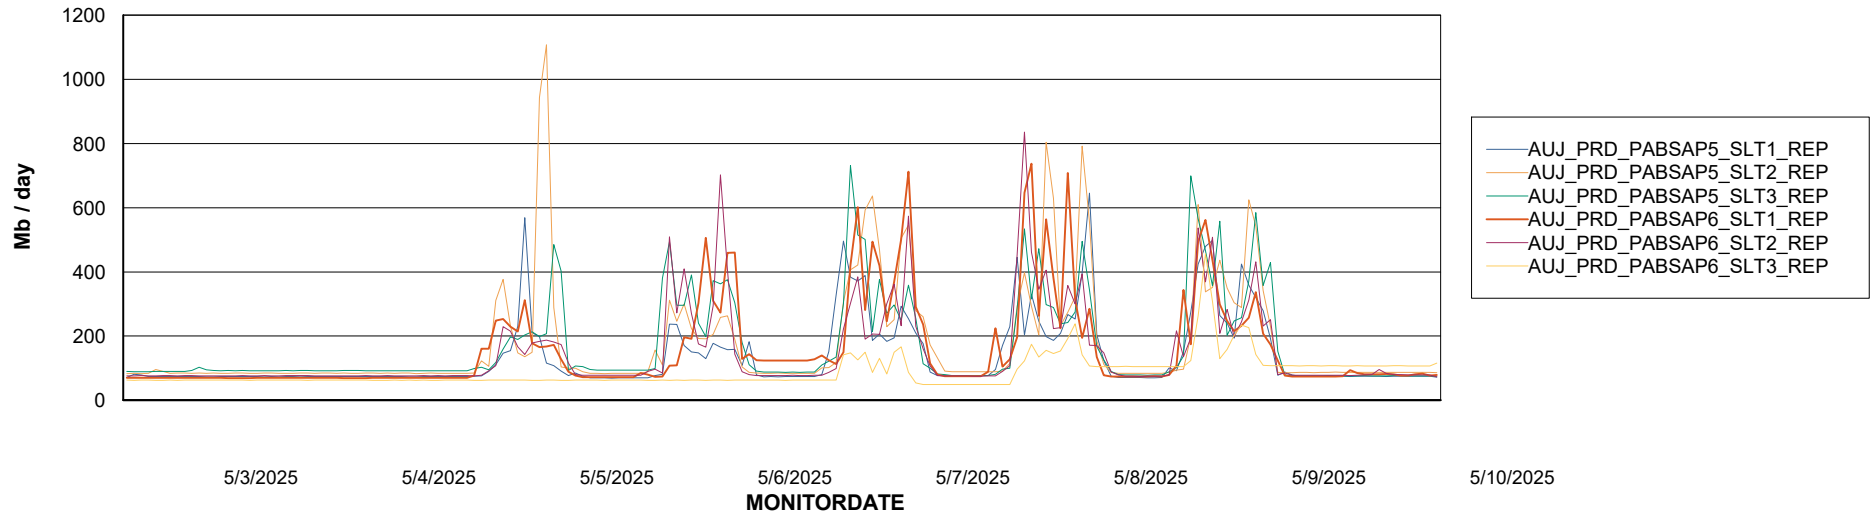

ABSSolute Application ReportServer Services

Avg memory used per ReportServer Service