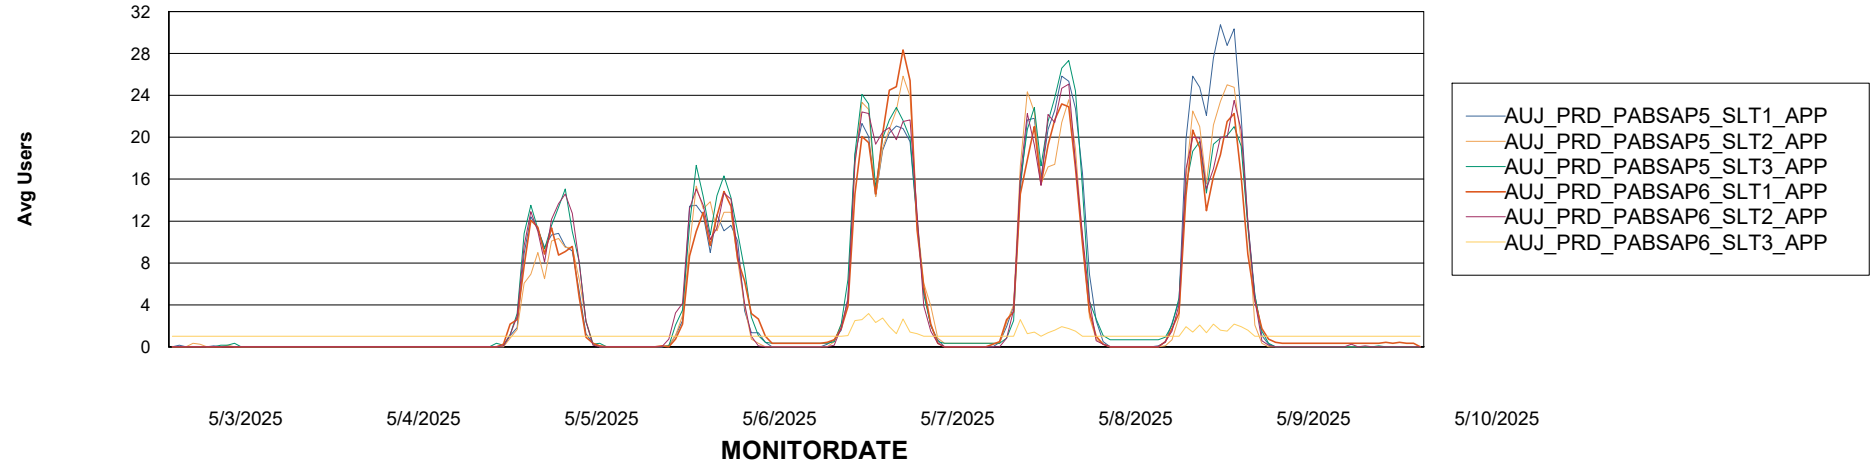

Avg users per day per ABS server