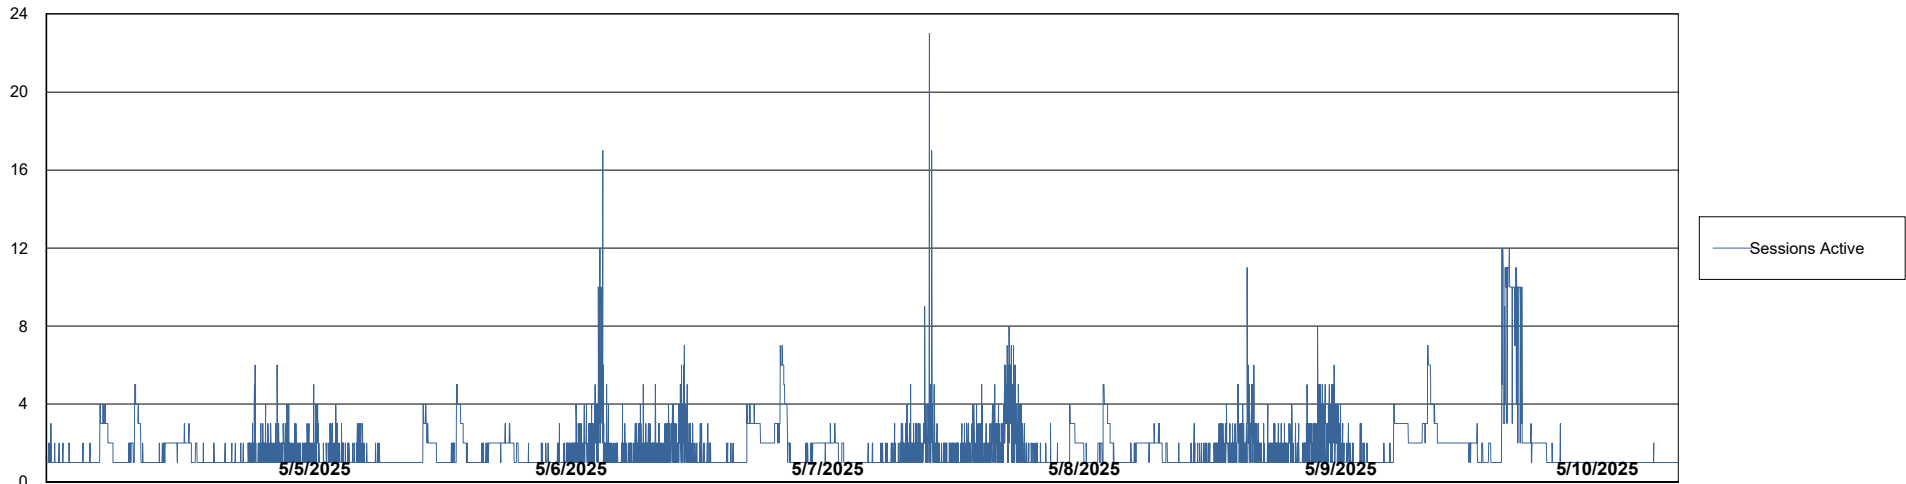

Database Performance AUJ_DB3_Primary