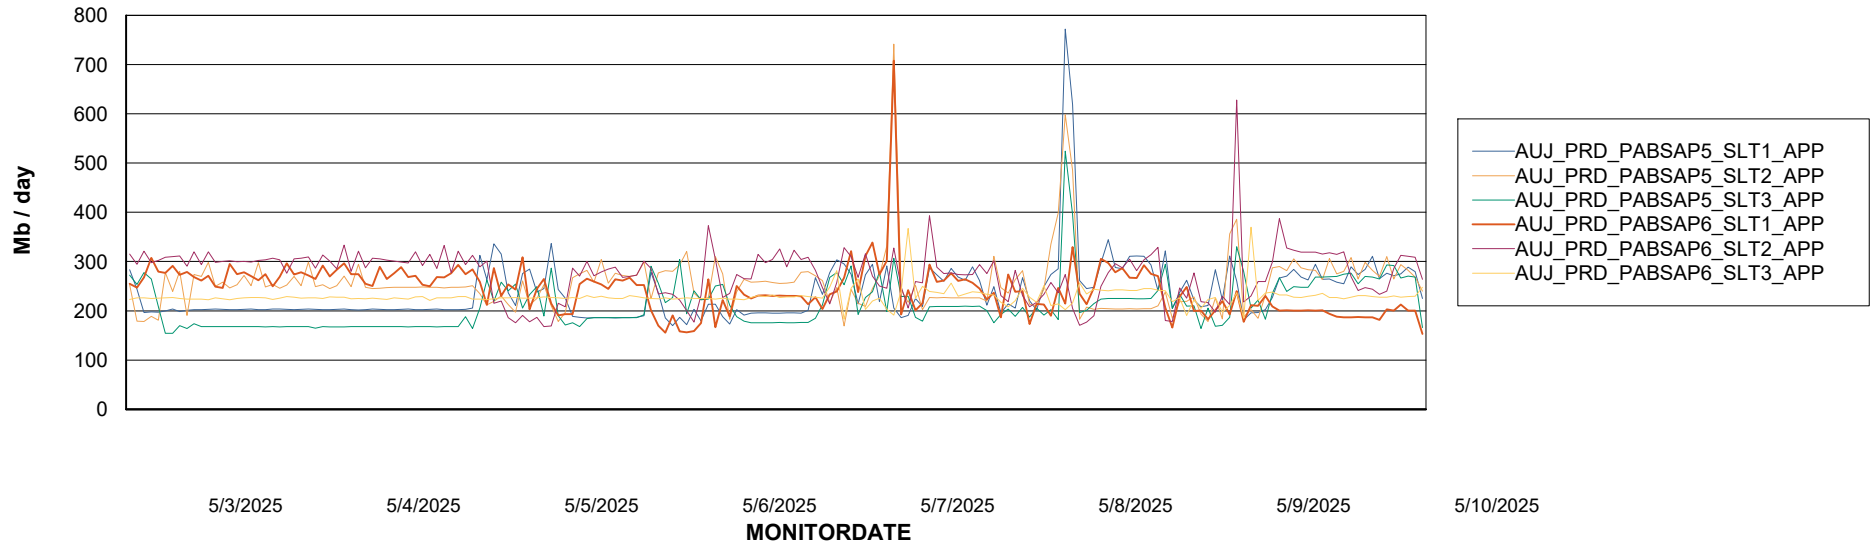

ABSSolute Application Server Services

Avg memory used per ABS Server Service