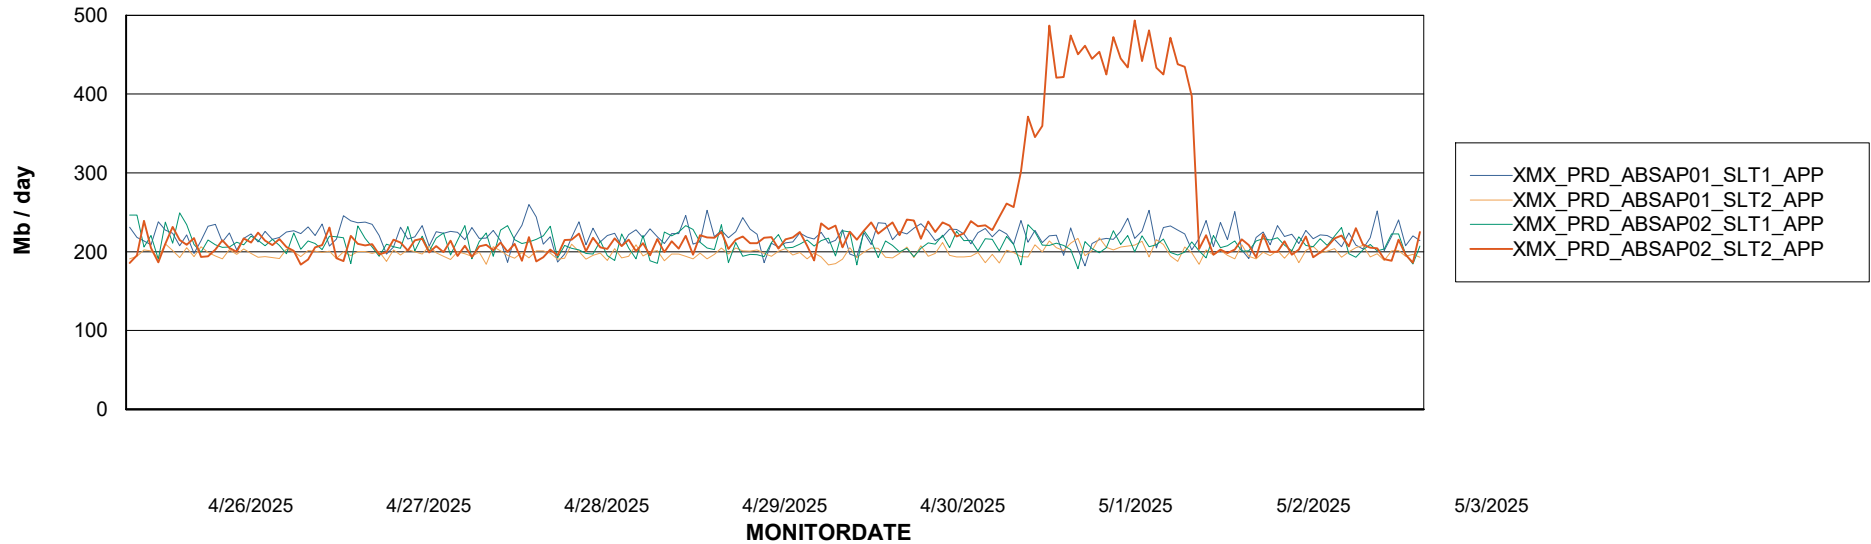

ABSSolute Application Server Services

Avg memory used per ABS Server Service