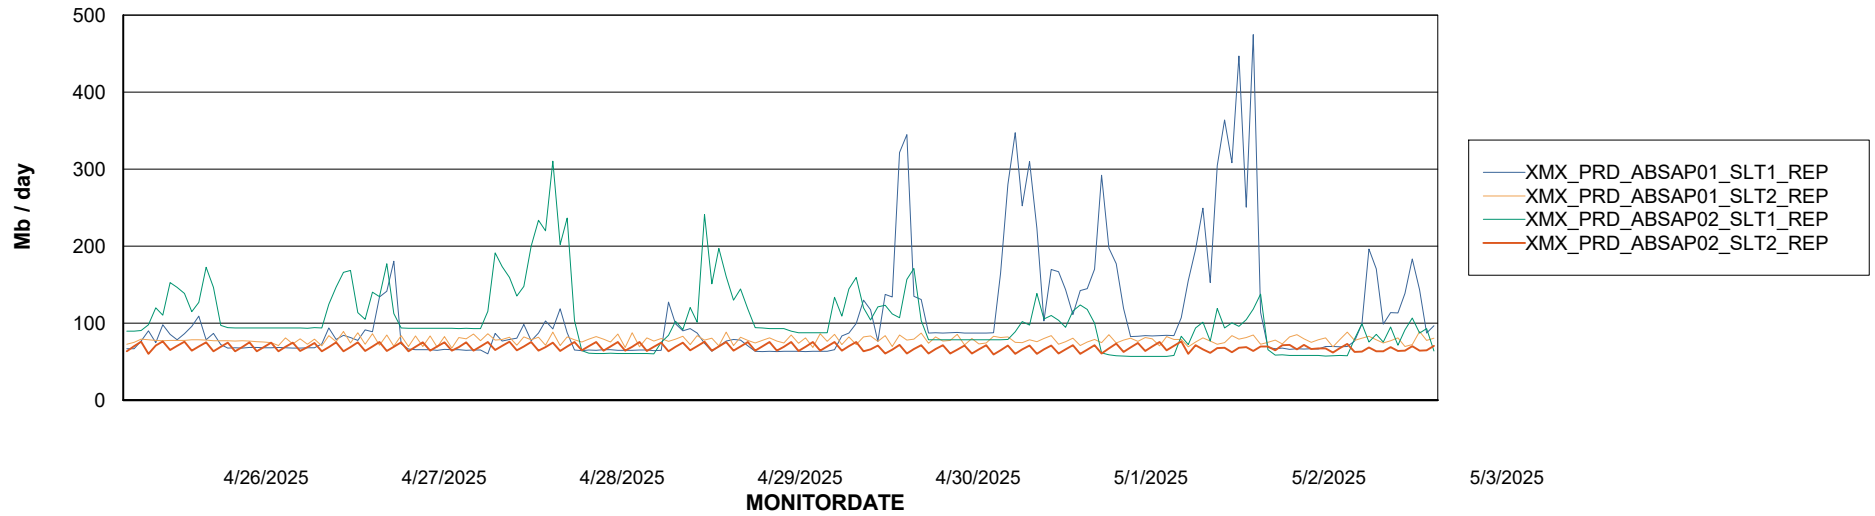

ABSSolute Application ReportServer Services

Avg memory used per ReportServer Service