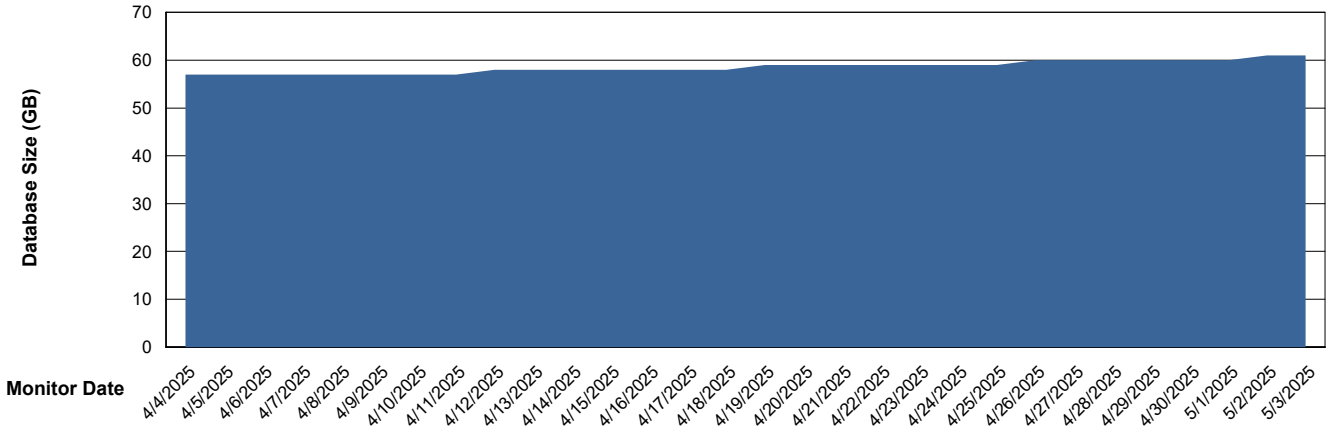

DB Processes Max 0
DB Processes Max 1,000
DB Processes Max 4

Weekly SLA Customer Report

Customer XMX Production (24/7)
 Database ID 146

DATABASE SIZE XMX_PROD_ABSDB01_PRDB_ABS1

Database growth over last month