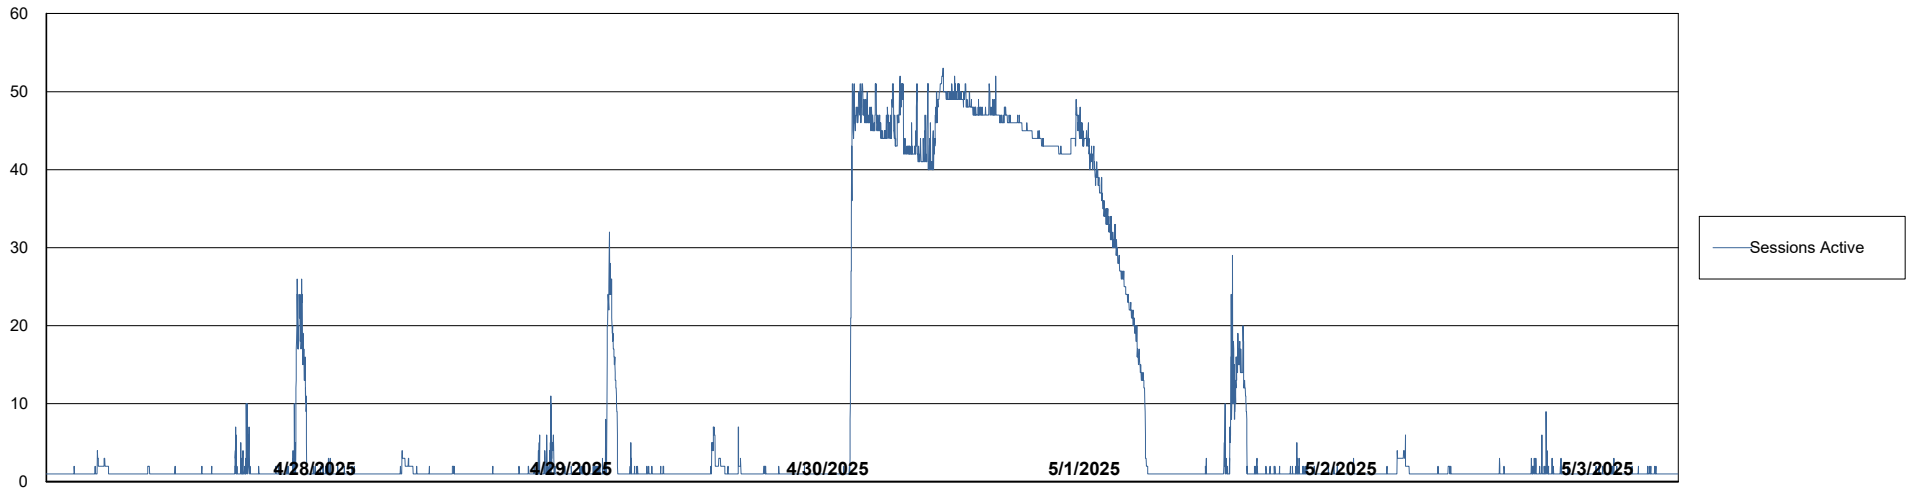

Harddisk Usage XMX_PROD_ABSWEB02

	Free disk space on / (%)	Total disk space on / (Gb)	Used disk space on / (Gb)	Free disk space on /abs (%)	Total disk space on /abs (Gb)	Used disk space on /abs (Gb)
5/3/2025	95	150	8	88	50	6
5/2/2025	95	150	8	88	50	6
5/1/2025	95	150	8	88	50	6
4/30/2025	95	150	8	88	50	6
4/29/2025	95	150	8	88	50	6
4/28/2025	95	150	8	88	50	6
4/27/2025	95	150	8	88	50	6

Weekly SLA Customer Report

Customer XMX Production (24/7)
Database ID 146

Database Performance XMX_PROD_ABSDB01_PRDB_ABS1

Weekly SLA Customer Report

Customer XMX Production (24/7)
Database ID 146

Database Performance XMX_PROD_ABSDB02_SBDB_HSBABS1