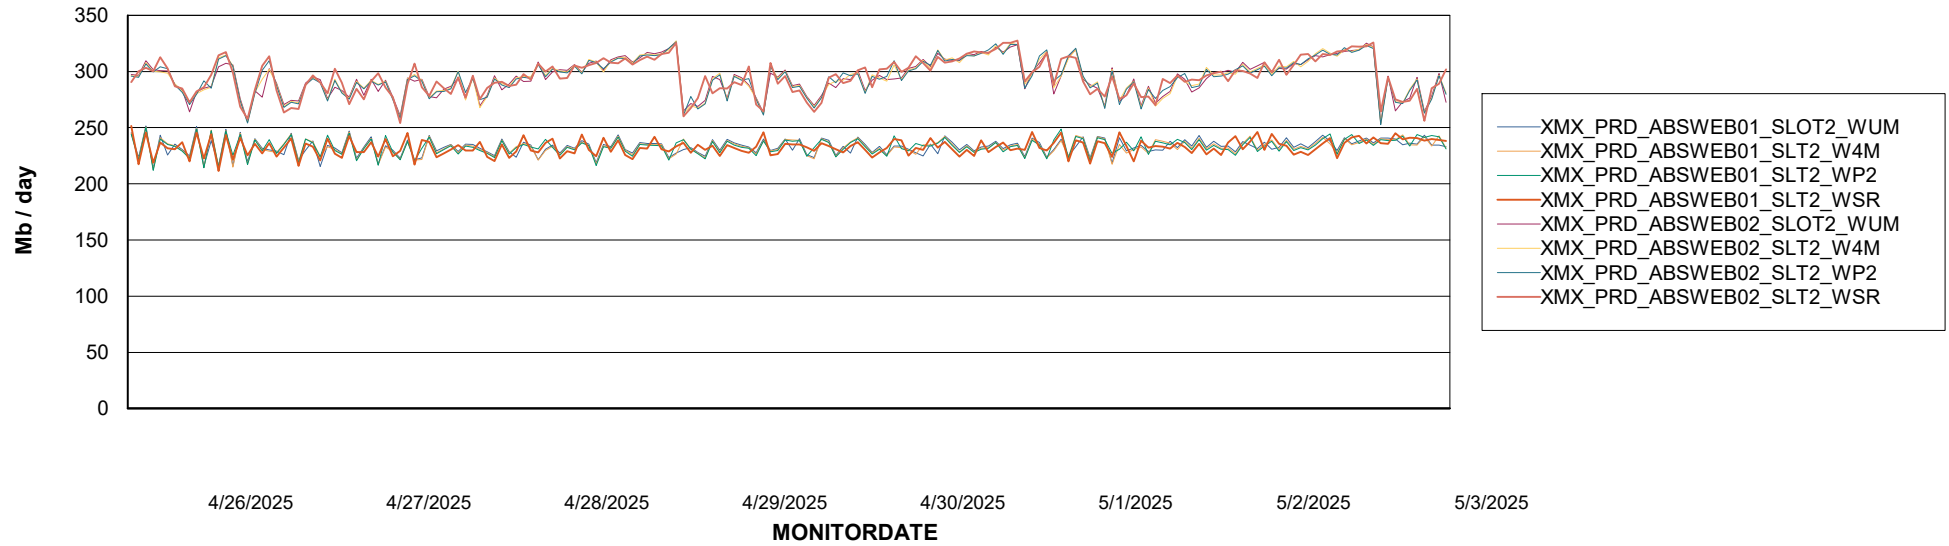

Avg memory used per ReportServer Service

Weekly SLA Customer Report

Customer XMX Production (24/7)
Database ID 146

ABSSolute Web Component Services

Avg memory used per ABS Web component

Weekly SLA Customer Report