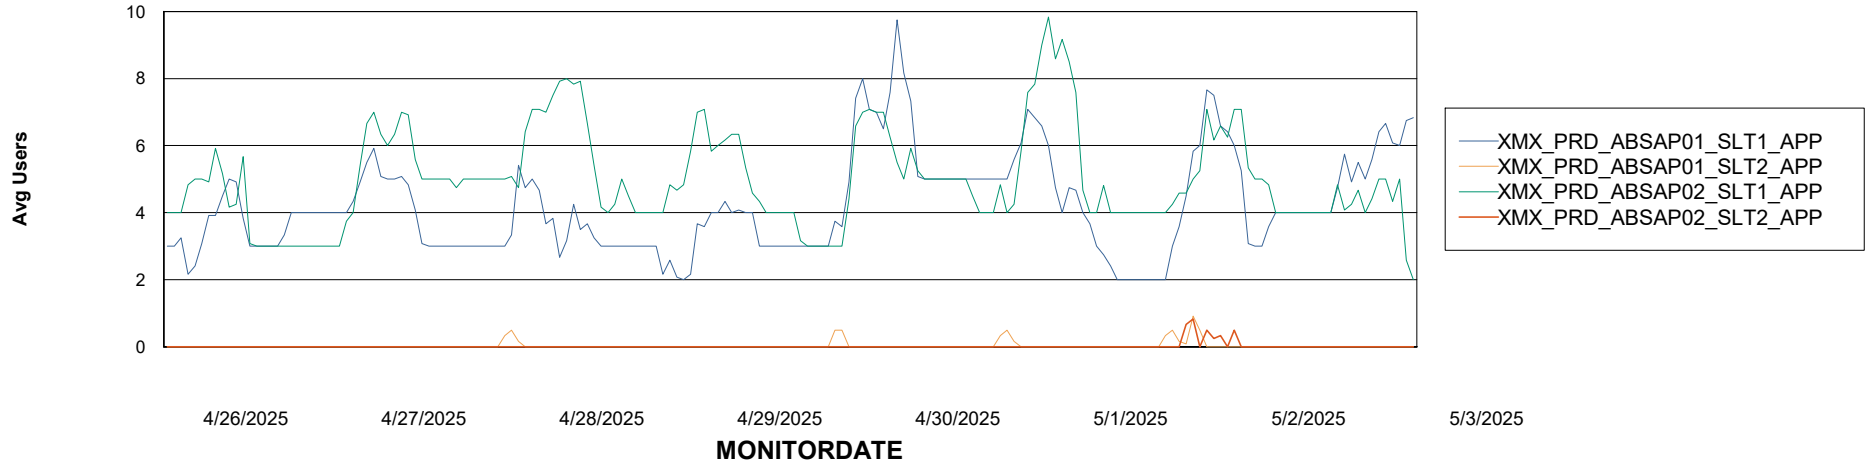

Weekly SLA Customer Report

Customer XMX Production (24/7)
Database ID 146

Standby Database Health XMX Production (24/7)

Recovery lag for last 7 days

Weekly SLA Customer Report

Customer XMX Production (24/7)
Database ID 146

ABSSolute Application Server Services

Avg memory used per ABS Server Service

Avg users per day per ABS server

Weekly SLA Customer Report

Customer XMX Production (24/7)
Database ID 146

ABSSolute Application ReportServer Services