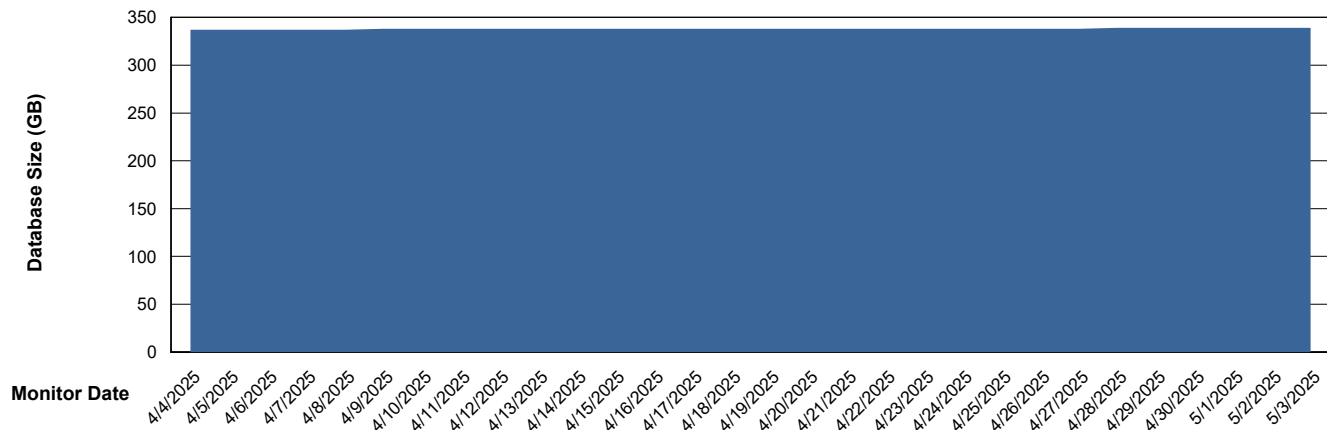

Database growth over last month