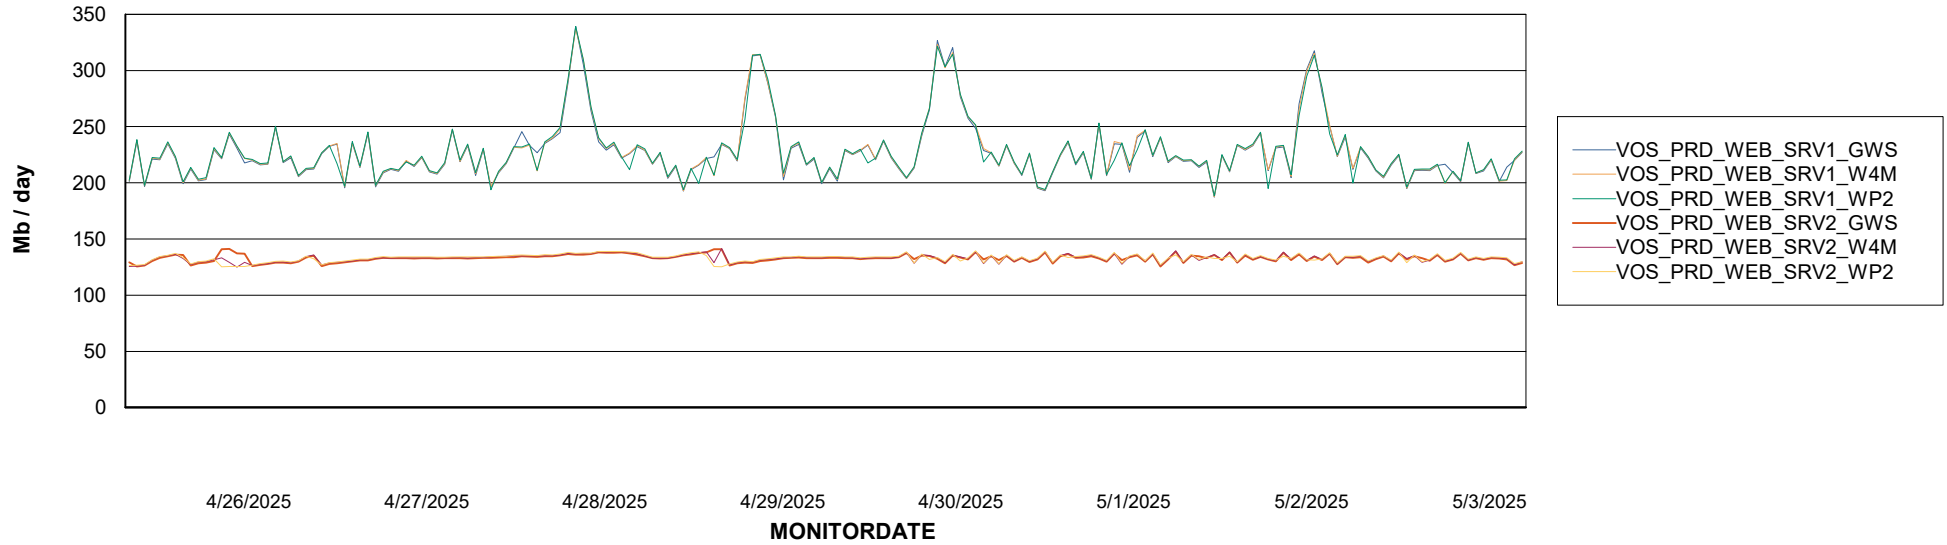

ABSSolute Web Component Services

Avg memory used per ABS Web component