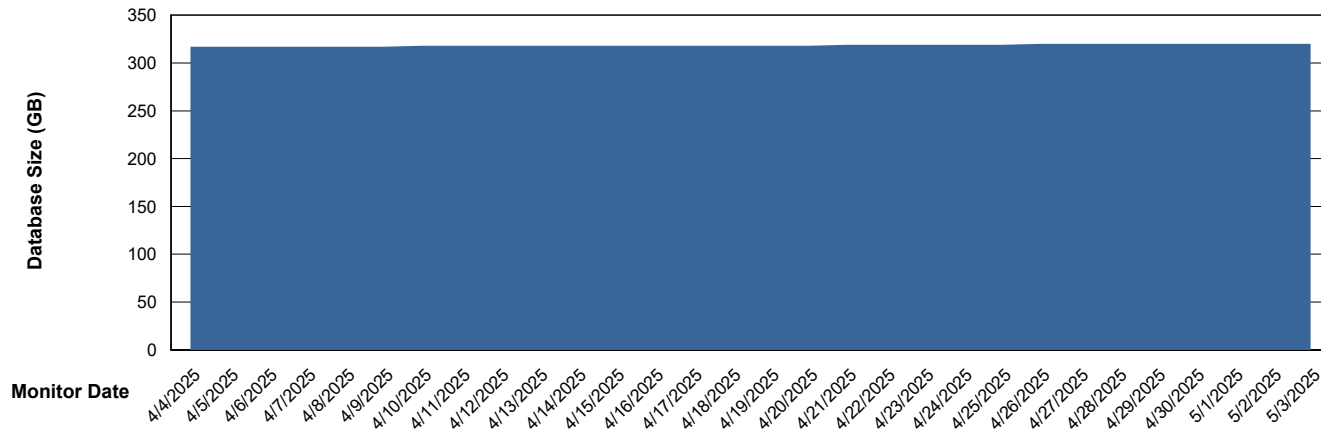

DB Processes Max 1,000

Weekly SLA Customer Report

Customer VOS_Production
Database ID 143

DATABASE SIZE VOS_PRD_ABSBI-2018_ABS1

Database growth over last month

DATABASE SIZE VOS_PRD_ABSBI-2025_ABS1

Database growth over last month