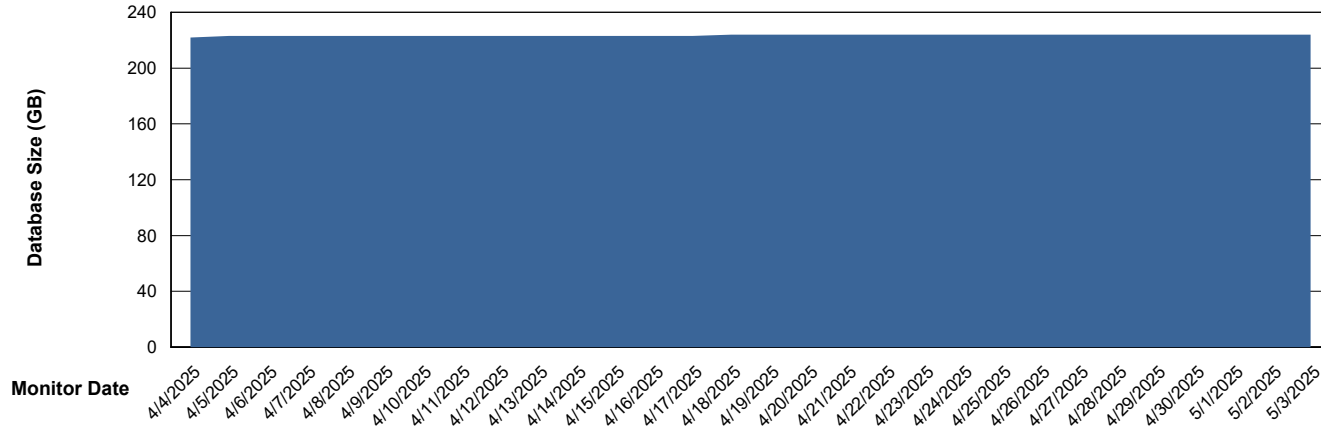

DB Processes Max 1,000

Weekly SLA Customer Report

Customer VOS_Production
Database ID 143

DATABASE SIZE VOS_PRD_ABSBI-2018_ABS1

Database growth over last month

DATABASE SIZE VOS_PRD_ABSBI-2025_ABS1

Database growth over last month