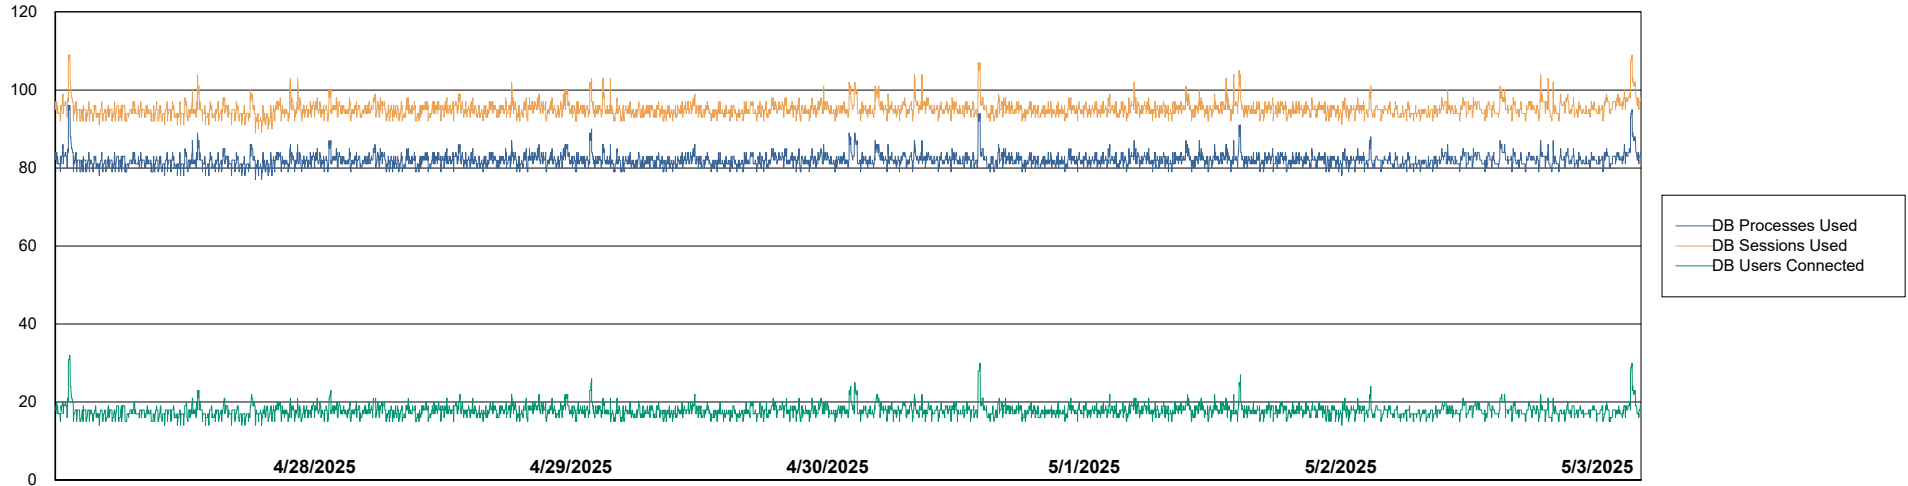

Weekly SLA Customer Report

Customer VOS_Production
Database ID 143

Database Performance VOS_PRD_ABSBI-2018_ABS1

Weekly SLA Customer Report

Customer VOS_Production
Database ID 143

Database Performance VOS_PRD_ABSBI-2025_ABS1