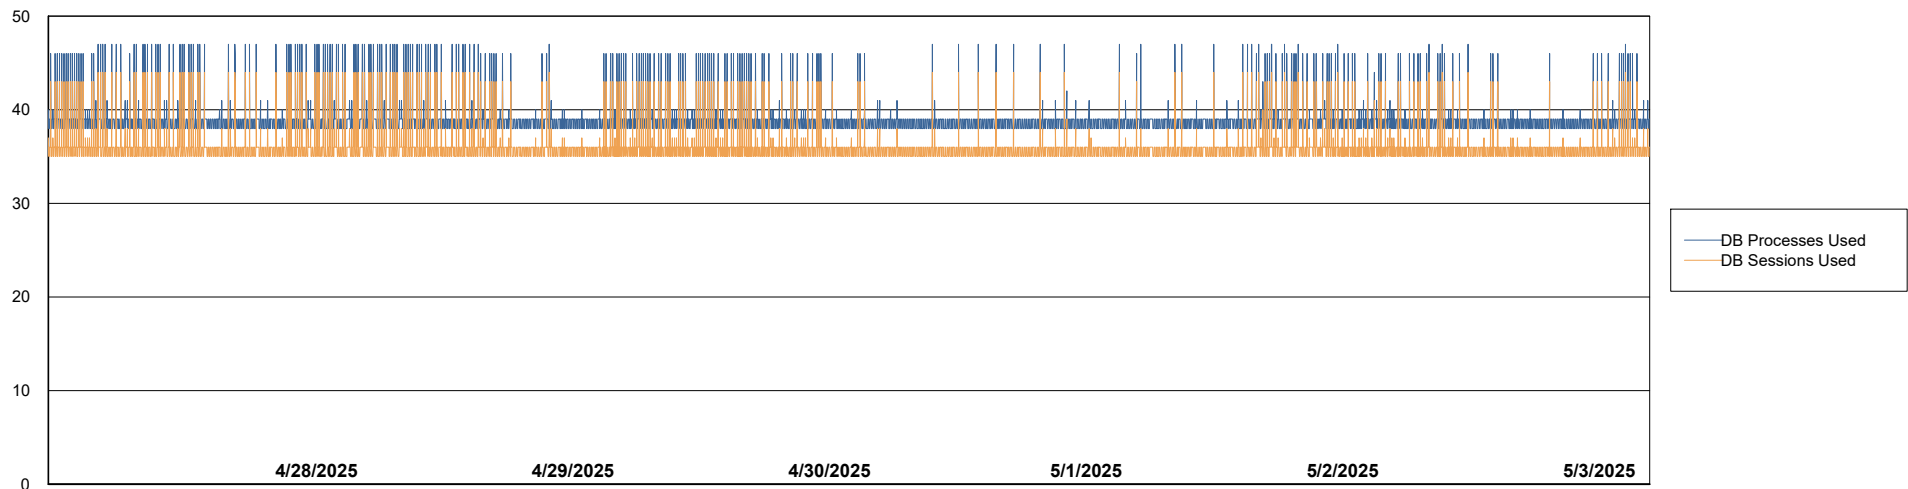

Database Performance VOS_PRD_ABSORA2-2022_HSBABS1

DB Processes Max 1,000