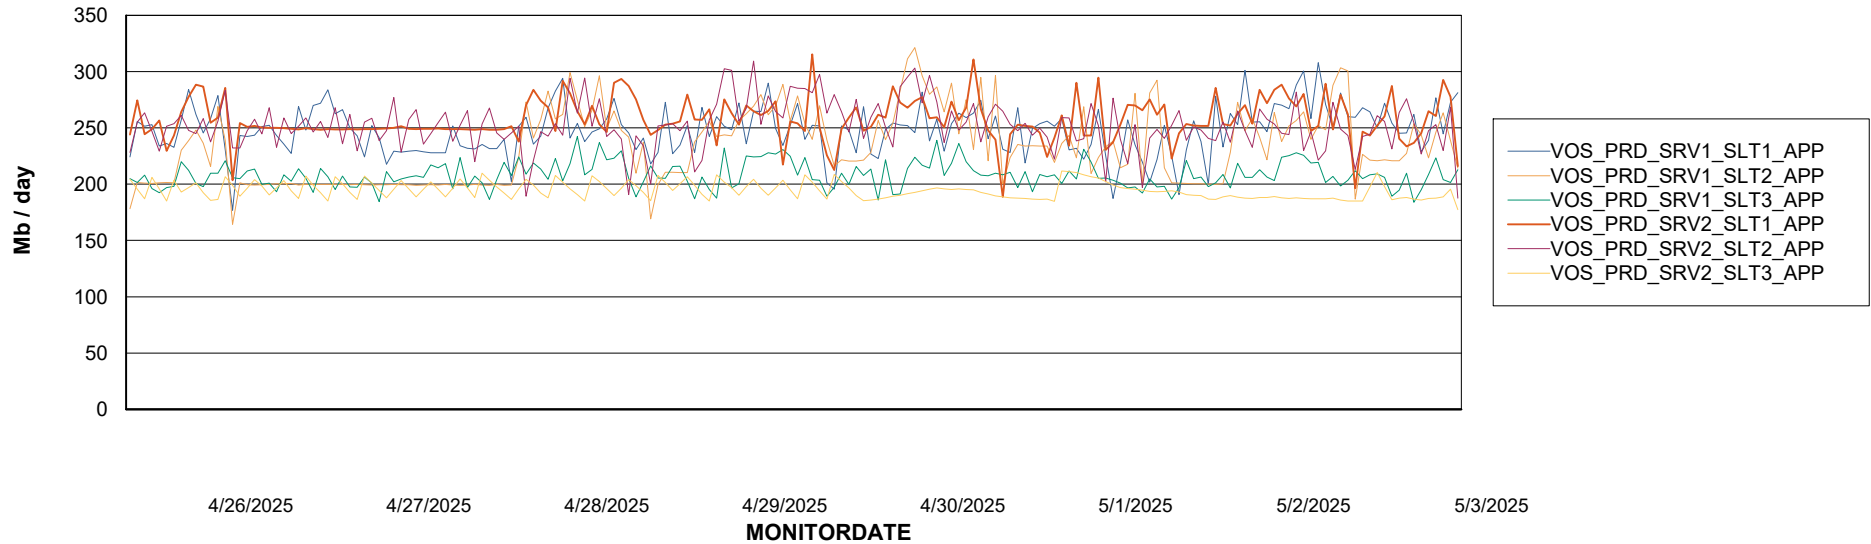

ABSSolute Application Server Services

Avg memory used per ABS Server Service