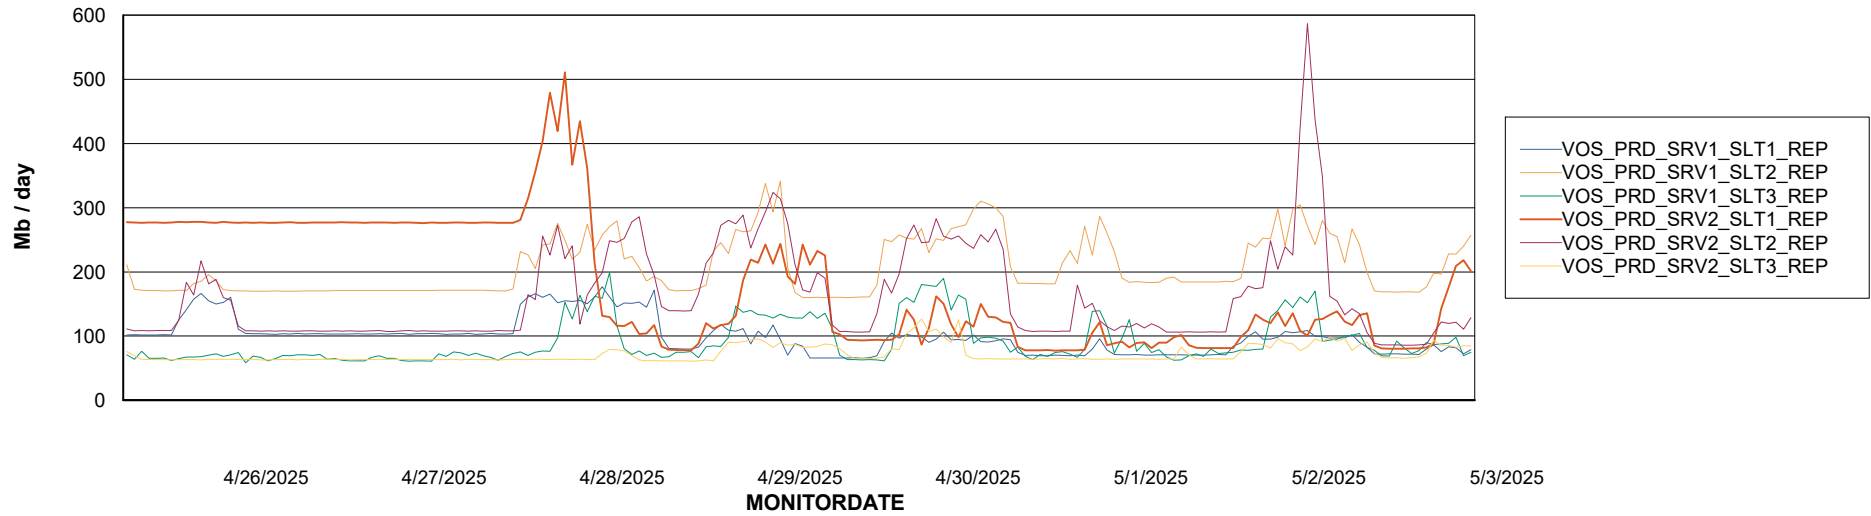

Avg memory used per ABS Server Service

Avg users per day per ABS server

Weekly SLA Customer Report

Customer VOS_Production
Database ID 143

ABSSolute Application ReportServer Services

Avg memory used per ReportServer Service