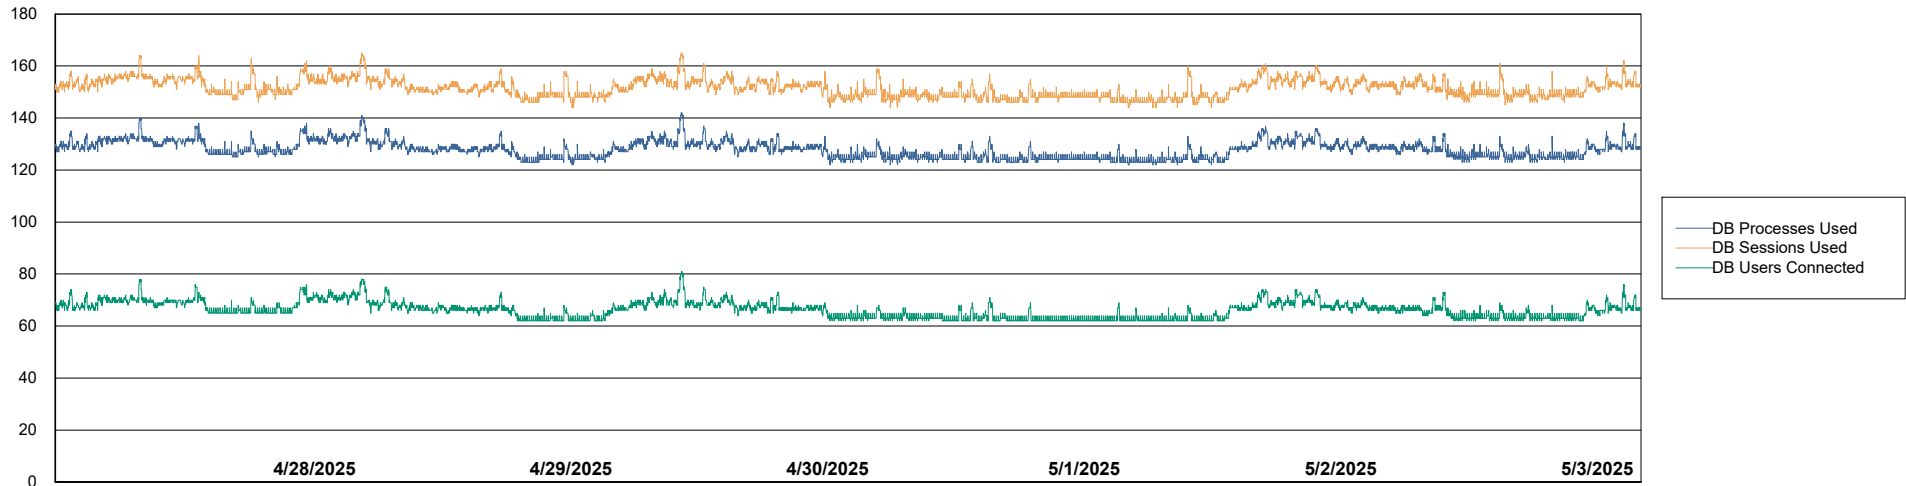

Database Performance VOS_PRD_ABSORA1-2022_ABS1