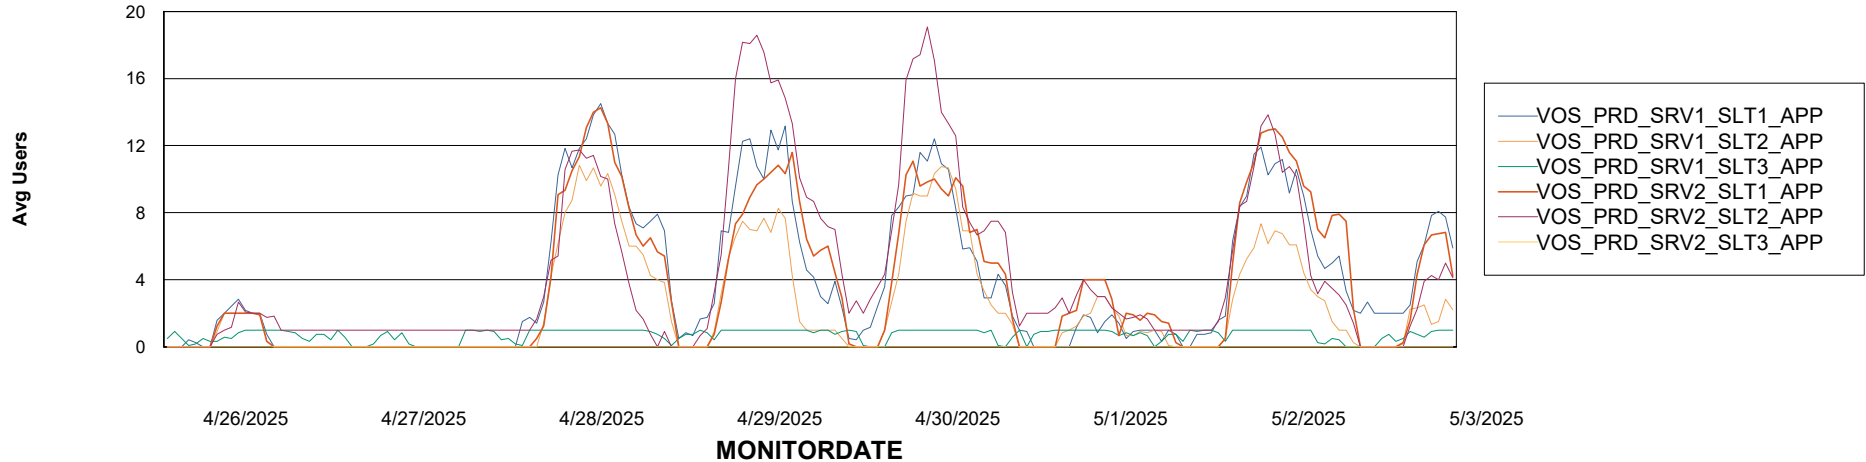

Avg users per day per ABS server