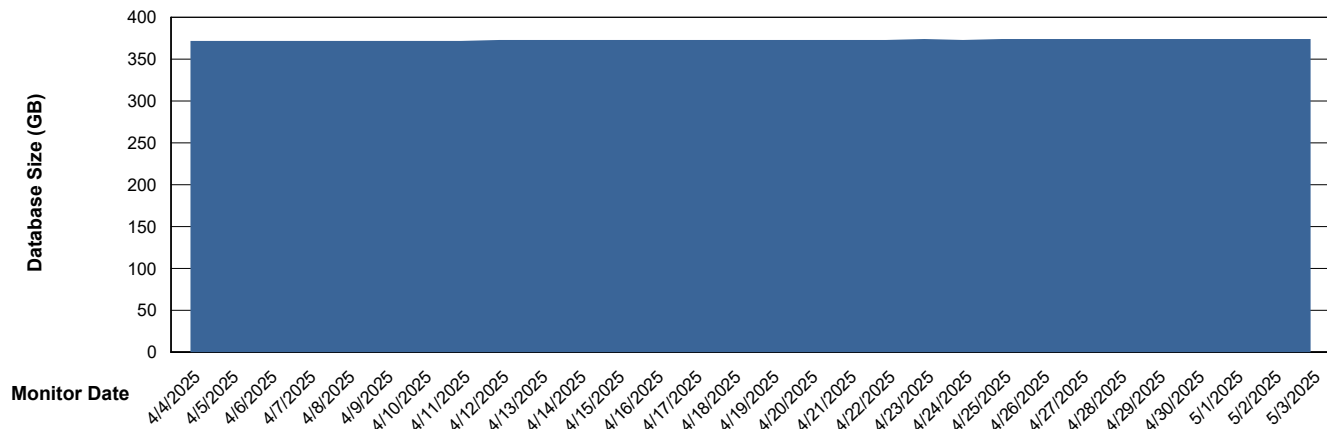

DB Processes Max 1,000

Weekly SLA Customer Report

Customer STK_Production
Database ID 82

Database Performance STK_PRD_ABSDBORACLE02_HSBABS1

DB Processes Max 1,000

Weekly SLA Customer Report

Customer STK_Production
Database ID 82

DATABASE SIZE STK_PRD_ABSDBORACLE01_ABS1

Database growth over last month

DATABASE SIZE STK_PRD_ABSDBORACLE02_ABST

Database growth over last month

Weekly SLA Customer Report

Customer STK_Production
Database ID 82