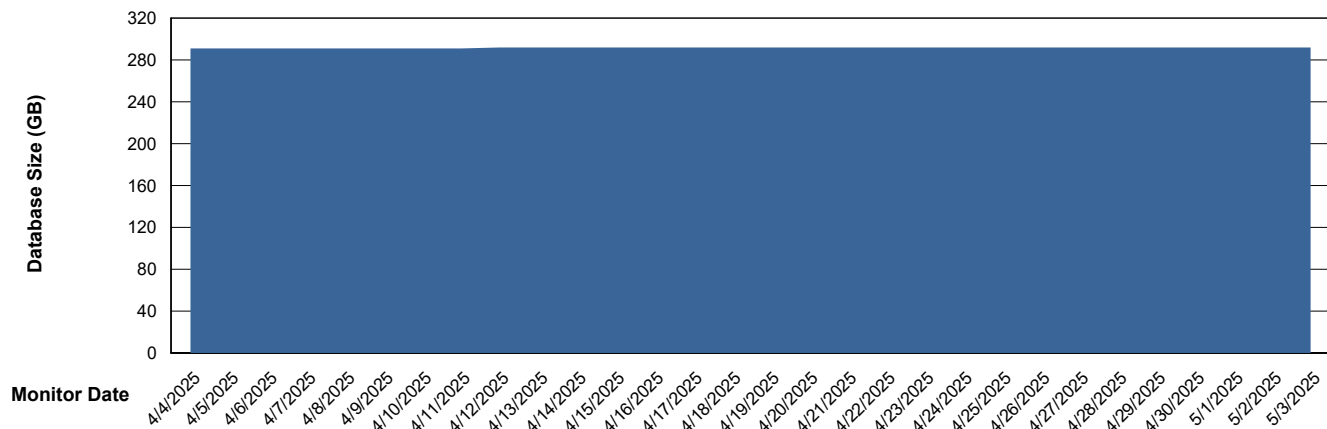

DB Processes Max 1,000

Weekly SLA Customer Report

Customer STK_Production
Database ID 82

Database Performance STK_PRD_ABSDBORACLE02_HSBABS1

DB Processes Max 1,000

Weekly SLA Customer Report

Customer STK_Production
Database ID 82

DATABASE SIZE STK_PRD_ABSDBORACLE01_ABS1

Database growth over last month

DATABASE SIZE STK_PRD_ABSDBORACLE02_ABST

Database growth over last month

Weekly SLA Customer Report

Customer STK_Production
Database ID 82