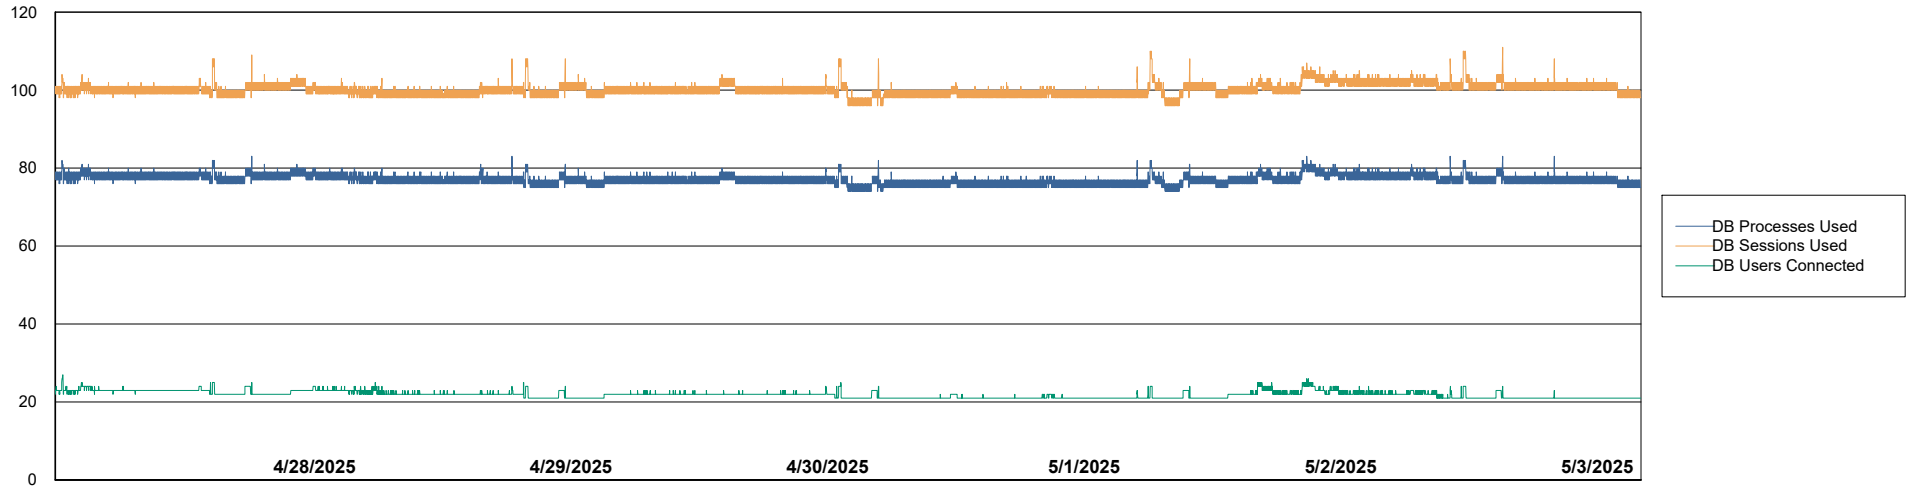

Weekly SLA Customer Report

Customer RSS Production
Database ID 52

Database Performance RSS_PRD_SV1364_PRD_ABS1

Weekly SLA Customer Report

Customer RSS Production
Database ID 52

Database Performance RSS_PRD_SV1365_PRD_HSBABS1