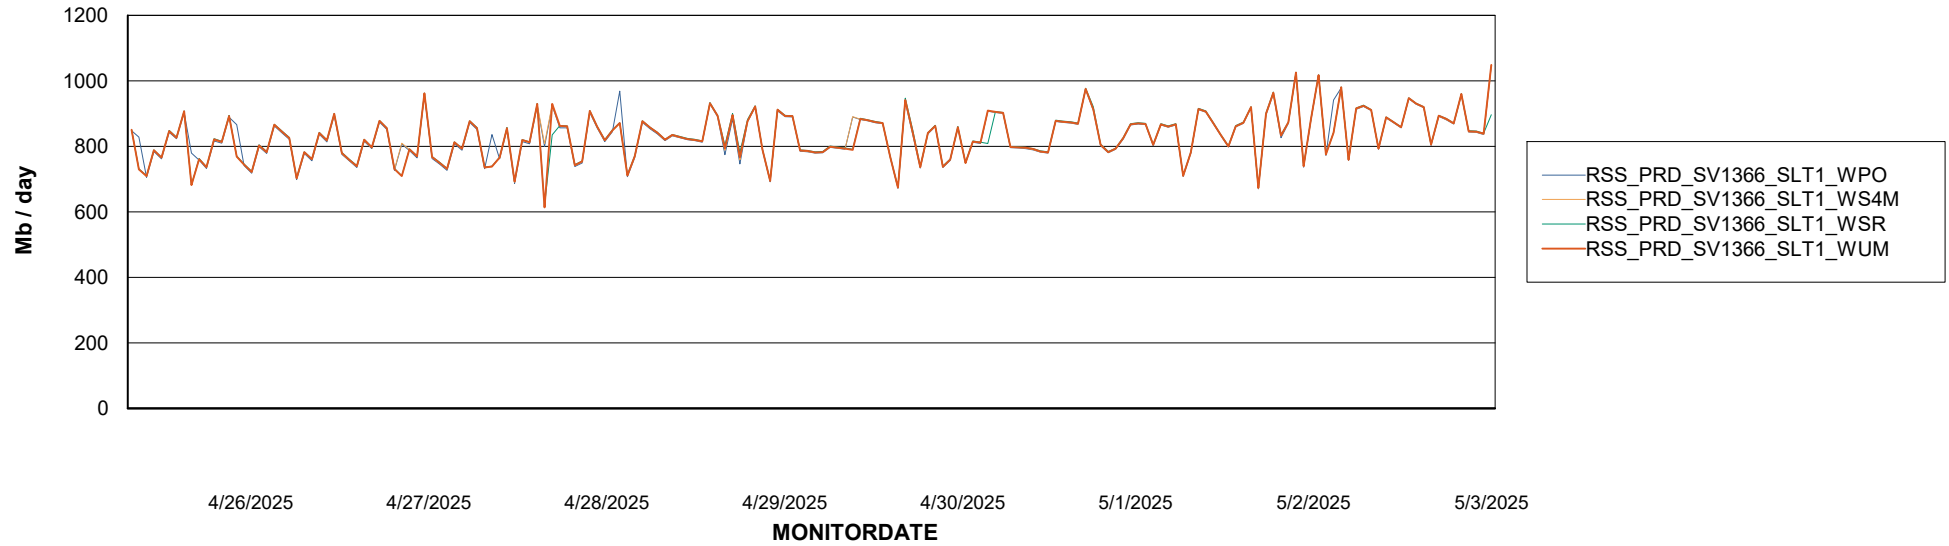

ABSSolute Web Component Services

Avg memory used per ABS Web component