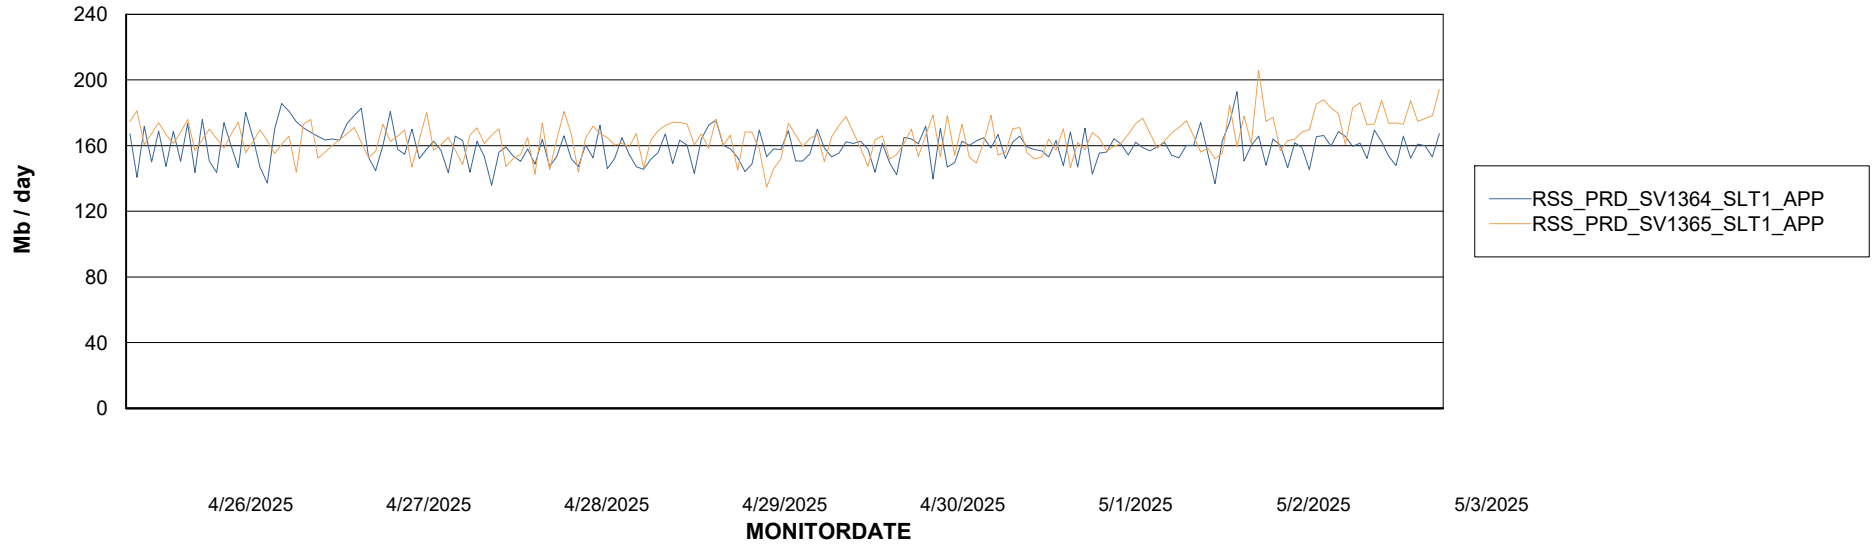

ABSSolute Application Server Services

Avg memory used per ABS Server Service