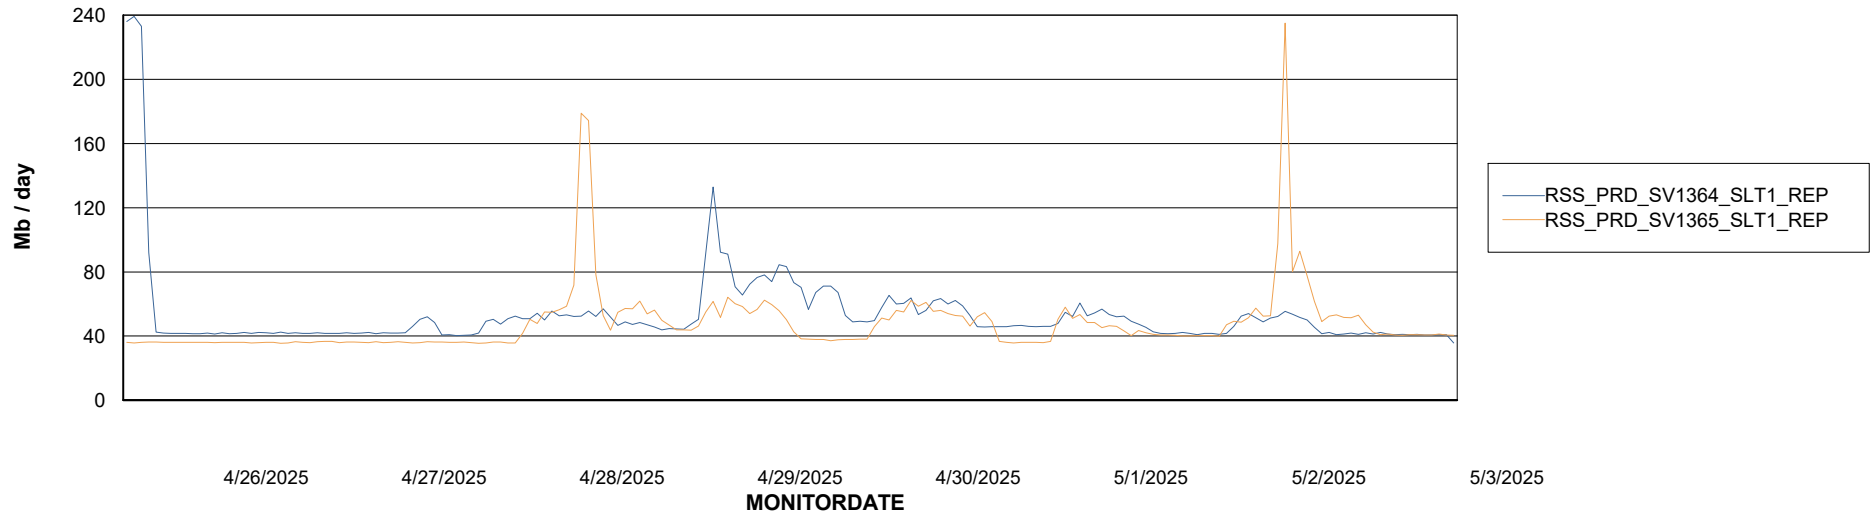

Avg memory used per ABS Server Service

Avg users per day per ABS server

Weekly SLA Customer Report

Customer RSS Production
Database ID 52

ABSSolute Application ReportServer Services

Avg memory used per ReportServer Service