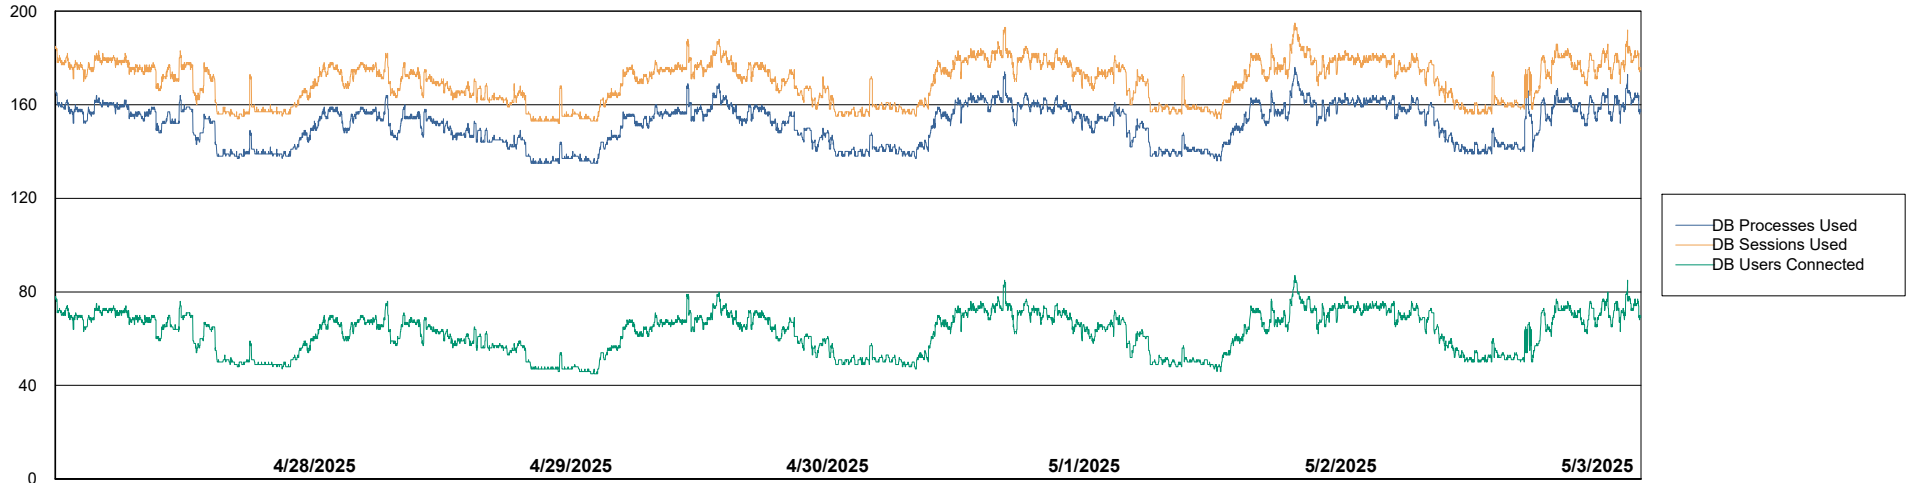

Weekly SLA Customer Report

Customer RFL_Production
Database ID 36

Harddisk Usage RFL_PRD_ABSWEB

	Free disk space on C: (%)	Total disk space on C: (Gb)	Used disk space on C: (Gb)
5/3/2025	74	126	33
5/2/2025	74	126	33
5/1/2025	74	126	33
4/30/2025	74	126	33
4/29/2025	74	126	33
4/28/2025	74	126	33
4/27/2025	74	126	33

Weekly SLA Customer Report

Customer RFL_Production
Database ID 36

Database Performance RFL_PRD_ABS01_DB

Weekly SLA Customer Report

Customer RFL_Production
Database ID 36

Database Performance RFL_PRD_ABS02_STB_DB