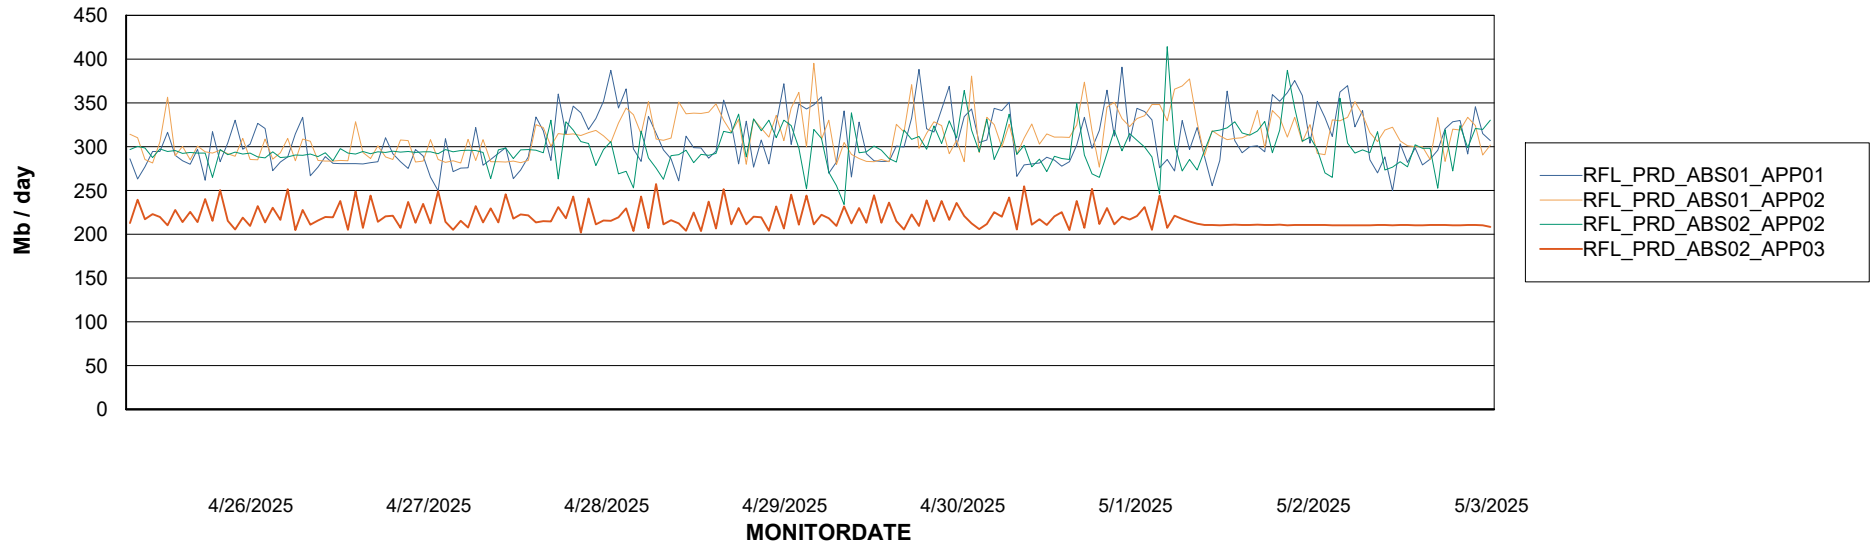

DB Processes Max 1,000

Weekly SLA Customer Report

Customer RFL_Production
 Database ID 36

DATABASE SIZE RFL_PRD_ABS01_DB

Database growth over last month

Database Tablespace RFL_PRD_ABS01_DB

Date	Tablespace Name	Filesize (Gb)	Usedsize (Gb)	Percentage free
5/3/2025	ABSDATA	117	88	25
	INDX	258	212	18
5/2/2025	ABSDATA	117	88	25
	INDX	258	212	18
5/1/2025	ABSDATA	117	88	25
	INDX	258	212	18
4/30/2025	ABSDATA	117	88	25
	INDX	258	212	18
4/29/2025	ABSDATA	117	88	25
	INDX	258	211	18
4/28/2025	ABSDATA	117	88	25
	INDX	258	211	18
4/27/2025	ABSDATA	117	88	25
	INDX	258	211	18

Weekly SLA Customer Report

Customer RFL_Production
Database ID 36

ABSSolute Application Server Services

Avg memory used per ABS Server Service

Avg users per day per ABS server

Weekly SLA Customer Report

Customer RFL_Production
Database ID 36