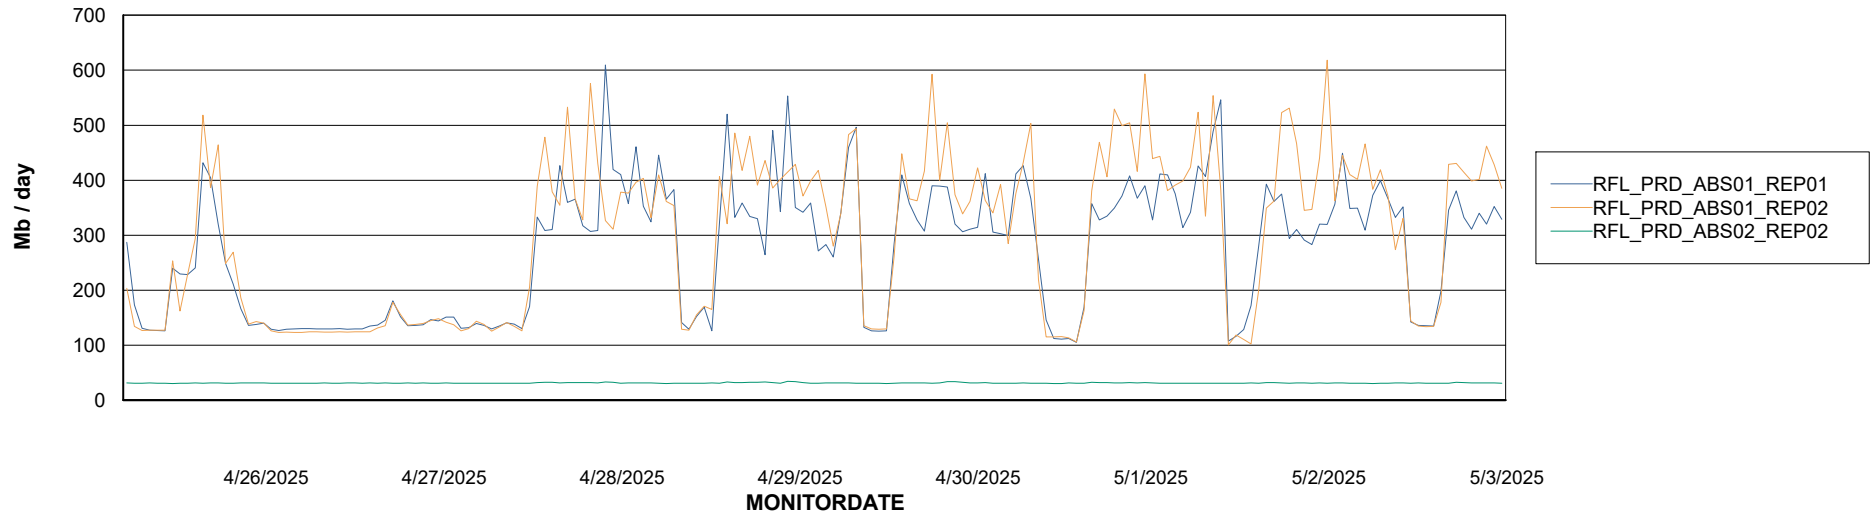

ABSSolute Application ReportServer Services

Avg memory used per ReportServer Service