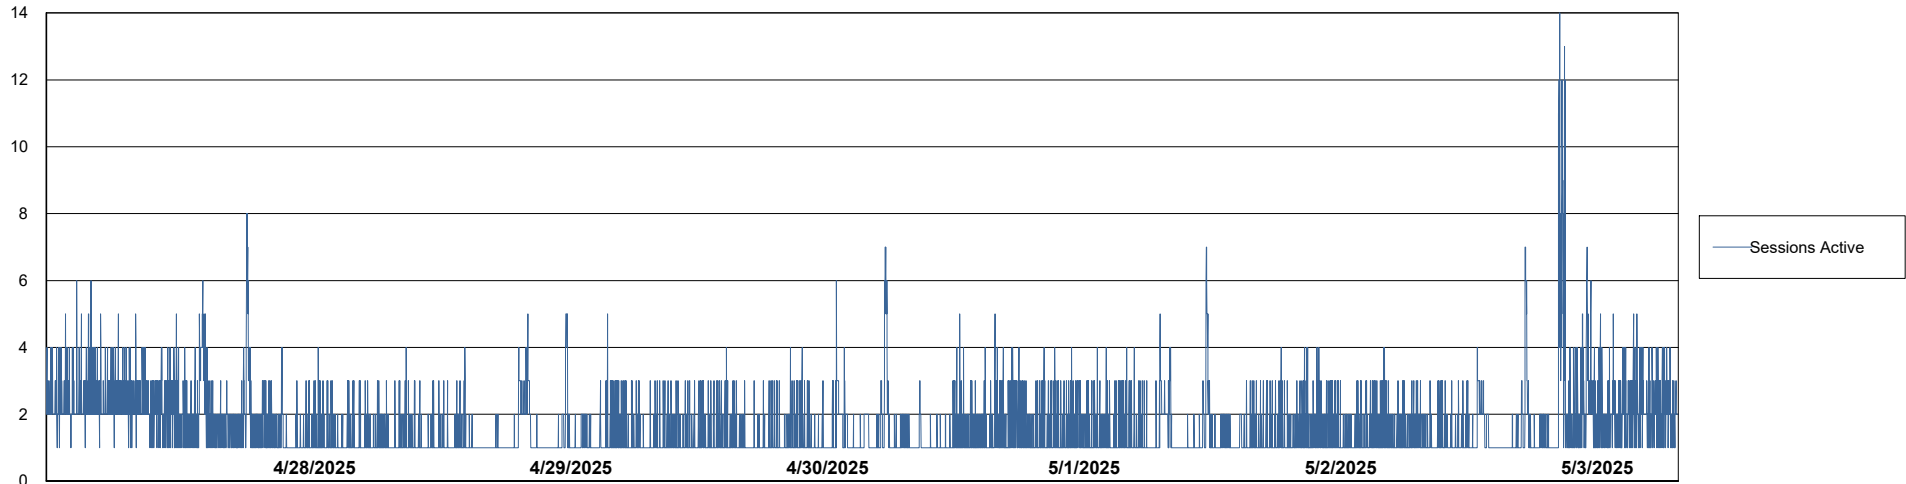

Database Performance RFL_PRD_ABS01_DB