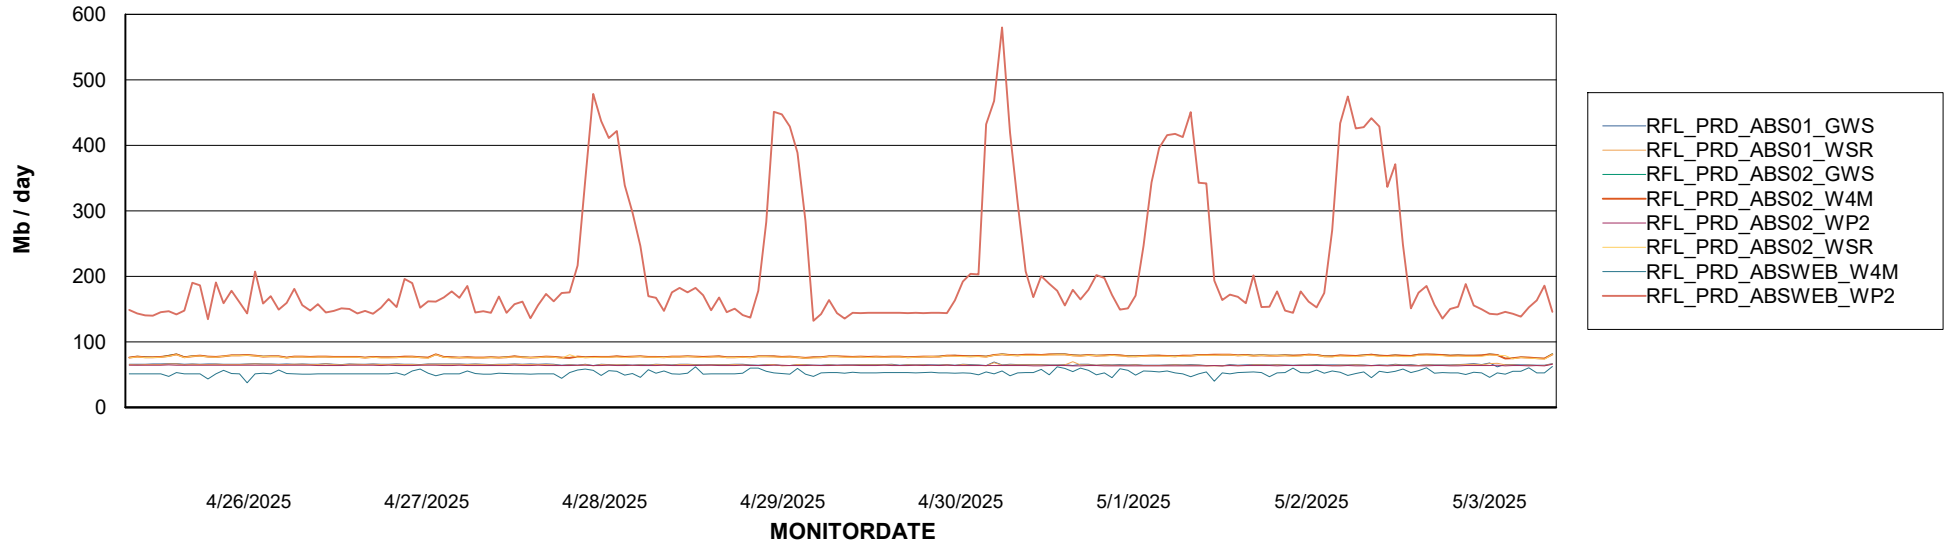

ABSSolute Application ReportServer Services

Avg memory used per ReportServer Service

Weekly SLA Customer Report

Customer RFL_Production
Database ID 36

ABSSolute Web Component Services

Avg memory used per ABS Web component