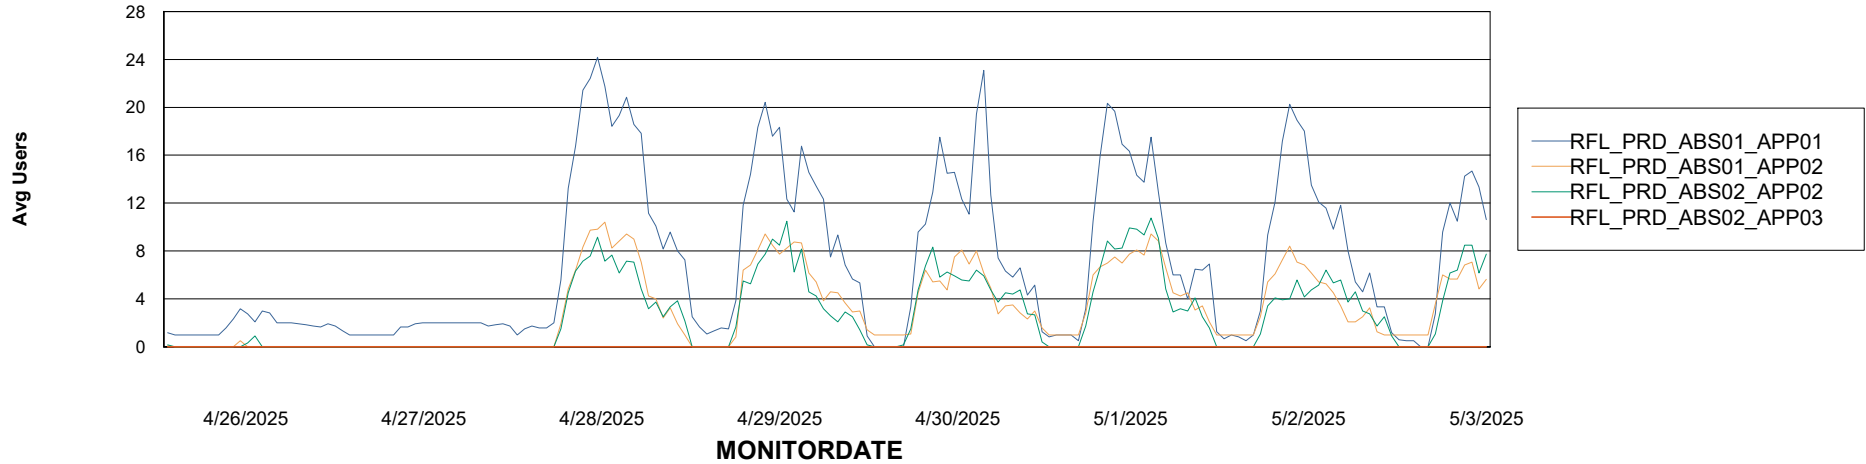

Weekly SLA Customer Report

Customer RFL_Production
Database ID 36

ABSSolute Application Server Services

Avg memory used per ABS Server Service

Avg users per day per ABS server

Weekly SLA Customer Report

Customer RFL_Production
Database ID 36