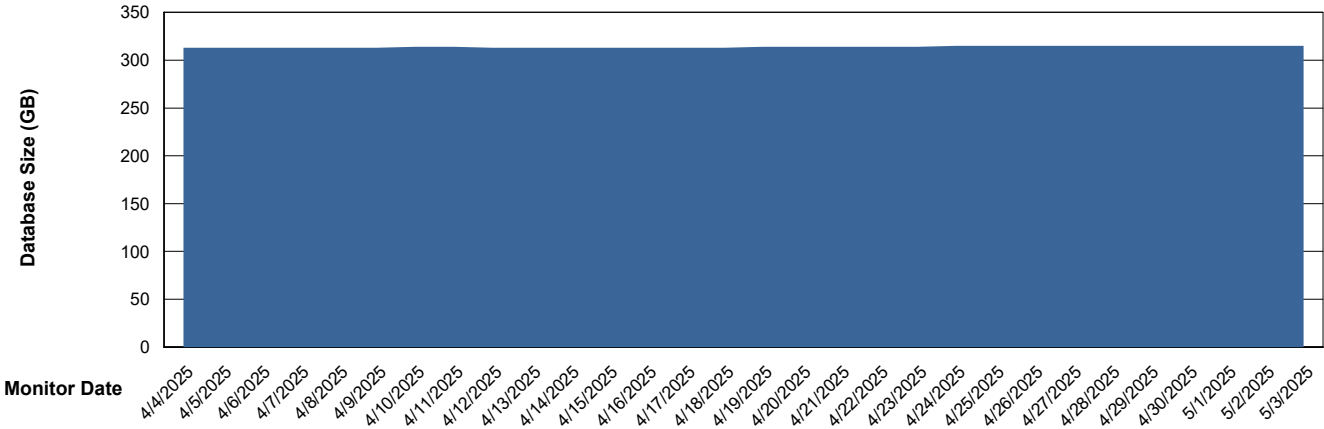

DB Processes Max 1,000

Weekly SLA Customer Report

Customer RFL_Production
 Database ID 36

DATABASE SIZE RFL_PRD_ABS01_DB

Database growth over last month

Database Tablespace RFL_PRD_ABS01_DB

Date	Tablespace Name	Filesize (Gb)	Usedsize (Gb)	Percentage free
5/3/2025	ABSDATA	117	88	25
	INDX	258	212	18
5/2/2025	ABSDATA	117	88	25
	INDX	258	212	18
5/1/2025	ABSDATA	117	88	25
	INDX	258	212	18
4/30/2025	ABSDATA	117	88	25
	INDX	258	212	18
4/29/2025	ABSDATA	117	88	25
	INDX	258	211	18
4/28/2025	ABSDATA	117	88	25
	INDX	258	211	18
4/27/2025	ABSDATA	117	88	25
	INDX	258	211	18

Weekly SLA Customer Report

Customer RFL_Production
Database ID 36

ABSSolute Application Server Services

Avg memory used per ABS Server Service

Avg users per day per ABS server

Weekly SLA Customer Report

Customer RFL_Production
Database ID 36