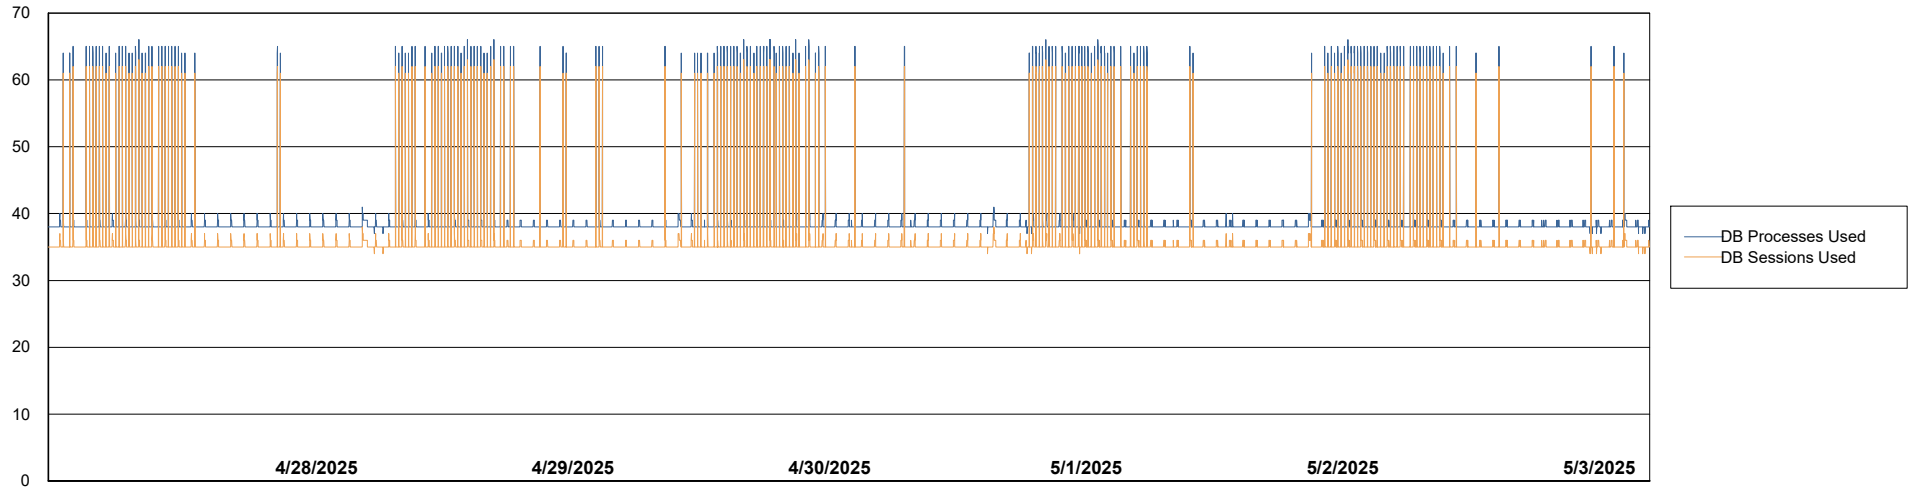

Database Performance NOA_PRD_NovoABS03_HSBABS1

DB Processes Max 300