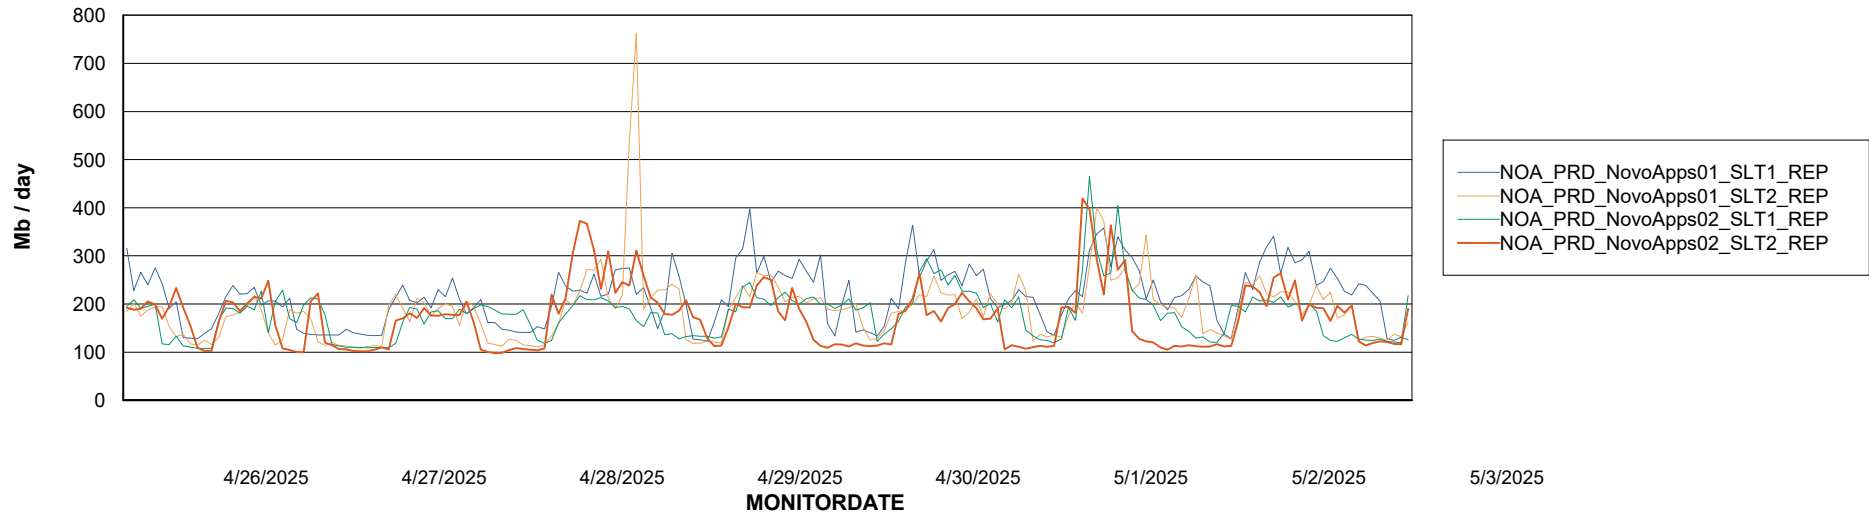

Avg memory used per ABS Server Service

Avg users per day per ABS server

Weekly SLA Customer Report

Customer NOA_Production (24/7)
Database ID 116

ABSSolute Application ReportServer Services

Avg memory used per ReportServer Service