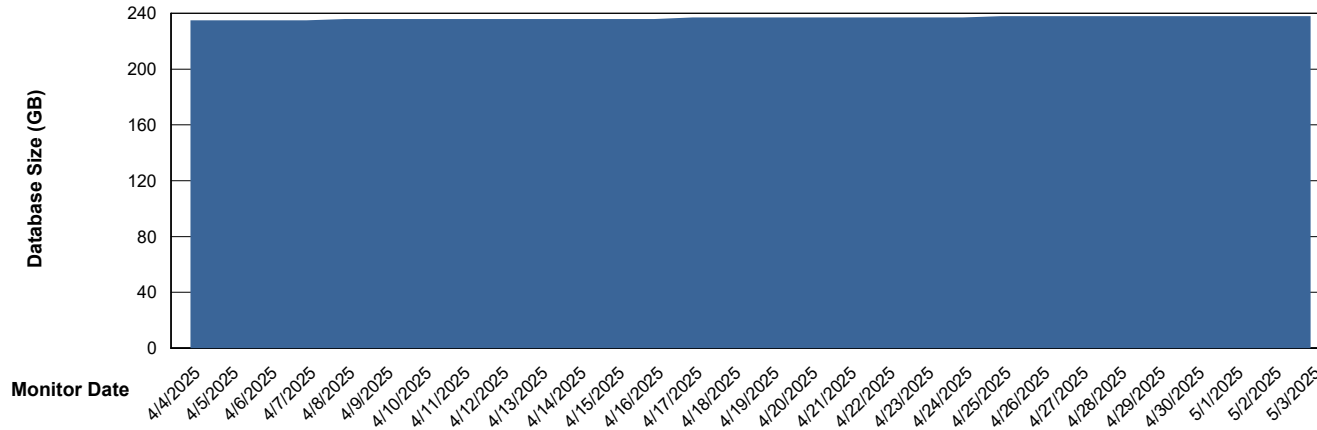

Weekly SLA Customer Report

Customer NOA_Production (24/7)
Database ID 116

Database Performance NOA_PRD_NovoABS03_HSBABS1

DB Processes Max 300

Weekly SLA Customer Report

Customer NOA_Production (24/7)
Database ID 116

DATABASE SIZE NOA_PRD_NHSBI_ABS1

Database growth over last month

DATABASE SIZE NOA_PRD_NovoABS01_ABS1

Database growth over last month

Weekly SLA Customer Report

Customer NOA_Production (24/7)
Database ID 116