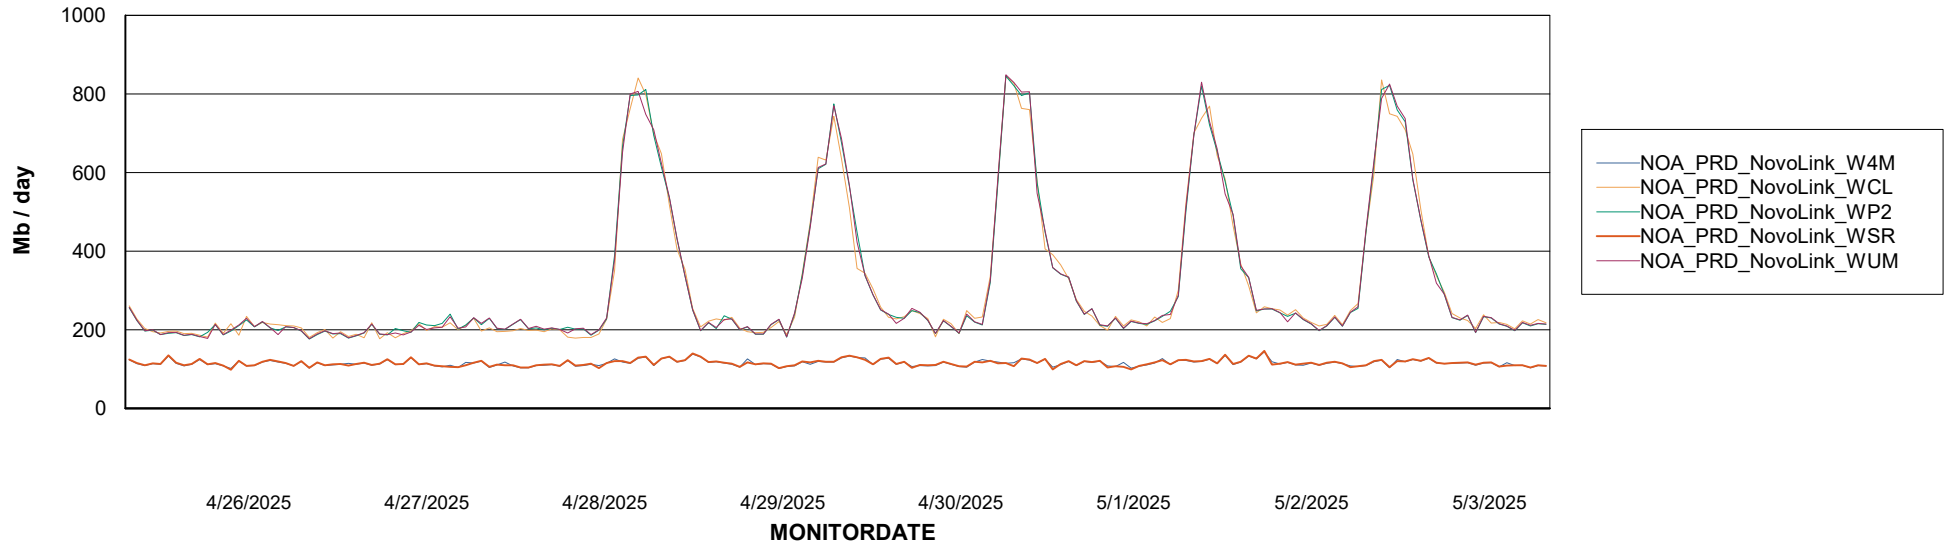

ABSSolute Web Component Services

Avg memory used per ABS Web component