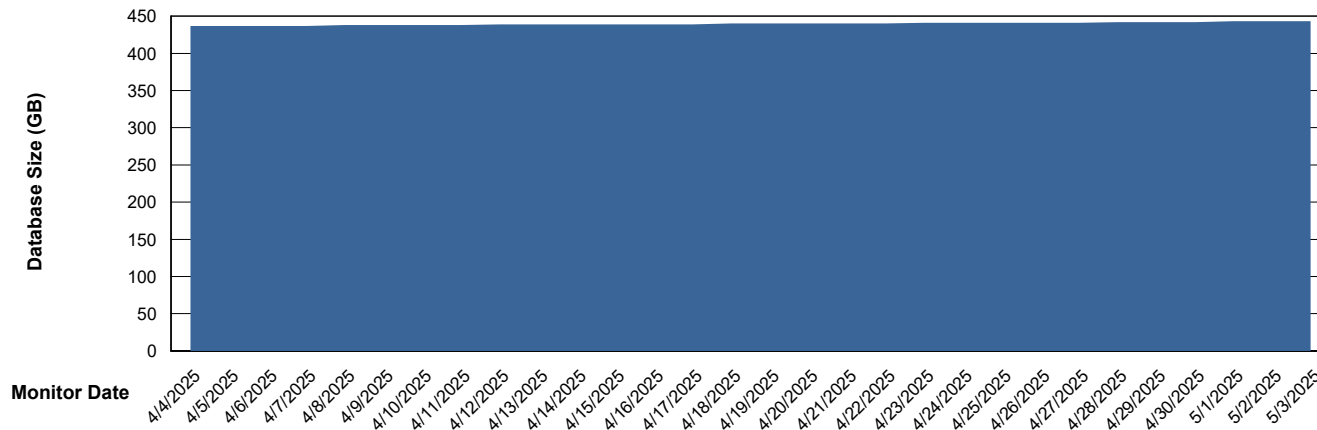

Weekly SLA Customer Report

Customer NOA_Production (24/7)
Database ID 116

Database Performance NOA_PRD_NovoABS03_HSBABS1

DB Processes Max 300

Weekly SLA Customer Report

Customer NOA_Production (24/7)
Database ID 116

DATABASE SIZE NOA_PRD_NHSBI_ABS1

Database growth over last month

DATABASE SIZE NOA_PRD_NovoABS01_ABS1

Database growth over last month

Weekly SLA Customer Report

Customer NOA_Production (24/7)
Database ID 116