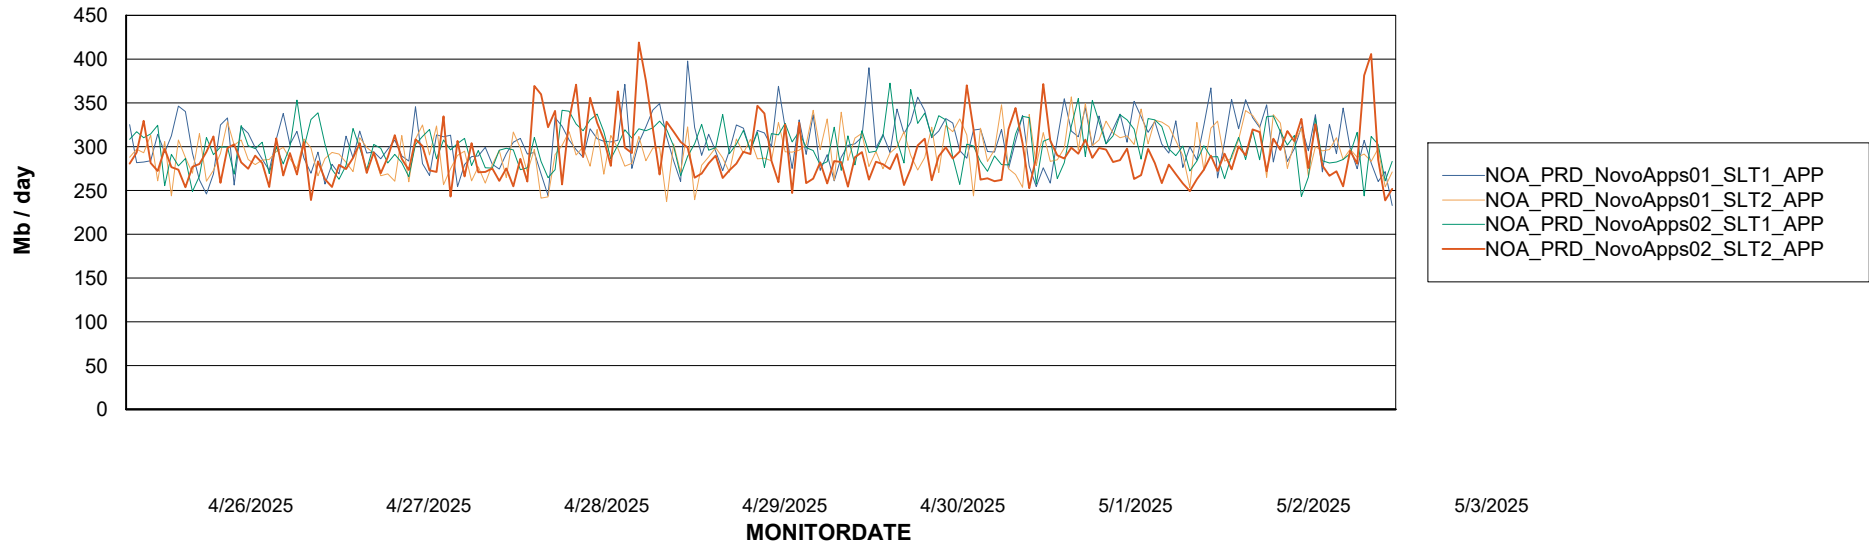

ABSSolute Application Server Services

Avg memory used per ABS Server Service