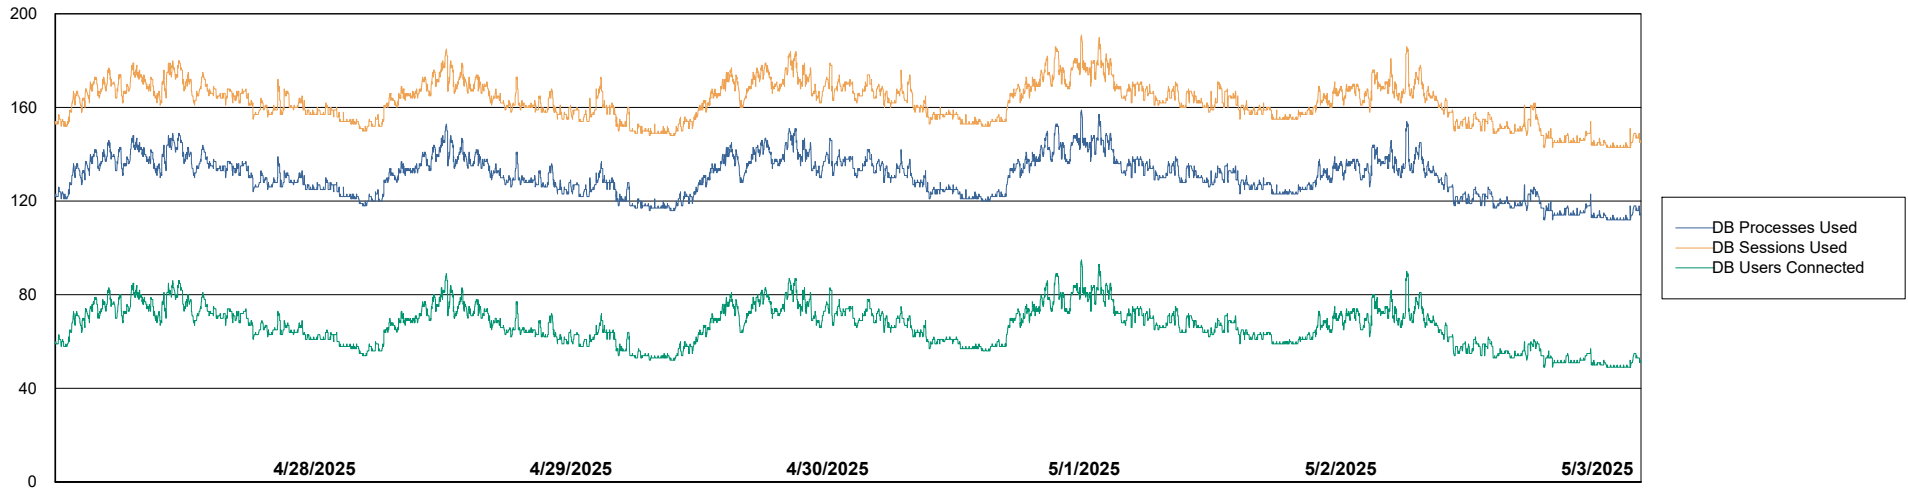

Weekly SLA Customer Report

Customer NOA_Production (24/7)
Database ID 116

Database Performance NOA_PRD_NHSBI_ABS1

Weekly SLA Customer Report

Customer NOA_Production (24/7)
Database ID 116

Database Performance NOA_PRD_NovoABS01_ABS1