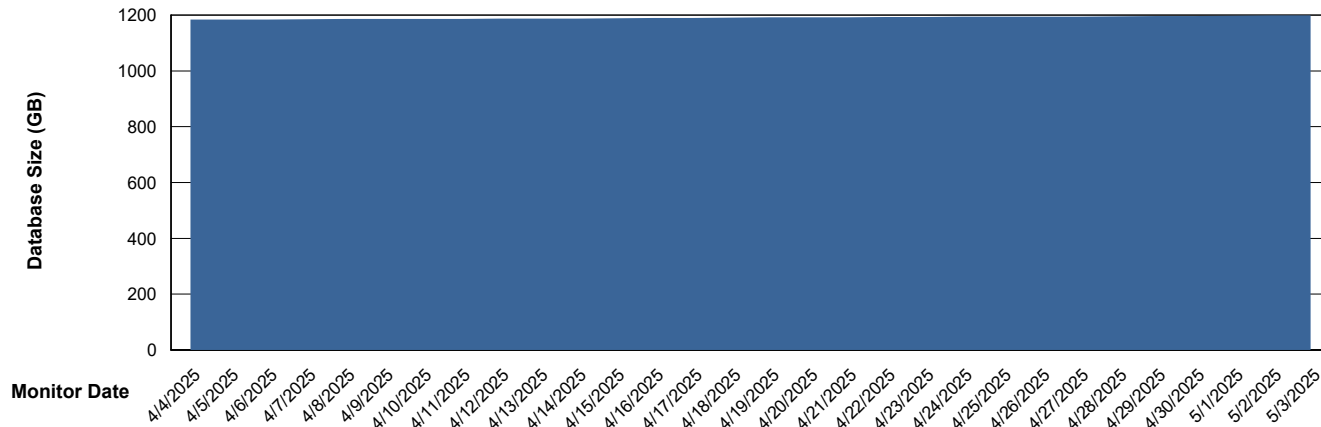

Customer LTS(CleanLease)_Production
Database ID 126

DATABASE SIZE LTS_PRD_CLSABSBI01_ABS1

Database growth over last month

DATABASE SIZE LTS_PRD_CLSABSDB01_ABS1

Database growth over last month

Weekly SLA Customer Report