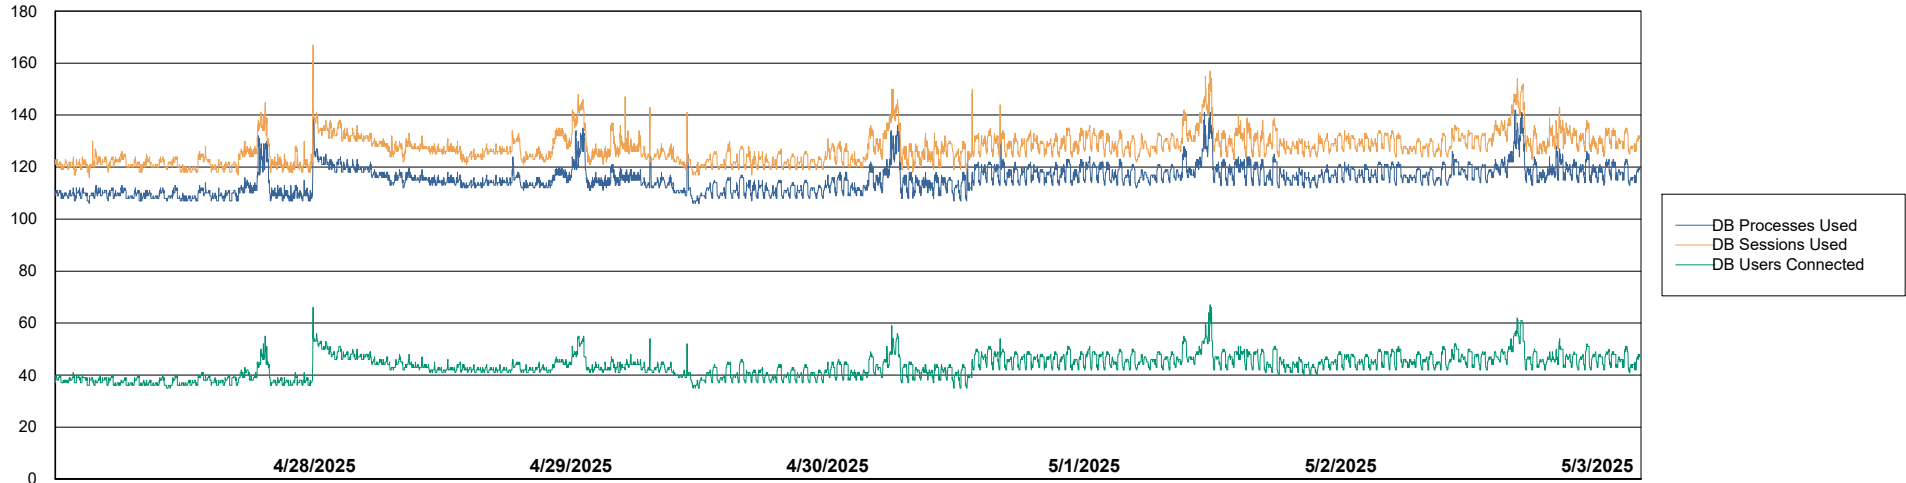

Database Performance LTS_PRD_CLSABSBI01_ABS1