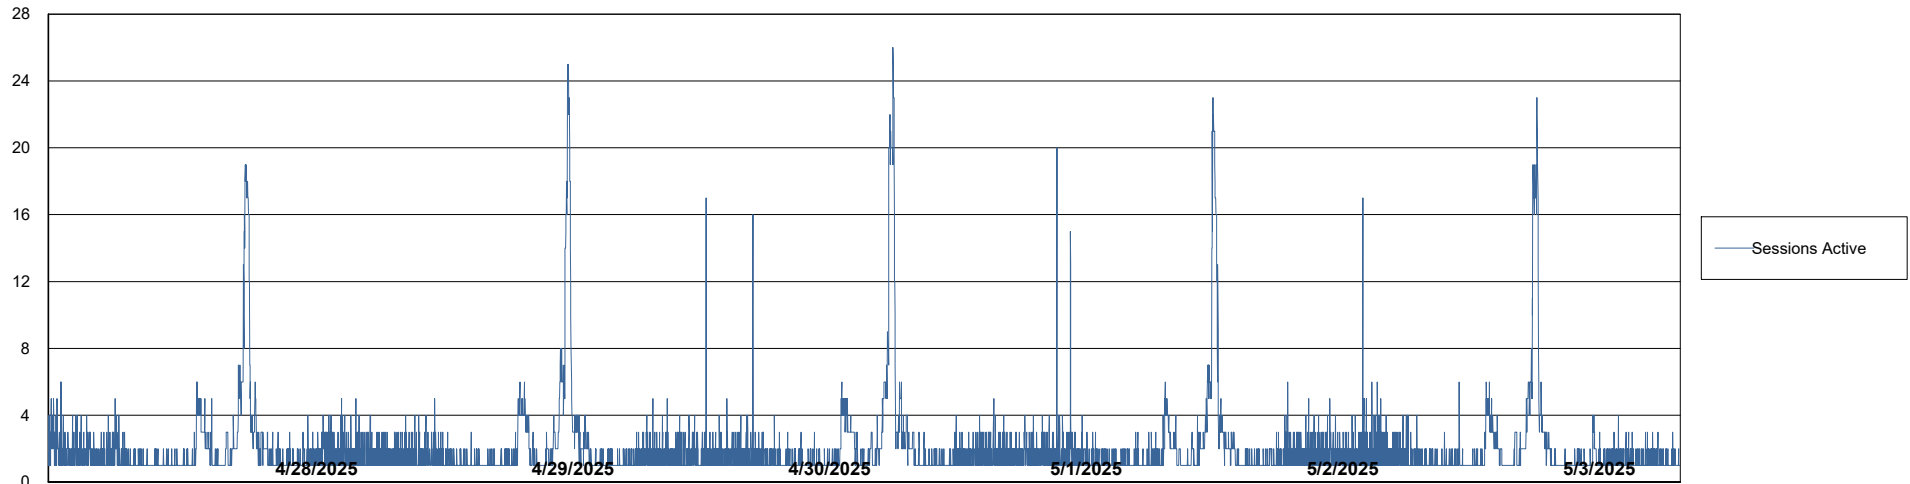

Weekly SLA Customer Report

Customer LTS(CleanLease)_Production
Database ID 126

Database Performance LTS_PRD_CLSABSBI01_ABS1

Weekly SLA Customer Report

Customer LTS(CleanLease)_Production
Database ID 126

Database Performance LTS_PRD_CLSABSD01_ABS1