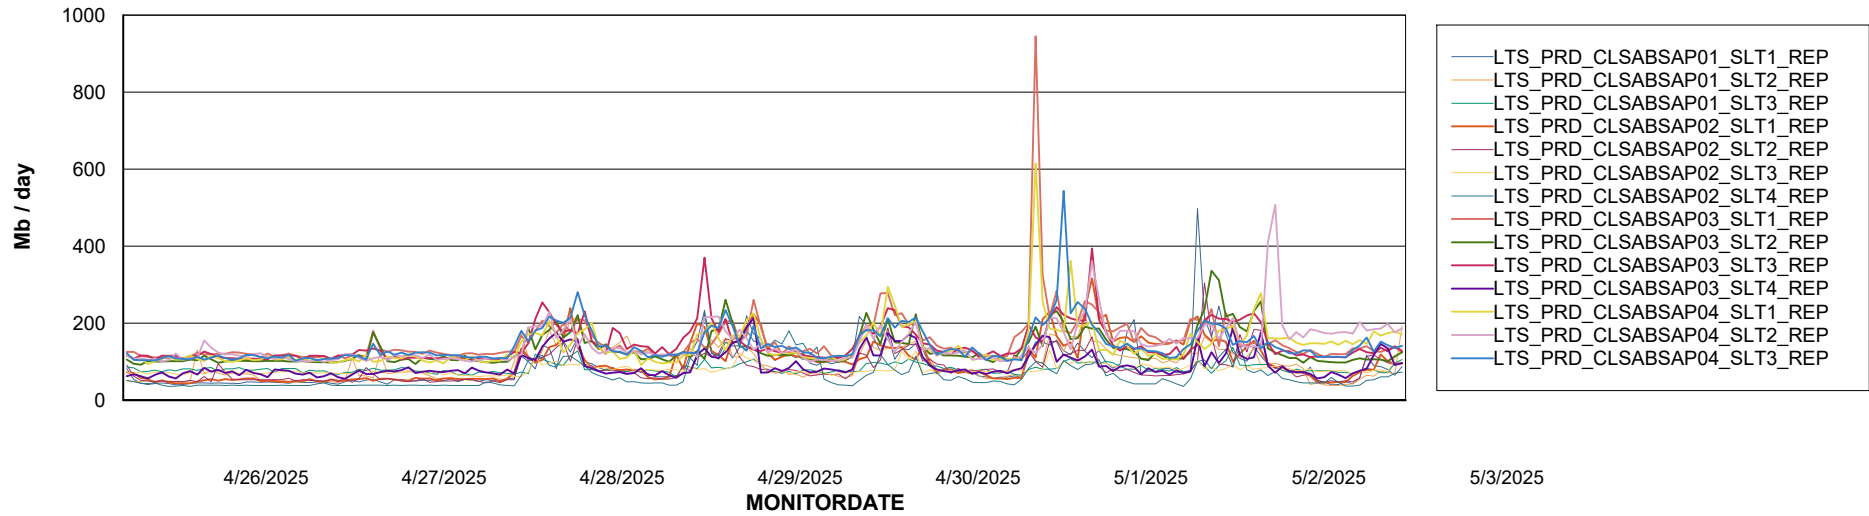

ABSSolute Application ReportServer Services

Avg memory used per ReportServer Service