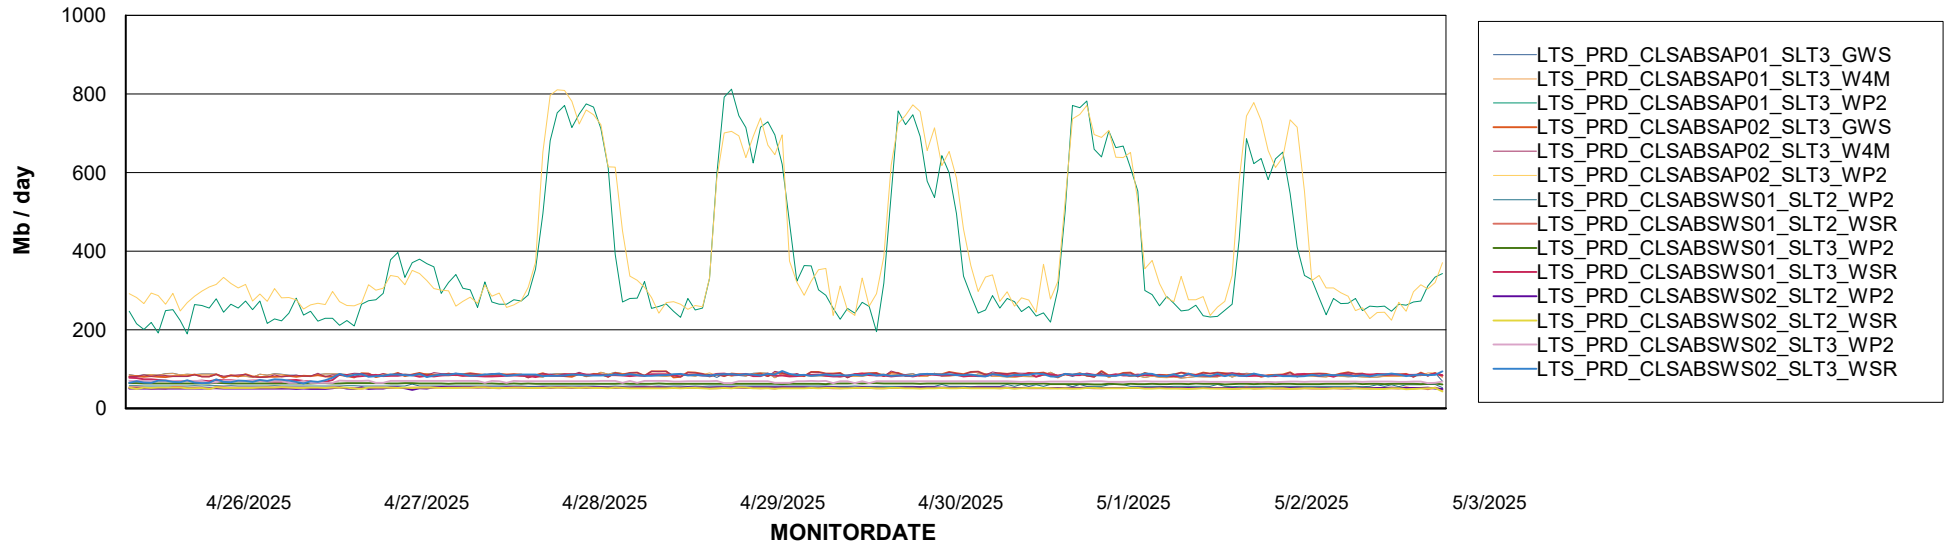

ABSSolute Web Component Services

Avg memory used per ABS Web component