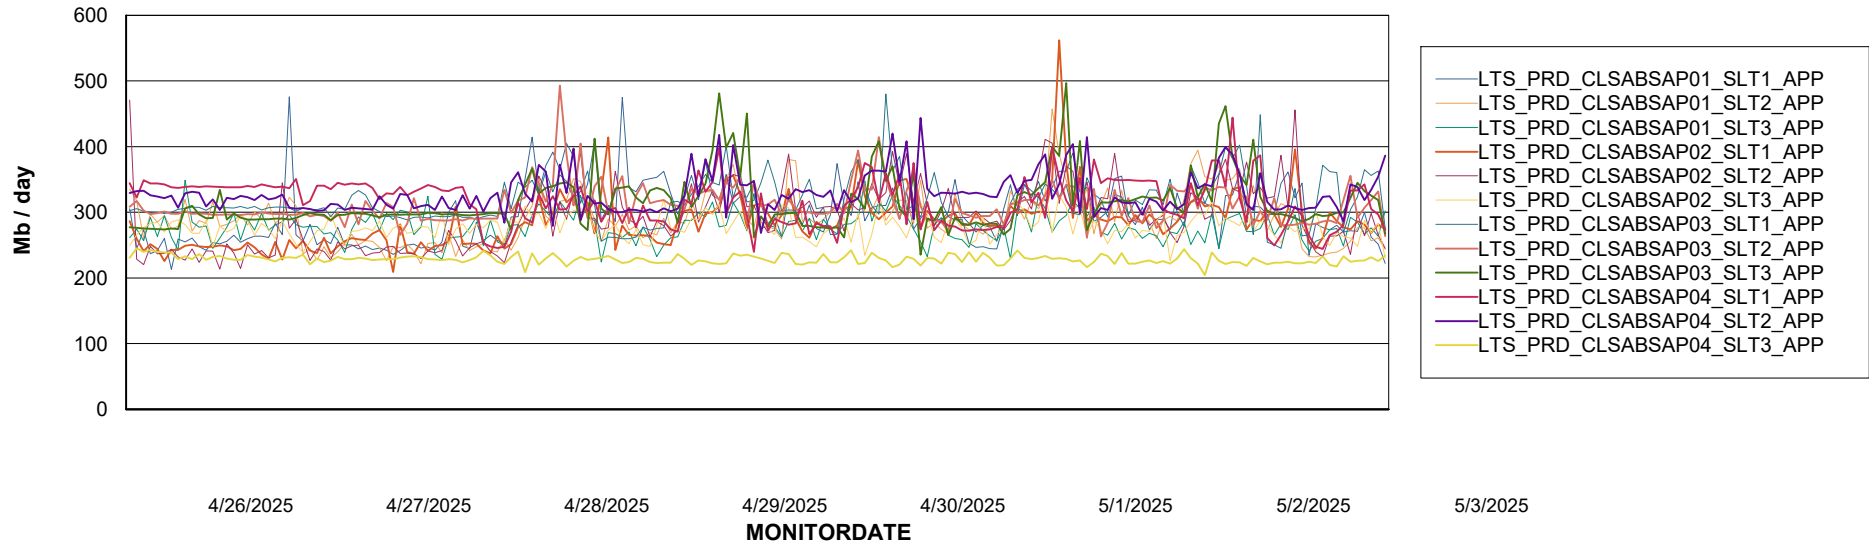

ABSSolute Application Server Services

Avg memory used per ABS Server Service