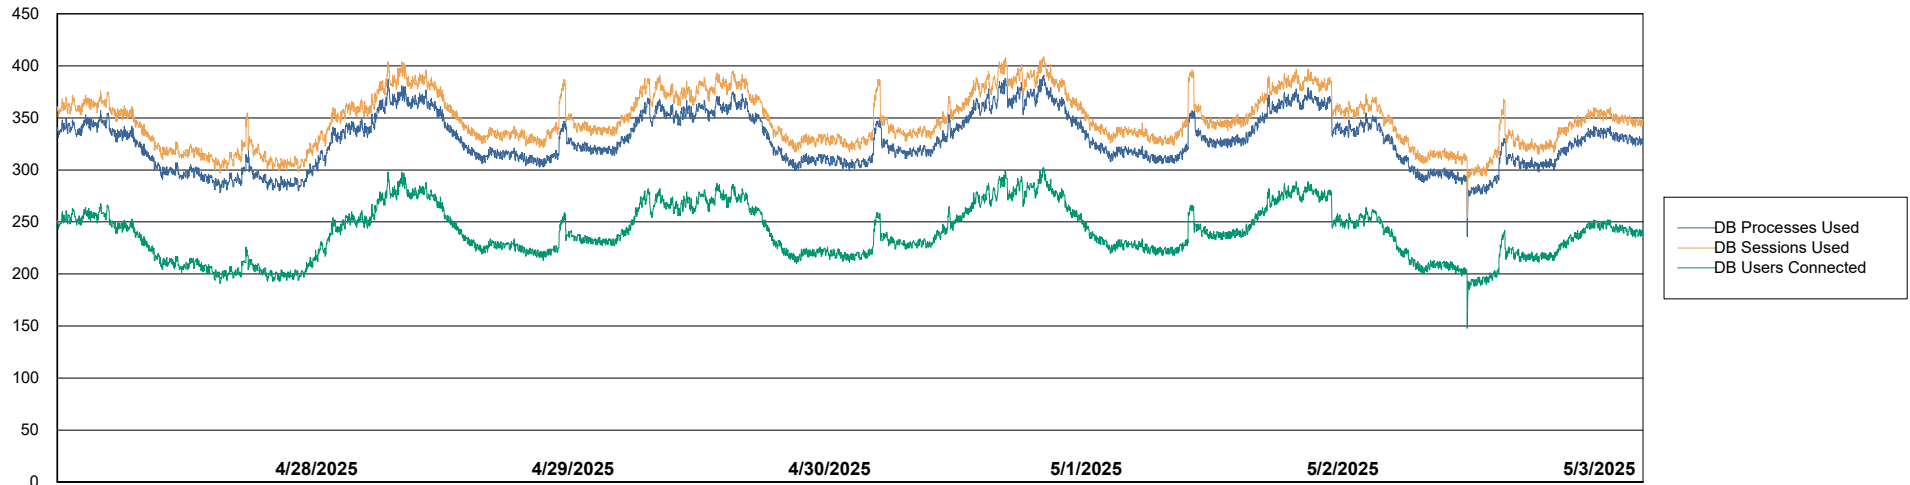

Weekly SLA Customer Report

Customer LTS(CleanLease)_Production
Database ID 126

Database Performance LTS_PRD_CLSABSBI01_ABS1

Weekly SLA Customer Report

Customer LTS(CleanLease)_Production
Database ID 126

Database Performance LTS_PRD_CLSABSD01_ABS1