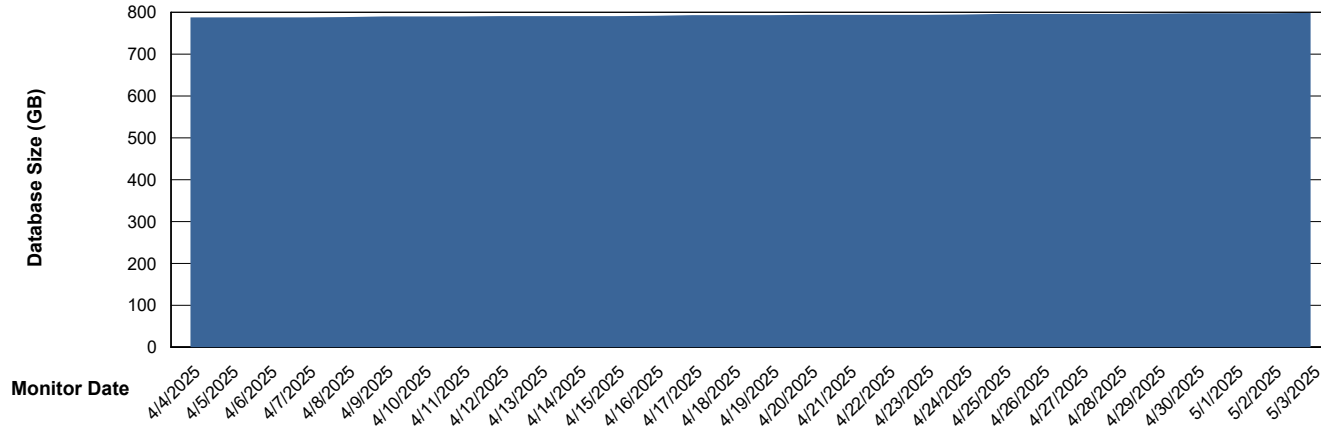

DATABASE SIZE LTS_PRD_CLSABSBI01_ABS1

Database growth over last month