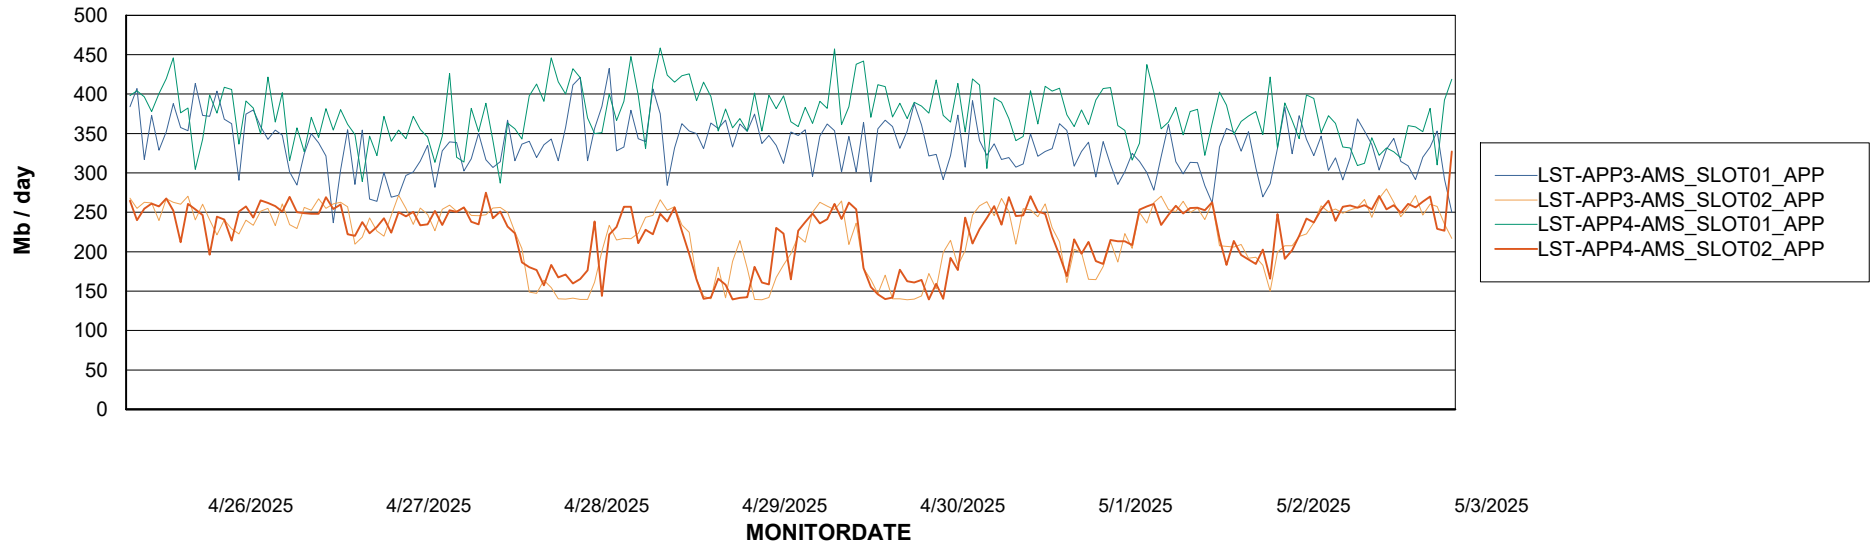

ABSSolute Application Server Services

Avg memory used per ABS Server Service