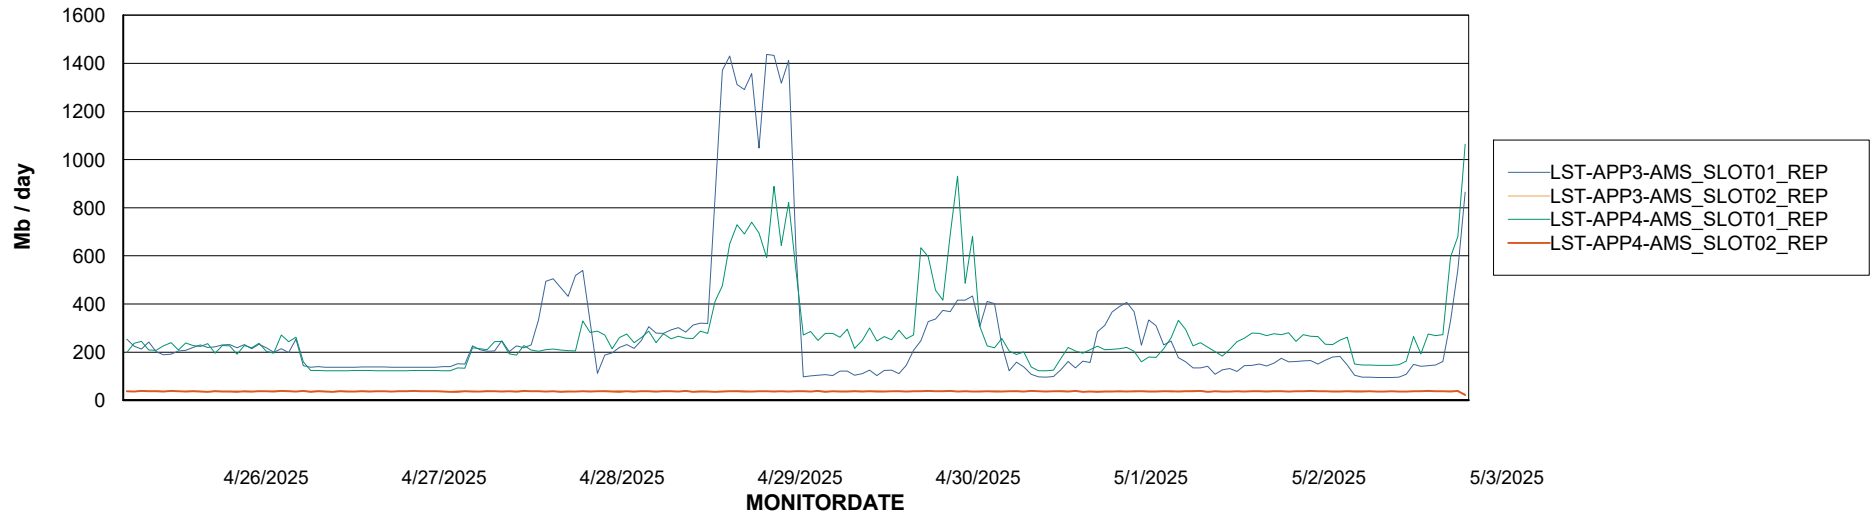

ABSSolute Application ReportServer Services

Avg memory used per ReportServer Service