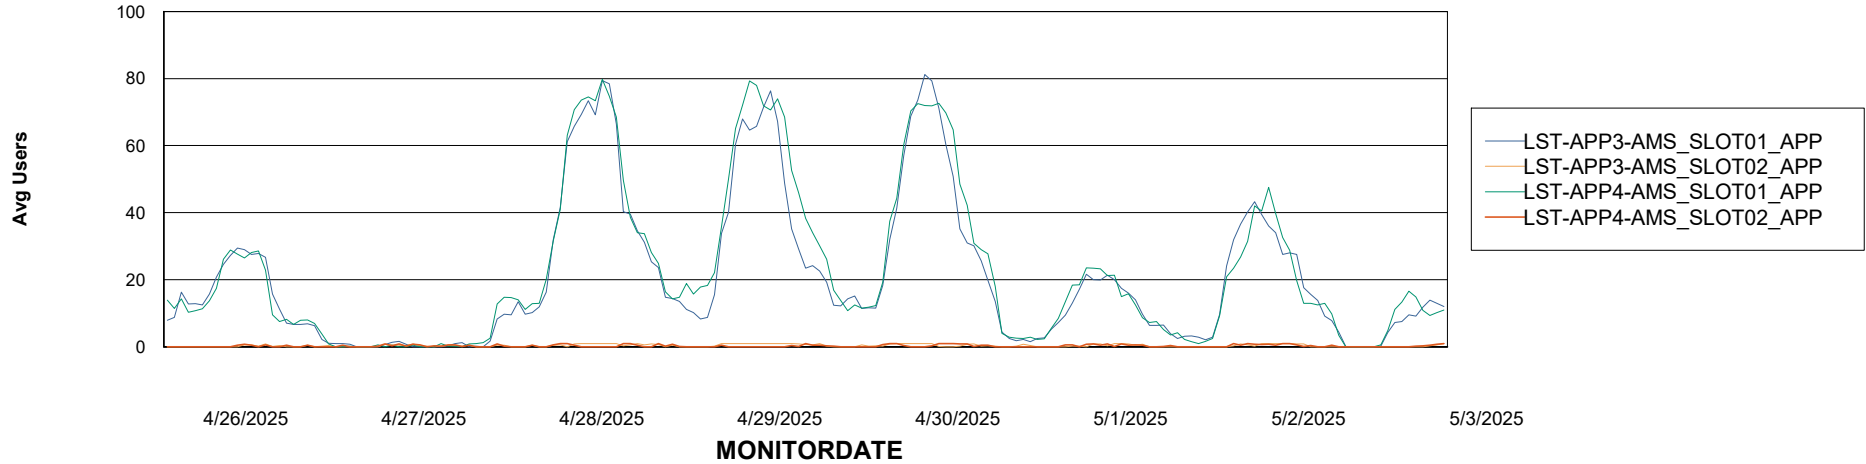

Weekly SLA Customer Report

Customer LST OCI AMS Production ABSME
Database ID 213

ABSSolute Application Server Services

Avg memory used per ABS Server Service

Avg users per day per ABS server

Weekly SLA Customer Report