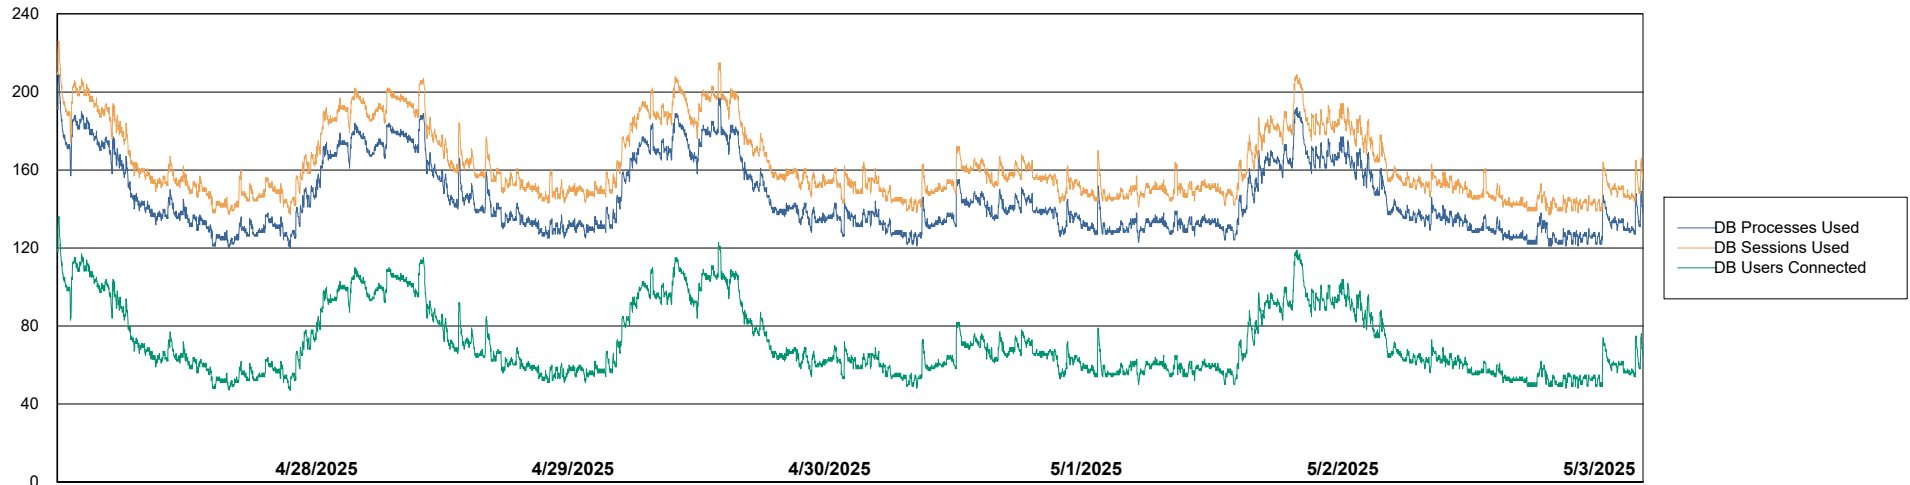

Database Performance LST-DBS4-AMS_DB_ABSME2