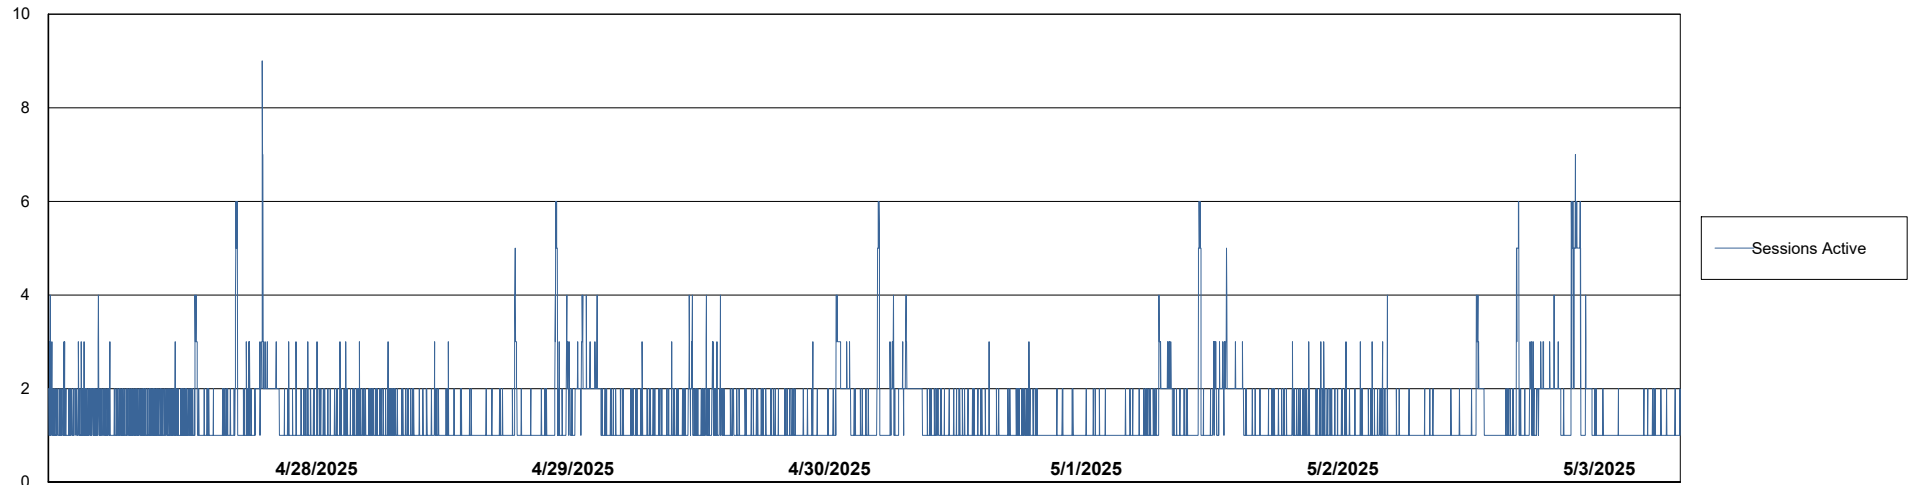

Database Performance LST-DBS4-AMS_DB_ABSME2