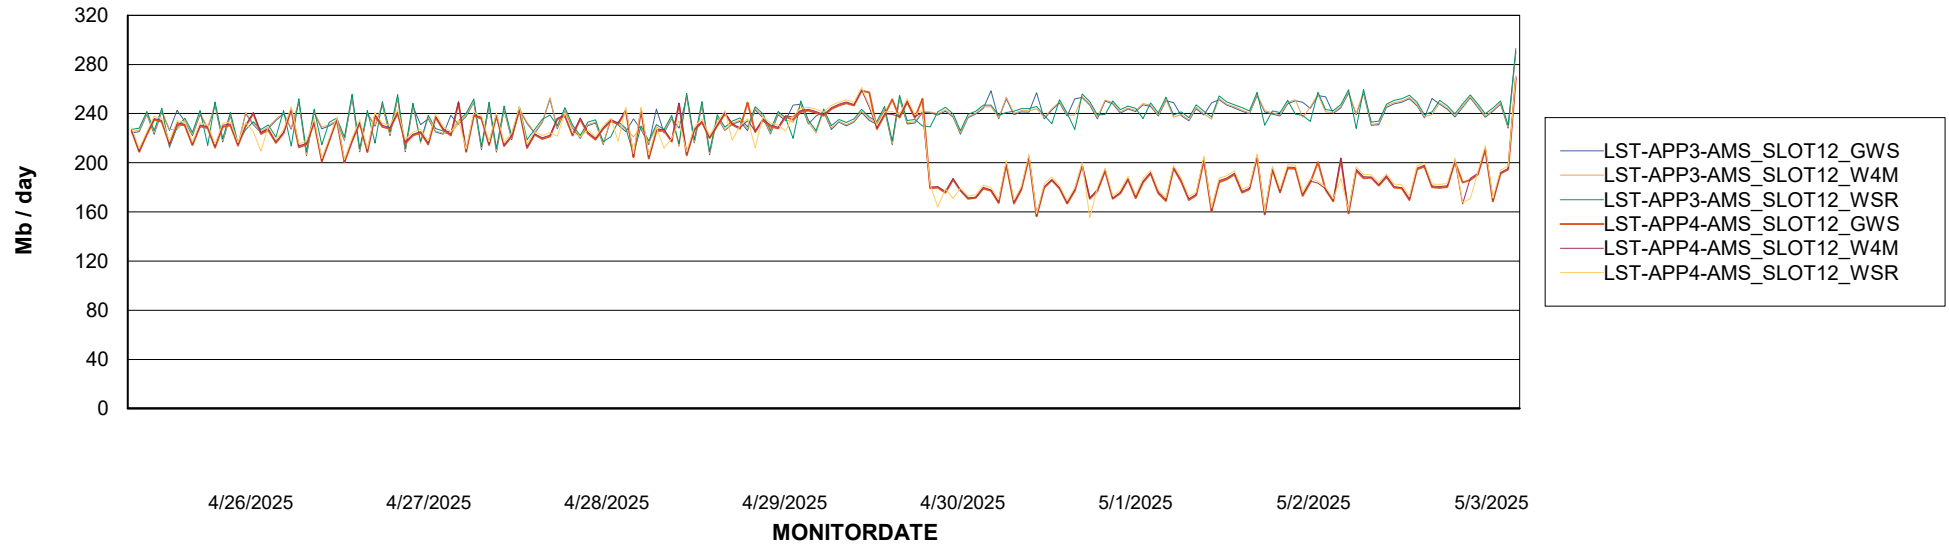

ABSSolute Web Component Services

Avg memory used per ABS Web component