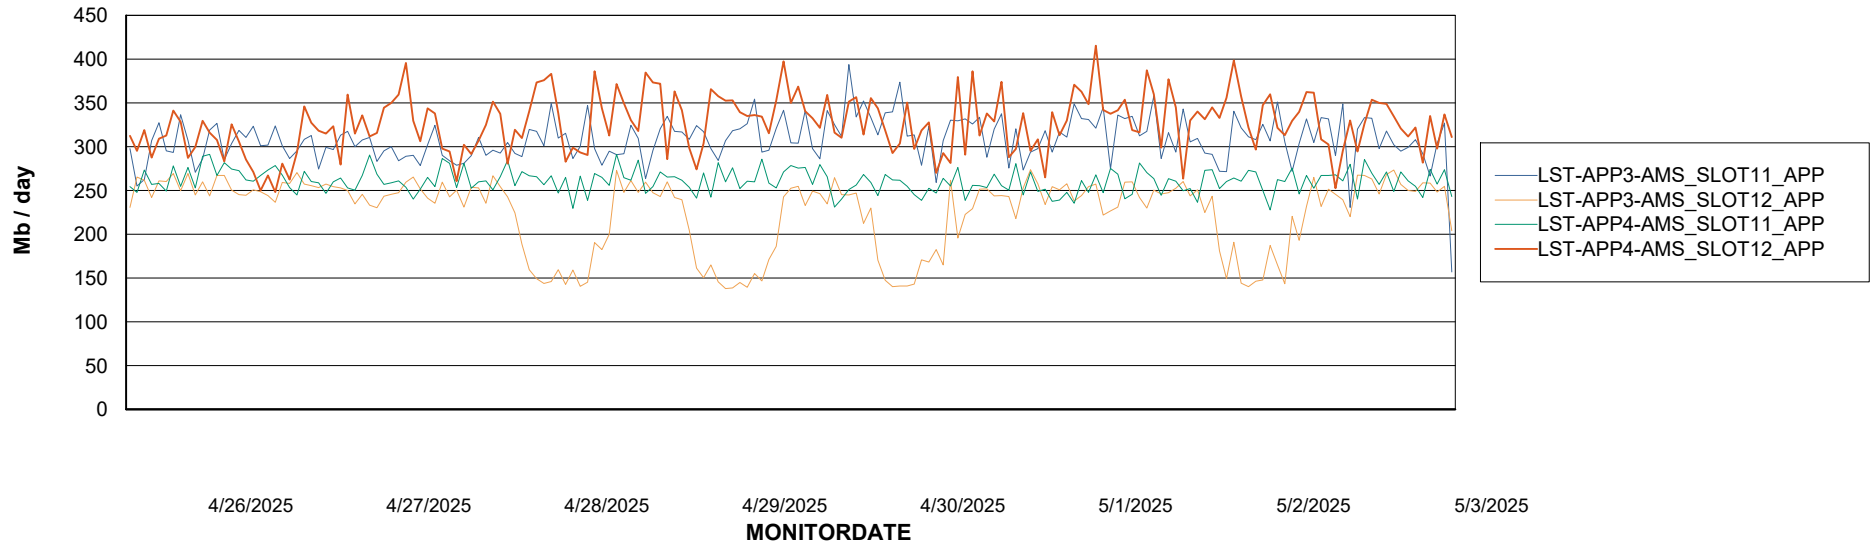

ABSSolute Application Server Services

Avg memory used per ABS Server Service