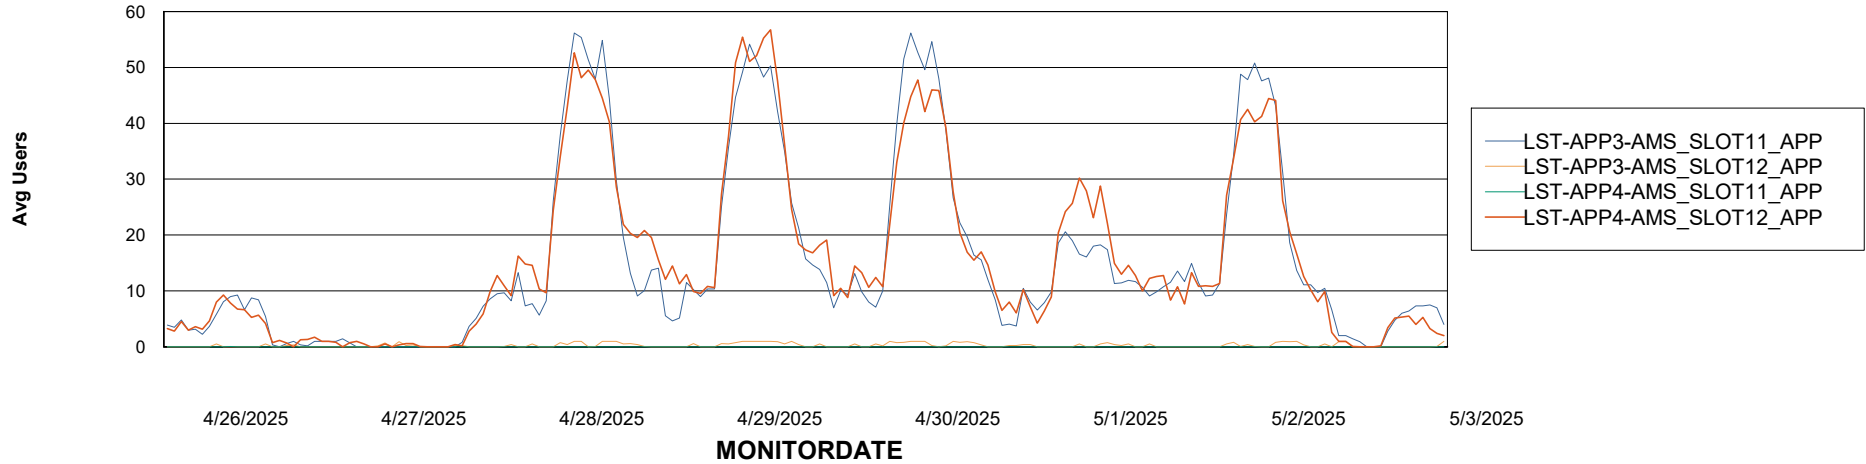

Weekly SLA Customer Report

Customer LST OCI AMS Production ABSME2
Database ID 211

ABSSolute Application Server Services

Avg memory used per ABS Server Service

Avg users per day per ABS server

Weekly SLA Customer Report