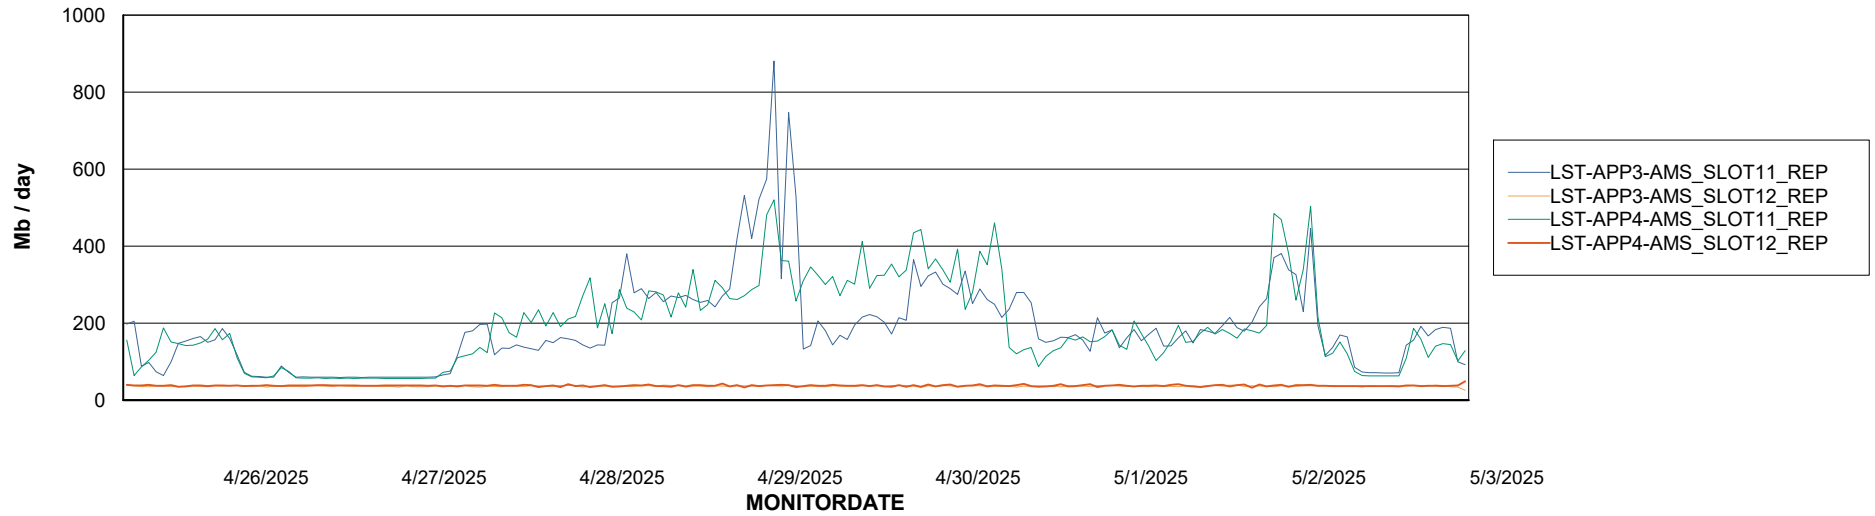

ABSSolute Application ReportServer Services

Avg memory used per ReportServer Service