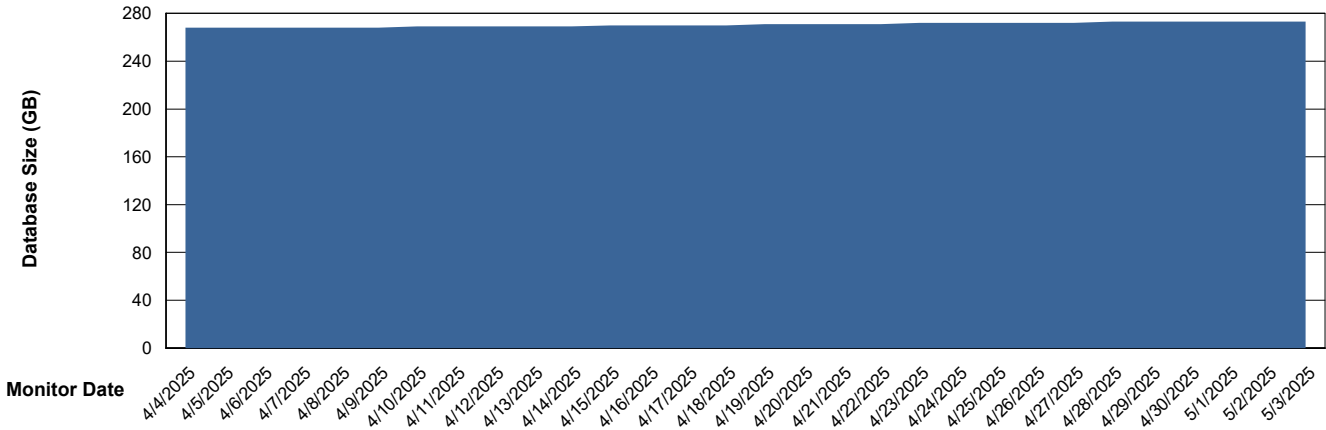

Database Performance LST-DBS4-AMS_DB_ABSME2

Weekly SLA Customer Report

Customer LST OCI AMS Production ABSME2
 Database ID 211

DATABASE SIZE LST-DBS4-AMS_DB_ABSME2

Database growth over last month

Database Tablespace LST-DBS4-AMS_DB_ABSME2