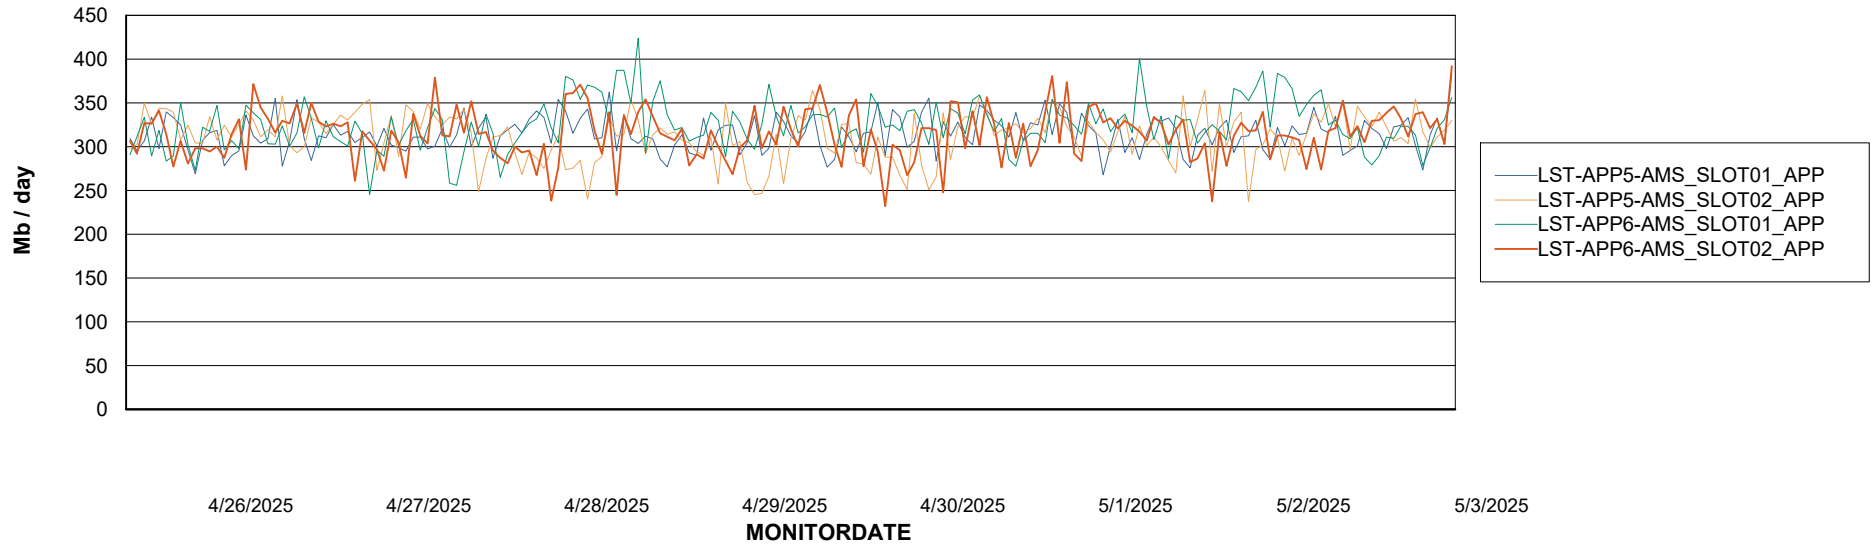

ABSSolute Application Server Services

Avg memory used per ABS Server Service