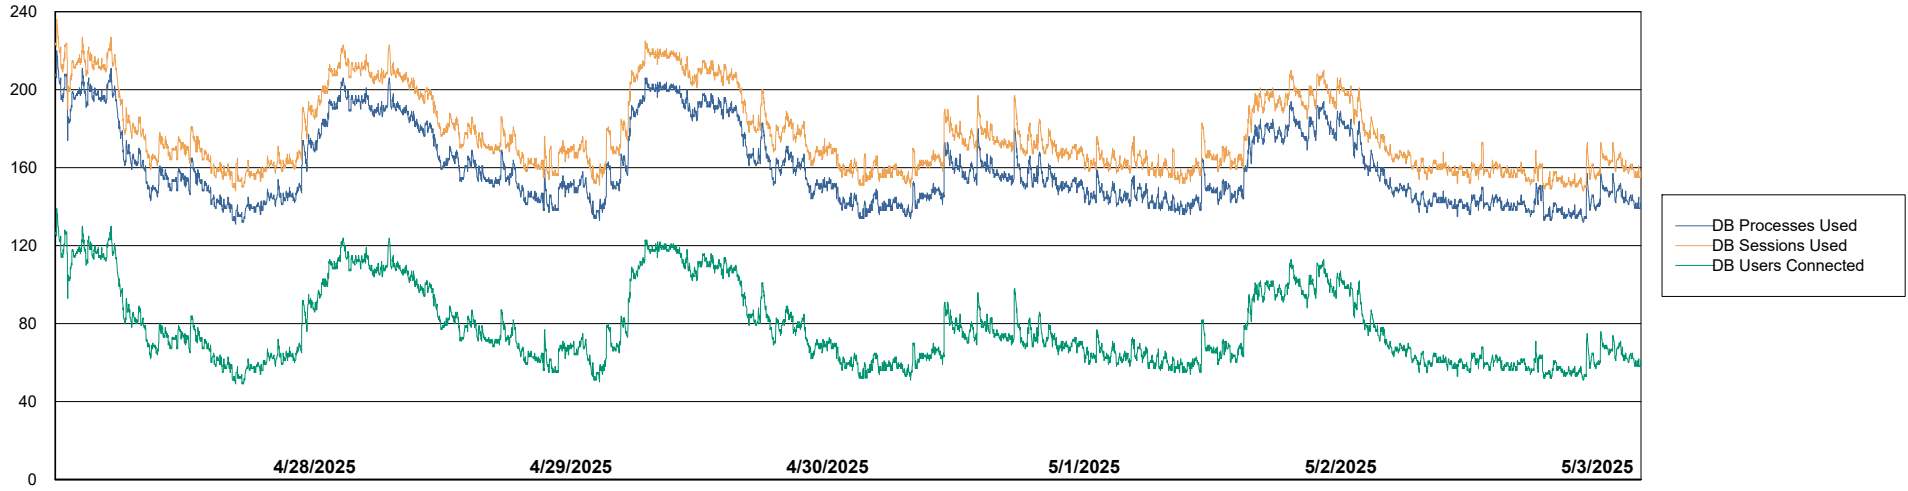

Database Performance LST-DBS5-AMS_DB_ABSEE