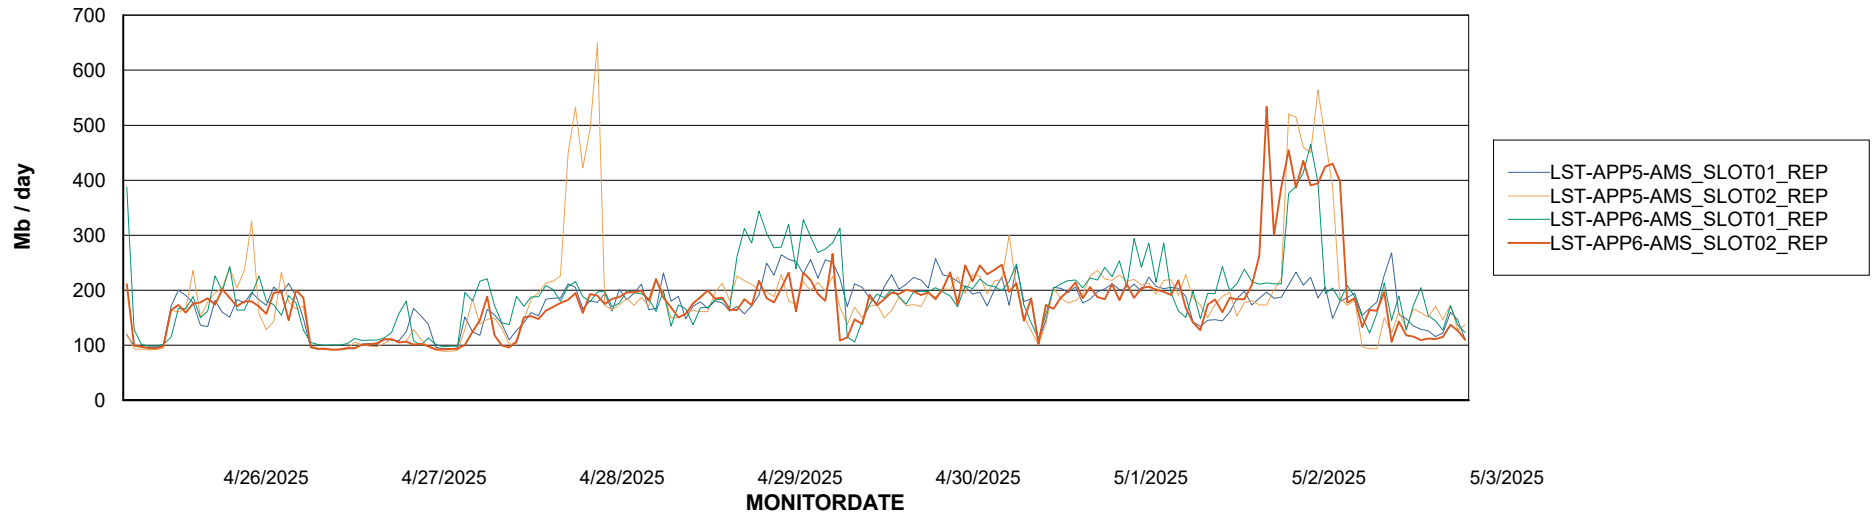

ABSSolute Application ReportServer Services

Avg memory used per ReportServer Service