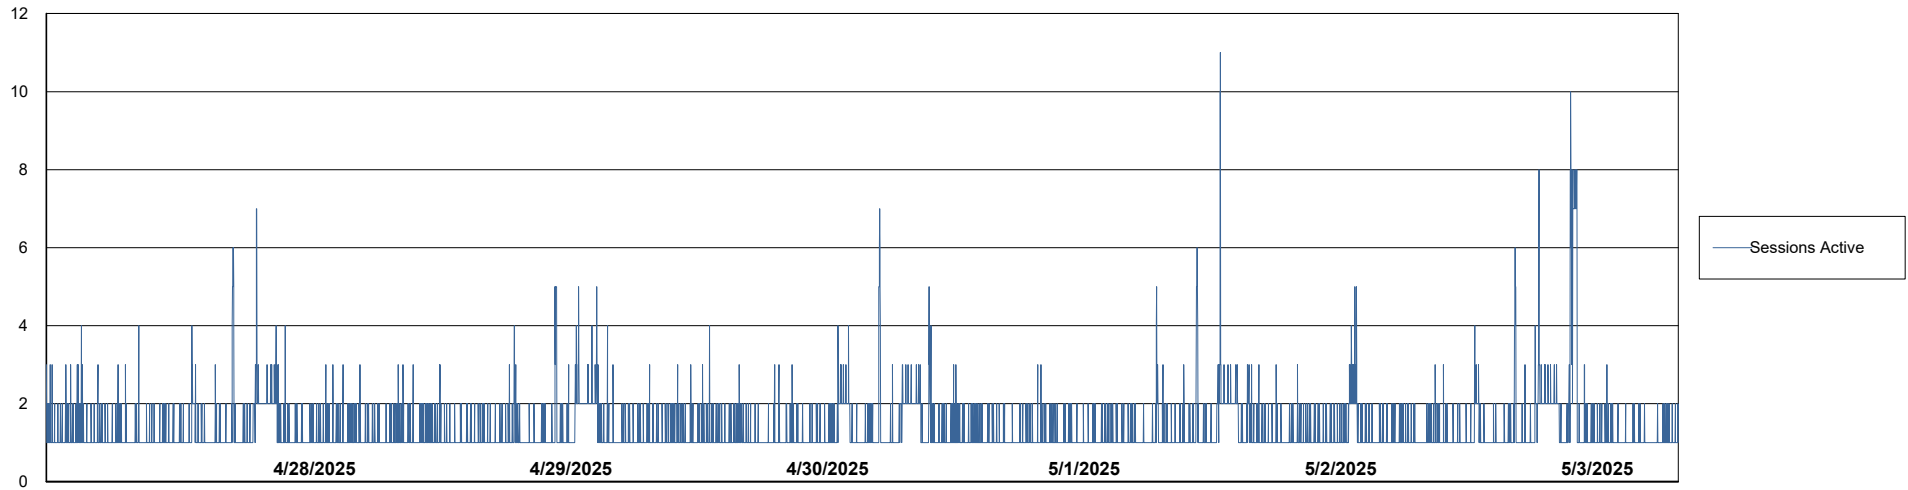

Database Performance LST-DBS5-AMS_DB_ABSEE