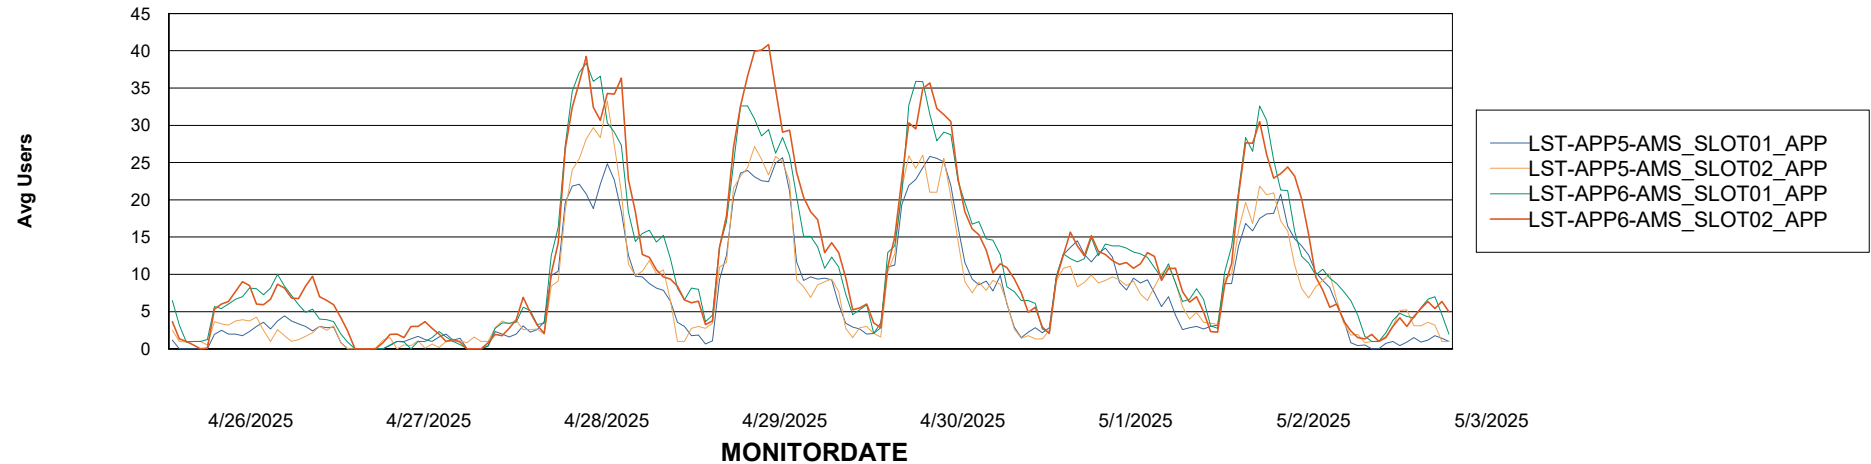

Weekly SLA Customer Report

Customer LST OCI AMS Production ABSEE
Database ID 206

ABSSolute Application Server Services

Avg memory used per ABS Server Service

Avg users per day per ABS server

Weekly SLA Customer Report