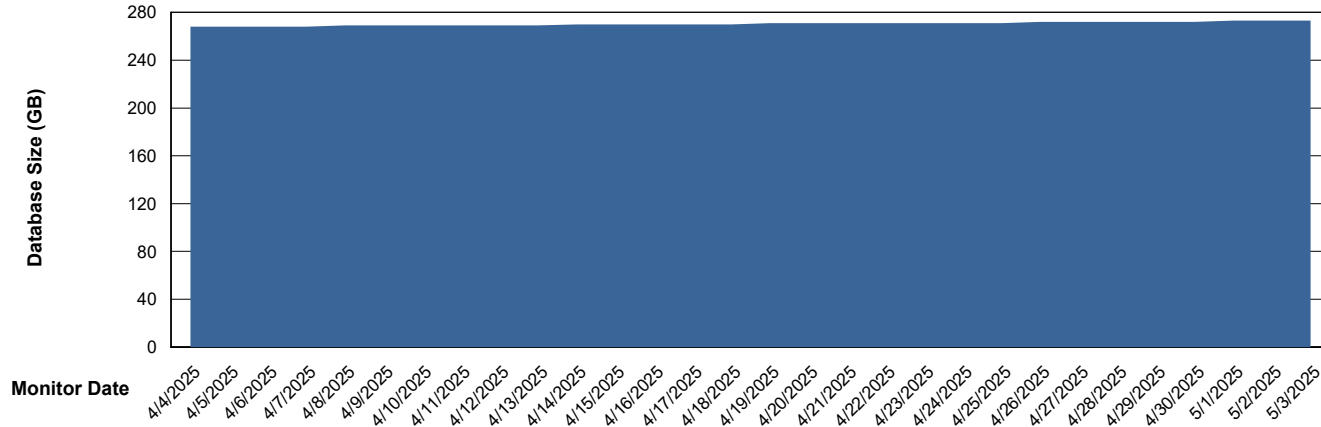

Database growth over last month

Database Tablespace LST-DBS5-AMS_DB_ABSEE

Date	Tablespace Name	Filesize (Gb)	Usedsize (Gb)	Percentage free
5/3/2025	ABSDATA	295	244	17
	INDX	60	16	73
5/2/2025	ABSDATA	295	244	17
	INDX	60	16	73
5/1/2025	ABSDATA	295	244	17
	INDX	60	16	73
4/30/2025	ABSDATA	295	244	17
	INDX	60	16	73
4/29/2025	ABSDATA	290	244	16
	INDX	60	16	73
4/28/2025	ABSDATA	290	243	16
	INDX	60	16	73
4/27/2025	ABSDATA	290	243	16
	INDX	60	16	73