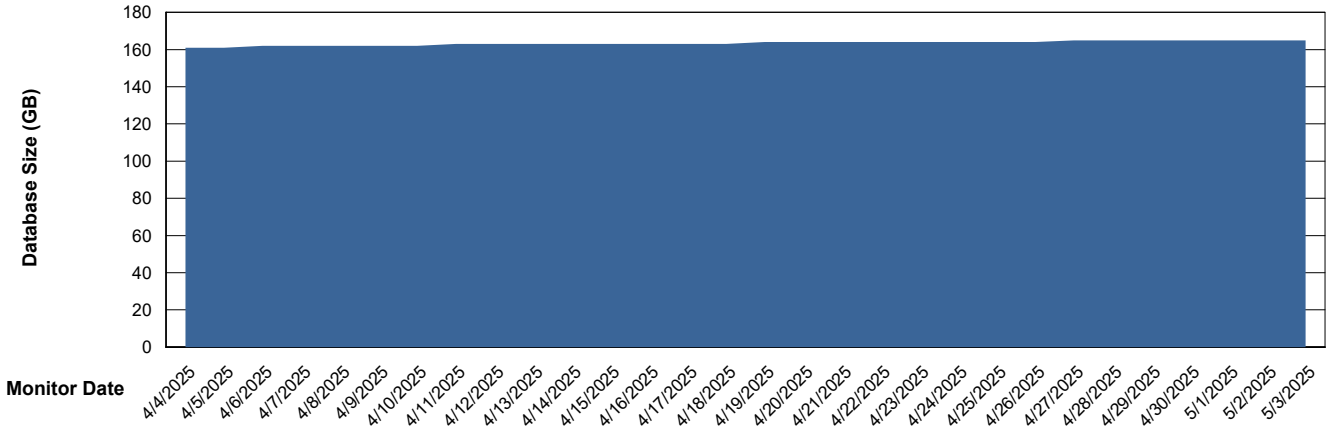

Database Performance LST-DBS6-AMS_DB_ABSEE2

Weekly SLA Customer Report

Customer LST OCI AMS Production ABSEE2
 Database ID 212

DATABASE SIZE LST-DBS6-AMS_DB_ABSEE2

Database growth over last month

Database Tablespace LST-DBS6-AMS_DB_ABSEE2