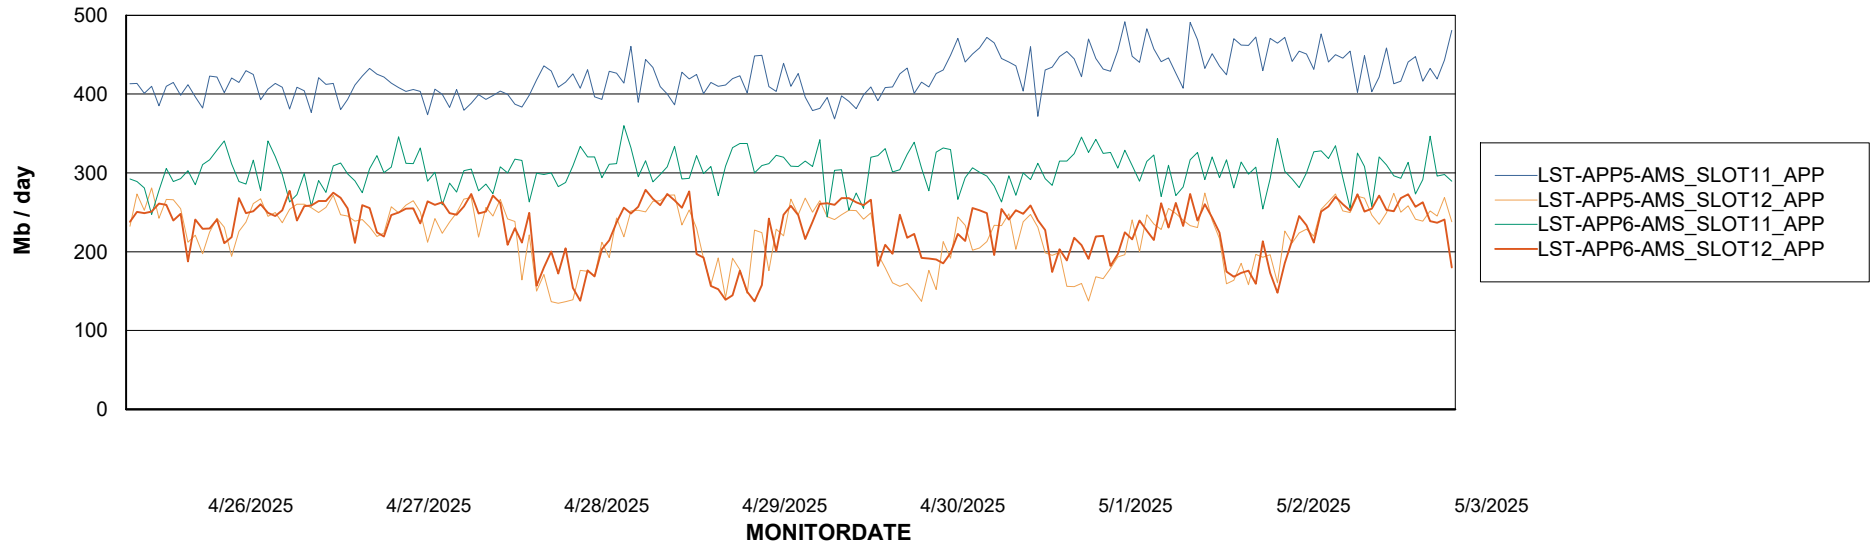

ABSSolute Application Server Services

Avg memory used per ABS Server Service