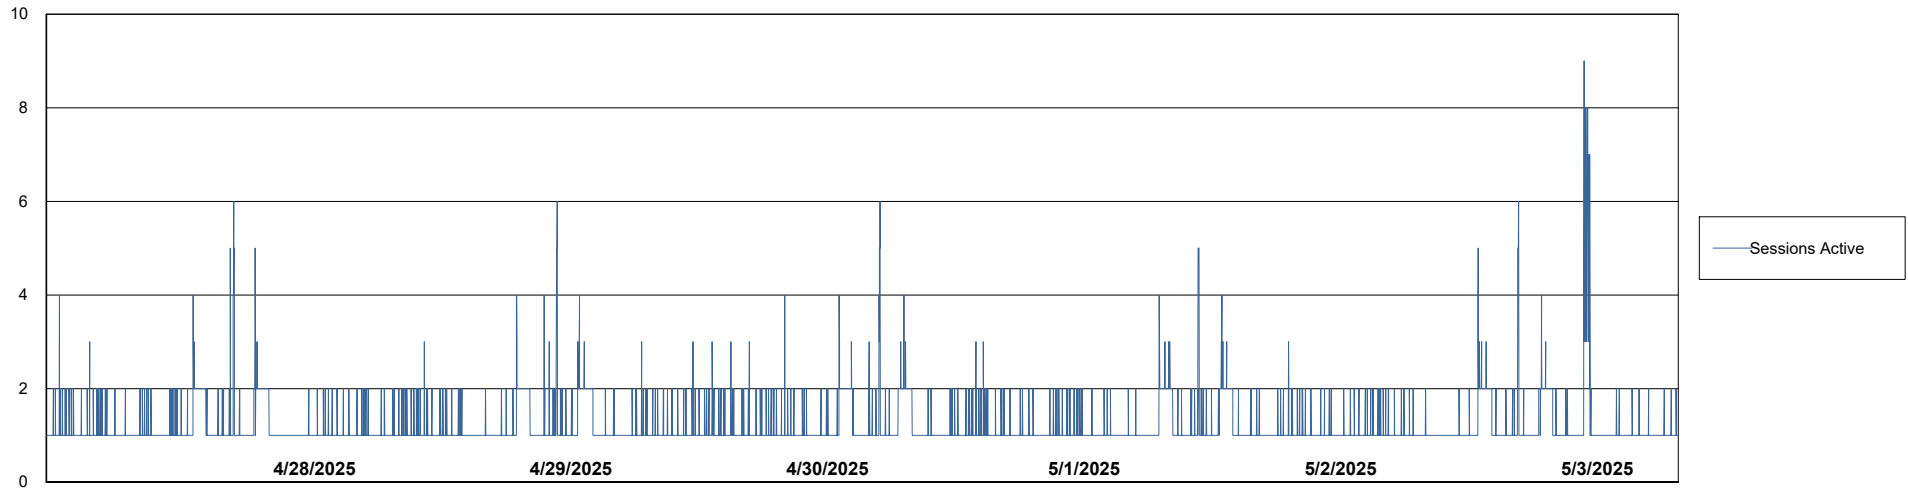

Database Performance LST-DBS6-AMS_DB_ABSEE2