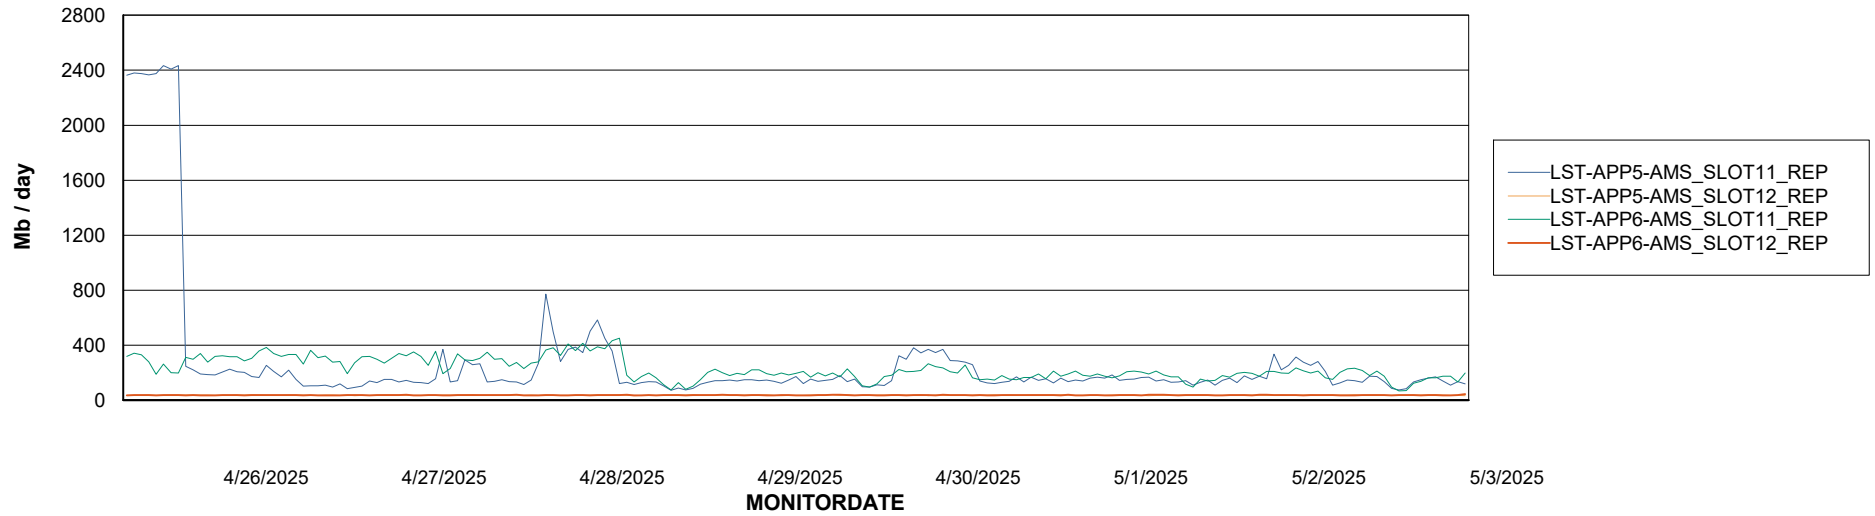

ABSSolute Application ReportServer Services

Avg memory used per ReportServer Service