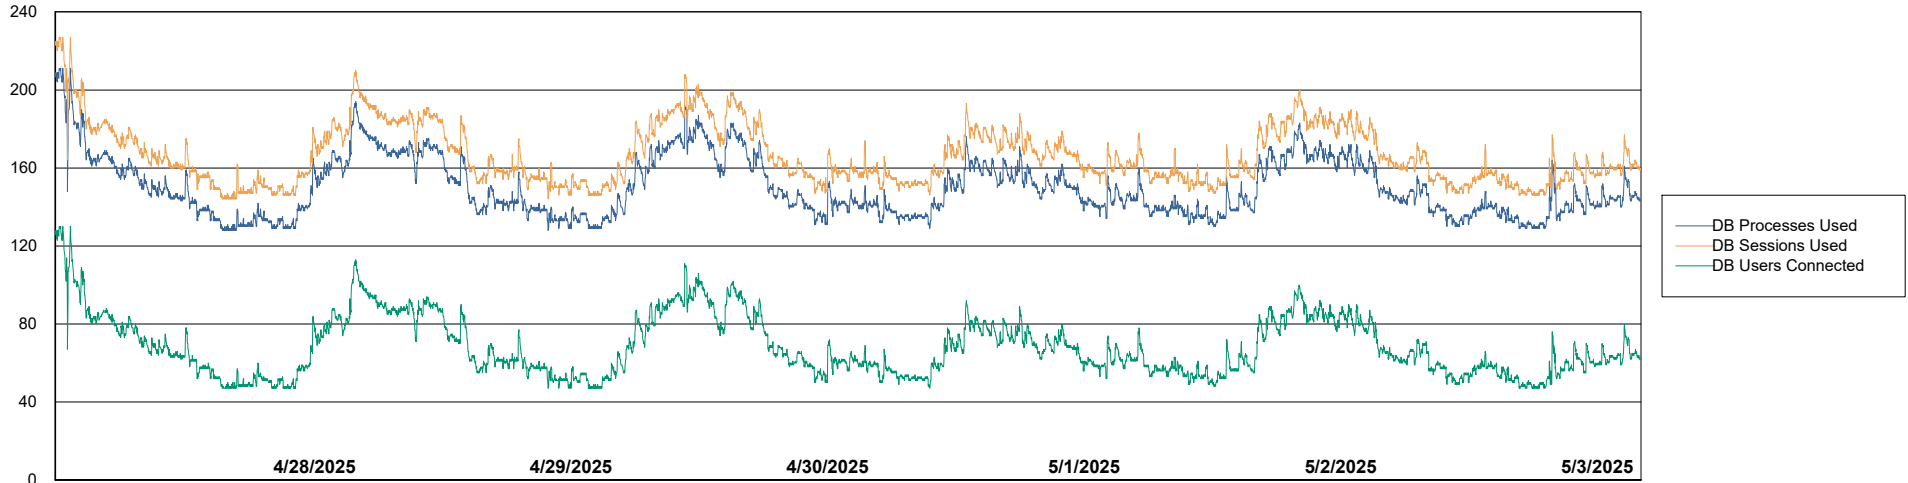

Database Performance LST-DBS6-AMS_DB_ABSEE2