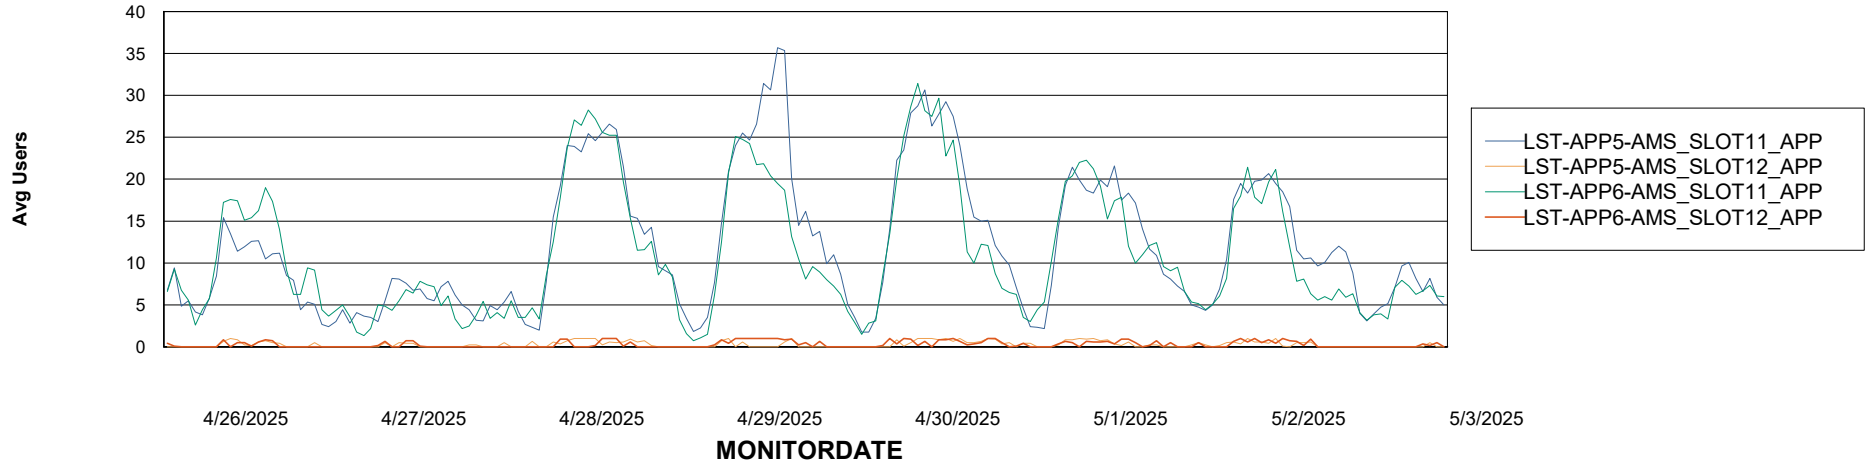

Weekly SLA Customer Report

Customer LST OCI AMS Production ABSEE2
Database ID 212

ABSSolute Application Server Services

Avg memory used per ABS Server Service

Avg users per day per ABS server

Weekly SLA Customer Report