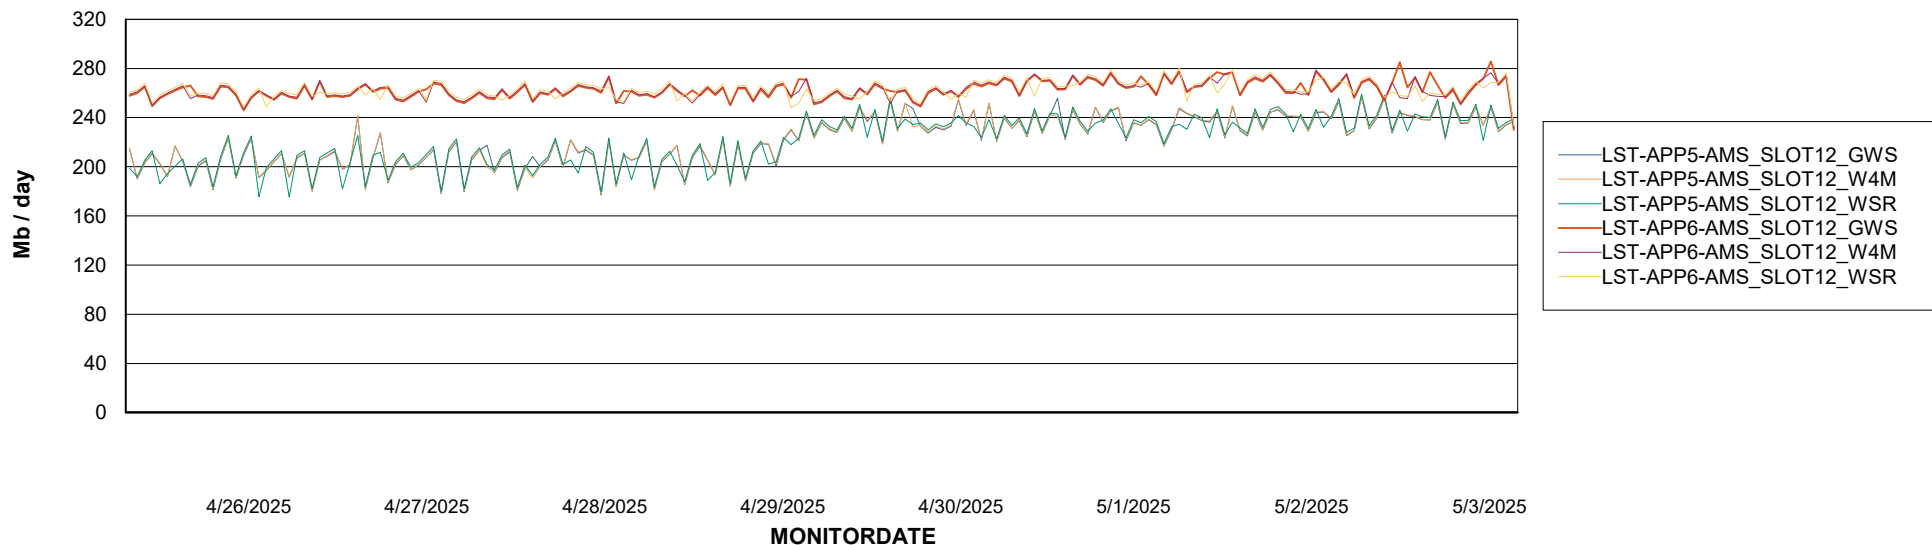

ABSSolute Web Component Services

Avg memory used per ABS Web component