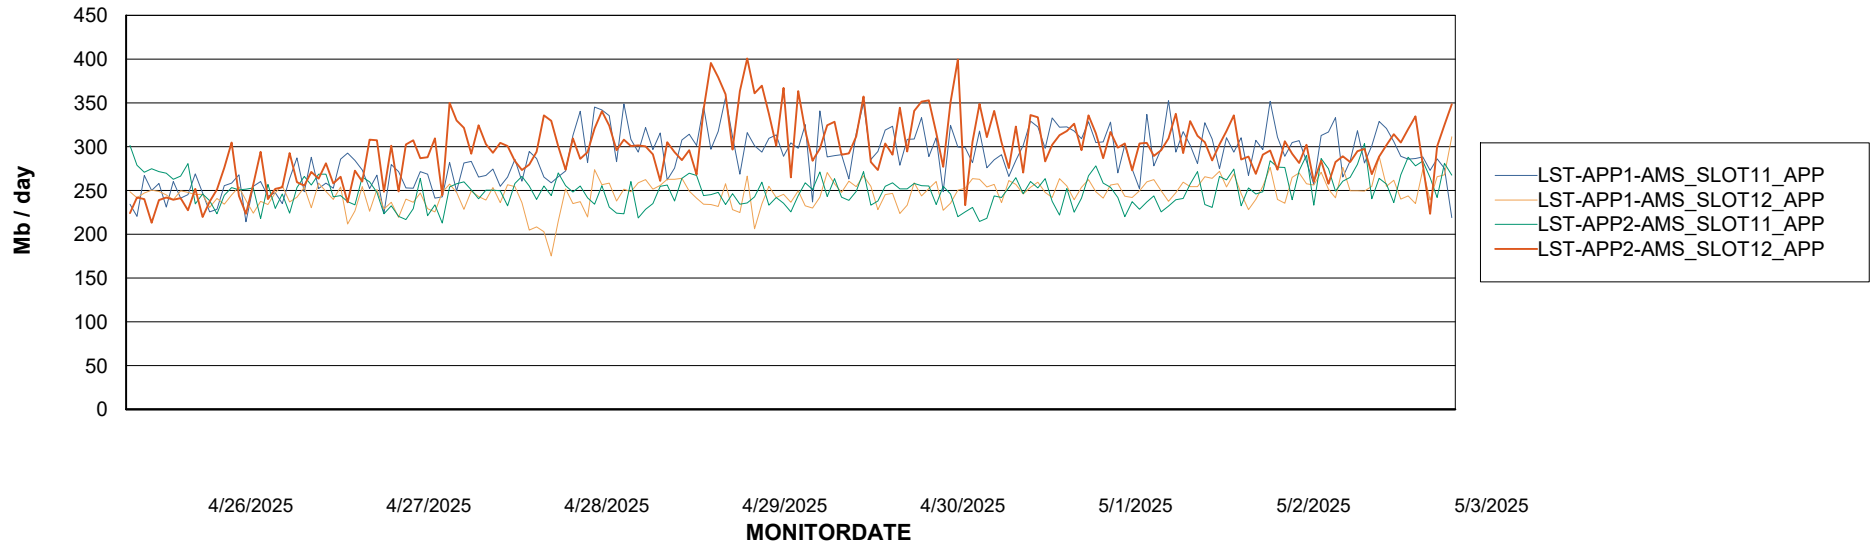

ABSSolute Application Server Services

Avg memory used per ABS Server Service