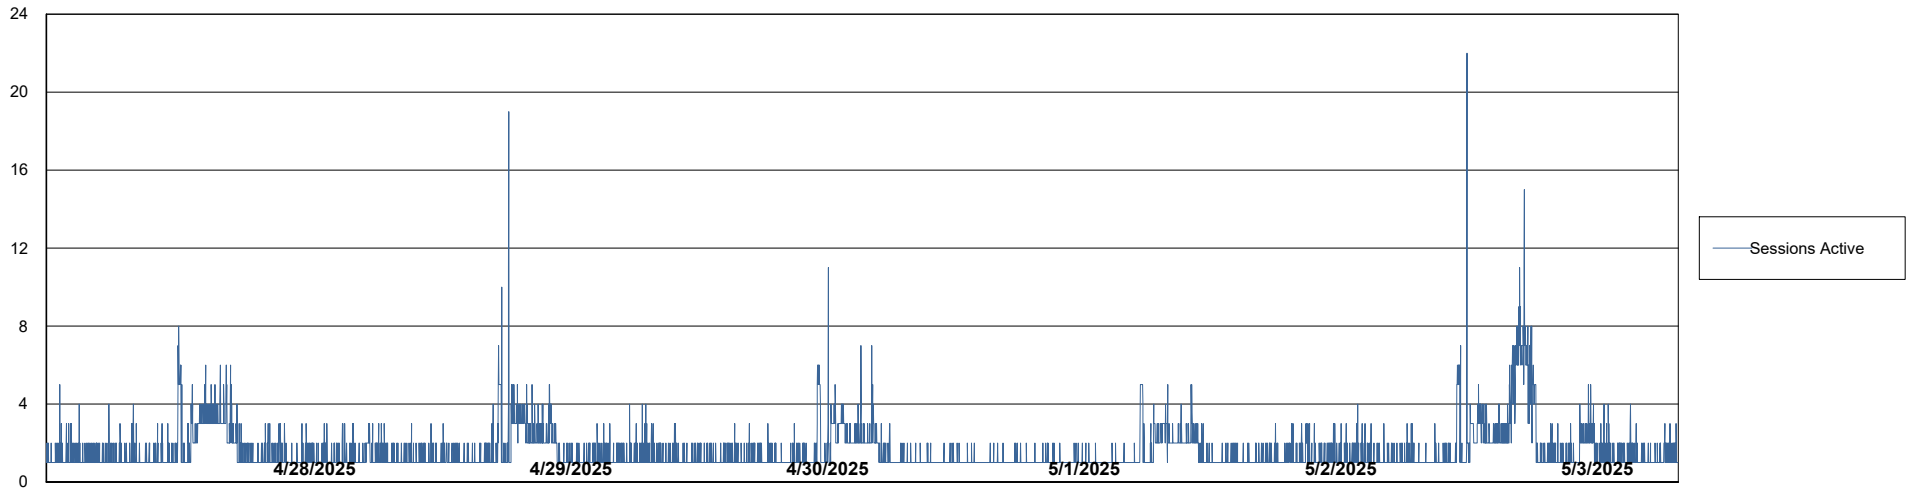

Database Performance LST-DBS2-AMS_DB_ABSCH2