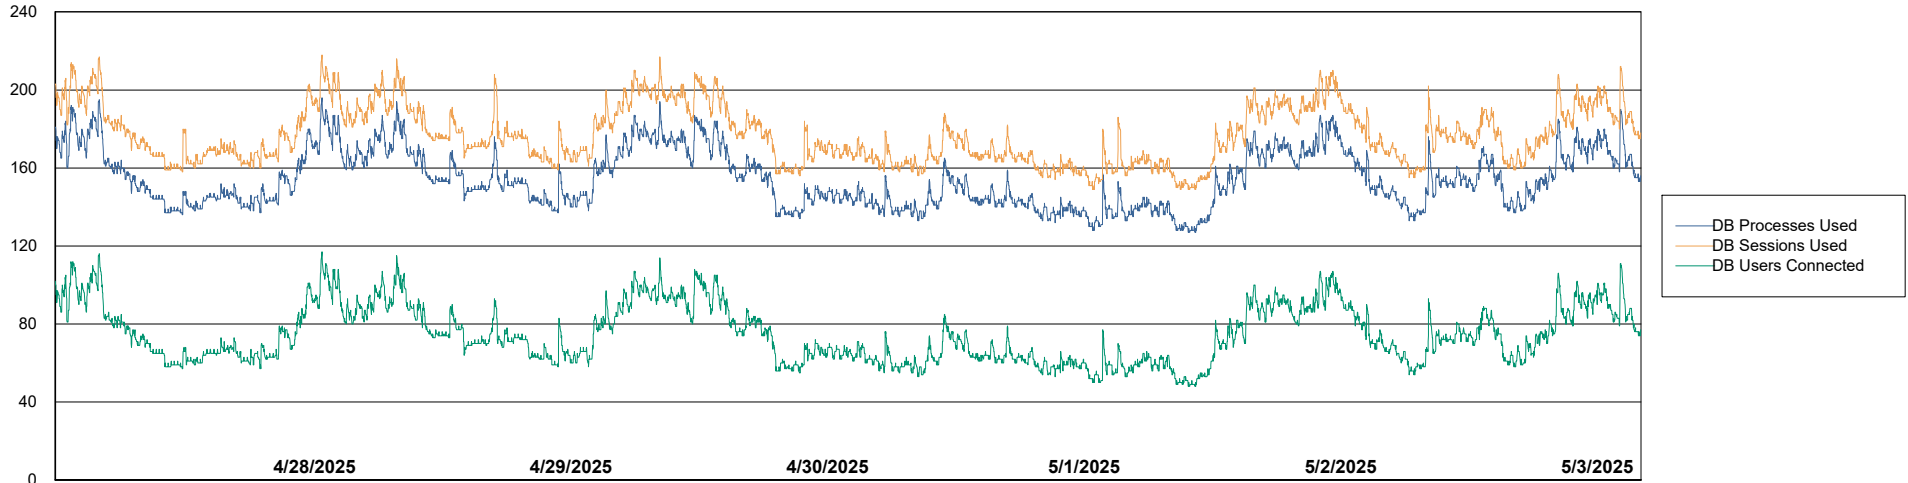

Database Performance LST-DBS2-AMS_DB_ABSCH2