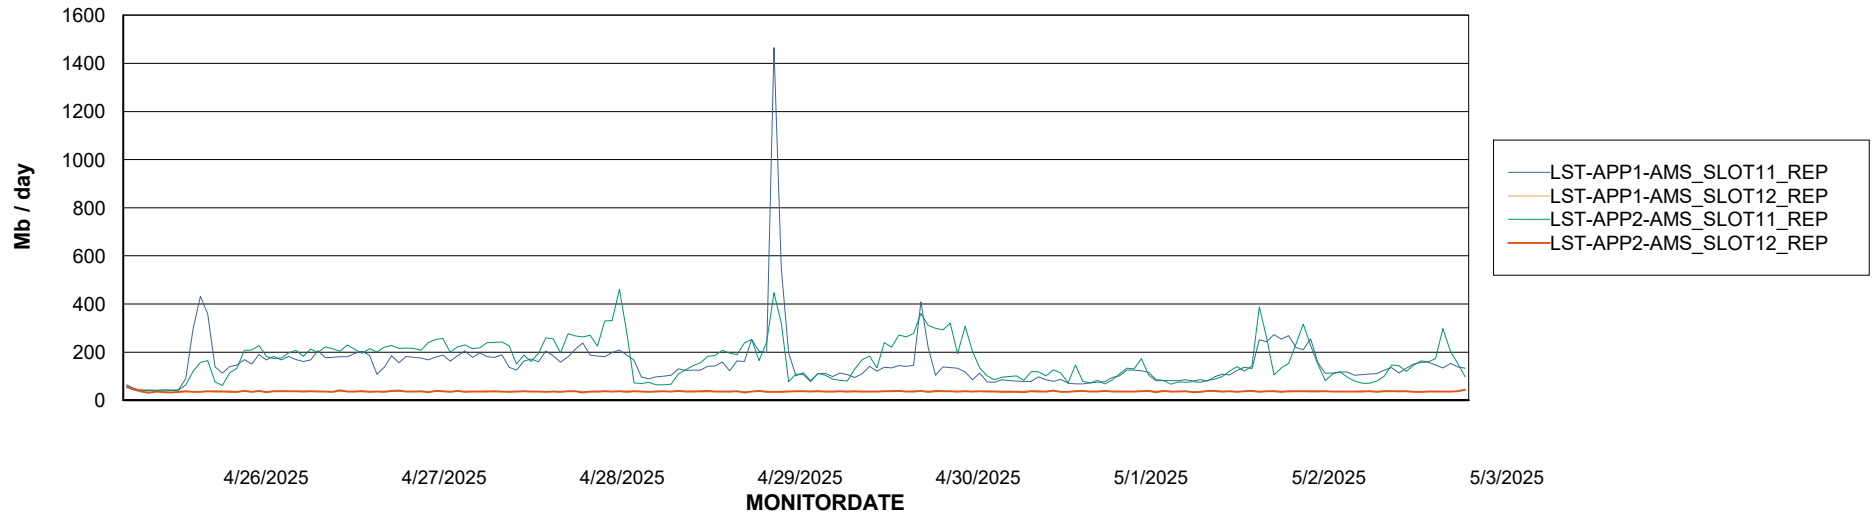

ABSSolute Application ReportServer Services

Avg memory used per ReportServer Service