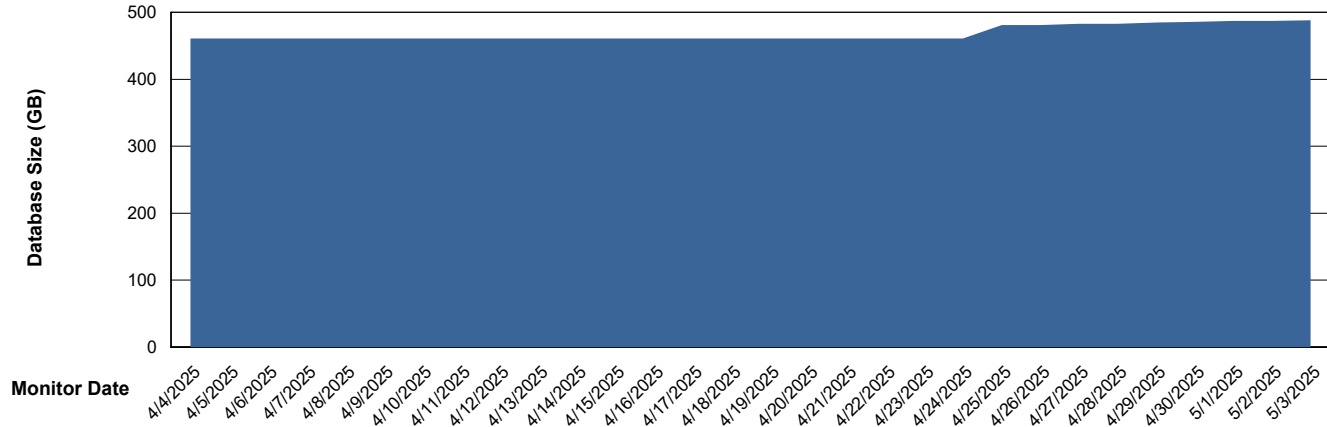

Database growth over last month

Database Tablespace LST-DBS2-AMS_DB_ABSCH2

Date	Tablespace Name	Filesize (Gb)	Usedsize (Gb)	Percentage free
5/3/2025	ABSDATA	565	458	19
	INDX	37	24	35
5/2/2025	ABSDATA	565	458	19
	INDX	37	24	35
5/1/2025	ABSDATA	565	457	19
	INDX	37	24	35
4/30/2025	ABSDATA	565	457	19
	INDX	37	24	35
4/29/2025	ABSDATA	565	457	19
	INDX	37	24	35
4/28/2025	ABSDATA	565	456	19
	INDX	37	24	35
4/27/2025	ABSDATA	565	456	19
	INDX	37	24	36