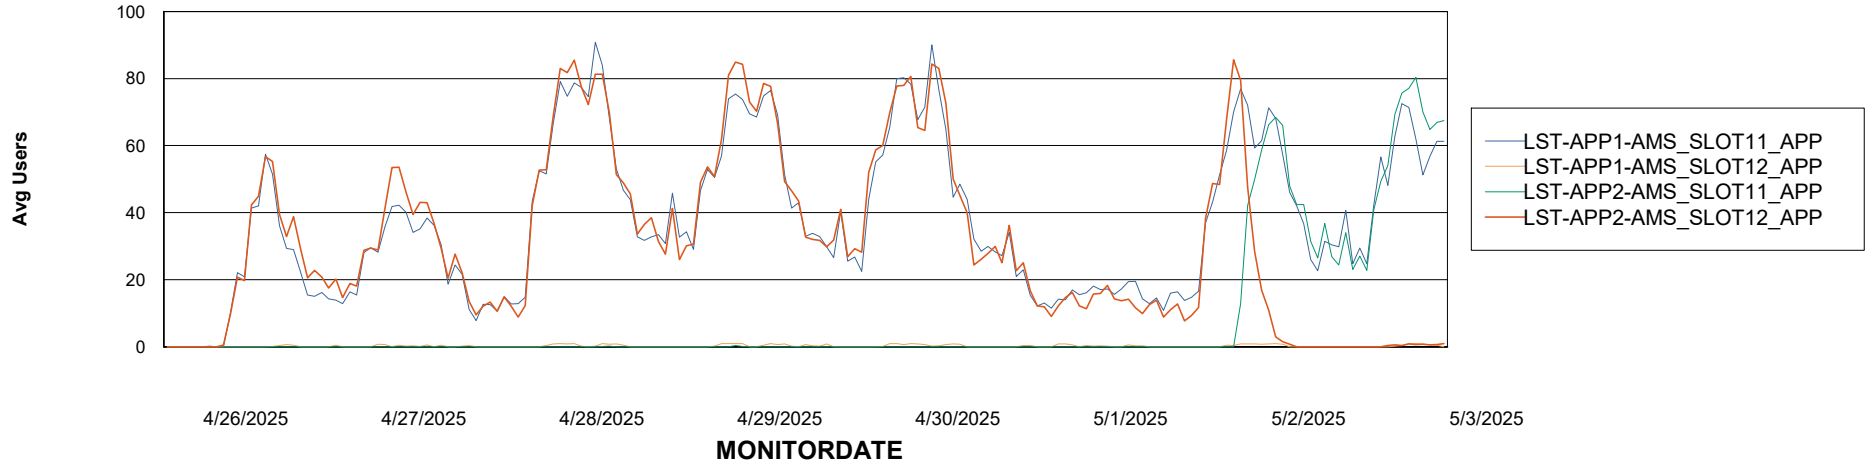

Avg users per day per ABS server