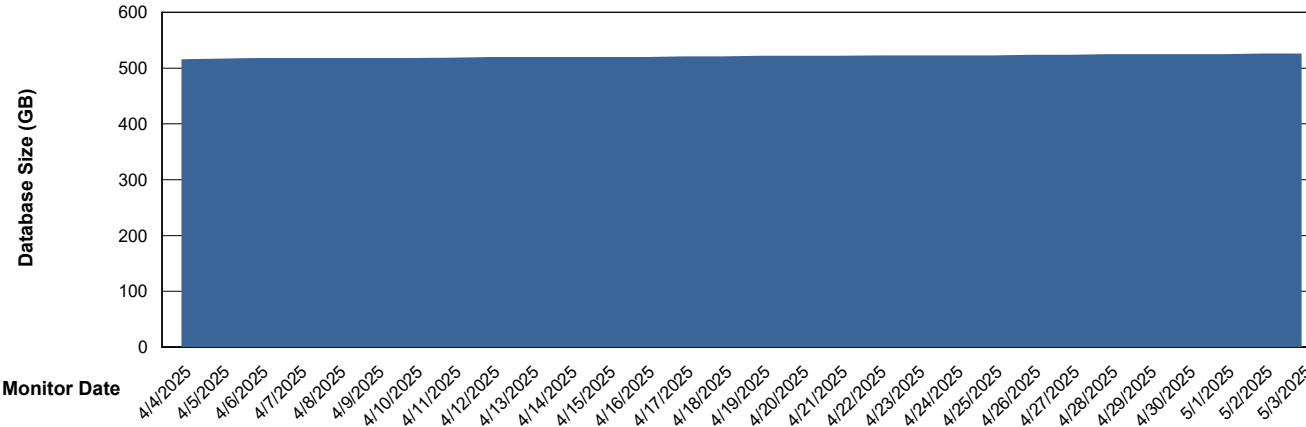

Database growth over last month

Database Tablespace LSS_CHINA_PRD_liazcne2VMProdABSSoluteDB1_ABS1

Date	Tablespace Name	Filesize (Gb)	Usedsize (Gb)	Percentage free
5/3/2025	ABSDATA	564	469	17
	INDX	42	34	20
5/2/2025	ABSDATA	564	469	17
	INDX	42	34	20
5/1/2025	ABSDATA	564	469	17
	INDX	42	34	20
4/30/2025	ABSDATA	564	469	17
	INDX	42	34	20
4/29/2025	ABSDATA	564	469	17
	INDX	42	34	20
4/28/2025	ABSDATA	564	469	17
	INDX	42	34	20
4/27/2025	ABSDATA	564	468	17
	INDX	42	34	20