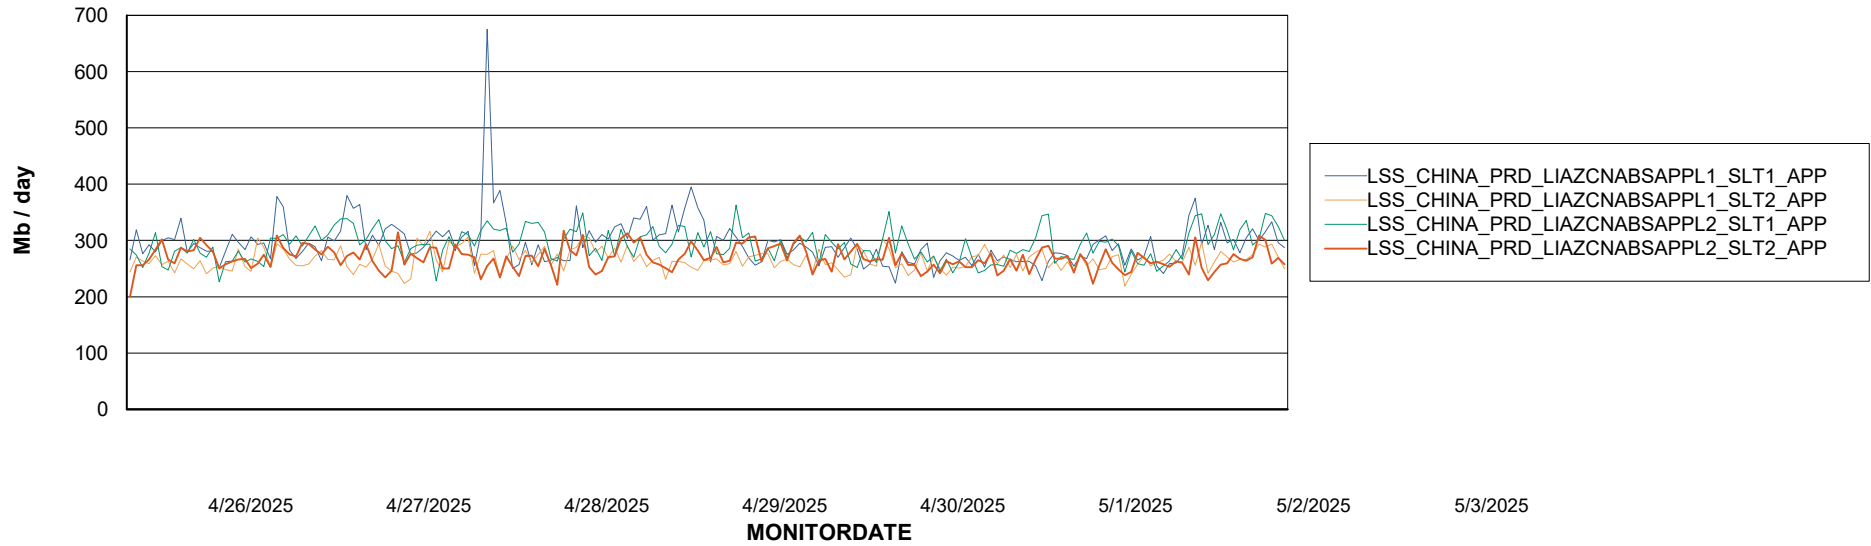

ABSSolute Application Server Services

Avg memory used per ABS Server Service