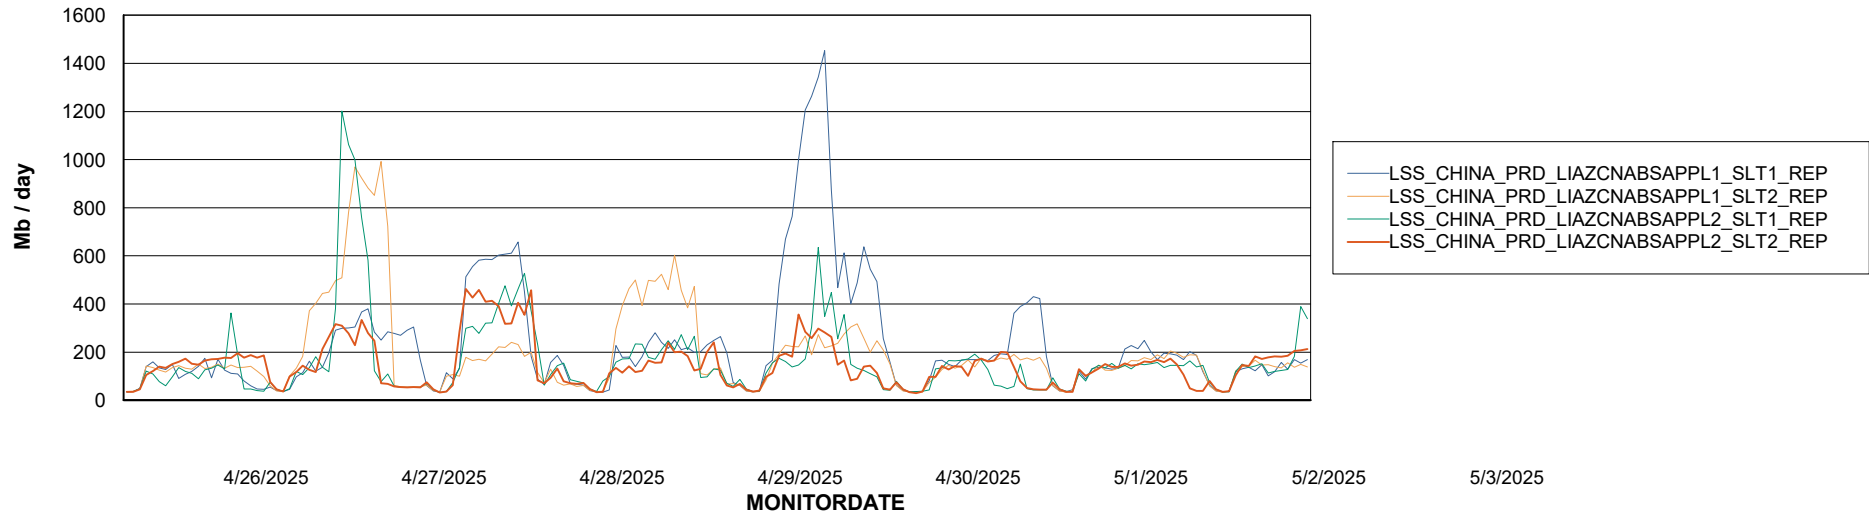

ABSSolute Application ReportServer Services

Avg memory used per ReportServer Service