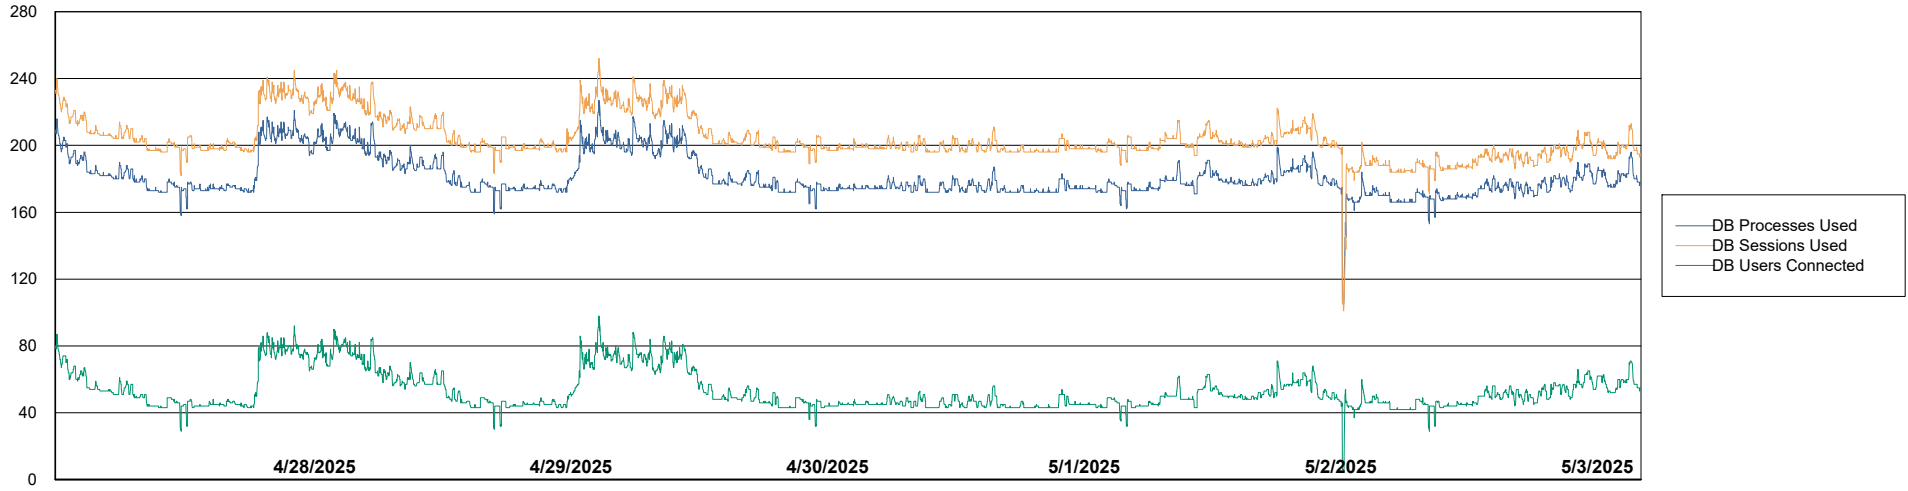

Harddisk Usage LSS_CHINA_PRD_liazcne2VMProdABSSoluteDB2

	Free disk space on / (%)	Total disk space on / (Gb)	Used disk space on / (Gb)	Free disk space on /boot (%)	Total disk space on /boot (Gb)	Used disk space on /boot (Gb)	Free disk space on /u01 (%)	Total disk space on /u01 (Gb)	Used disk space on /u01 (Gb)	Free disk space on /u02 (%)
5/3/2025	87	63	8	69	0	0	48	49	24	32
5/2/2025	87	63	8	69	0	0	53	49	22	32
5/1/2025	87	63	8	69	0	0	57	49	20	32
4/30/2025	87	63	8	69	0	0	57	49	20	32
4/29/2025	87	63	8	69	0	0	57	49	20	32
4/28/2025	87	63	8	69	0	0	57	49	20	32
4/27/2025	87	63	8	69	0	0	57	49	20	32

Weekly SLA Customer Report

Customer LSS_CHINA_Production
Database ID 202

Database Performance LSS_CHINA_PRD_liazcne2VMProdABSSoluteDB1_ABS1

Weekly SLA Customer Report

Customer LSS_CHINA_Production
Database ID 202