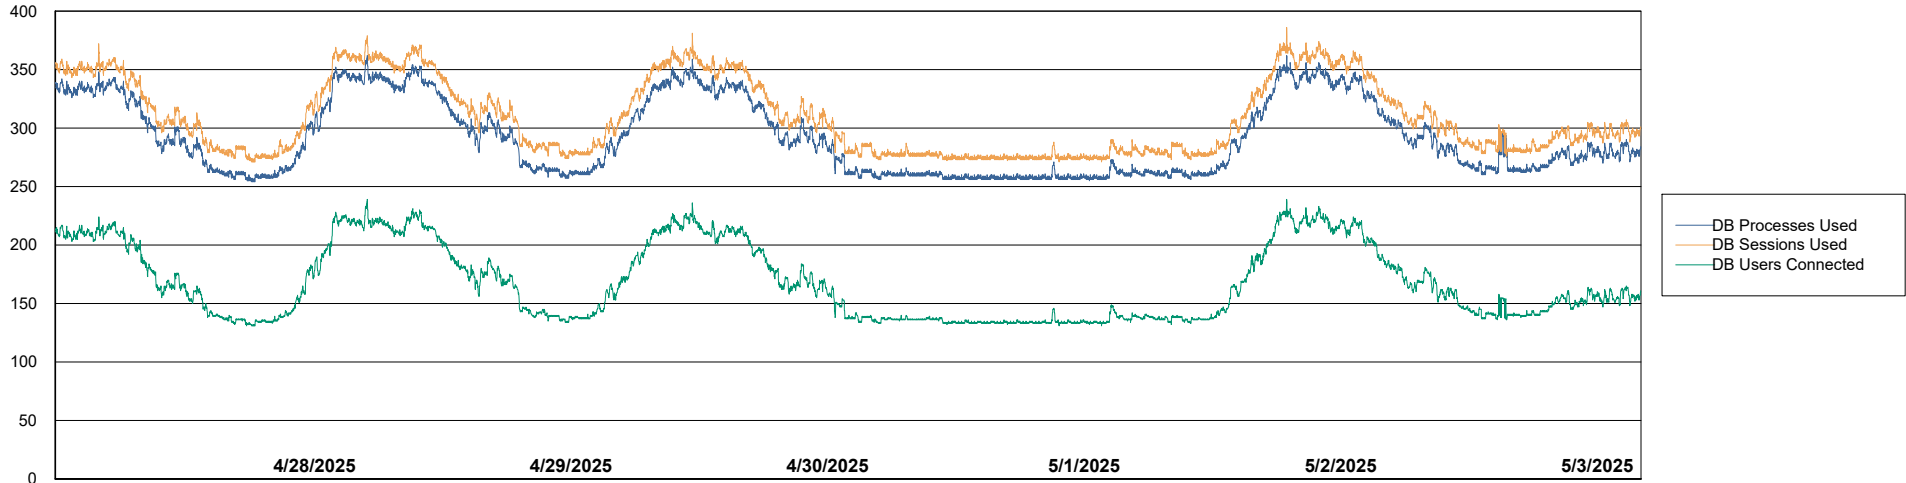

Database Performance KLH_PRD_SRSDDB01_ABS1