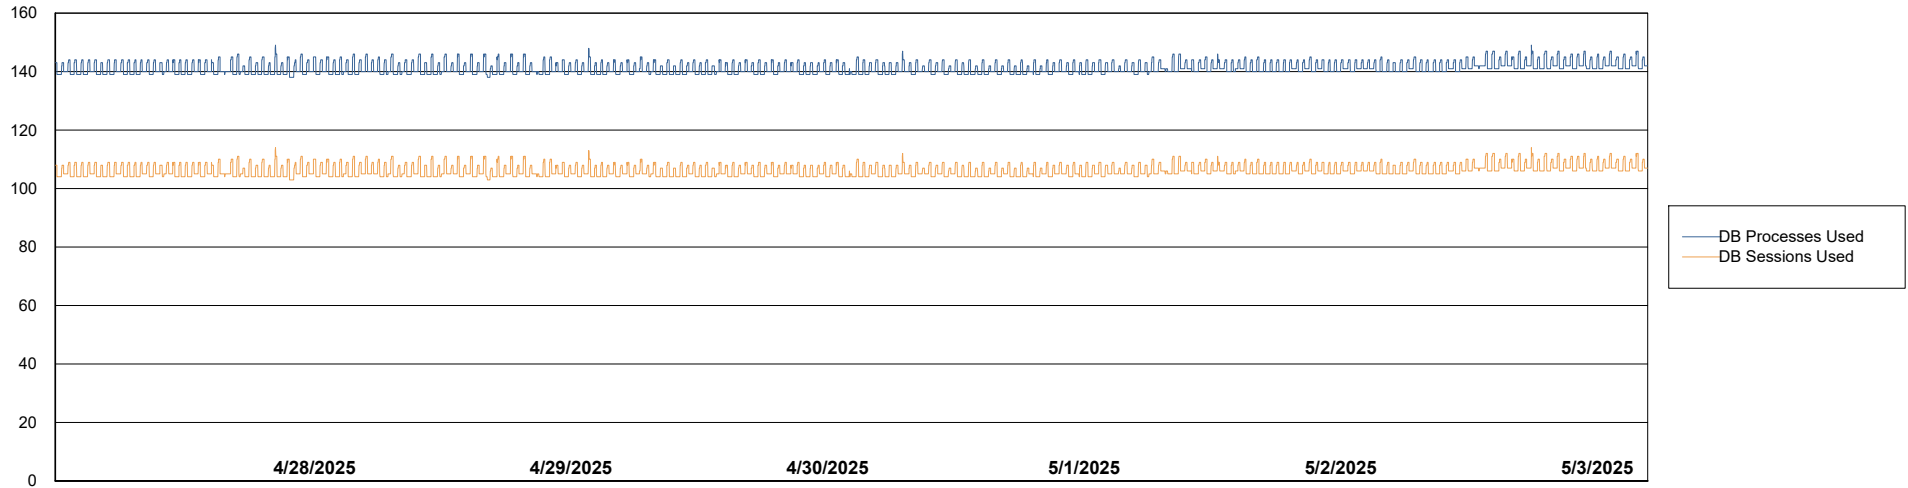

Database Performance KLH_PRD_SRSD02_HSBABS1

DB Processes Max 1,000
DB Processes Max 0
DB Processes Max 4