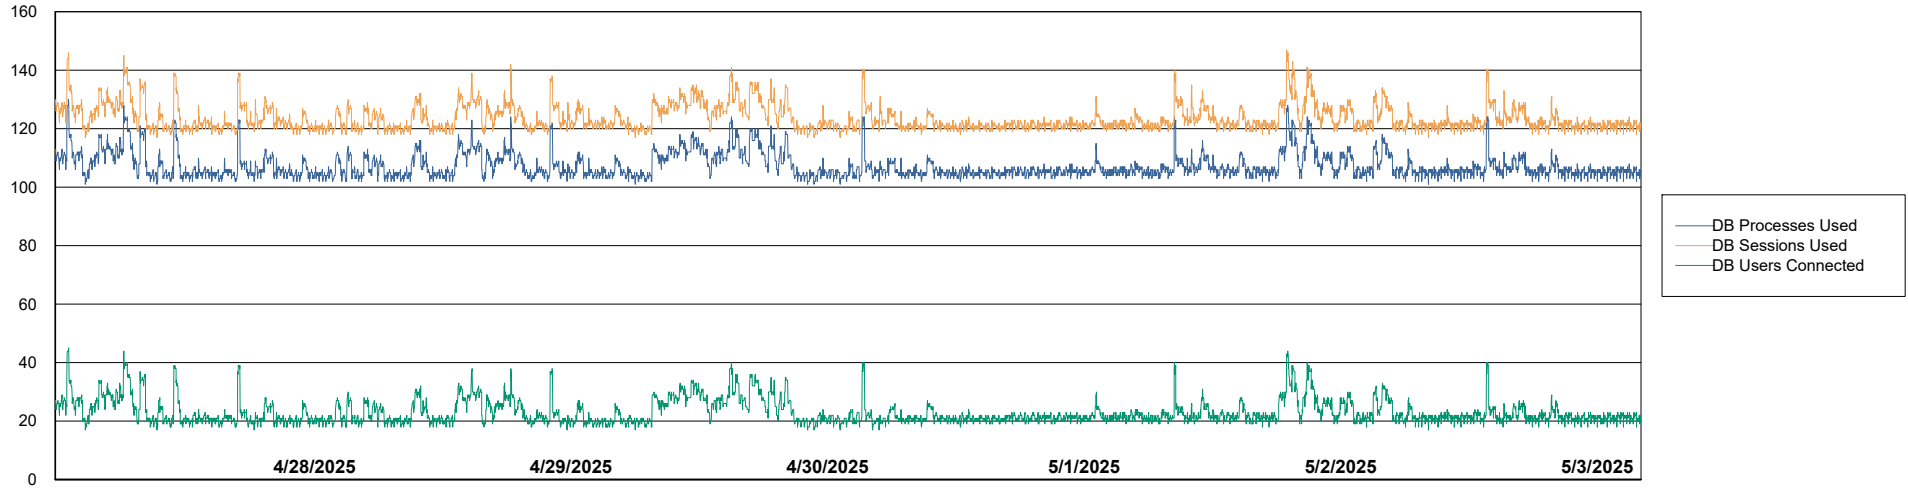

Weekly SLA Customer Report

Customer KLH_Production (24/7)
Database ID 139

Database Performance Future Live KLH_PRD_SRSBIDB02_ABS1

Weekly SLA Customer Report

Customer KLH_Production (24/7)
Database ID 139

Database Performance KLH_PRD_SRSBIDB01_ABS1