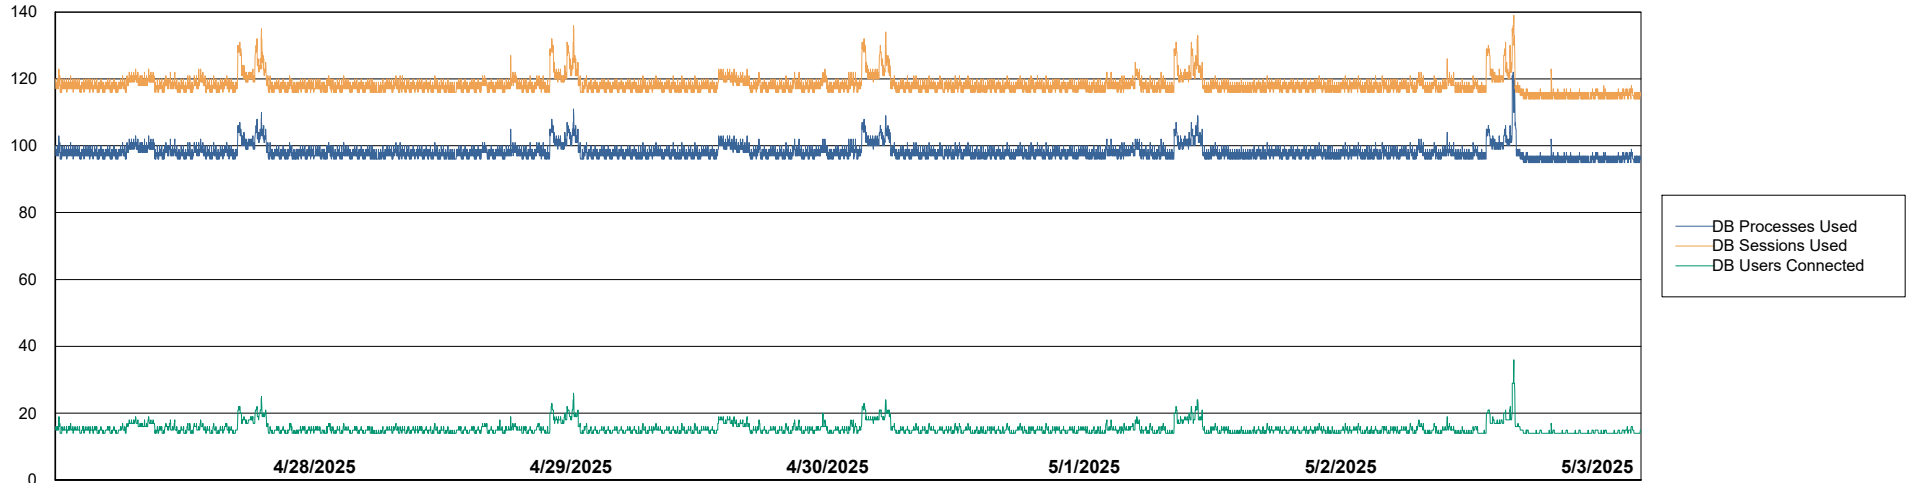

Weekly SLA Customer Report

Customer KLH_Production (24/7)
Database ID 139

Database Performance Future Live KLH_PRD_SRSBIDB02_ABS1

Weekly SLA Customer Report

Customer KLH_Production (24/7)
Database ID 139

Database Performance KLH_PRD_SRSBIDB01_ABS1