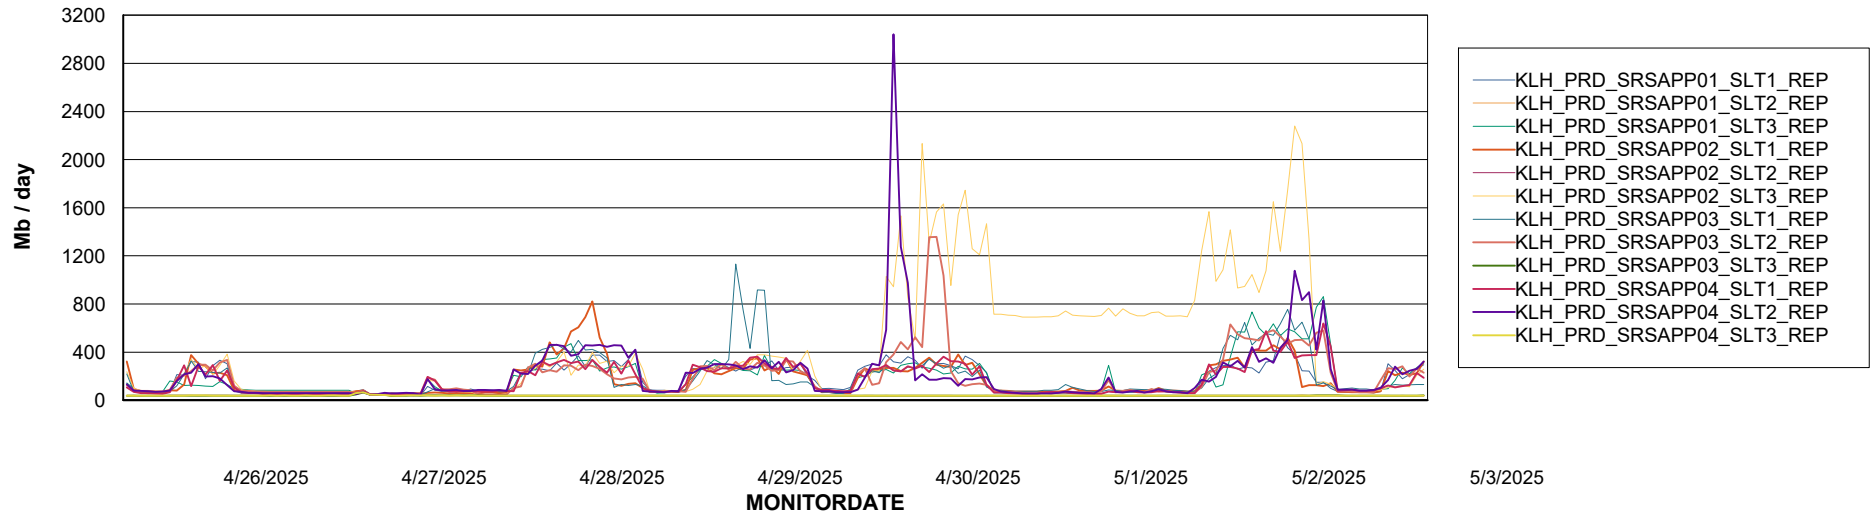

ABSSolute Application ReportServer Services

Avg memory used per ReportServer Service