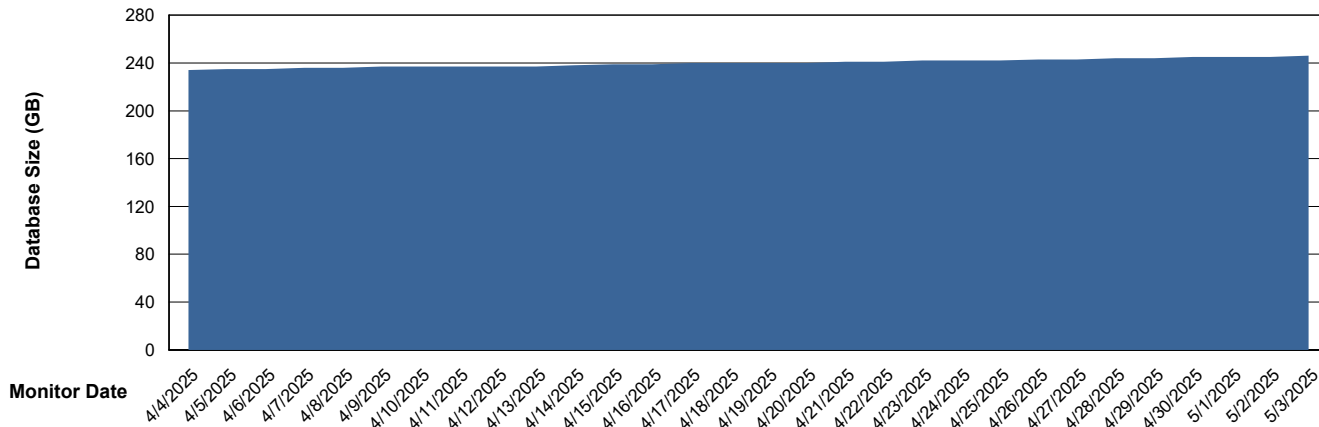

DB Processes Max 1,000
DB Processes Max 0
DB Processes Max 4

Weekly SLA Customer Report

Customer KLH_Production (24/7)
Database ID 139

DATABASE SIZE Future Live KLH_PRD_SRSBIDB02_ABS1

Database growth over last month

DATABASE SIZE KLH_PRD_SRSBIDB01_ABS1

Database growth over last month

Weekly SLA Customer Report

Customer KLH_Production (24/7)
Database ID 139

DATABASE SIZE KLH_PRD_SRSD01_ABS1

Database growth over last month