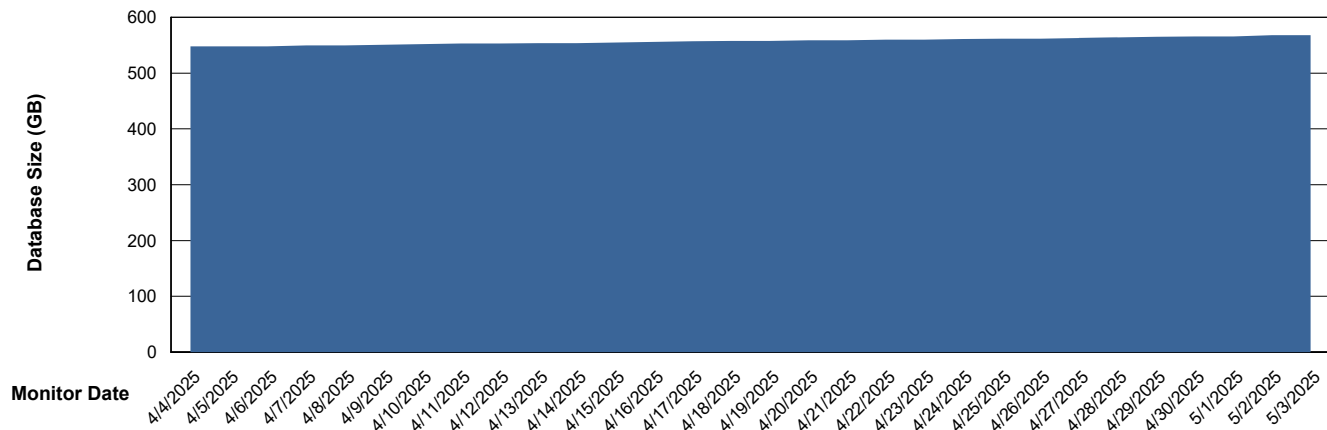

DATABASE SIZE KLH_PRD_SRSBIDB01_ABS1

Database growth over last month

Weekly SLA Customer Report

Customer KLH_Production (24/7)
Database ID 139

DATABASE SIZE KLH_PRD_SRSD01_ABS1

Database growth over last month