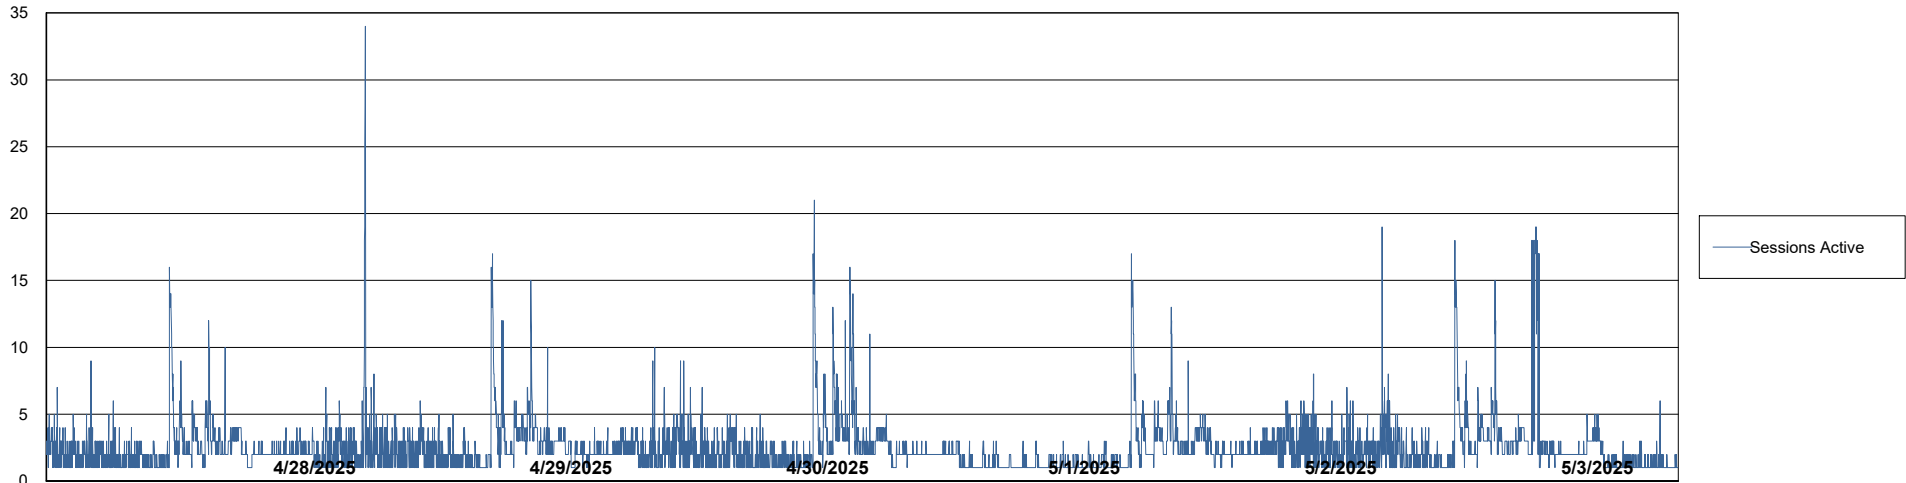

Database Performance KLH_PRD_SRSDDB01_ABS1