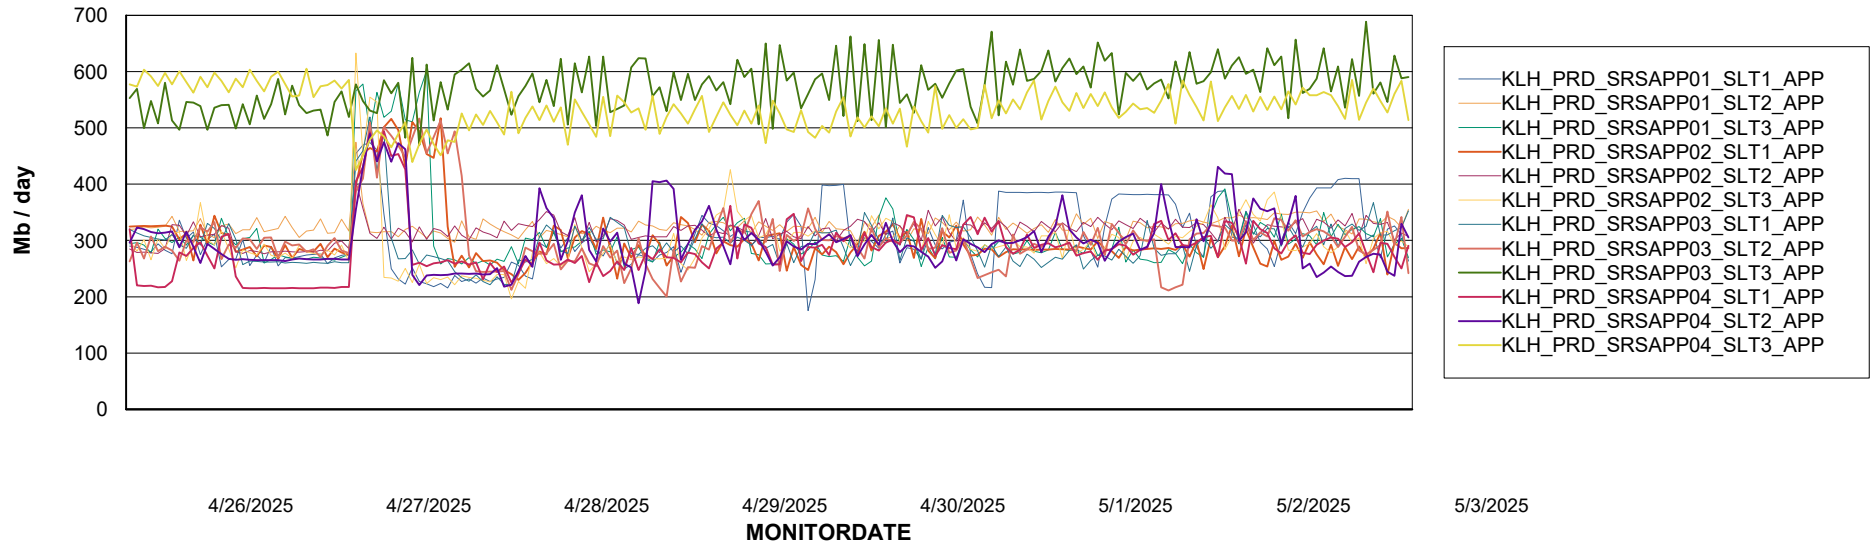

ABSSolute Application Server Services

Avg memory used per ABS Server Service