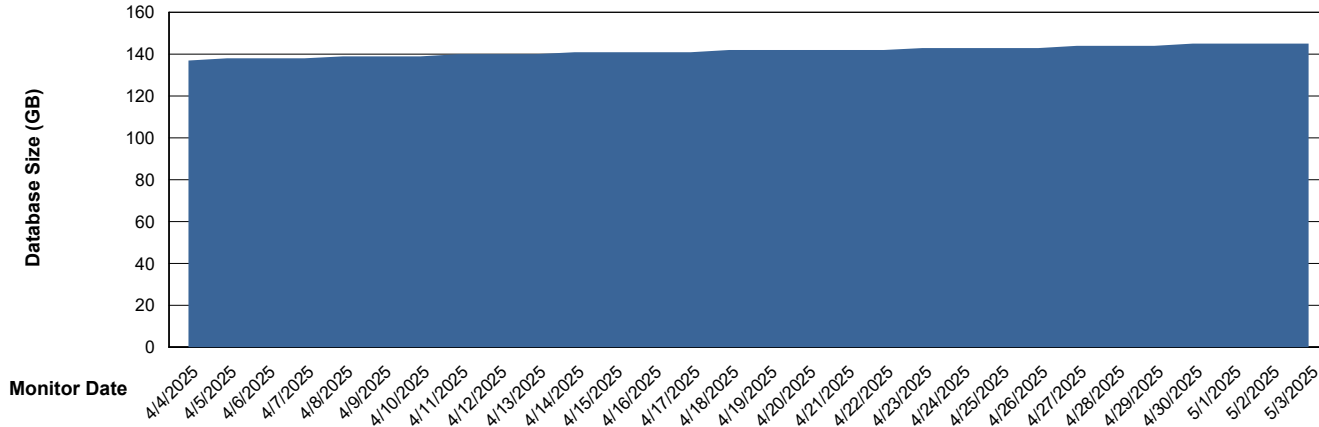

DB Processes Max 1,000
DB Processes Max 0
DB Processes Max 4

Weekly SLA Customer Report

Customer KLH_Production (24/7)
Database ID 139

DATABASE SIZE Future Live KLH_PRD_SRSBIDB02_ABS1

Database growth over last month

DATABASE SIZE KLH_PRD_SRSBIDB01_ABS1

Database growth over last month

Weekly SLA Customer Report

Customer KLH_Production (24/7)
Database ID 139

DATABASE SIZE KLH_PRD_SRSD01_ABS1

Database growth over last month