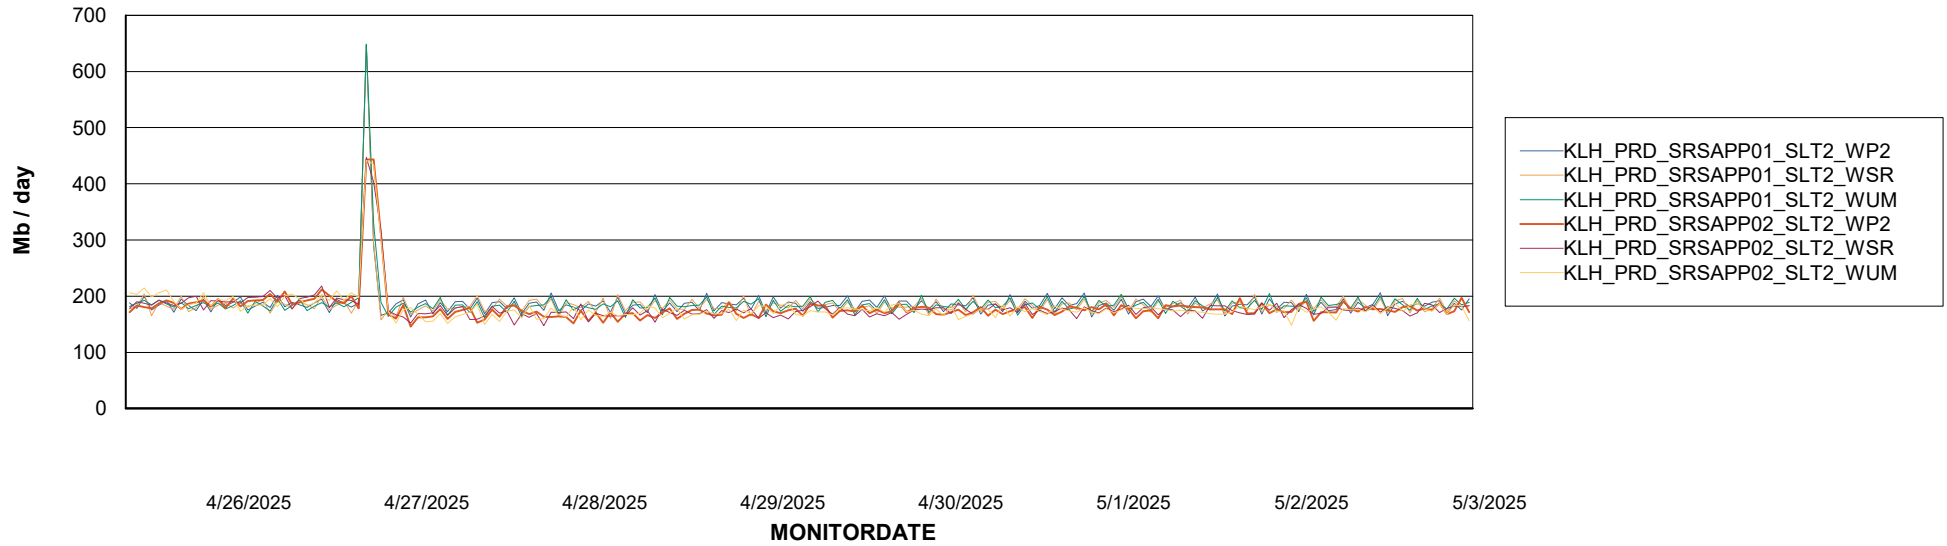

ABSolute Web Component Services

Avg memory used per ABS Web component