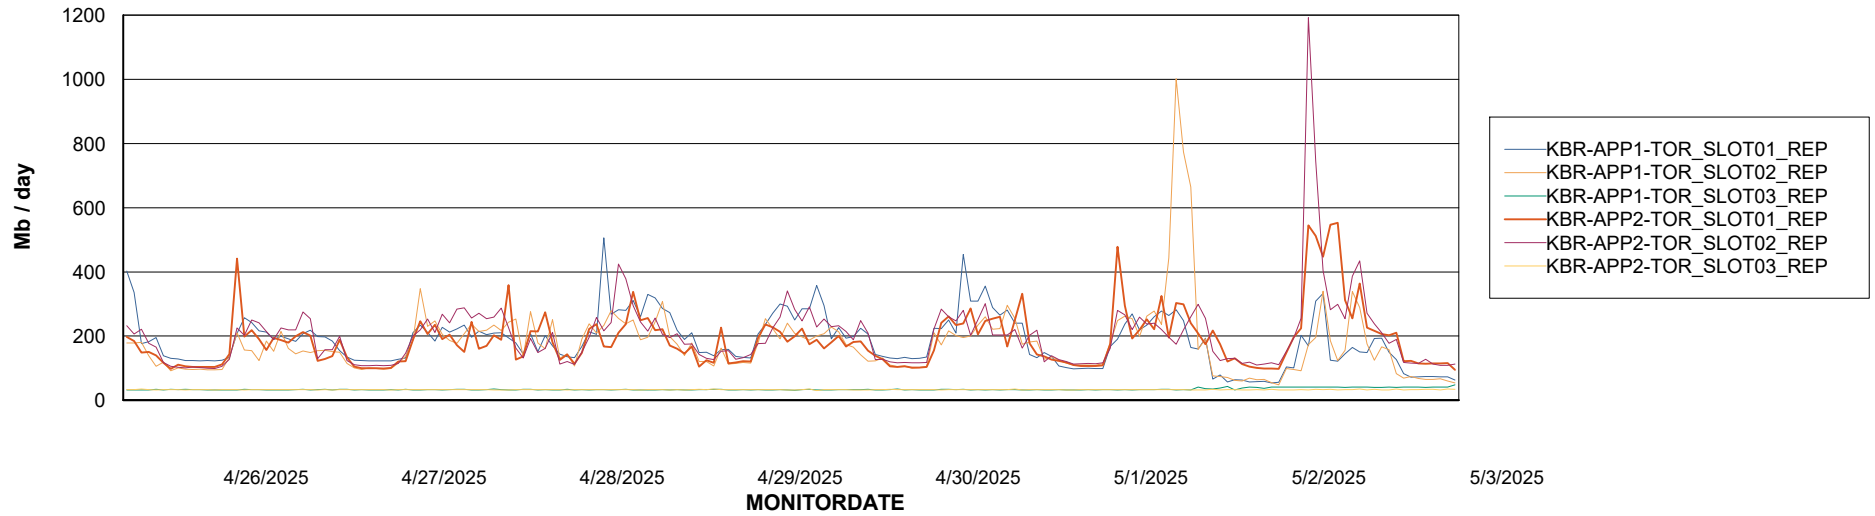

Avg memory used per ABS Server Service

Avg users per day per ABS server

Weekly SLA Customer Report

Customer KBR OCI TOR Production
Database ID 200

ABSSolute Application ReportServer Services

Avg memory used per ReportServer Service