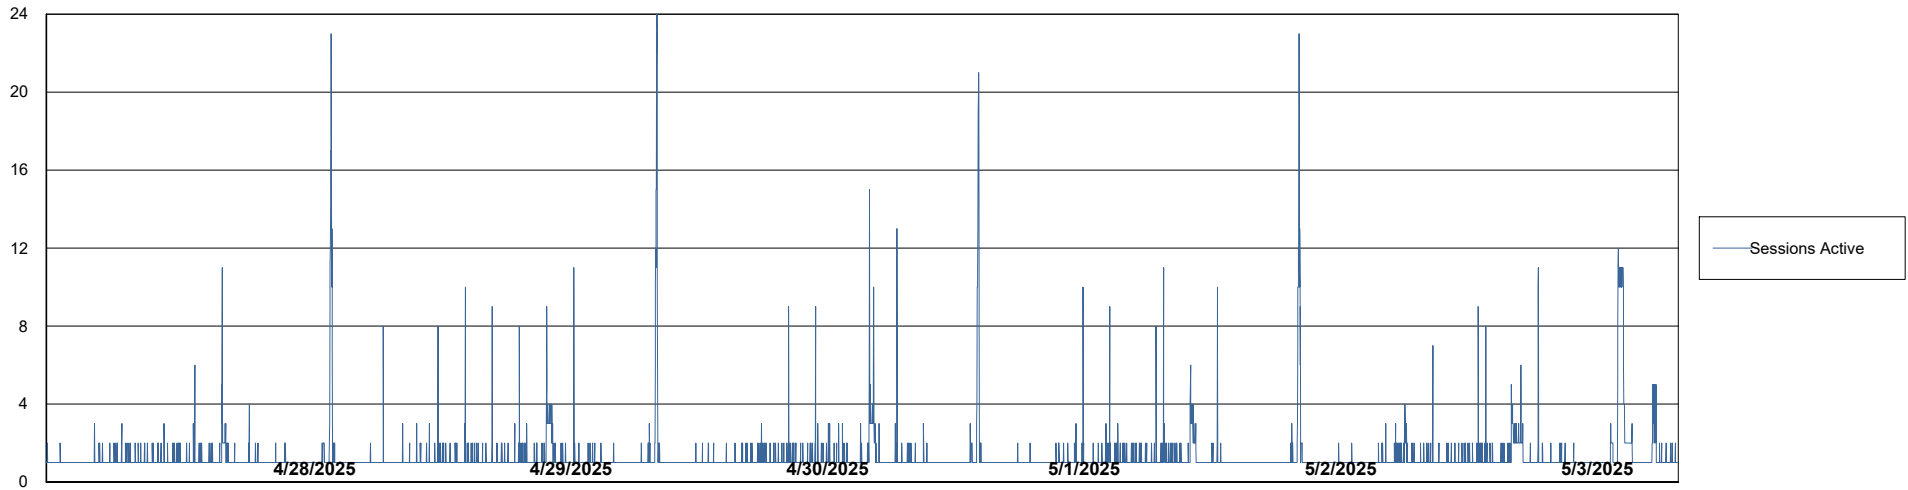

Weekly SLA Customer Report

Customer KBR OCI TOR Production
Database ID 200

Database Performance KBR-BI-TOR_PROD_ABS1

Weekly SLA Customer Report

Customer KBR OCI TOR Production
Database ID 200

Database Performance KBR-DBS1-TOR_PROD_ABS1