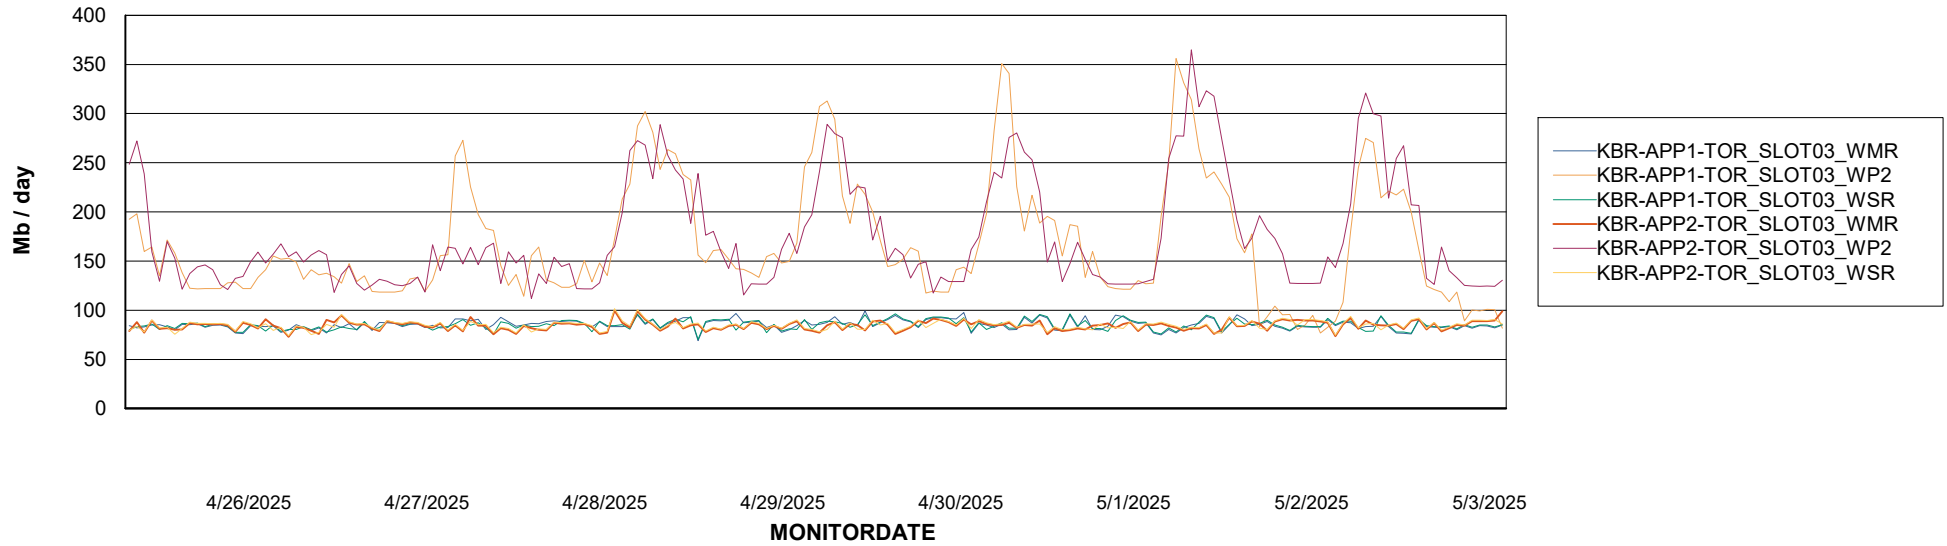

ABSSolute Web Component Services

Avg memory used per ABS Web component