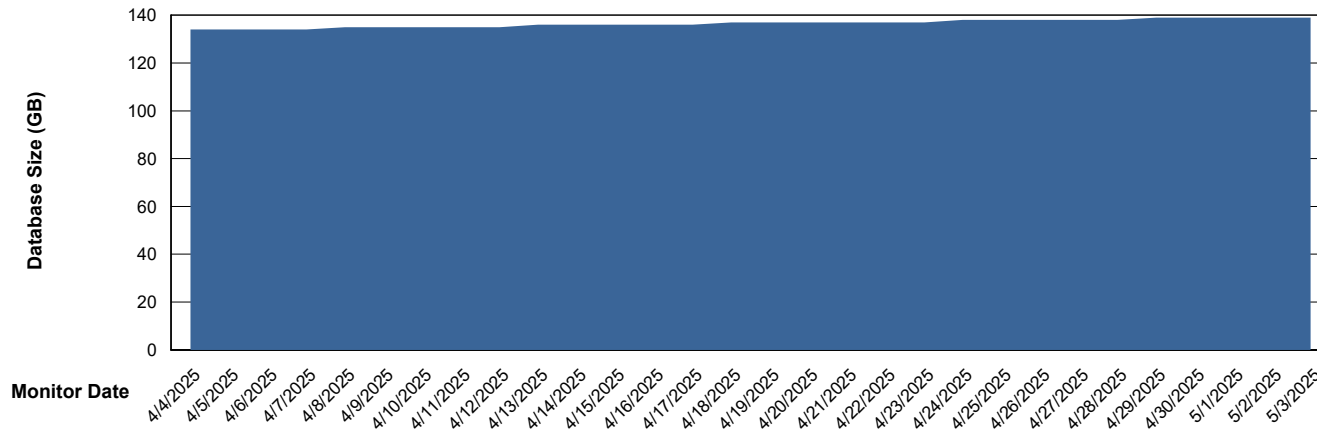

Customer KBR OCI TOR Production
Database ID 200

DATABASE SIZE KBR-BI-TOR_PROD_ABS1

Database growth over last month

DATABASE SIZE KBR-DBS1-TOR_PROD_ABS1

Database growth over last month

Weekly SLA Customer Report