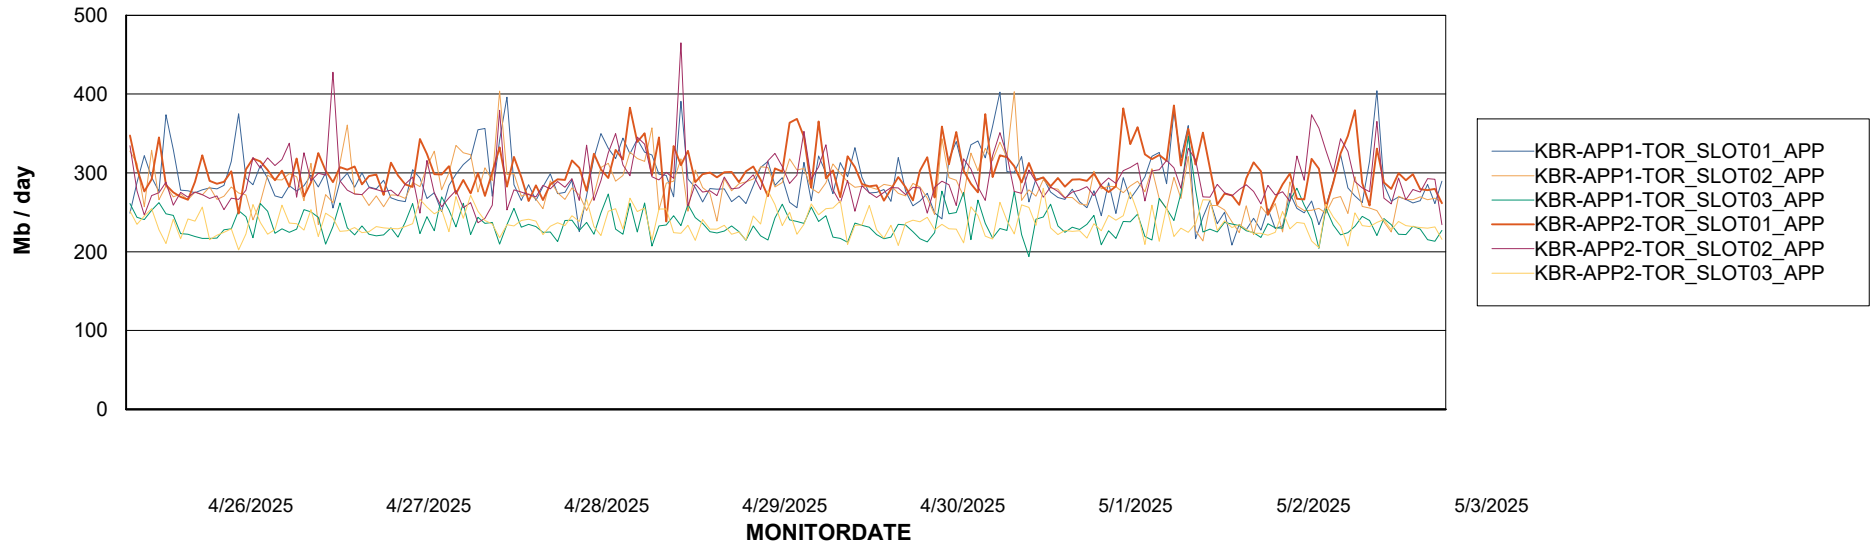

ABSSolute Application Server Services

Avg memory used per ABS Server Service