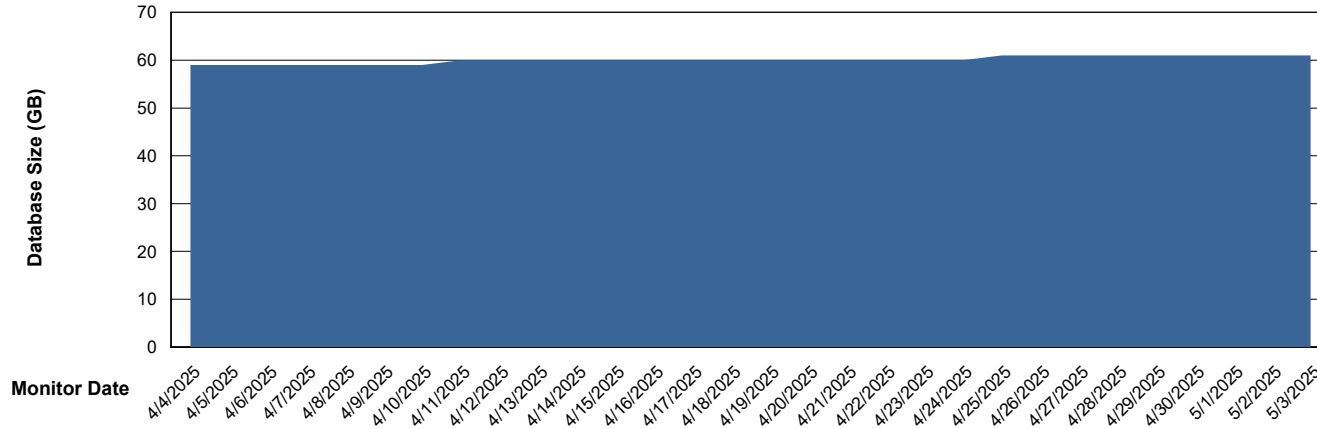

DATABASE SIZE KBR-BI-TOR_PROD_ABS1

Database growth over last month