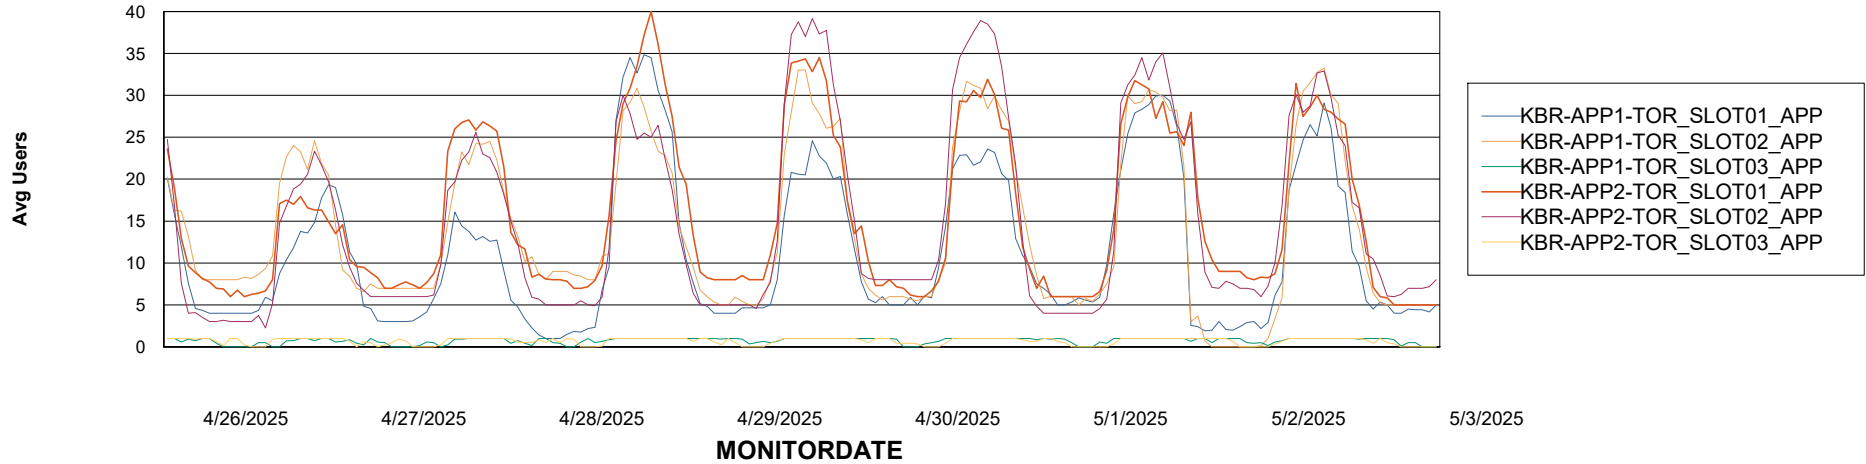

Avg users per day per ABS server