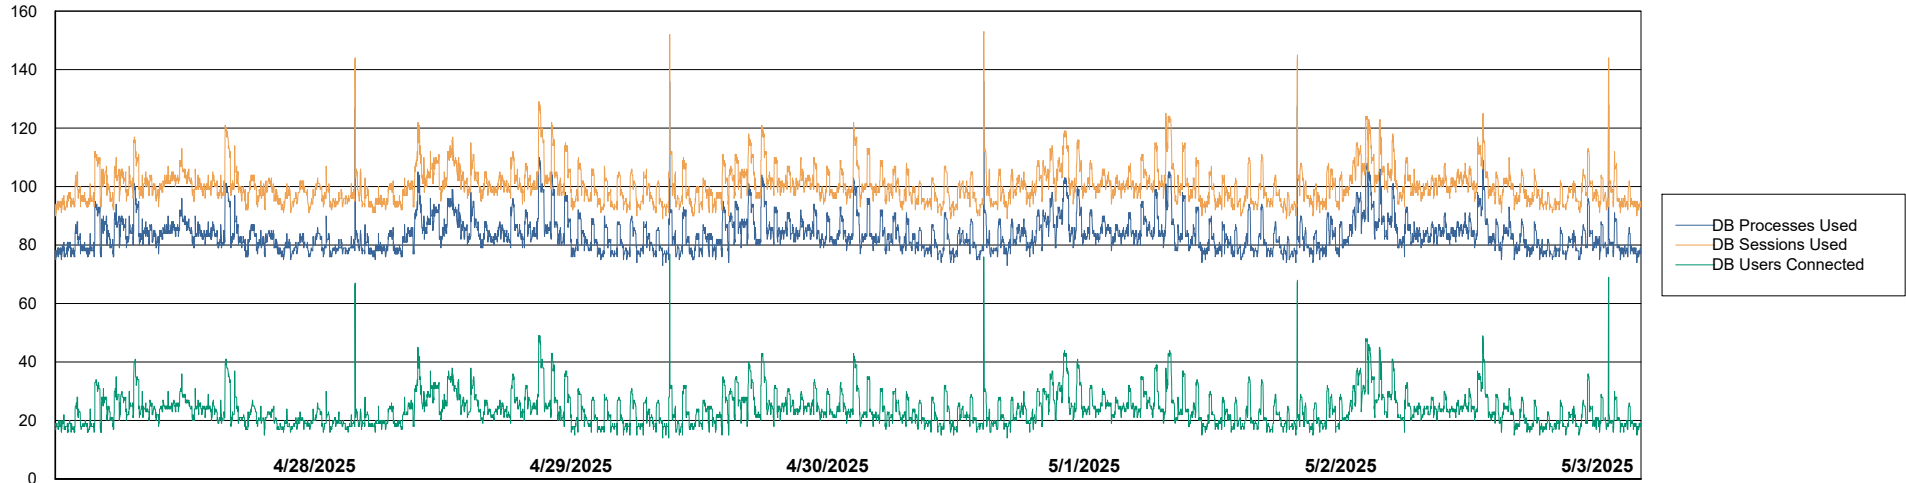

Database Performance KBR-BI-TOR_PROD_ABS1