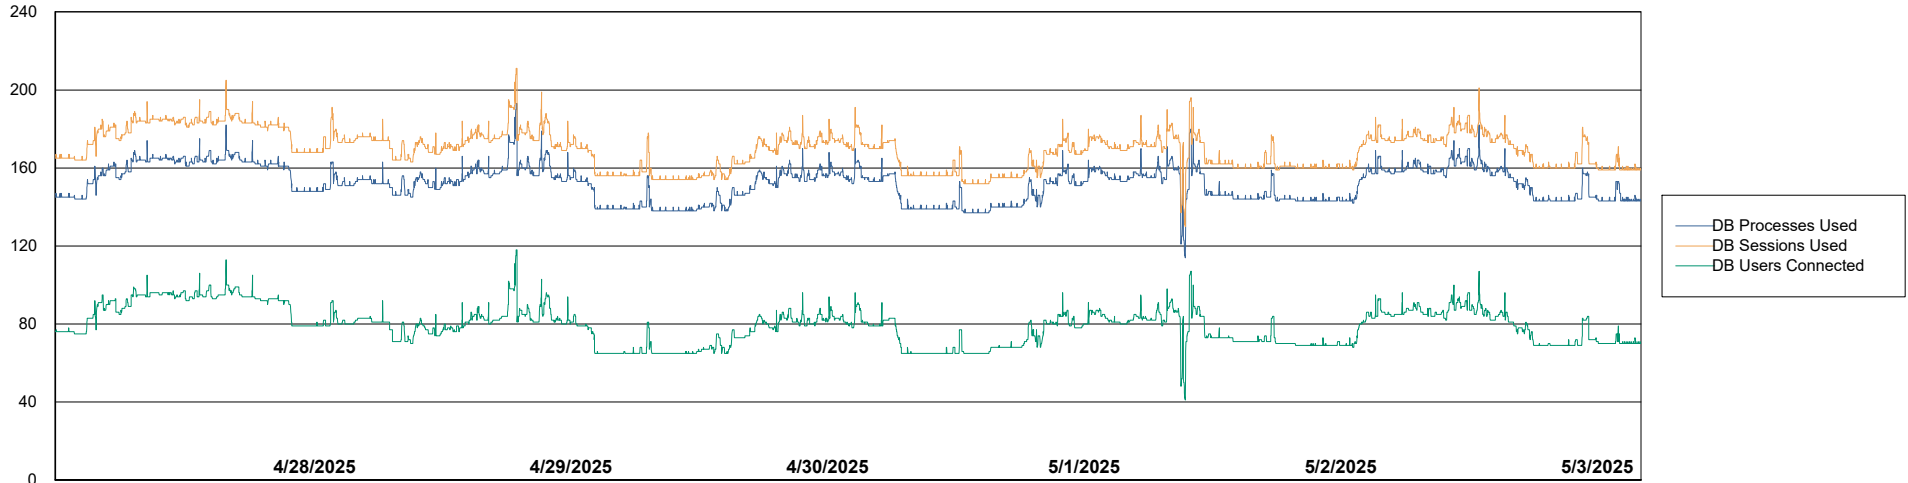

Weekly SLA Customer Report

Customer KBR OCI TOR Production
Database ID 200

Database Performance KBR-BI-TOR_PROD_ABS1

Weekly SLA Customer Report

Customer KBR OCI TOR Production
Database ID 200

Database Performance KBR-DBS1-TOR_PROD_ABS1