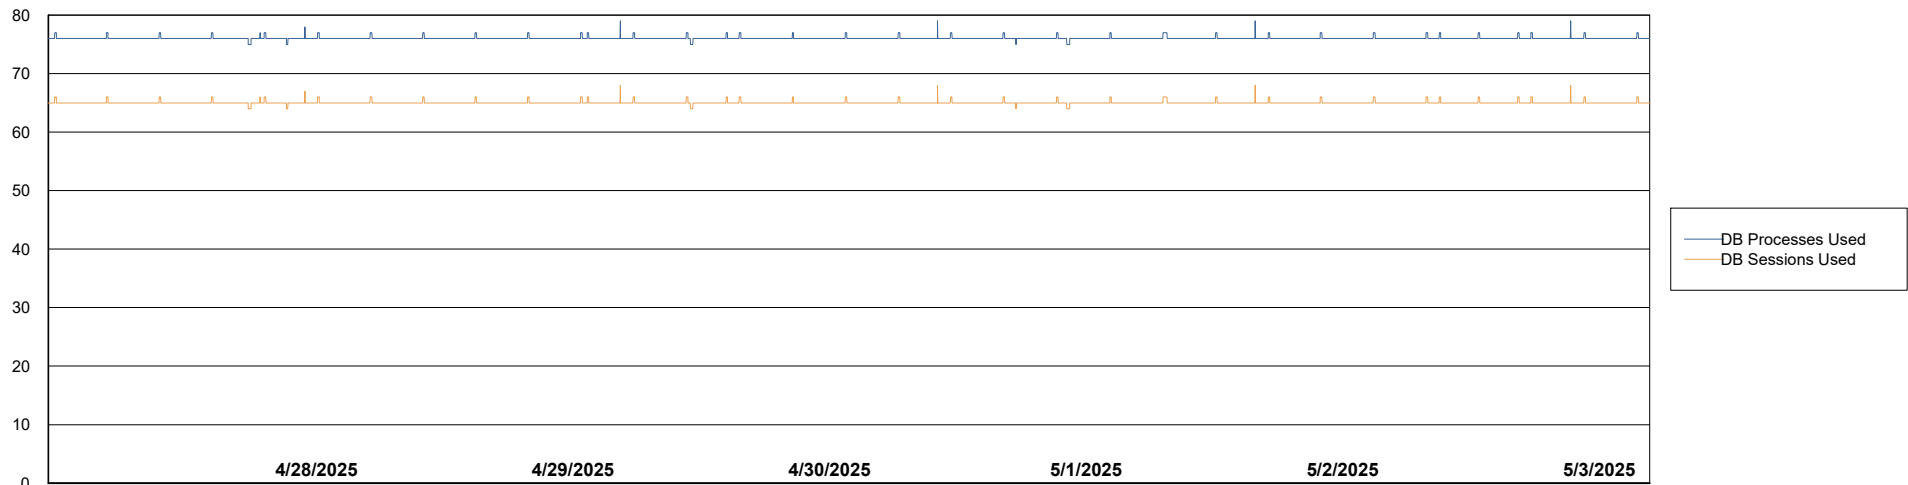

Database Performance KBR-DBS2-TOR_PROD_HSBABS1

DB Processes Max 1,000
DB Processes Max 4
DB Processes Max 0