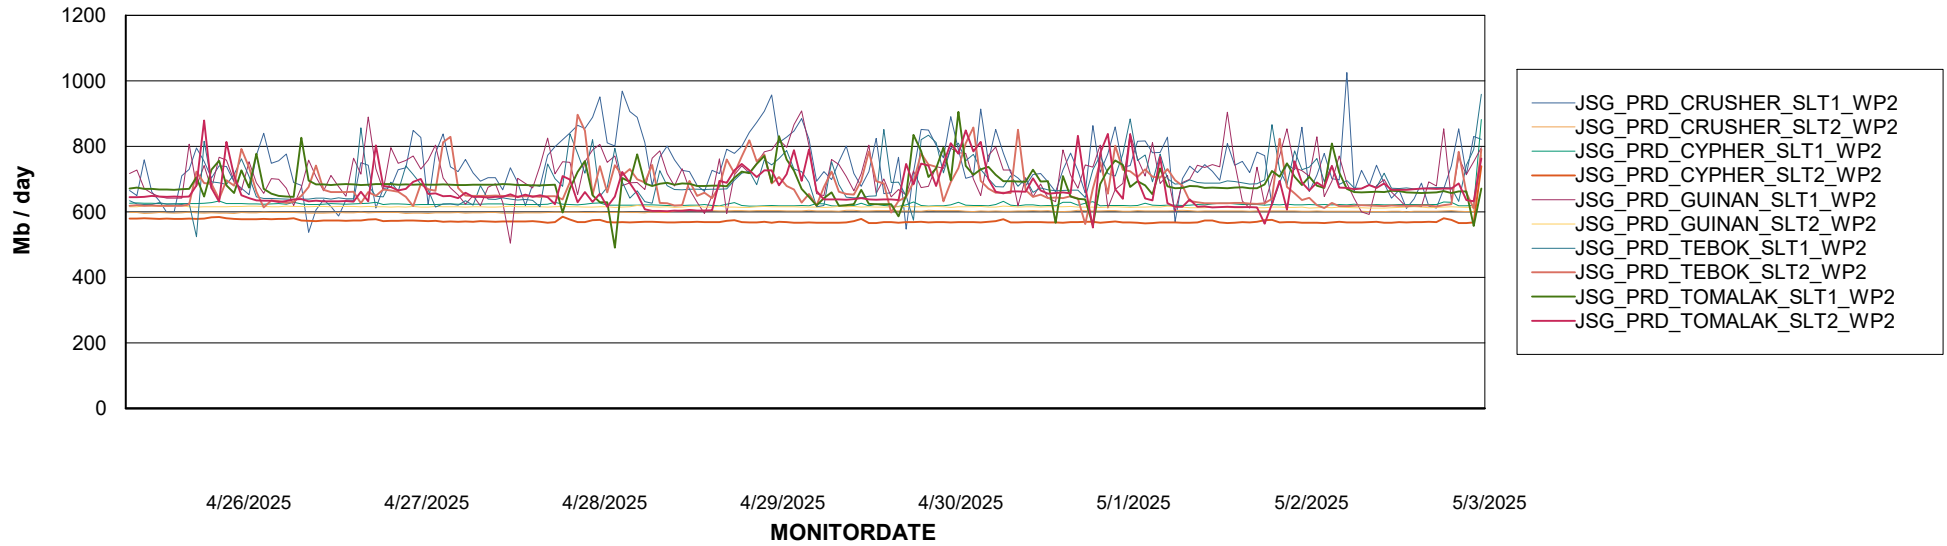

Avg memory used per ReportServer Service

Weekly SLA Customer Report

Customer JSG_Production (24/7)
Database ID 102

ABSSolute Web Component Services

Avg memory used per ABS Web component

Weekly SLA Customer Report