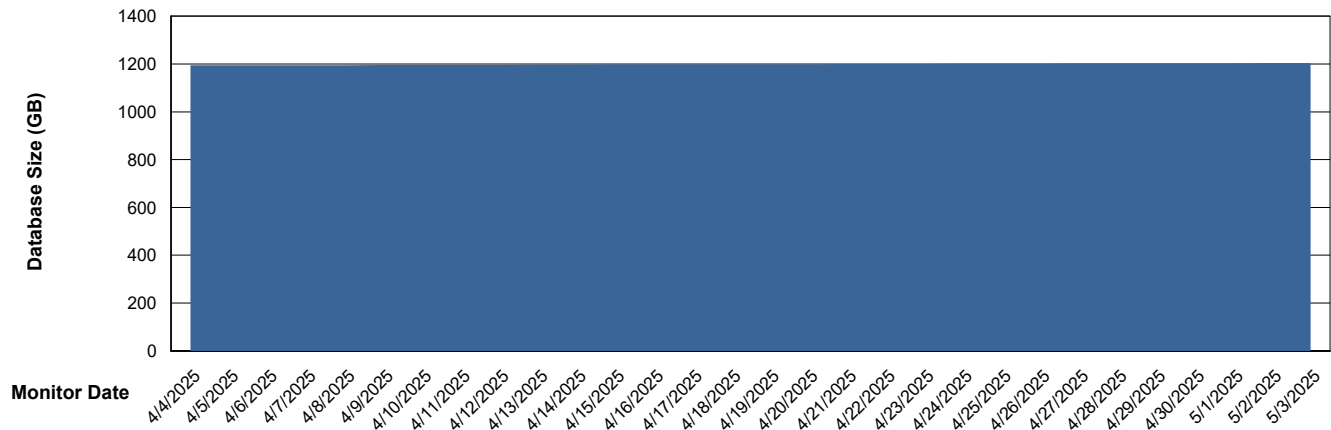

Customer JSG_Production (24/7)
Database ID 102

DATABASE SIZE JSG_PRD_BASHIR_DB_ABS1

Database growth over last month

DATABASE SIZE JSG_PRD_RIKER_DB_HSBABS1

Database growth over last month

Weekly SLA Customer Report