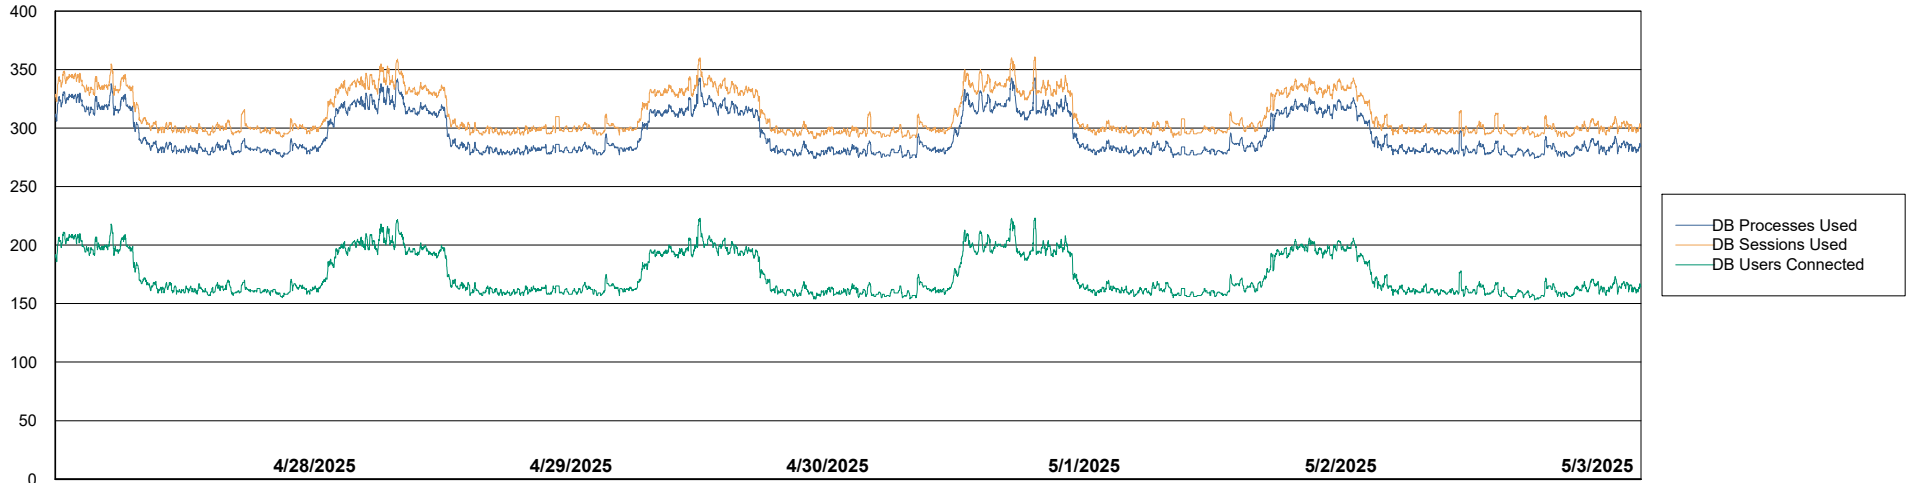

DB Processes Max 4
DB Processes Max 1,000
DB Processes Max 0

Weekly SLA Customer Report

Customer JSG_Production (24/7)
Database ID 102

Database Performance JSG_PRD_RIKER_DB_HSBABS1

Weekly SLA Customer Report