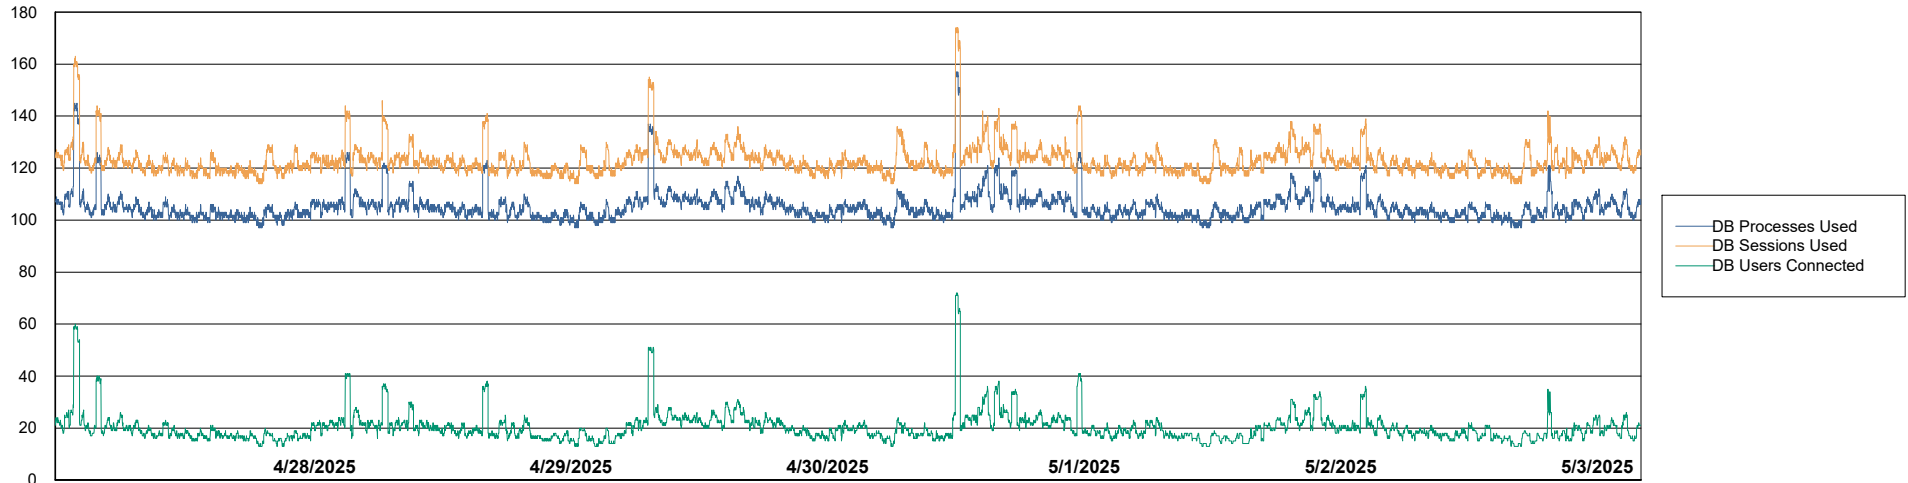

Database Performance JSG_PRD_BASHIR_DB_ABS1