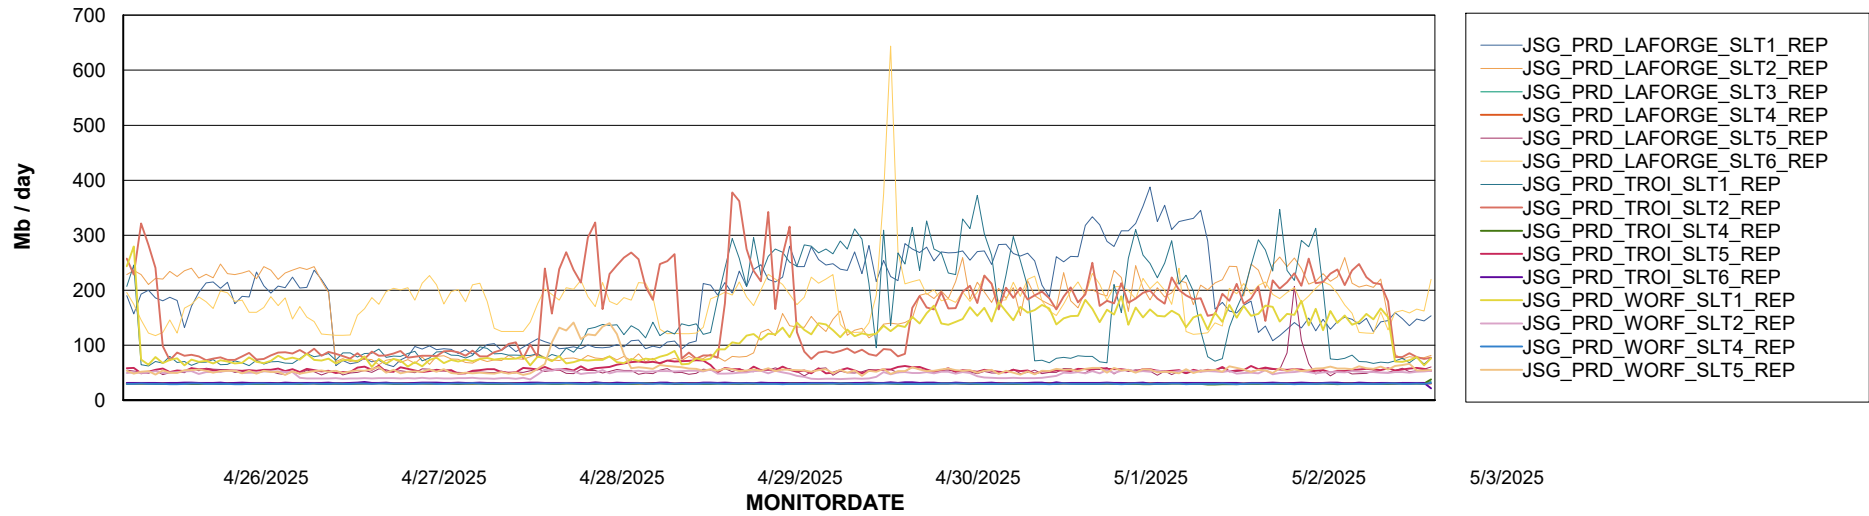

ABSSolute Application ReportServer Services

Avg memory used per ReportServer Service