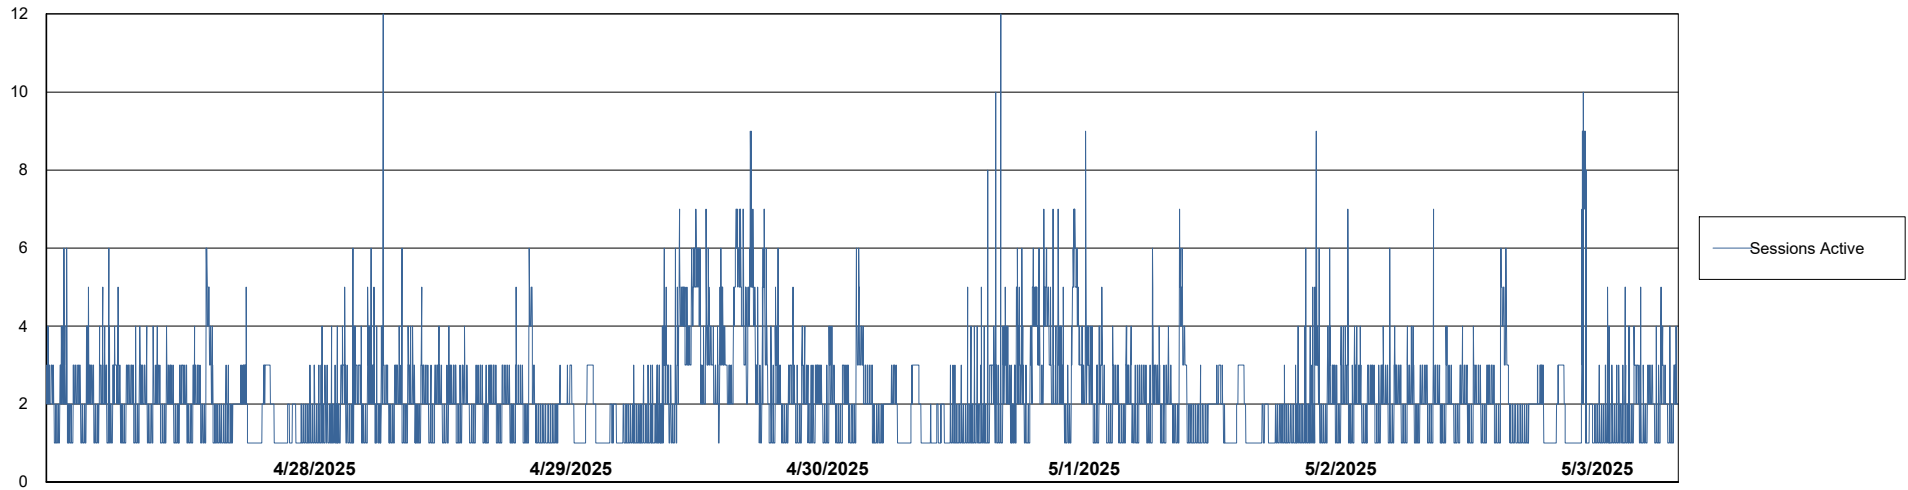

Weekly SLA Customer Report

Customer JSG_Production (24/7)
Database ID 102

Harddisk Usage JSG_PRD_WORF

	Free disk space on C: (%)	Total disk space on C: (Gb)	Used disk space on C: (Gb)
5/3/2025	48	149	77
5/2/2025	48	149	77
5/1/2025	49	149	77
4/30/2025	49	149	77
4/29/2025	49	149	77
4/28/2025	49	149	77
4/27/2025	49	149	77

Weekly SLA Customer Report

Customer JSG_Production (24/7)
Database ID 102

Database Performance JSG_PRD_BASHIR_DB_ABS1

Weekly SLA Customer Report

Customer JSG_Production (24/7)
Database ID 102

Database Performance JSG_PRD_PICARD_DB_ABS1