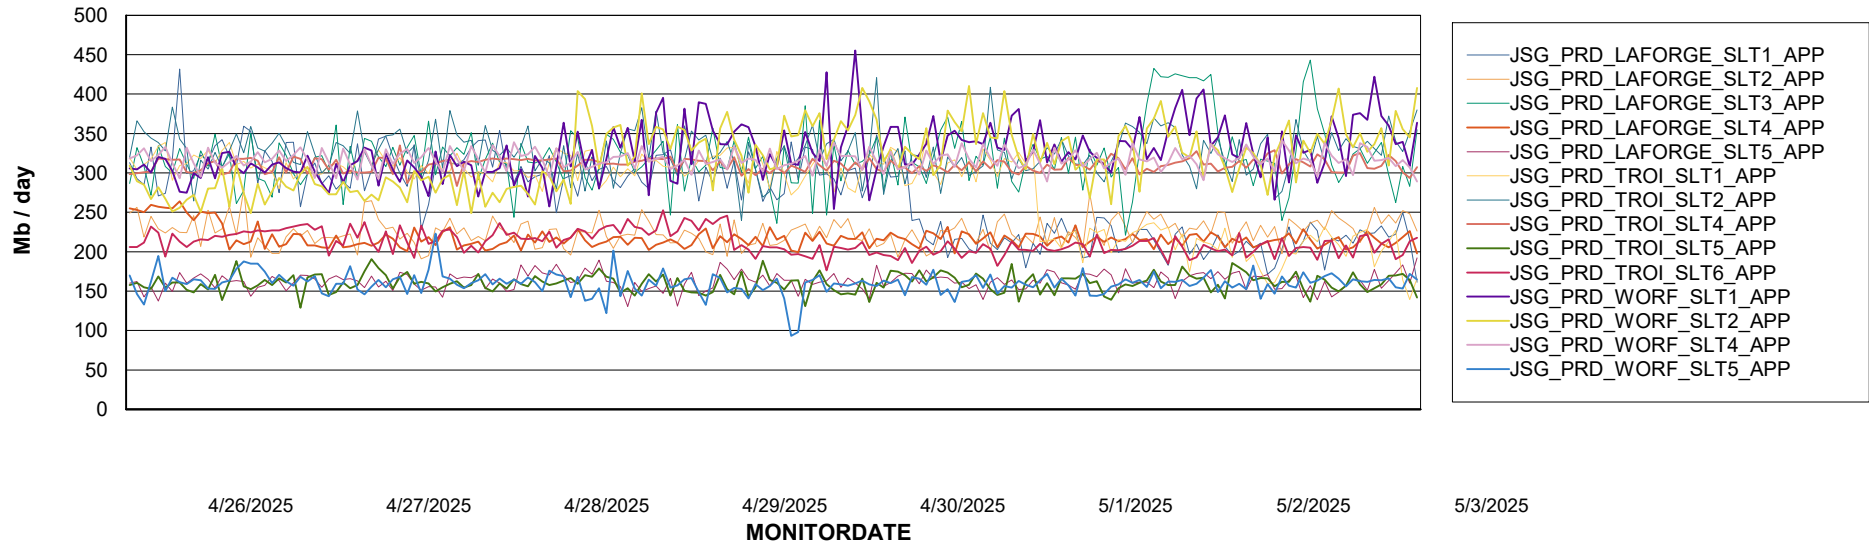

ABSSolute Application Server Services

Avg memory used per ABS Server Service