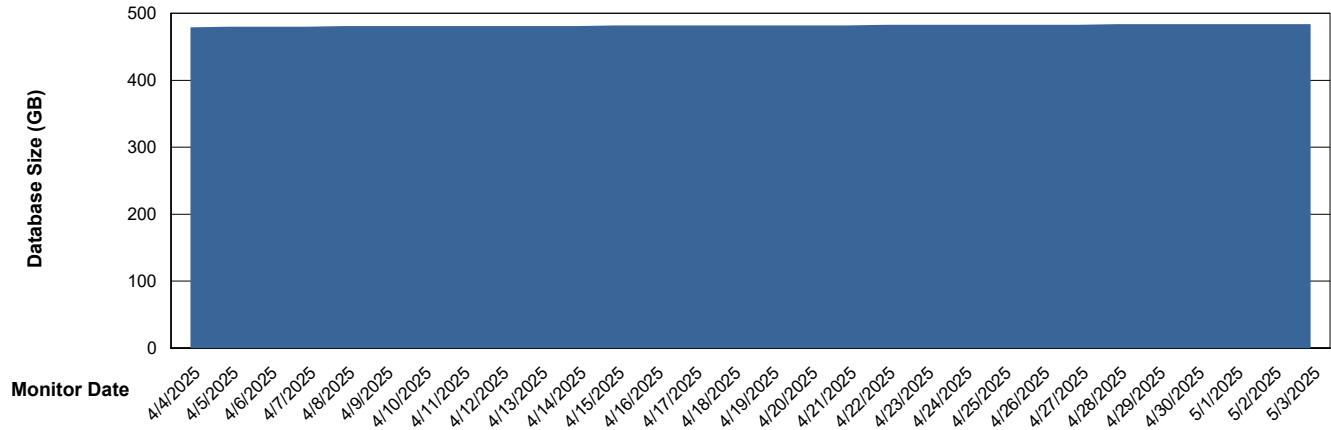

DATABASE SIZE JSG_PRD_BASHIR_DB_ABS1

Database growth over last month