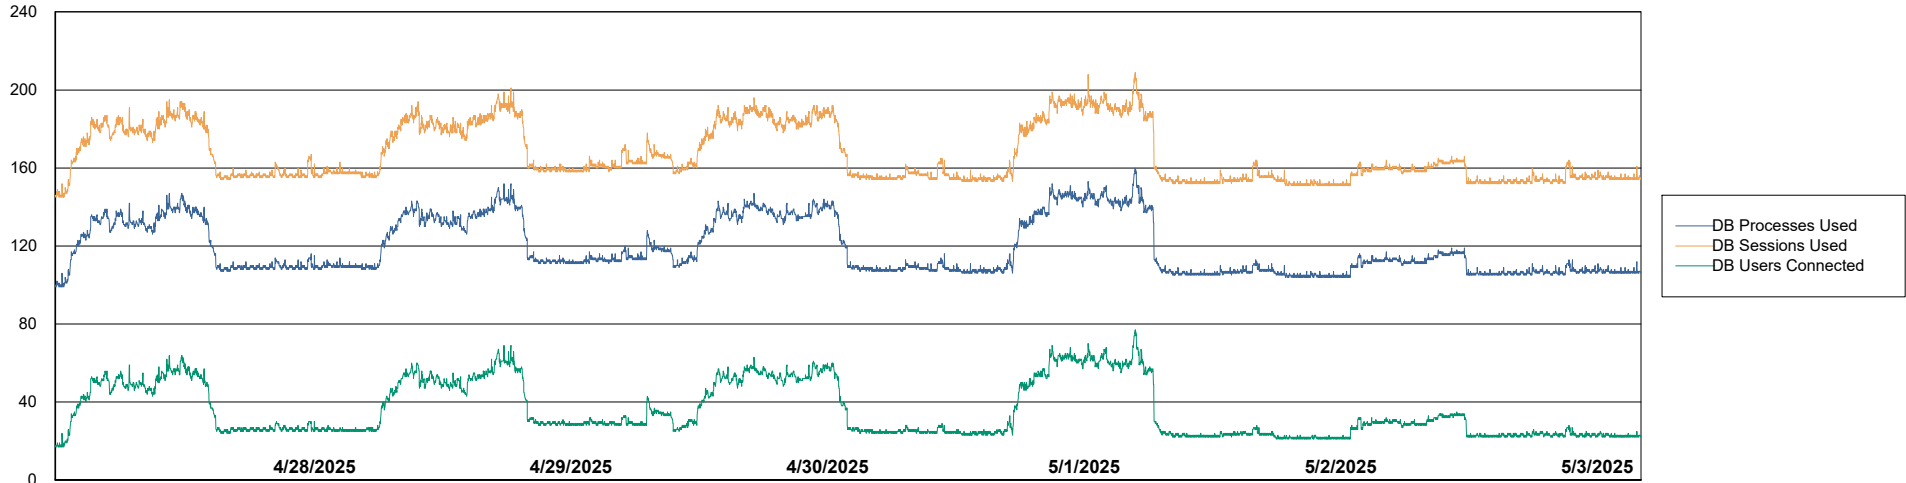

Weekly SLA Customer Report

Customer HUE_Production
Database ID 154

Database Performance HUE_PRD_S-ORABI2024_ABS1

Weekly SLA Customer Report

Customer HUE_Production
Database ID 154

Database Performance HUE_PRD_S-ORAPROD2_ABS1