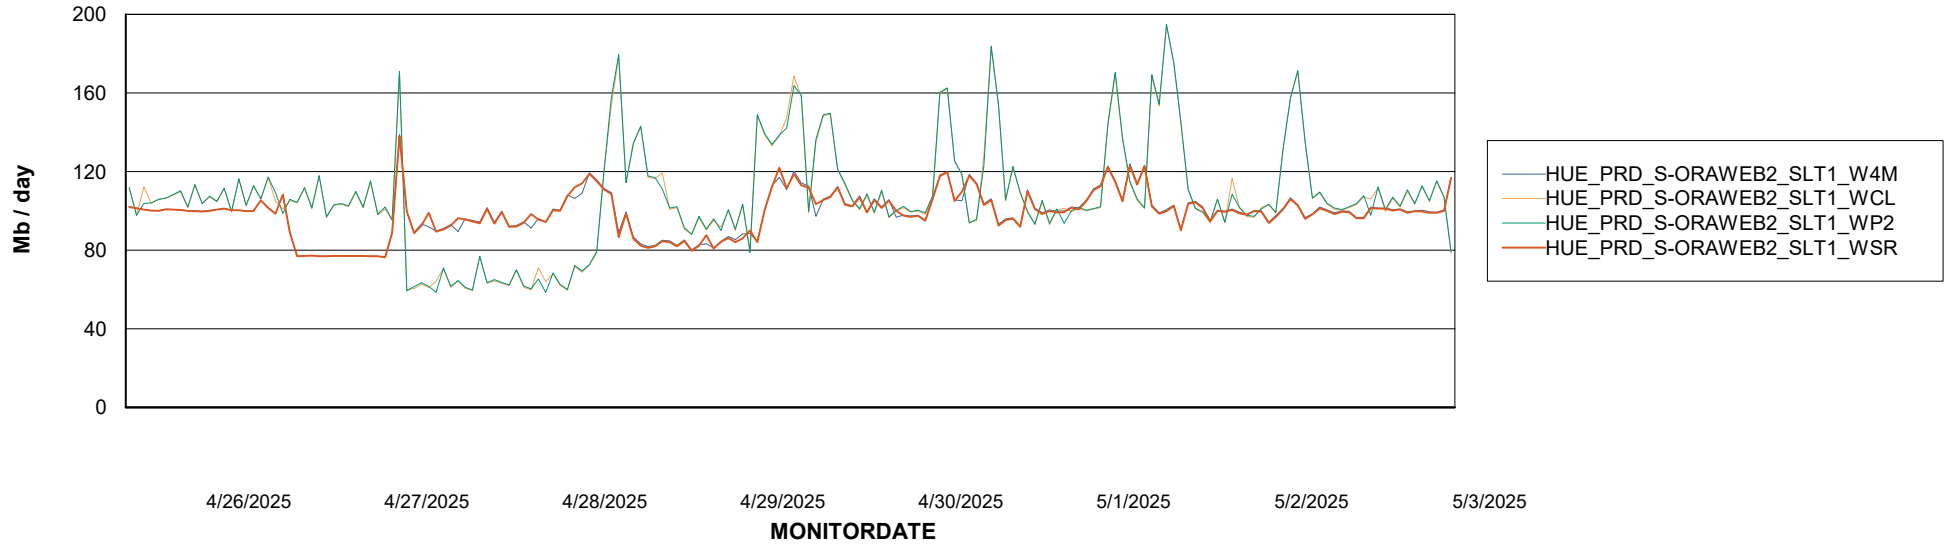

ABSSolute Web Component Services

Avg memory used per ABS Web component