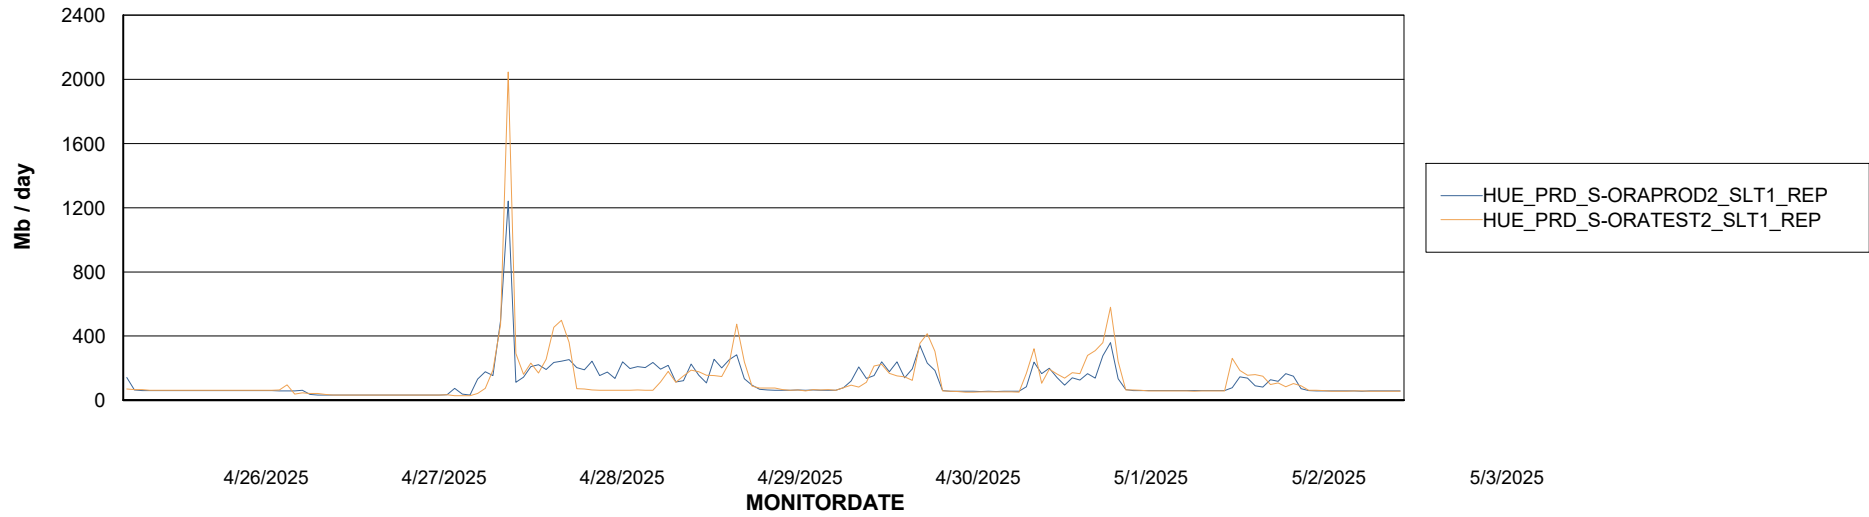

Avg memory used per ABS Server Service

Avg users per day per ABS server

Weekly SLA Customer Report

Customer HUE_Production
Database ID 154

ABSSolute Application ReportServer Services

Avg memory used per ReportServer Service