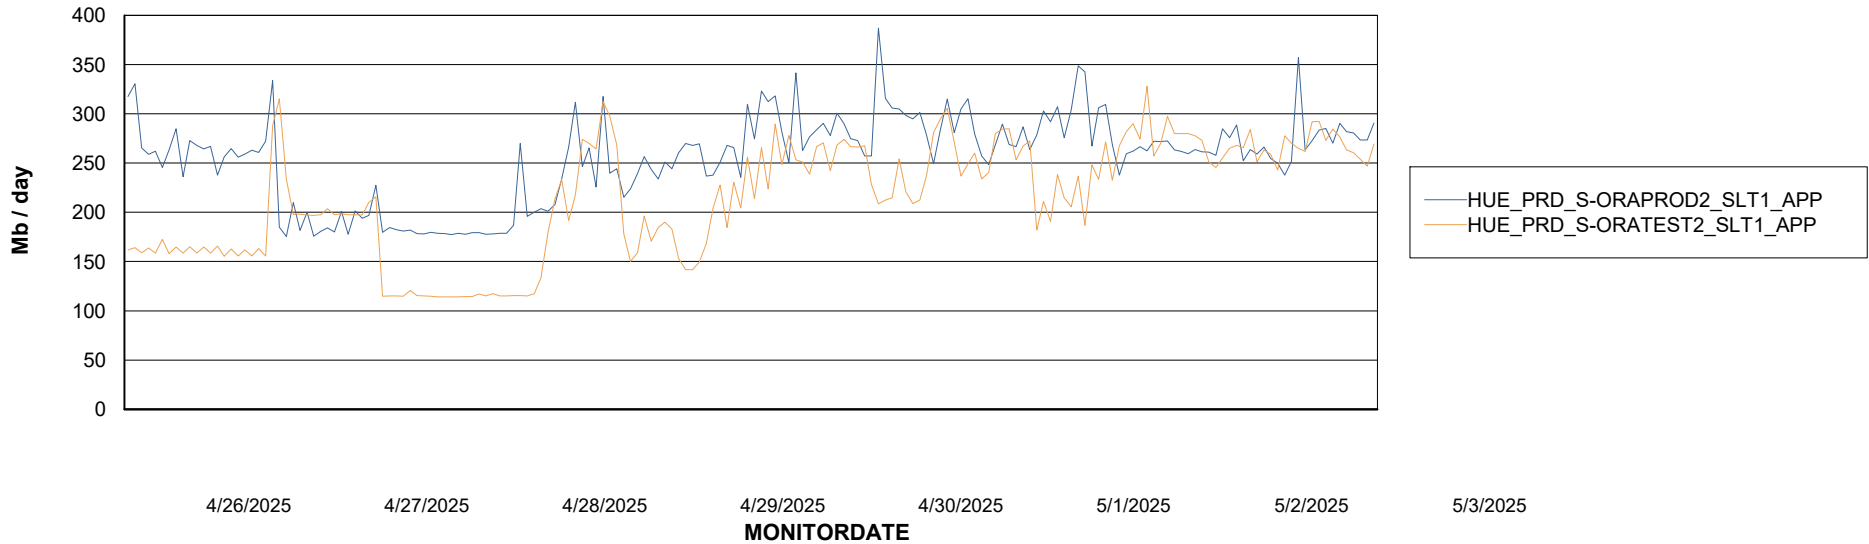

ABSSolute Application Server Services

Avg memory used per ABS Server Service