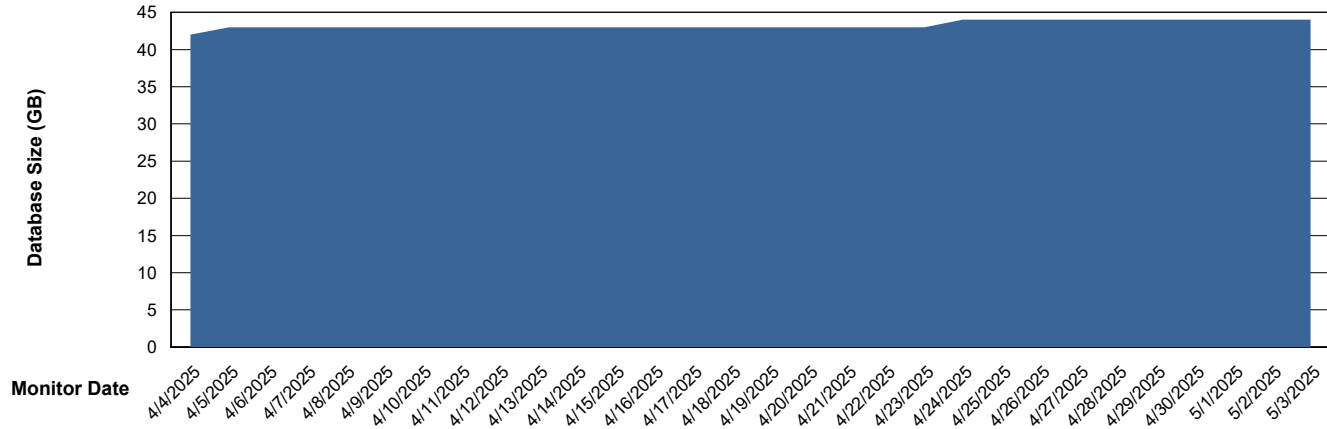

DATABASE SIZE HUE_PRD_S-ORABI2024_ABS1

Database growth over last month