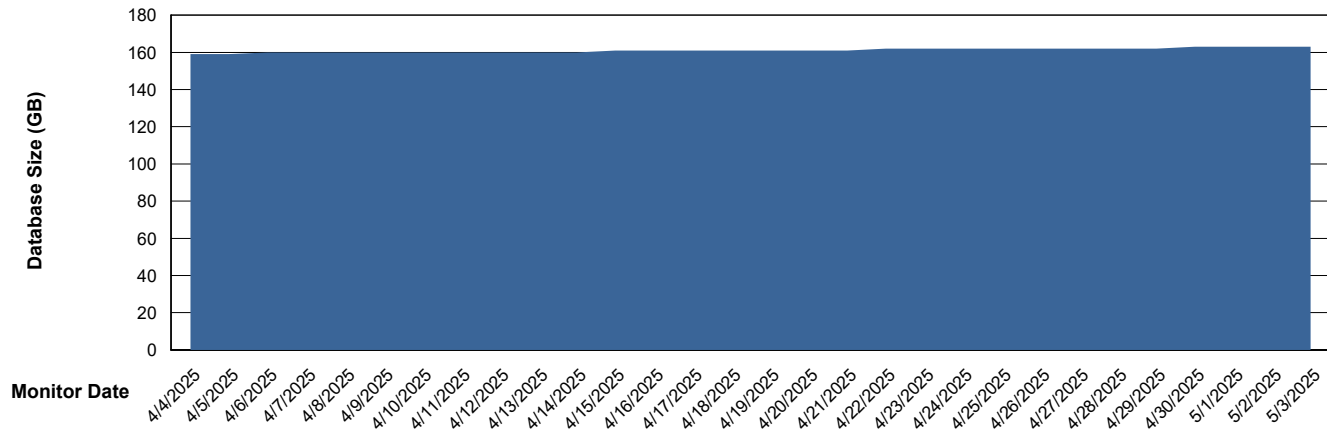

DATABASE SIZE HUE_PRD_S-ORAPROD2_ABS1

Database growth over last month