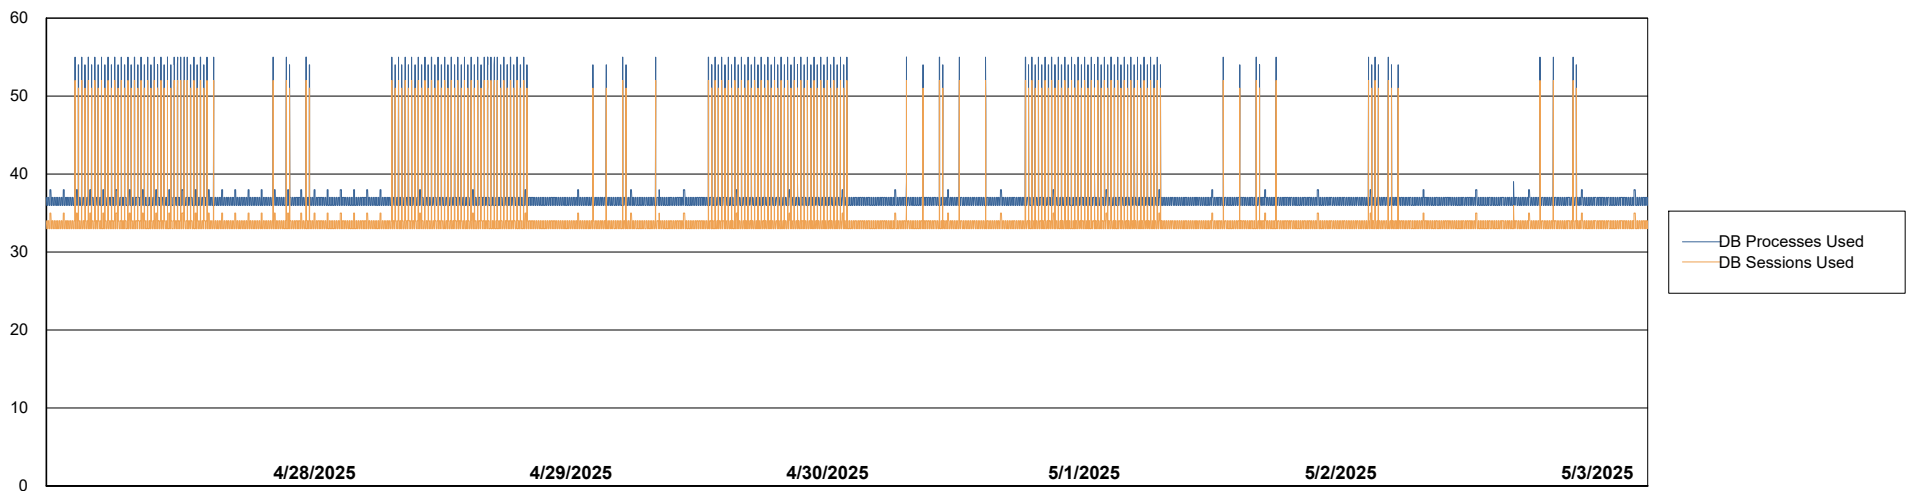

Database Performance HUE_PRD_S-ORATEST2_HSBABS1

DB Processes Max 1,000