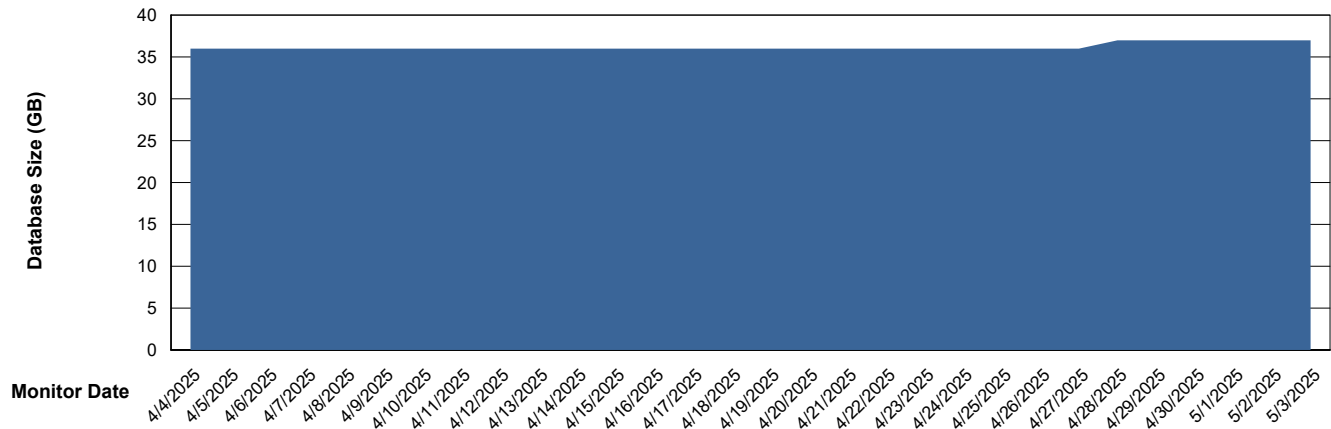

Weekly SLA Customer Report

Customer EUT_Production
Database ID 114

DATABASE SIZE EUT_EUP_PRD_URVINA22T_DB_ABS1

Database growth over last month

DATABASE SIZE EUT_URM_PRD_URVINA26_DB_ABS1

Database growth over last month