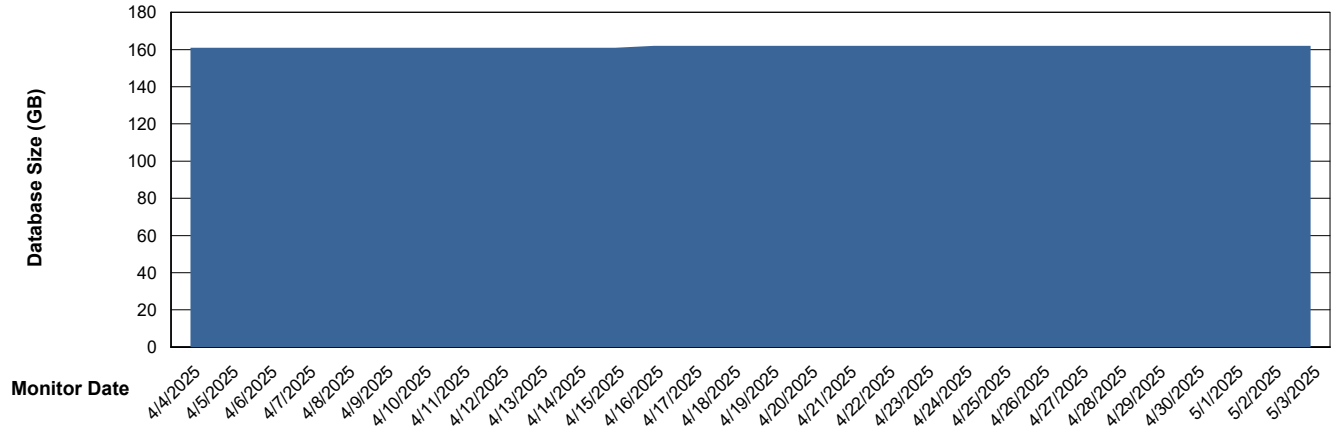

Weekly SLA Customer Report

Customer EUT_Production
Database ID 114

Database Performance EUT_EUP_PRD_URVINA22T_DB_ABS1

Weekly SLA Customer Report

Customer EUT_Production
Database ID 114

Database Performance EUT_URM_PRD_URVINA26_DB_ABS1

Weekly SLA Customer Report

Customer EUT_Production
Database ID 114

DATABASE SIZE EUT_EUP_PRD_URVINA22T_DB_ABS1

Database growth over last month

DATABASE SIZE EUT_URM_PRD_URVINA26_DB_ABS1

Database growth over last month