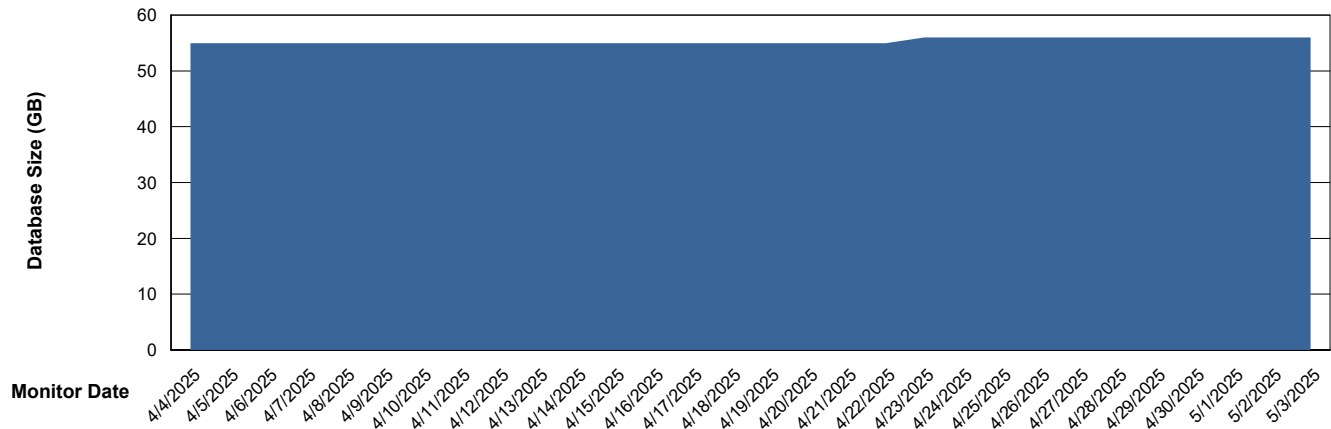

DATABASE SIZE ELJ_PRD_FRASEQXPRDDB03_ABS1

Database growth over last month