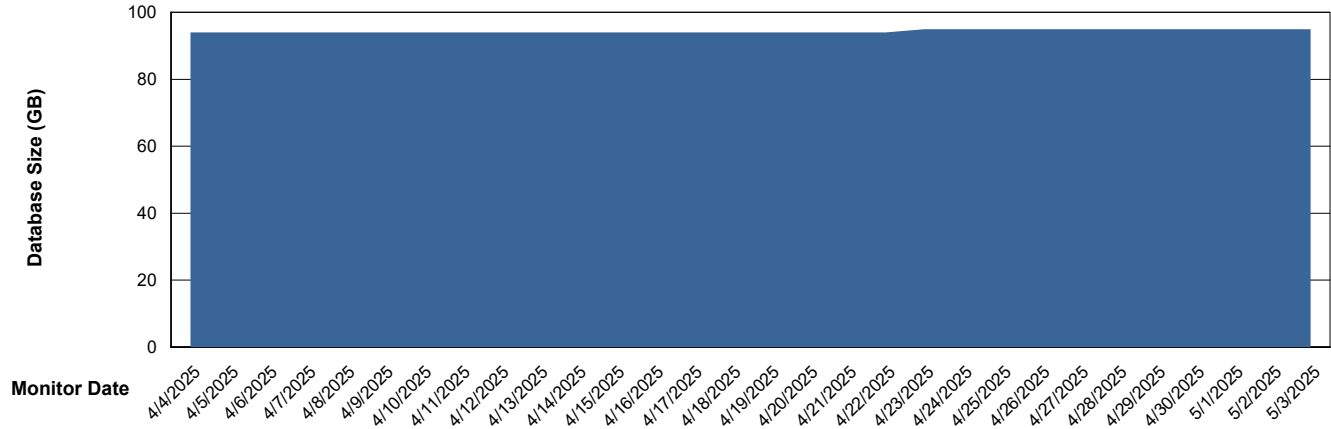

DATABASE SIZE ELJ_PRD_FRASEQXPRDDB01_ABS1

Database growth over last month