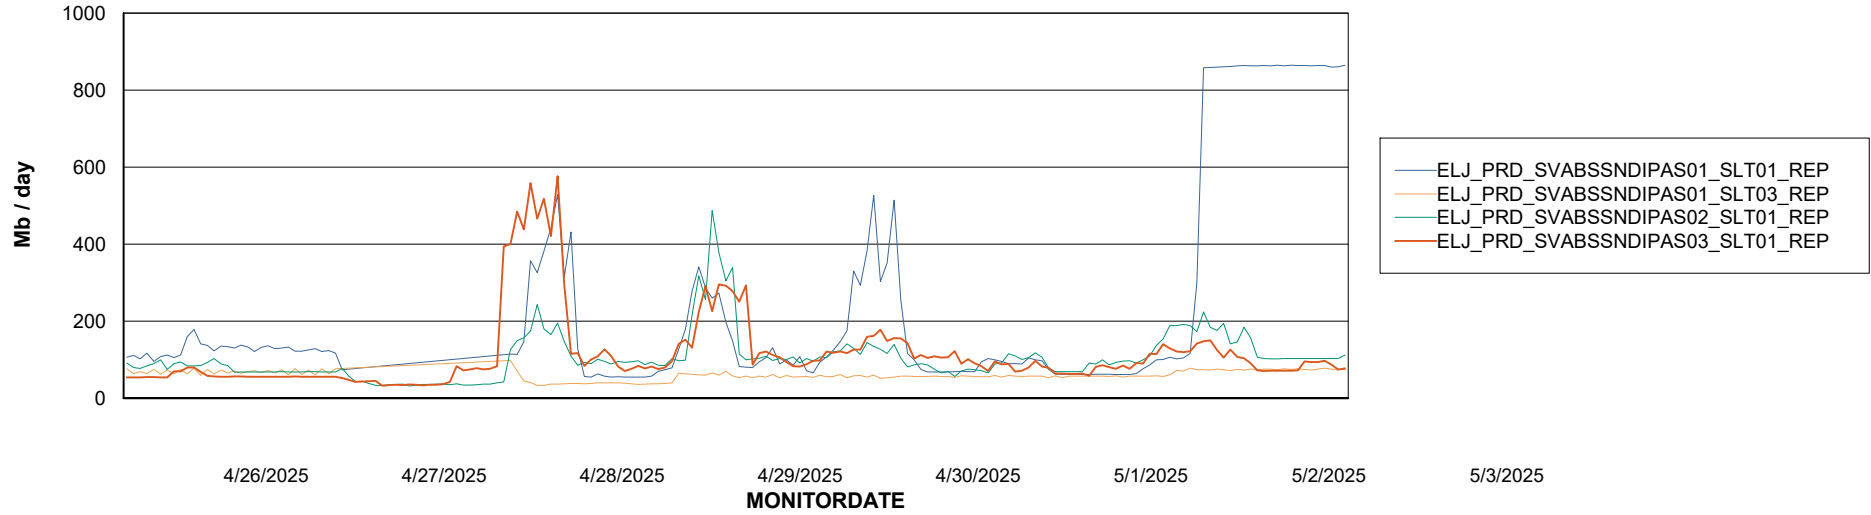

ABSSolute Application ReportServer Services

Avg memory used per ReportServer Service