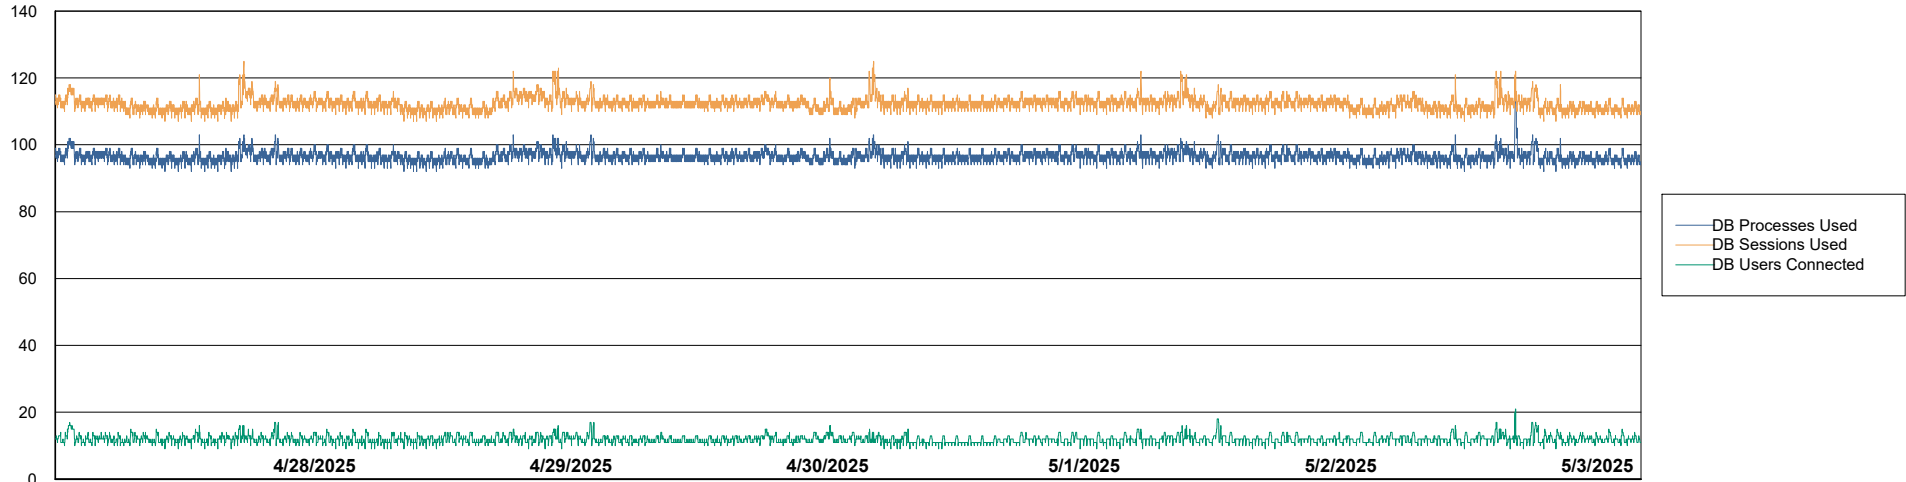

Database Performance ELJ_PRD_FRASEQXPRDDB03_ABS1