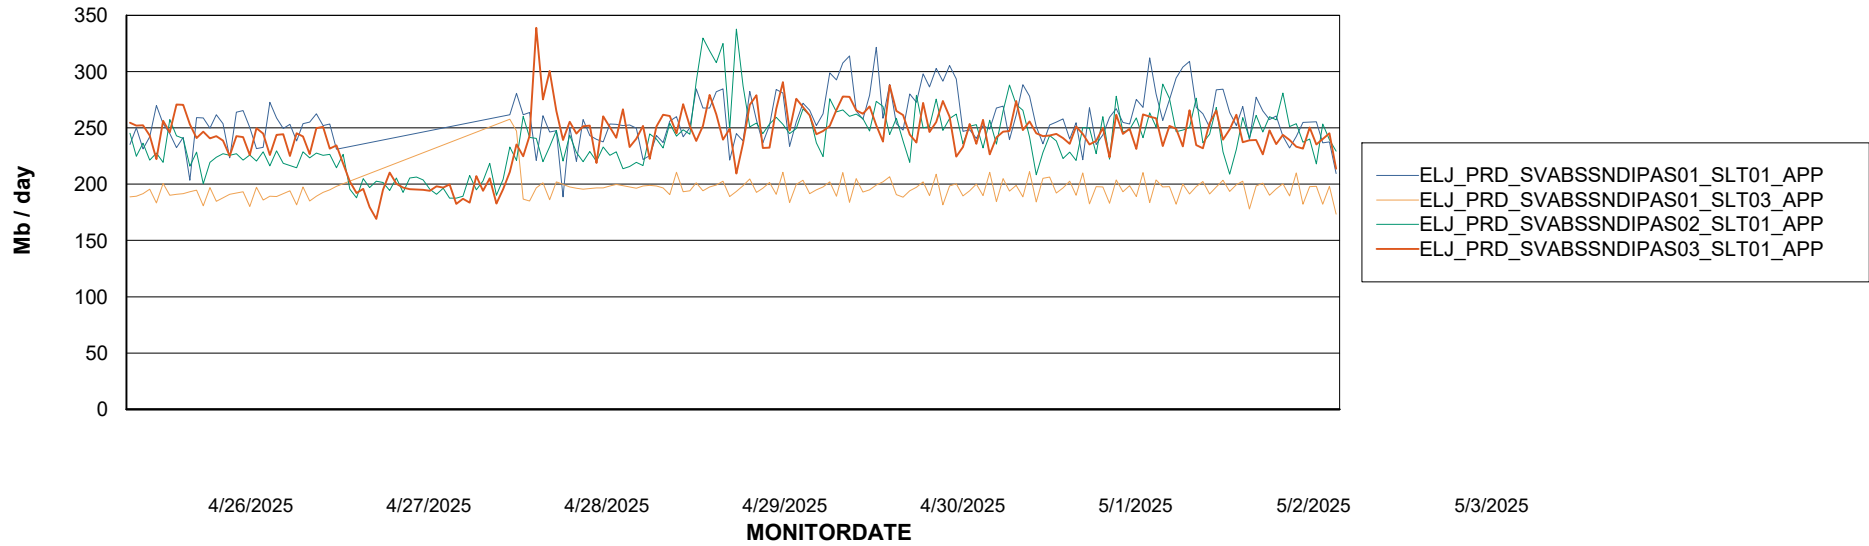

ABSSolute Application Server Services

Avg memory used per ABS Server Service